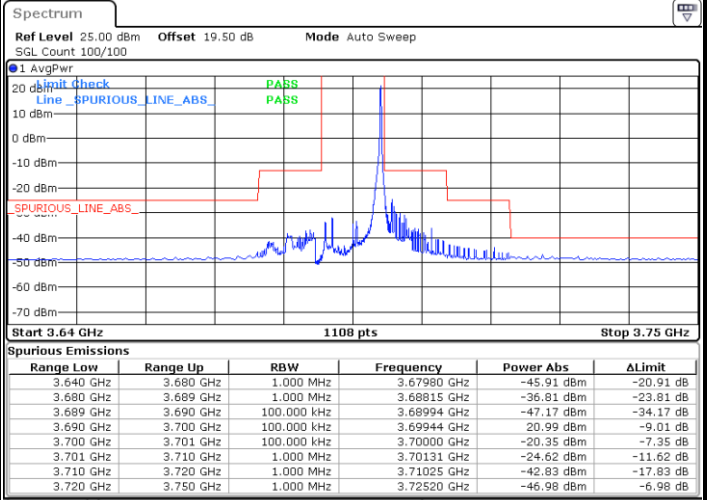

Date: 20.MAR.2024 05:27:32

Lowest Channel / FullIRB

N/A

Date: 20.MAR.2024 05:31:35

LTE Band 48 / 10MHz

16QAM

Middle Channel / 1RB0

Middle Channel / 1RBmax

Date: 20.MAR.2024 05:53:14

Date: 20.MAR.2024 05:49:12

Middle Channel / FullIRB

N/A

Date: 20.MAR.2024 05:45:09

LTE Band 48 / 10MHz

16QAM

Highest Channel / 1RB0

Highest Channel / 1RBmax

Date: 20.MAR.2024 06:08:19

Date: 20.MAR.2024 06:12:22

Highest Channel / FullRB

N/A

Date: 20.MAR.2024 06:16:25

LTE Band 48 / 10MHz

64QAM

Lowest Channel / 1RB0

Lowest Channel / 1RBmax

Date: 20.MAR.2024 05:22:08

Date: 20.MAR.2024 05:28:53

Lowest Channel / FullIRB

N/A

Date: 20.MAR.2024 05:30:14

LTE Band 48 / 10MHz