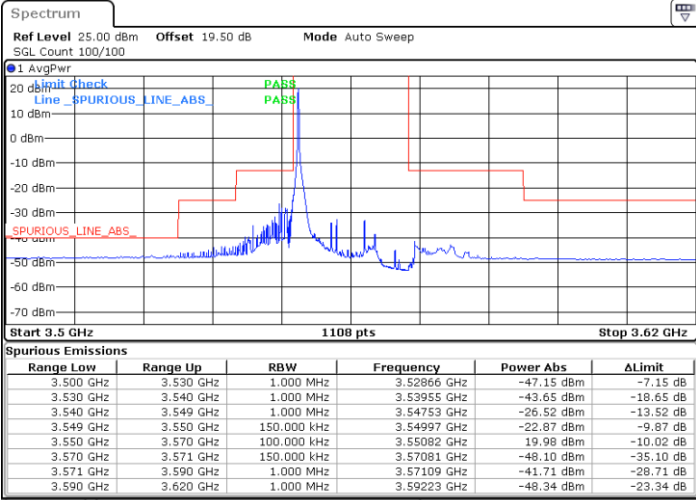

Middle Channel / FullRB

N/A

Date: 20.MAR.2024 23:20:47

LTE Band 48 / 15MHz

QPSK

Highest Channel / 1RB0

Highest Channel / 1RBmax

Date: 20.MAR.2024 07:19:52

Date: 20.MAR.2024 22:37:01

Highest Channel / FullRB

N/A

Date: 20.MAR.2024 22:50:34

LTE Band 48 / 15MHz

16QAM

Lowest Channel / 1RB0

Lowest Channel / 1RBmax

Date: 20.MAR.2024 06:30:56

Date: 20.MAR.2024 06:34:59

Lowest Channel / FullIRB

N/A

Date: 20.MAR.2024 06:39:03

LTE Band 48 / 15MHz

16QAM

Middle Channel / 1RB0