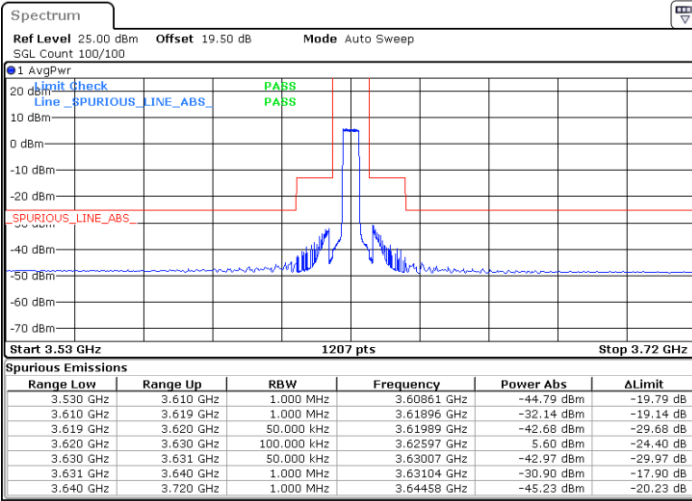

N/A

Date: 20.MAR.2024 04:59:38

LTE Band 48 / 5MHz

16QAM

Lowest Channel / 1RB0

Lowest Channel / 1RBmax

Date: 20.MAR.2024 04:24:09

Date: 20.MAR.2024 04:20:06

Lowest Channel / FullIRB

N/A

Date: 20.MAR.2024 04:16:03

LTE Band 48 / 5MHz

16QAM

Middle Channel / 1RB0

Middle Channel / 1RBmax

Date: 20.MAR.2024 04:37:49

Date: 20.MAR.2024 04:41:52

Middle Channel / FullIRB

N/A

Date: 20.MAR.2024 04:45:54

LTE Band 48 / 5MHz

16QAM

Highest Channel / 1RB0

Highest Channel / 1RBmax