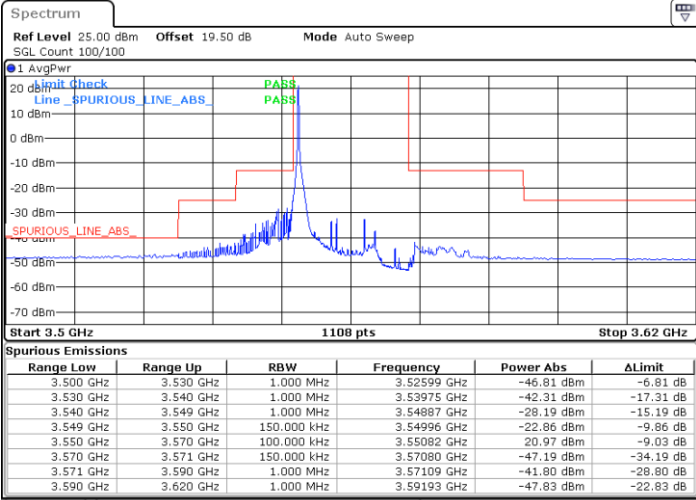

LTE Band 48 / 10MHz

64QAM

Highest Channel / 1RB0

Highest Channel / 1RBmax

Date: 20.MAR.2024 06:06:58

Date: 20.MAR.2024 06:13:43

Highest Channel / FullRB

N/A

Date: 20.MAR.2024 06:15:04

LTE Band 48 / 15MHz

QPSK

Lowest Channel / 1RB0

Lowest Channel / 1RBmax

Date: 20.MAR.2024 06:32:17

Date: 20.MAR.2024 06:33:38

Lowest Channel / FullIRB

N/A

Date: 20.MAR.2024 06:40:24

LTE Band 48 / 15MHz

QPSK

Middle Channel / 1RB0

Middle Channel / 1RBmax

Date: 20.MAR.2024 23:08:44

Date: 20.MAR.2024 23:18:47

Middle Channel / FullRB

N/A

Date: 20.MAR.2024 23:20:47

LTE Band 48 / 15MHz

QPSK

Highest Channel / 1RB0

Highest Channel / 1RBmax

Date: 20.MAR.2024 07:19:52