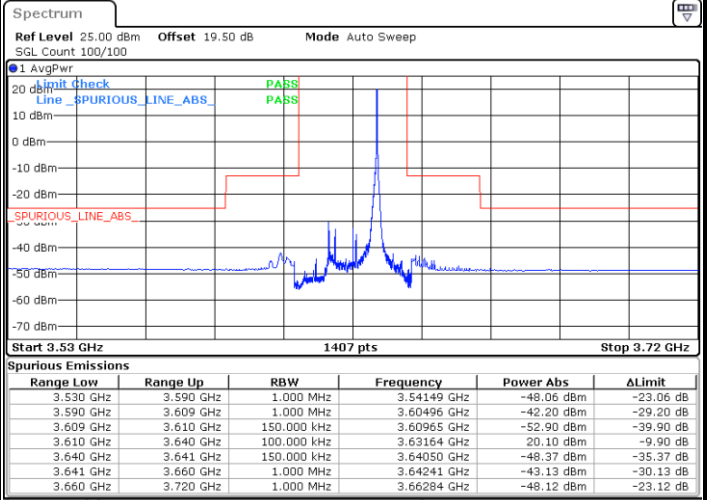

Date: 20.MAR.2024 22:37:01

Highest Channel / FullRB

N/A

Date: 20.MAR.2024 22:50:34

LTE Band 48 / 15MHz

16QAM

Lowest Channel / 1RB0

Lowest Channel / 1RBmax

Date: 20.MAR.2024 06:30:56

Date: 20.MAR.2024 06:34:59

Lowest Channel / FullIRB

N/A

Date: 20.MAR.2024 06:39:03

LTE Band 48 / 15MHz

16QAM

Middle Channel / 1RB0

Middle Channel / 1RBmax

Date: 20.MAR.2024 23:10:45

Date: 20.MAR.2024 23:16:46

Middle Channel / FullRB

N/A

Date: 20.MAR.2024 23:22:48

LTE Band 48 / 15MHz

16QAM

Highest Channel / 1RB0

Highest Channel / 1RBmax

Date: 20.MAR.2024 07:18:30

Date: 20.MAR.2024 22:38:23

Highest Channel / FullRB

N/A

Date: 20.MAR.2024 22:45:26

LTE Band 48 / 15MHz