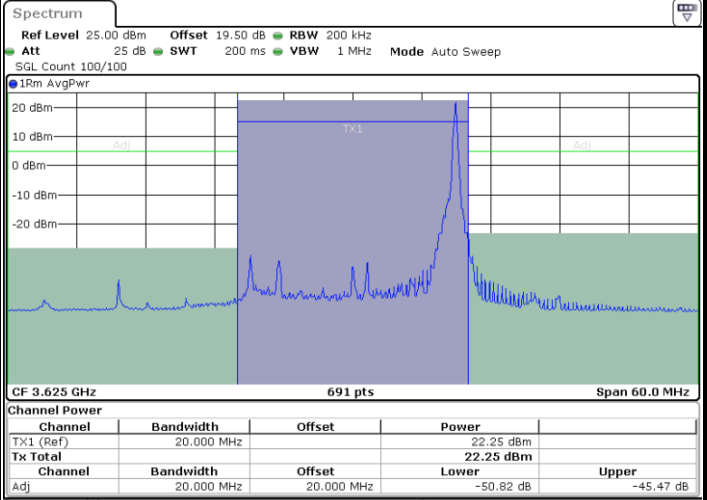

Date: 20.MAR.2024 07:56:22