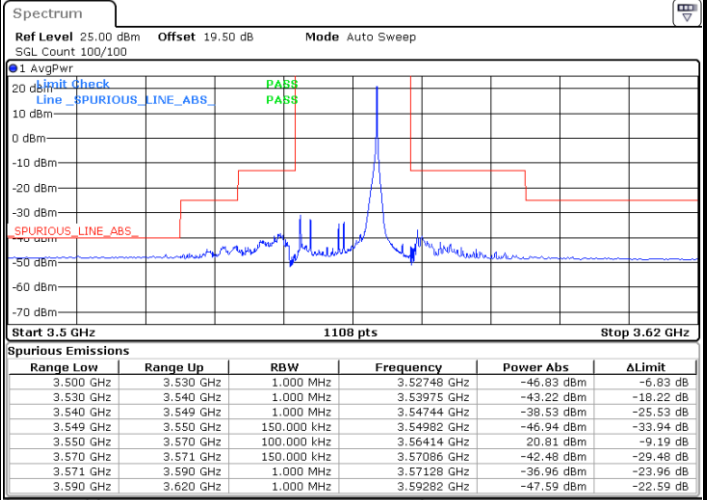

LTE Band 48 / 10MHz

64QAM

Highest Channel / 1RB0

Highest Channel / 1RBmax

Date: 20.MAR.2024 06:06:58

Date: 20.MAR.2024 06:13:43

Highest Channel / FullRB

N/A

Date: 20.MAR.2024 06:15:04

LTE Band 48 / 15MHz

QPSK

Lowest Channel / 1RB0

Lowest Channel / 1RBmax

Date: 20.MAR.2024 06:32:17

Date: 20.MAR.2024 06:33:38

Lowest Channel / FullIRB

N/A

Date: 20.MAR.2024 06:40:24

LTE Band 48 / 15MHz

QPSK

Middle Channel / 1RB0

Middle Channel / 1RBmax

Date: 20.MAR.2024 23:08:44

Date: 20.MAR.2024 23:18:47

Middle Channel / FullRB

N/A

Date: 20.MAR.2024 23:20:47

LTE Band 48 / 15MHz

QPSK

Highest Channel / 1RB0

Highest Channel / 1RBmax

Date: 20.MAR.2024 07:19:52