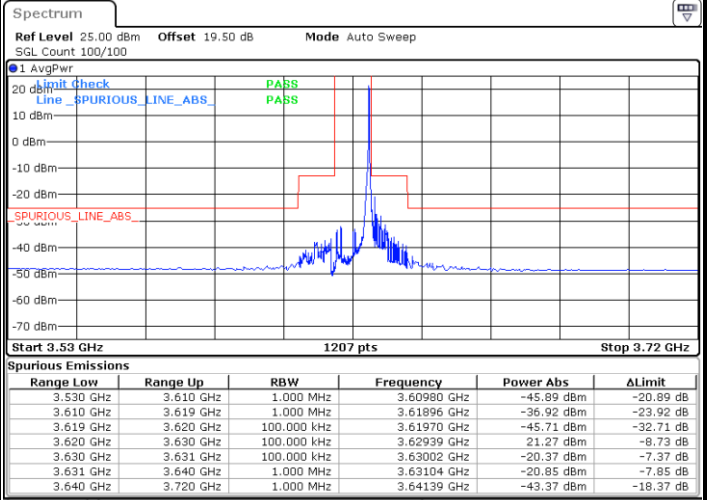

LTE Band 48 / 10MHz

QPSK

Lowest Channel / 1RB0

Lowest Channel / 1RBmax

Date: 20.MAR.2024 05:24:50

Date: 20.MAR.2024 05:26:11

Lowest Channel / FullIRB

N/A

Date: 20.MAR.2024 05:32:56

LTE Band 48 / 10MHz

QPSK

Middle Channel / 1RB0

Middle Channel / 1RBmax

Date: 20.MAR.2024 05:51:53

Date: 20.MAR.2024 05:50:33

Middle Channel / FullIRB

N/A

Date: 20.MAR.2024 05:43:48

LTE Band 48 / 10MHz

QPSK

Highest Channel / 1RB0

Highest Channel / 1RBmax

Date: 20.MAR.2024 06:09:40

Date: 20.MAR.2024 06:11:01

Highest Channel / FullRB

N/A

Date: 20.MAR.2024 06:17:46

LTE Band 48 / 10MHz

16QAM

Lowest Channel / 1RB0

Lowest Channel / 1RBmax

Date: 20.MAR.2024 05:23:29