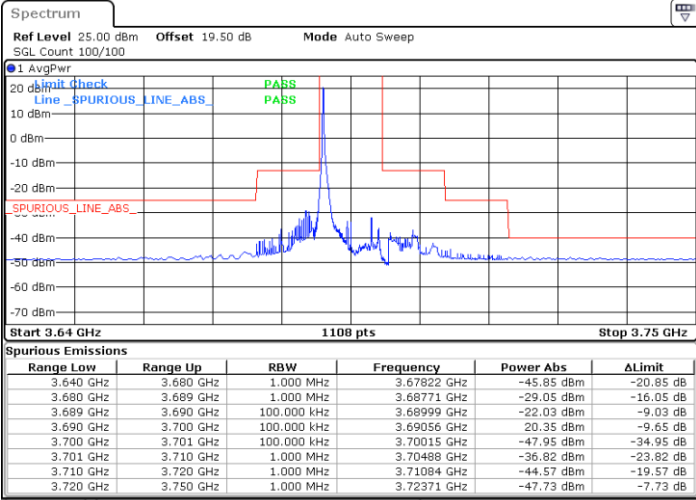

Date: 20.MAR.2024 05:27:32

Lowest Channel / FullIRB

N/A

Date: 20.MAR.2024 05:31:35

LTE Band 48 / 10MHz

16QAM

Middle Channel / 1RB0

Middle Channel / 1RBmax

Date: 20.MAR.2024 05:53:14

Date: 20.MAR.2024 05:49:12

Middle Channel / FullIRB

N/A

Date: 20.MAR.2024 05:45:09

LTE Band 48 / 10MHz

16QAM

Highest Channel / 1RB0

Highest Channel / 1RBmax

Date: 20.MAR.2024 06:08:19

Date: 20.MAR.2024 06:12:22

Highest Channel / FullRB

N/A

Date: 20.MAR.2024 06:16:25

LTE Band 48 / 10MHz

64QAM

Lowest Channel / 1RB0

Lowest Channel / 1RBmax

Date: 20.MAR.2024 05:22:08

Date: 20.MAR.2024 05:28:53

Lowest Channel / FullIRB

N/A

Date: 20.MAR.2024 05:30:14

LTE Band 48 / 10MHz