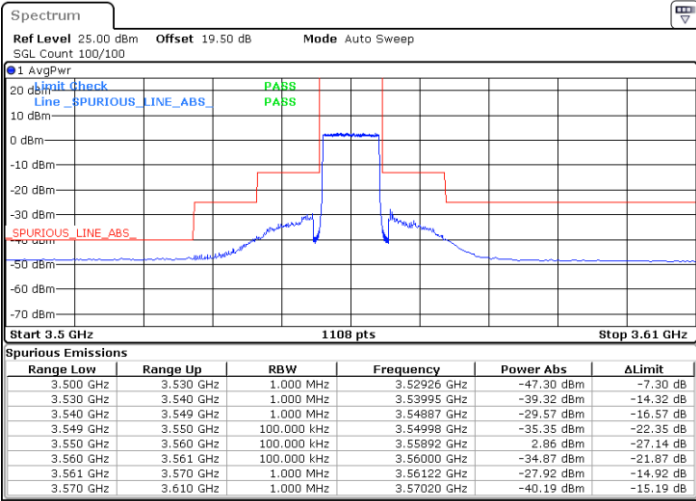

N/A

Date: 20.MAR.2024 05:43:48

LTE Band 48 / 10MHz

QPSK

Highest Channel / 1RB0

Highest Channel / 1RBmax

Date: 20.MAR.2024 06:09:40

Date: 20.MAR.2024 06:11:01

Highest Channel / FullRB

N/A

Date: 20.MAR.2024 06:17:46

LTE Band 48 / 10MHz

16QAM

Lowest Channel / 1RB0

Lowest Channel / 1RBmax

Date: 20.MAR.2024 05:23:29

Date: 20.MAR.2024 05:27:32

Lowest Channel / FullIRB

N/A

Date: 20.MAR.2024 05:31:35

LTE Band 48 / 10MHz

16QAM

Middle Channel / 1RB0

Middle Channel / 1RBmax