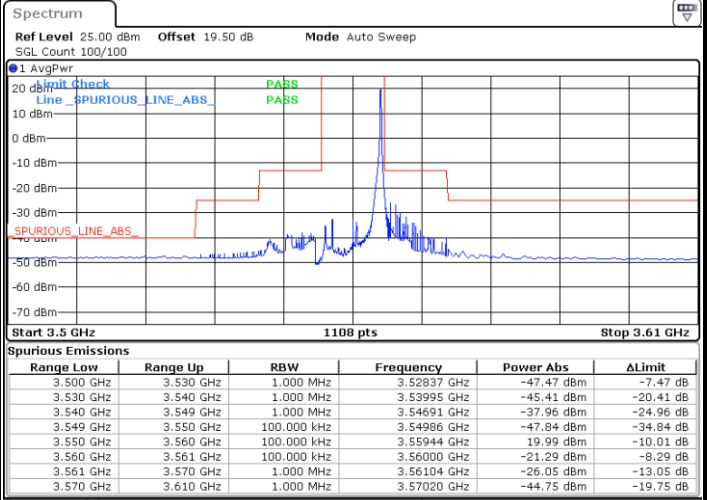

N/A

Date: 20.MAR.2024 05:43:48

LTE Band 48 / 10MHz

QPSK

Highest Channel / 1RB0

Highest Channel / 1RBmax

Date: 20.MAR.2024 06:09:40

Date: 20.MAR.2024 06:11:01

Highest Channel / FullRB

N/A

Date: 20.MAR.2024 06:17:46

LTE Band 48 / 10MHz

16QAM

Lowest Channel / 1RB0

Lowest Channel / 1RBmax

Date: 20.MAR.2024 05:23:29

Date: 20.MAR.2024 05:27:32

Lowest Channel / FullIRB

N/A

Date: 20.MAR.2024 05:31:35

LTE Band 48 / 10MHz

16QAM

Middle Channel / 1RB0

Middle Channel / 1RBmax

Date: 20.MAR.2024 05:53:14

Date: 20.MAR.2024 05:49:12

Middle Channel / FullIRB

N/A

Date: 20.MAR.2024 05:45:09

LTE Band 48 / 10MHz

16QAM

Highest Channel / 1RB0