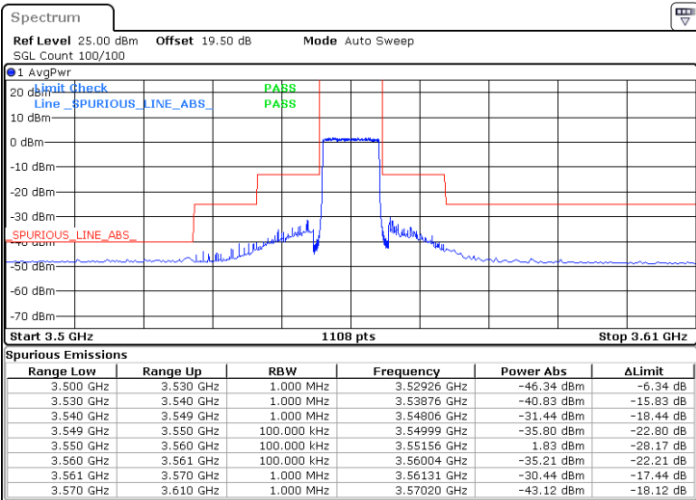

Highest Channel / 1RBmax

Date: 20.MAR.2024 06:08:19

Date: 20.MAR.2024 06:12:22

Highest Channel / FullRB

N/A

Date: 20.MAR.2024 06:16:25

LTE Band 48 / 10MHz

64QAM

Lowest Channel / 1RB0

Lowest Channel / 1RBmax

Date: 20.MAR.2024 05:22:08

Date: 20.MAR.2024 05:28:53

Lowest Channel / FullIRB

N/A

Date: 20.MAR.2024 05:30:14

LTE Band 48 / 10MHz

LTE Band 48 / 10MHz

64QAM

Highest Channel / 1RB0

Highest Channel / 1RBmax

Date: 20.MAR.2024 06:06:58

Date: 20.MAR.2024 06:13:43

Highest Channel / FullRB

N/A