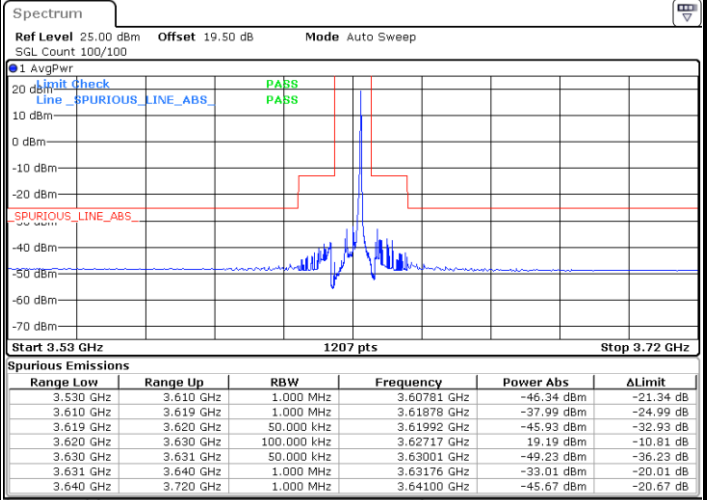

Date: 20.MAR.2024 05:09:04

Date: 20.MAR.2024 05:05:02

Highest Channel / FullRB

N/A

Date: 20.MAR.2024 05:00:59

LTE Band 48 / 5MHz

64QAM

Lowest Channel / 1RB0

Lowest Channel / 1RBmax

Date: 20.MAR.2024 04:25:30

Date: 20.MAR.2024 04:18:45

Lowest Channel / FullIRB

N/A

Date: 20.MAR.2024 04:17:24

LTE Band 48 / 5MHz

64QAM

Middle Channel / 1RB0

Middle Channel / 1RBmax

Date: 20.MAR.2024 04:36:29

Date: 20.MAR.2024 04:43:12

Middle Channel / FullIRB

N/A

Date: 20.MAR.2024 04:44:33

LTE Band 48 / 5MHz