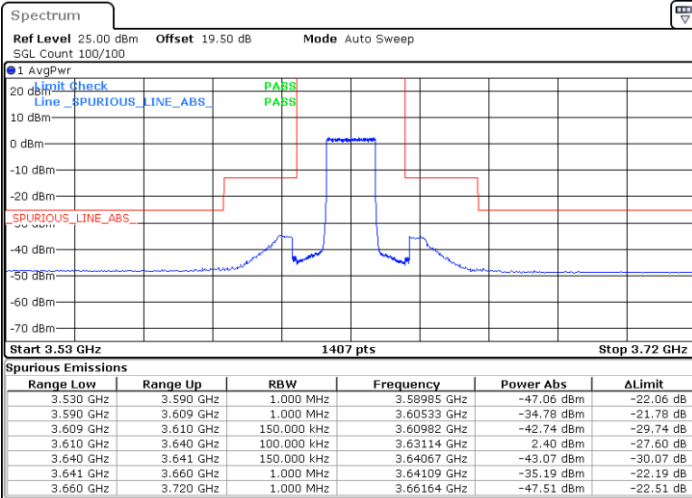

Date: 20.MAR.2024 06:15:04

LTE Band 48 / 15MHz

QPSK

Lowest Channel / 1RB0

Lowest Channel / 1RBmax

Date: 20.MAR.2024 06:32:17

Date: 20.MAR.2024 06:33:38

Lowest Channel / FullIRB

N/A

Date: 20.MAR.2024 06:40:24

LTE Band 48 / 15MHz

QPSK

Middle Channel / 1RB0

Middle Channel / 1RBmax

Date: 20.MAR.2024 23:08:44

Date: 20.MAR.2024 23:18:47

Middle Channel / FullRB

N/A

Date: 20.MAR.2024 23:20:47

LTE Band 48 / 15MHz

QPSK

Highest Channel / 1RB0

Highest Channel / 1RBmax

Date: 20.MAR.2024 07:19:52

Date: 20.MAR.2024 22:37:01

Highest Channel / FullRB

N/A

Date: 20.MAR.2024 22:50:34

LTE Band 48 / 15MHz

16QAM

Lowest Channel / 1RB0

Lowest Channel / 1RBmax