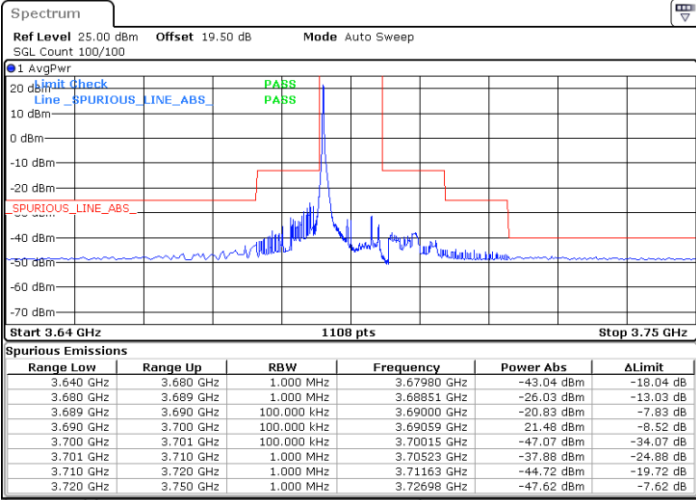

Date: 20.MAR.2024 05:32:56

LTE Band 48 / 10MHz

QPSK

Middle Channel / 1RB0

Middle Channel / 1RBmax

Date: 20.MAR.2024 05:51:53

Date: 20.MAR.2024 05:50:33

Middle Channel / FullIRB

N/A

Date: 20.MAR.2024 05:43:48

LTE Band 48 / 10MHz

QPSK

Highest Channel / 1RB0

Highest Channel / 1RBmax

Date: 20.MAR.2024 06:09:40

Date: 20.MAR.2024 06:11:01

Highest Channel / FullRB

N/A

Date: 20.MAR.2024 06:17:46

LTE Band 48 / 10MHz

16QAM

Lowest Channel / 1RB0

Lowest Channel / 1RBmax

Date: 20.MAR.2024 05:23:29

Date: 20.MAR.2024 05:27:32

Lowest Channel / FullIRB

N/A

Date: 20.MAR.2024 05:31:35

LTE Band 48 / 10MHz

16QAM

Middle Channel / 1RB0

Middle Channel / 1RBmax