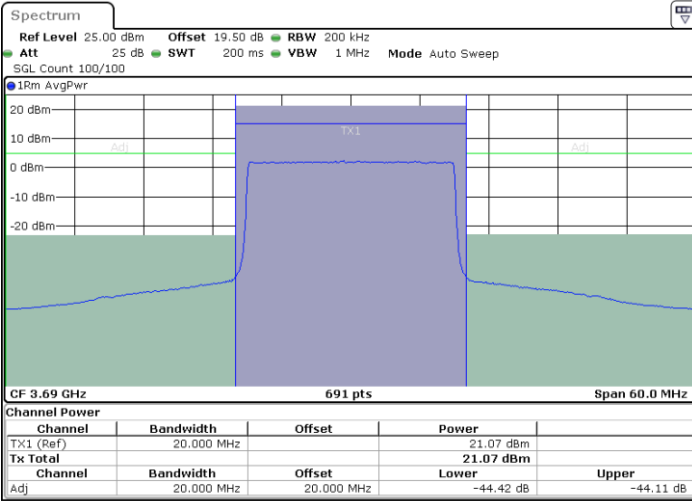

Highest Channel / 1RBmax

Date: 20.MAR.2024 08:25:40

Date: 20.MAR.2024 08:24:54

Highest Channel / FullRB

N/A

Date: 20.MAR.2024 08:21:04

Conducted Band Edge

LTE Band 48 / 5MHz