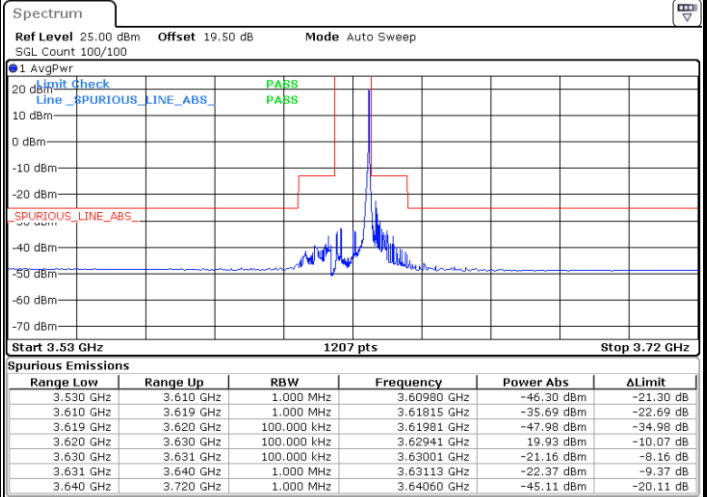

Highest Channel / FullRB

N/A

Date: 20.MAR.2024 06:17:46

LTE Band 48 / 10MHz

16QAM

Lowest Channel / 1RB0

Lowest Channel / 1RBmax

Date: 20.MAR.2024 05:23:29

Date: 20.MAR.2024 05:27:32

Lowest Channel / FullIRB

N/A

Date: 20.MAR.2024 05:31:35

LTE Band 48 / 10MHz

16QAM

Middle Channel / 1RB0

Middle Channel / 1RBmax

Date: 20.MAR.2024 05:53:14

Date: 20.MAR.2024 05:49:12

Middle Channel / FullIRB

N/A

Date: 20.MAR.2024 05:45:09

LTE Band 48 / 10MHz

16QAM

Highest Channel / 1RB0

Highest Channel / 1RBmax

Date: 20.MAR.2024 06:08:19

Date: 20.MAR.2024 06:12:22

Highest Channel / FullRB

N/A

Date: 20.MAR.2024 06:16:25

LTE Band 48 / 10MHz

64QAM