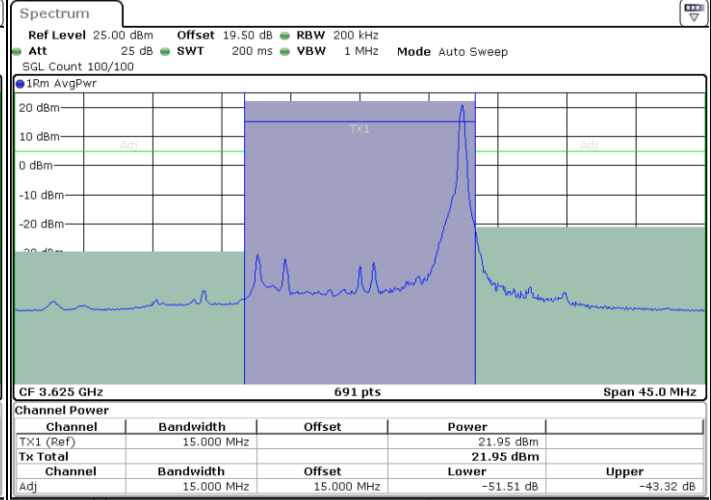

N/A

LTE Band 48 / 15MHz

64QAM

Middle Channel / 1RB0

Middle Channel / 1RBmax

Date: 20.MAR.2024 06:43:59

Date: 20.MAR.2024 06:47:50

Middle Channel / FullIRB