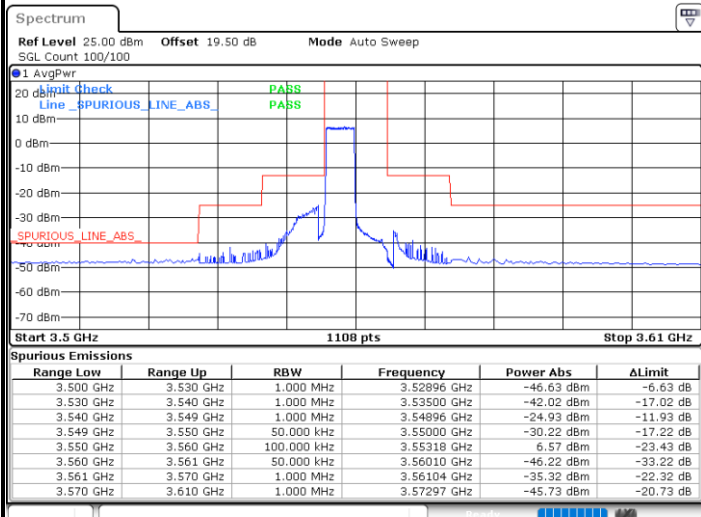

Highest Channel / 1RBmax

Date: 20.MAR.2024 08:25:40

Date: 20.MAR.2024 08:24:54

Highest Channel / FullRB

N/A

Date: 20.MAR.2024 08:21:04

Conducted Band Edge

LTE Band 48 / 5MHz

QPSK

Lowest Channel / 1RB0

Lowest Channel / 1RBmax

Date: 20.MAR.2024 04:22:48

Date: 20.MAR.2024 04:21:27

Lowest Channel / FullIRB

N/A

Date: 20.MAR.2024 04:14:42

LTE Band 48 / 5MHz

QPSK

Middle Channel / 1RB0

Middle Channel / 1RBmax

Date: 20.MAR.2024 04:39:10

Date: 20.MAR.2024 04:40:31

Middle Channel / FullIRB

N/A

Date: 20.MAR.2024 04:47:15

LTE Band 48 / 5MHz

QPSK

Highest Channel / 1RB0

Highest Channel / 1RBmax

Date: 20.MAR.2024 05:07:43

Date: 20.MAR.2024 05:06:22

Highest Channel / FullRB