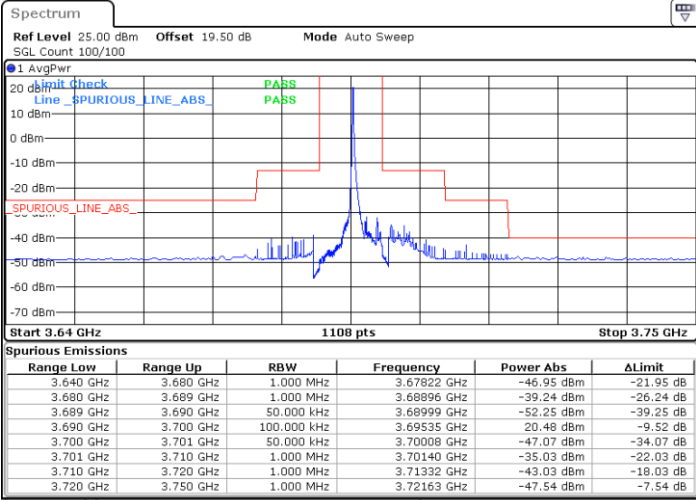

Lowest Channel / FullIRB

N/A

Date: 20.MAR.2024 04:16:03

LTE Band 48 / 5MHz

16QAM

Middle Channel / 1RB0

Middle Channel / 1RBmax

Date: 20.MAR.2024 04:37:49

Date: 20.MAR.2024 04:41:52

Middle Channel / FullIRB

N/A

Date: 20.MAR.2024 04:45:54

LTE Band 48 / 5MHz

16QAM

Highest Channel / 1RB0

Highest Channel / 1RBmax

Date: 20.MAR.2024 05:09:04

Date: 20.MAR.2024 05:05:02

Highest Channel / FullRB

N/A

Date: 20.MAR.2024 05:00:59

LTE Band 48 / 5MHz

64QAM

Lowest Channel / 1RB0

Lowest Channel / 1RBmax

Date: 20.MAR.2024 04:25:30

Date: 20.MAR.2024 04:18:45

Lowest Channel / FullIRB

N/A

Date: 20.MAR.2024 04:17:24

LTE Band 48 / 5MHz

64QAM