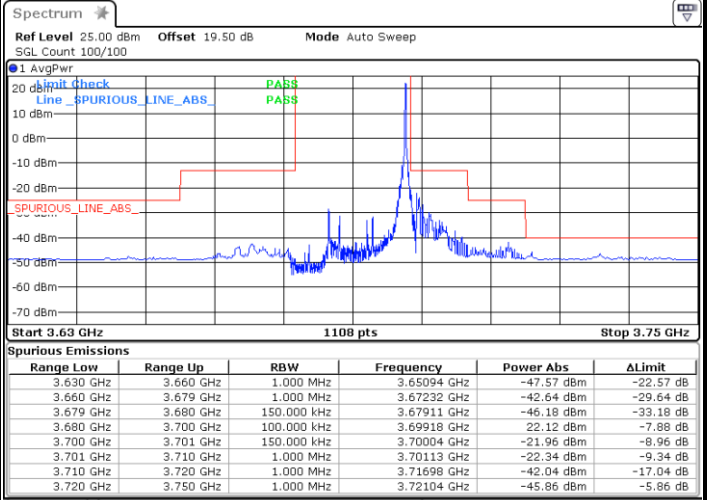

Date: 20.MAR.2024 06:15:04

LTE Band 48 / 15MHz

QPSK

Lowest Channel / 1RB0

Lowest Channel / 1RBmax

Date: 20.MAR.2024 06:32:17

Date: 20.MAR.2024 06:33:38

Lowest Channel / FullIRB

N/A

Date: 20.MAR.2024 06:40:24

LTE Band 48 / 15MHz

QPSK

Middle Channel / 1RB0

Middle Channel / 1RBmax

Date: 20.MAR.2024 23:08:44

Date: 20.MAR.2024 23:18:47

Middle Channel / FullRB

N/A

Date: 20.MAR.2024 23:20:47

LTE Band 48 / 15MHz

QPSK

Highest Channel / 1RB0

Highest Channel / 1RBmax

Date: 20.MAR.2024 07:19:52

Date: 20.MAR.2024 22:37:01

Highest Channel / FullRB

N/A

Date: 20.MAR.2024 22:50:34

LTE Band 48 / 15MHz

16QAM

Lowest Channel / 1RB0

Lowest Channel / 1RBmax