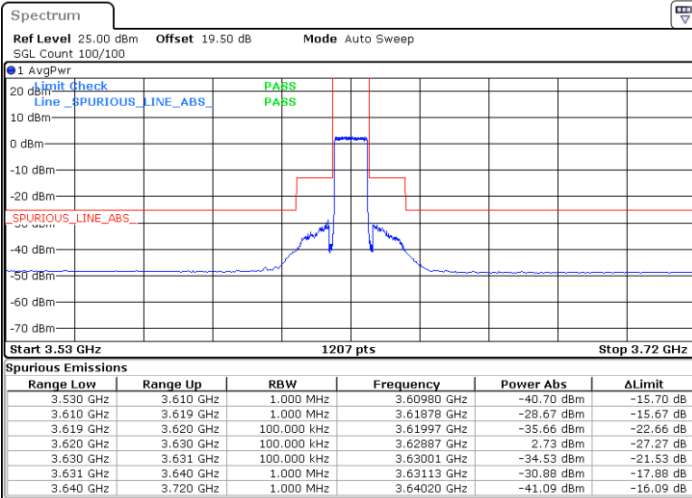

Highest Channel / FullRB

N/A

Date: 20.MAR.2024 06:17:46

LTE Band 48 / 10MHz

16QAM

Lowest Channel / 1RB0

Lowest Channel / 1RBmax

Date: 20.MAR.2024 05:23:29

Date: 20.MAR.2024 05:27:32

Lowest Channel / FullIRB

N/A

Date: 20.MAR.2024 05:31:35

LTE Band 48 / 10MHz

16QAM

Middle Channel / 1RB0

Middle Channel / 1RBmax

Date: 20.MAR.2024 05:53:14

Date: 20.MAR.2024 05:49:12

Middle Channel / FullIRB

N/A

Date: 20.MAR.2024 05:45:09

LTE Band 48 / 10MHz

16QAM

Highest Channel / 1RB0

Highest Channel / 1RBmax

Date: 20.MAR.2024 06:08:19

Date: 20.MAR.2024 06:12:22

Highest Channel / FullRB

N/A

Date: 20.MAR.2024 06:16:25

LTE Band 48 / 10MHz

64QAM