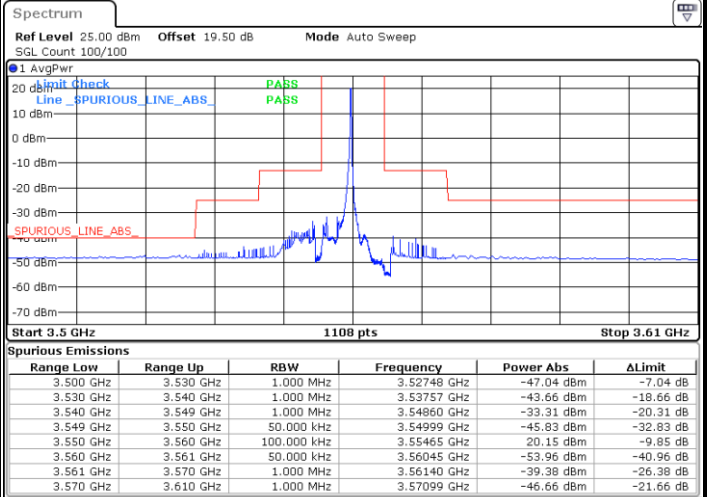

Date: 20.MAR.2024 04:47:15

LTE Band 48 / 5MHz

QPSK

Highest Channel / 1RB0

Highest Channel / 1RBmax

Date: 20.MAR.2024 05:07:43

Date: 20.MAR.2024 05:06:22

Highest Channel / FullRB

N/A

Date: 20.MAR.2024 04:59:38

LTE Band 48 / 5MHz

16QAM

Lowest Channel / 1RB0

Lowest Channel / 1RBmax

Date: 20.MAR.2024 04:24:09

Date: 20.MAR.2024 04:20:06

Lowest Channel / FullIRB

N/A

Date: 20.MAR.2024 04:16:03

LTE Band 48 / 5MHz

16QAM

Middle Channel / 1RB0

Middle Channel / 1RBmax

Date: 20.MAR.2024 04:37:49

Date: 20.MAR.2024 04:41:52

Middle Channel / FullIRB

N/A

Date: 20.MAR.2024 04:45:54

LTE Band 48 / 5MHz

16QAM

Highest Channel / 1RB0

Highest Channel / 1RBmax