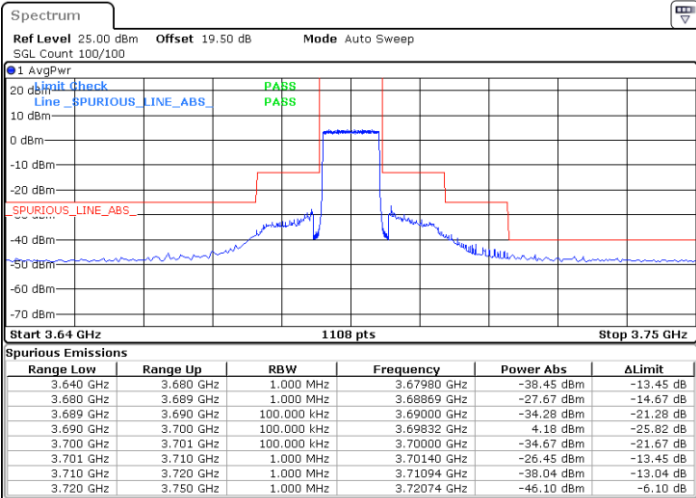

Date: 20.MAR.2024 05:32:56

LTE Band 48 / 10MHz

QPSK

Middle Channel / 1RB0

Middle Channel / 1RBmax

Date: 20.MAR.2024 05:51:53

Date: 20.MAR.2024 05:50:33

Middle Channel / FullIRB

N/A

Date: 20.MAR.2024 05:43:48

LTE Band 48 / 10MHz

QPSK

Highest Channel / 1RB0

Highest Channel / 1RBmax

Date: 20.MAR.2024 06:09:40

Date: 20.MAR.2024 06:11:01

Highest Channel / FullRB

N/A

Date: 20.MAR.2024 06:17:46

LTE Band 48 / 10MHz

16QAM

Lowest Channel / 1RB0

Lowest Channel / 1RBmax

Date: 20.MAR.2024 05:23:29

Date: 20.MAR.2024 05:27:32

Lowest Channel / FullIRB

N/A

Date: 20.MAR.2024 05:31:35

LTE Band 48 / 10MHz

16QAM

Middle Channel / 1RB0

Middle Channel / 1RBmax