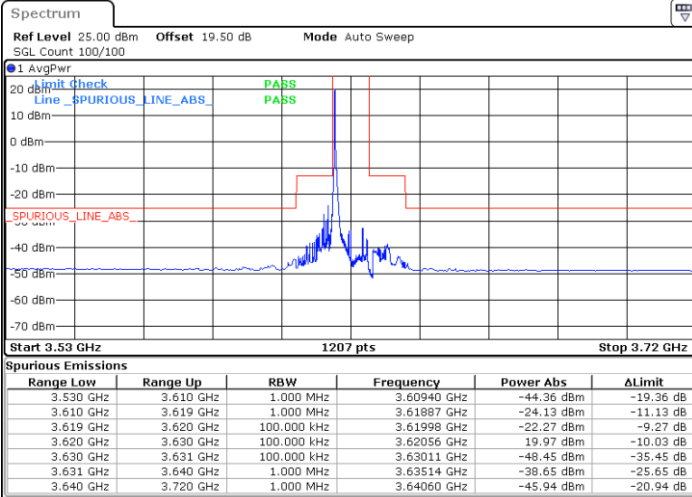

Highest Channel / FullRB

N/A

Date: 20.MAR.2024 06:17:46

LTE Band 48 / 10MHz

16QAM

Lowest Channel / 1RB0

Lowest Channel / 1RBmax

Date: 20.MAR.2024 05:23:29

Date: 20.MAR.2024 05:27:32

Lowest Channel / FullIRB

N/A

Date: 20.MAR.2024 05:31:35

LTE Band 48 / 10MHz

16QAM

Middle Channel / 1RB0

Middle Channel / 1RBmax

Date: 20.MAR.2024 05:53:14

Date: 20.MAR.2024 05:49:12

Middle Channel / FullIRB

N/A

Date: 20.MAR.2024 05:45:09

LTE Band 48 / 10MHz

16QAM

Highest Channel / 1RB0

Highest Channel / 1RBmax

Date: 20.MAR.2024 06:08:19

Date: 20.MAR.2024 06:12:22

Highest Channel / FullRB

N/A

Date: 20.MAR.2024 06:16:25

LTE Band 48 / 10MHz

64QAM