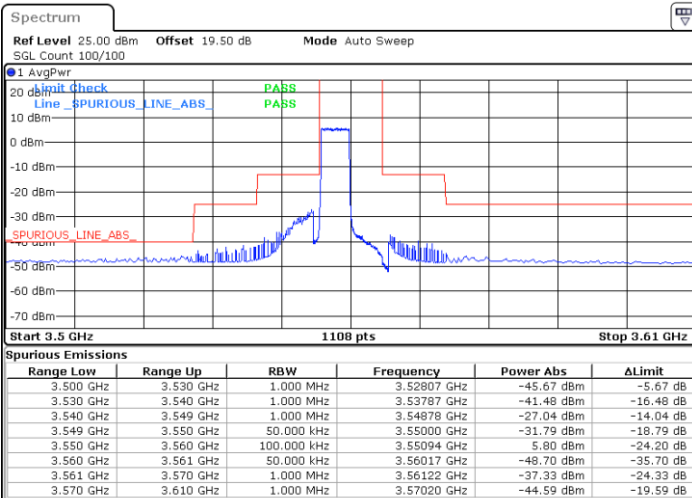

Date: 20.MAR.2024 04:47:15

LTE Band 48 / 5MHz

QPSK

Highest Channel / 1RB0

Highest Channel / 1RBmax

Date: 20.MAR.2024 05:07:43

Date: 20.MAR.2024 05:06:22

Highest Channel / FullRB

N/A

Date: 20.MAR.2024 04:59:38

LTE Band 48 / 5MHz

16QAM

Lowest Channel / 1RB0

Lowest Channel / 1RBmax

Date: 20.MAR.2024 04:24:09

Date: 20.MAR.2024 04:20:06

Lowest Channel / FullIRB

N/A

Date: 20.MAR.2024 04:16:03

LTE Band 48 / 5MHz

16QAM

Middle Channel / 1RB0

Middle Channel / 1RBmax

Date: 20.MAR.2024 04:37:49