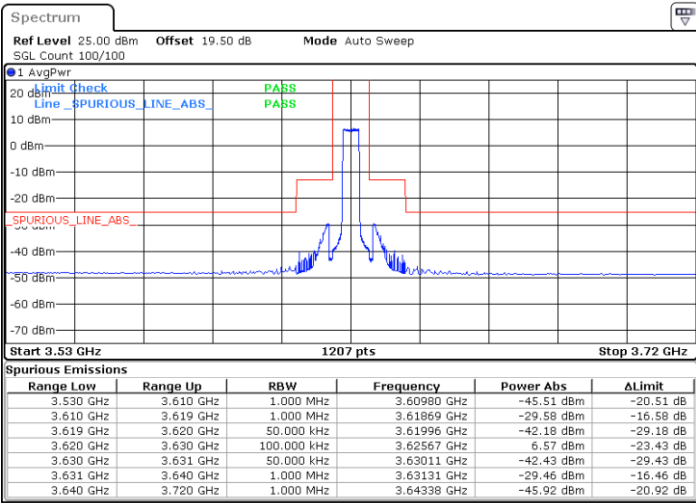

QPSK

Lowest Channel / 1RB0

Lowest Channel / 1RBmax

Date: 20.MAR.2024 04:22:48

Date: 20.MAR.2024 04:21:27

Lowest Channel / FullIRB

N/A

Date: 20.MAR.2024 04:14:42

LTE Band 48 / 5MHz

QPSK

Middle Channel / 1RB0

Middle Channel / 1RBmax

Date: 20.MAR.2024 04:39:10

Date: 20.MAR.2024 04:40:31

Middle Channel / FullIRB

N/A

Date: 20.MAR.2024 04:47:15

LTE Band 48 / 5MHz

QPSK

Highest Channel / 1RB0

Highest Channel / 1RBmax

Date: 20.MAR.2024 05:07:43

Date: 20.MAR.2024 05:06:22

Highest Channel / FullRB