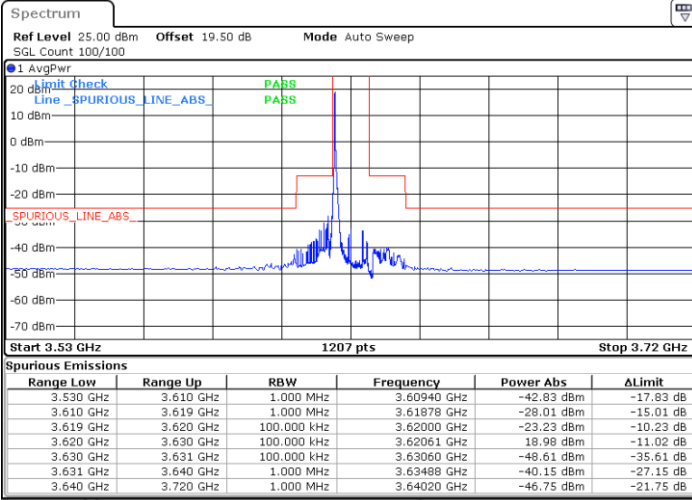

LTE Band 48 / 10MHz

64QAM

Middle Channel / 1RB0

Middle Channel / 1RBmax

Date: 20.MAR.2024 05:54:35

Date: 20.MAR.2024 05:47:51