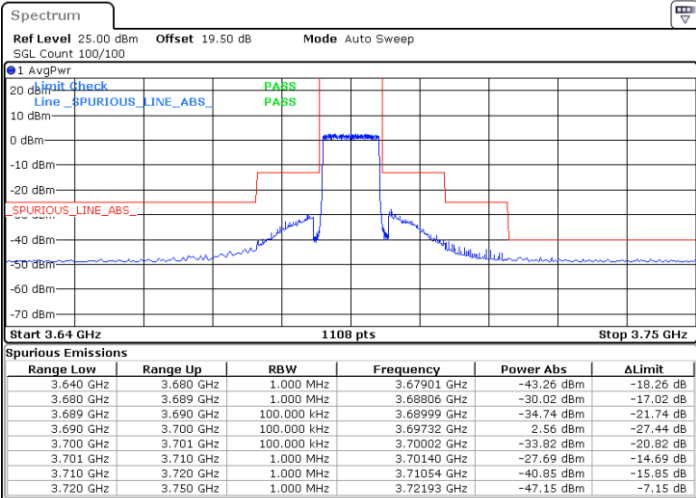

Lowest Channel / 1RB0

Lowest Channel / 1RBmax

Date: 20.MAR.2024 05:22:08

Date: 20.MAR.2024 05:28:53

Lowest Channel / FullIRB

N/A

Date: 20.MAR.2024 05:30:14

LTE Band 48 / 10MHz

LTE Band 48 / 10MHz

64QAM

Highest Channel / 1RB0

Highest Channel / 1RBmax

Date: 20.MAR.2024 06:06:58

Date: 20.MAR.2024 06:13:43

Highest Channel / FullRB

N/A

Date: 20.MAR.2024 06:15:04

LTE Band 48 / 15MHz

QPSK

Lowest Channel / 1RB0

Lowest Channel / 1RBmax

Date: 20.MAR.2024 06:32:17

Date: 20.MAR.2024 06:33:38

Lowest Channel / FullIRB