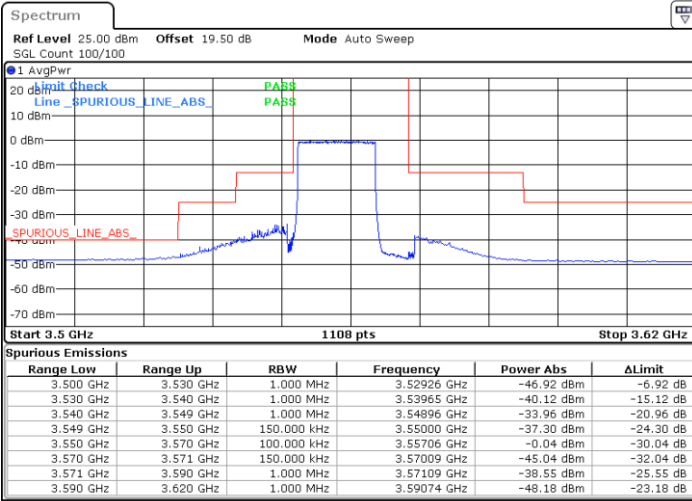

Highest Channel / 1RB0

Highest Channel / 1RBmax

Date: 20.MAR.2024 07:18:30

Date: 20.MAR.2024 22:38:23

Highest Channel / FullRB

N/A

Date: 20.MAR.2024 22:45:26

LTE Band 48 / 15MHz

64QAM

Lowest Channel / 1RB0

Lowest Channel / 1RBmax

Date: 20.MAR.2024 06:29:35

Date: 20.MAR.2024 06:36:21

Lowest Channel / FullIRB

N/A

Date: 20.MAR.2024 06:37:42