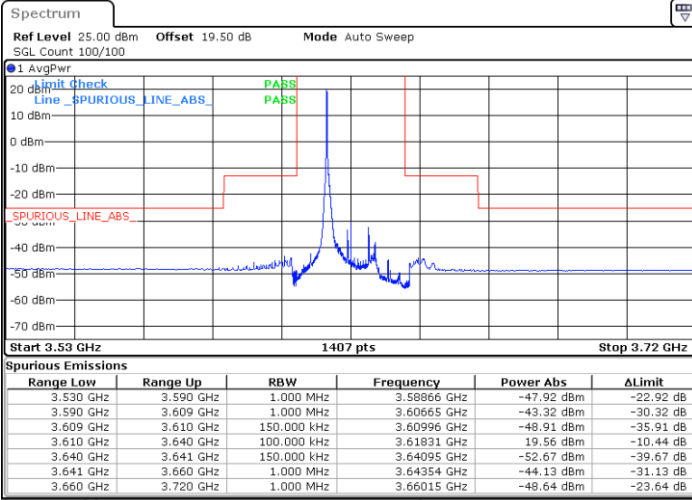

Date: 20.MAR.2024 22:37:01

Highest Channel / FullRB

N/A

Date: 20.MAR.2024 22:50:34

LTE Band 48 / 15MHz

16QAM

Lowest Channel / 1RB0

Lowest Channel / 1RBmax

Date: 20.MAR.2024 06:30:56

Date: 20.MAR.2024 06:34:59

Lowest Channel / FullIRB

N/A

Date: 20.MAR.2024 06:39:03

LTE Band 48 / 15MHz

16QAM

Middle Channel / 1RB0

Middle Channel / 1RBmax

Date: 20.MAR.2024 23:10:45

Date: 20.MAR.2024 23:16:46

Middle Channel / FullRB

N/A

Date: 20.MAR.2024 23:22:48

LTE Band 48 / 15MHz

16QAM

Highest Channel / 1RB0

Highest Channel / 1RBmax

Date: 20.MAR.2024 07:18:30

Date: 20.MAR.2024 22:38:23

Highest Channel / FullRB

N/A

Date: 20.MAR.2024 22:45:26

LTE Band 48 / 15MHz