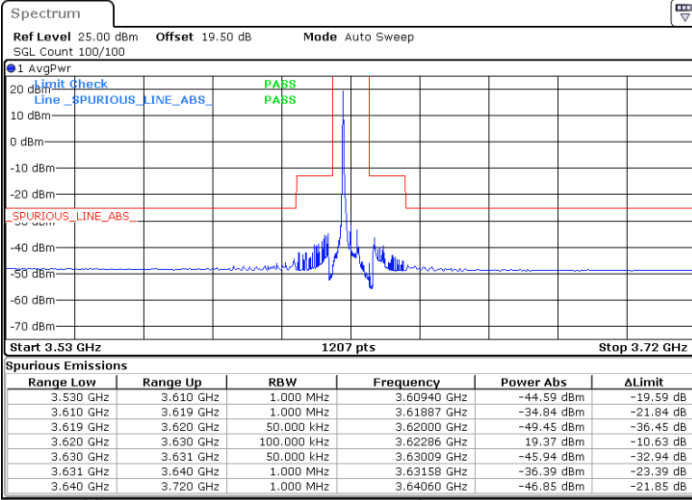

Date: 20.MAR.2024 05:09:04

Date: 20.MAR.2024 05:05:02

Highest Channel / FullRB

N/A

Date: 20.MAR.2024 05:00:59

LTE Band 48 / 5MHz

64QAM

Lowest Channel / 1RB0

Lowest Channel / 1RBmax

Date: 20.MAR.2024 04:25:30

Date: 20.MAR.2024 04:18:45

Lowest Channel / FullIRB

N/A

Date: 20.MAR.2024 04:17:24

LTE Band 48 / 5MHz

64QAM

Middle Channel / 1RB0

Middle Channel / 1RBmax

Date: 20.MAR.2024 04:36:29

Date: 20.MAR.2024 04:43:12

Middle Channel / FullIRB

N/A

Date: 20.MAR.2024 04:44:33

LTE Band 48 / 5MHz