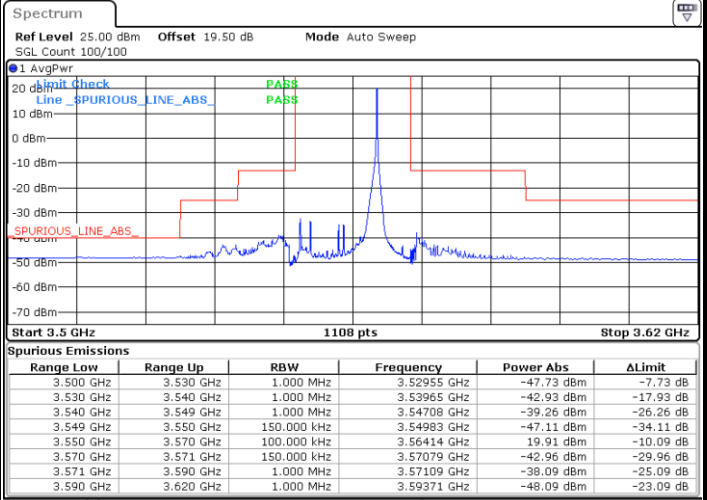

Middle Channel / FullRB

N/A

Date: 20.MAR.2024 23:20:47

LTE Band 48 / 15MHz

QPSK

Highest Channel / 1RB0

Highest Channel / 1RBmax

Date: 20.MAR.2024 07:19:52

Date: 20.MAR.2024 22:37:01

Highest Channel / FullRB

N/A

Date: 20.MAR.2024 22:50:34

LTE Band 48 / 15MHz

16QAM

Lowest Channel / 1RB0

Lowest Channel / 1RBmax

Date: 20.MAR.2024 06:30:56

Date: 20.MAR.2024 06:34:59

Lowest Channel / FullIRB

N/A

Date: 20.MAR.2024 06:39:03

LTE Band 48 / 15MHz

16QAM

Middle Channel / 1RB0