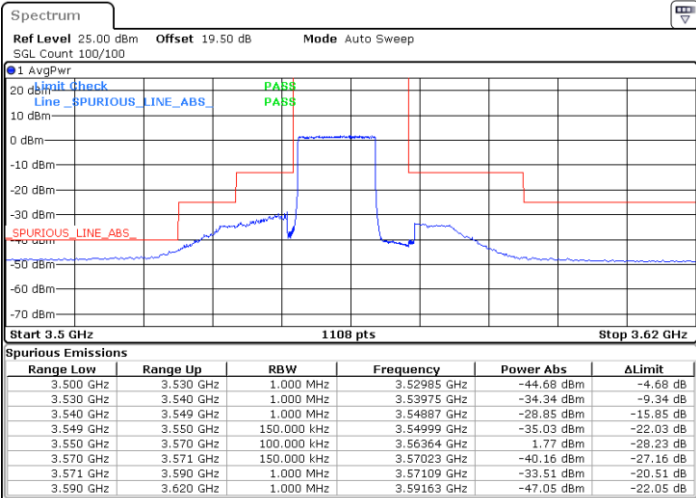

LTE Band 48 / 10MHz

64QAM

Highest Channel / 1RB0

Highest Channel / 1RBmax

Date: 20.MAR.2024 06:06:58

Date: 20.MAR.2024 06:13:43

Highest Channel / FullRB

N/A

Date: 20.MAR.2024 06:15:04

LTE Band 48 / 15MHz

QPSK

Lowest Channel / 1RB0

Lowest Channel / 1RBmax

Date: 20.MAR.2024 06:32:17

Date: 20.MAR.2024 06:33:38

Lowest Channel / FullIRB

N/A

Date: 20.MAR.2024 06:40:24

LTE Band 48 / 15MHz

QPSK

Middle Channel / 1RB0

Middle Channel / 1RBmax

Date: 20.MAR.2024 23:08:44

Date: 20.MAR.2024 23:18:47