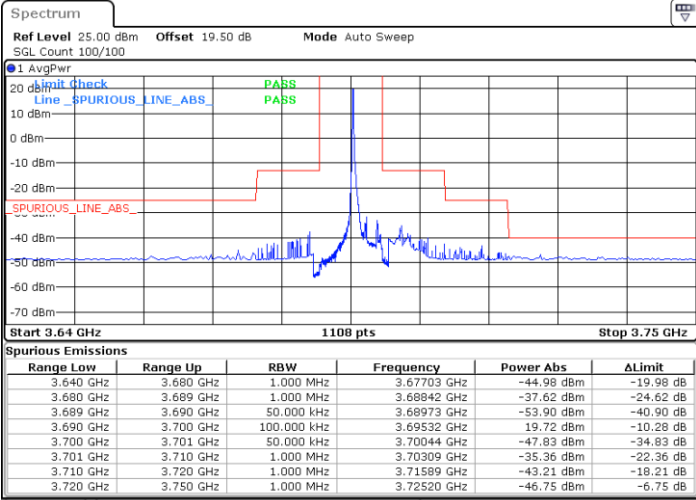

Lowest Channel / 1RBmax

Date: 20.MAR.2024 04:25:30

Date: 20.MAR.2024 04:18:45

Lowest Channel / FullIRB

N/A

Date: 20.MAR.2024 04:17:24

LTE Band 48 / 5MHz

64QAM

Middle Channel / 1RB0

Middle Channel / 1RBmax

Date: 20.MAR.2024 04:36:29

Date: 20.MAR.2024 04:43:12

Middle Channel / FullIRB

N/A

Date: 20.MAR.2024 04:44:33

LTE Band 48 / 5MHz

64QAM

Highest Channel / 1RB0

Highest Channel / 1RBmax

Date: 20.MAR.2024 05:10:25

Date: 20.MAR.2024 05:03:41

Highest Channel / FullRB

N/A

Date: 20.MAR.2024 05:02:20

LTE Band 48 / 10MHz

QPSK

Lowest Channel / 1RB0

Lowest Channel / 1RBmax

Date: 20.MAR.2024 05:24:50

Date: 20.MAR.2024 05:26:11

Lowest Channel / FullIRB

N/A