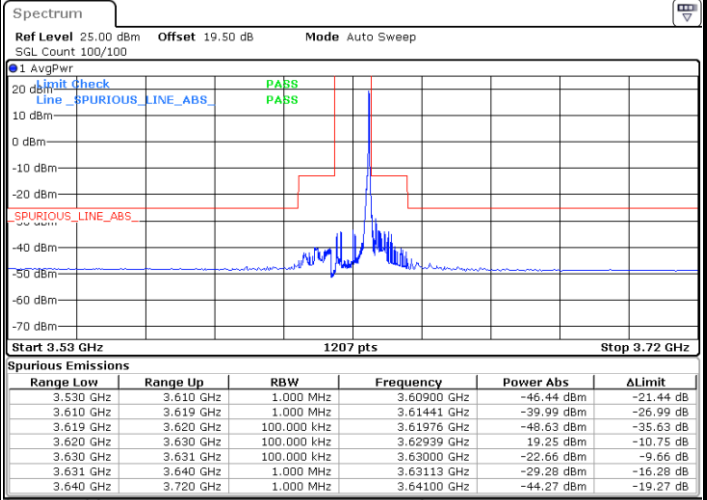

LTE Band 48 / 10MHz

64QAM

Middle Channel / 1RB0

Middle Channel / 1RBmax

Date: 20.MAR.2024 05:54:35

Date: 20.MAR.2024 05:47:51