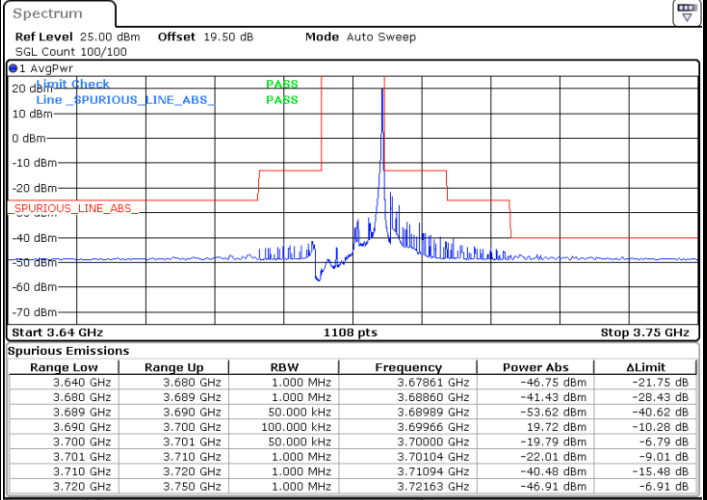

Lowest Channel / 1RBmax

Date: 20.MAR.2024 04:25:30

Date: 20.MAR.2024 04:18:45

Lowest Channel / FullIRB

N/A

Date: 20.MAR.2024 04:17:24

LTE Band 48 / 5MHz

64QAM

Middle Channel / 1RB0

Middle Channel / 1RBmax

Date: 20.MAR.2024 04:36:29

Date: 20.MAR.2024 04:43:12

Middle Channel / FullIRB

N/A

Date: 20.MAR.2024 04:44:33

LTE Band 48 / 5MHz

64QAM

Highest Channel / 1RB0

Highest Channel / 1RBmax

Date: 20.MAR.2024 05:10:25

Date: 20.MAR.2024 05:03:41

Highest Channel / FullRB

N/A

Date: 20.MAR.2024 05:02:20

LTE Band 48 / 10MHz

QPSK

Lowest Channel / 1RB0

Lowest Channel / 1RBmax

Date: 20.MAR.2024 05:24:50

Date: 20.MAR.2024 05:26:11

Lowest Channel / FullIRB

N/A