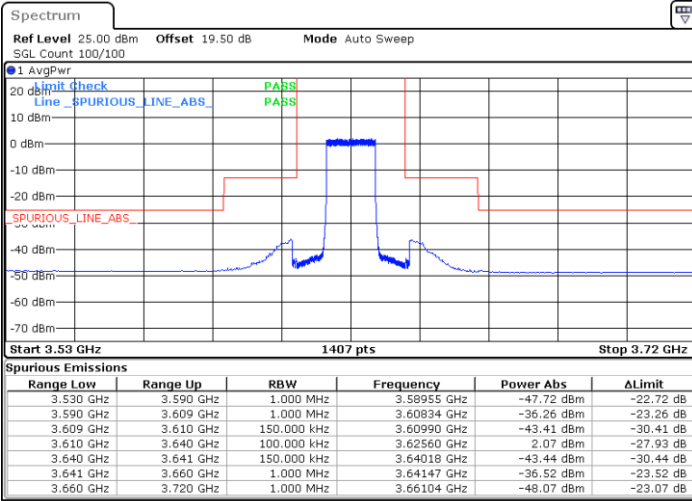

Date: 20.MAR.2024 22:37:01

Highest Channel / FullRB

N/A

Date: 20.MAR.2024 22:50:34

LTE Band 48 / 15MHz

16QAM

Lowest Channel / 1RB0

Lowest Channel / 1RBmax

Date: 20.MAR.2024 06:30:56

Date: 20.MAR.2024 06:34:59

Lowest Channel / FullIRB

N/A

Date: 20.MAR.2024 06:39:03

LTE Band 48 / 15MHz

16QAM

Middle Channel / 1RB0

Middle Channel / 1RBmax

Date: 20.MAR.2024 23:10:45

Date: 20.MAR.2024 23:16:46

Middle Channel / FullRB

N/A

Date: 20.MAR.2024 23:22:48

LTE Band 48 / 15MHz

16QAM

Highest Channel / 1RB0

Highest Channel / 1RBmax

Date: 20.MAR.2024 07:18:30

Date: 20.MAR.2024 22:38:23

Highest Channel / FullRB

N/A

Date: 20.MAR.2024 22:45:26

LTE Band 48 / 15MHz