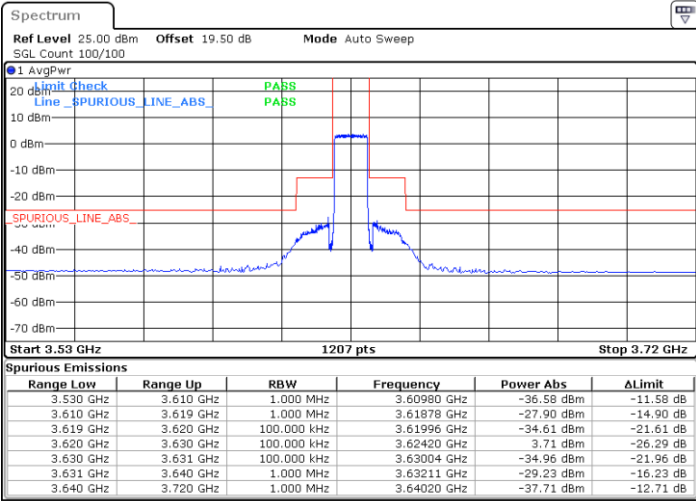

LTE Band 48 / 10MHz

QPSK

Lowest Channel / 1RB0

Lowest Channel / 1RBmax

Date: 20.MAR.2024 05:24:50

Date: 20.MAR.2024 05:26:11

Lowest Channel / FullIRB

N/A

Date: 20.MAR.2024 05:32:56

LTE Band 48 / 10MHz

QPSK

Middle Channel / 1RB0

Middle Channel / 1RBmax

Date: 20.MAR.2024 05:51:53

Date: 20.MAR.2024 05:50:33

Middle Channel / FullIRB

N/A

Date: 20.MAR.2024 05:43:48

LTE Band 48 / 10MHz

QPSK

Highest Channel / 1RB0

Highest Channel / 1RBmax

Date: 20.MAR.2024 06:09:40

Date: 20.MAR.2024 06:11:01

Highest Channel / FullRB

N/A

Date: 20.MAR.2024 06:17:46

LTE Band 48 / 10MHz

16QAM

Lowest Channel / 1RB0

Lowest Channel / 1RBmax

Date: 20.MAR.2024 05:23:29