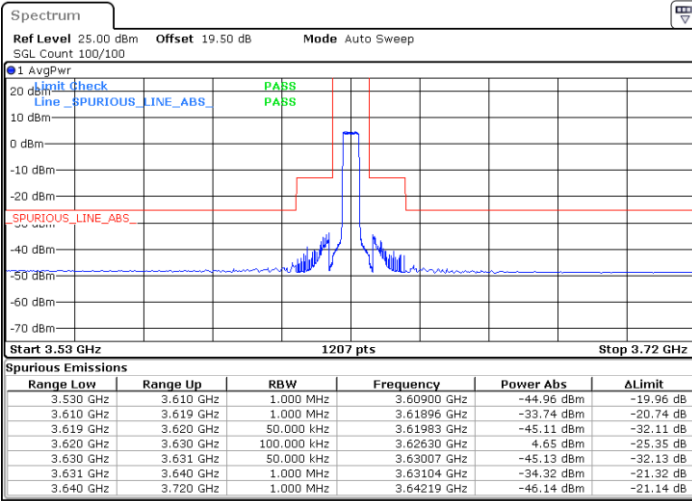

Lowest Channel / 1RBmax

Date: 20.MAR.2024 04:25:30

Date: 20.MAR.2024 04:18:45

Lowest Channel / FullIRB

N/A

Date: 20.MAR.2024 04:17:24

LTE Band 48 / 5MHz

64QAM

Middle Channel / 1RB0

Middle Channel / 1RBmax

Date: 20.MAR.2024 04:36:29

Date: 20.MAR.2024 04:43:12

Middle Channel / FullIRB

N/A

Date: 20.MAR.2024 04:44:33

LTE Band 48 / 5MHz

64QAM

Highest Channel / 1RB0

Highest Channel / 1RBmax

Date: 20.MAR.2024 05:10:25

Date: 20.MAR.2024 05:03:41

Highest Channel / FullRB

N/A

Date: 20.MAR.2024 05:02:20

LTE Band 48 / 10MHz

QPSK

Lowest Channel / 1RB0

Lowest Channel / 1RBmax

Date: 20.MAR.2024 05:24:50

Date: 20.MAR.2024 05:26:11

Lowest Channel / FullIRB

N/A