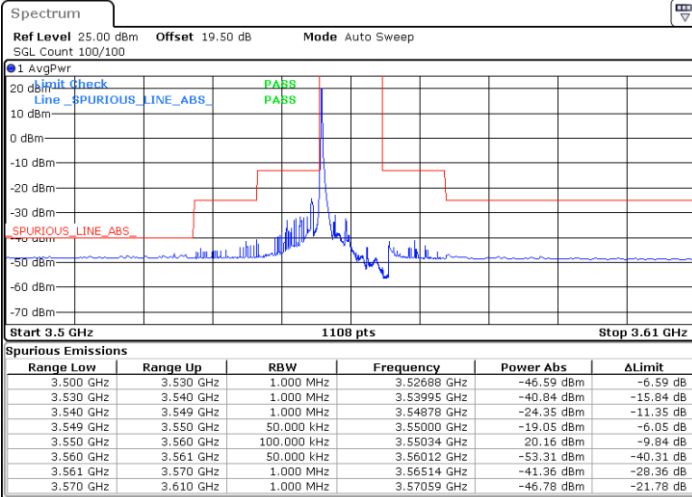

Date: 20.MAR.2024 04:47:15

LTE Band 48 / 5MHz

QPSK

Highest Channel / 1RB0

Highest Channel / 1RBmax

Date: 20.MAR.2024 05:07:43

Date: 20.MAR.2024 05:06:22

Highest Channel / FullRB

N/A

Date: 20.MAR.2024 04:59:38

LTE Band 48 / 5MHz

16QAM

Lowest Channel / 1RB0

Lowest Channel / 1RBmax

Date: 20.MAR.2024 04:24:09

Date: 20.MAR.2024 04:20:06

Lowest Channel / FullIRB

N/A

Date: 20.MAR.2024 04:16:03

LTE Band 48 / 5MHz

16QAM

Middle Channel / 1RB0

Middle Channel / 1RBmax

Date: 20.MAR.2024 04:37:49

Date: 20.MAR.2024 04:41:52

Middle Channel / FullIRB

N/A

Date: 20.MAR.2024 04:45:54

LTE Band 48 / 5MHz

16QAM

Highest Channel / 1RB0

Highest Channel / 1RBmax