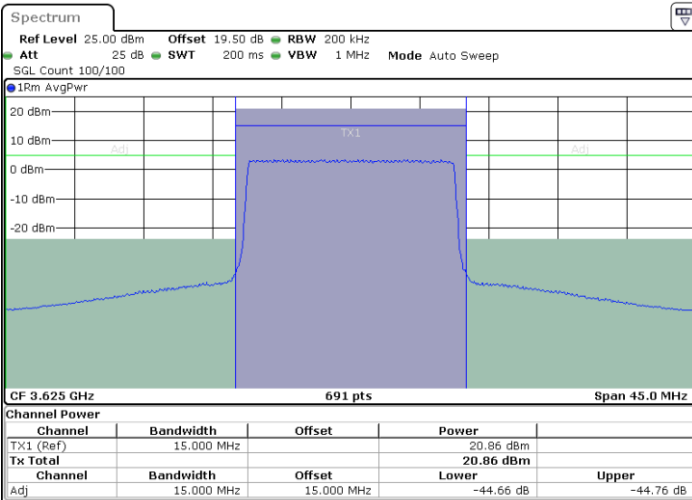

Middle Channel / FullIRB

N/A

Date: 20.MAR.2024 06:48:37