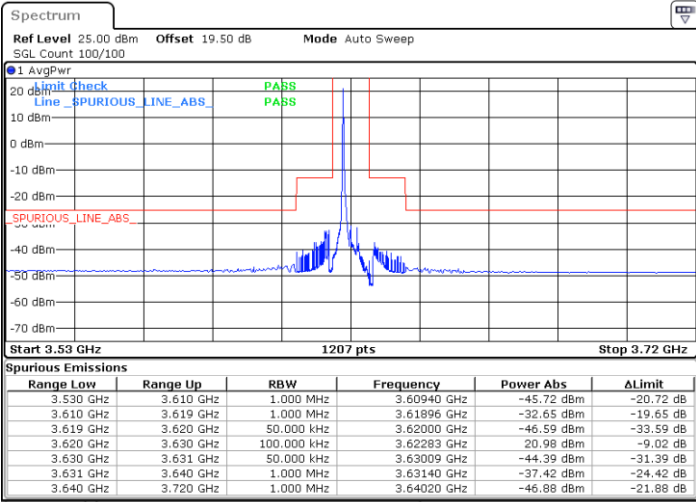

Highest Channel / 1RBmax

Date: 20.MAR.2024 08:25:40

Date: 20.MAR.2024 08:24:54

Highest Channel / FullRB

N/A

Date: 20.MAR.2024 08:21:04

Conducted Band Edge

LTE Band 48 / 5MHz

QPSK

Lowest Channel / 1RB0

Lowest Channel / 1RBmax

Date: 20.MAR.2024 04:22:48

Date: 20.MAR.2024 04:21:27

Lowest Channel / FullIRB

N/A

Date: 20.MAR.2024 04:14:42

LTE Band 48 / 5MHz

QPSK

Middle Channel / 1RB0

Middle Channel / 1RBmax

Date: 20.MAR.2024 04:39:10

Date: 20.MAR.2024 04:40:31

Middle Channel / FullIRB

N/A

Date: 20.MAR.2024 04:47:15

LTE Band 48 / 5MHz

QPSK

Highest Channel / 1RB0

Highest Channel / 1RBmax

Date: 20.MAR.2024 05:07:43

Date: 20.MAR.2024 05:06:22

Highest Channel / FullRB