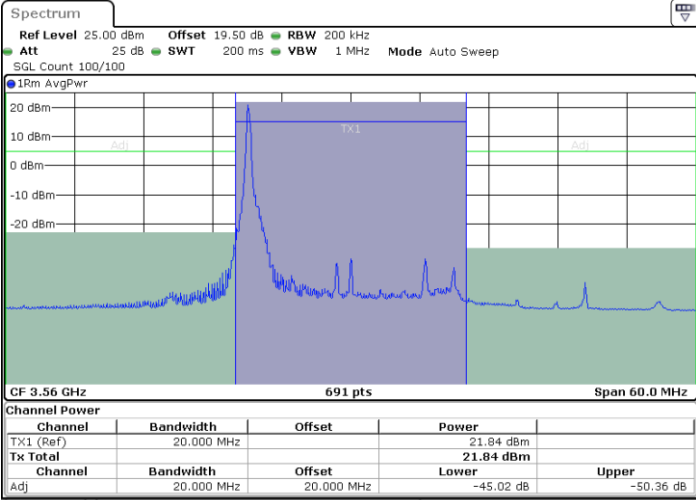

Highest Channel / FullRB

N/A

Date: 20.MAR.2024 07:11:16

LTE Band 48 / 20MHz

64QAM

Lowest Channel / 1RB0

Lowest Channel / 1RBmax

Date: 20.MAR.2024 07:36:58