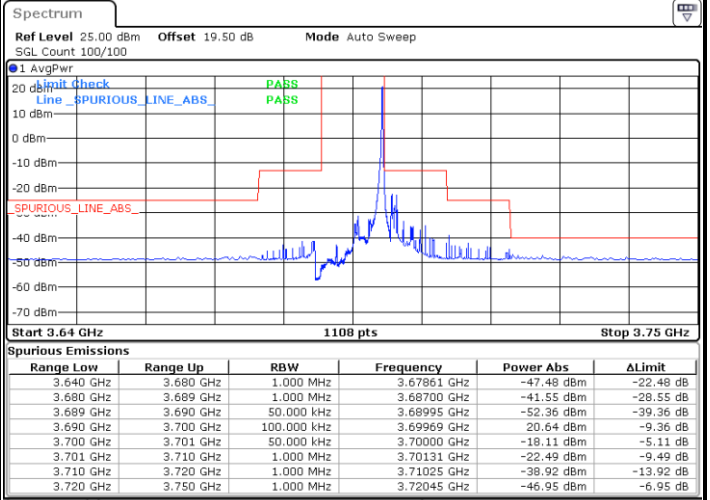

Lowest Channel / FullIRB

N/A

Date: 20.MAR.2024 04:16:03

LTE Band 48 / 5MHz

16QAM

Middle Channel / 1RB0

Middle Channel / 1RBmax

Date: 20.MAR.2024 04:37:49

Date: 20.MAR.2024 04:41:52

Middle Channel / FullIRB

N/A

Date: 20.MAR.2024 04:45:54

LTE Band 48 / 5MHz

16QAM

Highest Channel / 1RB0

Highest Channel / 1RBmax

Date: 20.MAR.2024 05:09:04

Date: 20.MAR.2024 05:05:02

Highest Channel / FullRB

N/A

Date: 20.MAR.2024 05:00:59

LTE Band 48 / 5MHz

64QAM

Lowest Channel / 1RB0

Lowest Channel / 1RBmax

Date: 20.MAR.2024 04:25:30

Date: 20.MAR.2024 04:18:45

Lowest Channel / FullIRB

N/A

Date: 20.MAR.2024 04:17:24

LTE Band 48 / 5MHz

64QAM