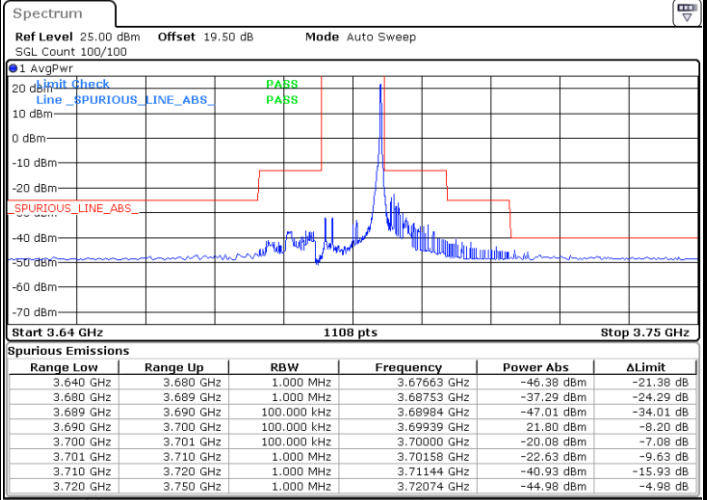

Date: 20.MAR.2024 05:32:56

LTE Band 48 / 10MHz

QPSK

Middle Channel / 1RB0

Middle Channel / 1RBmax

Date: 20.MAR.2024 05:51:53

Date: 20.MAR.2024 05:50:33

Middle Channel / FullIRB

N/A

Date: 20.MAR.2024 05:43:48

LTE Band 48 / 10MHz

QPSK

Highest Channel / 1RB0

Highest Channel / 1RBmax

Date: 20.MAR.2024 06:09:40

Date: 20.MAR.2024 06:11:01

Highest Channel / FullRB

N/A

Date: 20.MAR.2024 06:17:46

LTE Band 48 / 10MHz

16QAM

Lowest Channel / 1RB0

Lowest Channel / 1RBmax

Date: 20.MAR.2024 05:23:29

Date: 20.MAR.2024 05:27:32

Lowest Channel / FullIRB

N/A

Date: 20.MAR.2024 05:31:35

LTE Band 48 / 10MHz

16QAM

Middle Channel / 1RB0

Middle Channel / 1RBmax