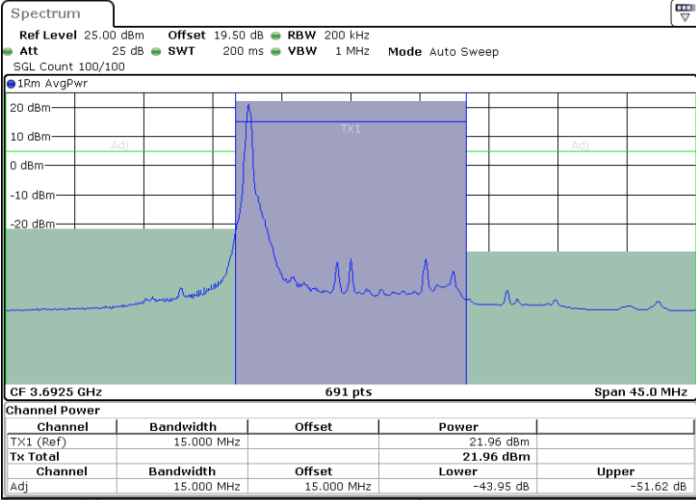

N/A

Date: 20.MAR.2024 06:48:37

LTE Band 48 / 15MHz

64QAM

Highest Channel / 1RB0

Highest Channel / 1RBmax

Date: 20.MAR.2024 07:16:01

Date: 20.MAR.2024 07:12:03

Highest Channel / FullRB

N/A

Date: 20.MAR.2024 07:11:16

LTE Band 48 / 20MHz

64QAM

Lowest Channel / 1RB0

Lowest Channel / 1RBmax

Date: 20.MAR.2024 07:36:58