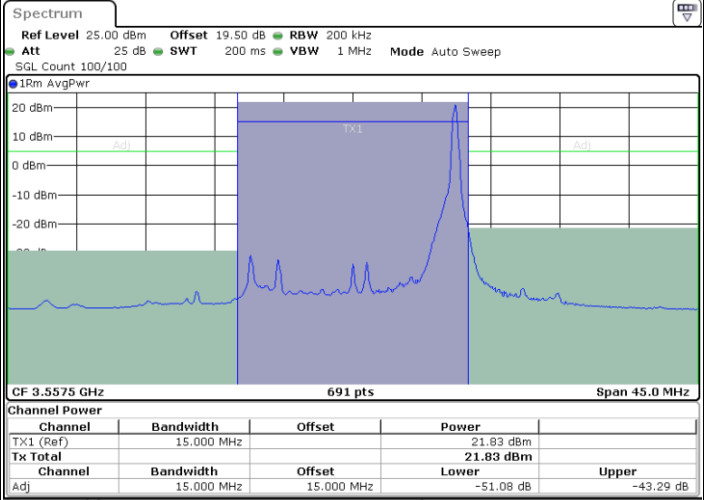

LTE Band 48 / 15MHz

64QAM

Lowest Channel / 1RB0

Date: 20.MAR.2024 06:28:27

Lowest Channel / 1RBmax

Date: 20.MAR.2024 06:24:31

Lowest Channel / FullIRB

Date: 20.MAR.2024 06:23:44