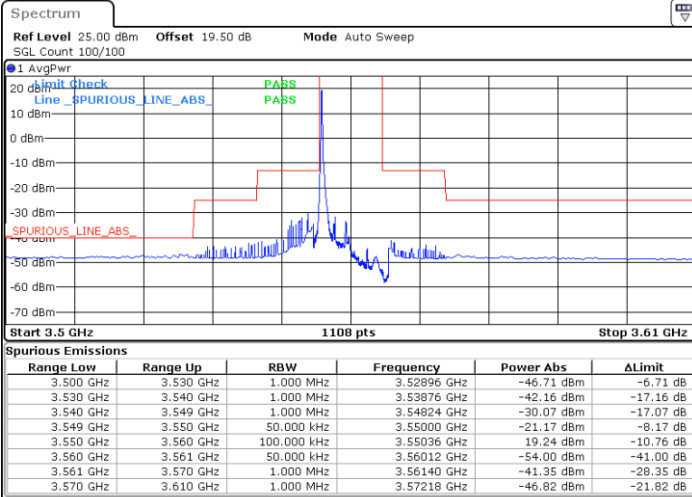

Date: 20.MAR.2024 04:41:52

Middle Channel / FullIRB

N/A

Date: 20.MAR.2024 04:45:54

LTE Band 48 / 5MHz

16QAM

Highest Channel / 1RB0

Highest Channel / 1RBmax

Date: 20.MAR.2024 05:09:04

Date: 20.MAR.2024 05:05:02

Highest Channel / FullRB

N/A

Date: 20.MAR.2024 05:00:59

LTE Band 48 / 5MHz

64QAM

Lowest Channel / 1RB0

Lowest Channel / 1RBmax

Date: 20.MAR.2024 04:25:30

Date: 20.MAR.2024 04:18:45

Lowest Channel / FullIRB

N/A

Date: 20.MAR.2024 04:17:24

LTE Band 48 / 5MHz

64QAM