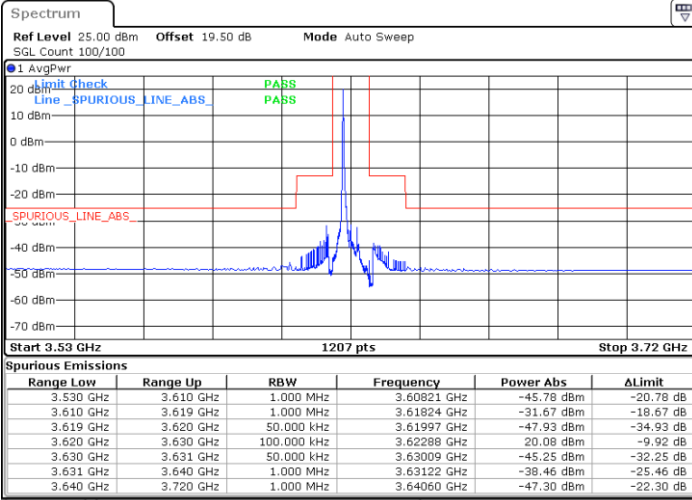

N/A

Date: 20.MAR.2024 04:59:38

LTE Band 48 / 5MHz

16QAM

Lowest Channel / 1RB0

Lowest Channel / 1RBmax

Date: 20.MAR.2024 04:24:09

Date: 20.MAR.2024 04:20:06

Lowest Channel / FullIRB

N/A

Date: 20.MAR.2024 04:16:03

LTE Band 48 / 5MHz

16QAM

Middle Channel / 1RB0

Middle Channel / 1RBmax

Date: 20.MAR.2024 04:37:49

Date: 20.MAR.2024 04:41:52

Middle Channel / FullIRB

N/A

Date: 20.MAR.2024 04:45:54

LTE Band 48 / 5MHz

16QAM

Highest Channel / 1RB0

Highest Channel / 1RBmax