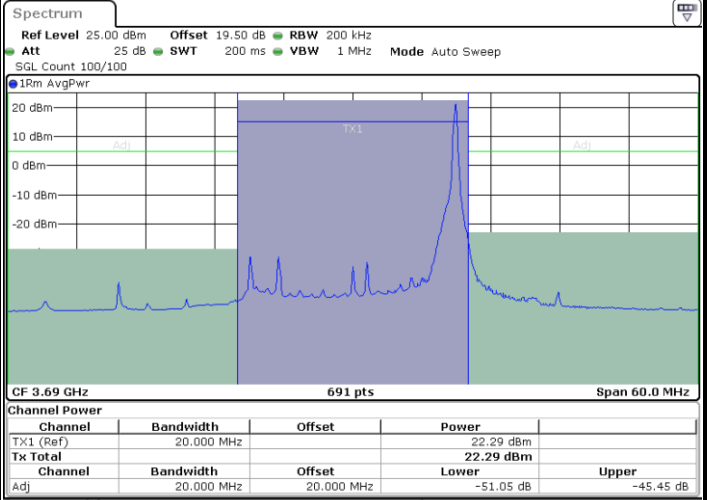

Date: 20.MAR.2024 07:55:36

Date: 20.MAR.2024 07:56:22

Middle Channel / FullIRB

N/A

Date: 20.MAR.2024 08:00:10

LTE Band 48 / 20MHz

64QAM

Highest Channel / 1RB0

Highest Channel / 1RBmax

Date: 20.MAR.2024 08:25:40

Date: 20.MAR.2024 08:24:54

Highest Channel / FullRB

N/A

Date: 20.MAR.2024 08:21:04

Conducted Band Edge

LTE Band 48 / 5MHz