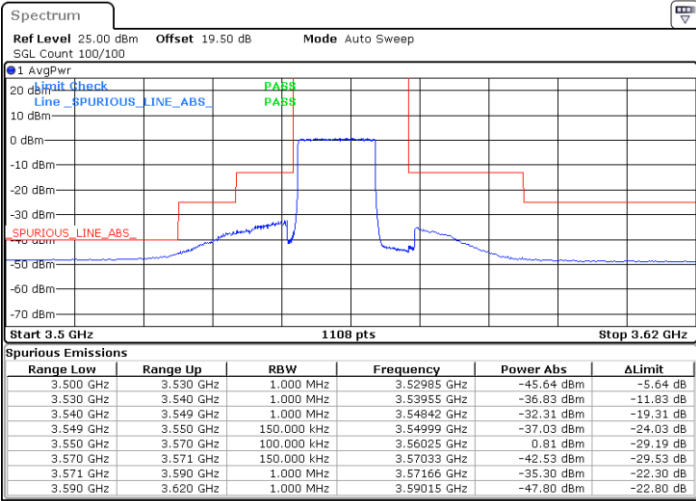

Middle Channel / FullRB

N/A

Date: 20.MAR.2024 23:20:47

LTE Band 48 / 15MHz

QPSK

Highest Channel / 1RB0

Highest Channel / 1RBmax

Date: 20.MAR.2024 07:19:52

Date: 20.MAR.2024 22:37:01

Highest Channel / FullRB

N/A

Date: 20.MAR.2024 22:50:34

LTE Band 48 / 15MHz

16QAM

Lowest Channel / 1RB0

Lowest Channel / 1RBmax

Date: 20.MAR.2024 06:30:56

Date: 20.MAR.2024 06:34:59

Lowest Channel / FullIRB

N/A

Date: 20.MAR.2024 06:39:03

LTE Band 48 / 15MHz

16QAM

Middle Channel / 1RB0