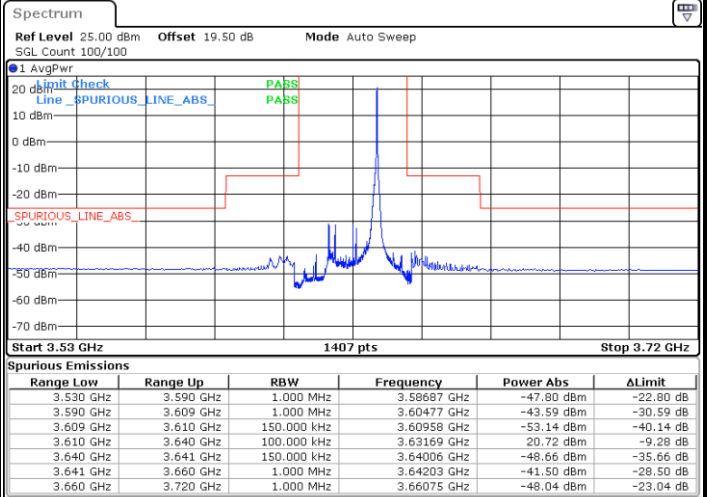

Date: 20.MAR.2024 06:15:04

LTE Band 48 / 15MHz

QPSK

Lowest Channel / 1RB0

Lowest Channel / 1RBmax

Date: 20.MAR.2024 06:32:17

Date: 20.MAR.2024 06:33:38

Lowest Channel / FullIRB

N/A

Date: 20.MAR.2024 06:40:24

LTE Band 48 / 15MHz

QPSK

Middle Channel / 1RB0

Middle Channel / 1RBmax

Date: 20.MAR.2024 23:08:44

Date: 20.MAR.2024 23:18:47

Middle Channel / FullRB

N/A

Date: 20.MAR.2024 23:20:47

LTE Band 48 / 15MHz

QPSK

Highest Channel / 1RB0

Highest Channel / 1RBmax

Date: 20.MAR.2024 07:19:52

Date: 20.MAR.2024 22:37:01

Highest Channel / FullRB

N/A

Date: 20.MAR.2024 22:50:34

LTE Band 48 / 15MHz

16QAM

Lowest Channel / 1RB0

Lowest Channel / 1RBmax