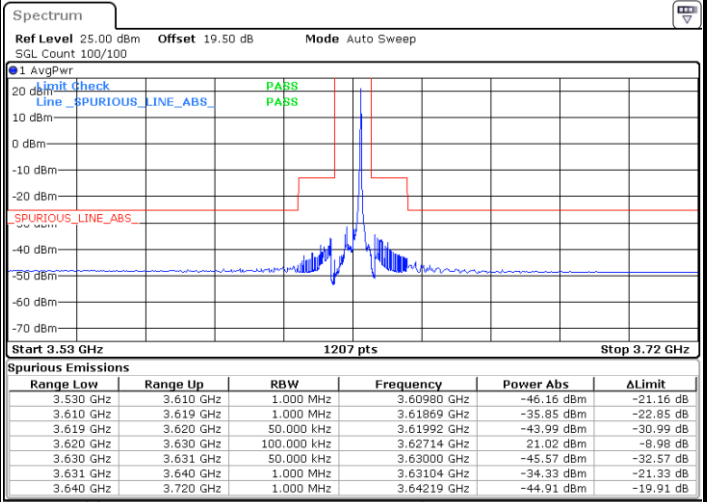

QPSK

Lowest Channel / 1RB0

Lowest Channel / 1RBmax

Date: 20.MAR.2024 04:22:48

Date: 20.MAR.2024 04:21:27

Lowest Channel / FullIRB

N/A

Date: 20.MAR.2024 04:14:42

LTE Band 48 / 5MHz

QPSK

Middle Channel / 1RB0

Middle Channel / 1RBmax

Date: 20.MAR.2024 04:39:10

Date: 20.MAR.2024 04:40:31

Middle Channel / FullIRB

N/A

Date: 20.MAR.2024 04:47:15

LTE Band 48 / 5MHz

QPSK

Highest Channel / 1RB0

Highest Channel / 1RBmax

Date: 20.MAR.2024 05:07:43

Date: 20.MAR.2024 05:06:22

Highest Channel / FullRB