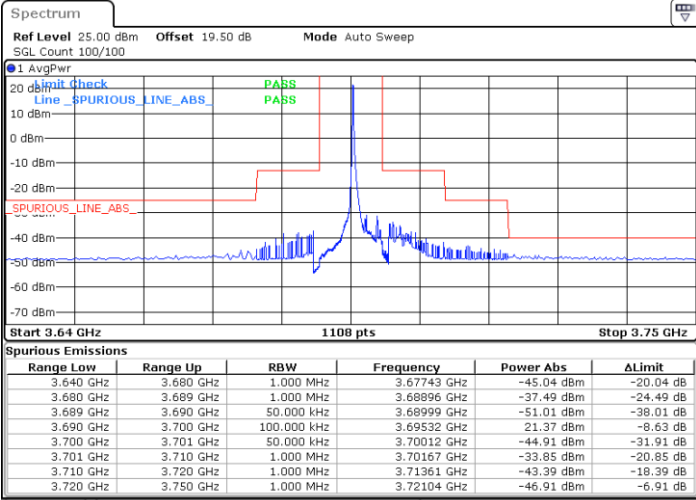

LTE Band 48 / 5MHz

QPSK

Middle Channel / 1RB0

Middle Channel / 1RBmax

Date: 20.MAR.2024 04:39:10

Date: 20.MAR.2024 04:40:31

Middle Channel / FullIRB

N/A

Date: 20.MAR.2024 04:47:15

LTE Band 48 / 5MHz

QPSK

Highest Channel / 1RB0

Highest Channel / 1RBmax

Date: 20.MAR.2024 05:07:43

Date: 20.MAR.2024 05:06:22

Highest Channel / FullRB

N/A

Date: 20.MAR.2024 04:59:38

LTE Band 48 / 5MHz

16QAM

Lowest Channel / 1RB0

Lowest Channel / 1RBmax

Date: 20.MAR.2024 04:24:09

Date: 20.MAR.2024 04:20:06