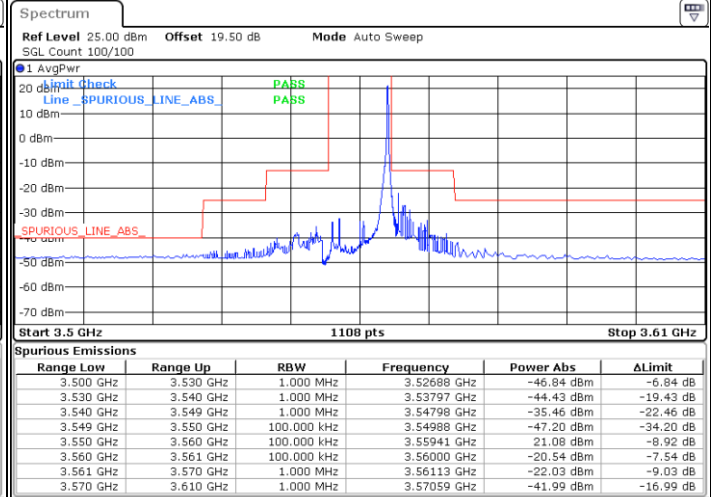

LTE Band 48 / 10MHz

QPSK

Lowest Channel / 1RB0

Lowest Channel / 1RBmax

Date: 20.MAR.2024 05:24:50

Date: 20.MAR.2024 05:26:11

Lowest Channel / FullIRB

N/A

Date: 20.MAR.2024 05:32:56

LTE Band 48 / 10MHz

QPSK

Middle Channel / 1RB0

Middle Channel / 1RBmax

Date: 20.MAR.2024 05:51:53

Date: 20.MAR.2024 05:50:33

Middle Channel / FullIRB

N/A

Date: 20.MAR.2024 05:43:48

LTE Band 48 / 10MHz

QPSK

Highest Channel / 1RB0

Highest Channel / 1RBmax

Date: 20.MAR.2024 06:09:40

Date: 20.MAR.2024 06:11:01