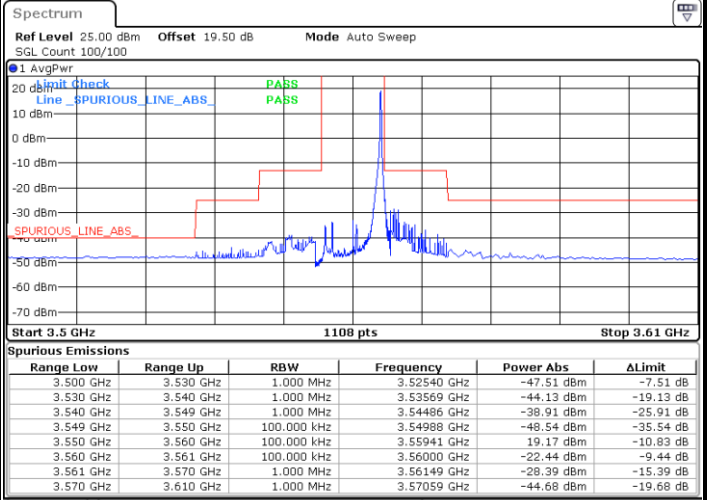

Date: 20.MAR.2024 05:53:14

Date: 20.MAR.2024 05:49:12

Middle Channel / FullIRB

N/A

Date: 20.MAR.2024 05:45:09

LTE Band 48 / 10MHz

16QAM

Highest Channel / 1RB0

Highest Channel / 1RBmax

Date: 20.MAR.2024 06:08:19

Date: 20.MAR.2024 06:12:22

Highest Channel / FullRB

N/A

Date: 20.MAR.2024 06:16:25

LTE Band 48 / 10MHz

64QAM

Lowest Channel / 1RB0

Lowest Channel / 1RBmax

Date: 20.MAR.2024 05:22:08

Date: 20.MAR.2024 05:28:53

Lowest Channel / FullIRB

N/A

Date: 20.MAR.2024 05:30:14

LTE Band 48 / 10MHz