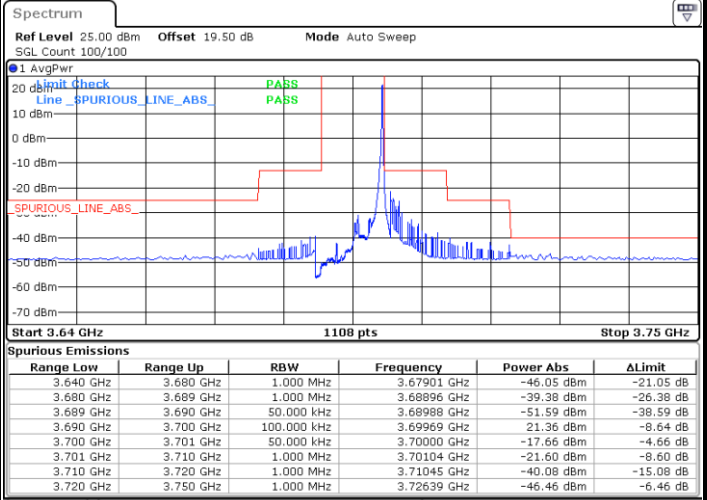

LTE Band 48 / 5MHz

QPSK

Middle Channel / 1RB0

Middle Channel / 1RBmax

Date: 20.MAR.2024 04:39:10

Date: 20.MAR.2024 04:40:31

Middle Channel / FullIRB

N/A

Date: 20.MAR.2024 04:47:15

LTE Band 48 / 5MHz

QPSK

Highest Channel / 1RB0

Highest Channel / 1RBmax

Date: 20.MAR.2024 05:07:43

Date: 20.MAR.2024 05:06:22

Highest Channel / FullRB

N/A

Date: 20.MAR.2024 04:59:38

LTE Band 48 / 5MHz

16QAM

Lowest Channel / 1RB0

Lowest Channel / 1RBmax

Date: 20.MAR.2024 04:24:09

Date: 20.MAR.2024 04:20:06

Lowest Channel / FullIRB

N/A

Date: 20.MAR.2024 04:16:03

LTE Band 48 / 5MHz

16QAM

Middle Channel / 1RB0

Middle Channel / 1RBmax

Date: 20.MAR.2024 04:37:49