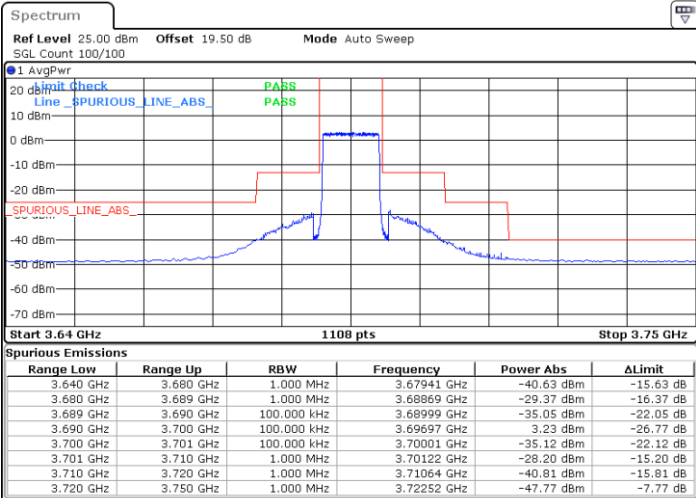

Date: 20.MAR.2024 05:53:14

Date: 20.MAR.2024 05:49:12

Middle Channel / FullIRB

N/A

Date: 20.MAR.2024 05:45:09

LTE Band 48 / 10MHz

16QAM

Highest Channel / 1RB0

Highest Channel / 1RBmax

Date: 20.MAR.2024 06:08:19

Date: 20.MAR.2024 06:12:22

Highest Channel / FullRB

N/A

Date: 20.MAR.2024 06:16:25

LTE Band 48 / 10MHz

64QAM

Lowest Channel / 1RB0

Lowest Channel / 1RBmax

Date: 20.MAR.2024 05:22:08

Date: 20.MAR.2024 05:28:53

Lowest Channel / FullIRB

N/A

Date: 20.MAR.2024 05:30:14

LTE Band 48 / 10MHz