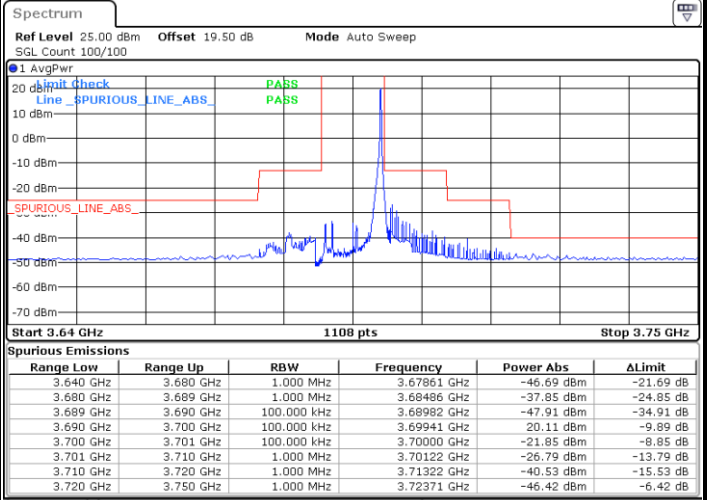

Lowest Channel / 1RB0

Lowest Channel / 1RBmax

Date: 20.MAR.2024 05:22:08

Date: 20.MAR.2024 05:28:53

Lowest Channel / FullIRB

N/A

Date: 20.MAR.2024 05:30:14

LTE Band 48 / 10MHz

LTE Band 48 / 10MHz

64QAM

Highest Channel / 1RB0

Highest Channel / 1RBmax

Date: 20.MAR.2024 06:06:58

Date: 20.MAR.2024 06:13:43

Highest Channel / FullRB

N/A

Date: 20.MAR.2024 06:15:04

LTE Band 48 / 15MHz

QPSK

Lowest Channel / 1RB0

Lowest Channel / 1RBmax

Date: 20.MAR.2024 06:32:17

Date: 20.MAR.2024 06:33:38

Lowest Channel / FullIRB