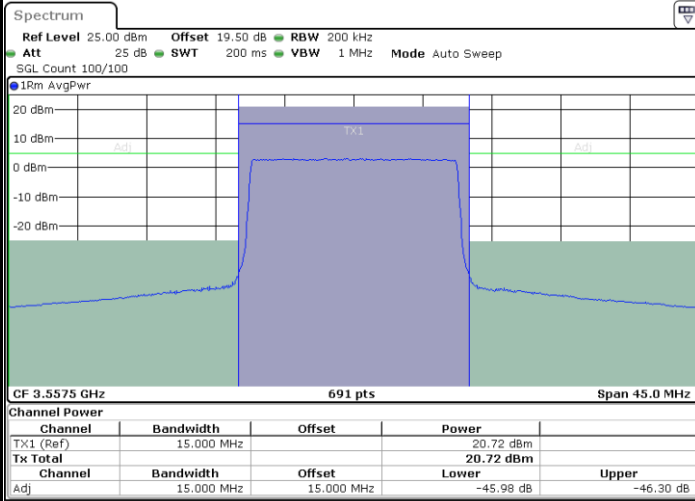

LTE Band 48 / 15MHz

64QAM

Lowest Channel / 1RB0

Date: 20.MAR.2024 06:28:27

Lowest Channel / 1RBmax

Date: 20.MAR.2024 06:24:31

Lowest Channel / FullIRB

Date: 20.MAR.2024 06:23:44