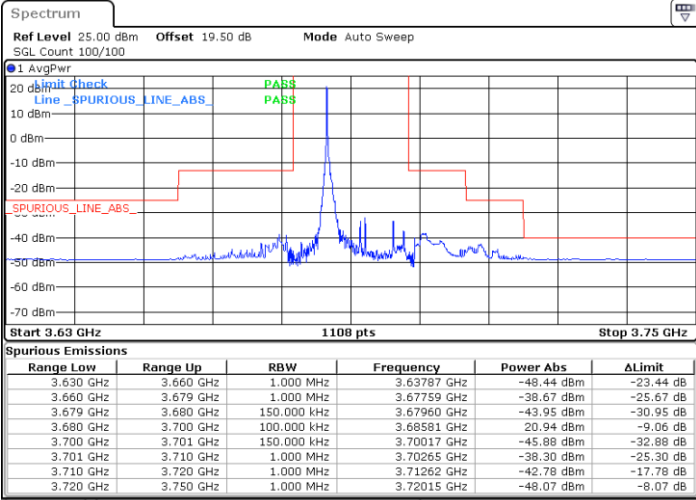

Date: 20.MAR.2024 22:37:01

Highest Channel / FullRB

N/A

Date: 20.MAR.2024 22:50:34

LTE Band 48 / 15MHz

16QAM

Lowest Channel / 1RB0

Lowest Channel / 1RBmax

Date: 20.MAR.2024 06:30:56

Date: 20.MAR.2024 06:34:59

Lowest Channel / FullIRB

N/A

Date: 20.MAR.2024 06:39:03

LTE Band 48 / 15MHz

16QAM

Middle Channel / 1RB0

Middle Channel / 1RBmax

Date: 20.MAR.2024 23:10:45

Date: 20.MAR.2024 23:16:46

Middle Channel / FullRB

N/A

Date: 20.MAR.2024 23:22:48

LTE Band 48 / 15MHz

16QAM

Highest Channel / 1RB0

Highest Channel / 1RBmax

Date: 20.MAR.2024 07:18:30

Date: 20.MAR.2024 22:38:23

Highest Channel / FullRB

N/A

Date: 20.MAR.2024 22:45:26

LTE Band 48 / 15MHz