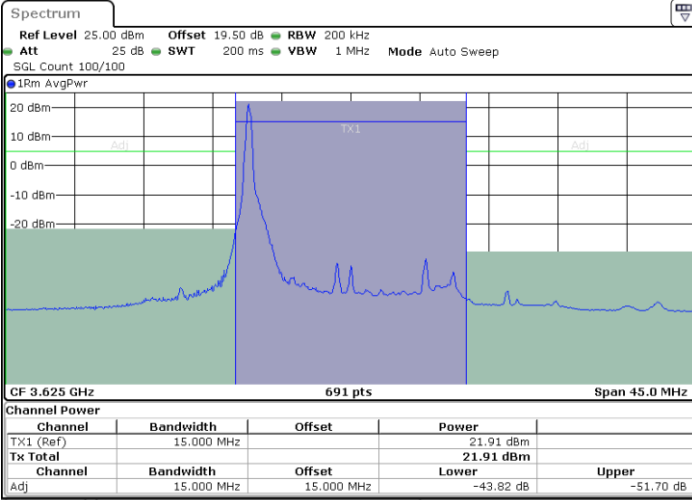

N/A

LTE Band 48 / 15MHz

64QAM

Middle Channel / 1RB0

Middle Channel / 1RBmax

Date: 20.MAR.2024 06:43:59

Date: 20.MAR.2024 06:47:50

Middle Channel / FullIRB

N/A

Date: 20.MAR.2024 06:48:37

LTE Band 48 / 15MHz

64QAM

Highest Channel / 1RB0

Highest Channel / 1RBmax

Date: 20.MAR.2024 07:16:01

Date: 20.MAR.2024 07:12:03