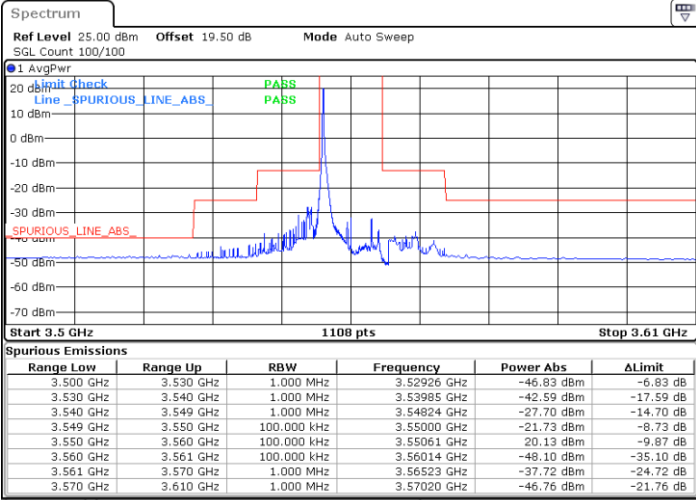

N/A

Date: 20.MAR.2024 05:43:48

LTE Band 48 / 10MHz

QPSK

Highest Channel / 1RB0

Highest Channel / 1RBmax

Date: 20.MAR.2024 06:09:40

Date: 20.MAR.2024 06:11:01

Highest Channel / FullRB

N/A

Date: 20.MAR.2024 06:17:46

LTE Band 48 / 10MHz

16QAM

Lowest Channel / 1RB0

Lowest Channel / 1RBmax

Date: 20.MAR.2024 05:23:29

Date: 20.MAR.2024 05:27:32

Lowest Channel / FullIRB

N/A

Date: 20.MAR.2024 05:31:35

LTE Band 48 / 10MHz

16QAM

Middle Channel / 1RB0

Middle Channel / 1RBmax

Date: 20.MAR.2024 05:53:14

Date: 20.MAR.2024 05:49:12

Middle Channel / FullIRB

N/A

Date: 20.MAR.2024 05:45:09

LTE Band 48 / 10MHz

16QAM

Highest Channel / 1RB0