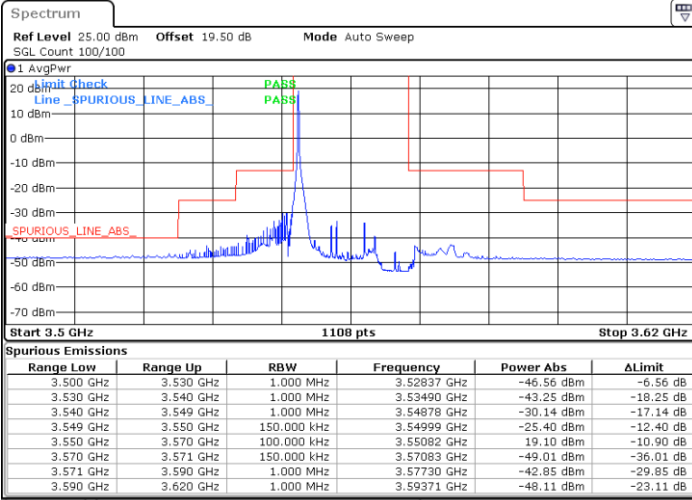

Middle Channel / 1RBmax

Date: 20.MAR.2024 23:10:45

Date: 20.MAR.2024 23:16:46

Middle Channel / FullRB

N/A

Date: 20.MAR.2024 23:22:48

LTE Band 48 / 15MHz

16QAM

Highest Channel / 1RB0

Highest Channel / 1RBmax

Date: 20.MAR.2024 07:18:30

Date: 20.MAR.2024 22:38:23

Highest Channel / FullRB

N/A

Date: 20.MAR.2024 22:45:26

LTE Band 48 / 15MHz

64QAM

Lowest Channel / 1RB0

Lowest Channel / 1RBmax

Date: 20.MAR.2024 06:29:35

Date: 20.MAR.2024 06:36:21

Lowest Channel / FullIRB

N/A

Date: 20.MAR.2024 06:37:42