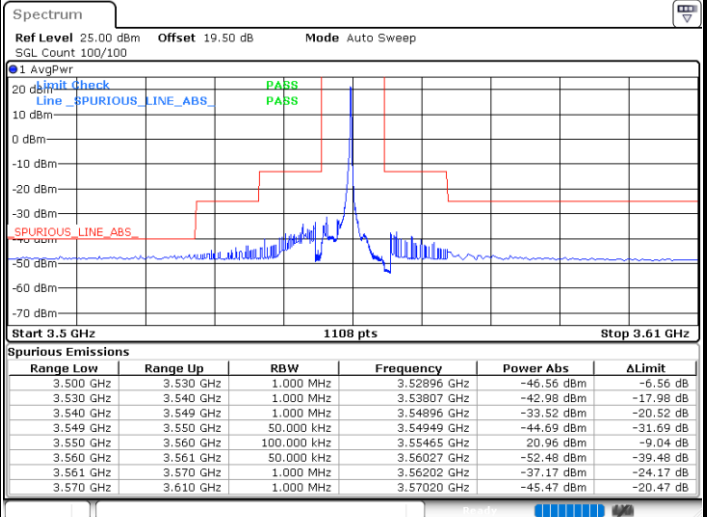

Highest Channel / 1RBmax

Date: 20.MAR.2024 08:25:40

Date: 20.MAR.2024 08:24:54

Highest Channel / FullRB

N/A

Date: 20.MAR.2024 08:21:04

Conducted Band Edge

LTE Band 48 / 5MHz

QPSK

Lowest Channel / 1RB0

Lowest Channel / 1RBmax

Date: 20.MAR.2024 04:22:48

Date: 20.MAR.2024 04:21:27

Lowest Channel / FullIRB

N/A

Date: 20.MAR.2024 04:14:42