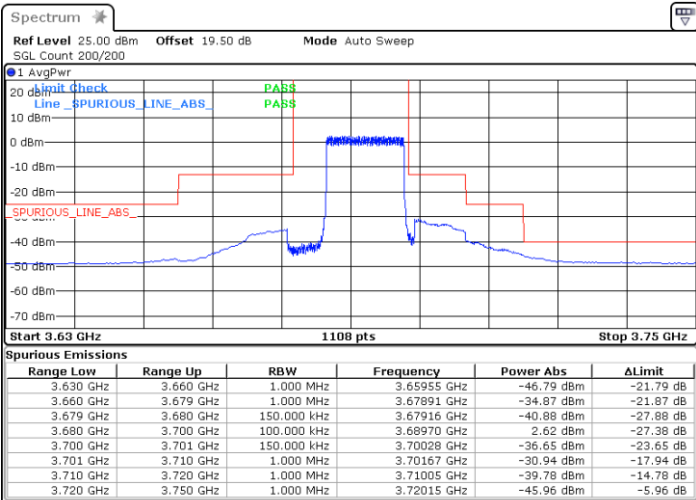

Highest Channel / 1RB0

Highest Channel / 1RBmax

Date: 20.MAR.2024 07:18:30

Date: 20.MAR.2024 22:38:23

Highest Channel / FullRB

N/A

Date: 20.MAR.2024 22:45:26

LTE Band 48 / 15MHz

64QAM

Lowest Channel / 1RB0

Lowest Channel / 1RBmax

Date: 20.MAR.2024 06:29:35

Date: 20.MAR.2024 06:36:21

Lowest Channel / FullIRB

N/A

Date: 20.MAR.2024 06:37:42