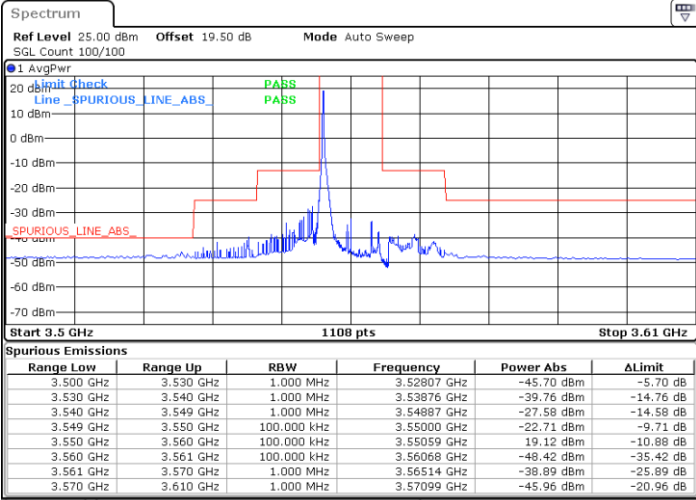

Date: 20.MAR.2024 05:53:14

Date: 20.MAR.2024 05:49:12

Middle Channel / FullIRB

N/A

Date: 20.MAR.2024 05:45:09

LTE Band 48 / 10MHz

16QAM

Highest Channel / 1RB0

Highest Channel / 1RBmax

Date: 20.MAR.2024 06:08:19

Date: 20.MAR.2024 06:12:22

Highest Channel / FullRB

N/A

Date: 20.MAR.2024 06:16:25

LTE Band 48 / 10MHz

64QAM

Lowest Channel / 1RB0

Lowest Channel / 1RBmax

Date: 20.MAR.2024 05:22:08

Date: 20.MAR.2024 05:28:53

Lowest Channel / FullIRB

N/A

Date: 20.MAR.2024 05:30:14

LTE Band 48 / 10MHz