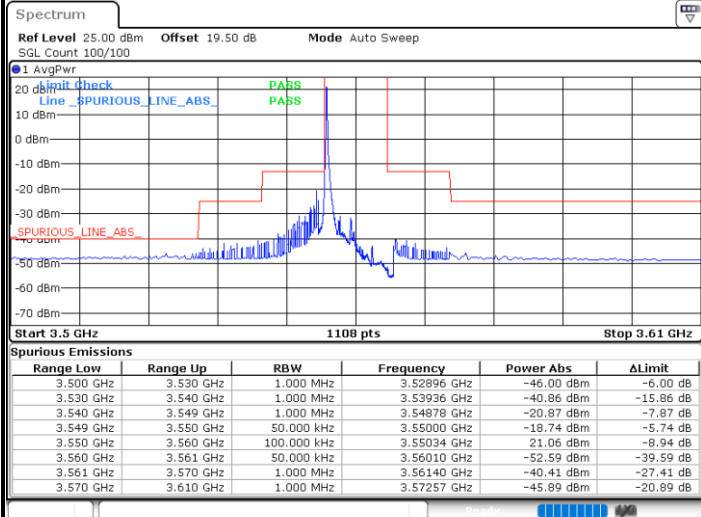

Conducted Band Edge

LTE Band 48 / 5MHz

QPSK

Lowest Channel / 1RB0

Lowest Channel / 1RBmax

Date: 20.MAR.2024 04:22:48

Date: 20.MAR.2024 04:21:27