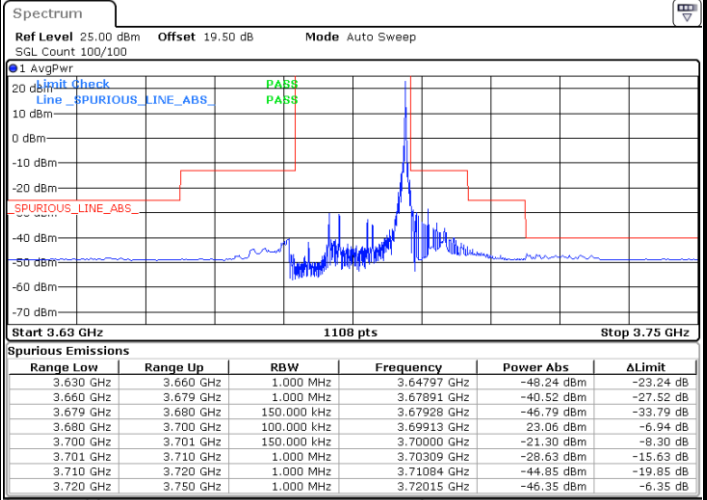

Date: 20.MAR.2024 22:37:01

Highest Channel / FullRB

N/A

Date: 20.MAR.2024 22:50:34

LTE Band 48 / 15MHz

16QAM

Lowest Channel / 1RB0

Lowest Channel / 1RBmax

Date: 20.MAR.2024 06:30:56

Date: 20.MAR.2024 06:34:59

Lowest Channel / FullIRB

N/A

Date: 20.MAR.2024 06:39:03

LTE Band 48 / 15MHz

16QAM

Middle Channel / 1RB0

Middle Channel / 1RBmax

Date: 20.MAR.2024 23:10:45

Date: 20.MAR.2024 23:16:46

Middle Channel / FullRB

N/A

Date: 20.MAR.2024 23:22:48

LTE Band 48 / 15MHz

16QAM

Highest Channel / 1RB0

Highest Channel / 1RBmax

Date: 20.MAR.2024 07:18:30

Date: 20.MAR.2024 22:38:23

Highest Channel / FullRB

N/A

Date: 20.MAR.2024 22:45:26

LTE Band 48 / 15MHz