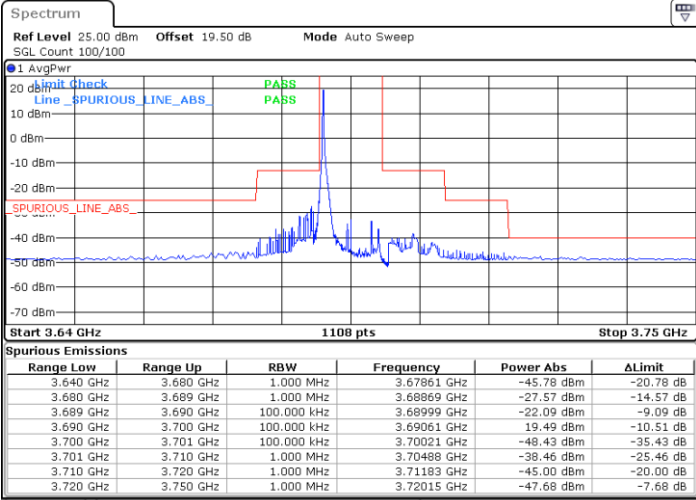

Lowest Channel / 1RB0

Lowest Channel / 1RBmax

Date: 20.MAR.2024 05:22:08

Date: 20.MAR.2024 05:28:53

Lowest Channel / FullIRB

N/A

Date: 20.MAR.2024 05:30:14

LTE Band 48 / 10MHz

64QAM

Middle Channel / 1RB0

Middle Channel / 1RBmax

Date: 20.MAR.2024 05:54:35

Date: 20.MAR.2024 05:47:51

Middle Channel / FullRB

N/A

Date: 20.MAR.2024 05:46:30

LTE Band 48 / 10MHz

64QAM

Highest Channel / 1RB0

Highest Channel / 1RBmax

Date: 20.MAR.2024 06:06:58

Date: 20.MAR.2024 06:13:43

Highest Channel / FullRB

N/A

Date: 20.MAR.2024 06:15:04

LTE Band 48 / 15MHz

QPSK

Lowest Channel / 1RB0

Lowest Channel / 1RBmax

Date: 20.MAR.2024 06:32:17

Date: 20.MAR.2024 06:33:38

Lowest Channel / FullIRB