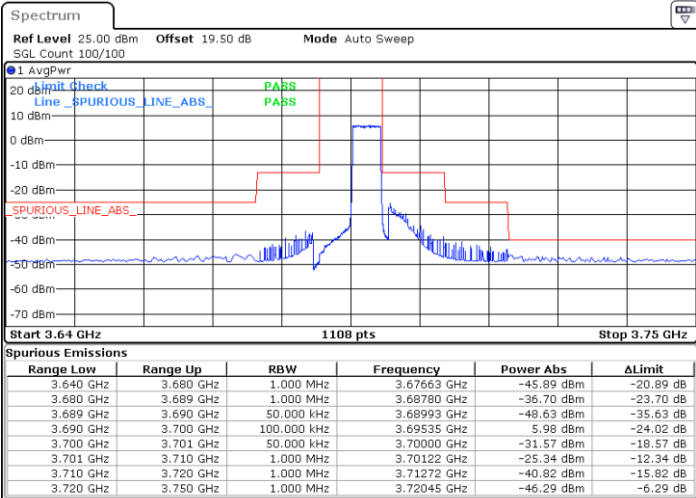

Lowest Channel / FullIRB

N/A

Date: 20.MAR.2024 04:16:03

LTE Band 48 / 5MHz

16QAM

Middle Channel / 1RB0

Middle Channel / 1RBmax

Date: 20.MAR.2024 04:37:49

Date: 20.MAR.2024 04:41:52

Middle Channel / FullIRB

N/A

Date: 20.MAR.2024 04:45:54

LTE Band 48 / 5MHz

16QAM

Highest Channel / 1RB0

Highest Channel / 1RBmax

Date: 20.MAR.2024 05:09:04

Date: 20.MAR.2024 05:05:02

Highest Channel / FullRB

N/A

Date: 20.MAR.2024 05:00:59

LTE Band 48 / 5MHz

64QAM

Lowest Channel / 1RB0