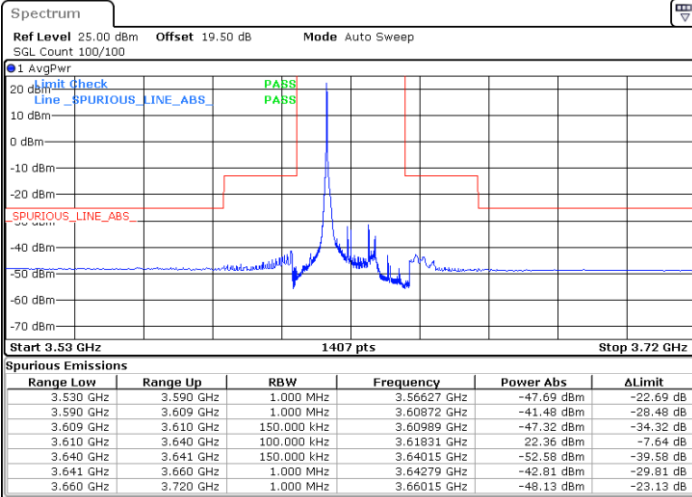

Date: 20.MAR.2024 06:15:04

LTE Band 48 / 15MHz

QPSK

Lowest Channel / 1RB0

Lowest Channel / 1RBmax

Date: 20.MAR.2024 06:32:17

Date: 20.MAR.2024 06:33:38

Lowest Channel / FullIRB

N/A

Date: 20.MAR.2024 06:40:24

LTE Band 48 / 15MHz

QPSK

Middle Channel / 1RB0

Middle Channel / 1RBmax

Date: 20.MAR.2024 23:08:44

Date: 20.MAR.2024 23:18:47

Middle Channel / FullRB

N/A

Date: 20.MAR.2024 23:20:47

LTE Band 48 / 15MHz

QPSK

Highest Channel / 1RB0

Highest Channel / 1RBmax

Date: 20.MAR.2024 07:19:52

Date: 20.MAR.2024 22:37:01

Highest Channel / FullRB

N/A

Date: 20.MAR.2024 22:50:34

LTE Band 48 / 15MHz

16QAM

Lowest Channel / 1RB0

Lowest Channel / 1RBmax