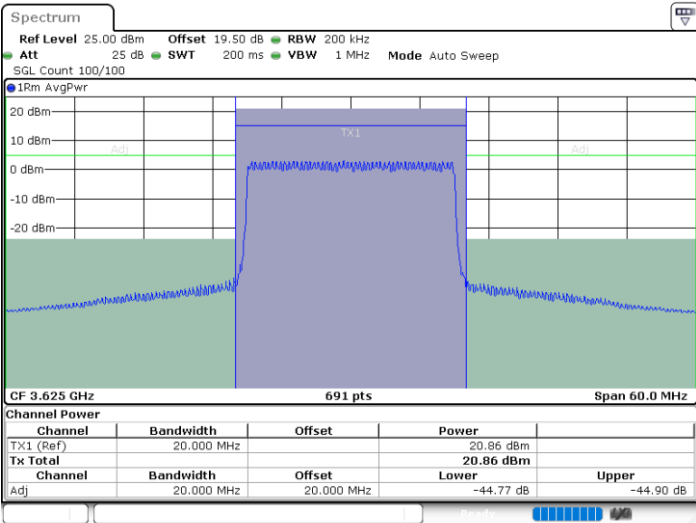

Middle Channel / FullIRB

N/A

Date: 20.MAR.2024 08:00:10