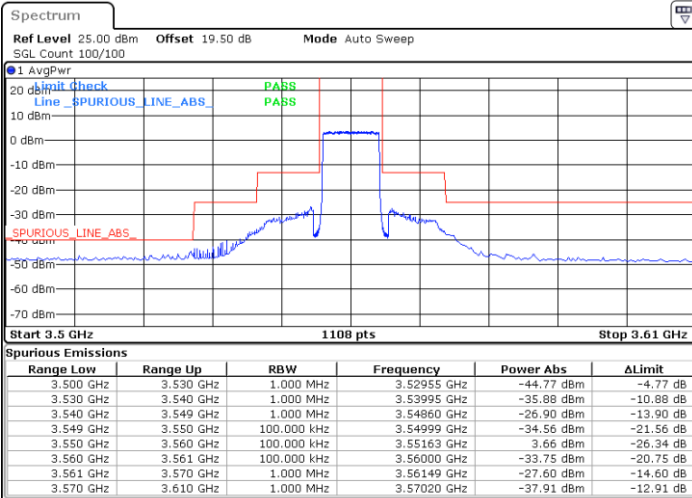

LTE Band 48 / 10MHz

QPSK

Lowest Channel / 1RB0

Lowest Channel / 1RBmax

Date: 20.MAR.2024 05:24:50

Date: 20.MAR.2024 05:26:11

Lowest Channel / FullIRB

N/A

Date: 20.MAR.2024 05:32:56

LTE Band 48 / 10MHz

QPSK

Middle Channel / 1RB0

Middle Channel / 1RBmax

Date: 20.MAR.2024 05:51:53

Date: 20.MAR.2024 05:50:33

Middle Channel / FullIRB

N/A

Date: 20.MAR.2024 05:43:48

LTE Band 48 / 10MHz

QPSK

Highest Channel / 1RB0

Highest Channel / 1RBmax

Date: 20.MAR.2024 06:09:40

Date: 20.MAR.2024 06:11:01