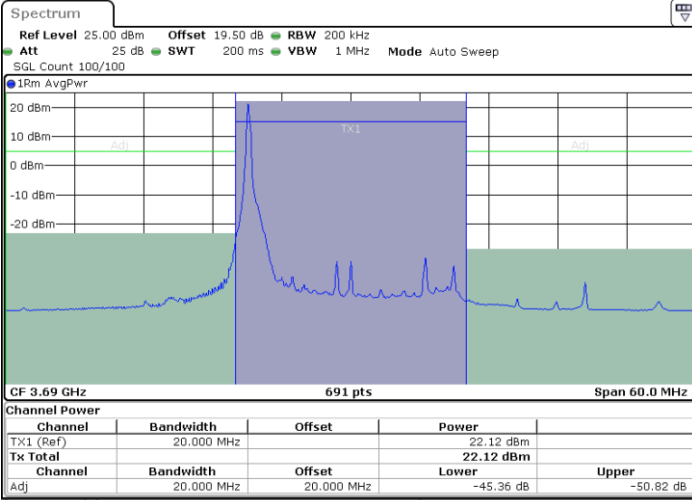

Date: 20.MAR.2024 07:55:36

Date: 20.MAR.2024 07:56:22

Middle Channel / FullIRB

N/A

Date: 20.MAR.2024 08:00:10

LTE Band 48 / 20MHz

64QAM

Highest Channel / 1RB0

Highest Channel / 1RBmax

Date: 20.MAR.2024 08:25:40

Date: 20.MAR.2024 08:24:54

Highest Channel / FullRB

N/A

Date: 20.MAR.2024 08:21:04

Conducted Band Edge

LTE Band 48 / 5MHz