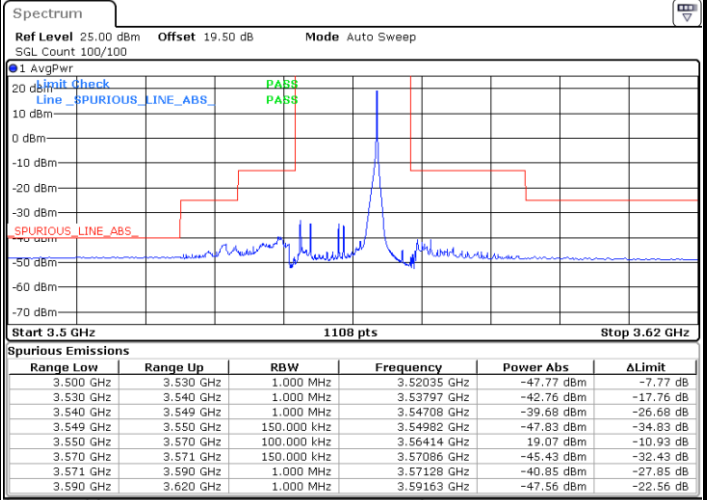

Middle Channel / 1RBmax

Date: 20.MAR.2024 23:10:45

Date: 20.MAR.2024 23:16:46

Middle Channel / FullRB

N/A

Date: 20.MAR.2024 23:22:48

LTE Band 48 / 15MHz

16QAM

Highest Channel / 1RB0

Highest Channel / 1RBmax

Date: 20.MAR.2024 07:18:30

Date: 20.MAR.2024 22:38:23

Highest Channel / FullRB

N/A

Date: 20.MAR.2024 22:45:26

LTE Band 48 / 15MHz

64QAM

Lowest Channel / 1RB0

Lowest Channel / 1RBmax

Date: 20.MAR.2024 06:29:35

Date: 20.MAR.2024 06:36:21

Lowest Channel / FullIRB

N/A

Date: 20.MAR.2024 06:37:42