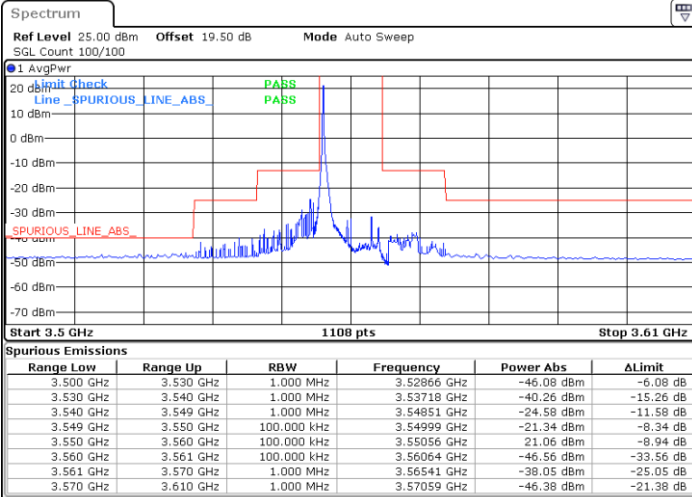

Middle Channel / 1RB0

Middle Channel / 1RBmax

Date: 20.MAR.2024 04:36:29

Date: 20.MAR.2024 04:43:12

Middle Channel / FullIRB

N/A

Date: 20.MAR.2024 04:44:33

LTE Band 48 / 5MHz

64QAM

Highest Channel / 1RB0

Highest Channel / 1RBmax

Date: 20.MAR.2024 05:10:25

Date: 20.MAR.2024 05:03:41

Highest Channel / FullRB

N/A

Date: 20.MAR.2024 05:02:20

LTE Band 48 / 10MHz

QPSK

Lowest Channel / 1RB0

Lowest Channel / 1RBmax

Date: 20.MAR.2024 05:24:50

Date: 20.MAR.2024 05:26:11

Lowest Channel / FullIRB

N/A