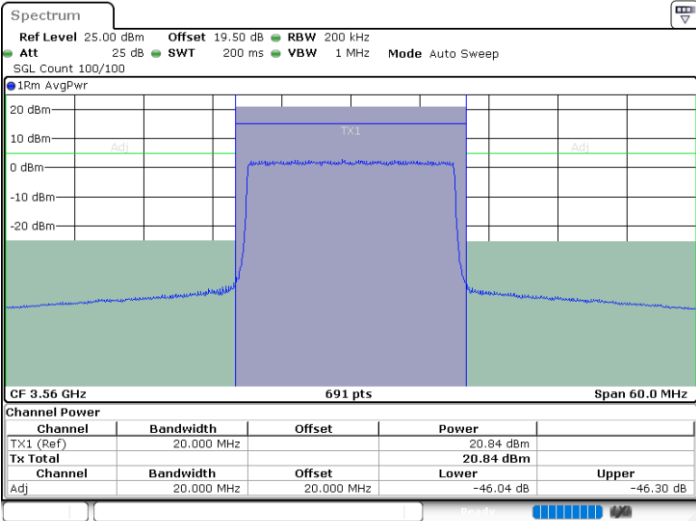

Lowest Channel / FullIRB

N/A

Date: 20.MAR.2024 07:33:53