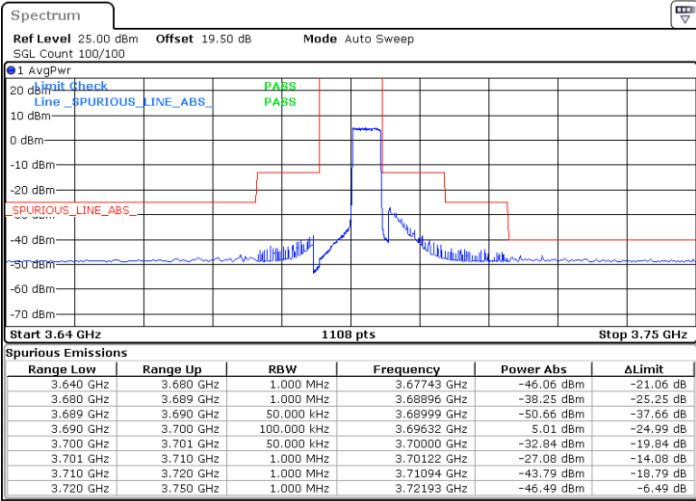

Middle Channel / 1RB0

Middle Channel / 1RBmax

Date: 20.MAR.2024 04:36:29

Date: 20.MAR.2024 04:43:12

Middle Channel / FullIRB

N/A

Date: 20.MAR.2024 04:44:33

LTE Band 48 / 5MHz

64QAM

Highest Channel / 1RB0

Highest Channel / 1RBmax

Date: 20.MAR.2024 05:10:25

Date: 20.MAR.2024 05:03:41

Highest Channel / FullRB

N/A

Date: 20.MAR.2024 05:02:20

LTE Band 48 / 10MHz

QPSK

Lowest Channel / 1RB0

Lowest Channel / 1RBmax

Date: 20.MAR.2024 05:24:50

Date: 20.MAR.2024 05:26:11

Lowest Channel / FullIRB

N/A