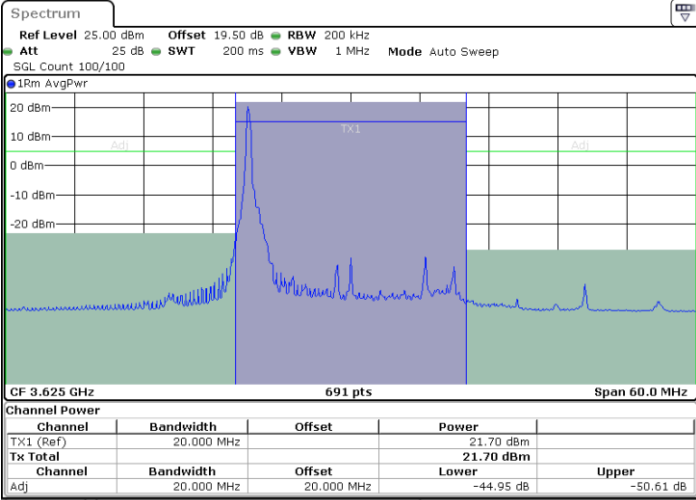

Date: 20.MAR.2024 07:36:12

Lowest Channel / FullIRB

N/A

Date: 20.MAR.2024 07:33:53

LTE Band 48 / 20MHz

64QAM

Middle Channel / 1RB0

Middle Channel / 1RBmax