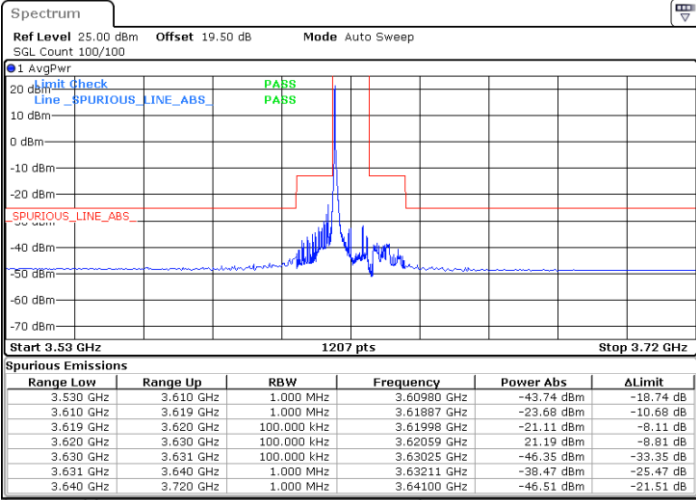

LTE Band 48 / 10MHz

QPSK

Lowest Channel / 1RB0

Lowest Channel / 1RBmax

Date: 20.MAR.2024 05:24:50

Date: 20.MAR.2024 05:26:11

Lowest Channel / FullIRB

N/A

Date: 20.MAR.2024 05:32:56

LTE Band 48 / 10MHz

QPSK

Middle Channel / 1RB0

Middle Channel / 1RBmax

Date: 20.MAR.2024 05:51:53

Date: 20.MAR.2024 05:50:33

Middle Channel / FullIRB

N/A

Date: 20.MAR.2024 05:43:48

LTE Band 48 / 10MHz

QPSK

Highest Channel / 1RB0

Highest Channel / 1RBmax

Date: 20.MAR.2024 06:09:40

Date: 20.MAR.2024 06:11:01

Highest Channel / FullRB

N/A

Date: 20.MAR.2024 06:17:46

LTE Band 48 / 10MHz

16QAM

Lowest Channel / 1RB0

Lowest Channel / 1RBmax

Date: 20.MAR.2024 05:23:29