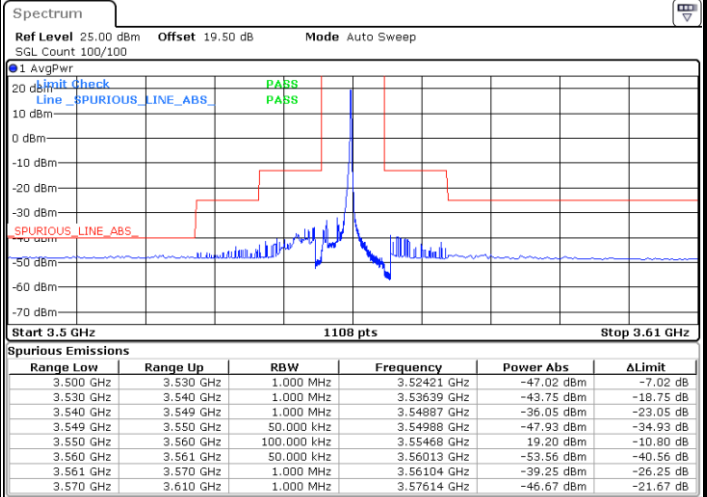

Date: 20.MAR.2024 04:41:52

Middle Channel / FullIRB

N/A

Date: 20.MAR.2024 04:45:54

LTE Band 48 / 5MHz

16QAM

Highest Channel / 1RB0

Highest Channel / 1RBmax

Date: 20.MAR.2024 05:09:04

Date: 20.MAR.2024 05:05:02

Highest Channel / FullRB

N/A

Date: 20.MAR.2024 05:00:59

LTE Band 48 / 5MHz

64QAM

Lowest Channel / 1RB0

Lowest Channel / 1RBmax

Date: 20.MAR.2024 04:25:30

Date: 20.MAR.2024 04:18:45

Lowest Channel / FullIRB

N/A

Date: 20.MAR.2024 04:17:24

LTE Band 48 / 5MHz

64QAM