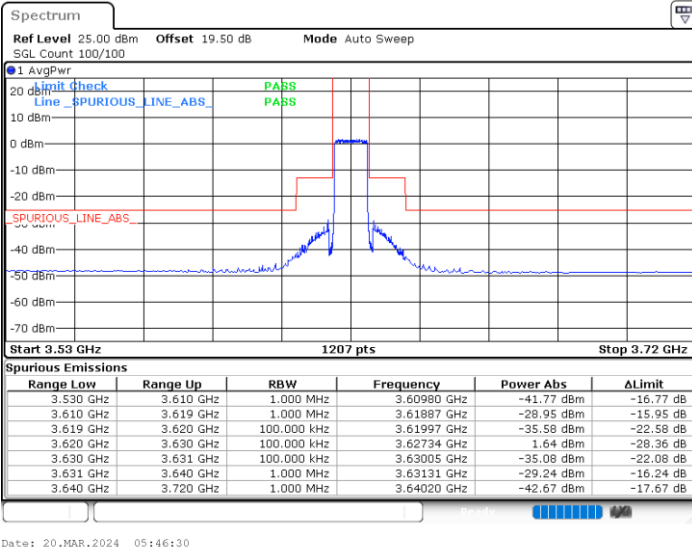

Lowest Channel / 1RB0

Lowest Channel / 1RBmax

Date: 20.MAR.2024 05:22:08

Date: 20.MAR.2024 05:28:53

Lowest Channel / FullIRB

N/A

Date: 20.MAR.2024 05:30:14

LTE Band 48 / 10MHz

64QAM

Middle Channel / 1RB0

Middle Channel / 1RBmax

Date: 20.MAR.2024 05:54:35

Date: 20.MAR.2024 05:47:51

Middle Channel / FullRB

N/A

Date: 20.MAR.2024 05:46:30

LTE Band 48 / 10MHz

64QAM

Highest Channel / 1RB0

Highest Channel / 1RBmax

Date: 20.MAR.2024 06:06:58

Date: 20.MAR.2024 06:13:43

Highest Channel / FullRB

N/A

Date: 20.MAR.2024 06:15:04

LTE Band 48 / 15MHz

QPSK

Lowest Channel / 1RB0

Lowest Channel / 1RBmax

Date: 20.MAR.2024 06:32:17

Date: 20.MAR.2024 06:33:38

Lowest Channel / FullIRB