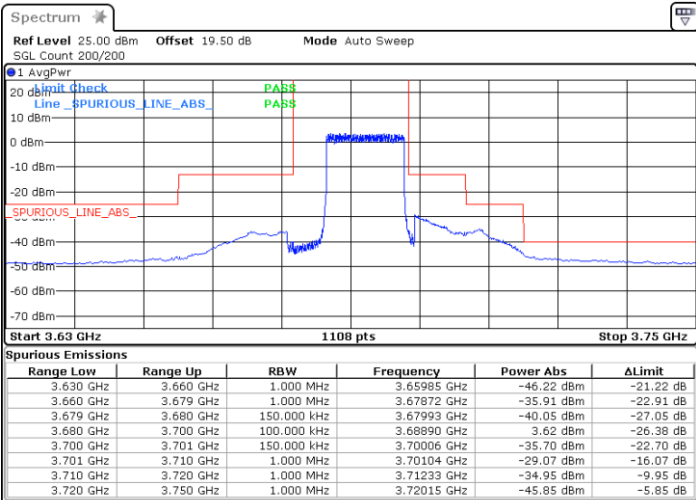

N/A

Date: 20.MAR.2024 06:40:24

LTE Band 48 / 15MHz

QPSK

Middle Channel / 1RB0

Middle Channel / 1RBmax

Date: 20.MAR.2024 23:08:44

Date: 20.MAR.2024 23:18:47

Middle Channel / FullRB

N/A

Date: 20.MAR.2024 23:20:47

LTE Band 48 / 15MHz

QPSK

Highest Channel / 1RB0

Highest Channel / 1RBmax

Date: 20.MAR.2024 07:19:52

Date: 20.MAR.2024 22:37:01

Highest Channel / FullRB

N/A

Date: 20.MAR.2024 22:50:34

LTE Band 48 / 15MHz

16QAM

Lowest Channel / 1RB0

Lowest Channel / 1RBmax