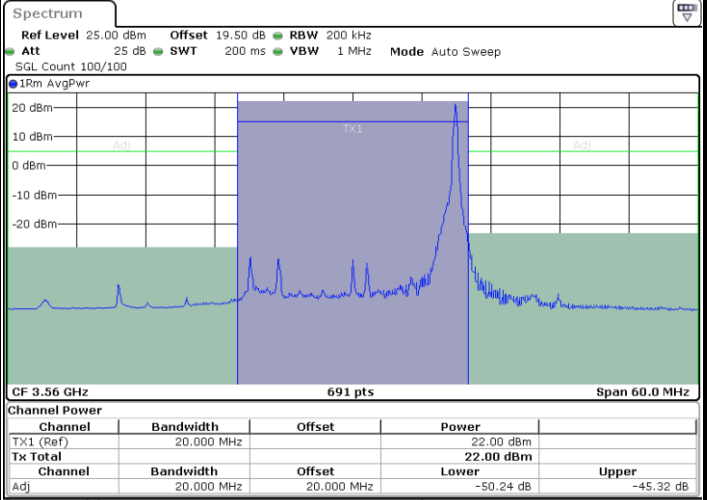

Highest Channel / FullRB

N/A

Date: 20.MAR.2024 07:11:16

LTE Band 48 / 20MHz

64QAM

Lowest Channel / 1RB0

Lowest Channel / 1RBmax

Date: 20.MAR.2024 07:36:58