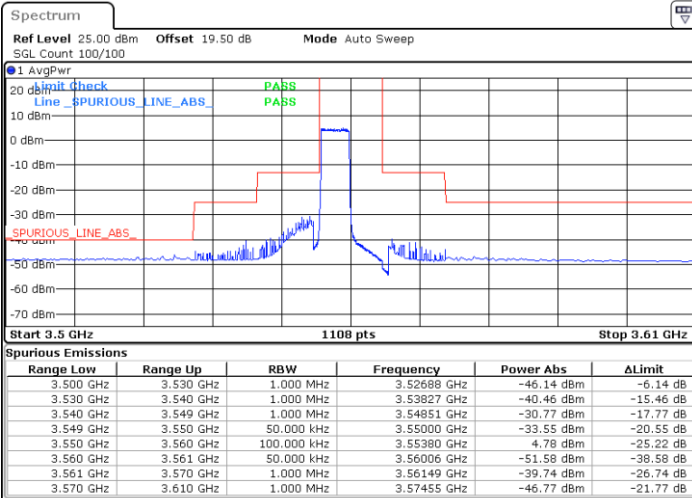

Date: 20.MAR.2024 05:09:04

Date: 20.MAR.2024 05:05:02

Highest Channel / FullRB

N/A

Date: 20.MAR.2024 05:00:59

LTE Band 48 / 5MHz

64QAM

Lowest Channel / 1RB0

Lowest Channel / 1RBmax

Date: 20.MAR.2024 04:25:30

Date: 20.MAR.2024 04:18:45

Lowest Channel / FullIRB

N/A

Date: 20.MAR.2024 04:17:24

LTE Band 48 / 5MHz

64QAM

Middle Channel / 1RB0

Middle Channel / 1RBmax

Date: 20.MAR.2024 04:36:29

Date: 20.MAR.2024 04:43:12

Middle Channel / FullIRB

N/A

Date: 20.MAR.2024 04:44:33

LTE Band 48 / 5MHz