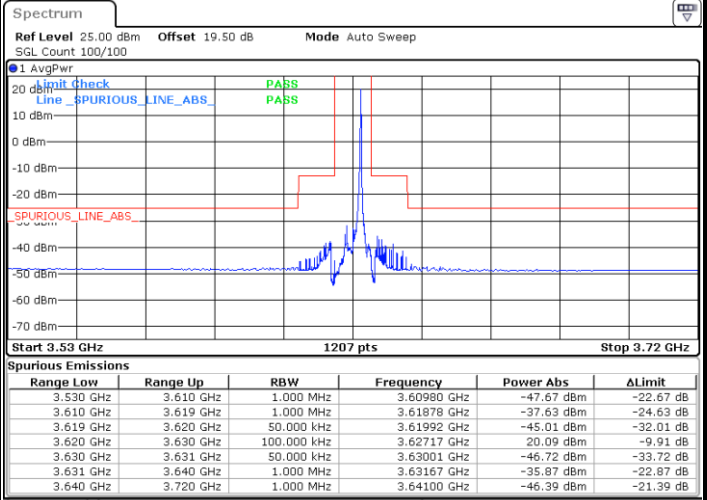

N/A

Date: 20.MAR.2024 04:59:38

LTE Band 48 / 5MHz

16QAM

Lowest Channel / 1RB0

Lowest Channel / 1RBmax

Date: 20.MAR.2024 04:24:09

Date: 20.MAR.2024 04:20:06

Lowest Channel / FullIRB

N/A

Date: 20.MAR.2024 04:16:03

LTE Band 48 / 5MHz

16QAM

Middle Channel / 1RB0

Middle Channel / 1RBmax

Date: 20.MAR.2024 04:37:49

Date: 20.MAR.2024 04:41:52

Middle Channel / FullIRB

N/A

Date: 20.MAR.2024 04:45:54

LTE Band 48 / 5MHz

16QAM

Highest Channel / 1RB0

Highest Channel / 1RBmax