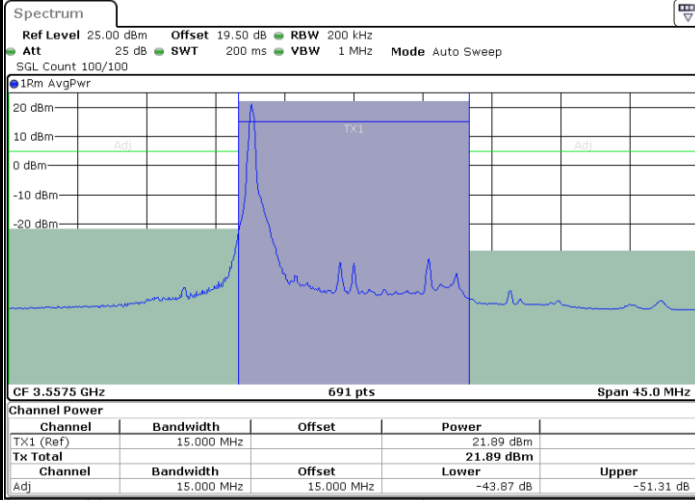

LTE Band 48 / 15MHz

64QAM

Lowest Channel / 1RB0

Date: 20.MAR.2024 06:28:27

Lowest Channel / 1RBmax

Date: 20.MAR.2024 06:24:31

Lowest Channel / FullIRB

Date: 20.MAR.2024 06:23:44