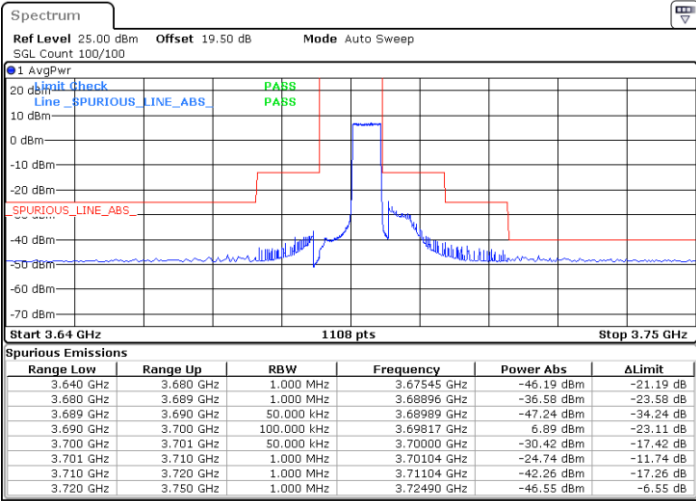

LTE Band 48 / 5MHz

QPSK

Middle Channel / 1RB0

Middle Channel / 1RBmax

Date: 20.MAR.2024 04:39:10

Date: 20.MAR.2024 04:40:31

Middle Channel / FullIRB

N/A

Date: 20.MAR.2024 04:47:15

LTE Band 48 / 5MHz

QPSK

Highest Channel / 1RB0

Highest Channel / 1RBmax

Date: 20.MAR.2024 05:07:43

Date: 20.MAR.2024 05:06:22

Highest Channel / FullRB

N/A

Date: 20.MAR.2024 04:59:38

LTE Band 48 / 5MHz

16QAM

Lowest Channel / 1RB0

Lowest Channel / 1RBmax

Date: 20.MAR.2024 04:24:09

Date: 20.MAR.2024 04:20:06