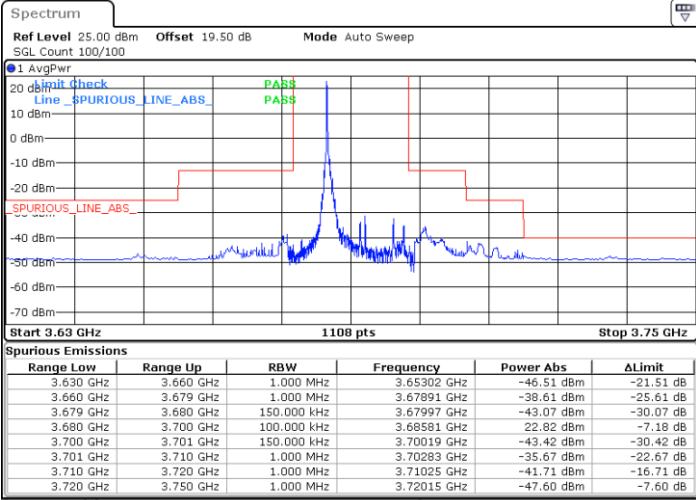

N/A

Date: 20.MAR.2024 06:40:24

LTE Band 48 / 15MHz

QPSK

Middle Channel / 1RB0

Middle Channel / 1RBmax

Date: 20.MAR.2024 23:08:44

Date: 20.MAR.2024 23:18:47

Middle Channel / FullRB

N/A

Date: 20.MAR.2024 23:20:47

LTE Band 48 / 15MHz

QPSK

Highest Channel / 1RB0

Highest Channel / 1RBmax

Date: 20.MAR.2024 07:19:52

Date: 20.MAR.2024 22:37:01

Highest Channel / FullRB

N/A

Date: 20.MAR.2024 22:50:34

LTE Band 48 / 15MHz

16QAM

Lowest Channel / 1RB0

Lowest Channel / 1RBmax

Date: 20.MAR.2024 06:30:56

Date: 20.MAR.2024 06:34:59

Lowest Channel / FullIRB

N/A

Date: 20.MAR.2024 06:39:03

LTE Band 48 / 15MHz

16QAM

Middle Channel / 1RB0