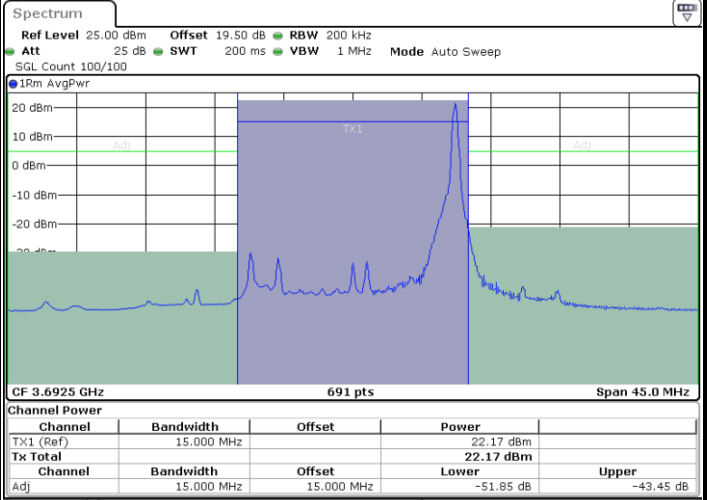

N/A

Date: 20.MAR.2024 06:48:37

LTE Band 48 / 15MHz

64QAM

Highest Channel / 1RB0

Highest Channel / 1RBmax

Date: 20.MAR.2024 07:16:01

Date: 20.MAR.2024 07:12:03

Highest Channel / FullRB

N/A

Date: 20.MAR.2024 07:11:16

LTE Band 48 / 20MHz

64QAM

Lowest Channel / 1RB0

Lowest Channel / 1RBmax

Date: 20.MAR.2024 07:36:58