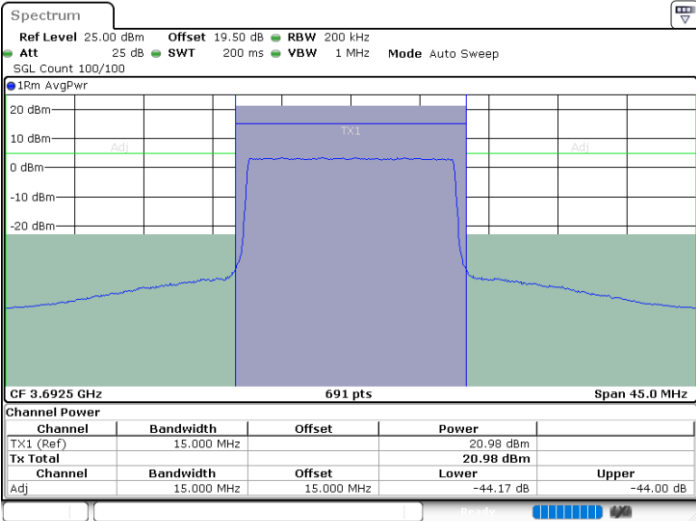

Highest Channel / FullRB

N/A

Date: 20.MAR.2024 07:11:16