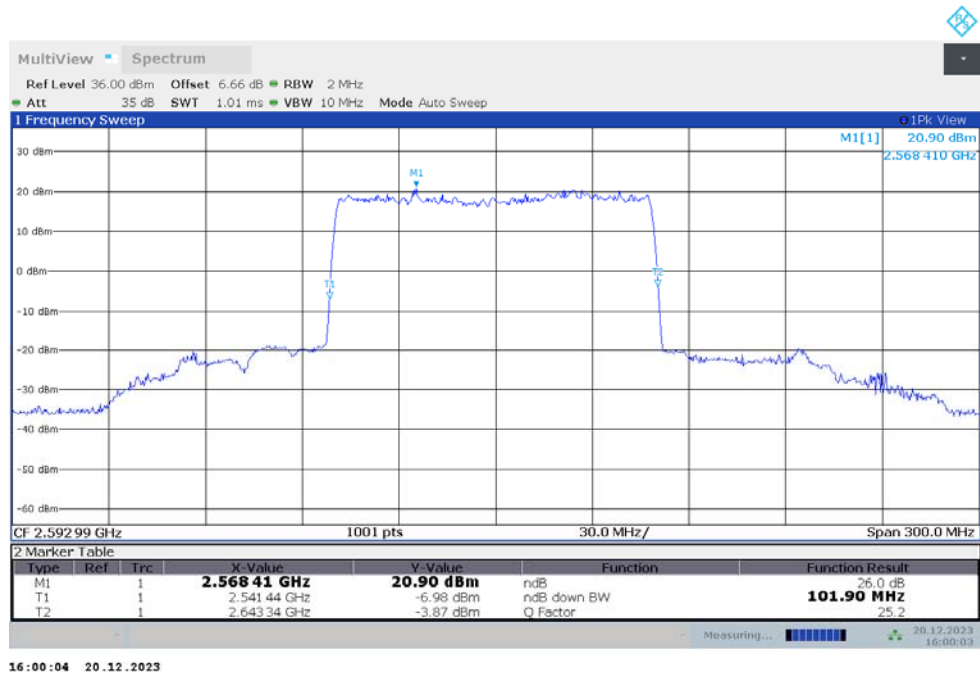

n41

n41,100MHz(-26dBc)

Frequency (MHz)	Emission Bandwidth (-26dBc) (MHz)	
	DFT-s-pi/2 BPSK	DFT-s-QPSK
2592.99	101.900	101.900

n41,100MHz Bandwidth,DFT-s-pi/2 BPSK (-26dBc BW)