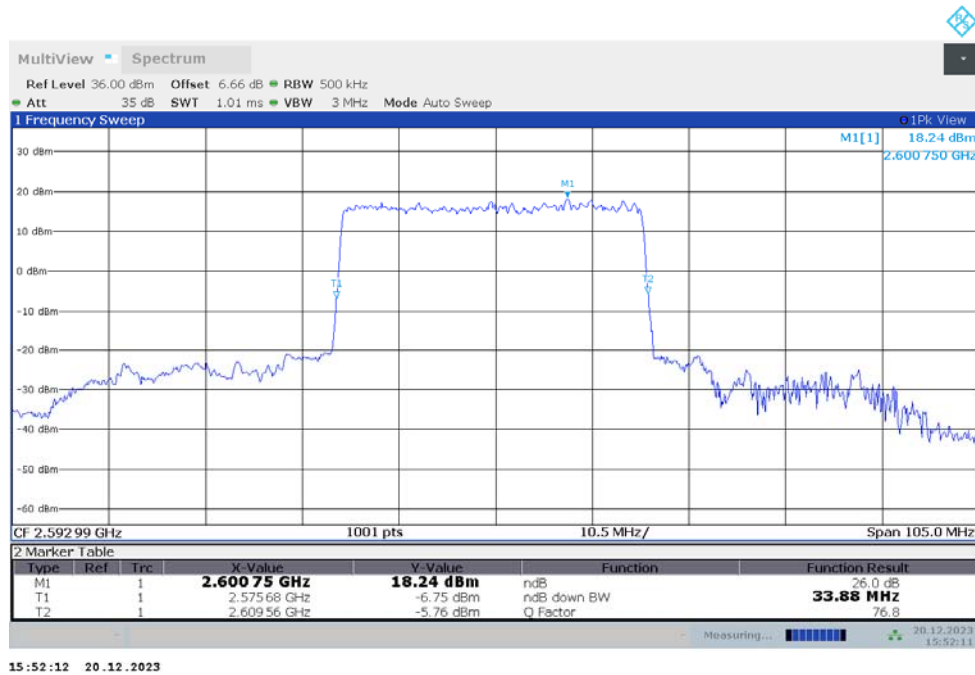

n41

n41,35MHz(-26dBc)

Frequency (MHz)	Emission Bandwidth (-26dBc) (MHz)	
	DFT-s-pi/2 BPSK	DFT-s-QPSK
2592.99	33.880	33.880

n41,35MHz Bandwidth,DFT-s-pi/2 BPSK (-26dBc BW)