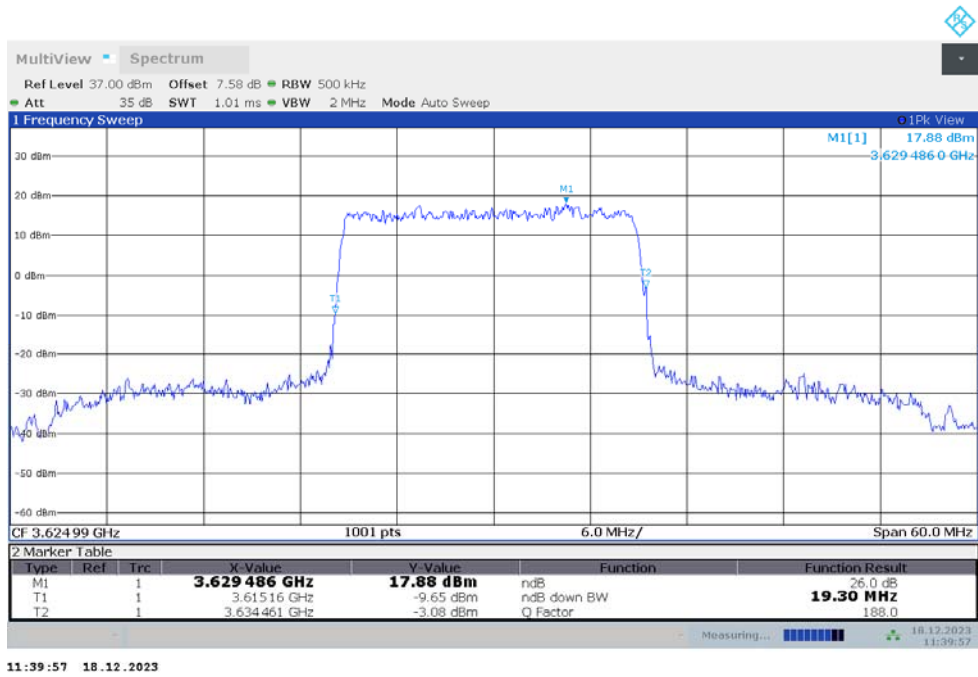

n48

n48,20MHz(-26dBc)

Frequency (MHz)	Emission Bandwidth (-26dBc) (MHz)	
	DFT-s-pi/2 BPSK	DFT-s-QPSK
3624.99	19.301	19.181

n48,20MHz Bandwidth,DFT-s-pi/2 BPSK (-26dBc BW)