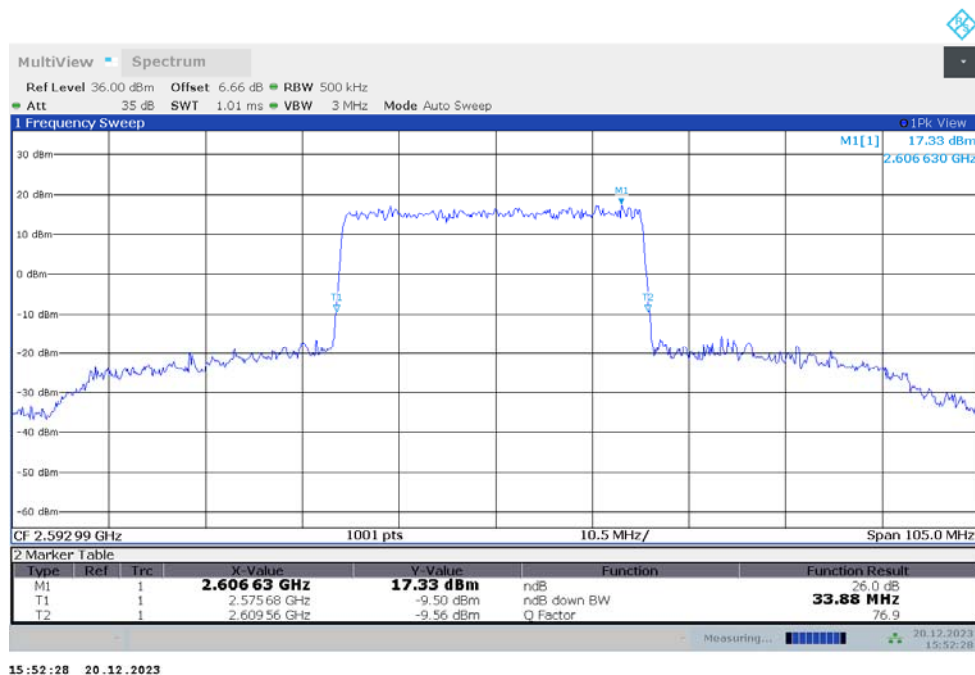

n41

n41,35MHz(-26dBc)

Frequency (MHz)	Emission Bandwidth (-26dBc) (MHz)	
	DFT-s-pi/2 BPSK	DFT-s-QPSK
2592.99	33.880	33.880

n41,35MHz Bandwidth,DFT-s-pi/2 BPSK (-26dBc BW)

n41,35MHz Bandwidth,DFT-s-QPSK (-26dBc BW)