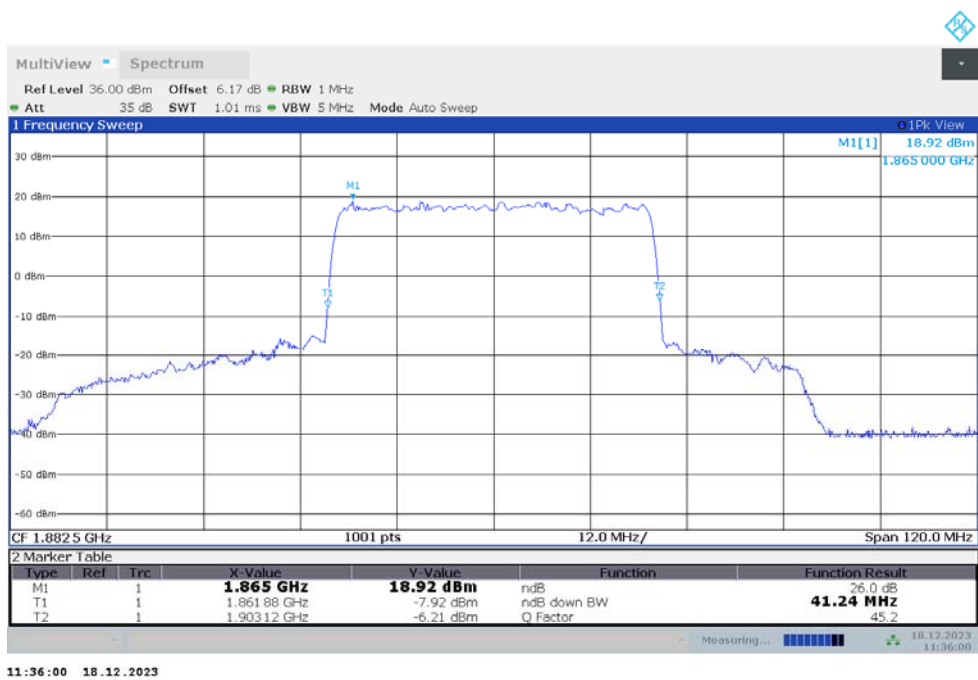

n25

n25,40MHz(-26dBc)

Frequency (MHz)	Emission Bandwidth (-26dBc) (MHz)	
	DFT-s-pi/2 BPSK	DFT-s-QPSK
1882.5	41.240	41.240

n25,40MHz Bandwidth,DFT-s-pi/2 BPSK (-26dBc BW)

n25,40MHz Bandwidth,DFT-s-QPSK (-26dBc BW)