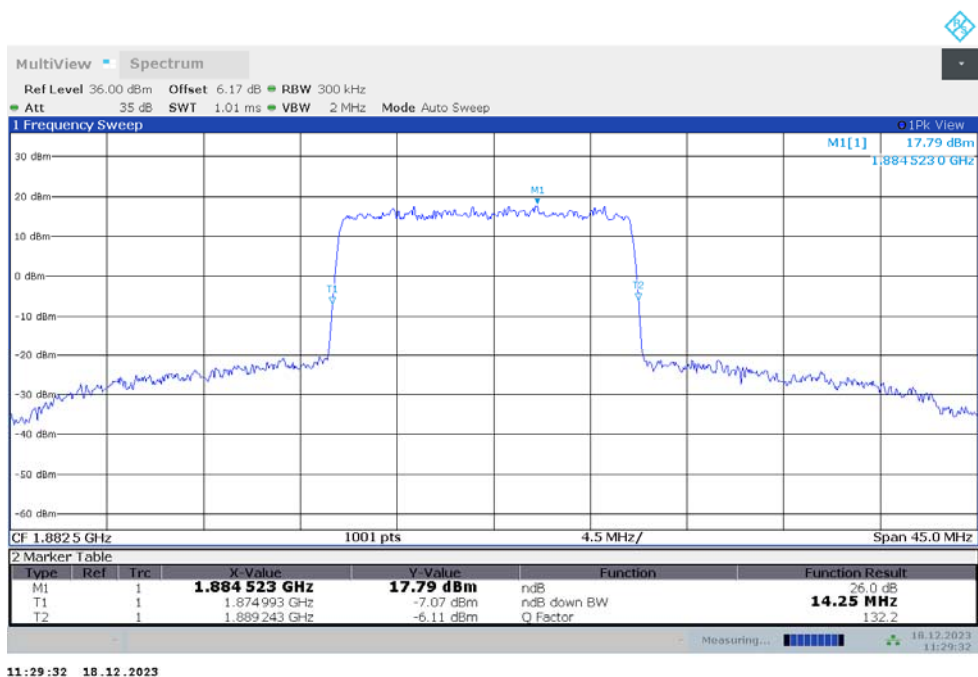

n25

n25,15MHz(-26dBc)

Frequency (MHz)	Emission Bandwidth (-26dBc) (MHz)	
	DFT-s-pi/2 BPSK	DFT-s-QPSK
1882.5	14.251	14.251

n25,15MHz Bandwidth,DFT-s-pi/2 BPSK (-26dBc BW)

n25,15MHz Bandwidth,DFT-s-QPSK (-26dBc BW)