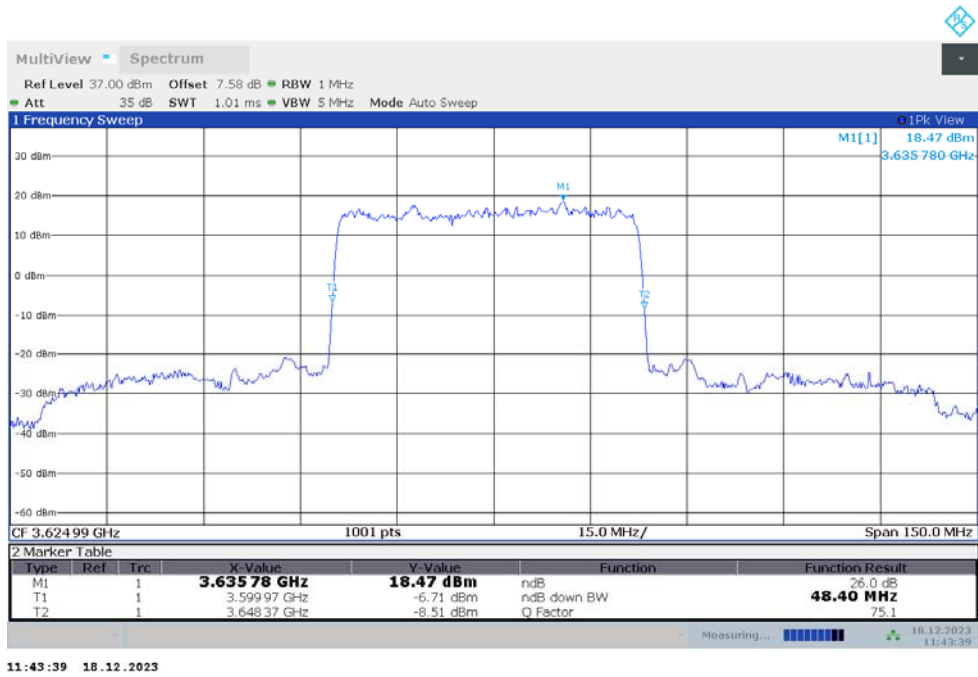

n48

n48,50MHz(-26dBc)

Frequency (MHz)	Emission Bandwidth (-26dBc) (MHz)	
	DFT-s-pi/2 BPSK	DFT-s-QPSK
3624.99	48.400	48.550

n48,50MHz Bandwidth,DFT-s-pi/2 BPSK (-26dBc BW)