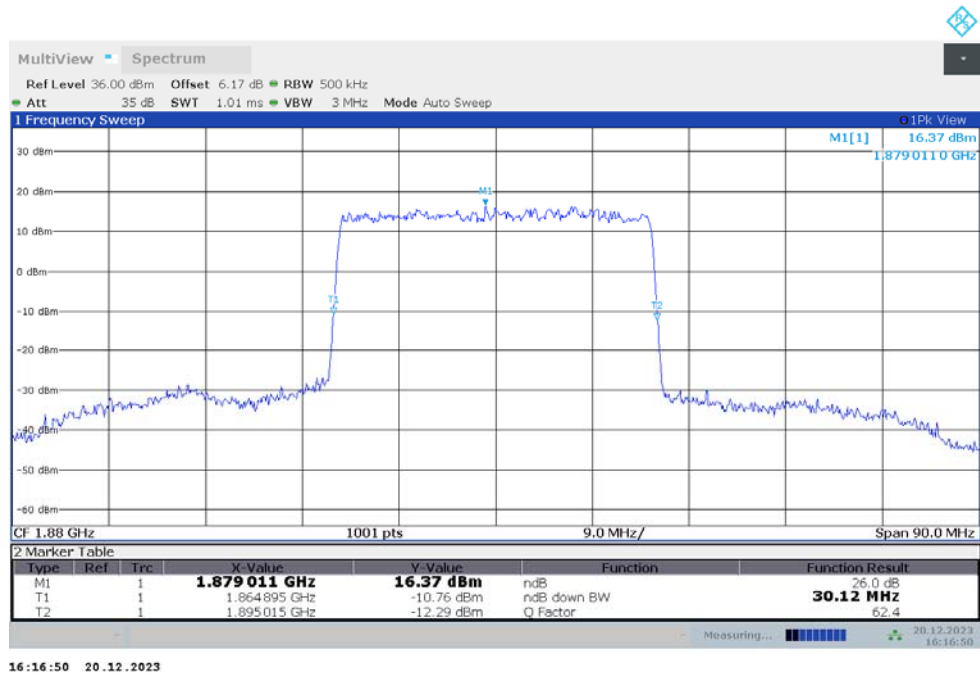

n2

n2,30MHz(-26dBc)

Frequency (MHz)	Emission Bandwidth (-26dBc) (MHz)	
	DFT-s-pi/2 BPSK	DFT-s-QPSK
1880	30.120	30.030

n2,30MHz Bandwidth,DFT-s-pi/2 BPSK (-26dBc BW)