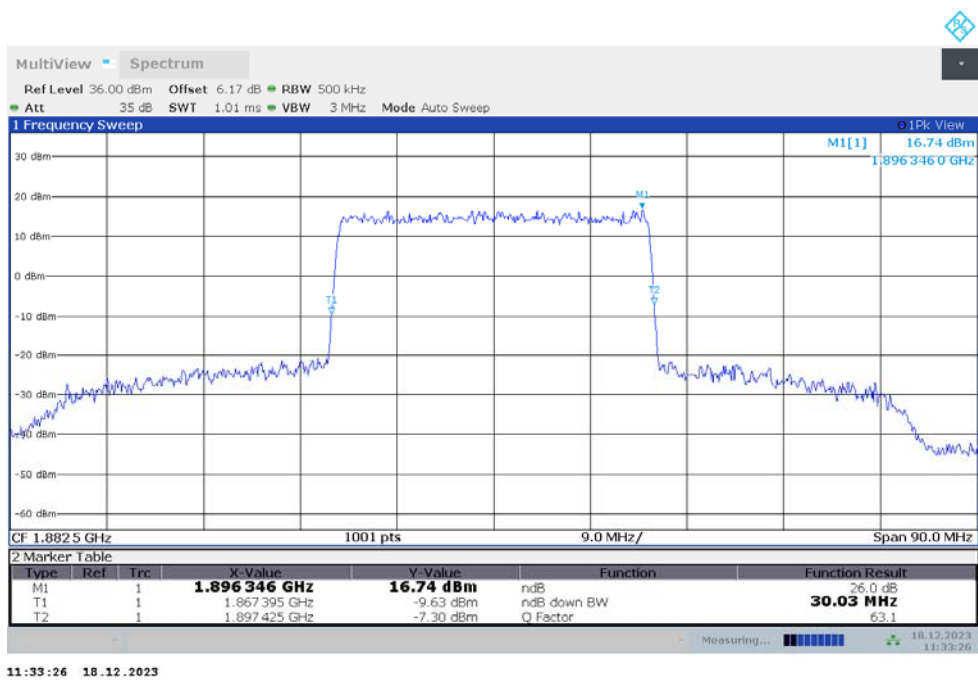

n25

n25,30MHz(-26dBc)

Frequency (MHz)	Emission Bandwidth (-26dBc) (MHz)	
	DFT-s-pi/2 BPSK	DFT-s-QPSK
1882.5	30.030	30.030

n25,30MHz Bandwidth,DFT-s-pi/2 BPSK (-26dBc BW)

n25,30MHz Bandwidth,DFT-s-QPSK (-26dBc BW)