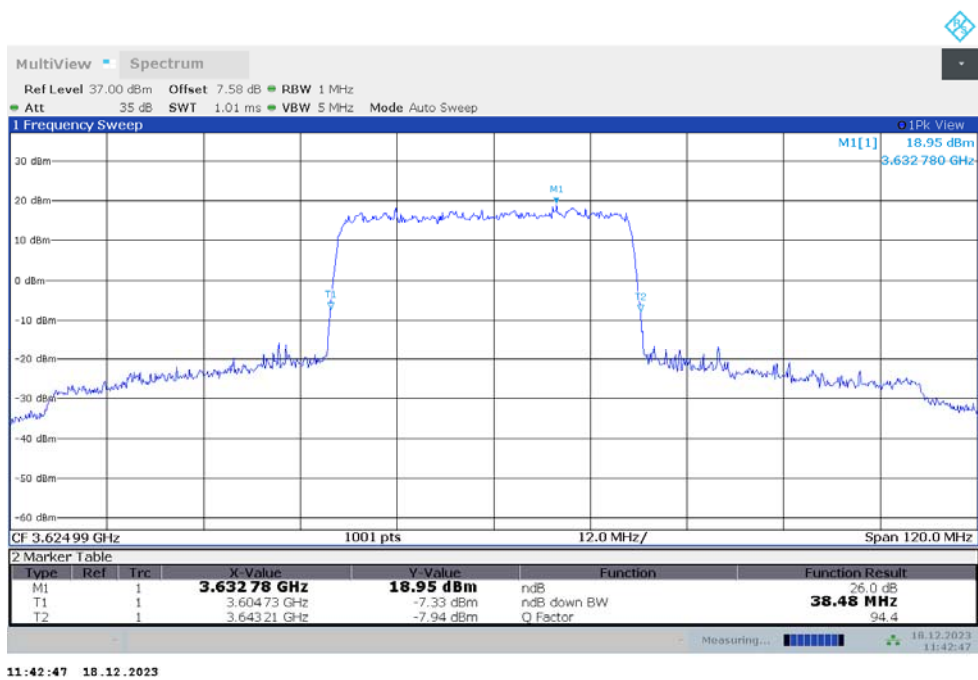

n48

n48,40MHz(-26dBc)

Frequency (MHz)	Emission Bandwidth (-26dBc) (MHz)	
	DFT-s-pi/2 BPSK	DFT-s-QPSK
3624.99	38.480	38.480

n48,40MHz Bandwidth,DFT-s-pi/2 BPSK (-26dBc BW)

n48,40MHz Bandwidth,DFT-s-QPSK (-26dBc BW)