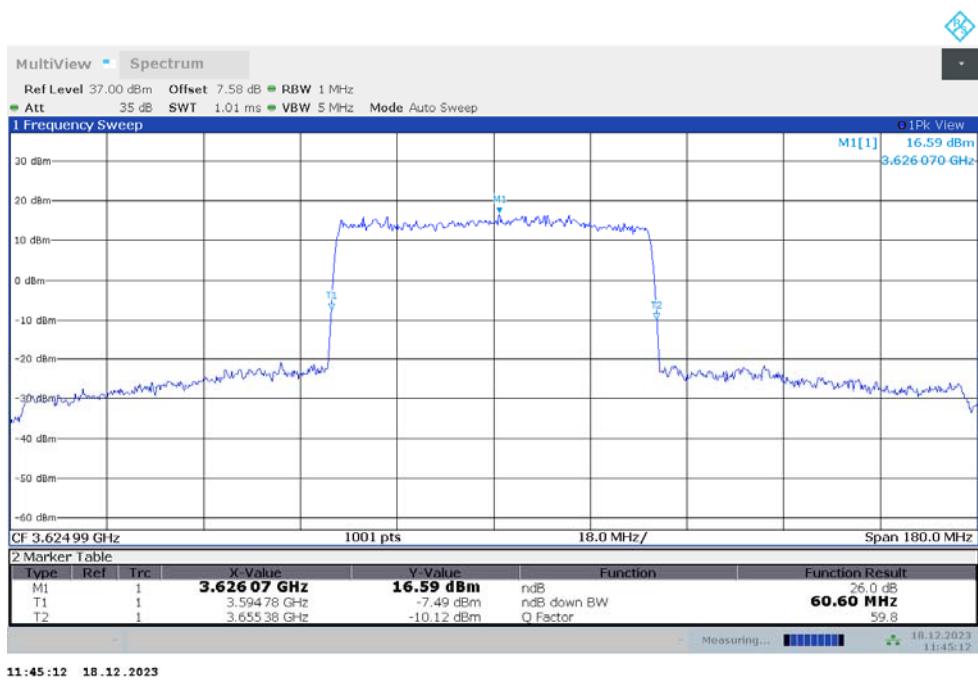

n48

n48,60MHz(-26dBc)

Frequency (MHz)	Emission Bandwidth (-26dBc) (MHz)	
	DFT-s-pi/2 BPSK	DFT-s-QPSK
3624.99	60.780	60.600

n48,60MHz Bandwidth,DFT-s-pi/2 BPSK (-26dBc BW)

n48,60MHz Bandwidth,DFT-s-QPSK (-26dBc BW)