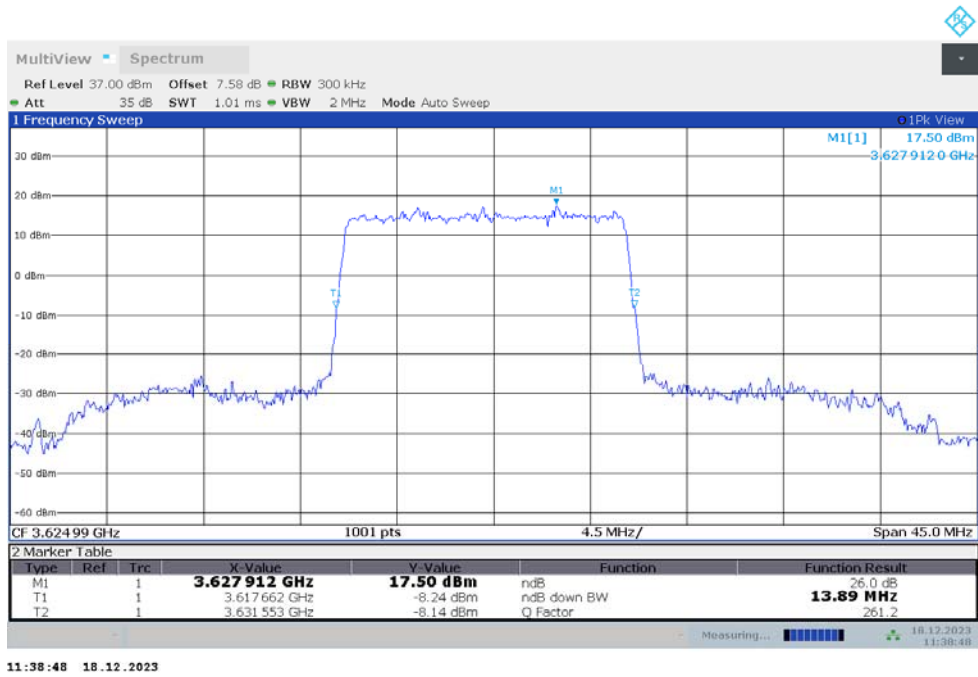

n48

n48,15MHz(-26dBc)

Frequency (MHz)	Emission Bandwidth (-26dBc) (MHz)	
	DFT-s-pi/2 BPSK	DFT-s-QPSK
3624.99	13.891	13.891

n48,15MHz Bandwidth,DFT-s-pi/2 BPSK (-26dBc BW)