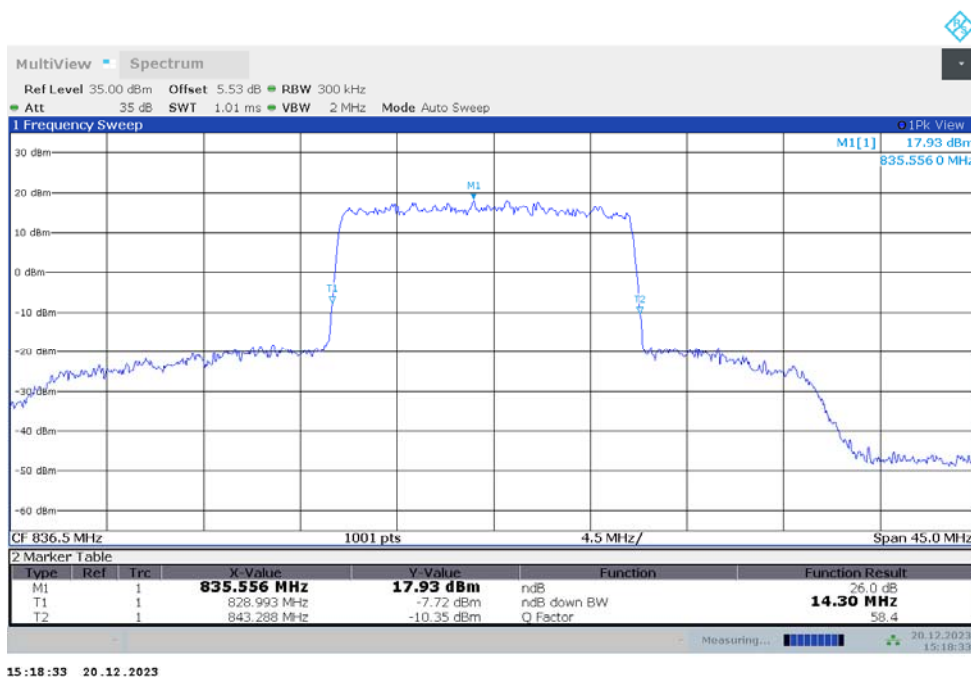

n5

n5,15MHz(-26dBc)

Frequency (MHz)	Emission Bandwidth (-26dBc) (MHz)	
	DFT-s-pi/2 BPSK	DFT-s-QPSK
836.5	14.296	14.296

n5,15MHz Bandwidth,DFT-s-pi/2 BPSK (-26dBc BW)

n5,15MHz Bandwidth,DFT-s-QPSK (-26dBc BW)