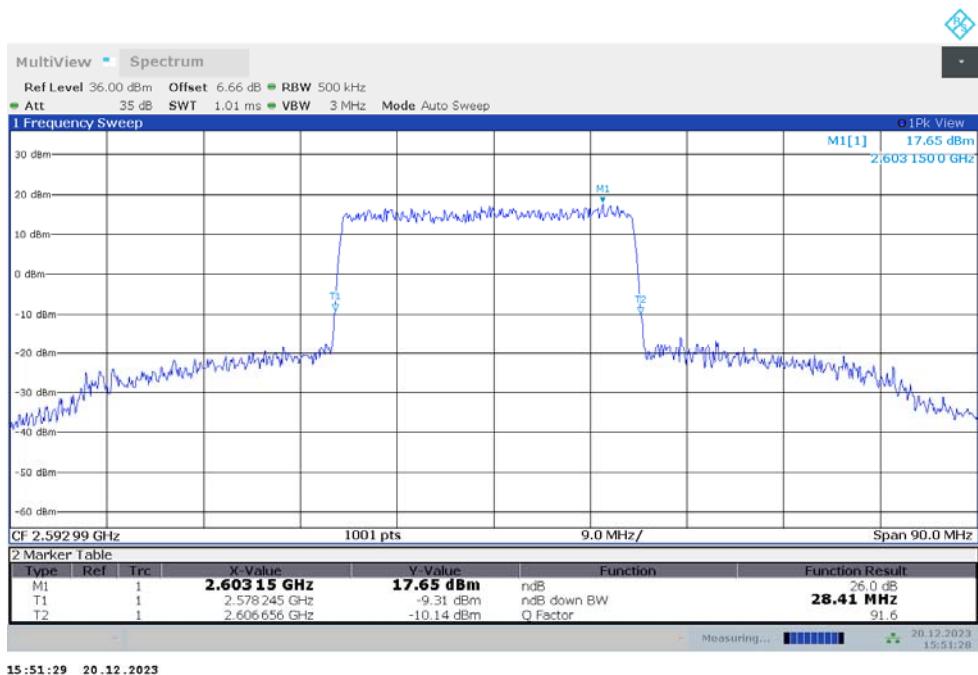

n41

n41,30MHz(-26dBc)

Frequency (MHz)	Emission Bandwidth (-26dBc) (MHz)	
	DFT-s-pi/2 BPSK	DFT-s-QPSK
2592.99	28.142	28.412

n41,30MHz Bandwidth,DFT-s-pi/2 BPSK (-26dBc BW)

n41,30MHz Bandwidth,DFT-s-QPSK (-26dBc BW)