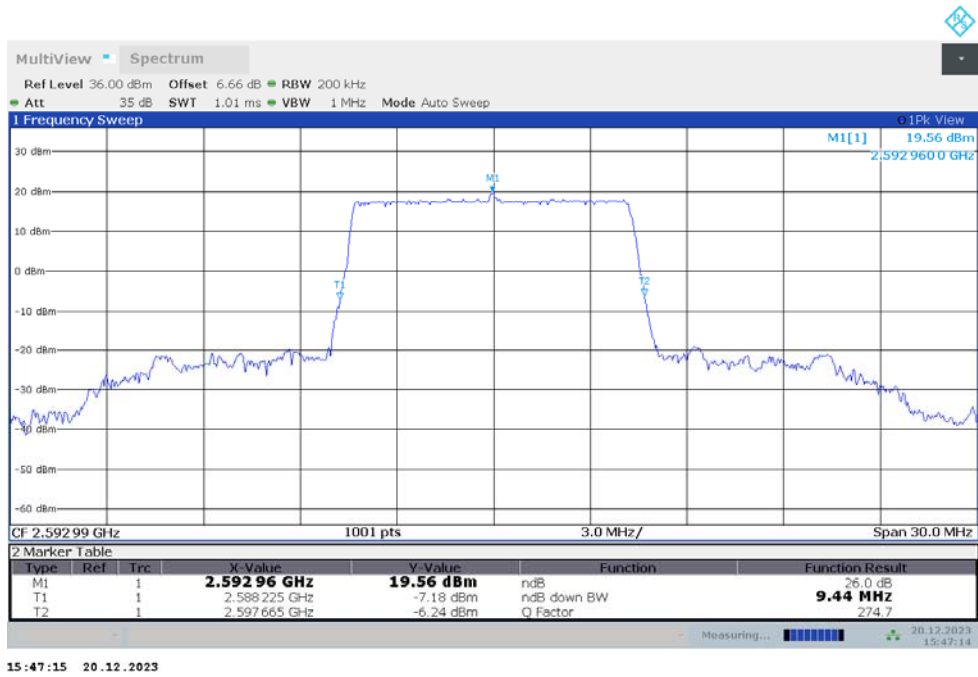

n41

n41,10MHz(-26dBc)

Frequency (MHz)	Emission Bandwidth (-26dBc) (MHz)	
	DFT-s-pi/2 BPSK	DFT-s-QPSK
2592.99	9.441	9.441

n41,10MHz Bandwidth,DFT-s-pi/2 BPSK (-26dBc BW)