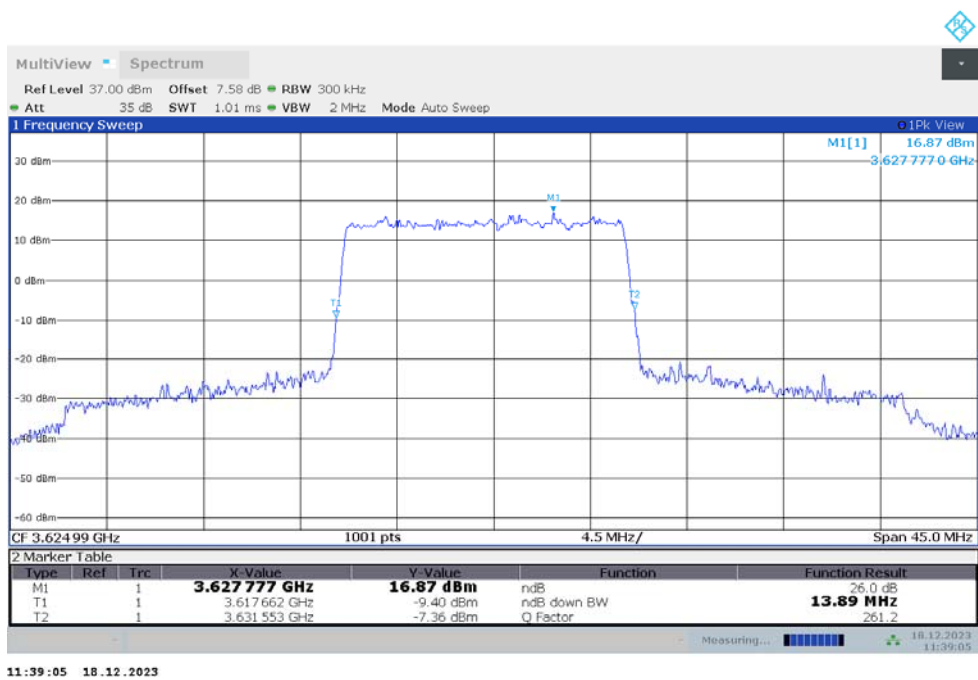

n48

n48,15MHz(-26dBc)

Frequency (MHz)	Emission Bandwidth (-26dBc) (MHz)	
	DFT-s-pi/2 BPSK	DFT-s-QPSK
3624.99	13.891	13.891

n48,15MHz Bandwidth,DFT-s-pi/2 BPSK (-26dBc BW)

n48,15MHz Bandwidth,DFT-s-QPSK (-26dBc BW)