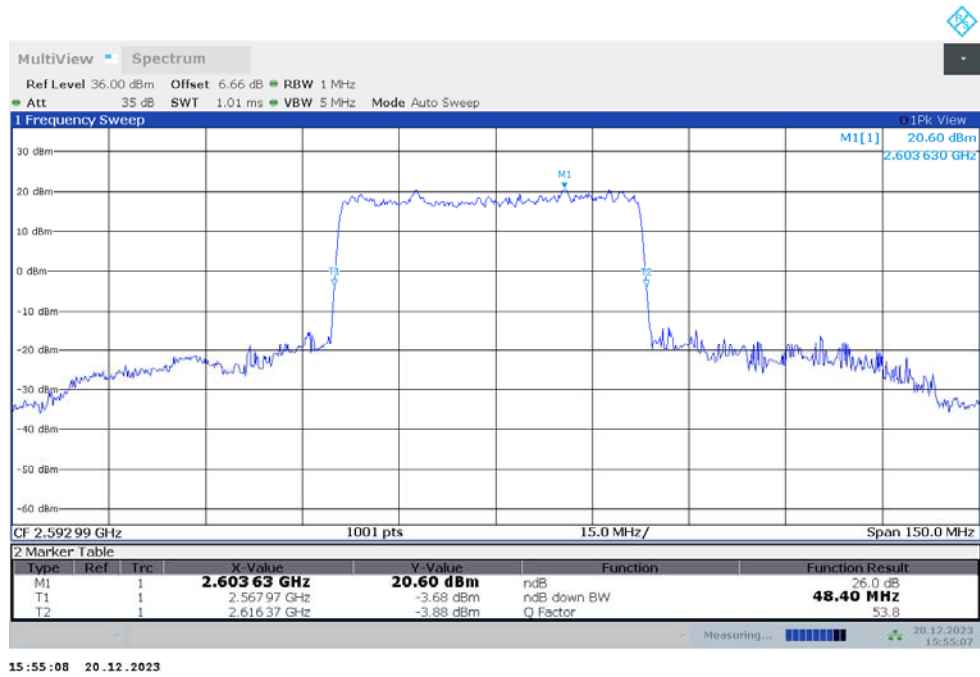

n41

n41,50MHz(-26dBc)

Frequency (MHz)	Emission Bandwidth (-26dBc) (MHz)	
	DFT-s-pi/2 BPSK	DFT-s-QPSK
2592.99	48.400	48.700

n41,50MHz Bandwidth,DFT-s-pi/2 BPSK (-26dBc BW)