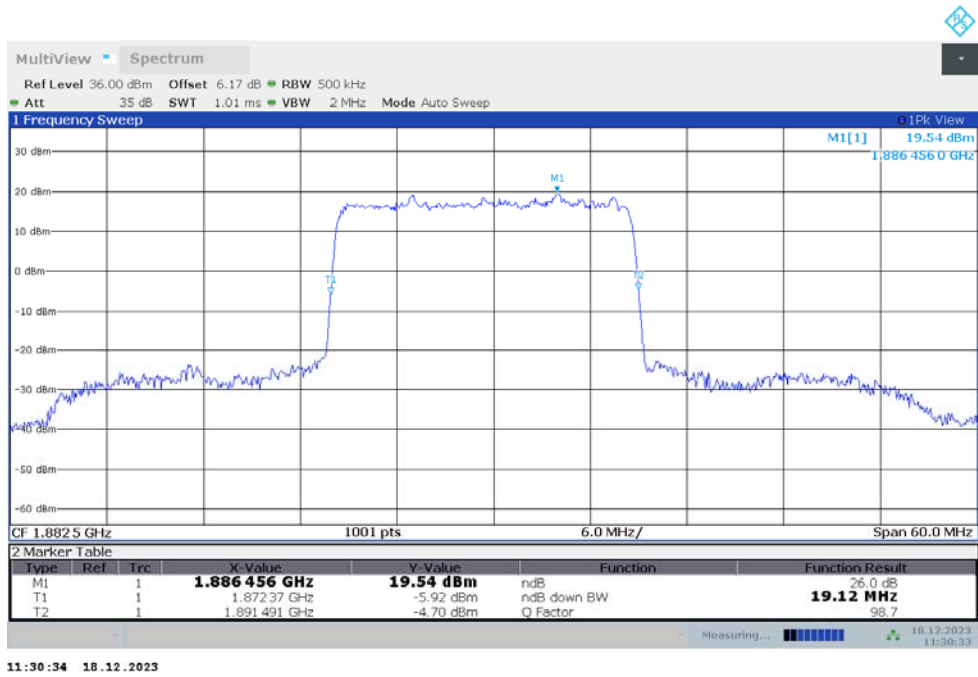

n25

n25,20MHz(-26dBc)

Frequency (MHz)	Emission Bandwidth (-26dBc) (MHz)	
	DFT-s-pi/2 BPSK	DFT-s-QPSK
1882.5	19.121	19.181

n25,20MHz Bandwidth,DFT-s-pi/2 BPSK (-26dBc BW)