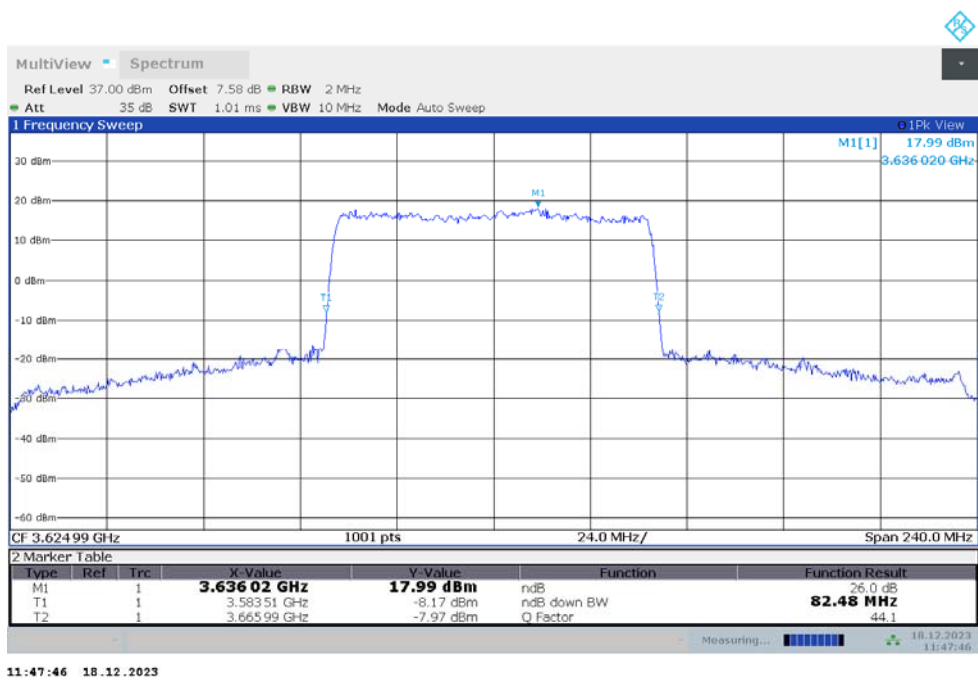

n48

n48,80MHz(-26dBc)

Frequency (MHz)	Emission Bandwidth (-26dBc) (MHz)	
	DFT-s-pi/2 BPSK	DFT-s-QPSK
3624.99	82.480	82.480

n48,80MHz Bandwidth,DFT-s-pi/2 BPSK (-26dBc BW)

n48,80MHz Bandwidth,DFT-s-QPSK (-26dBc BW)