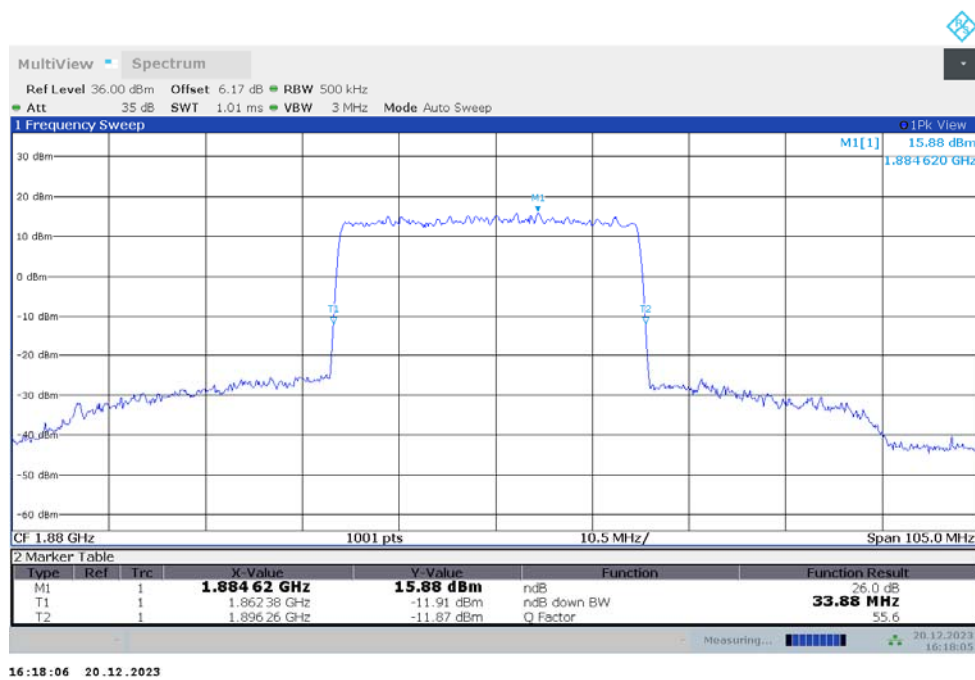

n2,35MHz Bandwidth,DFT-s-QPSK (-26dBc BW)