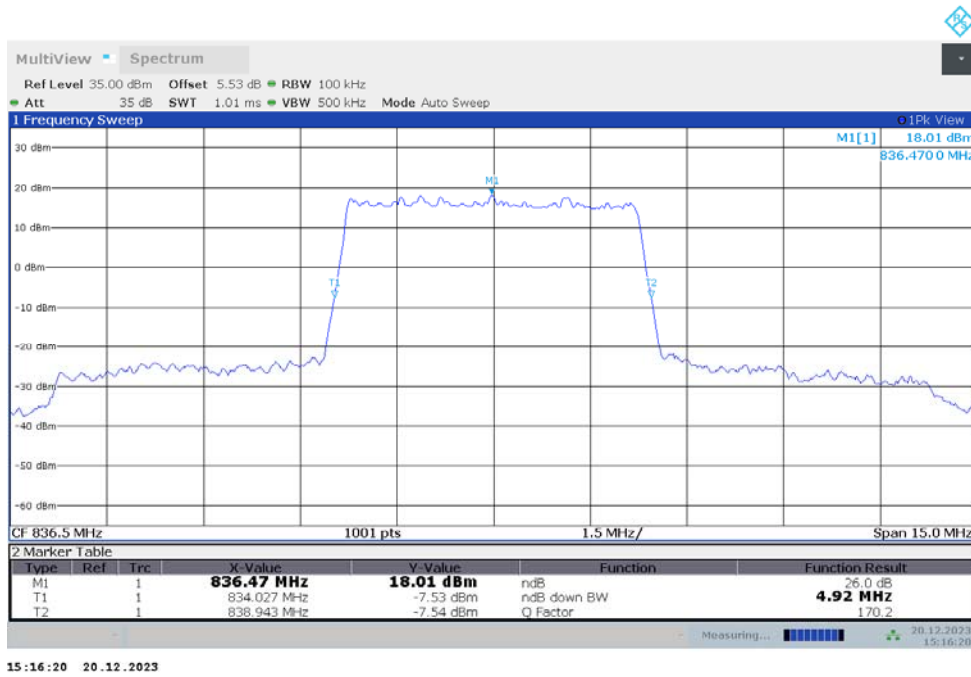

n5
n5,5MHz(-26dBc)

Frequency (MHz)	Emission Bandwidth (-26dBc) (MHz)	
	DFT-s-pi/2 BPSK	DFT-s-QPSK
836.5	4.915	4.930

n5,5MHz Bandwidth,DFT-s-pi/2 BPSK (-26dBc BW)