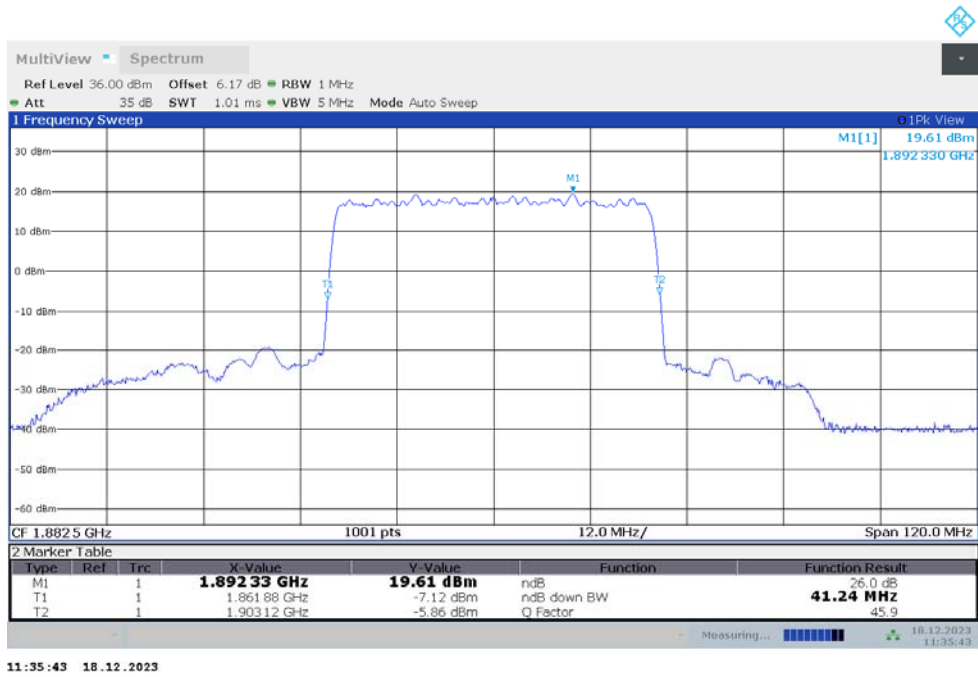

n25

n25,40MHz(-26dBc)

Frequency (MHz)	Emission Bandwidth (-26dBc) (MHz)	
	DFT-s-pi/2 BPSK	DFT-s-QPSK
1882.5	41.240	41.240

n25,40MHz Bandwidth,DFT-s-pi/2 BPSK (-26dBc BW)