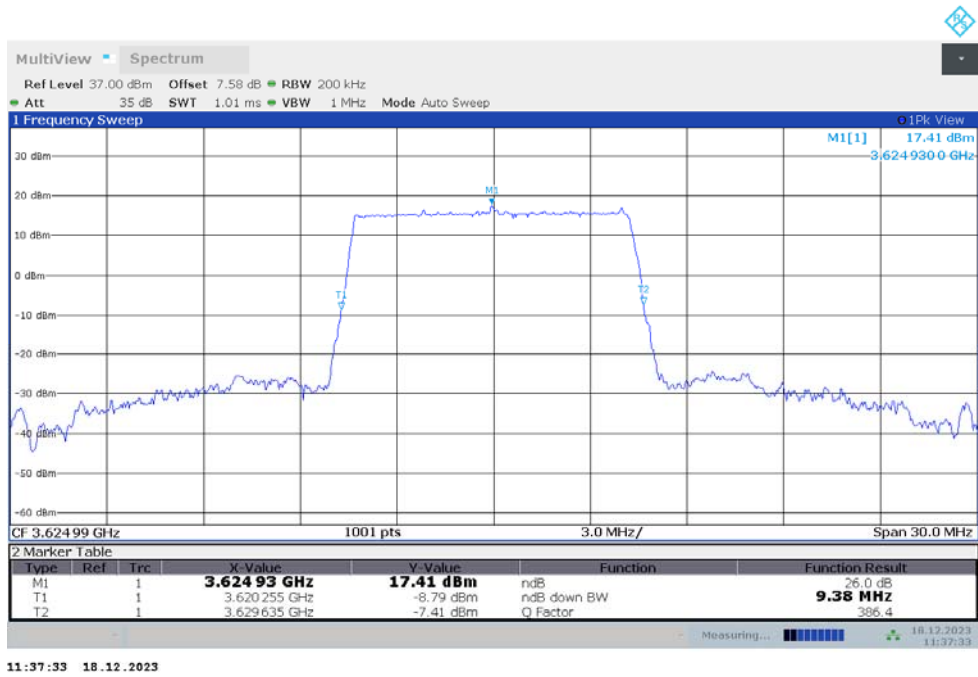

n48

n48,10MHz(-26dBc)

Frequency (MHz)	Emission Bandwidth (-26dBc) (MHz)	
	DFT-s-pi/2 BPSK	DFT-s-QPSK
3624.99	9.381	9.441

n48,10MHz Bandwidth,DFT-s-pi/2 BPSK (-26dBc BW)