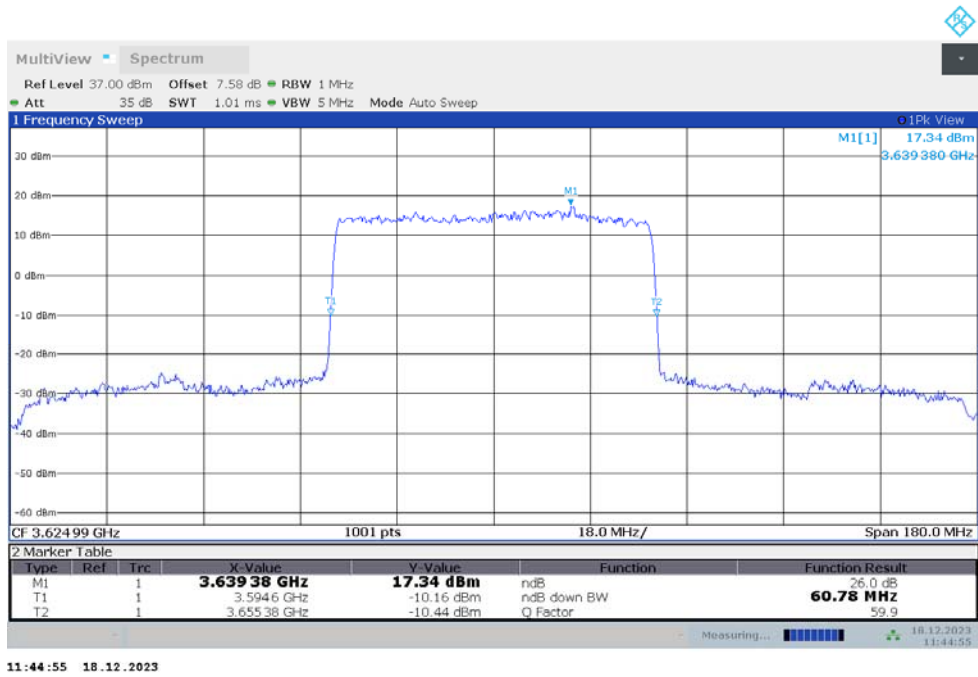

n48

n48,60MHz(-26dBc)

Frequency (MHz)	Emission Bandwidth (-26dBc) (MHz)	
	DFT-s-pi/2 BPSK	DFT-s-QPSK
3624.99	60.780	60.600

n48,60MHz Bandwidth,DFT-s-pi/2 BPSK (-26dBc BW)