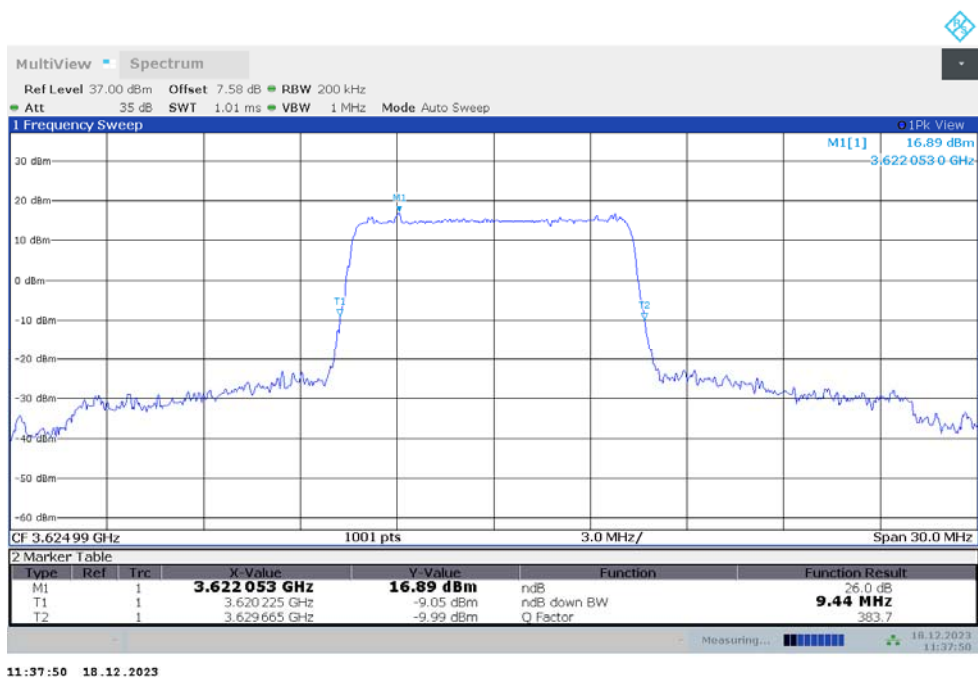

n48

n48,10MHz(-26dBc)

Frequency (MHz)	Emission Bandwidth (-26dBc) (MHz)	
	DFT-s-pi/2 BPSK	DFT-s-QPSK
3624.99	9.381	9.441

n48,10MHz Bandwidth,DFT-s-pi/2 BPSK (-26dBc BW)

n48,10MHz Bandwidth,DFT-s-QPSK (-26dBc BW)