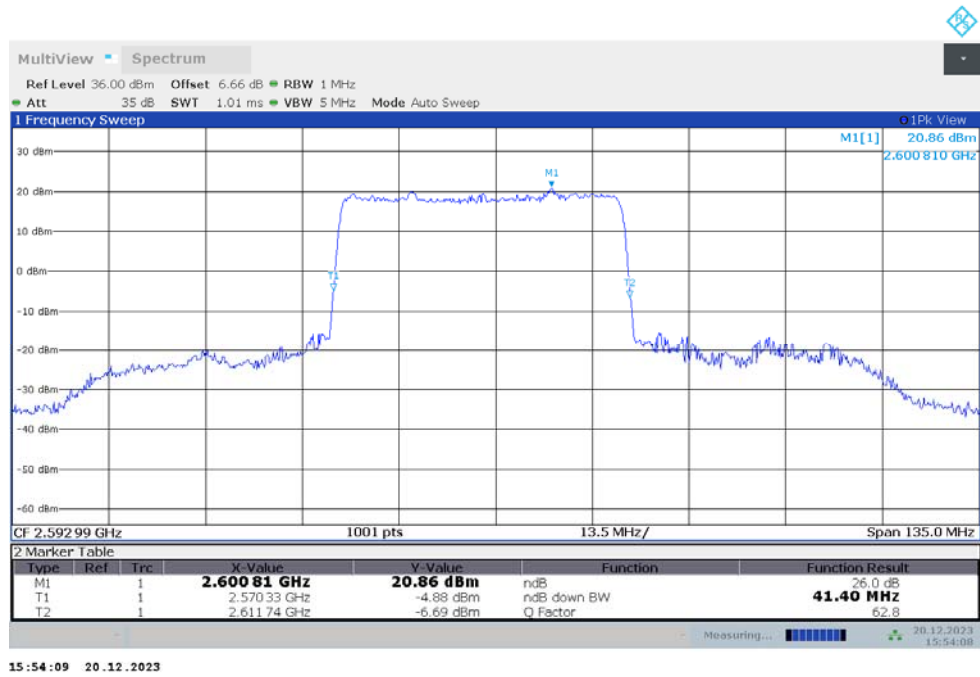

n41

n41,45MHz(-26dBc)

Frequency (MHz)	Emission Bandwidth (-26dBc) (MHz)	
	DFT-s-pi/2 BPSK	DFT-s-QPSK
2592.99	41.400	41.400

n41,45MHz Bandwidth,DFT-s-pi/2 BPSK (-26dBc BW)