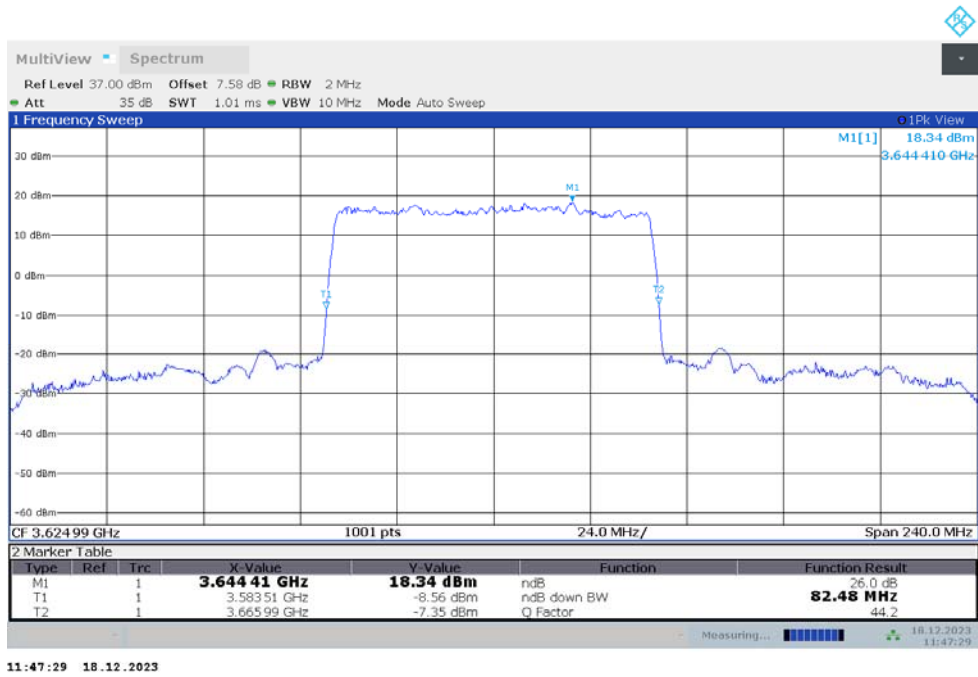

n48

n48,80MHz(-26dBc)

Frequency (MHz)	Emission Bandwidth (-26dBc) (MHz)	
	DFT-s-pi/2 BPSK	DFT-s-QPSK
3624.99	82.480	82.480

n48,80MHz Bandwidth,DFT-s-pi/2 BPSK (-26dBc BW)