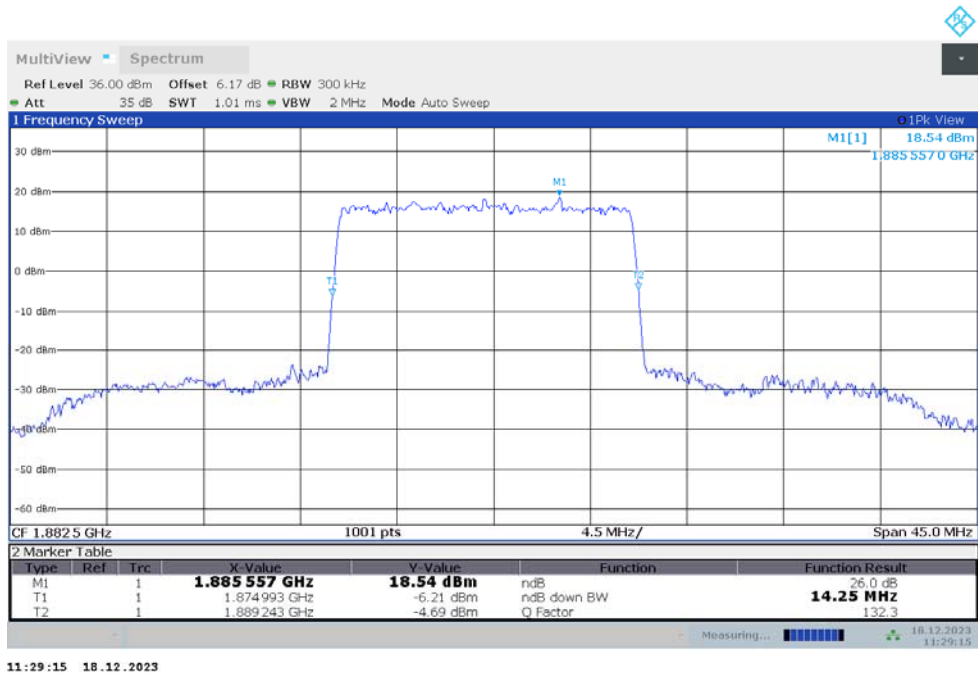

n25

n25,15MHz(-26dBc)

Frequency (MHz)	Emission Bandwidth (-26dBc) (MHz)	
	DFT-s-pi/2 BPSK	DFT-s-QPSK
1882.5	14.251	14.251

n25,15MHz Bandwidth,DFT-s-pi/2 BPSK (-26dBc BW)