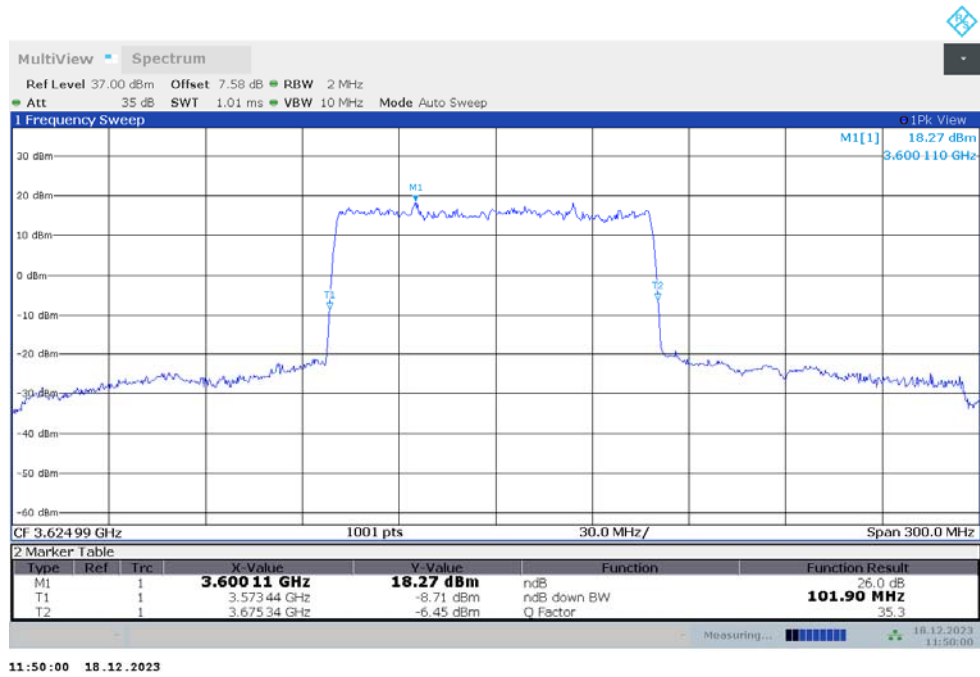

n48

n48,100MHz(-26dBc)

Frequency (MHz)	Emission Bandwidth (-26dBc) (MHz)	
	DFT-s-pi/2 BPSK	DFT-s-QPSK
3624.99	101.900	101.900

n48,100MHz Bandwidth,DFT-s-pi/2 BPSK (-26dBc BW)