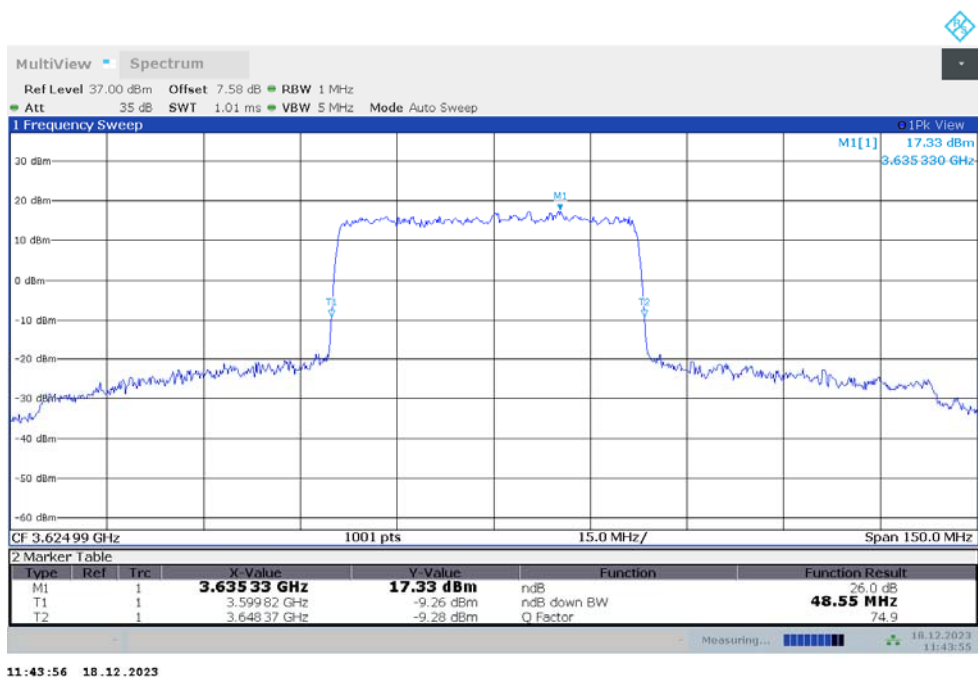

n48

n48,50MHz(-26dBc)

Frequency (MHz)	Emission Bandwidth (-26dBc) (MHz)	
	DFT-s-pi/2 BPSK	DFT-s-QPSK
3624.99	48.400	48.550

n48,50MHz Bandwidth,DFT-s-pi/2 BPSK (-26dBc BW)

n48,50MHz Bandwidth,DFT-s-QPSK (-26dBc BW)