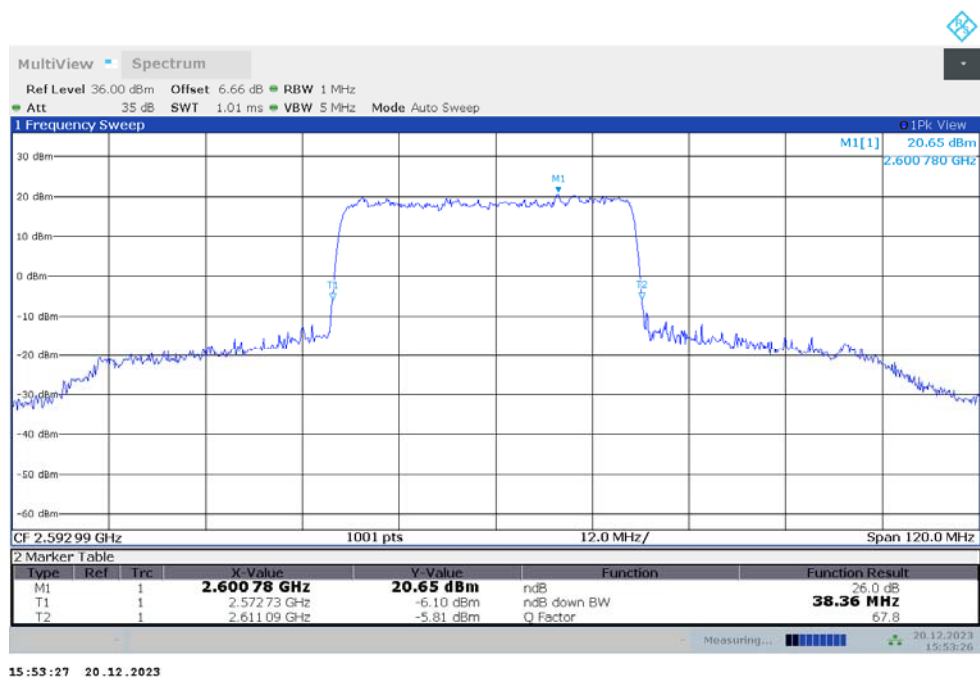

n41

n41,40MHz(-26dBc)

Frequency (MHz)	Emission Bandwidth (-26dBc) (MHz)	
	DFT-s-pi/2 BPSK	DFT-s-QPSK
2592.99	38.600	38.360

n41,40MHz Bandwidth,DFT-s-pi/2 BPSK (-26dBc BW)

n41,40MHz Bandwidth,DFT-s-QPSK (-26dBc BW)