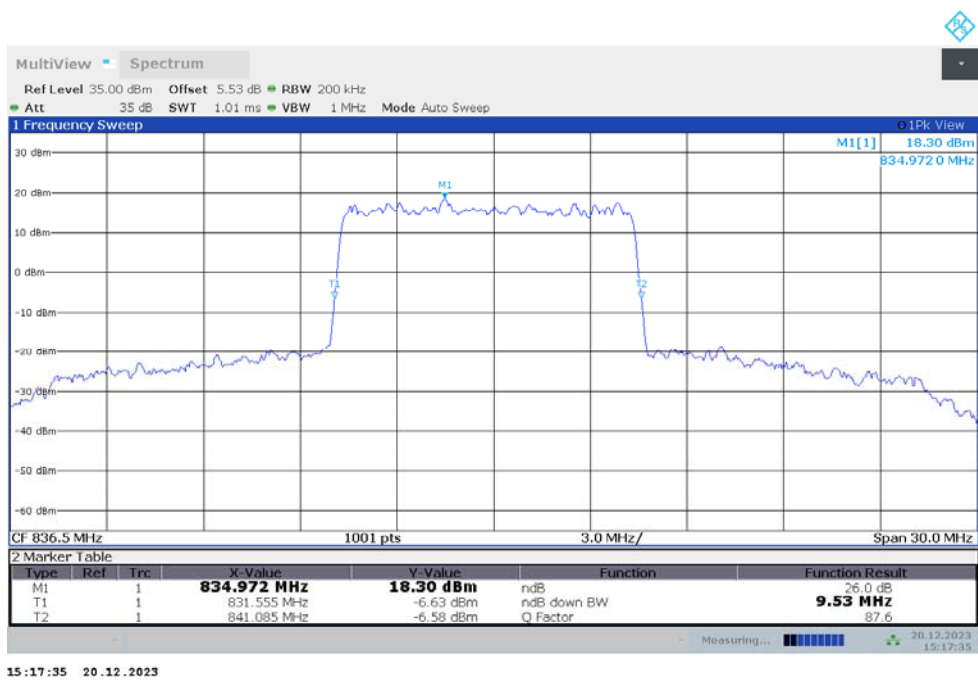

n5

n5,10MHz(-26dBc)

Frequency (MHz)	Emission Bandwidth (-26dBc) (MHz)	
	DFT-s-pi/2 BPSK	DFT-s-QPSK
836.5	9.560	9.530

n5,10MHz Bandwidth,DFT-s-pi/2 BPSK (-26dBc BW)

n5,10MHz Bandwidth,DFT-s-QPSK (-26dBc BW)