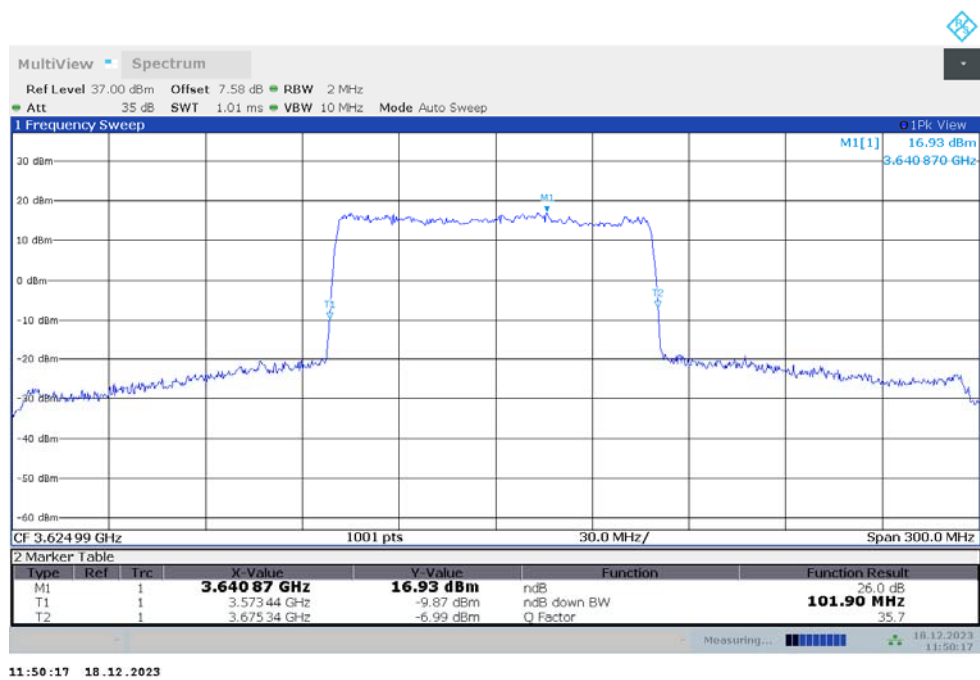

n48

n48,100MHz(-26dBc)

Frequency (MHz)	Emission Bandwidth (-26dBc) (MHz)	
	DFT-s-pi/2 BPSK	DFT-s-QPSK
3624.99	101.900	101.900

n48,100MHz Bandwidth,DFT-s-pi/2 BPSK (-26dBc BW)

n48,100MHz Bandwidth,DFT-s-QPSK (-26dBc BW)