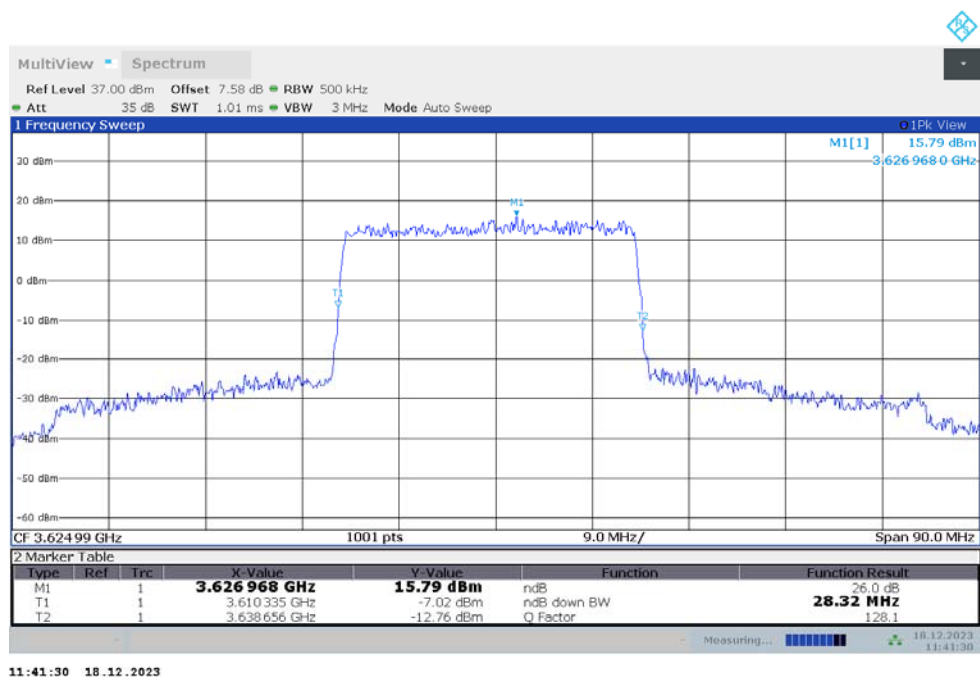

n48

n48,30MHz(-26dBc)

Frequency (MHz)	Emission Bandwidth (-26dBc) (MHz)	
	DFT-s-pi/2 BPSK	DFT-s-QPSK
3624.99	28.322	28.322

n48,30MHz Bandwidth,DFT-s-pi/2 BPSK (-26dBc BW)

n48,30MHz Bandwidth,DFT-s-QPSK (-26dBc BW)