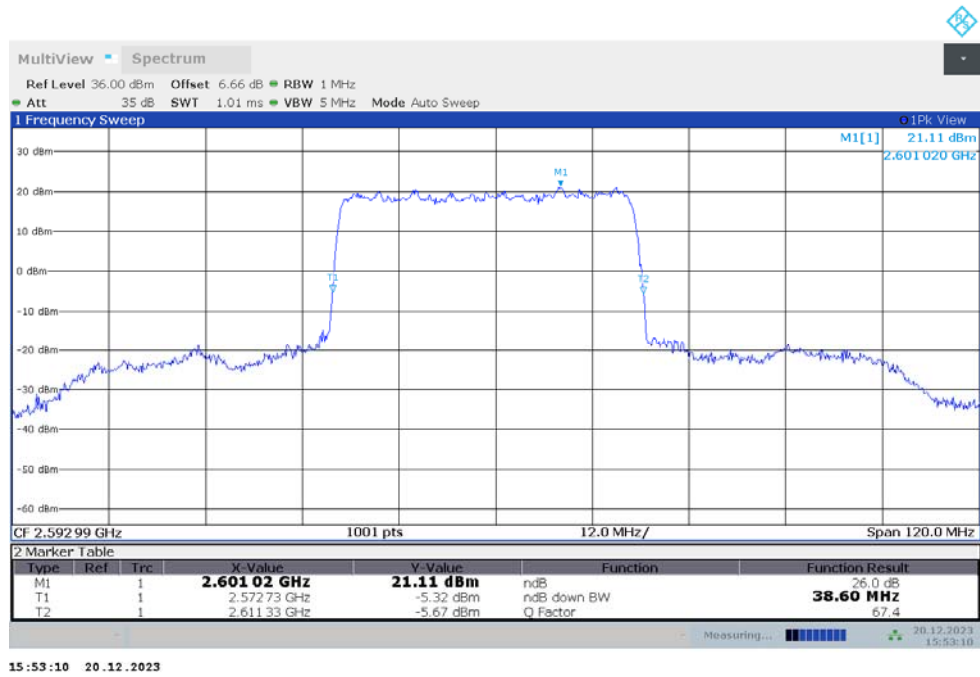

n41

n41,40MHz(-26dBc)

Frequency (MHz)	Emission Bandwidth (-26dBc) (MHz)	
	DFT-s-pi/2 BPSK	DFT-s-QPSK
2592.99	38.600	38.360

n41,40MHz Bandwidth,DFT-s-pi/2 BPSK (-26dBc BW)