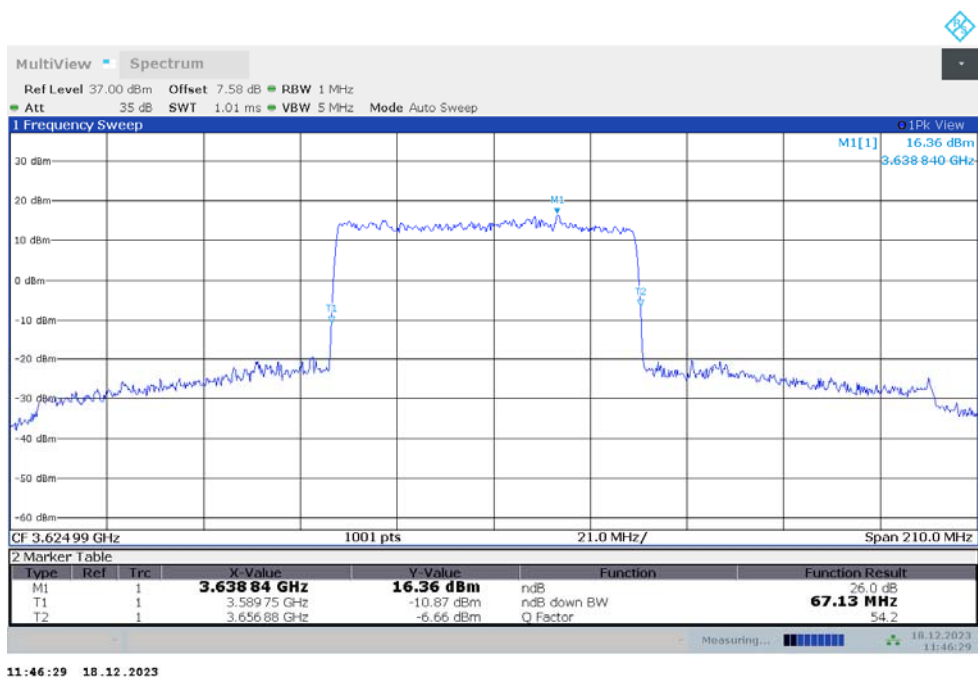

n48

n48,70MHz(-26dBc)

Frequency (MHz)	Emission Bandwidth (-26dBc) (MHz)	
	DFT-s-pi/2 BPSK	DFT-s-QPSK
3624.99	67.130	67.130

n48,70MHz Bandwidth,DFT-s-pi/2 BPSK (-26dBc BW)

n48,70MHz Bandwidth,DFT-s-QPSK (-26dBc BW)