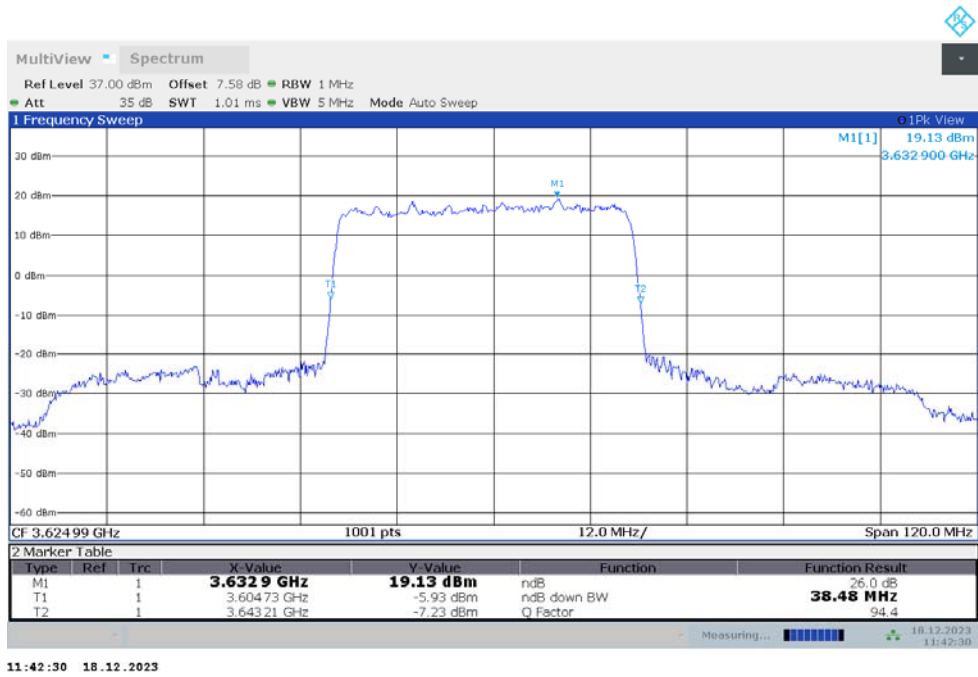

n48

n48,40MHz(-26dBc)

Frequency (MHz)	Emission Bandwidth (-26dBc) (MHz)	
	DFT-s-pi/2 BPSK	DFT-s-QPSK
3624.99	38.480	38.480

n48,40MHz Bandwidth,DFT-s-pi/2 BPSK (-26dBc BW)