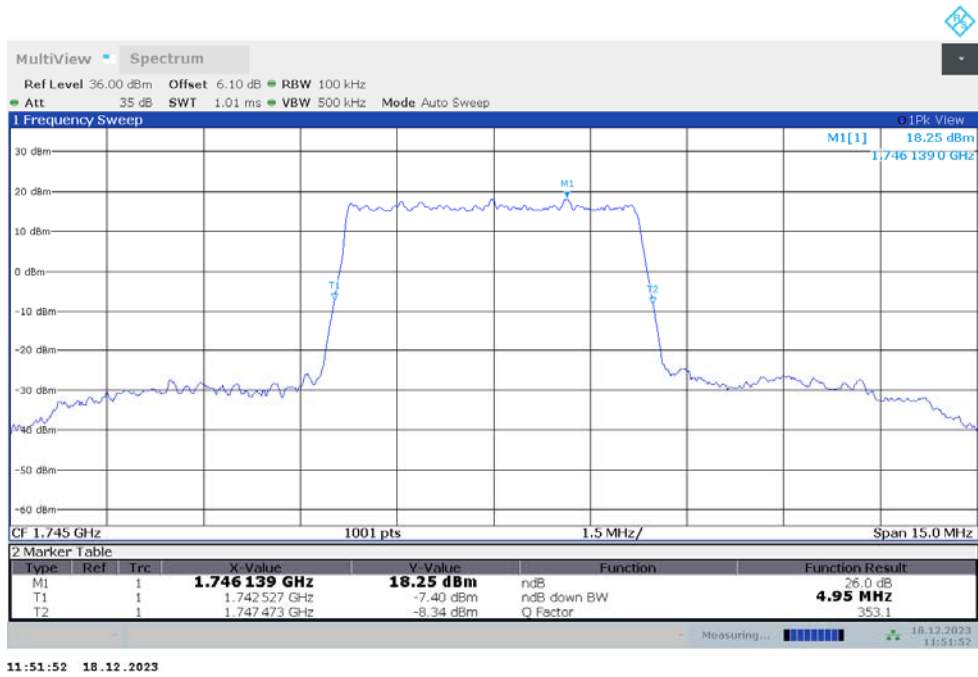

n66

n66,5MHz(-26dBc)

Frequency (MHz)	Emission Bandwidth (-26dBc) (MHz)	
	DFT-s-pi/2 BPSK	DFT-s-QPSK
1745	4.945	4.900

n66,5MHz Bandwidth,DFT-s-pi/2 BPSK (-26dBc BW)