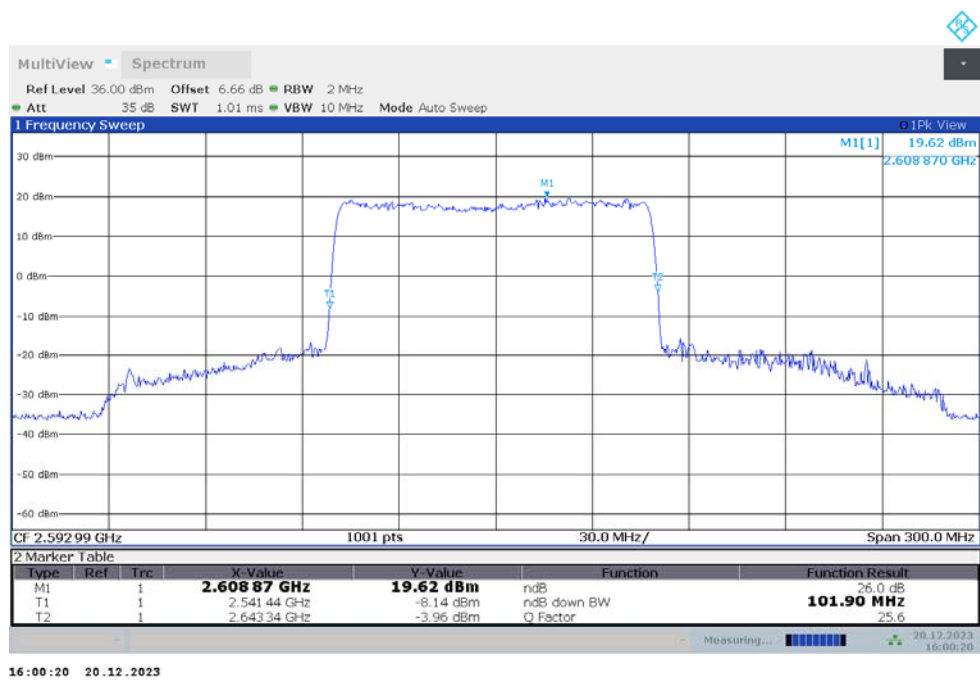

n41

n41,100MHz(-26dBc)

Frequency (MHz)	Emission Bandwidth (-26dBc) (MHz)	
	DFT-s-pi/2 BPSK	DFT-s-QPSK
2592.99	101.900	101.900

n41,100MHz Bandwidth,DFT-s-pi/2 BPSK (-26dBc BW)

n41,100MHz Bandwidth,DFT-s-QPSK (-26dBc BW)