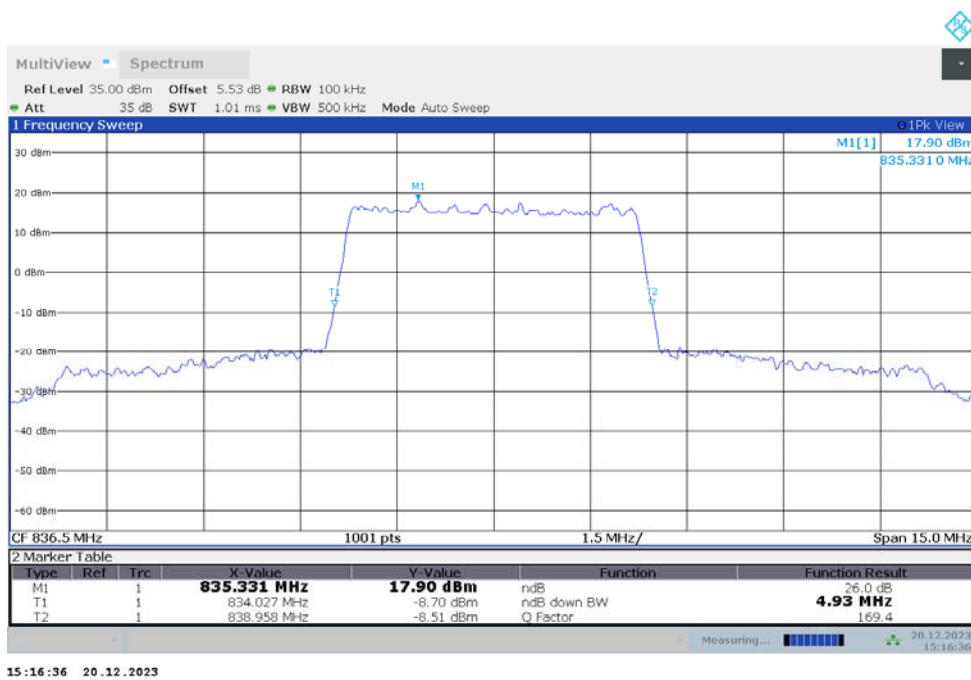

n5,5MHz Bandwidth,DFT-s-QPSK (-26dBc BW)