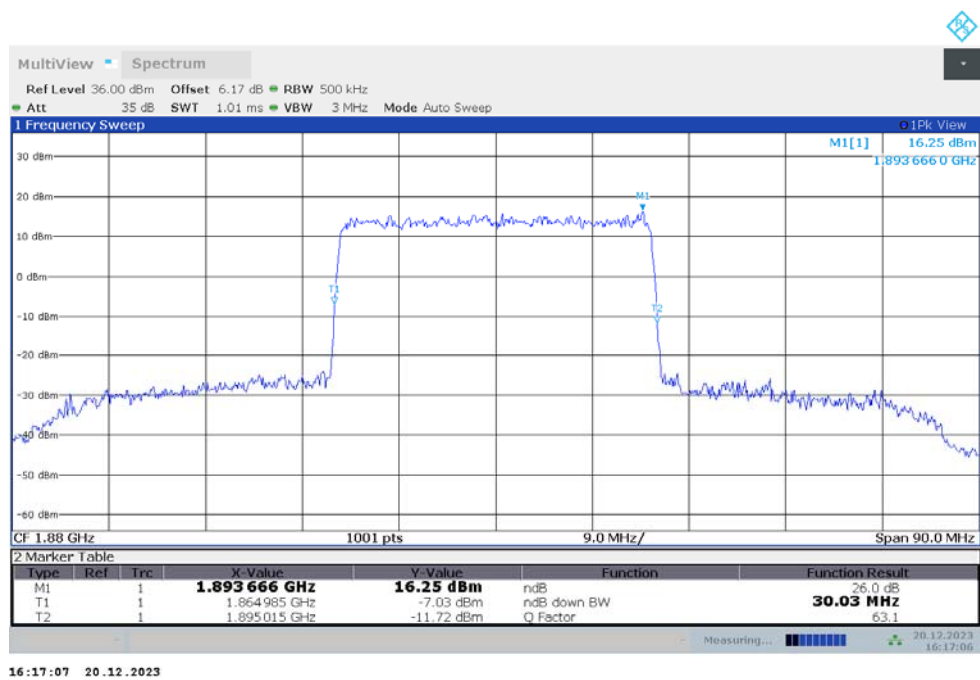

n2

n2,30MHz(-26dBc)

Frequency (MHz)	Emission Bandwidth (-26dBc) (MHz)	
	DFT-s-pi/2 BPSK	DFT-s-QPSK
1880	30.120	30.030

n2,30MHz Bandwidth,DFT-s-pi/2 BPSK (-26dBc BW)

n2,30MHz Bandwidth,DFT-s-QPSK (-26dBc BW)