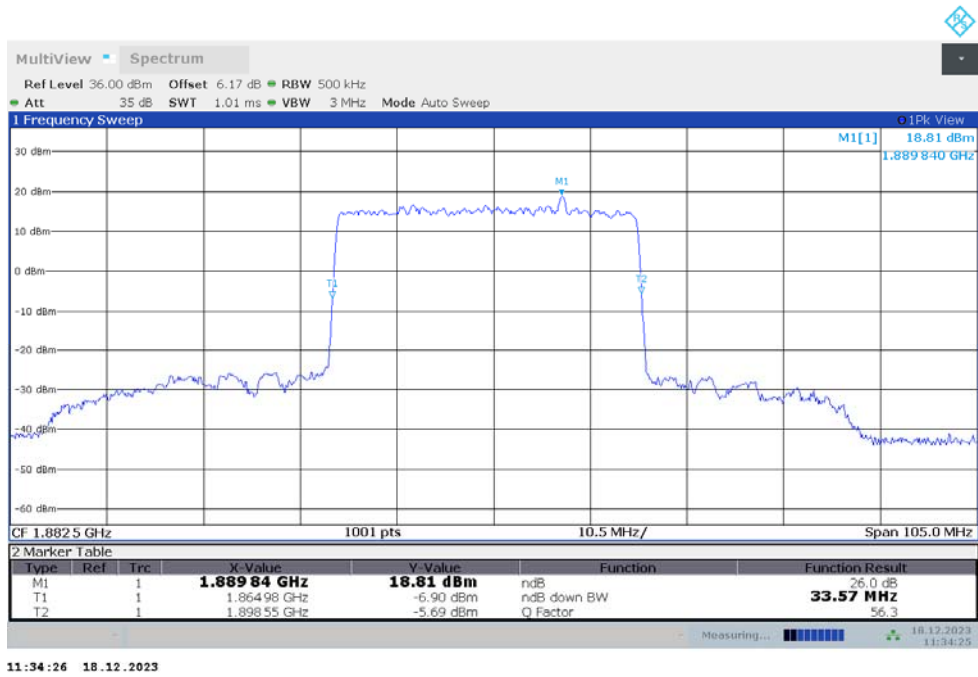

n25

n25,35MHz(-26dBc)

Frequency (MHz)	Emission Bandwidth (-26dBc) (MHz)	
	DFT-s-pi/2 BPSK	DFT-s-QPSK
1882.5	33.570	33.670

n25,35MHz Bandwidth,DFT-s-pi/2 BPSK (-26dBc BW)