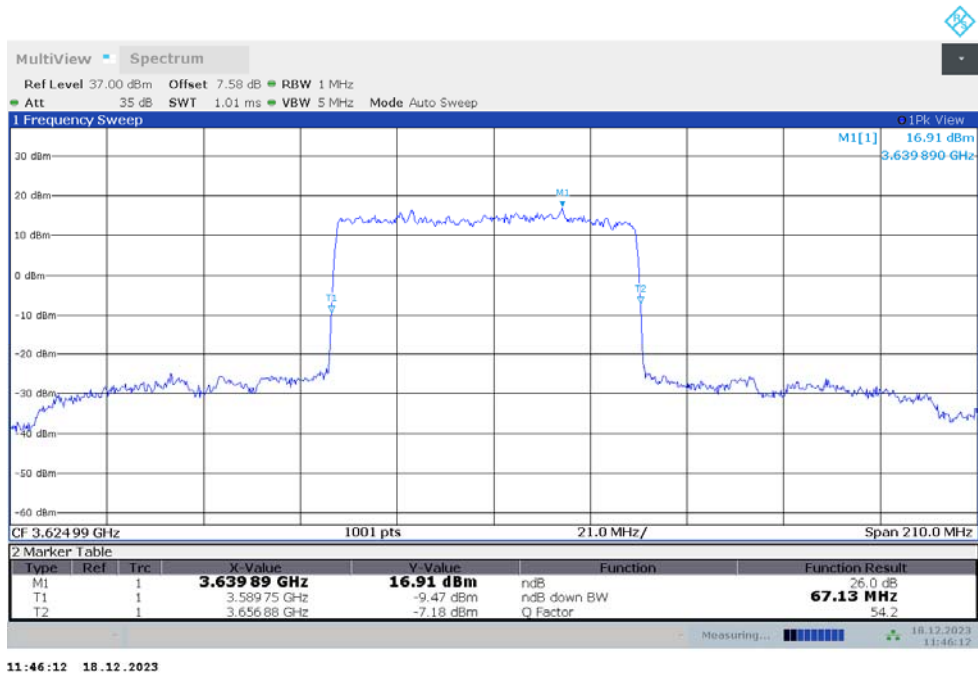

n48

n48,70MHz(-26dBc)

Frequency (MHz)	Emission Bandwidth (-26dBc) (MHz)	
	DFT-s-pi/2 BPSK	DFT-s-QPSK
3624.99	67.130	67.130

n48,70MHz Bandwidth,DFT-s-pi/2 BPSK (-26dBc BW)