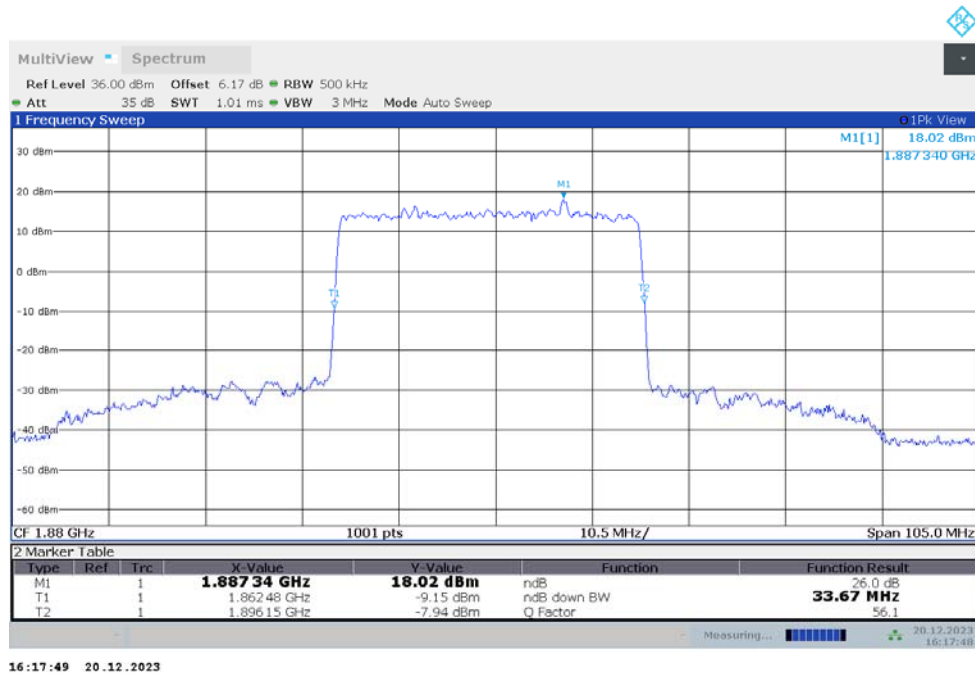

n2
n2,35MHz(-26dBc)

Frequency (MHz)	Emission Bandwidth (-26dBc) (MHz)	
	DFT-s-pi/2 BPSK	DFT-s-QPSK
1880	33.670	33.880

n2,35MHz Bandwidth,DFT-s-pi/2 BPSK (-26dBc BW)