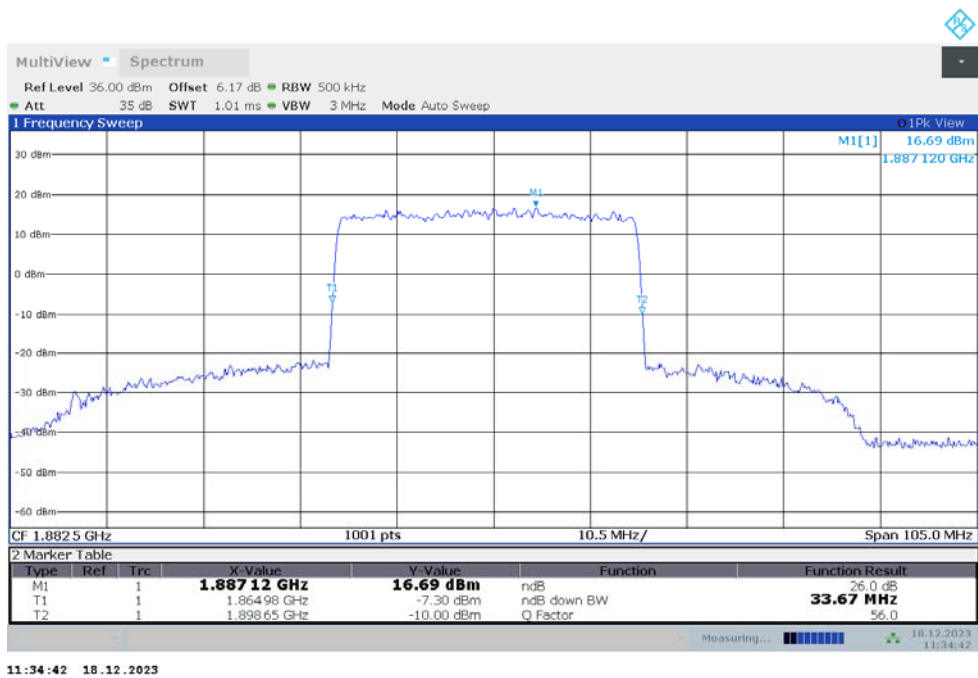

n25

n25,35MHz(-26dBc)

Frequency (MHz)	Emission Bandwidth (-26dBc) (MHz)	
	DFT-s-pi/2 BPSK	DFT-s-QPSK
1882.5	33.570	33.670

n25,35MHz Bandwidth,DFT-s-pi/2 BPSK (-26dBc BW)

n25,35MHz Bandwidth,DFT-s-QPSK (-26dBc BW)