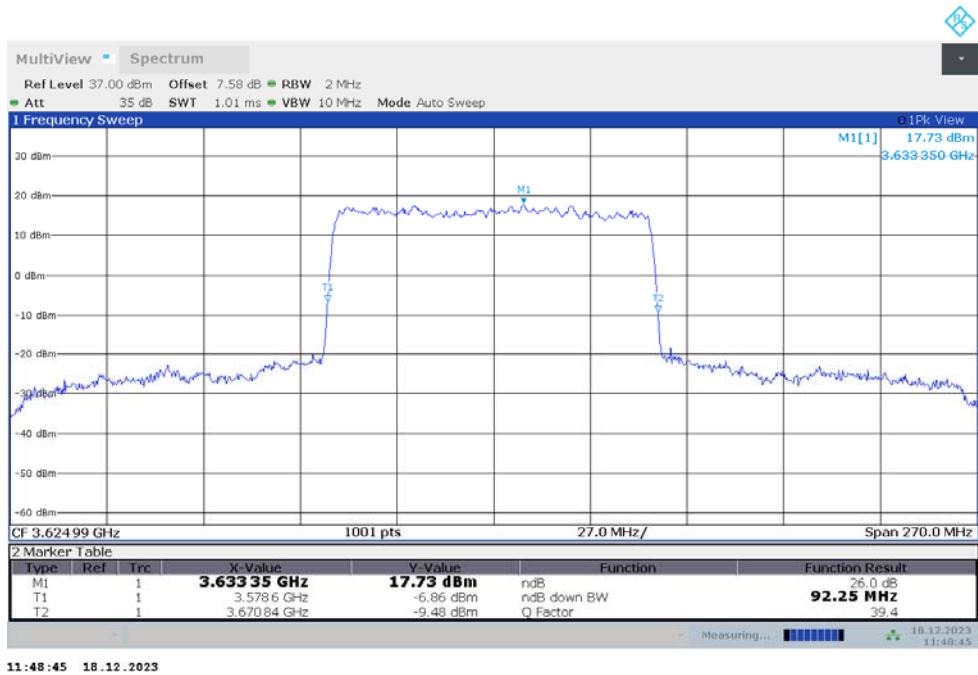

n48

n48,90MHz(-26dBc)

Frequency (MHz)	Emission Bandwidth (-26dBc) (MHz)	
	DFT-s-pi/2 BPSK	DFT-s-QPSK
3624.99	92.250	92.250

n48,90MHz Bandwidth,DFT-s-pi/2 BPSK (-26dBc BW)