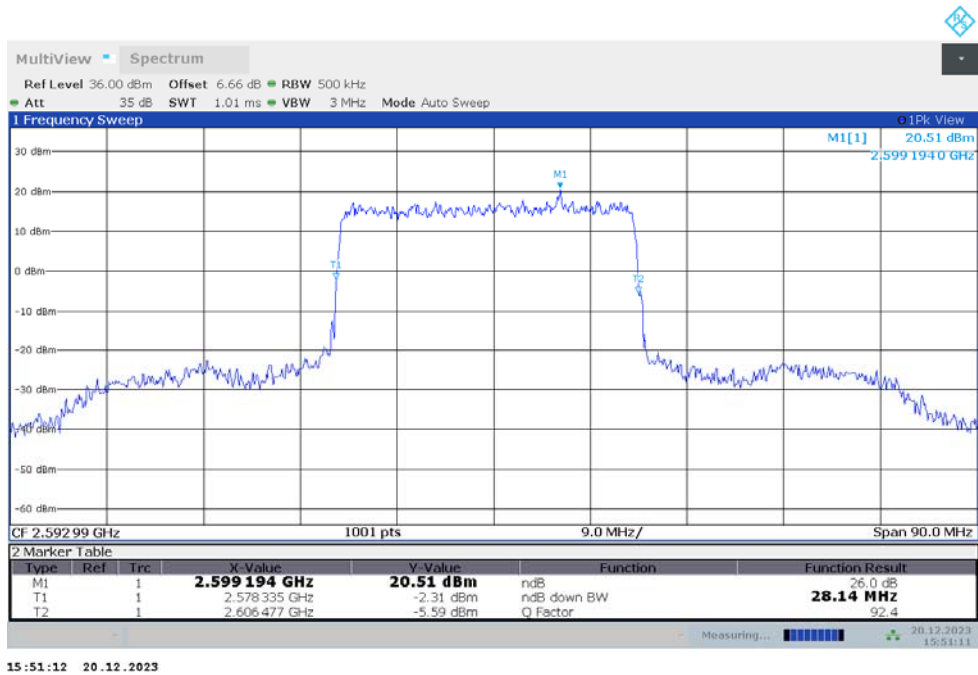

n41

n41,30MHz(-26dBc)

Frequency (MHz)	Emission Bandwidth (-26dBc) (MHz)	
	DFT-s-pi/2 BPSK	DFT-s-QPSK
2592.99	28.142	28.412

n41,30MHz Bandwidth,DFT-s-pi/2 BPSK (-26dBc BW)