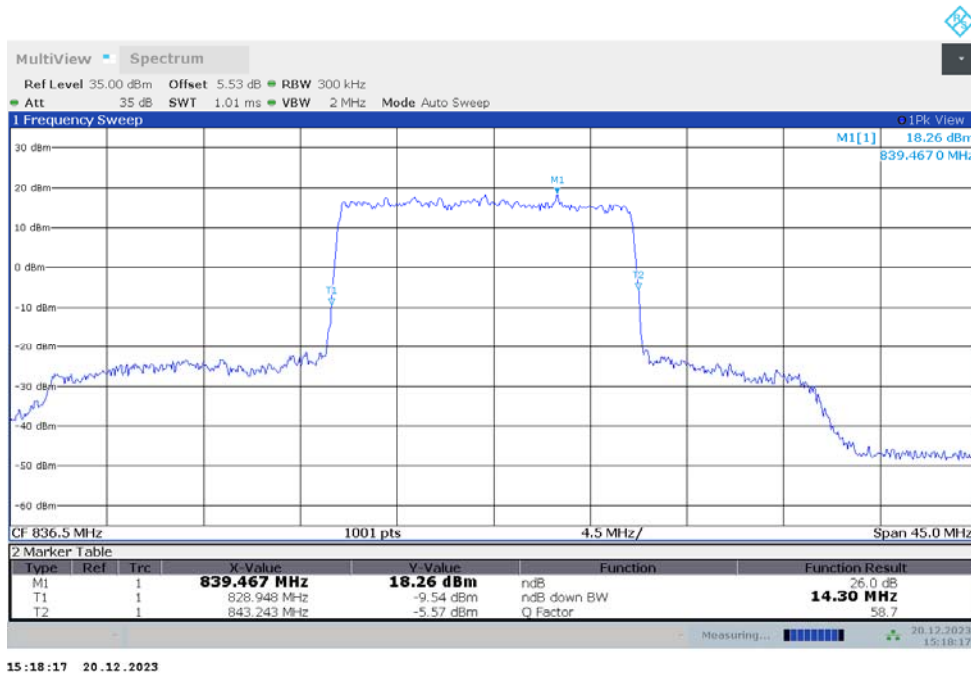

n5

n5,15MHz(-26dBc)

Frequency (MHz)	Emission Bandwidth (-26dBc) (MHz)	
	DFT-s-pi/2 BPSK	DFT-s-QPSK
836.5	14.296	14.296

n5,15MHz Bandwidth,DFT-s-pi/2 BPSK (-26dBc BW)