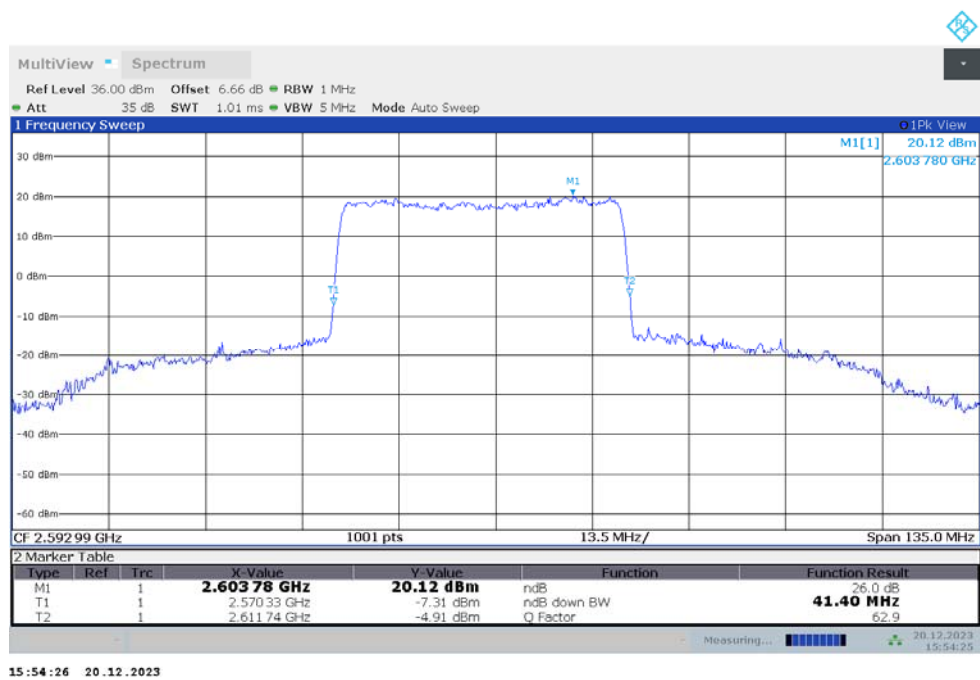

n41

n41,45MHz(-26dBc)

Frequency (MHz)	Emission Bandwidth (-26dBc) (MHz)	
	DFT-s-pi/2 BPSK	DFT-s-QPSK
2592.99	41.400	41.400

n41,45MHz Bandwidth,DFT-s-pi/2 BPSK (-26dBc BW)

n41,45MHz Bandwidth,DFT-s-QPSK (-26dBc BW)