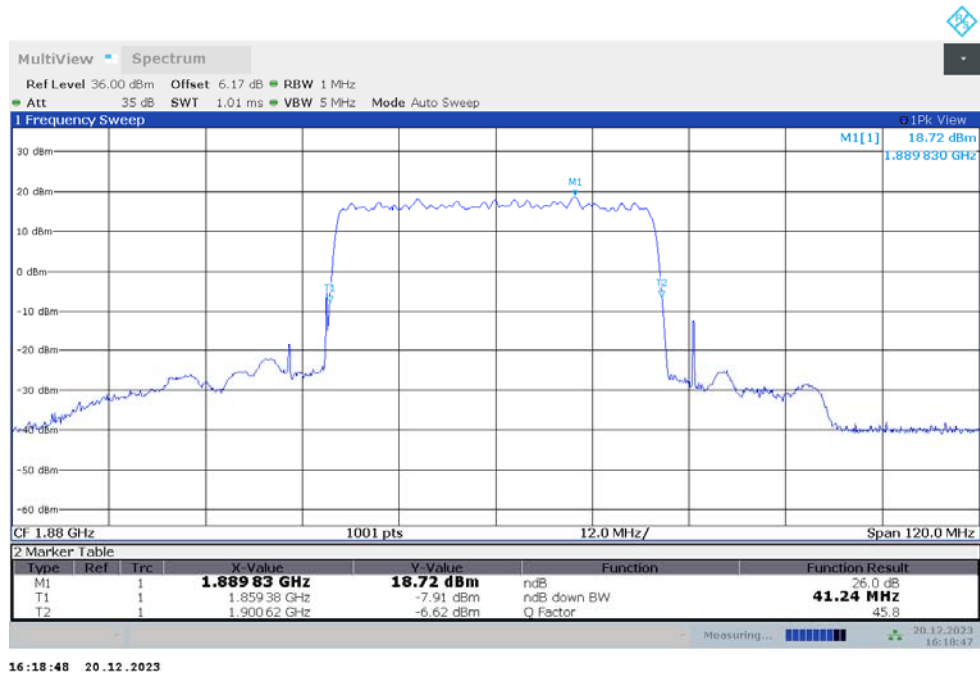

n2

n2,40MHz(-26dBc)

Frequency (MHz)	Emission Bandwidth (-26dBc) (MHz)	
	DFT-s-pi/2 BPSK	DFT-s-QPSK
1880	41.240	41.240

n2,40MHz Bandwidth,DFT-s-pi/2 BPSK (-26dBc BW)