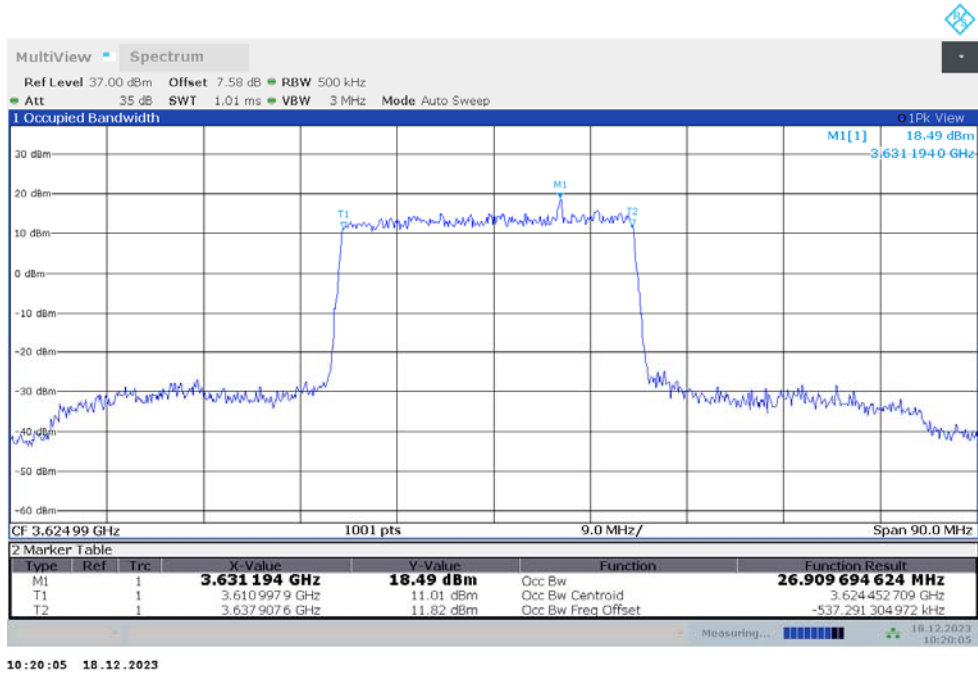

n48

n48,30MHz(99%)

Frequency (MHz)	Occupied Bandwidth (99%) (MHz)	
	DFT-s-pi/2 BPSK	DFT-s-QPSK
3624.99	26.910	26.877

n48,30MHz Bandwidth,DFT-s-pi/2 BPSK (99% BW)