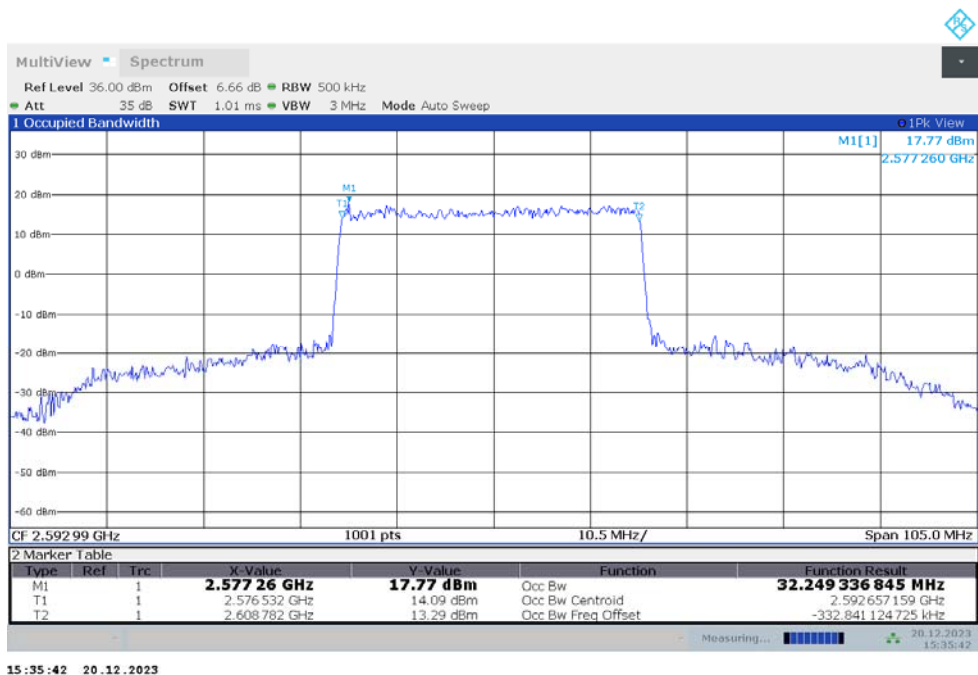

n41,35MHz Bandwidth,DFT-s-QPSK (99% BW)