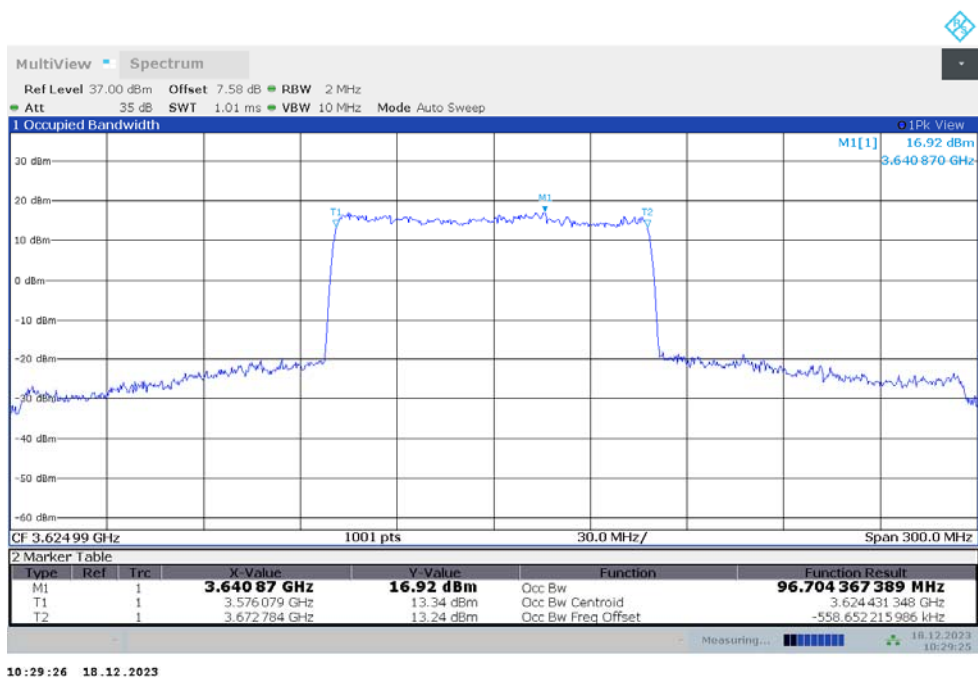

n48,100MHz Bandwidth,DFT-s-QPSK (99% BW)