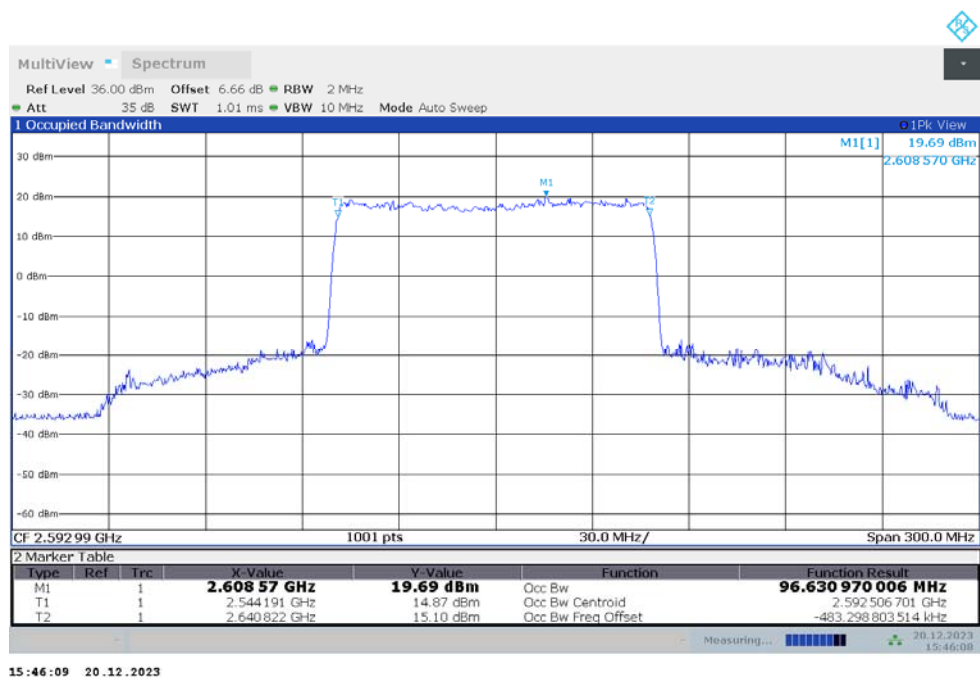

n41,100MHz Bandwidth,DFT-s-QPSK (99% BW)