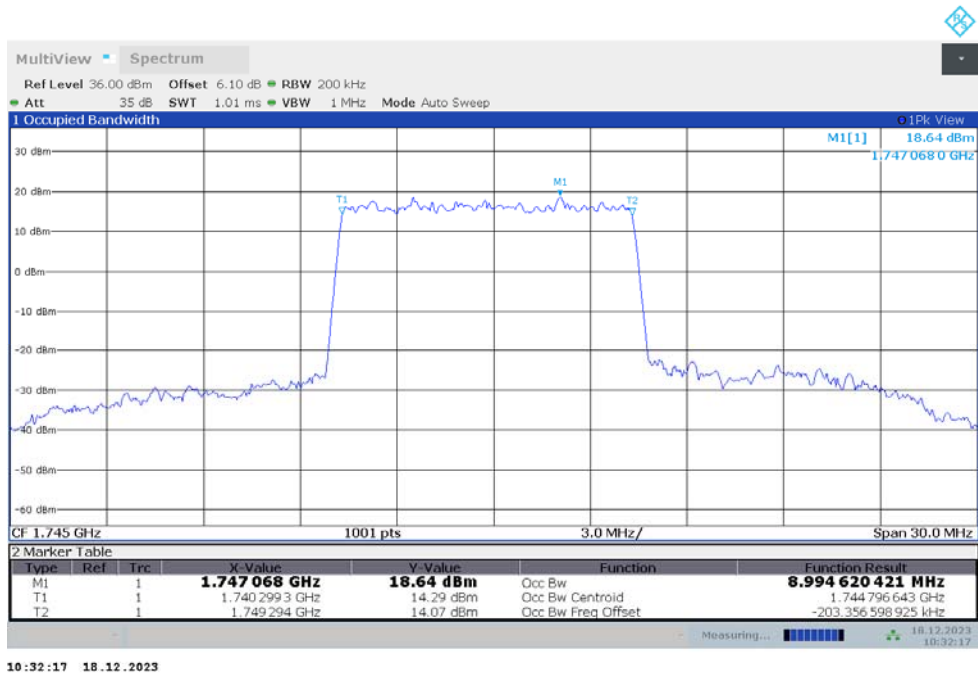

n66,5MHz Bandwidth,DFT-s-pi/2 BPSK (99% BW)

n66,5MHz Bandwidth,DFT-s-QPSK (99% BW)

n66

n66,10MHz(99%)

Frequency (MHz)	Occupied Bandwidth (99%) (MHz)	
	DFT-s-pi/2 BPSK	DFT-s-QPSK
1745	8.995	8.975

n66,10MHz Bandwidth,DFT-s-pi/2 BPSK (99% BW)