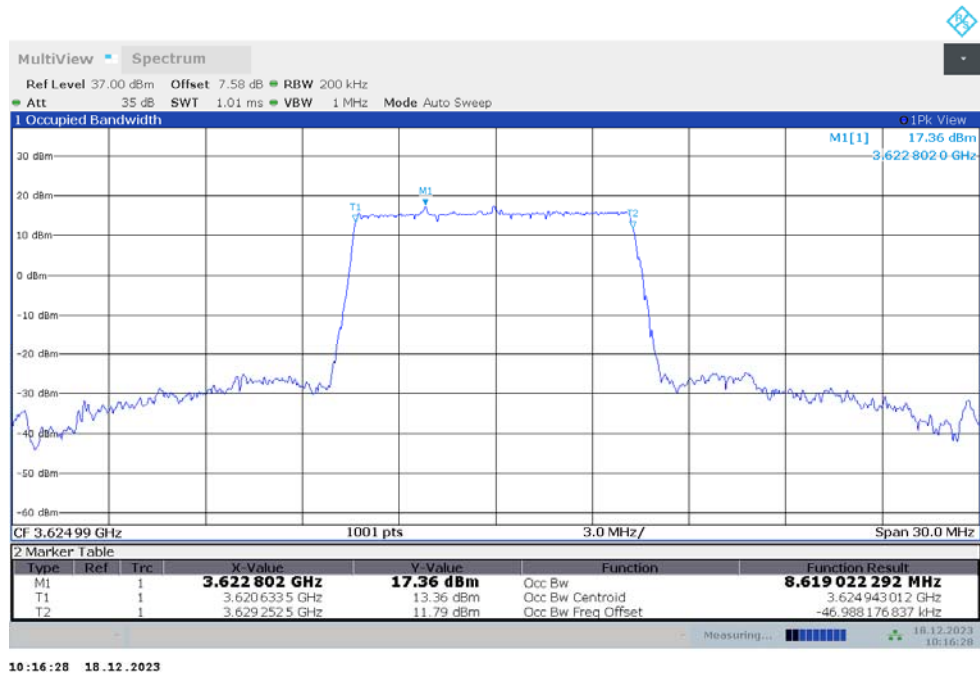

n41,100MHz Bandwidth,DFT-s-pi/2 BPSK (99% BW)

n41,100MHz Bandwidth,DFT-s-QPSK (99% BW)

n48

n48,10MHz(99%)

Frequency (MHz)	Occupied Bandwidth (99%) (MHz)	
	DFT-s-pi/2 BPSK	DFT-s-QPSK
3624.99	8.619	8.586

n48,10MHz Bandwidth,DFT-s-pi/2 BPSK (99% BW)