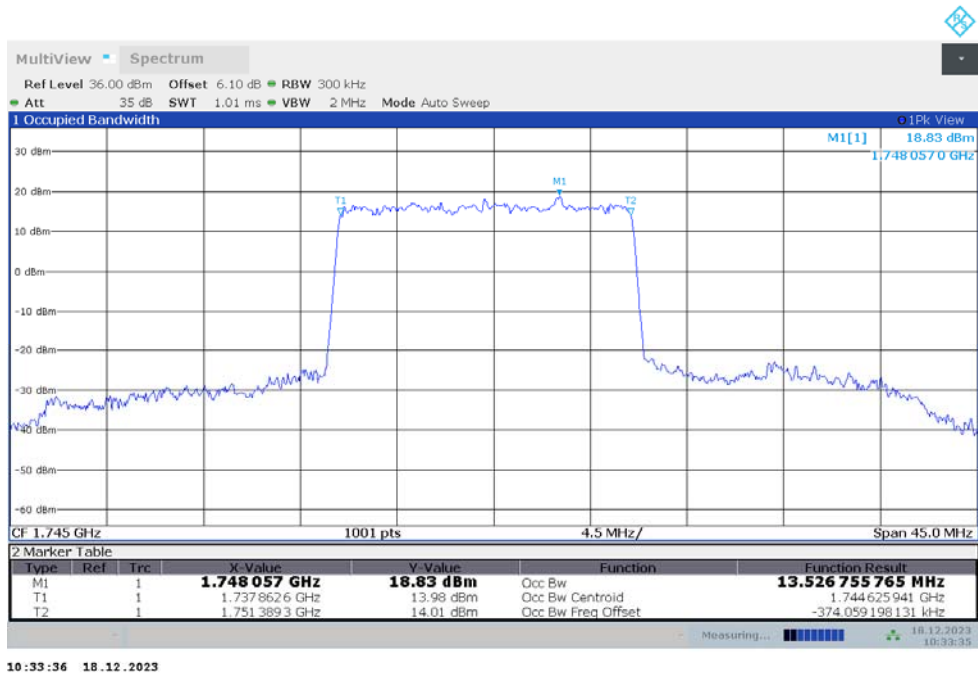

n66,10MHz Bandwidth,DFT-s-QPSK (99% BW)

n66

n66,15MHz(99%)

Frequency (MHz)	Occupied Bandwidth (99%) (MHz)	
	DFT-s-pi/2 BPSK	DFT-s-QPSK
1745	13.527	13.449

n66,15MHz Bandwidth,DFT-s-pi/2 BPSK (99% BW)

n66,15MHz Bandwidth,DFT-s-QPSK (99% BW)