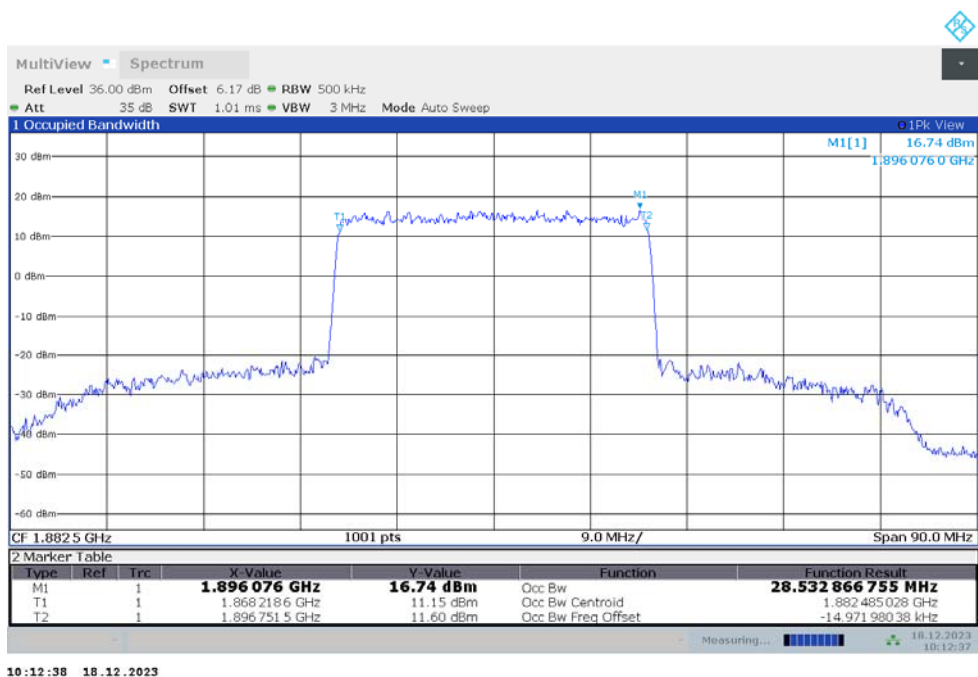

n25,25MHz Bandwidth,DFT-s-pi/2 BPSK (99% BW)

n25,25MHz Bandwidth,DFT-s-QPSK (99% BW)

n25
n25,30MHz(99%)

Frequency (MHz)	Occupied Bandwidth (99%) (MHz)	
	DFT-s-pi/2 BPSK	DFT-s-QPSK
1882.5	28.680	28.533

n25,30MHz Bandwidth,DFT-s-pi/2 BPSK (99% BW)

n25,30MHz Bandwidth,DFT-s-QPSK (99% BW)

n25

n25,35MHz(99%)

Frequency (MHz)	Occupied Bandwidth (99%) (MHz)	
	DFT-s-pi/2 BPSK	DFT-s-QPSK
1882.5	32.210	32.075

n25,35MHz Bandwidth,DFT-s-pi/2 BPSK (99% BW)

n25,35MHz Bandwidth,DFT-s-QPSK (99% BW)