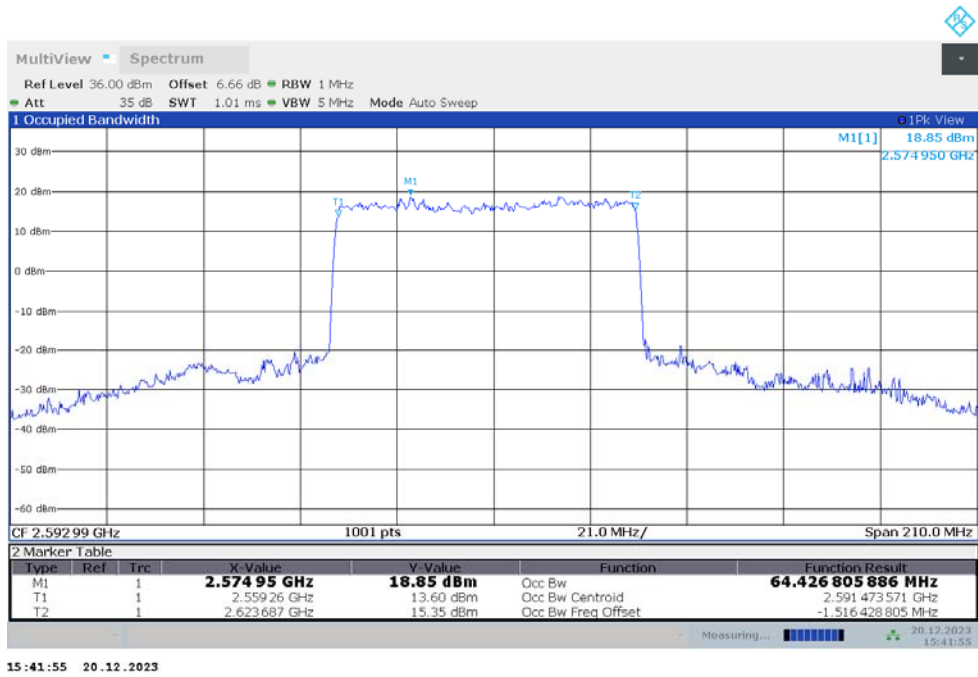

n41

n41,70MHz(99%)

Frequency (MHz)	Occupied Bandwidth (99%) (MHz)	
	DFT-s-pi/2 BPSK	DFT-s-QPSK
2592.99	64.427	64.422

n41,70MHz Bandwidth,DFT-s-pi/2 BPSK (99% BW)