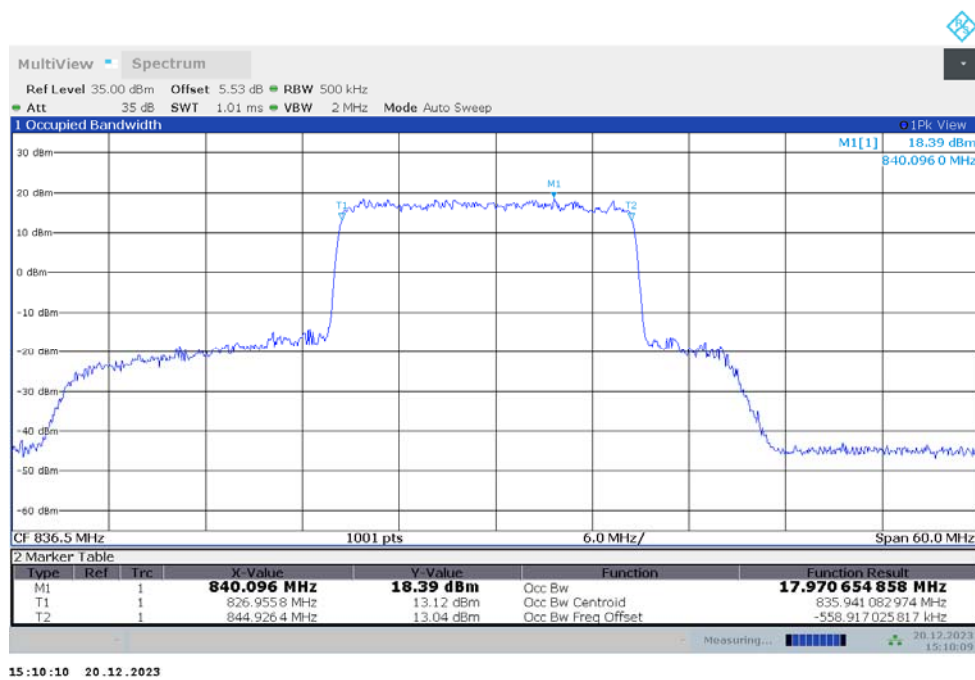

n5
n5,10MHz(99%)

Frequency (MHz)	Occupied Bandwidth (99%) (MHz)	
	DFT-s-pi/2 BPSK	DFT-s-QPSK
836.5	8.993	8.975

n5,10MHz Bandwidth,DFT-s-pi/2 BPSK (99% BW)

n5,10MHz Bandwidth,DFT-s-QPSK (99% BW)

n5
n5,15MHz(99%)

Frequency (MHz)	Occupied Bandwidth (99%) (MHz)	
	DFT-s-pi/2 BPSK	DFT-s-QPSK
836.5	13.483	13.447

n5,15MHz Bandwidth,DFT-s-pi/2 BPSK (99% BW)

n5,15MHz Bandwidth,DFT-s-QPSK (99% BW)

n5
n5,20MHz(99%)

Frequency (MHz)	Occupied Bandwidth (99%) (MHz)	
	DFT-s-pi/2 BPSK	DFT-s-QPSK
836.5	18.030	17.971

n5,20MHz Bandwidth,DFT-s-pi/2 BPSK (99% BW)

n5,20MHz Bandwidth,DFT-s-QPSK (99% BW)

n25
n25,5MHz(99%)

Frequency (MHz)	Occupied Bandwidth (99%) (MHz)	
	DFT-s-pi/2 BPSK	DFT-s-QPSK
1882.5	4.525	4.493

n25,5MHz Bandwidth,DFT-s-pi/2 BPSK (99% BW)