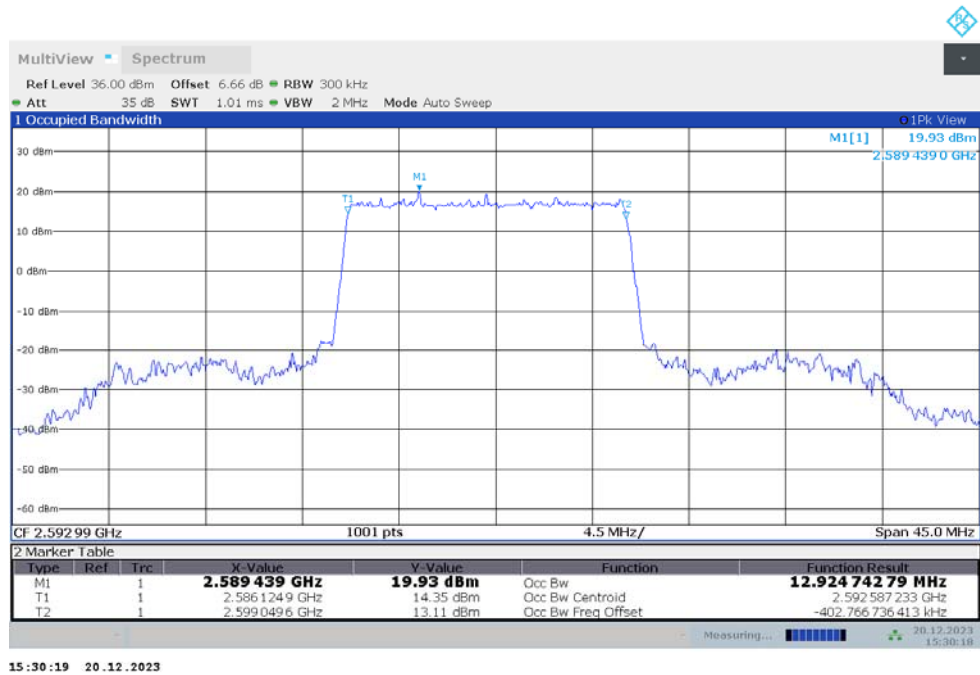

n41

n41,15MHz(99%)

Frequency (MHz)	Occupied Bandwidth (99%) (MHz)	
	DFT-s-pi/2 BPSK	DFT-s-QPSK
2592.99	12.925	12.972

n41,15MHz Bandwidth,DFT-s-pi/2 BPSK (99% BW)