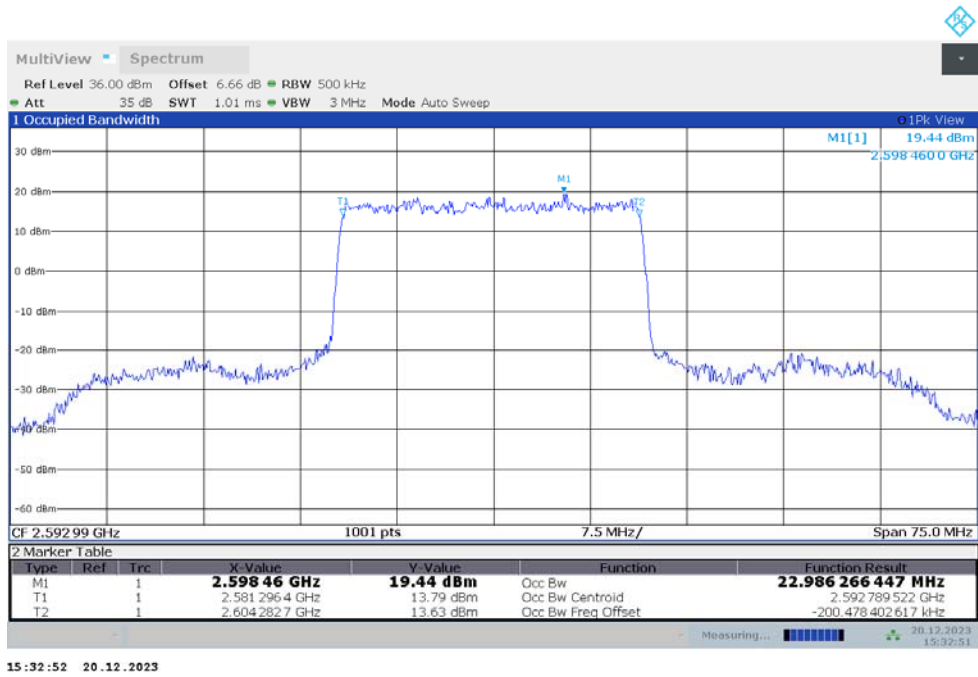

n41,20MHz Bandwidth,DFT-s-QPSK (99% BW)

n41

n41,25MHz(99%)

Frequency (MHz)	Occupied Bandwidth (99%) (MHz)	
	DFT-s-pi/2 BPSK	DFT-s-QPSK
2592.99	22.986	22.998

n41,25MHz Bandwidth,DFT-s-pi/2 BPSK (99% BW)

n41,25MHz Bandwidth,DFT-s-QPSK (99% BW)