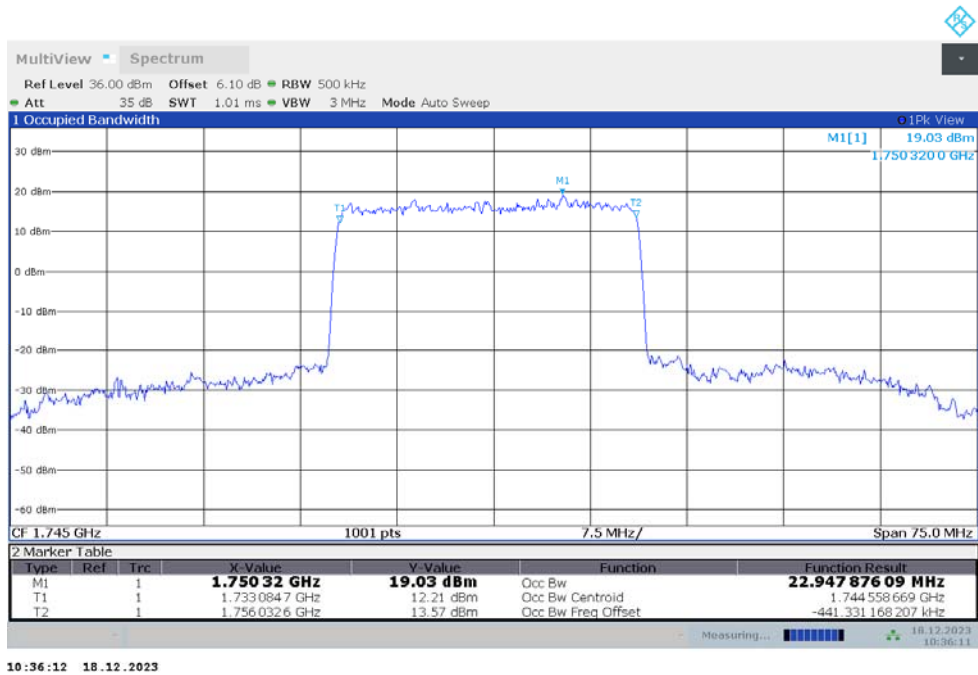

n66

n66,25MHz(99%)

Frequency (MHz)	Occupied Bandwidth (99%) (MHz)	
	DFT-s-pi/2 BPSK	DFT-s-QPSK
1745	22.948	22.995

n66,25MHz Bandwidth,DFT-s-pi/2 BPSK (99% BW)