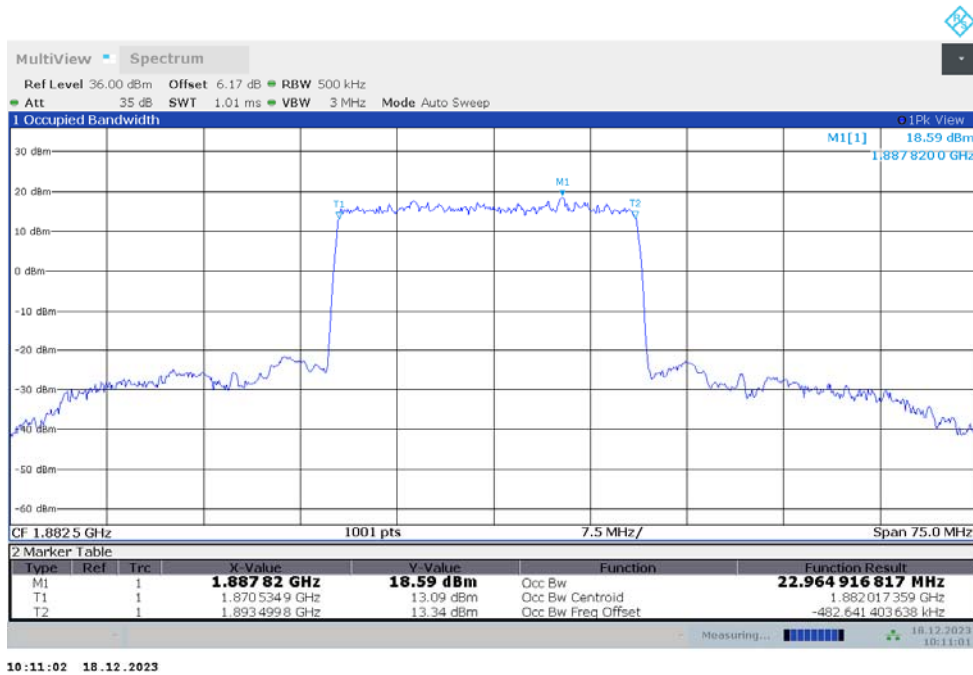

Frequency (MHz)	Occupied Bandwidth (99%) (MHz)	
	DFT-s-pi/2 BPSK	DFT-s-QPSK
1882.5	18.041	17.934

n25,20MHz Bandwidth,DFT-s-pi/2 BPSK (99% BW)

n25,20MHz Bandwidth,DFT-s-QPSK (99% BW)

n25

n25,25MHz(99%)

Frequency (MHz)	Occupied Bandwidth (99%) (MHz)	
	DFT-s-pi/2 BPSK	DFT-s-QPSK
1882.5	22.965	22.910

n25,25MHz Bandwidth,DFT-s-pi/2 BPSK (99% BW)

n25,25MHz Bandwidth,DFT-s-QPSK (99% BW)

n25
n25,30MHz(99%)

Frequency (MHz)	Occupied Bandwidth (99%) (MHz)	
	DFT-s-pi/2 BPSK	DFT-s-QPSK
1882.5	28.680	28.533

n25,30MHz Bandwidth,DFT-s-pi/2 BPSK (99% BW)