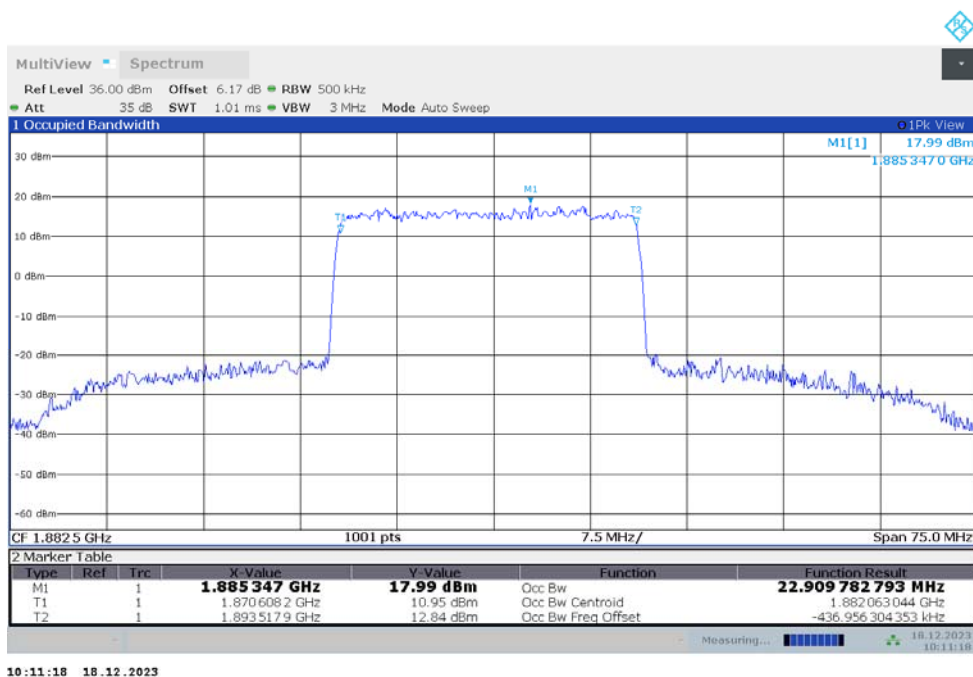

Frequency (MHz)	Occupied Bandwidth (99%) (MHz)	
	DFT-s-pi/2 BPSK	DFT-s-QPSK
1882.5	18.041	17.934

n25,20MHz Bandwidth,DFT-s-pi/2 BPSK (99% BW)

n25,20MHz Bandwidth,DFT-s-QPSK (99% BW)

n25

n25,25MHz(99%)

Frequency (MHz)	Occupied Bandwidth (99%) (MHz)	
	DFT-s-pi/2 BPSK	DFT-s-QPSK
1882.5	22.965	22.910

n25,25MHz Bandwidth,DFT-s-pi/2 BPSK (99% BW)

n25,25MHz Bandwidth,DFT-s-QPSK (99% BW)

n25
n25,30MHz(99%)

Frequency (MHz)	Occupied Bandwidth (99%) (MHz)	
	DFT-s-pi/2 BPSK	DFT-s-QPSK
1882.5	28.680	28.533

n25,30MHz Bandwidth,DFT-s-pi/2 BPSK (99% BW)