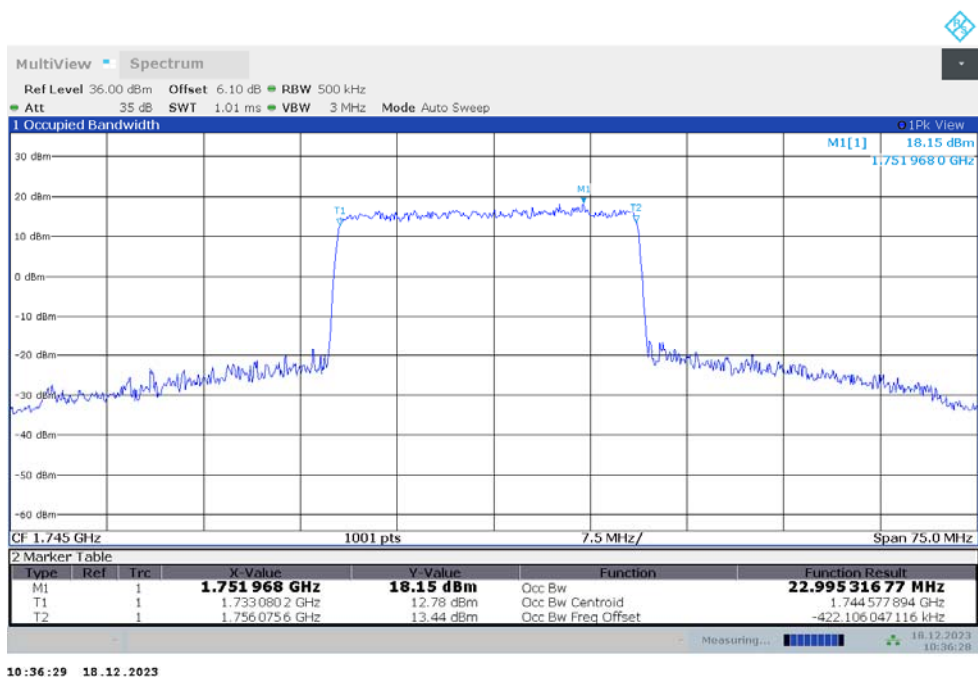

n66,25MHz Bandwidth,DFT-s-QPSK (99% BW)