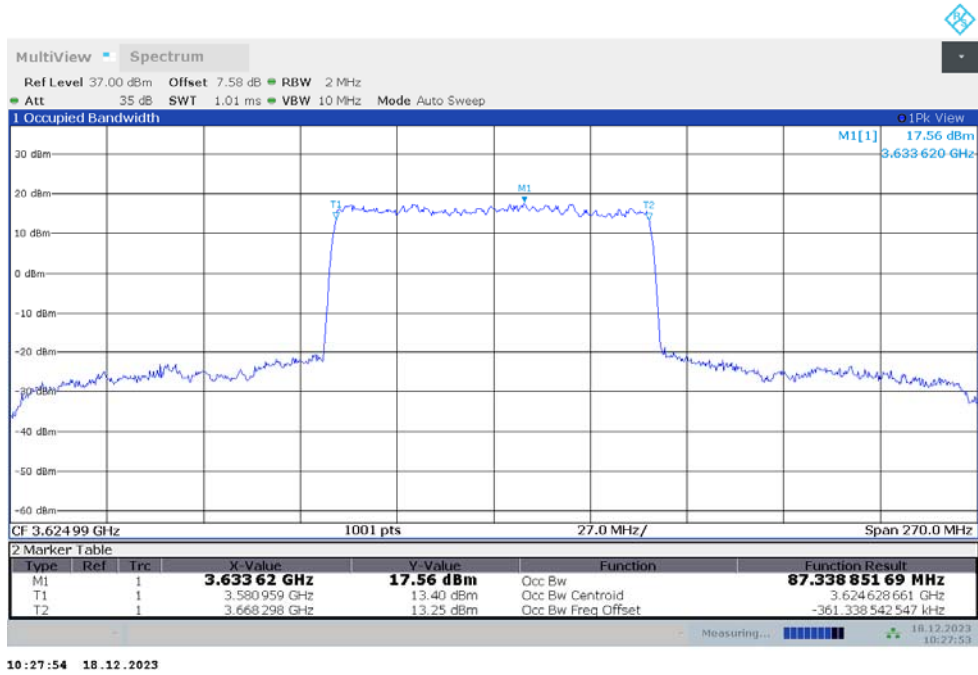

n48

n48,90MHz(99%)

Frequency (MHz)	Occupied Bandwidth (99%) (MHz)	
	DFT-s-pi/2 BPSK	DFT-s-QPSK
3624.99	87.339	87.139

n48,90MHz Bandwidth,DFT-s-pi/2 BPSK (99% BW)