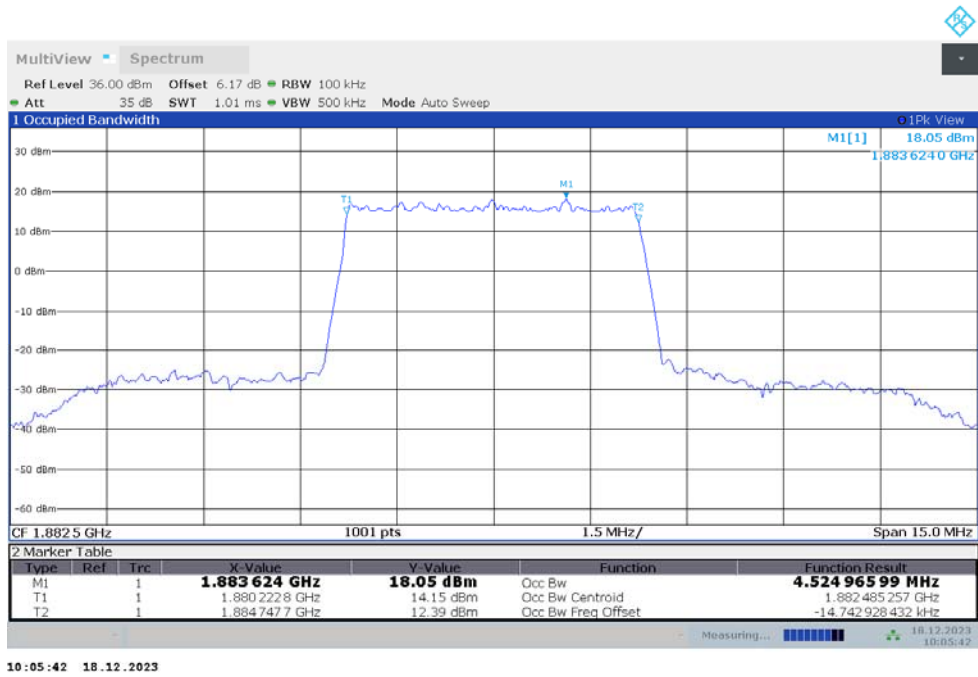

n5,20MHz Bandwidth,DFT-s-pi/2 BPSK (99% BW)

n5,20MHz Bandwidth,DFT-s-QPSK (99% BW)

n25
n25,5MHz(99%)

Frequency (MHz)	Occupied Bandwidth (99%) (MHz)	
	DFT-s-pi/2 BPSK	DFT-s-QPSK
1882.5	4.525	4.493

n25,5MHz Bandwidth,DFT-s-pi/2 BPSK (99% BW)

n25,5MHz Bandwidth,DFT-s-QPSK (99% BW)

n25

n25,10MHz(99%)

Frequency (MHz)	Occupied Bandwidth (99%) (MHz)	
	DFT-s-pi/2 BPSK	DFT-s-QPSK
1882.5	8.991	8.976

n25,10MHz Bandwidth,DFT-s-pi/2 BPSK (99% BW)

n25,10MHz Bandwidth,DFT-s-QPSK (99% BW)