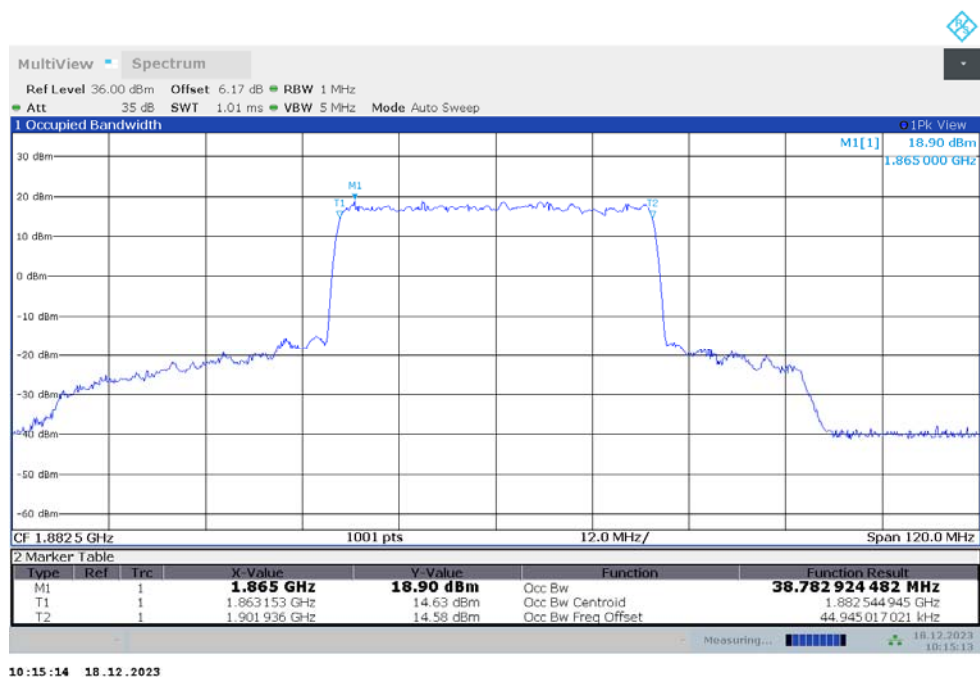

n25

n25,40MHz(99%)

Frequency (MHz)	Occupied Bandwidth (99%) (MHz)	
	DFT-s-pi/2 BPSK	DFT-s-QPSK
1882.5	38.911	38.783

n25,40MHz Bandwidth,DFT-s-pi/2 BPSK (99% BW)

n25,40MHz Bandwidth,DFT-s-QPSK (99% BW)

n41

n41,10MHz(99%)