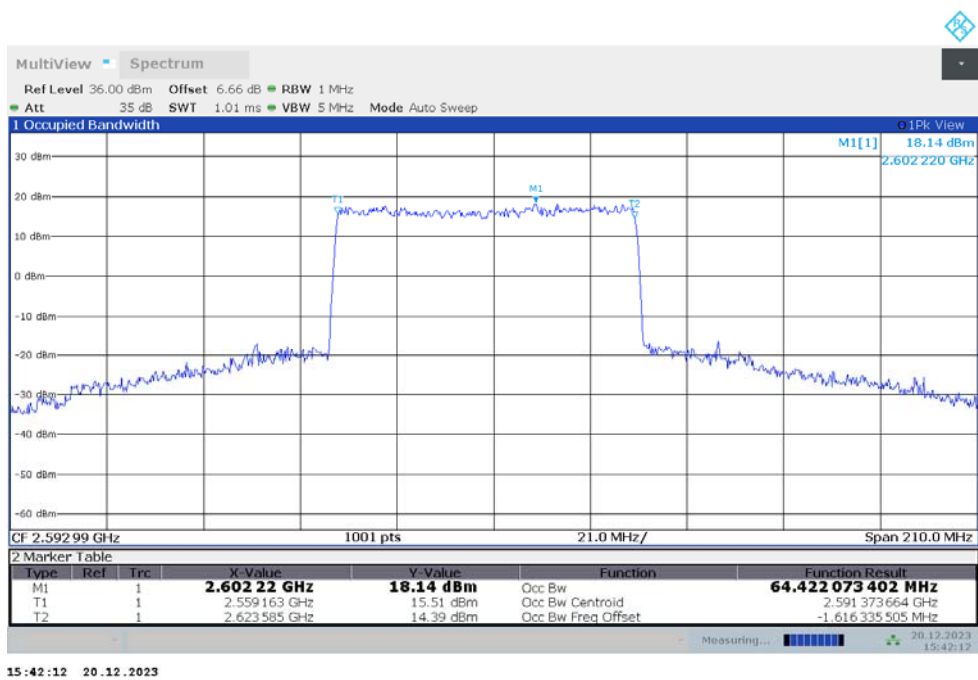

n41

n41,70MHz(99%)

Frequency (MHz)	Occupied Bandwidth (99%) (MHz)	
	DFT-s-pi/2 BPSK	DFT-s-QPSK
2592.99	64.427	64.422

n41,70MHz Bandwidth,DFT-s-pi/2 BPSK (99% BW)

n41,70MHz Bandwidth,DFT-s-QPSK (99% BW)

n41