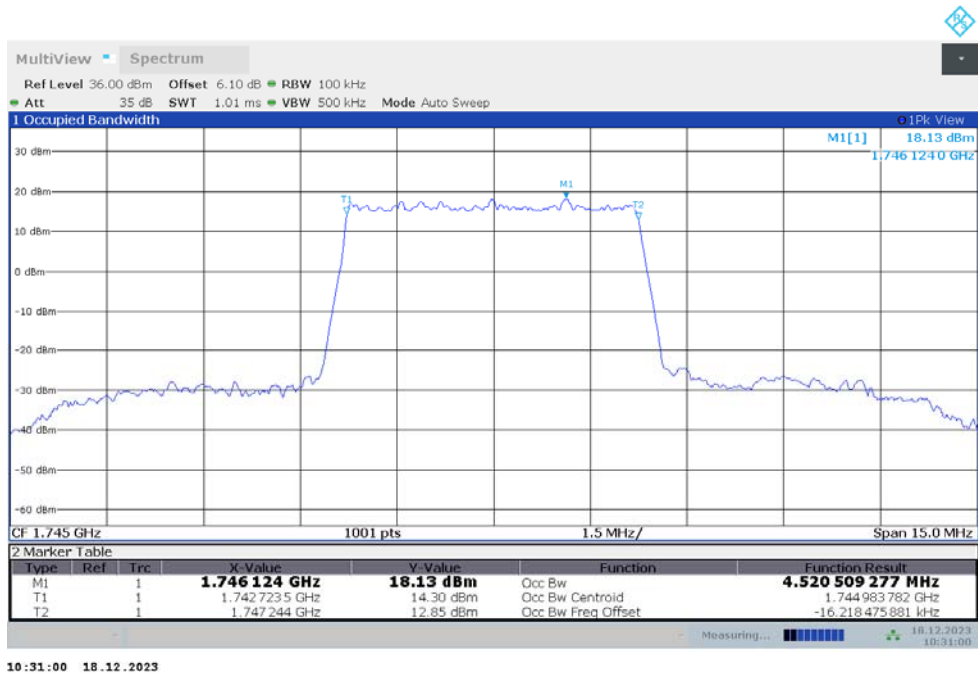

n66
n66,5MHz(99%)

Frequency (MHz)	Occupied Bandwidth (99%) (MHz)	
	DFT-s-pi/2 BPSK	DFT-s-QPSK
1745	4.521	4.487

n66,5MHz Bandwidth,DFT-s-pi/2 BPSK (99% BW)