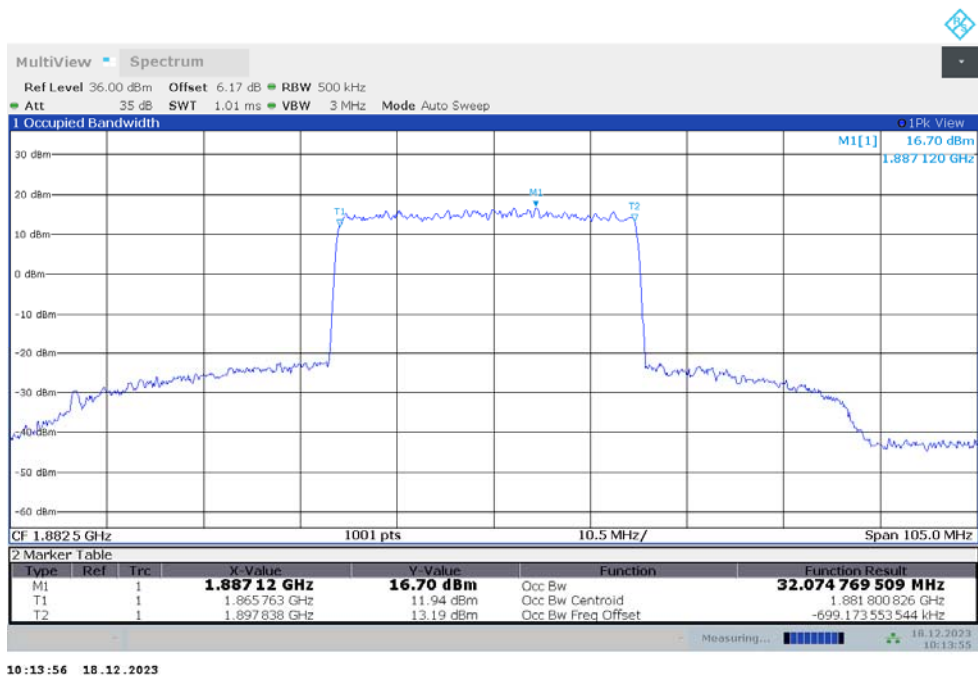

n25,30MHz Bandwidth,DFT-s-QPSK (99% BW)

n25

n25,35MHz(99%)

Frequency (MHz)	Occupied Bandwidth (99%) (MHz)	
	DFT-s-pi/2 BPSK	DFT-s-QPSK
1882.5	32.210	32.075

n25,35MHz Bandwidth,DFT-s-pi/2 BPSK (99% BW)

n25,35MHz Bandwidth,DFT-s-QPSK (99% BW)