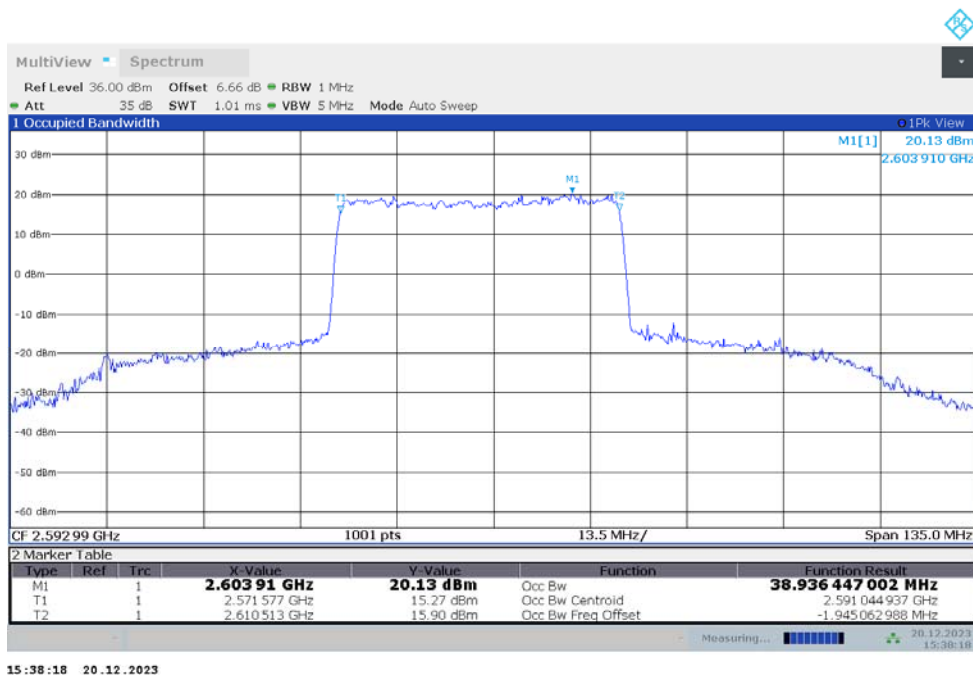

n41,45MHz Bandwidth,DFT-s-QPSK (99% BW)