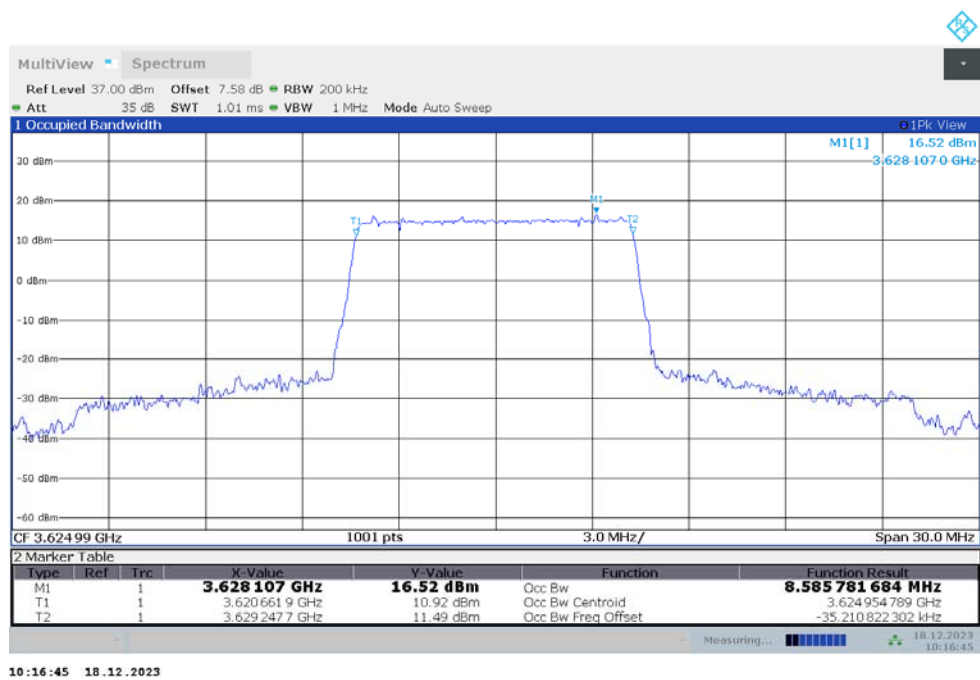

n48,10MHz Bandwidth,DFT-s-QPSK (99% BW)