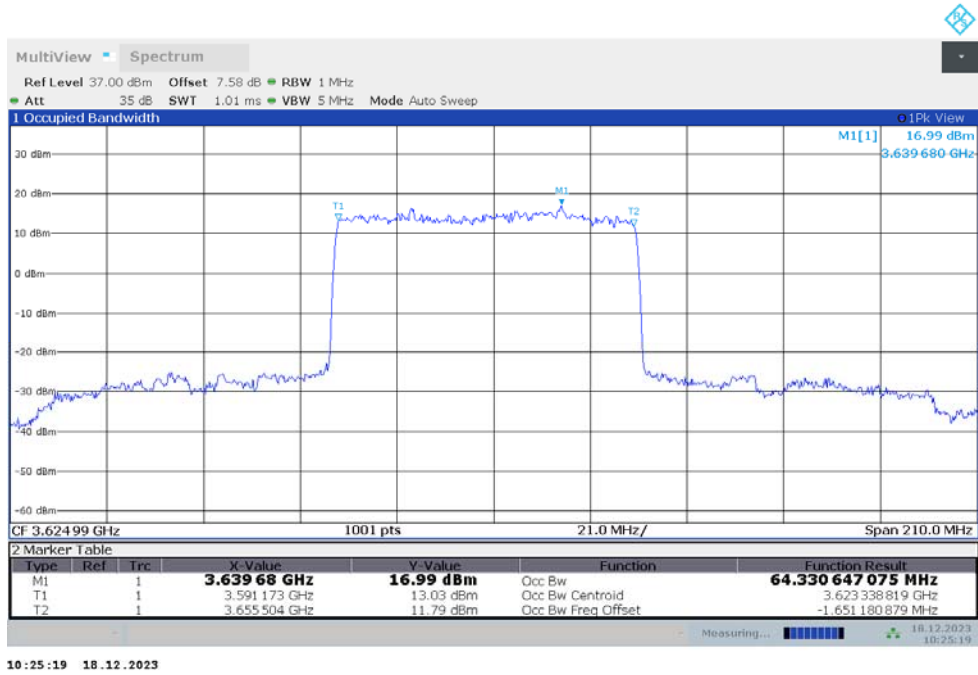

n48,60MHz Bandwidth,DFT-s-QPSK (99% BW)

n48

n48,70MHz(99%)

Frequency (MHz)	Occupied Bandwidth (99%) (MHz)	
	DFT-s-pi/2 BPSK	DFT-s-QPSK
3624.99	64.331	64.236

n48,70MHz Bandwidth,DFT-s-pi/2 BPSK (99% BW)

n48,70MHz Bandwidth,DFT-s-QPSK (99% BW)