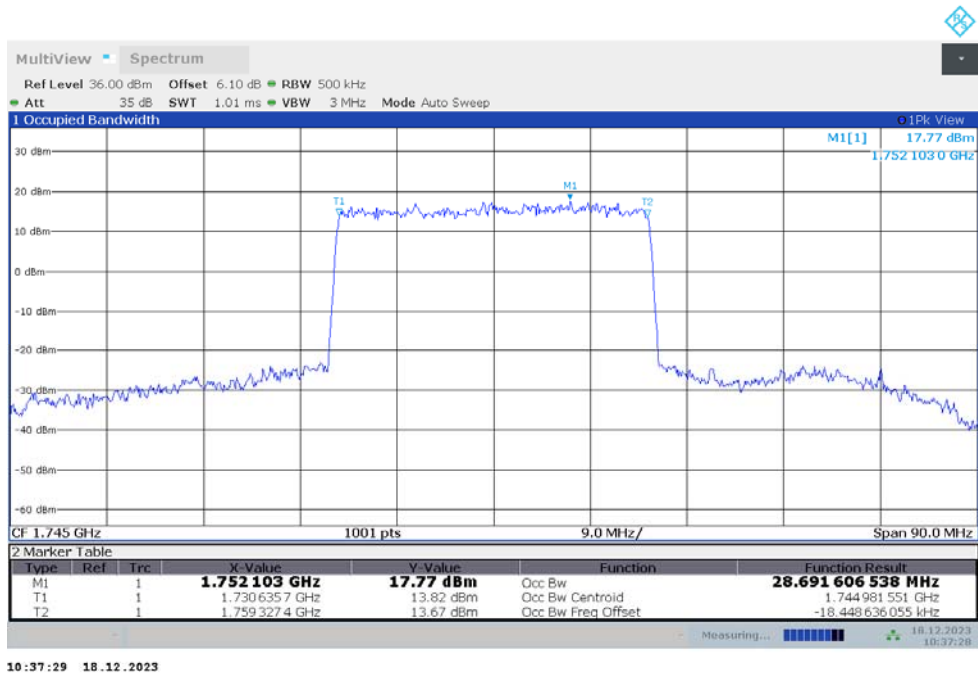

n66

n66,30MHz(99%)

Frequency (MHz)	Occupied Bandwidth (99%) (MHz)	
	DFT-s-pi/2 BPSK	DFT-s-QPSK
1745	28.692	28.629

n66,30MHz Bandwidth,DFT-s-pi/2 BPSK (99% BW)