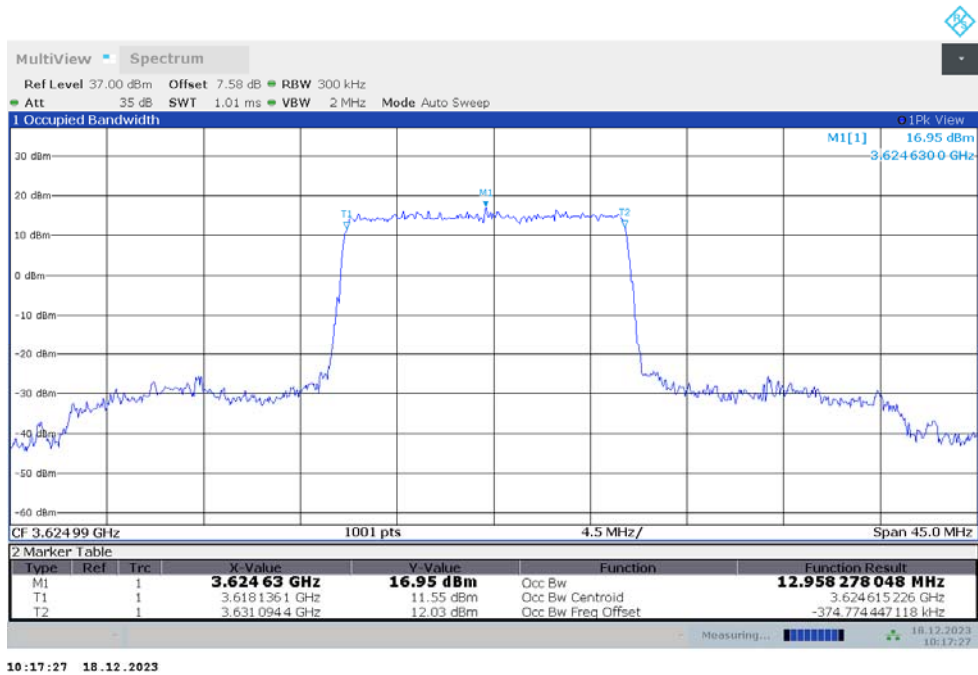

n48,10MHz Bandwidth,DFT-s-QPSK (99% BW)

n48

n48,15MHz(99%)

Frequency (MHz)	Occupied Bandwidth (99%) (MHz)	
	DFT-s-pi/2 BPSK	DFT-s-QPSK
3624.99	12.958	12.912

n48,15MHz Bandwidth,DFT-s-pi/2 BPSK (99% BW)

n48,15MHz Bandwidth,DFT-s-QPSK (99% BW)