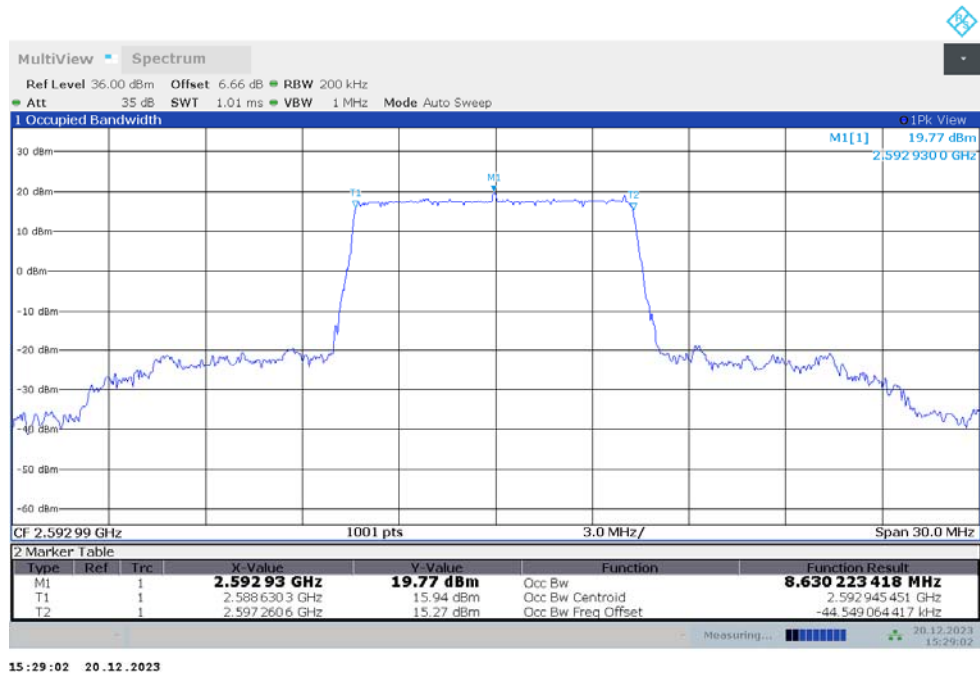

n41

n41,10MHz(99%)

Frequency (MHz)	Occupied Bandwidth (99%) (MHz)	
	DFT-s-pi/2 BPSK	DFT-s-QPSK
2592.99	8.630	8.603

n41,10MHz Bandwidth,DFT-s-pi/2 BPSK (99% BW)