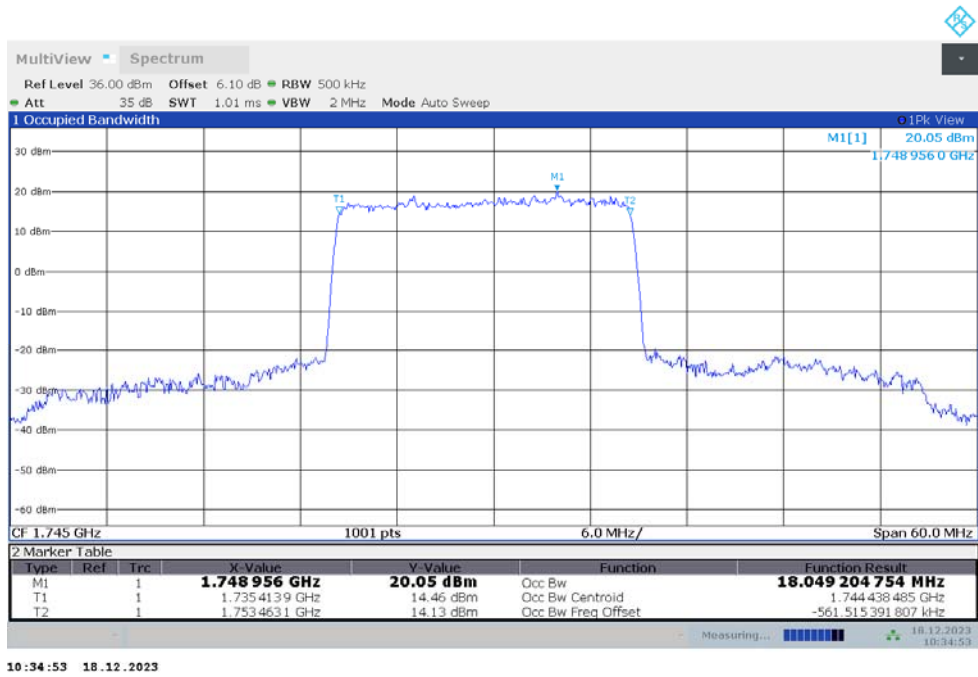

n66

n66,20MHz(99%)

Frequency (MHz)	Occupied Bandwidth (99%) (MHz)	
	DFT-s-pi/2 BPSK	DFT-s-QPSK
1745	18.049	17.957

n66,20MHz Bandwidth,DFT-s-pi/2 BPSK (99% BW)