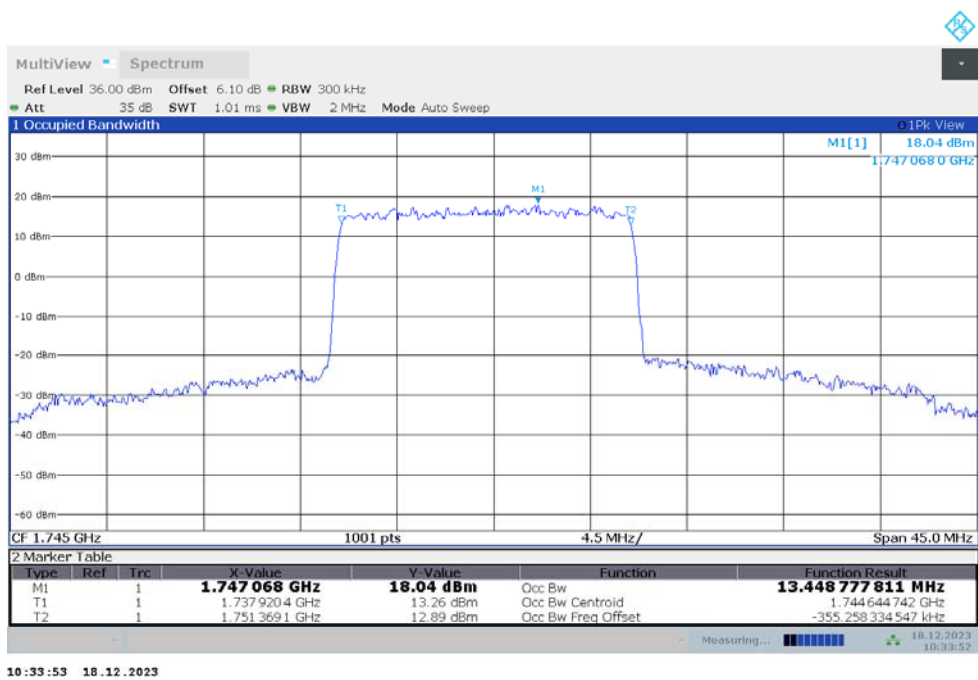

n66,10MHz Bandwidth,DFT-s-QPSK (99% BW)

n66

n66,15MHz(99%)

Frequency (MHz)	Occupied Bandwidth (99%) (MHz)	
	DFT-s-pi/2 BPSK	DFT-s-QPSK
1745	13.527	13.449

n66,15MHz Bandwidth,DFT-s-pi/2 BPSK (99% BW)

n66,15MHz Bandwidth,DFT-s-QPSK (99% BW)