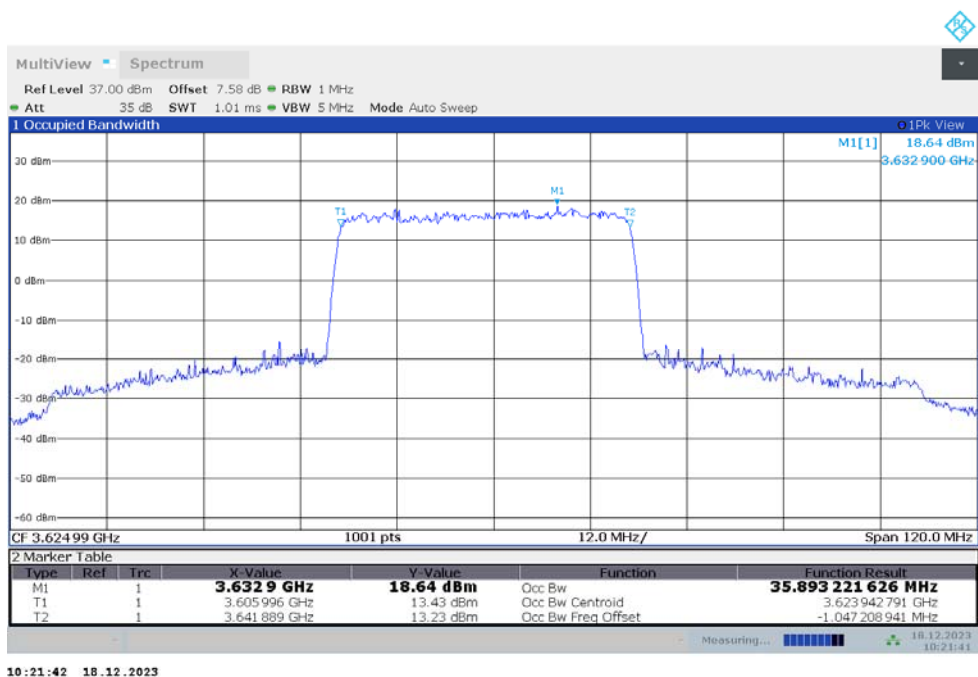

n48,40MHz Bandwidth,DFT-s-QPSK (99% BW)