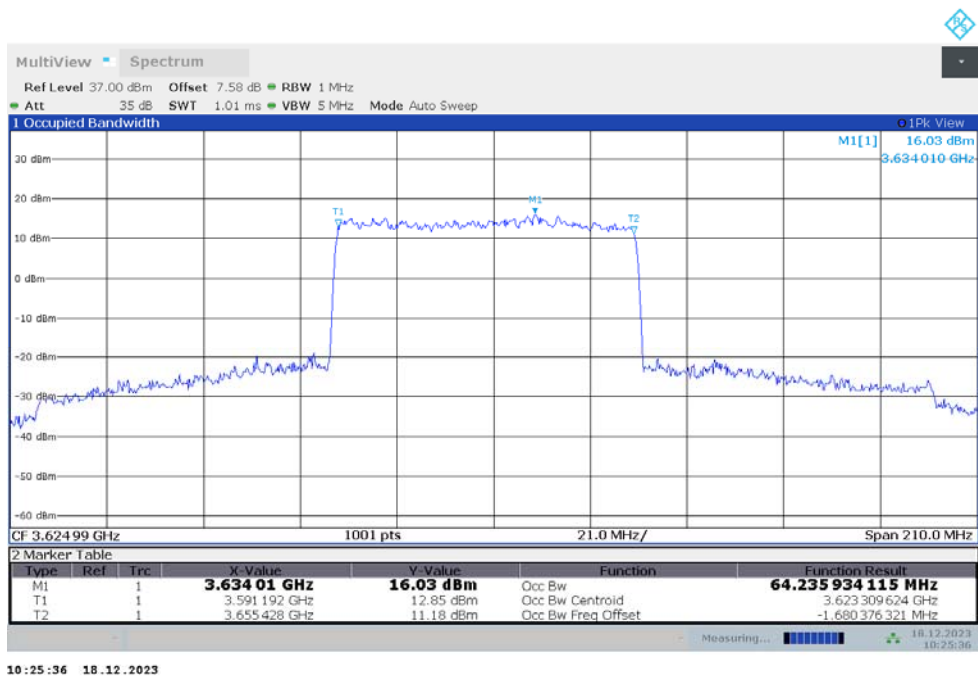

n48,60MHz Bandwidth,DFT-s-QPSK (99% BW)

n48

n48,70MHz(99%)

Frequency (MHz)	Occupied Bandwidth (99%) (MHz)	
	DFT-s-pi/2 BPSK	DFT-s-QPSK
3624.99	64.331	64.236

n48,70MHz Bandwidth,DFT-s-pi/2 BPSK (99% BW)

n48,70MHz Bandwidth,DFT-s-QPSK (99% BW)