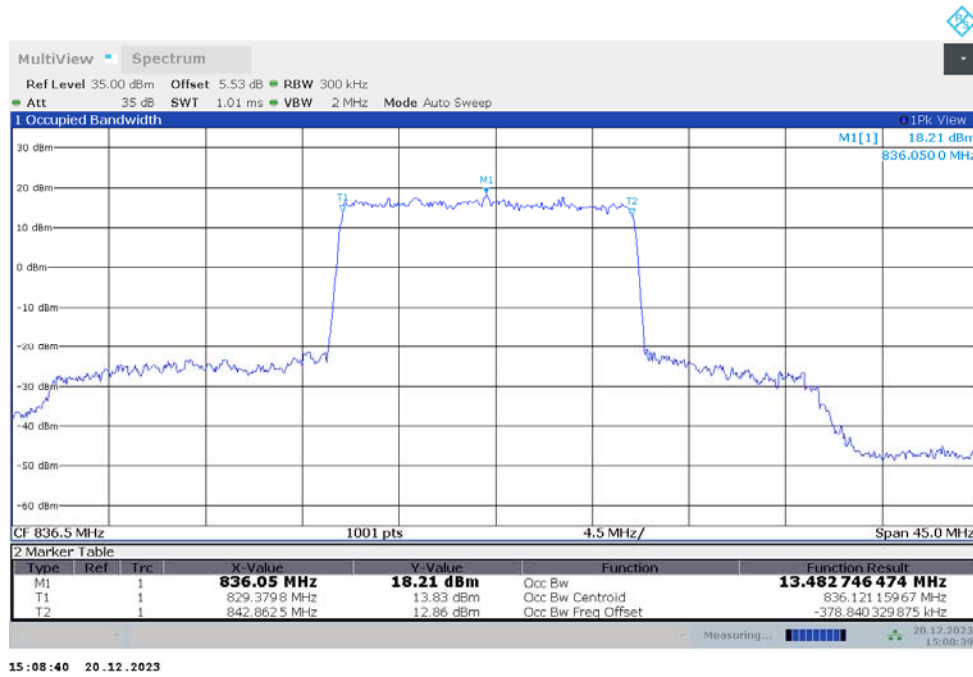

n5
n5,15MHz(99%)

Frequency (MHz)	Occupied Bandwidth (99%) (MHz)	
	DFT-s-pi/2 BPSK	DFT-s-QPSK
836.5	13.483	13.447

n5,15MHz Bandwidth,DFT-s-pi/2 BPSK (99% BW)