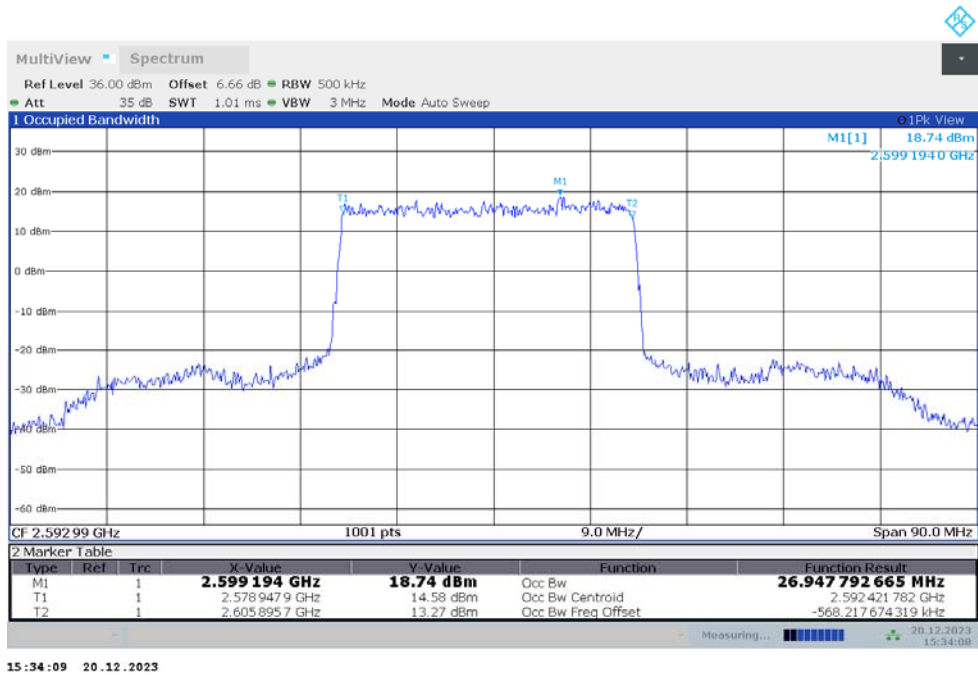

n41

n41,30MHz(99%)

Frequency (MHz)	Occupied Bandwidth (99%) (MHz)	
	DFT-s-pi/2 BPSK	DFT-s-QPSK
2592.99	26.948	26.997

n41,30MHz Bandwidth,DFT-s-pi/2 BPSK (99% BW)