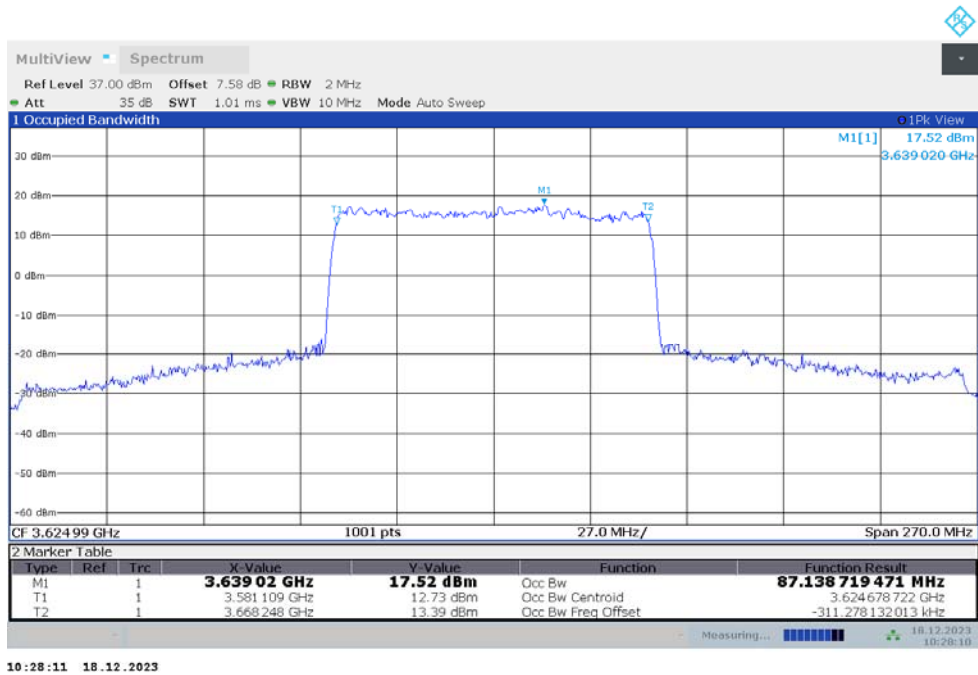

n48,90MHz Bandwidth,DFT-s-QPSK (99% BW)