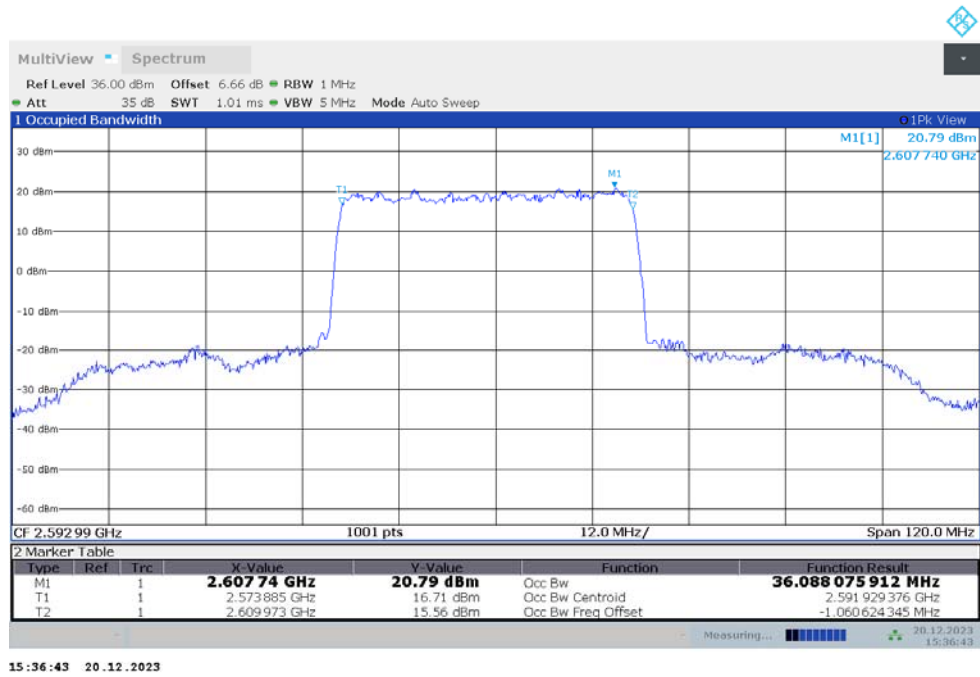

n41

n41,40MHz(99%)

Frequency (MHz)	Occupied Bandwidth (99%) (MHz)	
	DFT-s-pi/2 BPSK	DFT-s-QPSK
2592.99	36.088	35.972

n41,40MHz Bandwidth,DFT-s-pi/2 BPSK (99% BW)