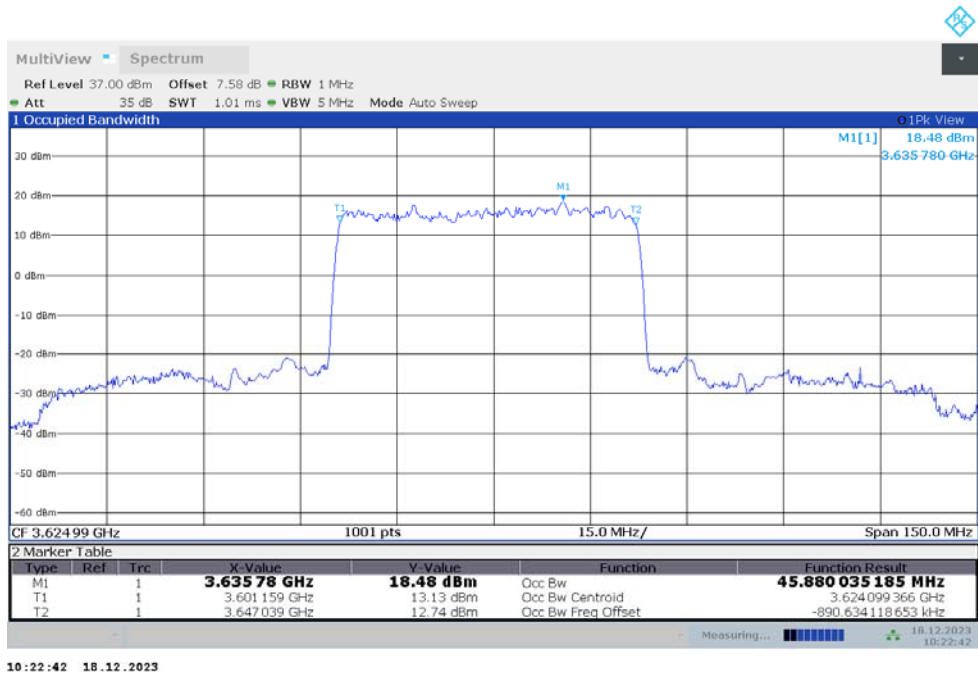

n48

n48,50MHz(99%)

Frequency (MHz)	Occupied Bandwidth (99%) (MHz)	
	DFT-s-pi/2 BPSK	DFT-s-QPSK
3624.99	45.880	45.889

n48,50MHz Bandwidth,DFT-s-pi/2 BPSK (99% BW)