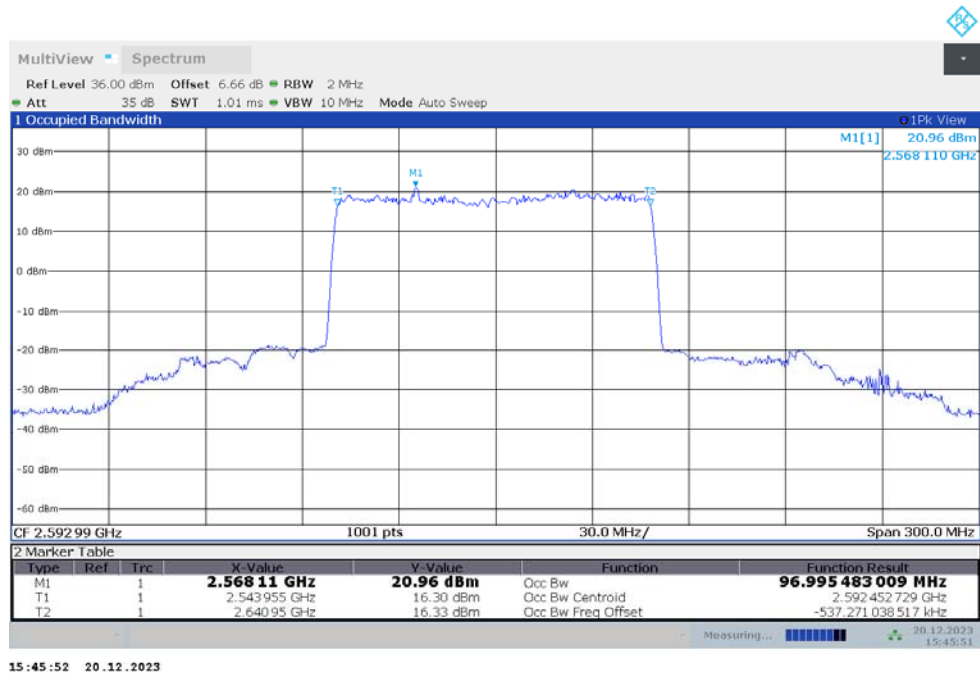

n41

n41,100MHz(99%)

Frequency (MHz)	Occupied Bandwidth (99%) (MHz)	
	DFT-s-pi/2 BPSK	DFT-s-QPSK
2592.99	96.995	96.631

n41,100MHz Bandwidth,DFT-s-pi/2 BPSK (99% BW)