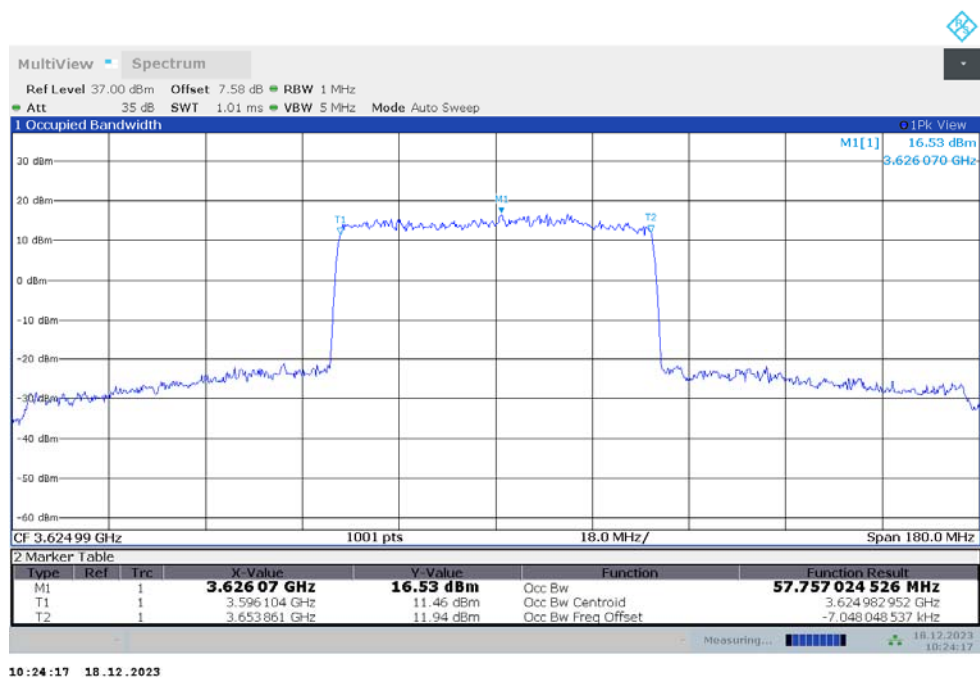

n48,60MHz Bandwidth,DFT-s-QPSK (99% BW)