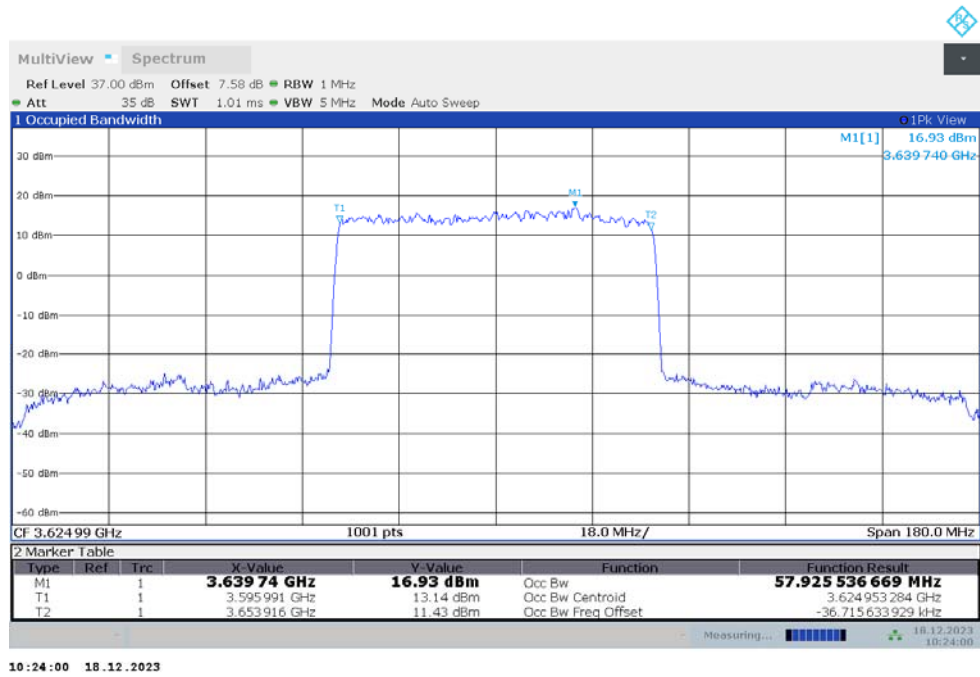

n48,50MHz Bandwidth,DFT-s-pi/2 BPSK (99% BW)

n48,50MHz Bandwidth,DFT-s-QPSK (99% BW)

n48

n48,60MHz(99%)

Frequency (MHz)	Occupied Bandwidth (99%) (MHz)	
	DFT-s-pi/2 BPSK	DFT-s-QPSK
3624.99	57.926	57.757

n48,60MHz Bandwidth,DFT-s-pi/2 BPSK (99% BW)