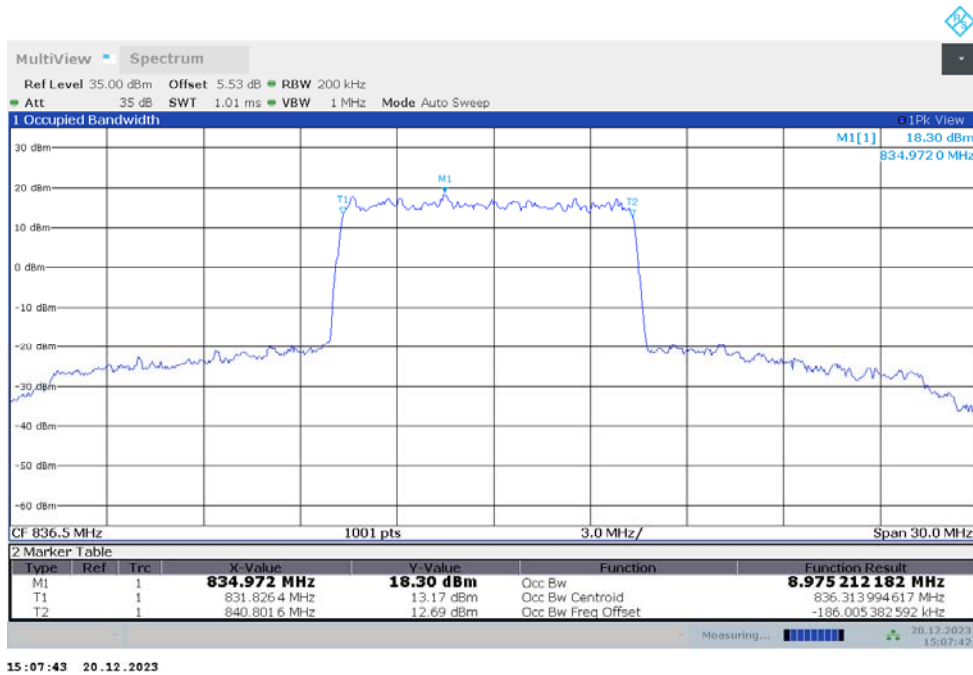

n5
n5,10MHz(99%)

Frequency (MHz)	Occupied Bandwidth (99%) (MHz)	
	DFT-s-pi/2 BPSK	DFT-s-QPSK
836.5	8.993	8.975

n5,10MHz Bandwidth,DFT-s-pi/2 BPSK (99% BW)

n5,10MHz Bandwidth,DFT-s-QPSK (99% BW)

n5
n5,15MHz(99%)