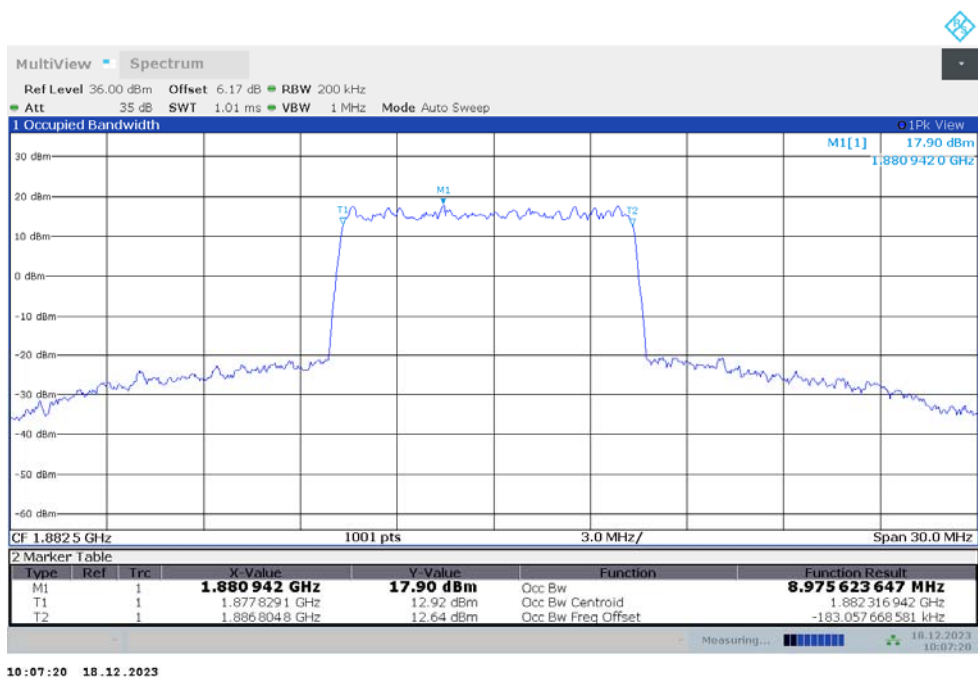

n25,5MHz Bandwidth,DFT-s-QPSK (99% BW)

n25

n25,10MHz(99%)

Frequency (MHz)	Occupied Bandwidth (99%) (MHz)	
	DFT-s-pi/2 BPSK	DFT-s-QPSK
1882.5	8.991	8.976

n25,10MHz Bandwidth,DFT-s-pi/2 BPSK (99% BW)

n25,10MHz Bandwidth,DFT-s-QPSK (99% BW)