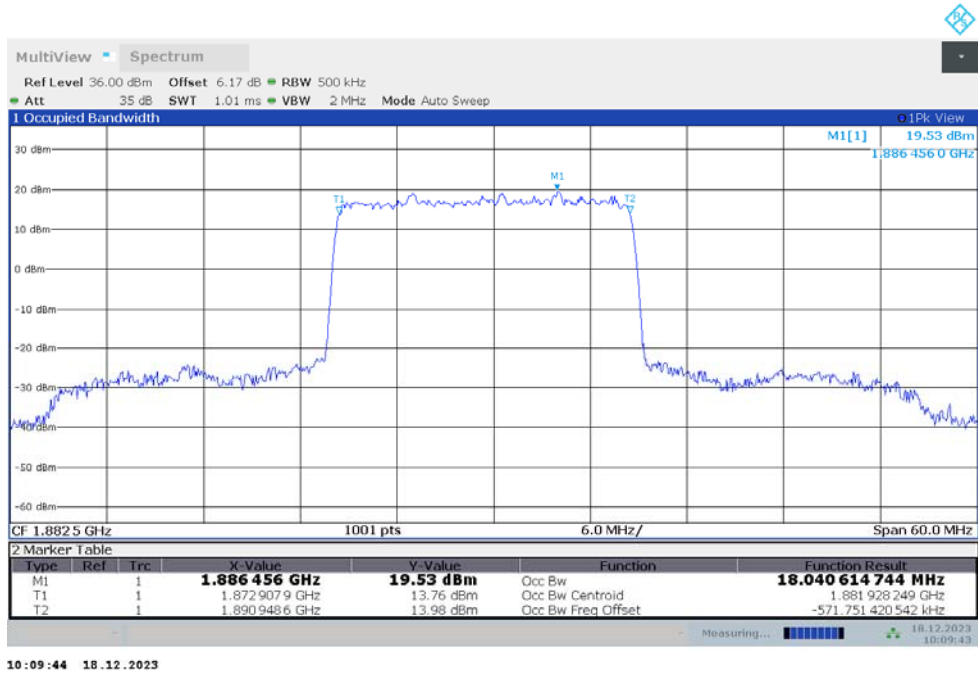

n25

n25,20MHz(99%)

Frequency (MHz)	Occupied Bandwidth (99%) (MHz)	
	DFT-s-pi/2 BPSK	DFT-s-QPSK
1882.5	18.041	17.934

n25,20MHz Bandwidth,DFT-s-pi/2 BPSK (99% BW)