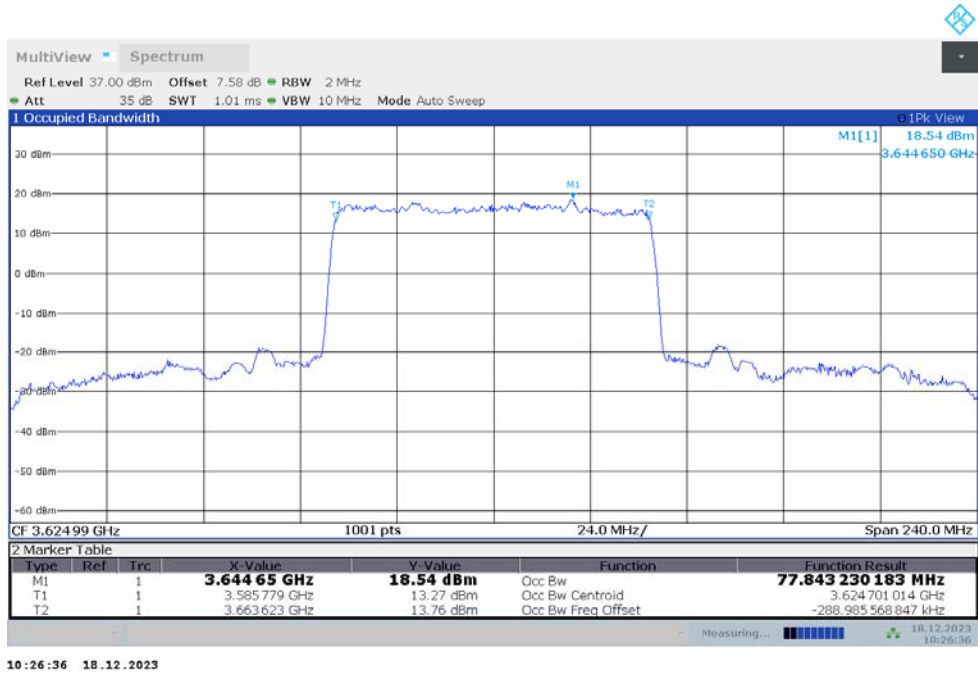

n48

n48,80MHz(99%)

Frequency (MHz)	Occupied Bandwidth (99%) (MHz)	
	DFT-s-pi/2 BPSK	DFT-s-QPSK
3624.99	77.843	77.630

n48,80MHz Bandwidth,DFT-s-pi/2 BPSK (99% BW)