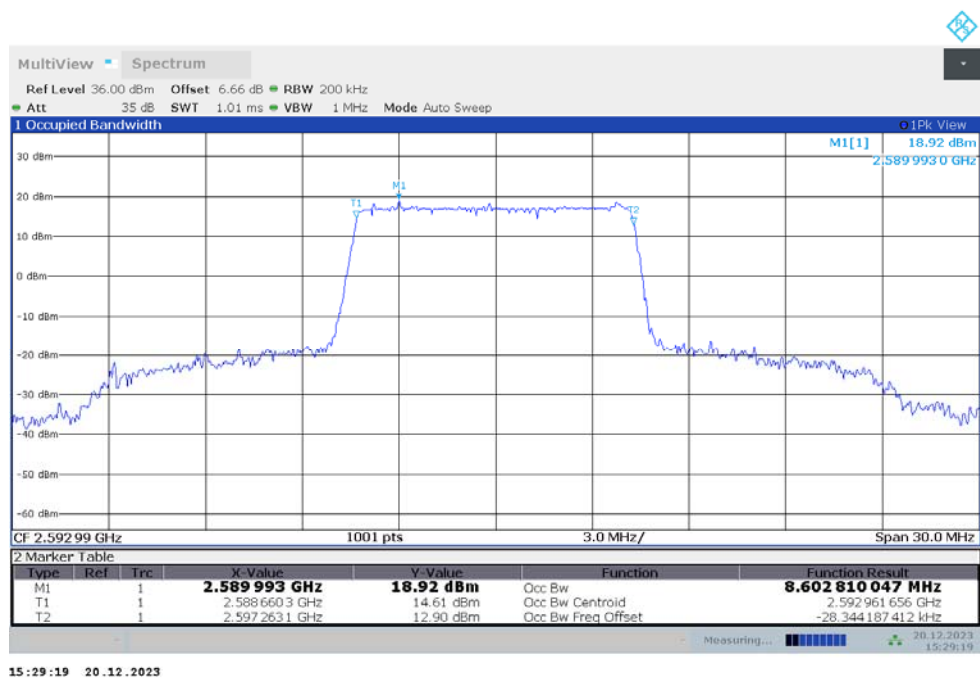

n41,10MHz Bandwidth,DFT-s-QPSK (99% BW)