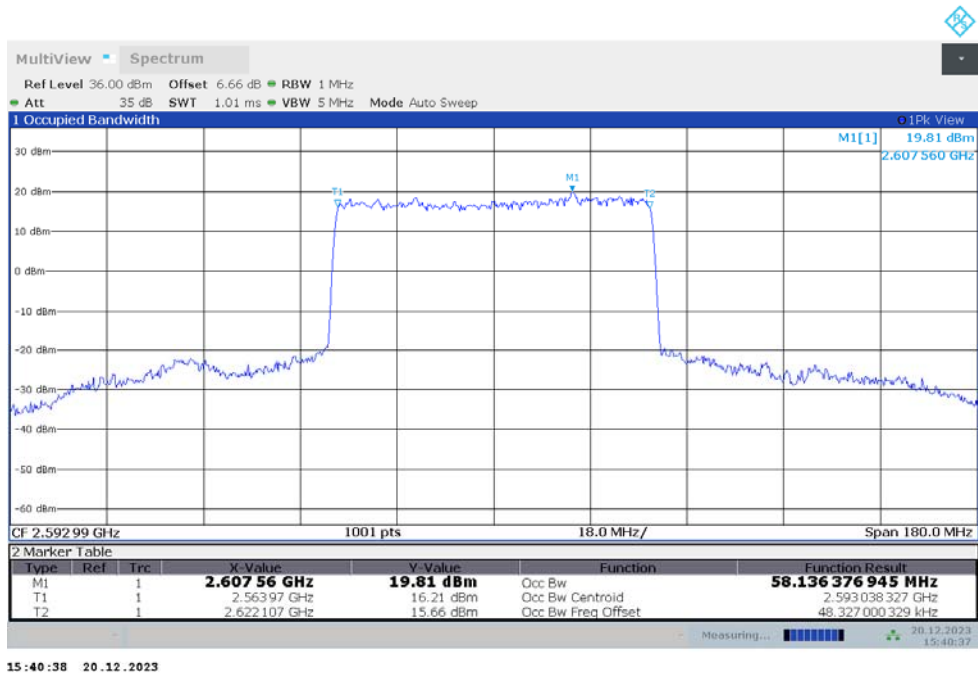

n41,50MHz Bandwidth,DFT-s-QPSK (99% BW)

n41

n41,60MHz(99%)

Frequency (MHz)	Occupied Bandwidth (99%) (MHz)	
	DFT-s-pi/2 BPSK	DFT-s-QPSK
2592.99	58.136	57.988

n41,60MHz Bandwidth,DFT-s-pi/2 BPSK (99% BW)

n41,60MHz Bandwidth,DFT-s-QPSK (99% BW)