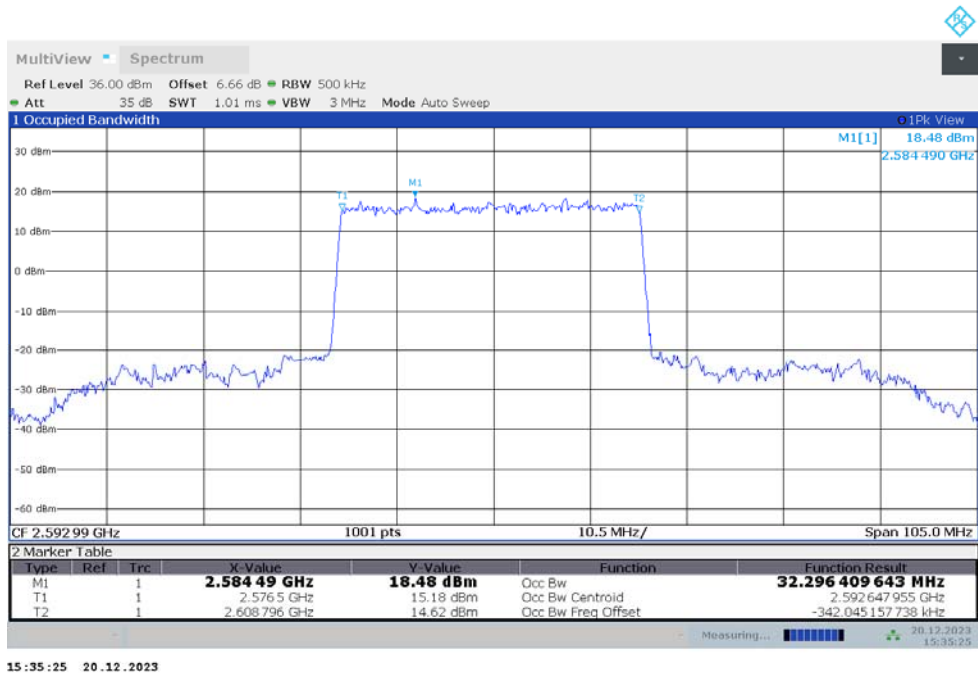

n41

n41,35MHz(99%)

Frequency (MHz)	Occupied Bandwidth (99%) (MHz)	
	DFT-s-pi/2 BPSK	DFT-s-QPSK
2592.99	32.296	32.249

n41,35MHz Bandwidth,DFT-s-pi/2 BPSK (99% BW)