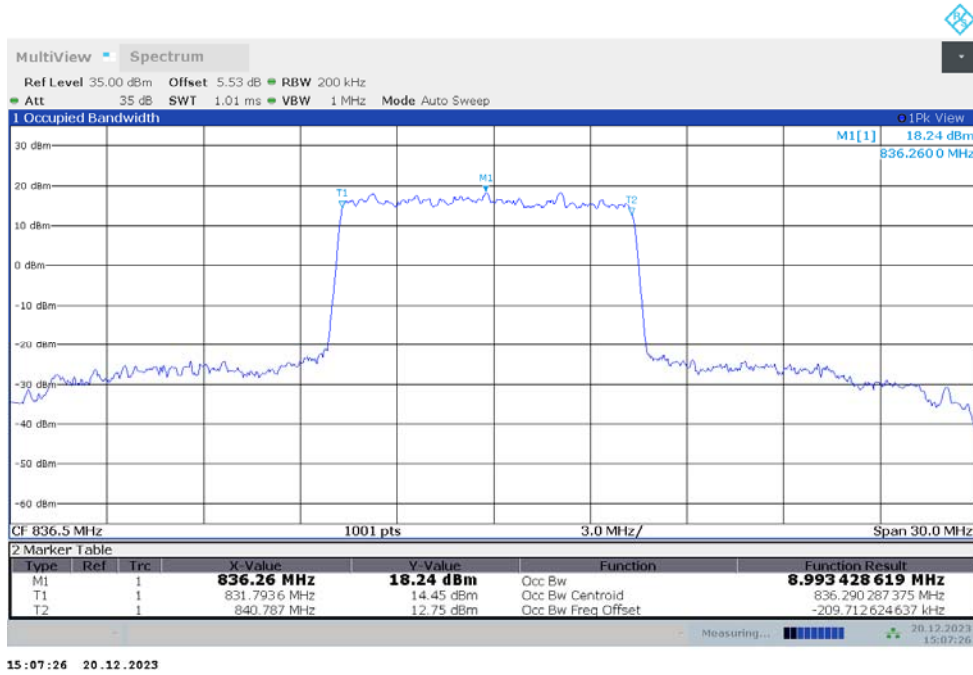

n5
n5,10MHz(99%)

Frequency (MHz)	Occupied Bandwidth (99%) (MHz)	
	DFT-s-pi/2 BPSK	DFT-s-QPSK
836.5	8.993	8.975

n5,10MHz Bandwidth,DFT-s-pi/2 BPSK (99% BW)

n5,10MHz Bandwidth,DFT-s-QPSK (99% BW)

n5
n5,15MHz(99%)