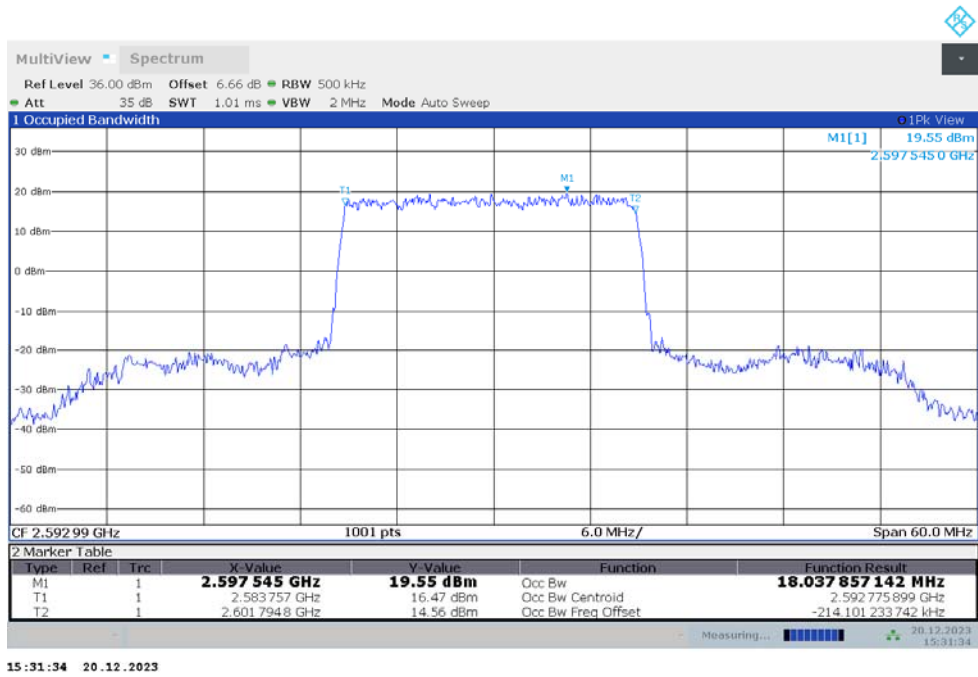

n41,15MHz Bandwidth,DFT-s-pi/2 BPSK (99% BW)

n41,15MHz Bandwidth,DFT-s-QPSK (99% BW)

n41

n41,20MHz(99%)

Frequency (MHz)	Occupied Bandwidth (99%) (MHz)	
	DFT-s-pi/2 BPSK	DFT-s-QPSK
2592.99	18.038	18.053

n41,20MHz Bandwidth,DFT-s-pi/2 BPSK (99% BW)