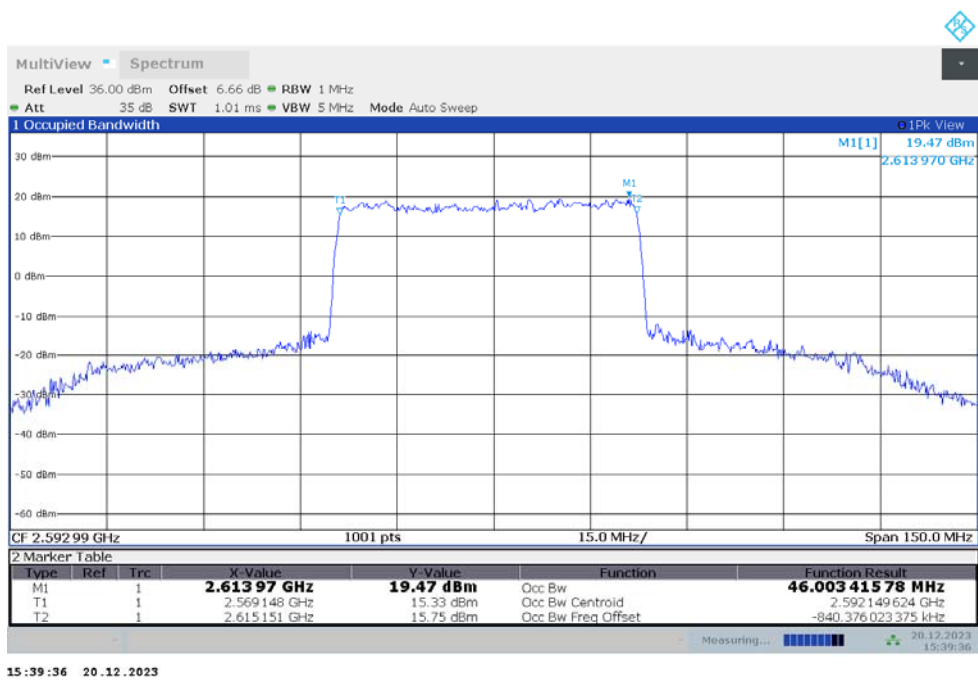

n41,50MHz Bandwidth,DFT-s-QPSK (99% BW)