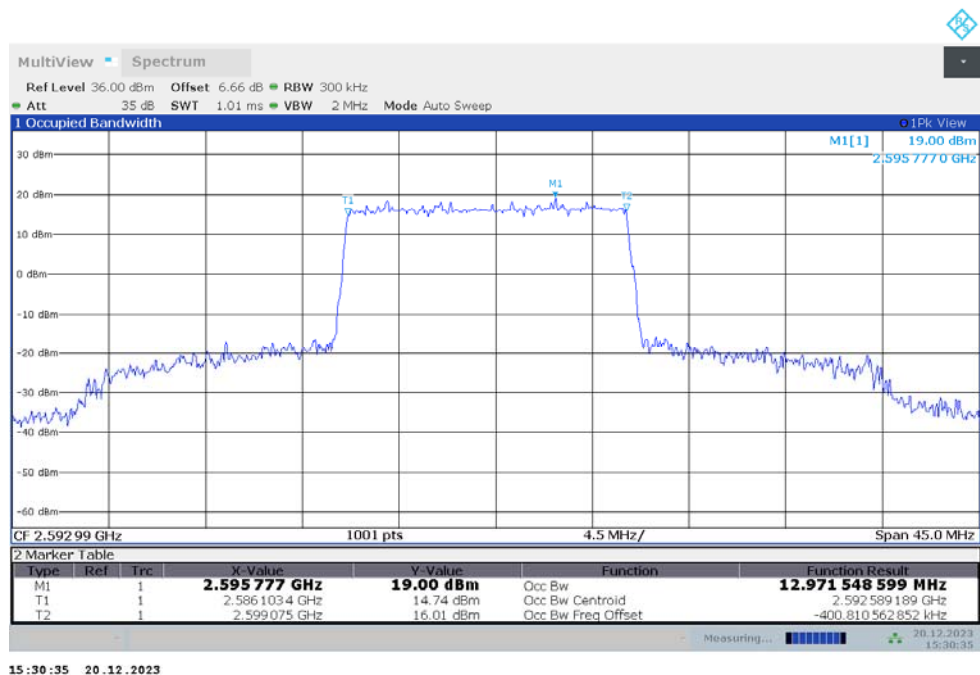

n41,15MHz Bandwidth,DFT-s-QPSK (99% BW)