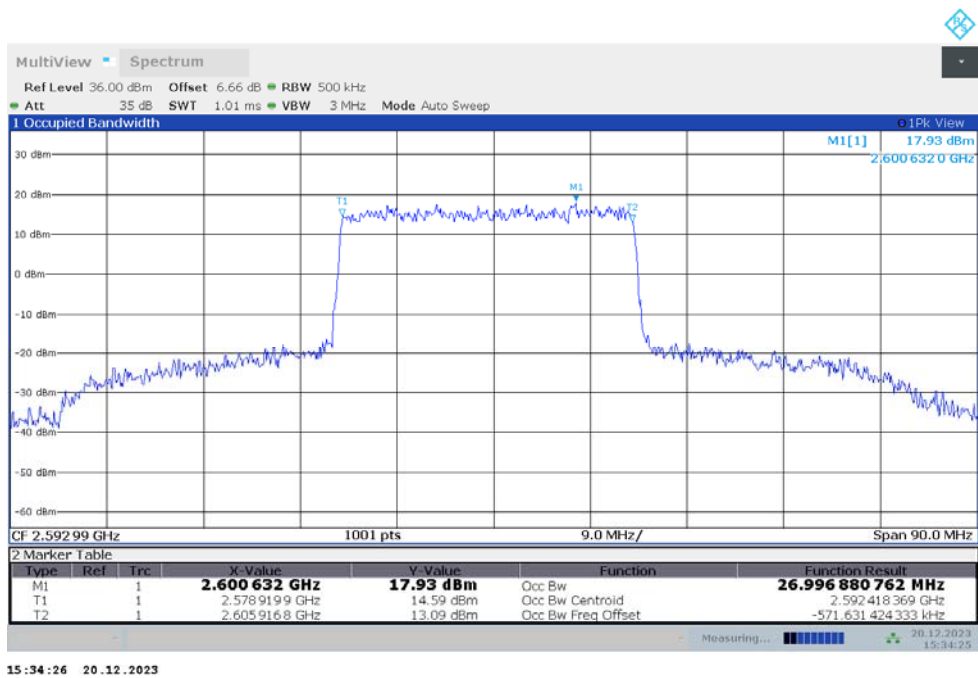

n41

n41,30MHz(99%)

Frequency (MHz)	Occupied Bandwidth (99%) (MHz)	
	DFT-s-pi/2 BPSK	DFT-s-QPSK
2592.99	26.948	26.997

n41,30MHz Bandwidth,DFT-s-pi/2 BPSK (99% BW)

n41,30MHz Bandwidth,DFT-s-QPSK (99% BW)

n41