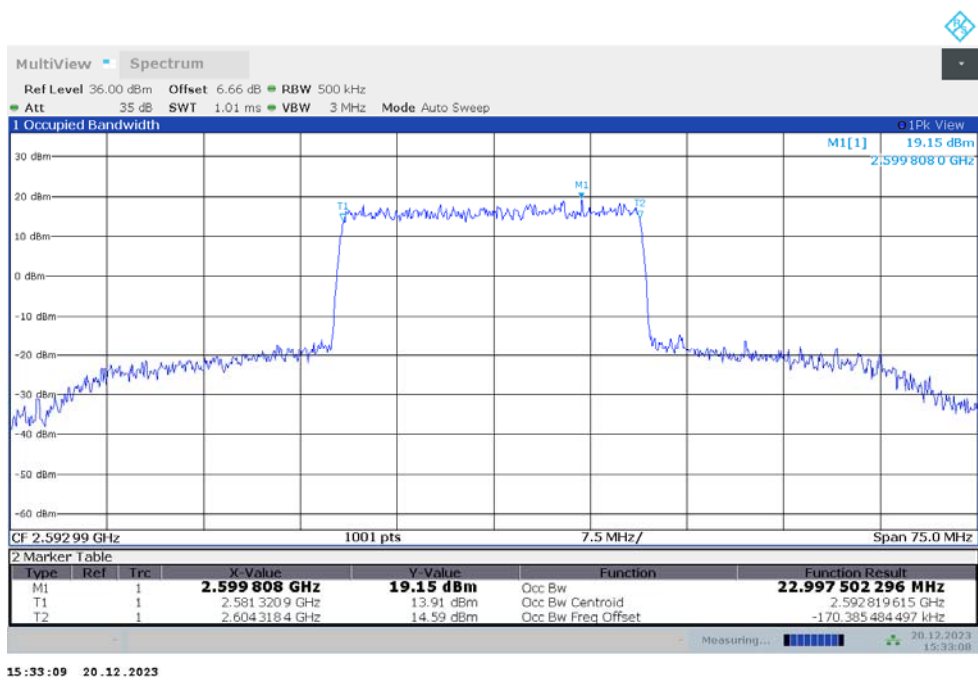

n41,20MHz Bandwidth,DFT-s-QPSK (99% BW)

n41

n41,25MHz(99%)

Frequency (MHz)	Occupied Bandwidth (99%) (MHz)	
	DFT-s-pi/2 BPSK	DFT-s-QPSK
2592.99	22.986	22.998

n41,25MHz Bandwidth,DFT-s-pi/2 BPSK (99% BW)

n41,25MHz Bandwidth,DFT-s-QPSK (99% BW)