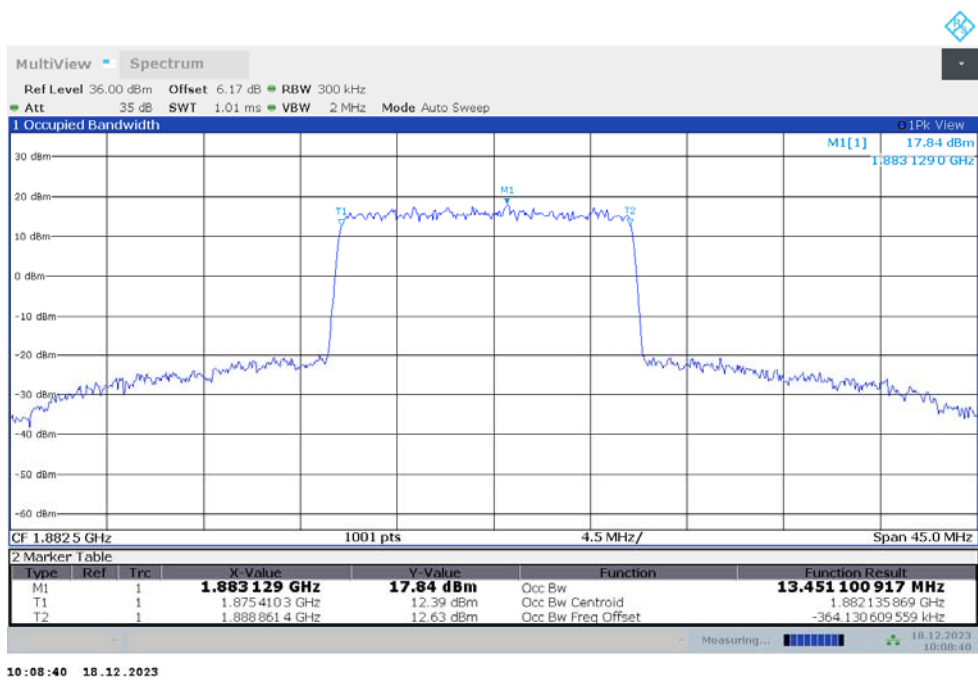

n25

n25,15MHz(99%)

Frequency (MHz)	Occupied Bandwidth (99%) (MHz)	
	DFT-s-pi/2 BPSK	DFT-s-QPSK
1882.5	13.499	13.451

n25,15MHz Bandwidth,DFT-s-pi/2 BPSK (99% BW)

n25,15MHz Bandwidth,DFT-s-QPSK (99% BW)

n25

n25,20MHz(99%)