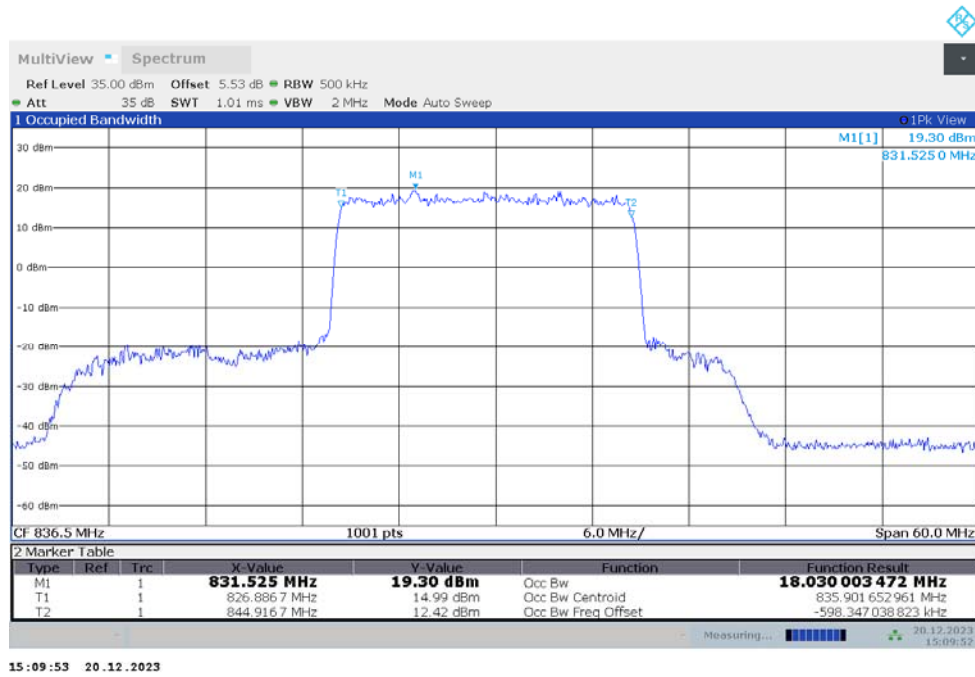

Frequency (MHz)	Occupied Bandwidth (99%) (MHz)	
	DFT-s-pi/2 BPSK	DFT-s-QPSK
836.5	13.483	13.447

n5,15MHz Bandwidth,DFT-s-pi/2 BPSK (99% BW)

n5,15MHz Bandwidth,DFT-s-QPSK (99% BW)

n5
n5,20MHz(99%)

Frequency (MHz)	Occupied Bandwidth (99%) (MHz)	
	DFT-s-pi/2 BPSK	DFT-s-QPSK
836.5	18.030	17.971

n5,20MHz Bandwidth,DFT-s-pi/2 BPSK (99% BW)

n5,20MHz Bandwidth,DFT-s-QPSK (99% BW)

n25
n25,5MHz(99%)

Frequency (MHz)	Occupied Bandwidth (99%) (MHz)	
	DFT-s-pi/2 BPSK	DFT-s-QPSK
1882.5	4.525	4.493

n25,5MHz Bandwidth,DFT-s-pi/2 BPSK (99% BW)