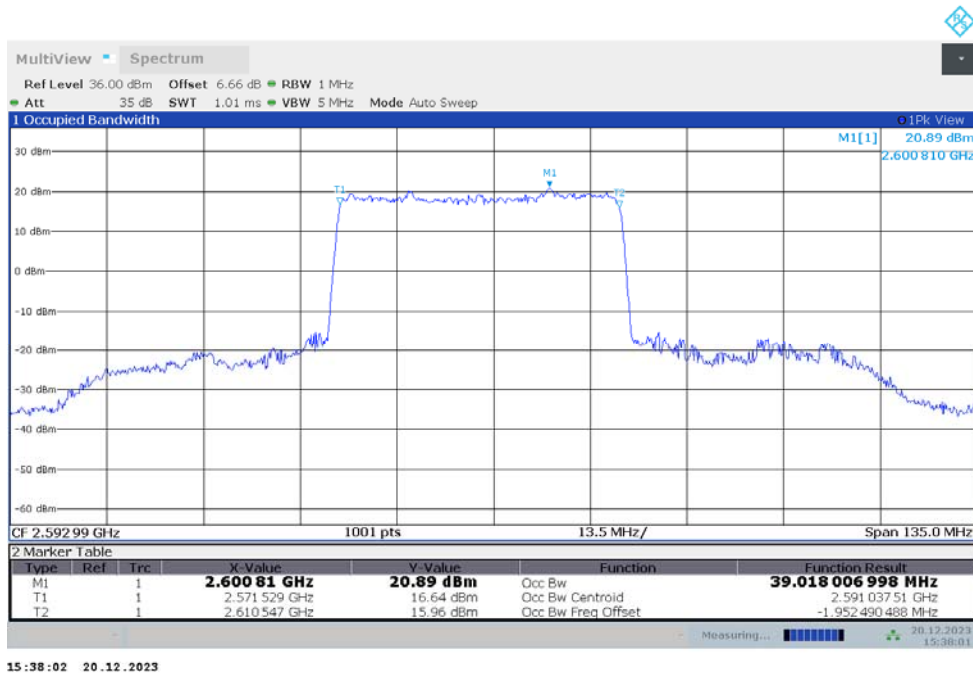

n41

n41,45MHz(99%)

Frequency (MHz)	Occupied Bandwidth (99%) (MHz)	
	DFT-s-pi/2 BPSK	DFT-s-QPSK
2592.99	39.018	38.936

n41,45MHz Bandwidth,DFT-s-pi/2 BPSK (99% BW)