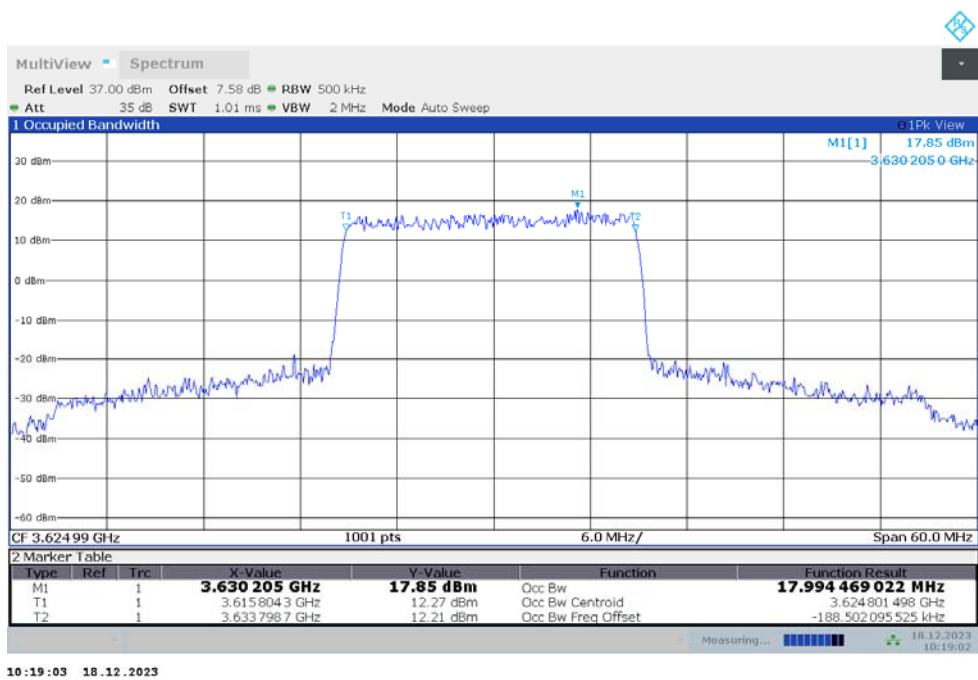

n48

n48,20MHz(99%)

Frequency (MHz)	Occupied Bandwidth (99%) (MHz)	
	DFT-s-pi/2 BPSK	DFT-s-QPSK
3624.99	18.074	17.994

n48,20MHz Bandwidth,DFT-s-pi/2 BPSK (99% BW)

n48,20MHz Bandwidth,DFT-s-QPSK (99% BW)

n48