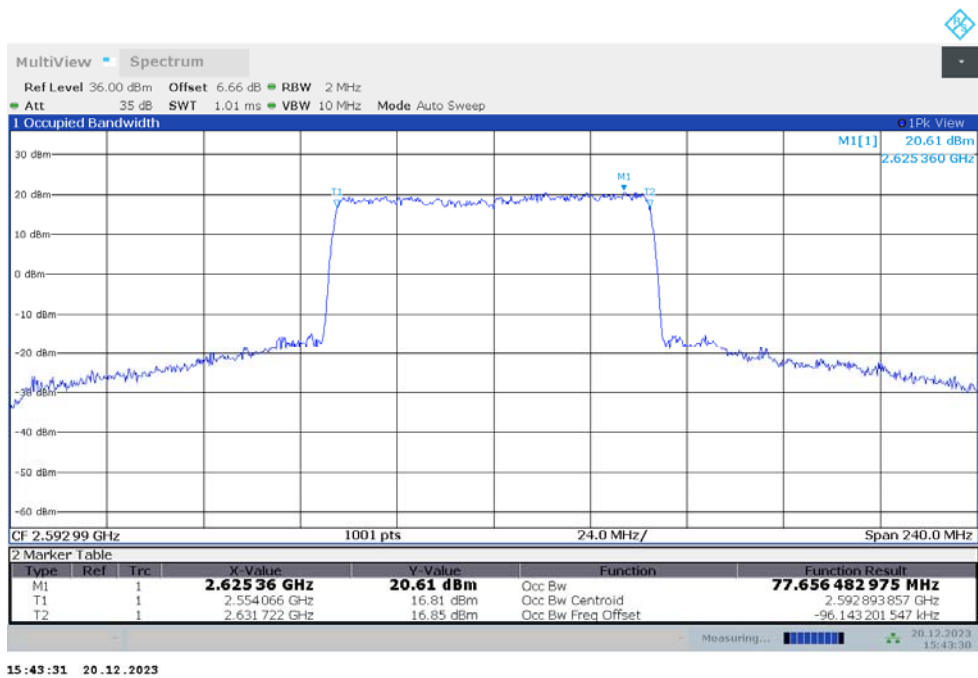

n41,80MHz Bandwidth,DFT-s-QPSK (99% BW)