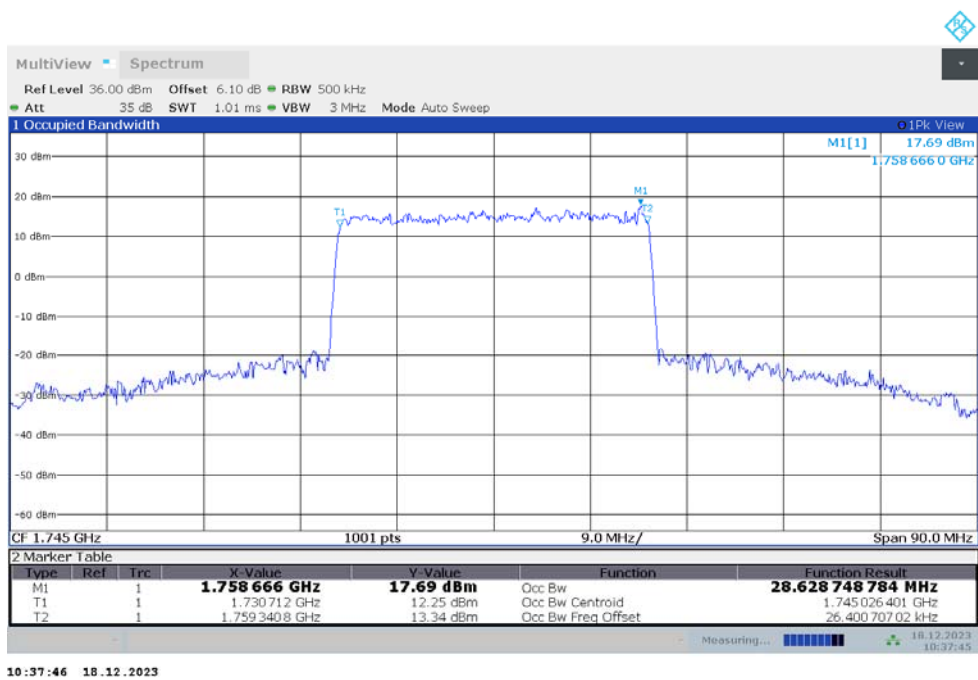

n66,30MHz Bandwidth,DFT-s-QPSK (99% BW)