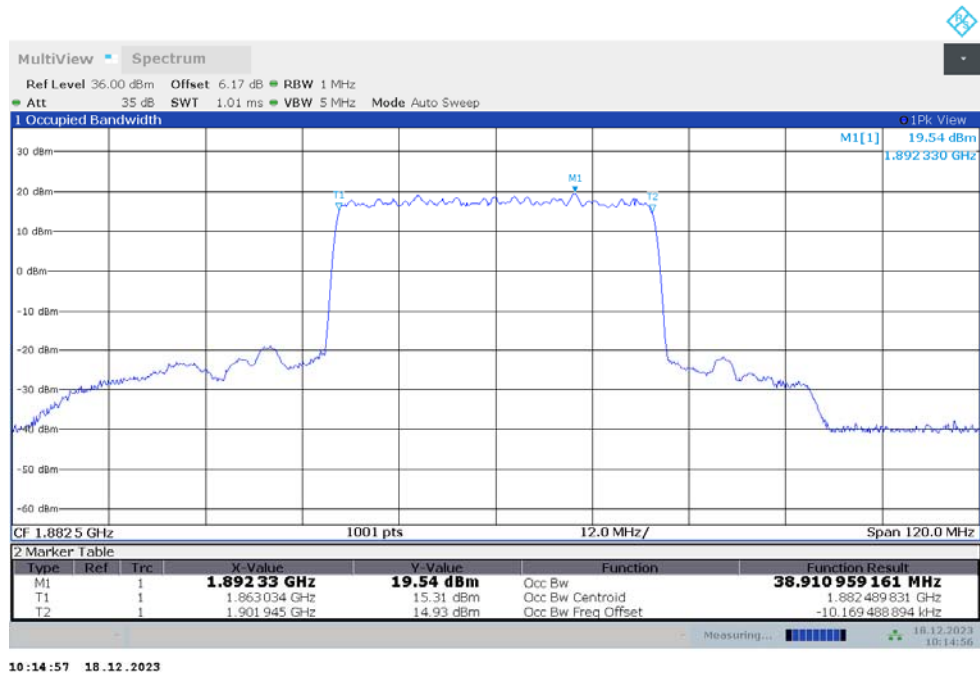

n25

n25,40MHz(99%)

Frequency (MHz)	Occupied Bandwidth (99%) (MHz)	
	DFT-s-pi/2 BPSK	DFT-s-QPSK
1882.5	38.911	38.783

n25,40MHz Bandwidth,DFT-s-pi/2 BPSK (99% BW)