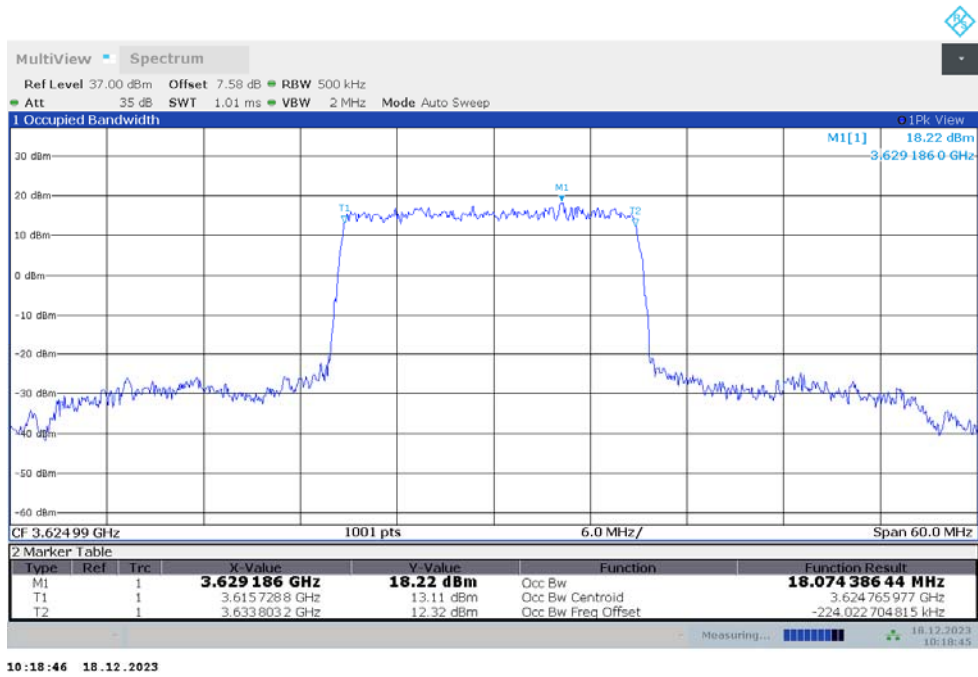

n48

n48,20MHz(99%)

Frequency (MHz)	Occupied Bandwidth (99%) (MHz)	
	DFT-s-pi/2 BPSK	DFT-s-QPSK
3624.99	18.074	17.994

n48,20MHz Bandwidth,DFT-s-pi/2 BPSK (99% BW)