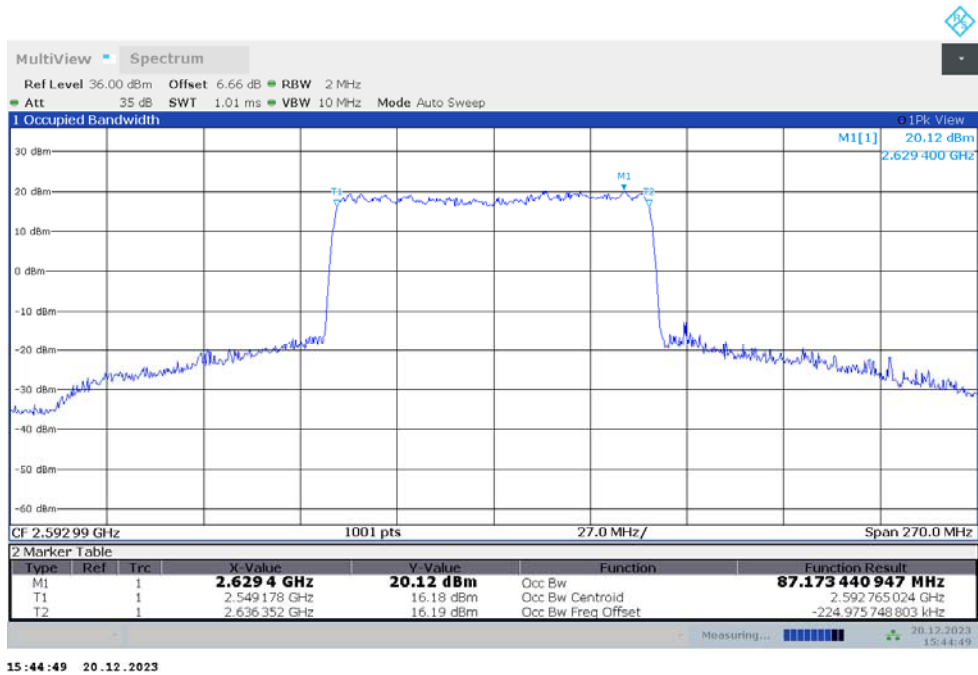

n41,90MHz Bandwidth,DFT-s-QPSK (99% BW)