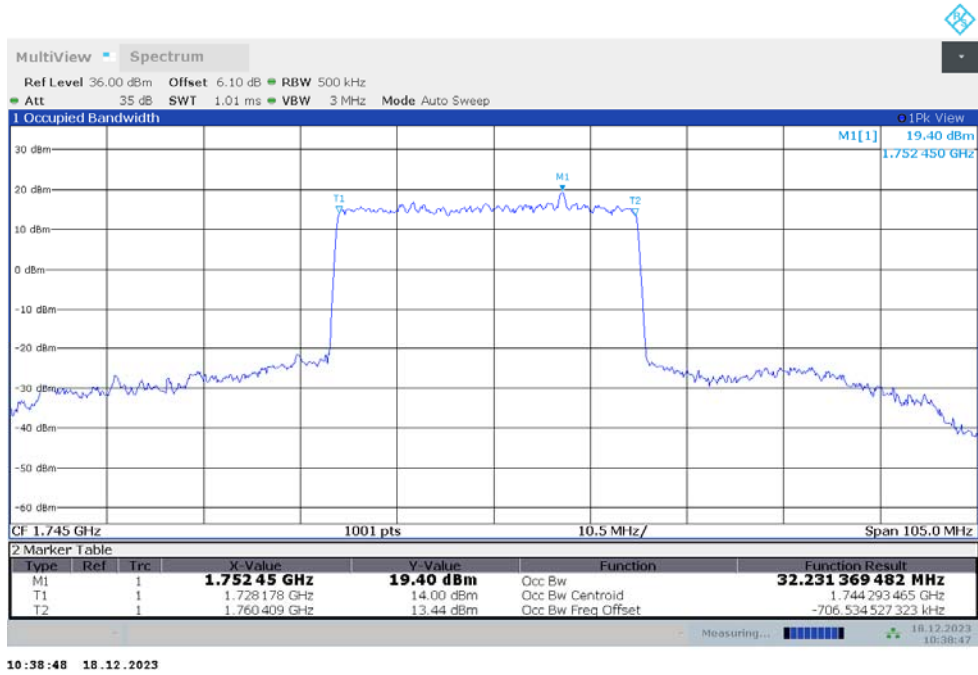

n66,30MHz Bandwidth,DFT-s-pi/2 BPSK (99% BW)

n66,30MHz Bandwidth,DFT-s-QPSK (99% BW)

n66

n66,35MHz(99%)

Frequency (MHz)	Occupied Bandwidth (99%) (MHz)	
	DFT-s-pi/2 BPSK	DFT-s-QPSK
1745	32.231	32.101

n66,35MHz Bandwidth,DFT-s-pi/2 BPSK (99% BW)