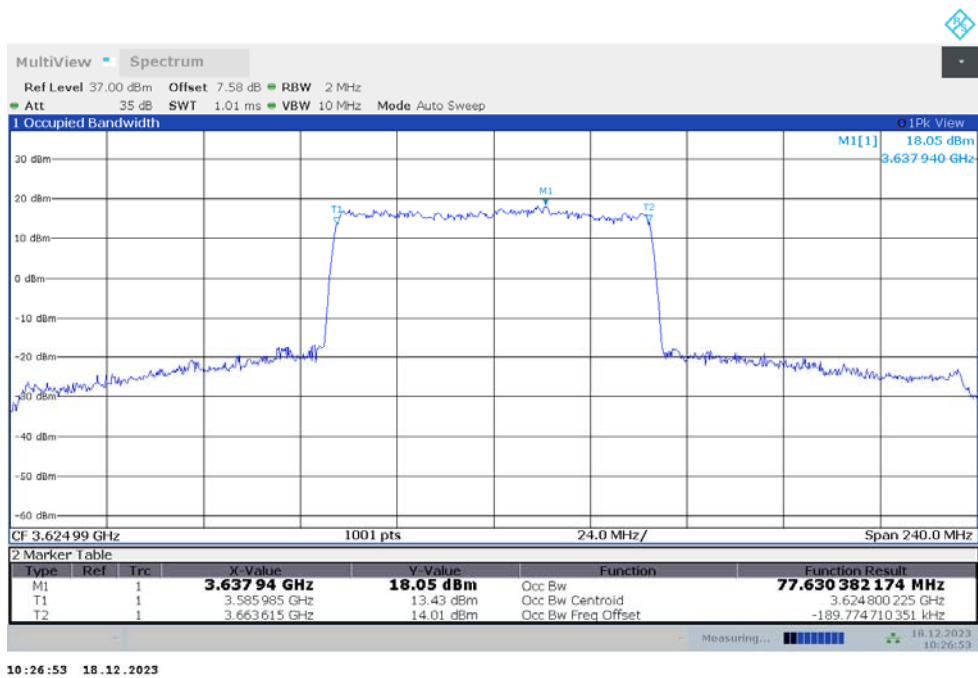

n48

n48,80MHz(99%)

Frequency (MHz)	Occupied Bandwidth (99%) (MHz)	
	DFT-s-pi/2 BPSK	DFT-s-QPSK
3624.99	77.843	77.630

n48,80MHz Bandwidth,DFT-s-pi/2 BPSK (99% BW)

n48,80MHz Bandwidth,DFT-s-QPSK (99% BW)

n48