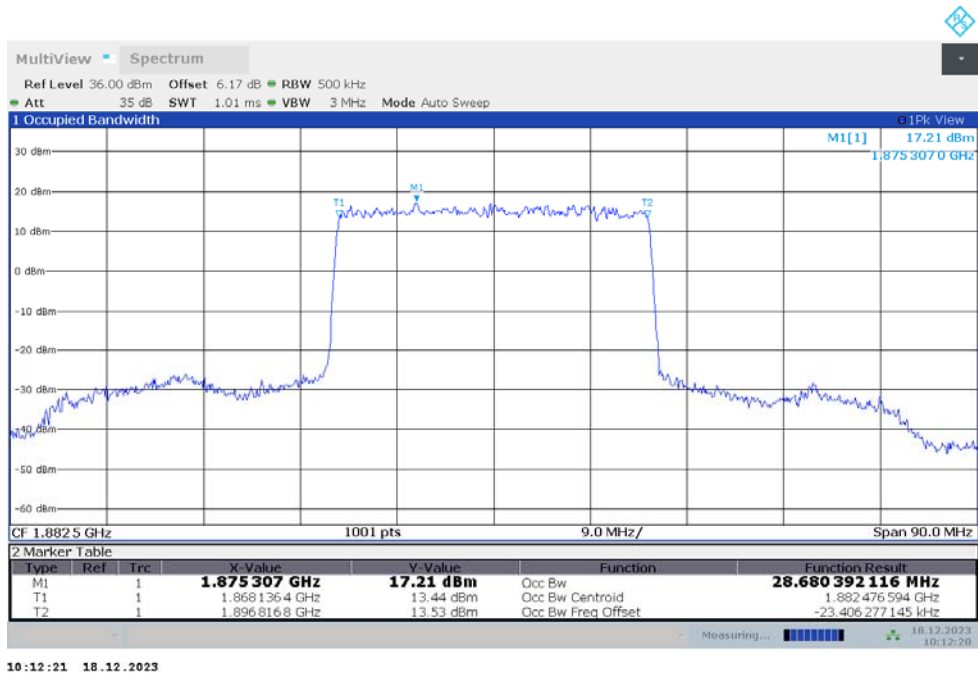

n25,25MHz Bandwidth,DFT-s-pi/2 BPSK (99% BW)

n25,25MHz Bandwidth,DFT-s-QPSK (99% BW)

n25
n25,30MHz(99%)

Frequency (MHz)	Occupied Bandwidth (99%) (MHz)	
	DFT-s-pi/2 BPSK	DFT-s-QPSK
1882.5	28.680	28.533

n25,30MHz Bandwidth,DFT-s-pi/2 BPSK (99% BW)