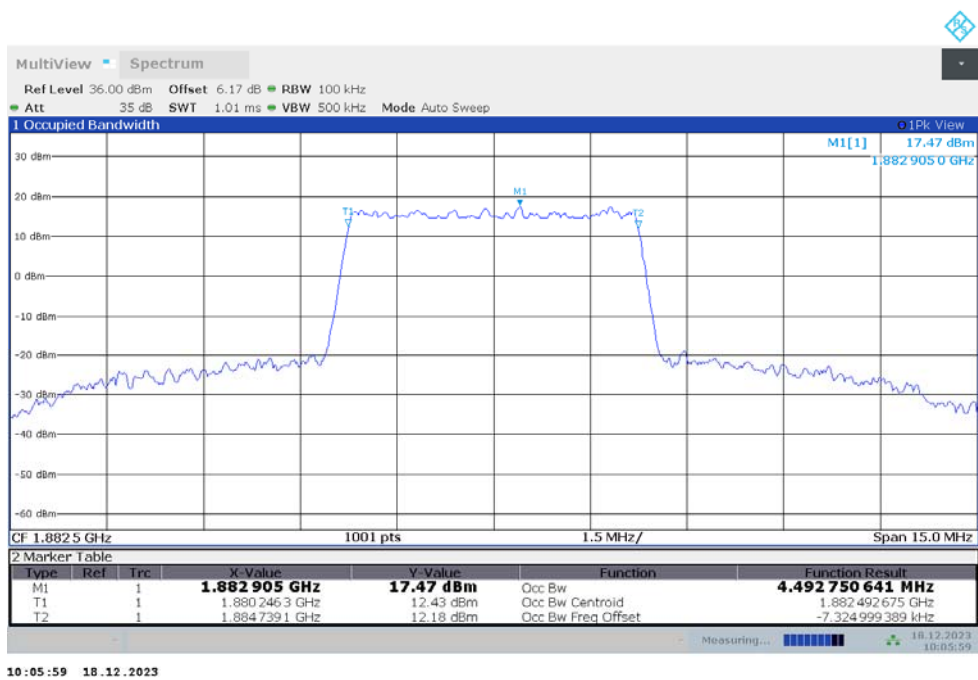

n25,5MHz Bandwidth,DFT-s-QPSK (99% BW)