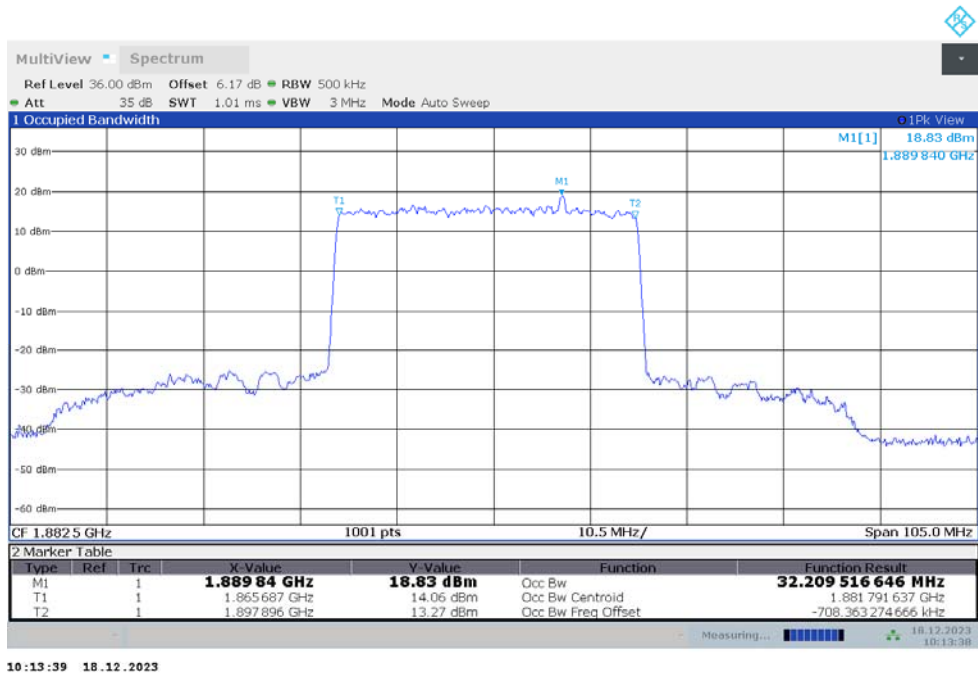

n25,30MHz Bandwidth,DFT-s-QPSK (99% BW)

n25

n25,35MHz(99%)

Frequency (MHz)	Occupied Bandwidth (99%) (MHz)	
	DFT-s-pi/2 BPSK	DFT-s-QPSK
1882.5	32.210	32.075

n25,35MHz Bandwidth,DFT-s-pi/2 BPSK (99% BW)

n25,35MHz Bandwidth,DFT-s-QPSK (99% BW)