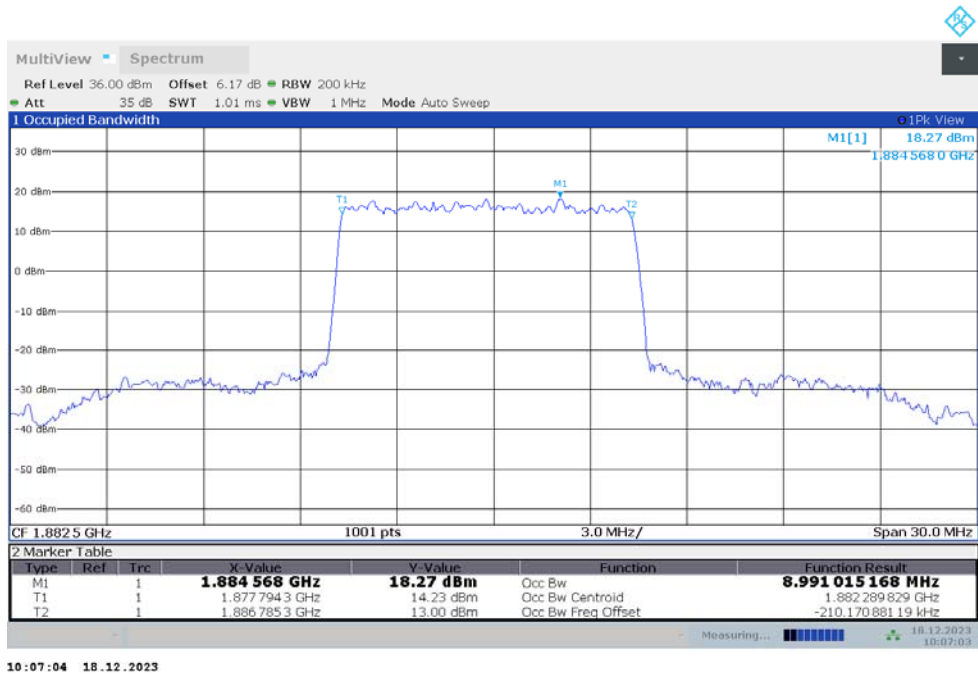

n25,5MHz Bandwidth,DFT-s-QPSK (99% BW)

n25

n25,10MHz(99%)

Frequency (MHz)	Occupied Bandwidth (99%) (MHz)	
	DFT-s-pi/2 BPSK	DFT-s-QPSK
1882.5	8.991	8.976

n25,10MHz Bandwidth,DFT-s-pi/2 BPSK (99% BW)

n25,10MHz Bandwidth,DFT-s-QPSK (99% BW)