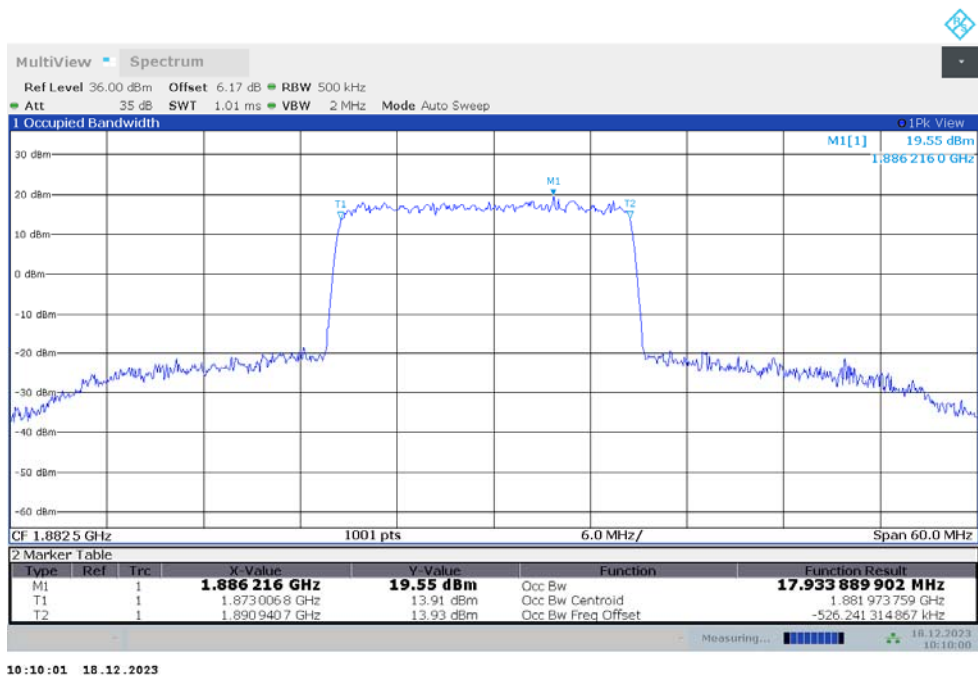

n25,20MHz Bandwidth,DFT-s-QPSK (99% BW)