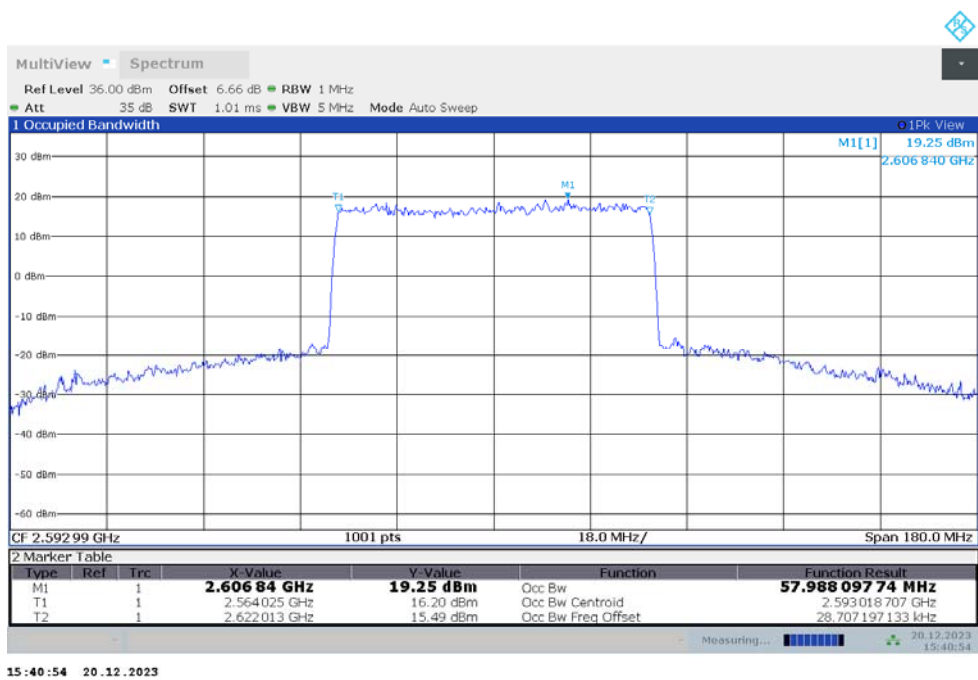

n41,50MHz Bandwidth,DFT-s-QPSK (99% BW)

n41

n41,60MHz(99%)

Frequency (MHz)	Occupied Bandwidth (99%) (MHz)	
	DFT-s-pi/2 BPSK	DFT-s-QPSK
2592.99	58.136	57.988

n41,60MHz Bandwidth,DFT-s-pi/2 BPSK (99% BW)

n41,60MHz Bandwidth,DFT-s-QPSK (99% BW)