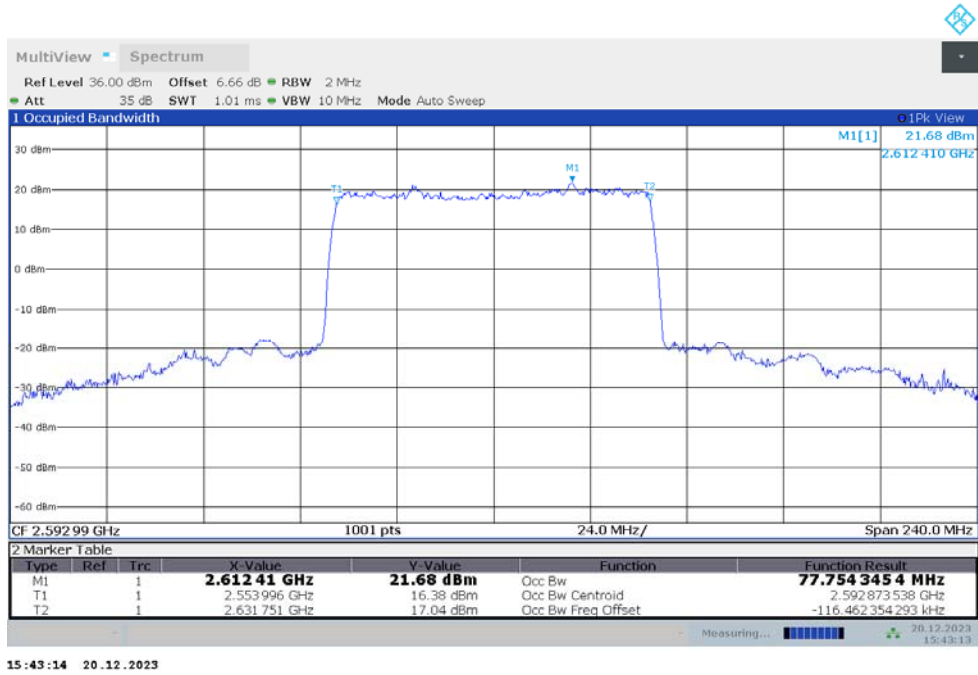

n41

n41,80MHz(99%)

Frequency (MHz)	Occupied Bandwidth (99%) (MHz)	
	DFT-s-pi/2 BPSK	DFT-s-QPSK
2592.99	77.754	77.656

n41,80MHz Bandwidth,DFT-s-pi/2 BPSK (99% BW)