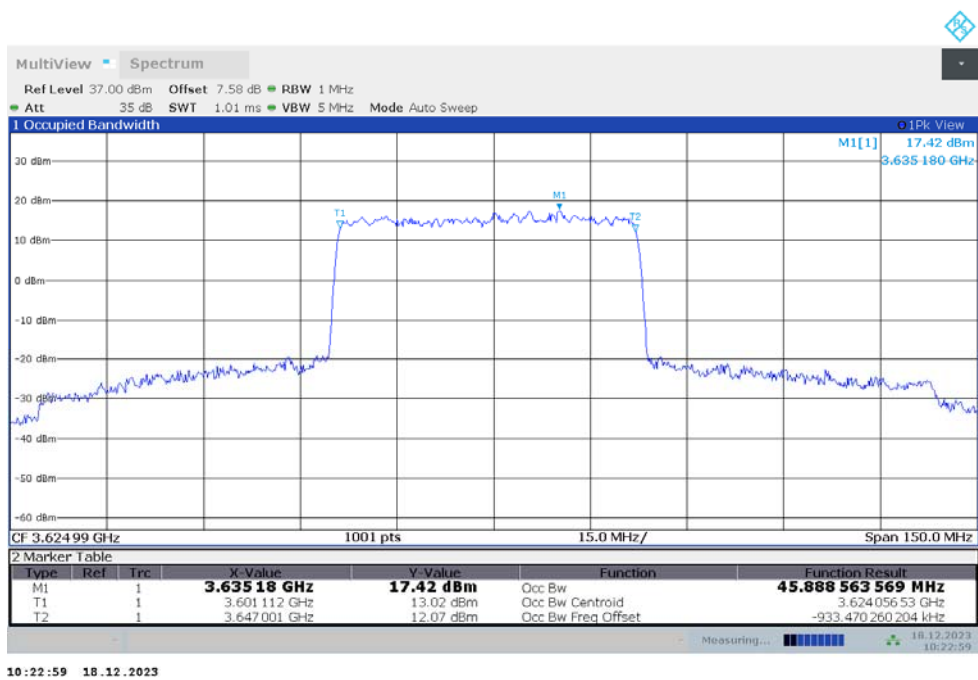

n48,50MHz Bandwidth,DFT-s-QPSK (99% BW)