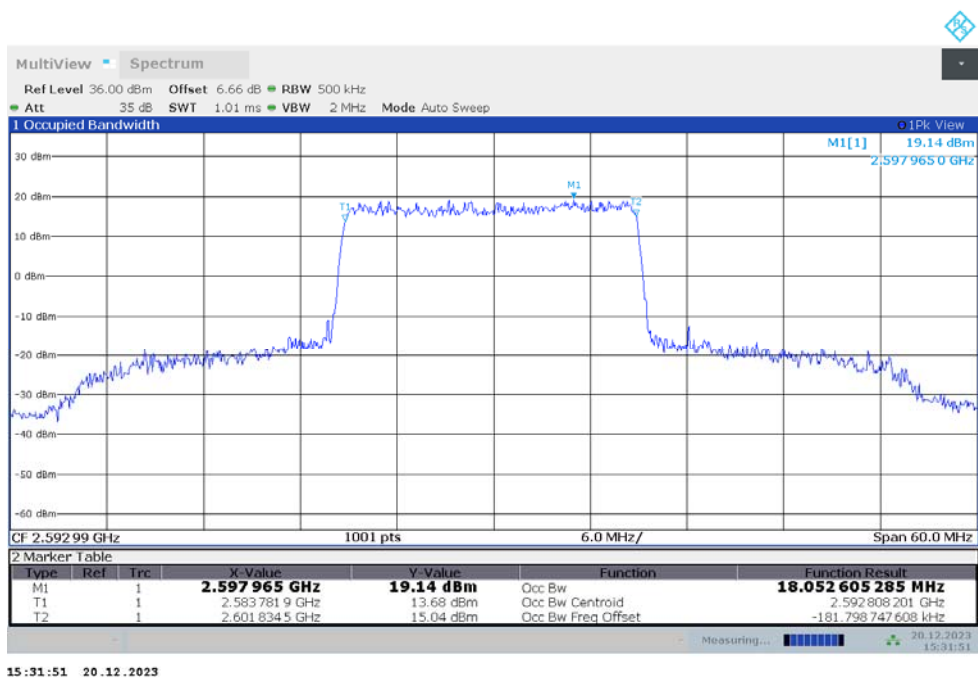

n41,20MHz Bandwidth,DFT-s-QPSK (99% BW)