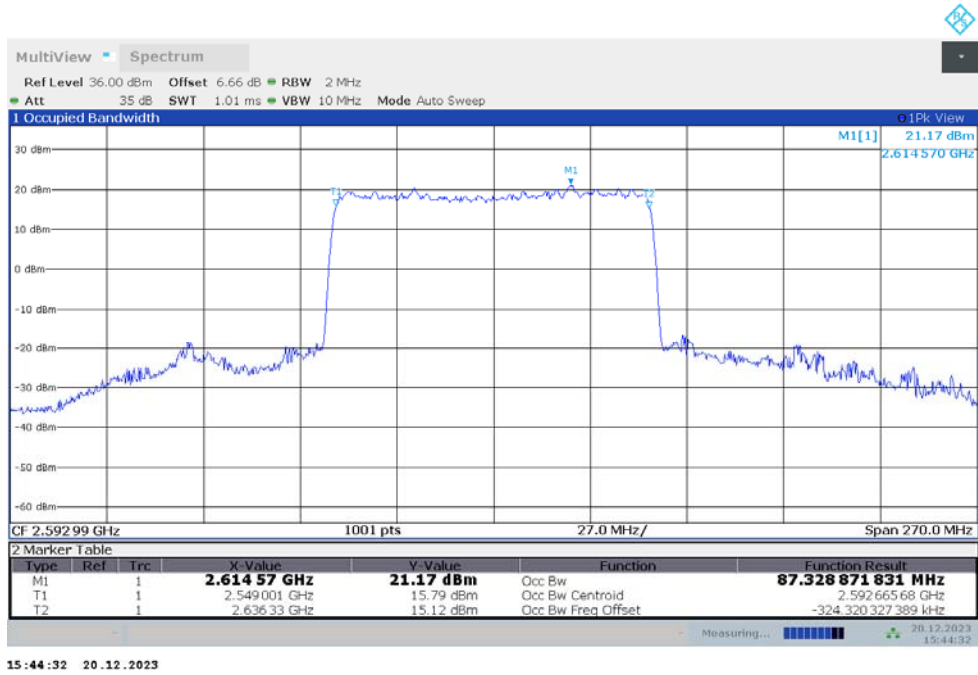

n41

n41,90MHz(99%)

Frequency (MHz)	Occupied Bandwidth (99%) (MHz)	
	DFT-s-pi/2 BPSK	DFT-s-QPSK
2592.99	87.329	87.173

n41,90MHz Bandwidth,DFT-s-pi/2 BPSK (99% BW)