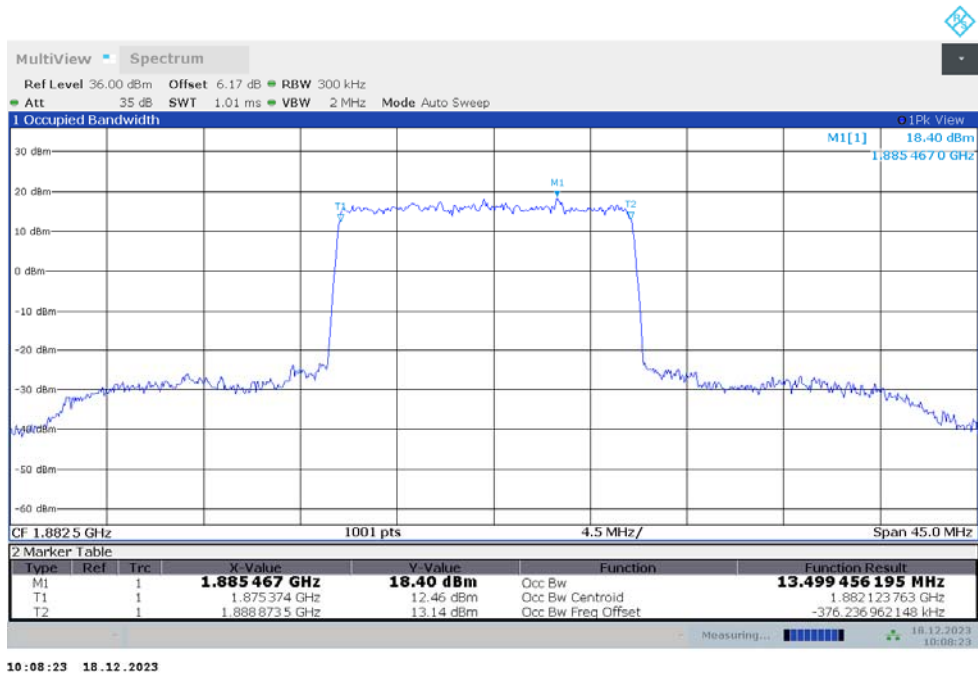

n25,5MHz Bandwidth,DFT-s-QPSK (99% BW)

n25

n25,10MHz(99%)

Frequency (MHz)	Occupied Bandwidth (99%) (MHz)	
	DFT-s-pi/2 BPSK	DFT-s-QPSK
1882.5	8.991	8.976

n25,10MHz Bandwidth,DFT-s-pi/2 BPSK (99% BW)

n25,10MHz Bandwidth,DFT-s-QPSK (99% BW)

n25

n25,15MHz(99%)

Frequency (MHz)	Occupied Bandwidth (99%) (MHz)	
	DFT-s-pi/2 BPSK	DFT-s-QPSK
1882.5	13.499	13.451

n25,15MHz Bandwidth,DFT-s-pi/2 BPSK (99% BW)

n25,15MHz Bandwidth,DFT-s-QPSK (99% BW)

n25

n25,20MHz(99%)