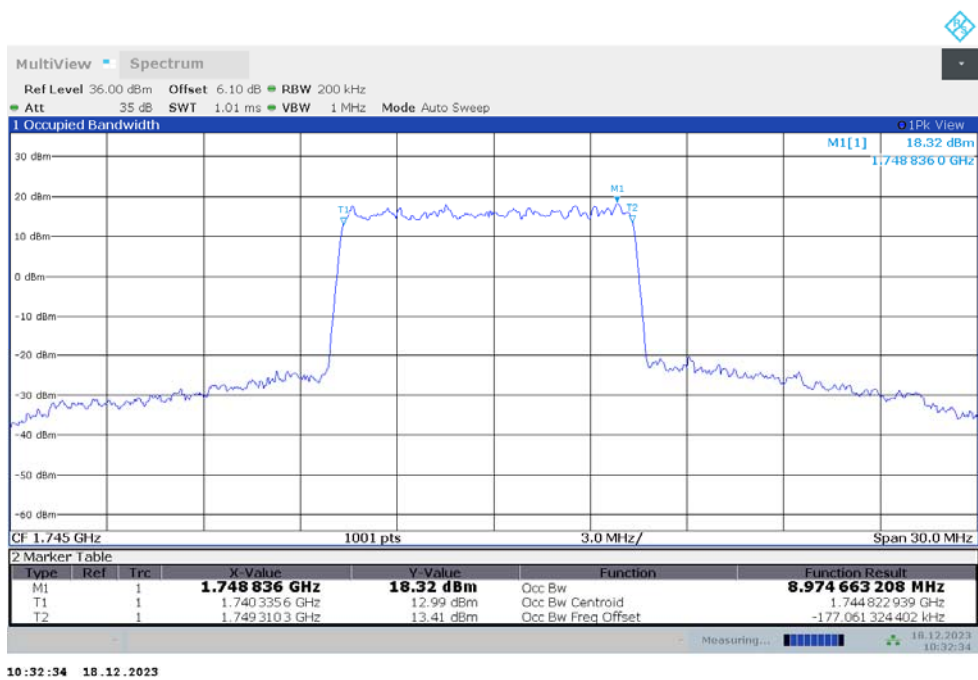

n66,10MHz Bandwidth,DFT-s-QPSK (99% BW)