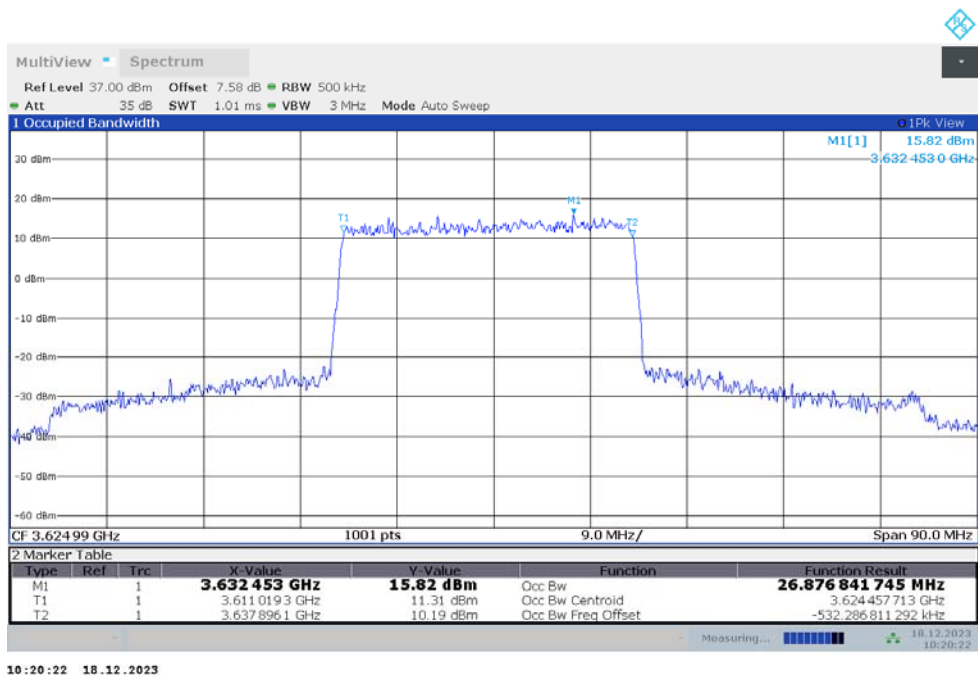

n48,30MHz Bandwidth,DFT-s-QPSK (99% BW)