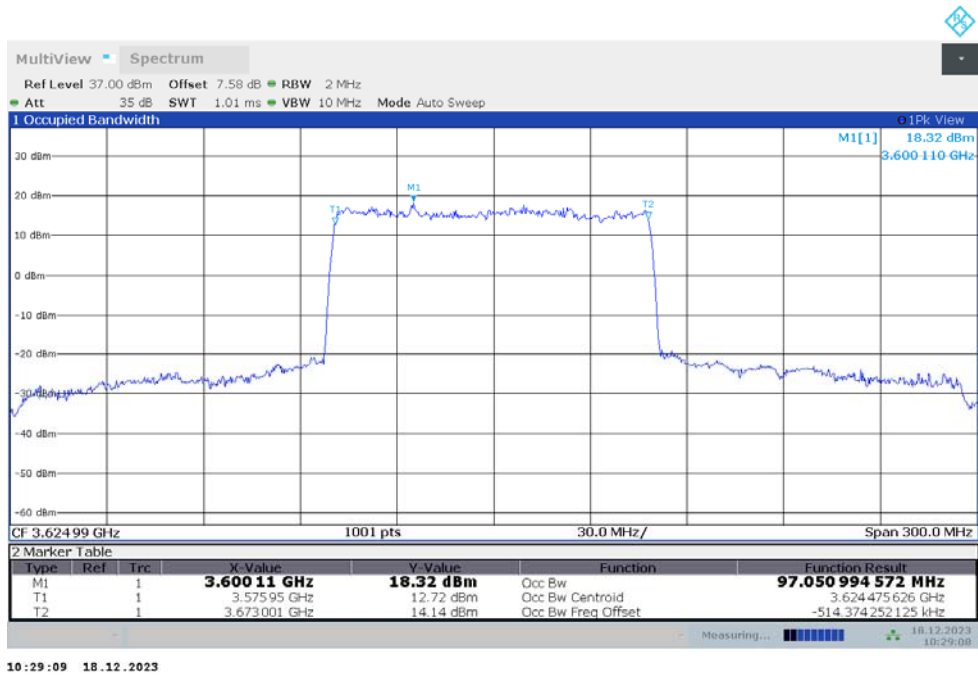

n48
n48,100MHz(99%)

Frequency (MHz)	Occupied Bandwidth (99%) (MHz)	
	DFT-s-pi/2 BPSK	DFT-s-QPSK
3624.99	97.051	96.704

n48,100MHz Bandwidth,DFT-s-pi/2 BPSK (99% BW)