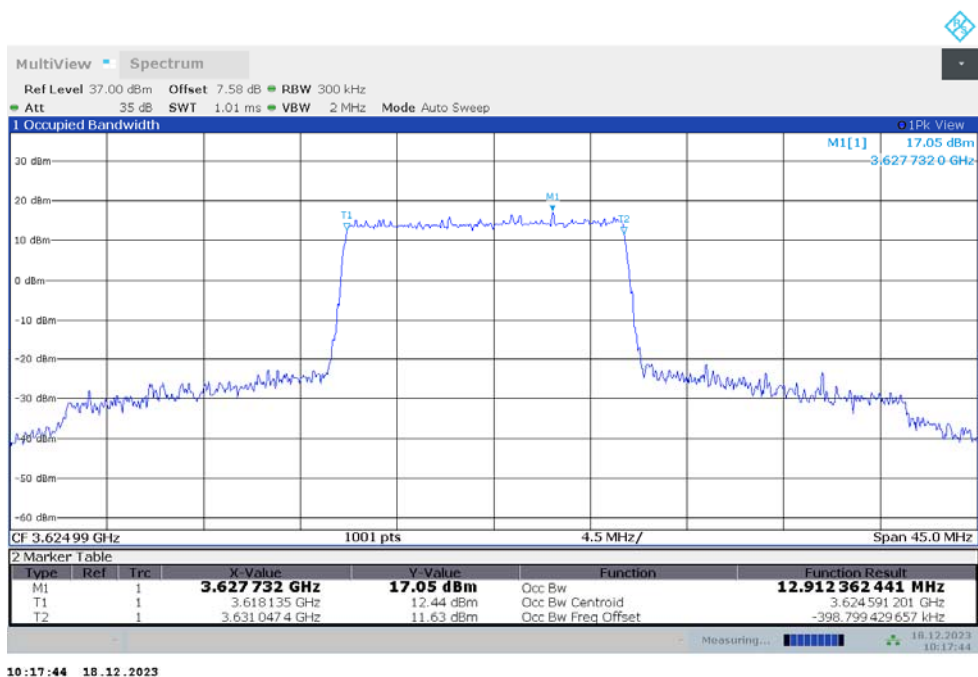

n48,10MHz Bandwidth,DFT-s-QPSK (99% BW)

n48

n48,15MHz(99%)

Frequency (MHz)	Occupied Bandwidth (99%) (MHz)	
	DFT-s-pi/2 BPSK	DFT-s-QPSK
3624.99	12.958	12.912

n48,15MHz Bandwidth,DFT-s-pi/2 BPSK (99% BW)

n48,15MHz Bandwidth,DFT-s-QPSK (99% BW)