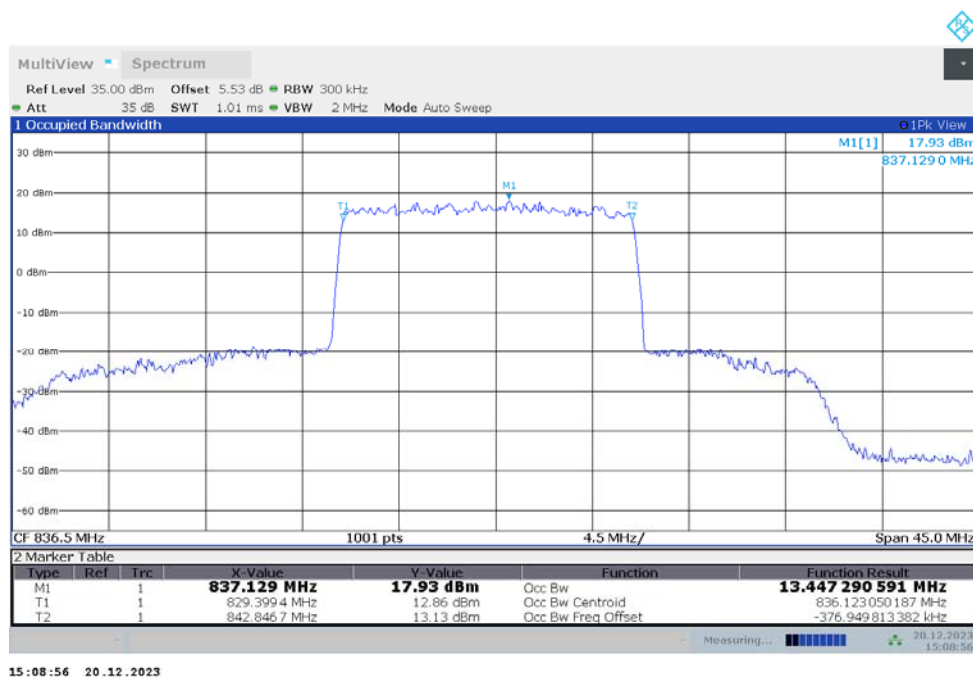

n5,15MHz Bandwidth,DFT-s-QPSK (99% BW)