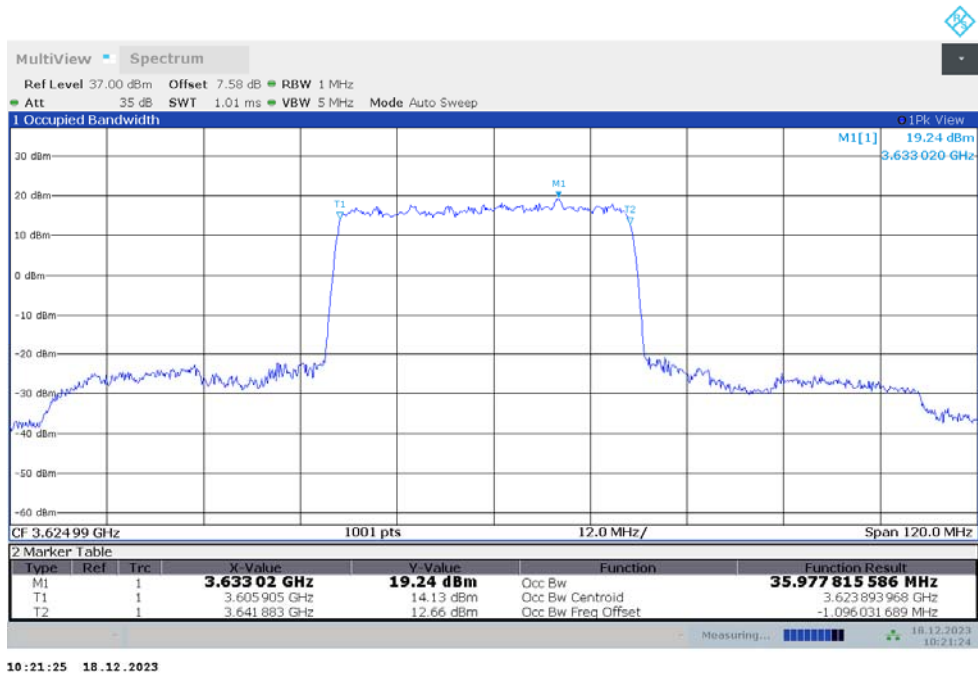

n48

n48,40MHz(99%)

Frequency (MHz)	Occupied Bandwidth (99%) (MHz)	
	DFT-s-pi/2 BPSK	DFT-s-QPSK
3624.99	35.978	35.893

n48,40MHz Bandwidth,DFT-s-pi/2 BPSK (99% BW)