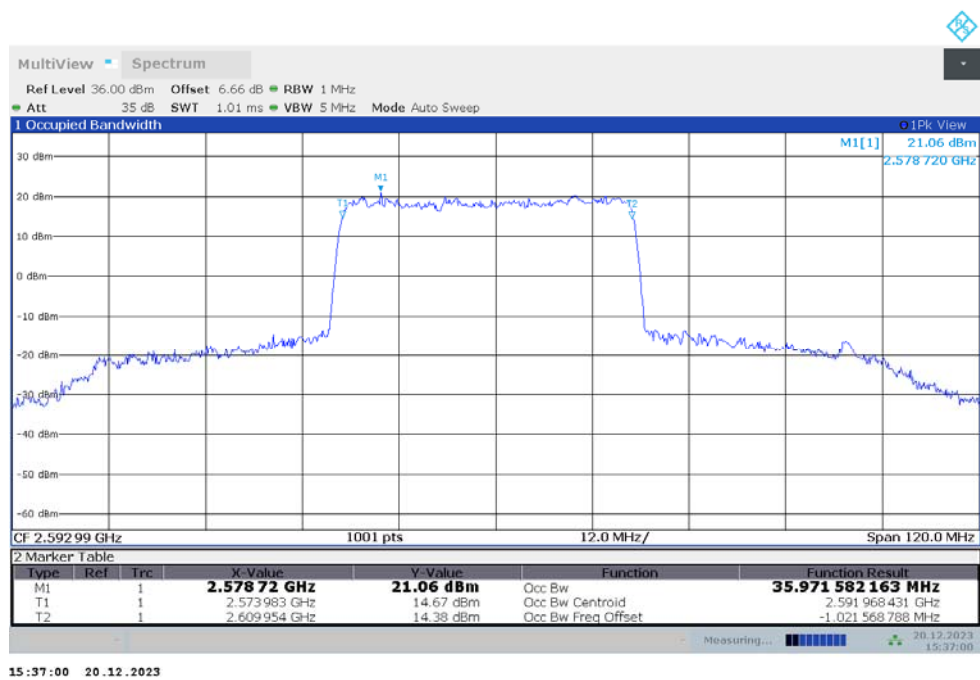

n41,40MHz Bandwidth,DFT-s-QPSK (99% BW)