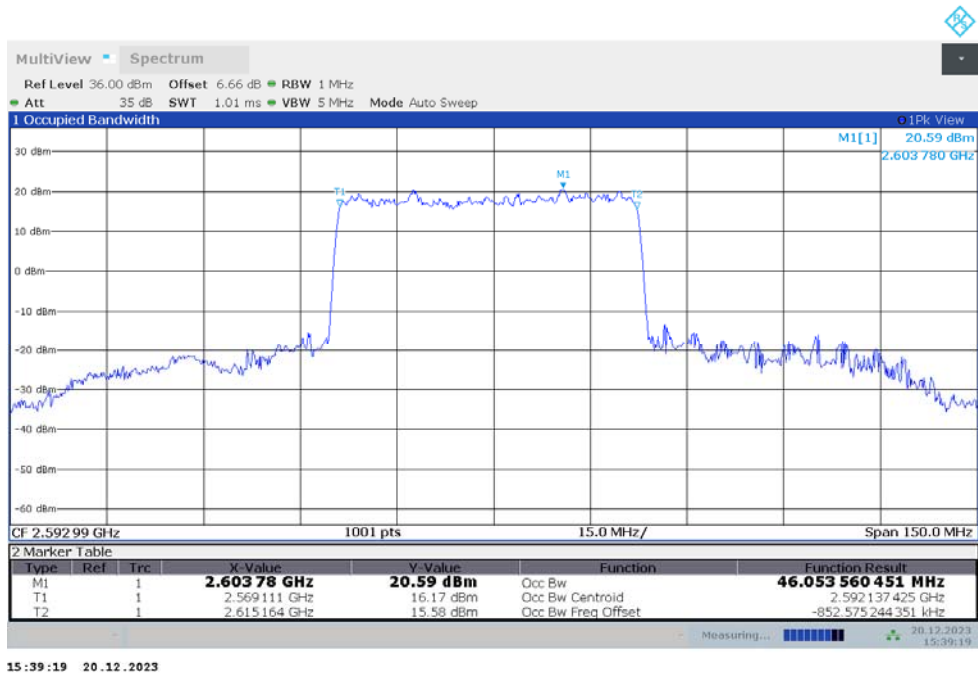

n41,45MHz Bandwidth,DFT-s-pi/2 BPSK (99% BW)

n41,45MHz Bandwidth,DFT-s-QPSK (99% BW)

n41

n41,50MHz(99%)

Frequency (MHz)	Occupied Bandwidth (99%) (MHz)	
	DFT-s-pi/2 BPSK	DFT-s-QPSK
2592.99	46.054	46.003

n41,50MHz Bandwidth,DFT-s-pi/2 BPSK (99% BW)