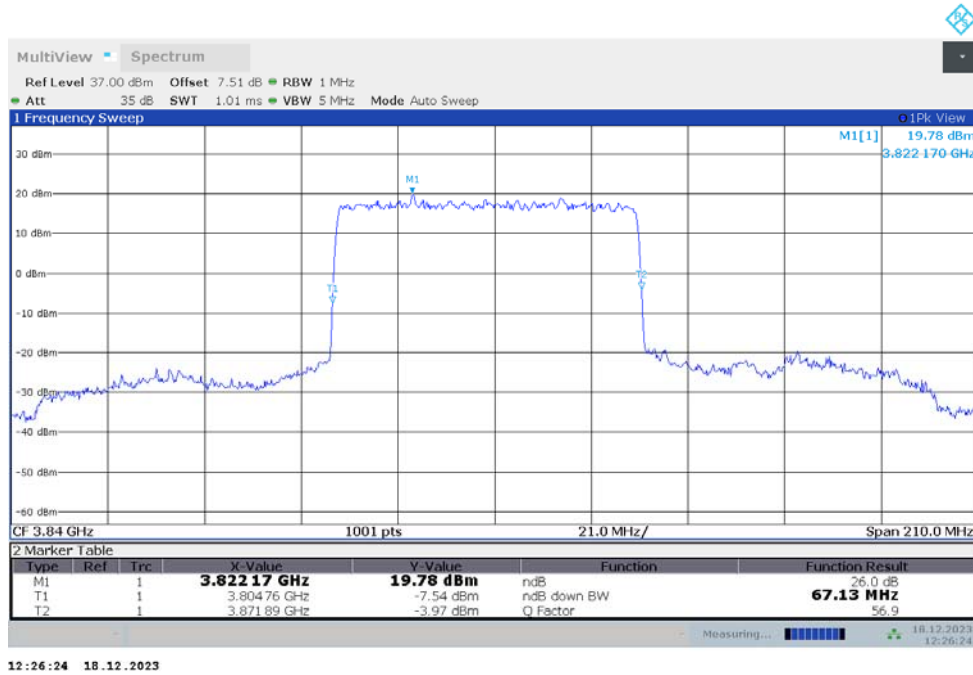

n77H,70MHz(-26dBc)

Frequency (MHz)	Emission Bandwidth (-26dBc) (MHz)	
	DFT-s-pi/2 BPSK	DFT-s-QPSK
3840	67.130	67.340

n77H,70MHz Bandwidth,DFT-s-pi/2 BPSK (-26dBc BW)