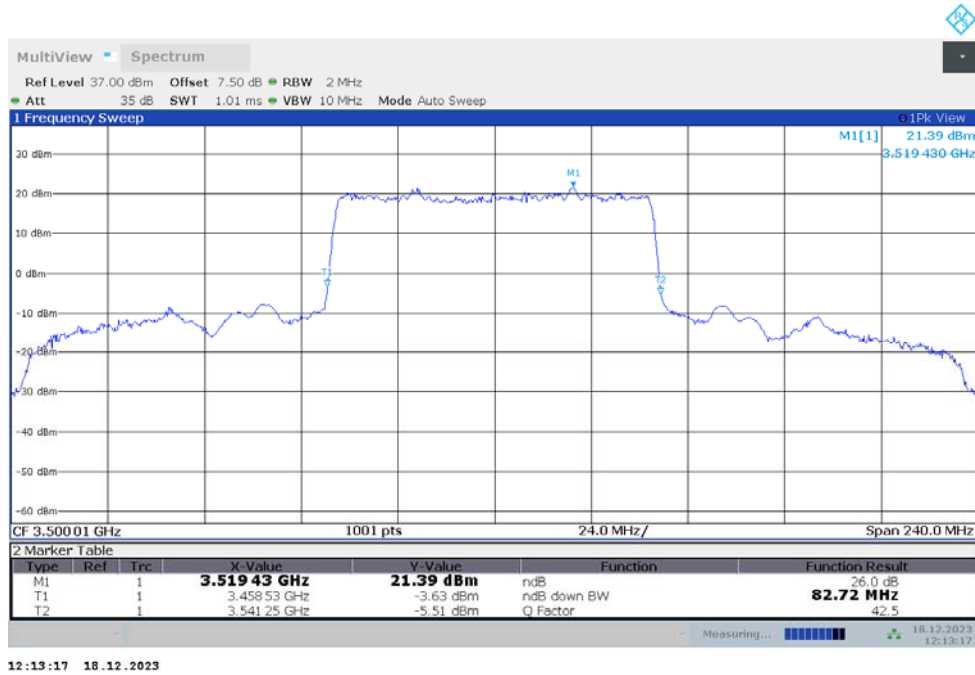

n77L,80MHz(-26dBc)

Frequency (MHz)	Emission Bandwidth (-26dBc) (MHz)	
	DFT-s-pi/2 BPSK	DFT-s-QPSK
3500.01	82.720	83.200

n77L,80MHz Bandwidth,DFT-s-pi/2 BPSK (-26dBc BW)