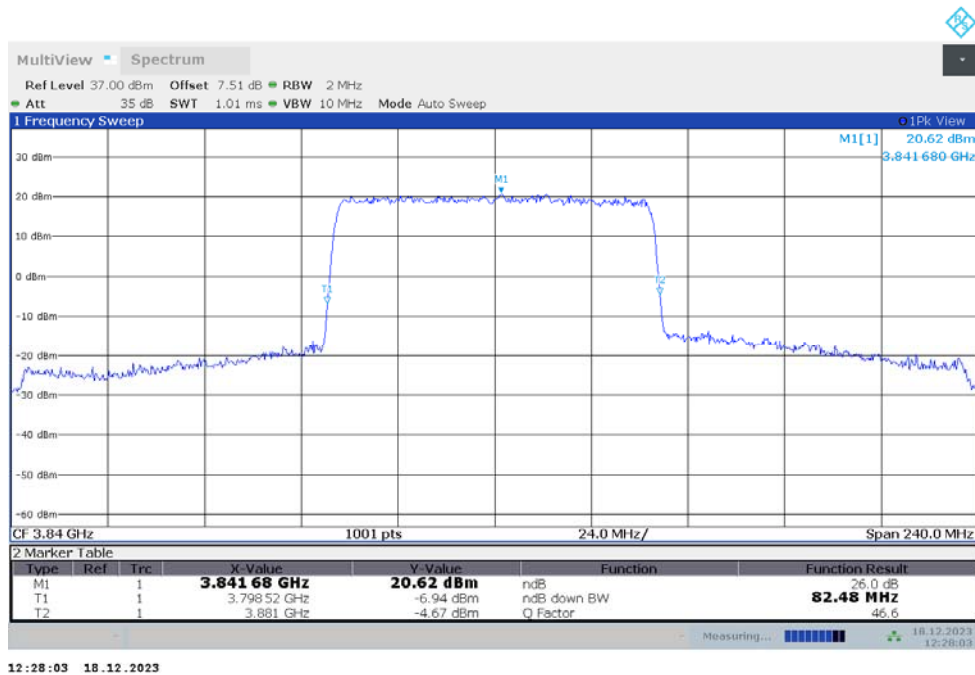

n77H,80MHz Bandwidth,DFT-s-QPSK (-26dBc BW)