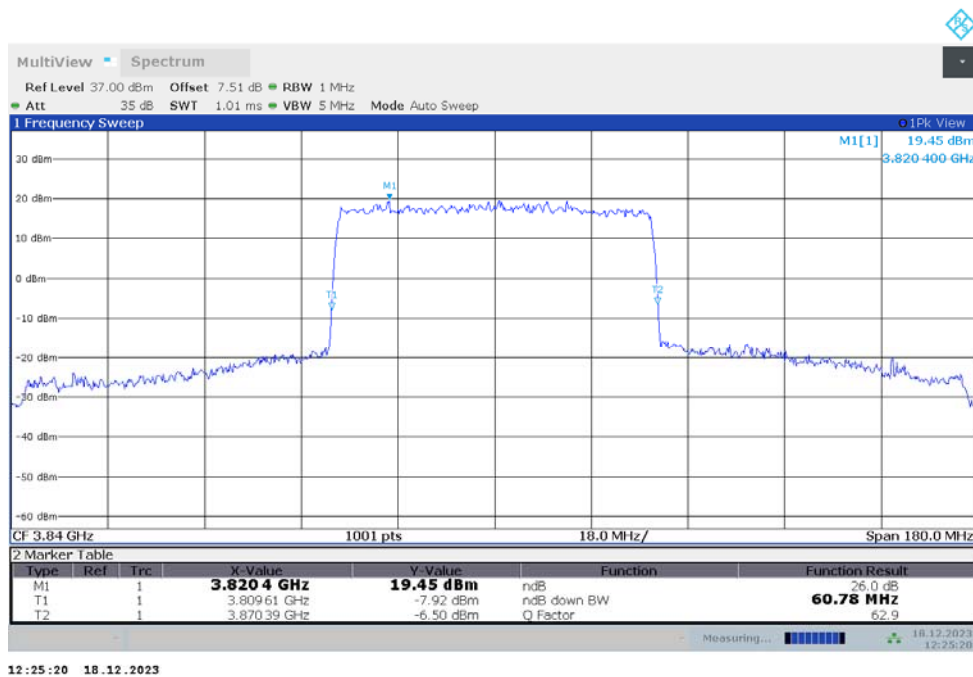

n77H,60MHz Bandwidth,DFT-s-QPSK (-26dBc BW)