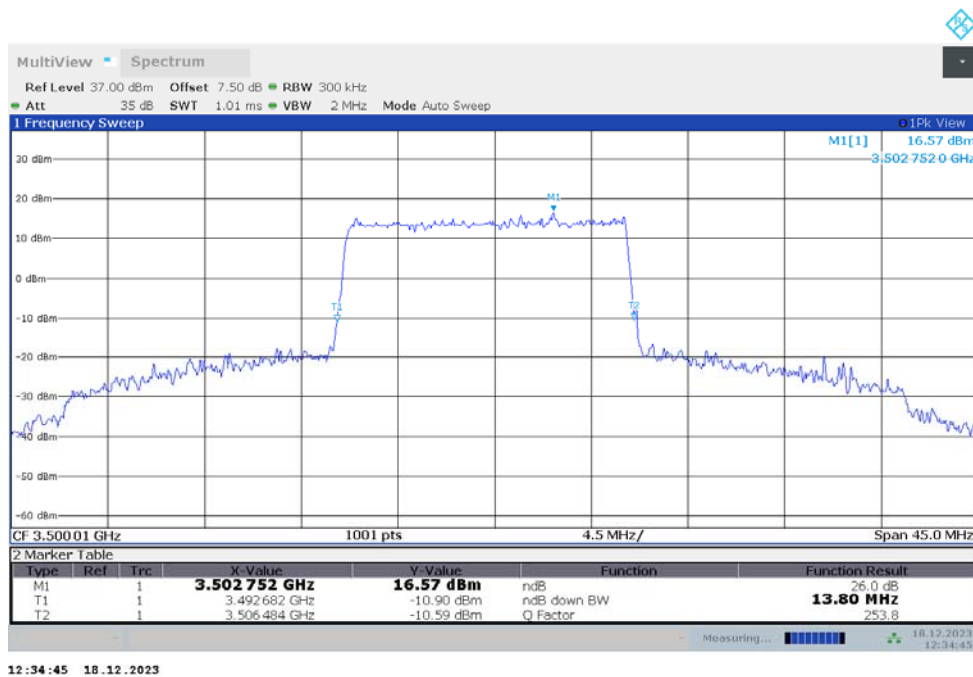

n78L,15MHz Bandwidth,DFT-s-QPSK (-26dBc BW)