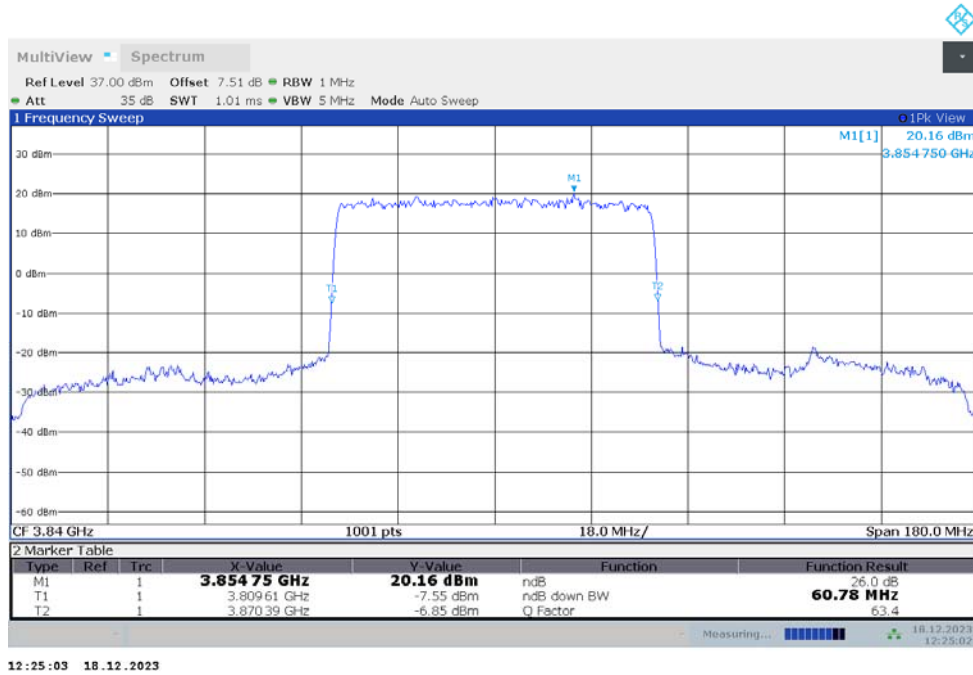

n77H,60MHz(-26dBc)

Frequency (MHz)	Emission Bandwidth (-26dBc) (MHz)	
	DFT-s-pi/2 BPSK	DFT-s-QPSK
3840	60.780	60.780

n77H,60MHz Bandwidth,DFT-s-pi/2 BPSK (-26dBc BW)