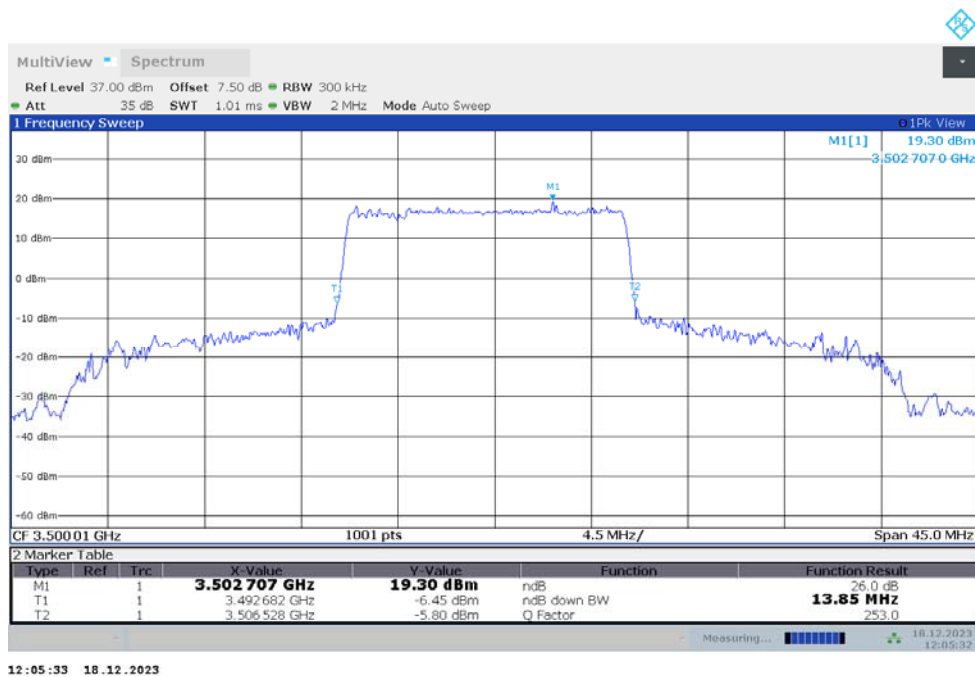

n77L,15MHz Bandwidth,DFT-s-QPSK (-26dBc BW)