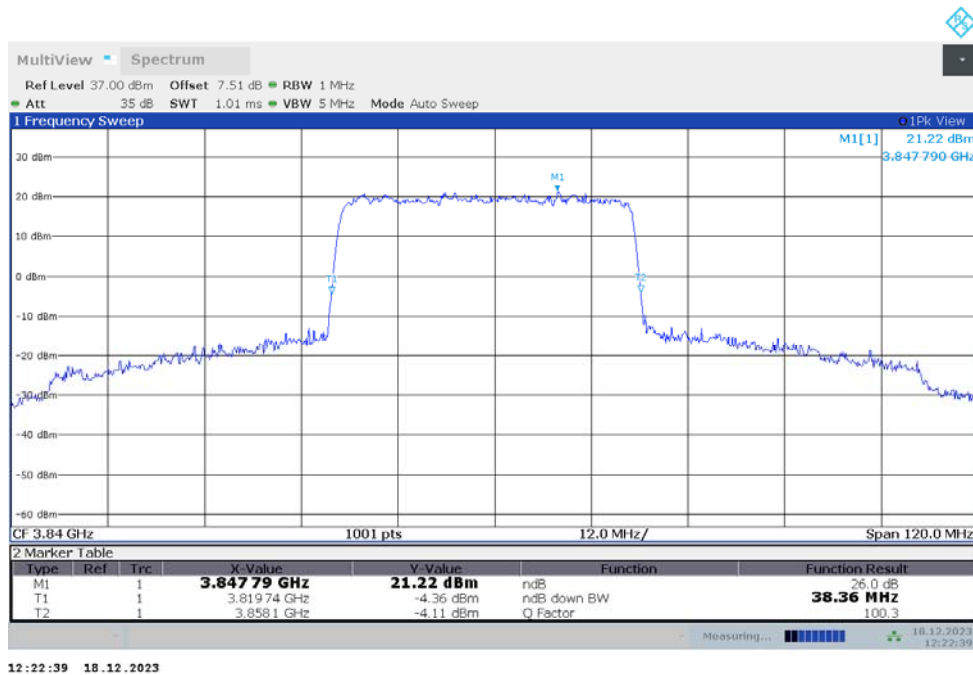

n77H,40MHz Bandwidth,DFT-s-QPSK (-26dBc BW)