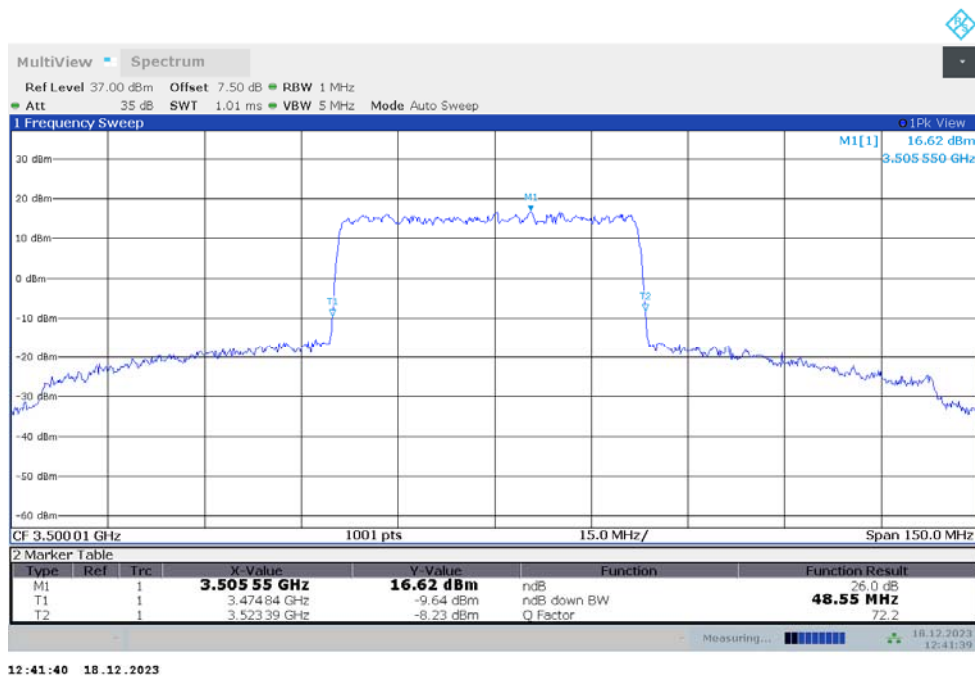

n78L,50MHz Bandwidth,DFT-s-QPSK (-26dBc BW)