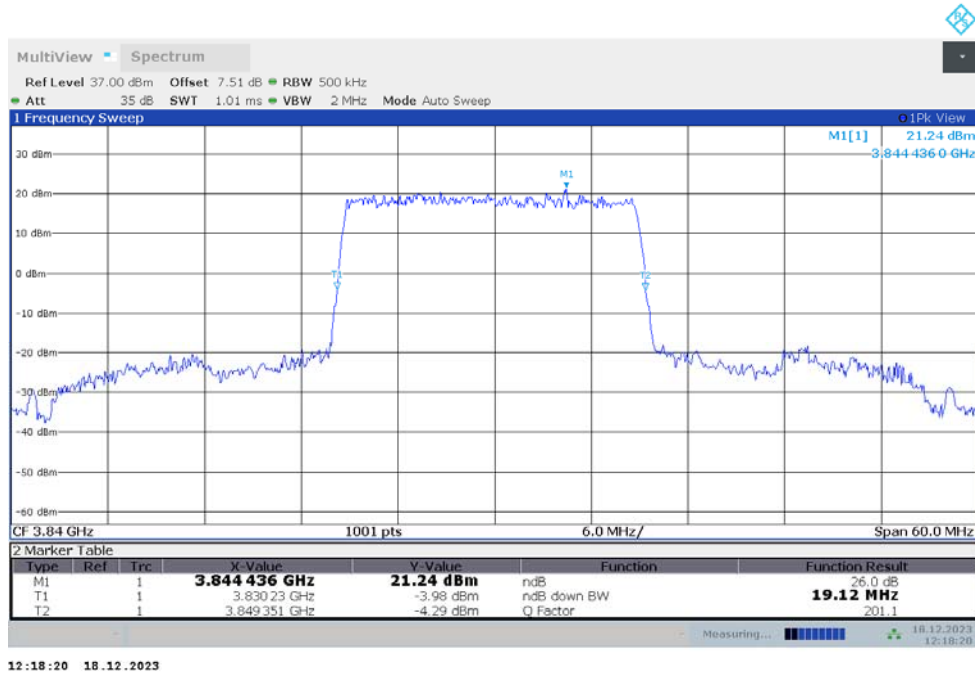

n77H,20MHz(-26dBc)

Frequency (MHz)	Emission Bandwidth (-26dBc) (MHz)	
	DFT-s-pi/2 BPSK	DFT-s-QPSK
3840	19.121	19.241

n77H,20MHz Bandwidth,DFT-s-pi/2 BPSK (-26dBc BW)