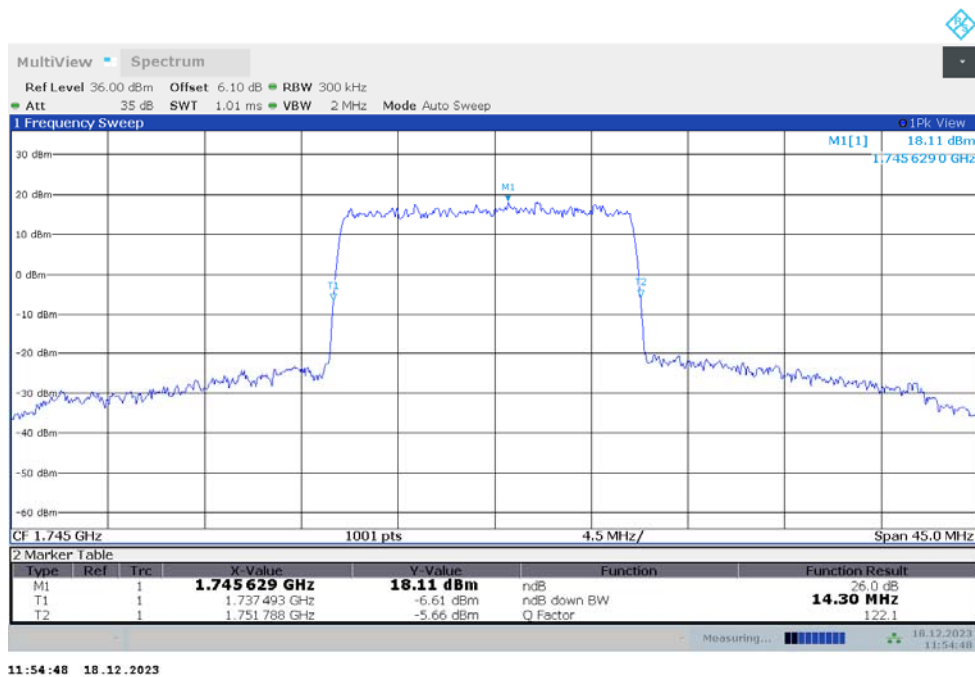

n66,15MHz Bandwidth,DFT-s-QPSK (-26dBc BW)