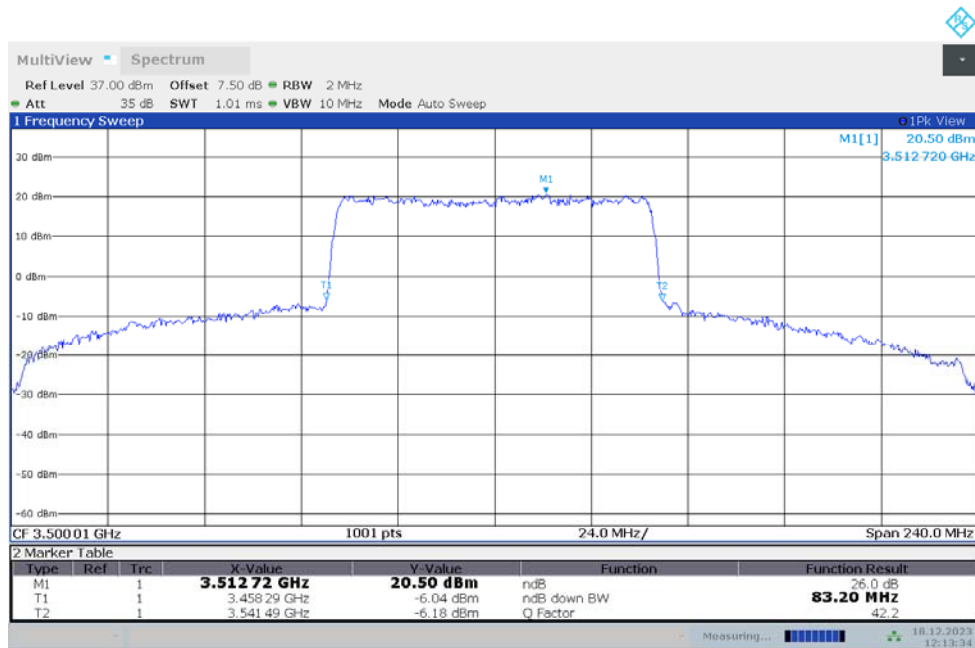

n77L,80MHz Bandwidth,DFT-s-QPSK (-26dBc BW)