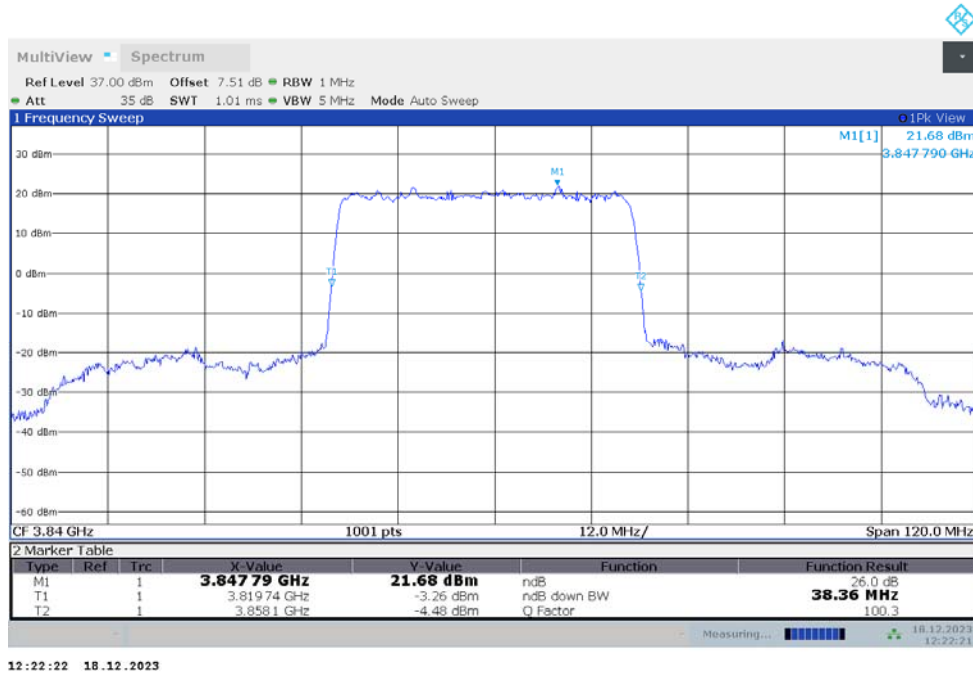

n77H,40MHz(-26dBc)

Frequency (MHz)	Emission Bandwidth (-26dBc) (MHz)	
	DFT-s-pi/2 BPSK	DFT-s-QPSK
3840	38.360	38.360

n77H,40MHz Bandwidth,DFT-s-pi/2 BPSK (-26dBc BW)