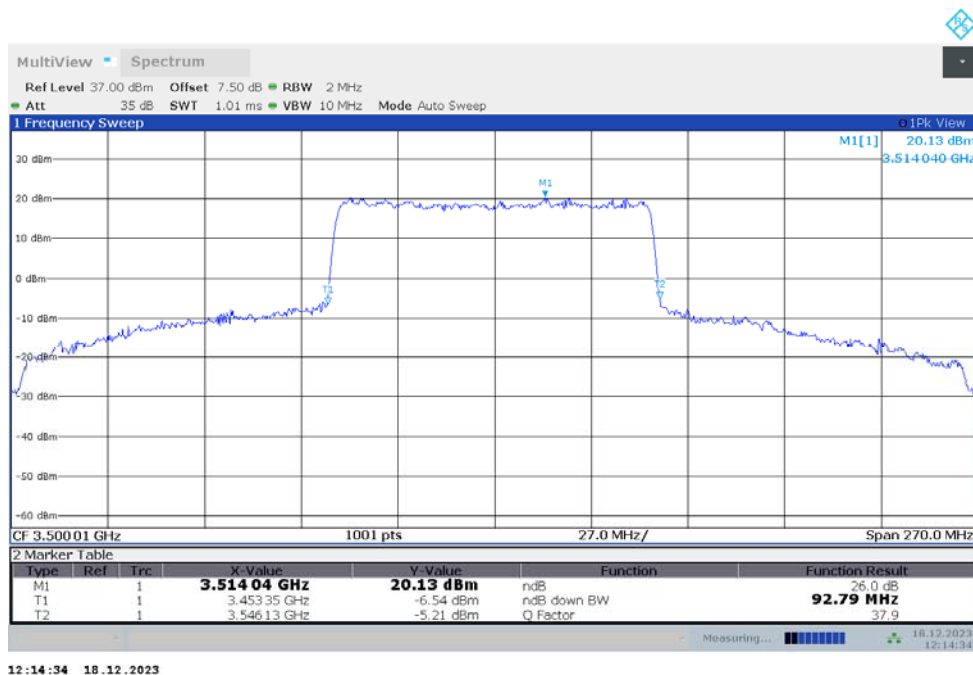

n77L,90MHz Bandwidth,DFT-s-QPSK (-26dBc BW)