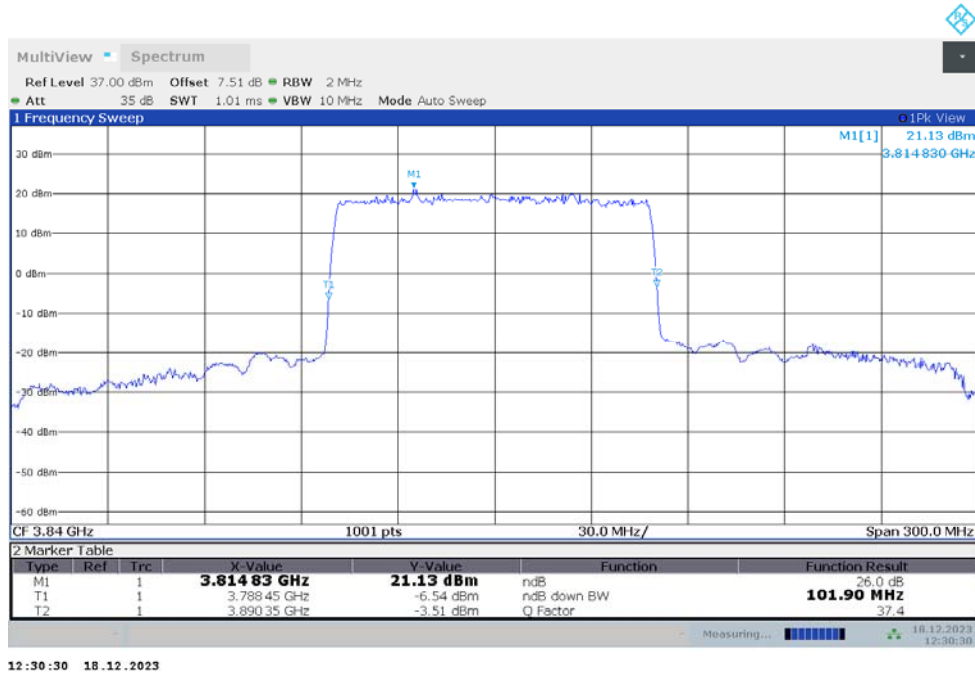

n77H,100MHz(-26dBc)

Frequency (MHz)	Emission Bandwidth (-26dBc) (MHz)	
	DFT-s-pi/2 BPSK	DFT-s-QPSK
3840	101.900	101.600

n77H,100MHz Bandwidth,DFT-s-pi/2 BPSK (-26dBc BW)