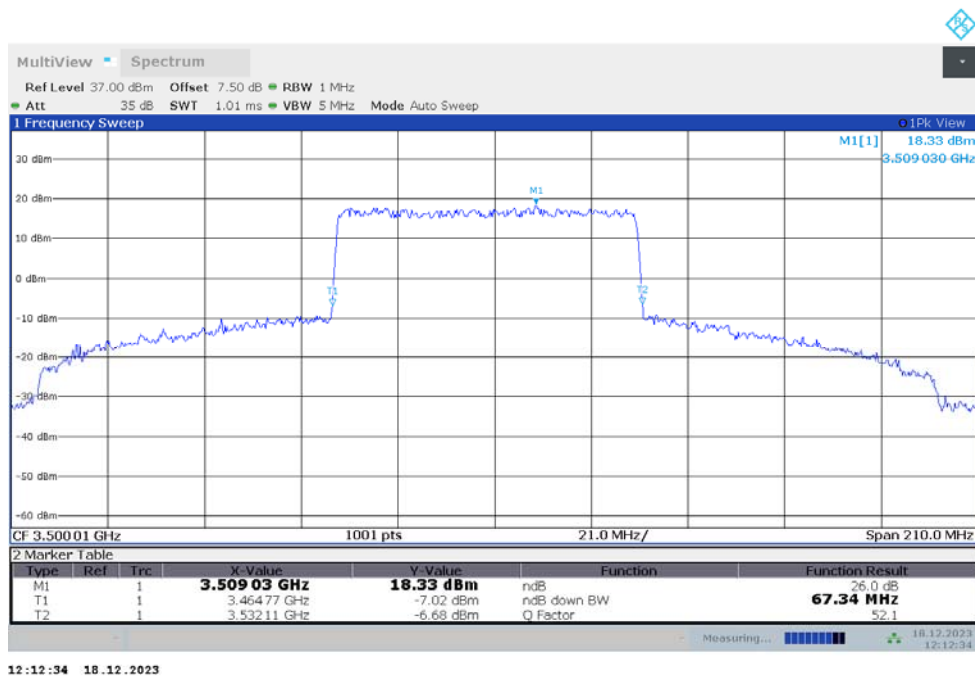

n77L,70MHz Bandwidth,DFT-s-QPSK (-26dBc BW)