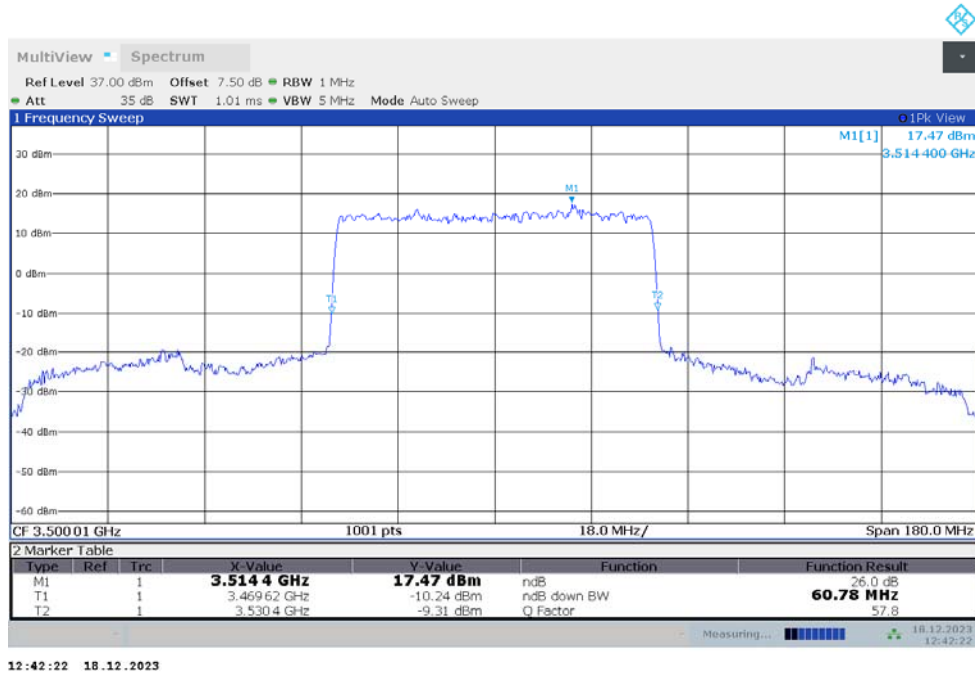

n78L,60MHz(-26dBc)

Frequency (MHz)	Emission Bandwidth (-26dBc) (MHz)	
	DFT-s-pi/2 BPSK	DFT-s-QPSK
3500.01	60.780	60.780

n78L,60MHz Bandwidth,DFT-s-pi/2 BPSK (-26dBc BW)