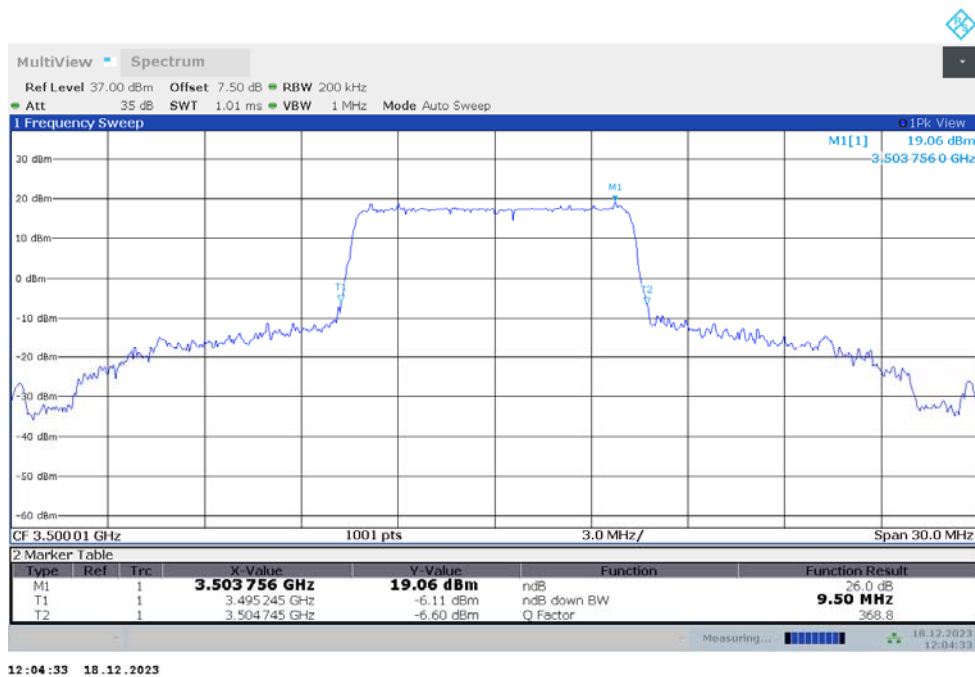

n77L,10MHz Bandwidth,DFT-s-QPSK (-26dBc BW)