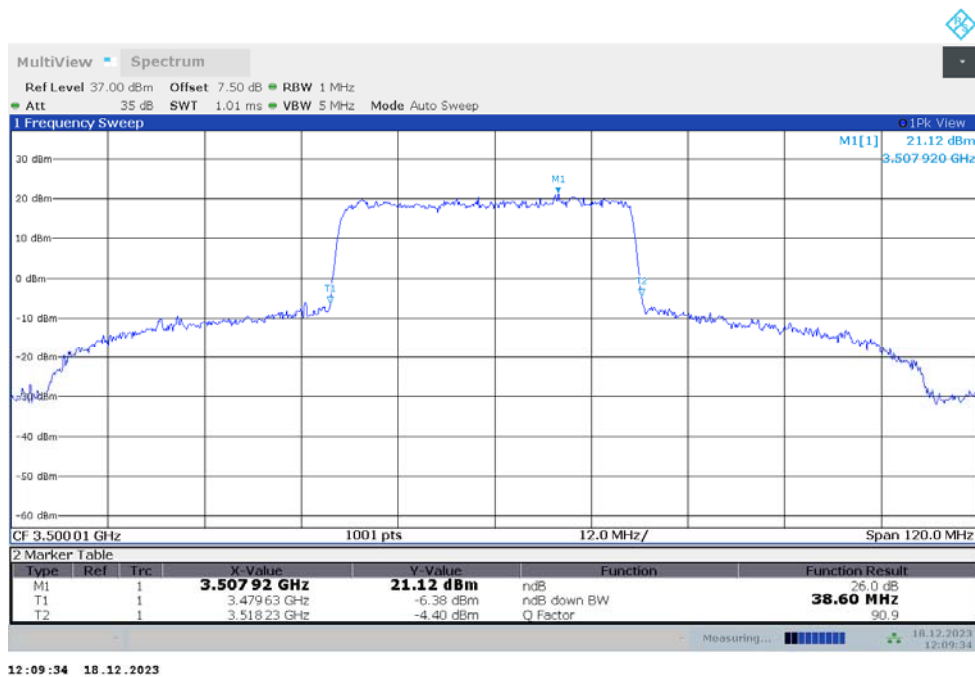

n77L,40MHz Bandwidth,DFT-s-QPSK (-26dBc BW)