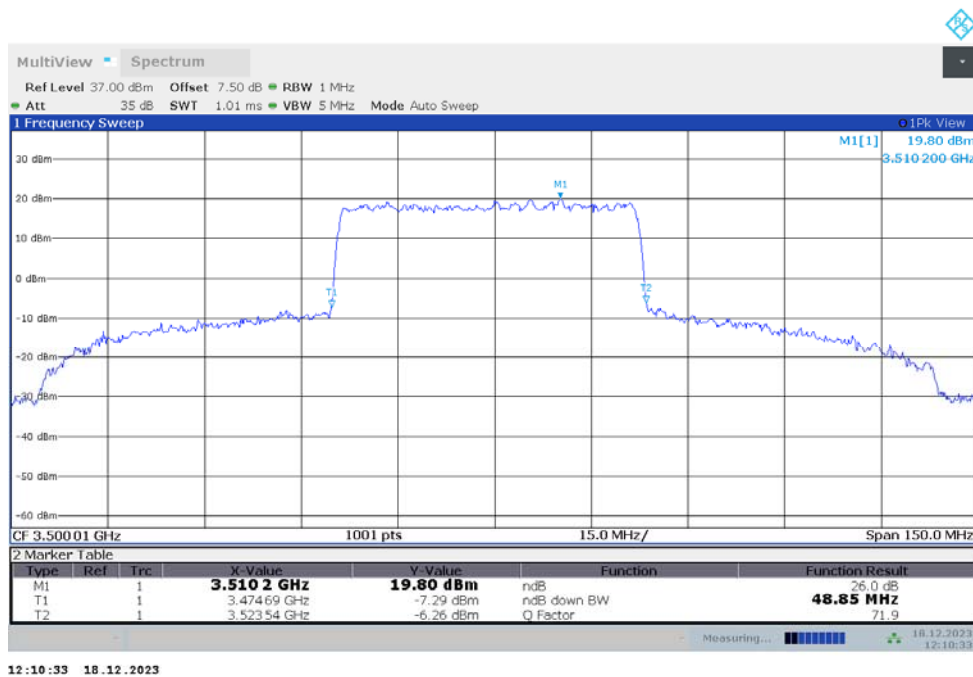

n77L,50MHz Bandwidth,DFT-s-QPSK (-26dBc BW)