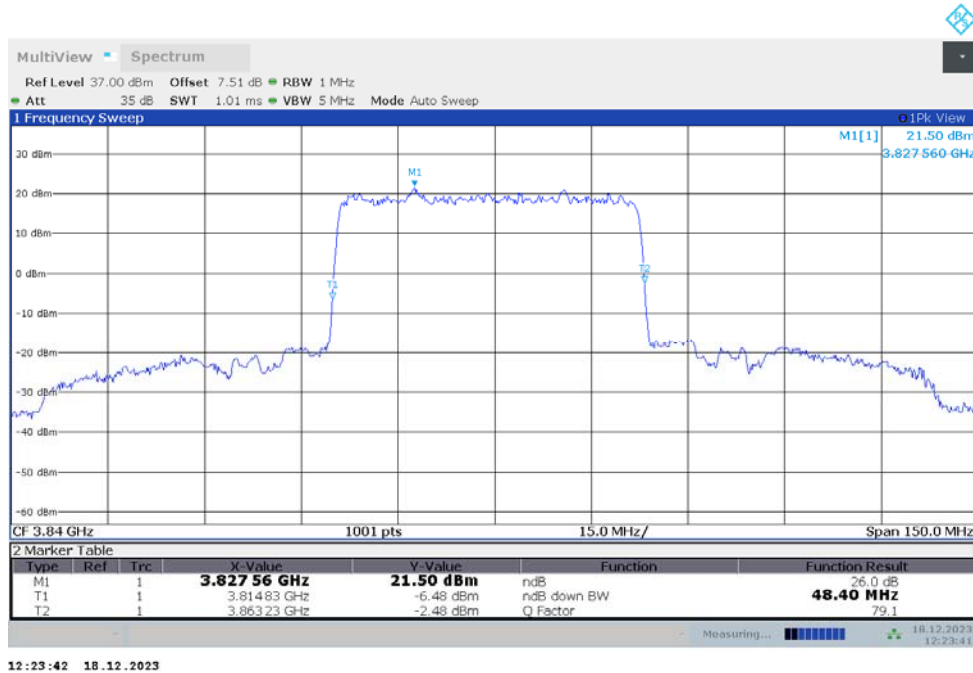

n77H,50MHz(-26dBc)

Frequency (MHz)	Emission Bandwidth (-26dBc) (MHz)	
	DFT-s-pi/2 BPSK	DFT-s-QPSK
3840	48.400	48.550

n77H,50MHz Bandwidth,DFT-s-pi/2 BPSK (-26dBc BW)