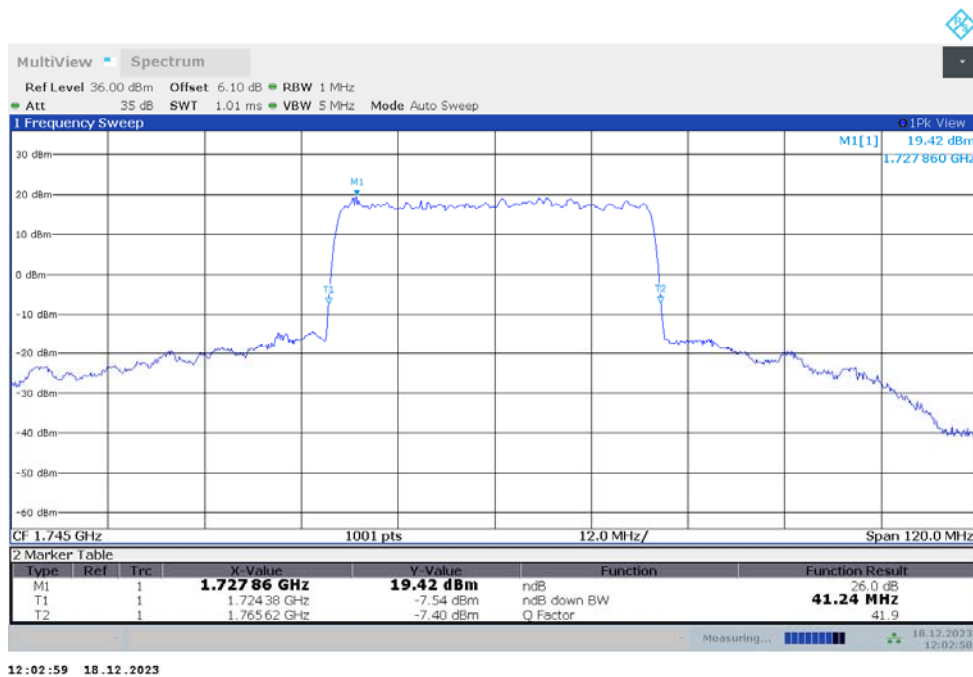

n66,40MHz Bandwidth,DFT-s-QPSK (-26dBc BW)