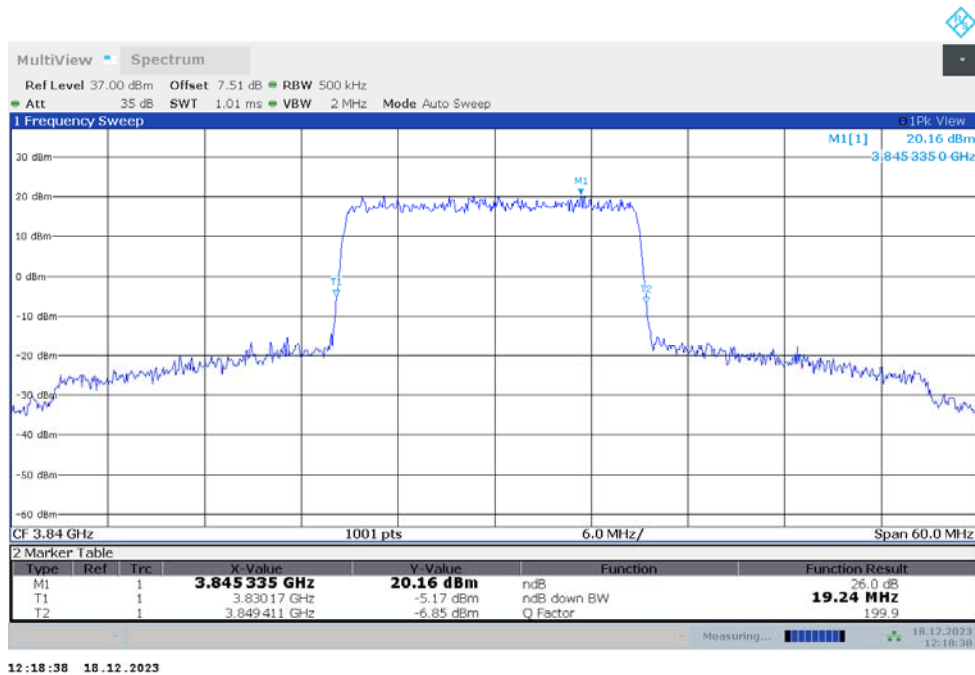

n77H,20MHz Bandwidth,DFT-s-QPSK (-26dBc BW)