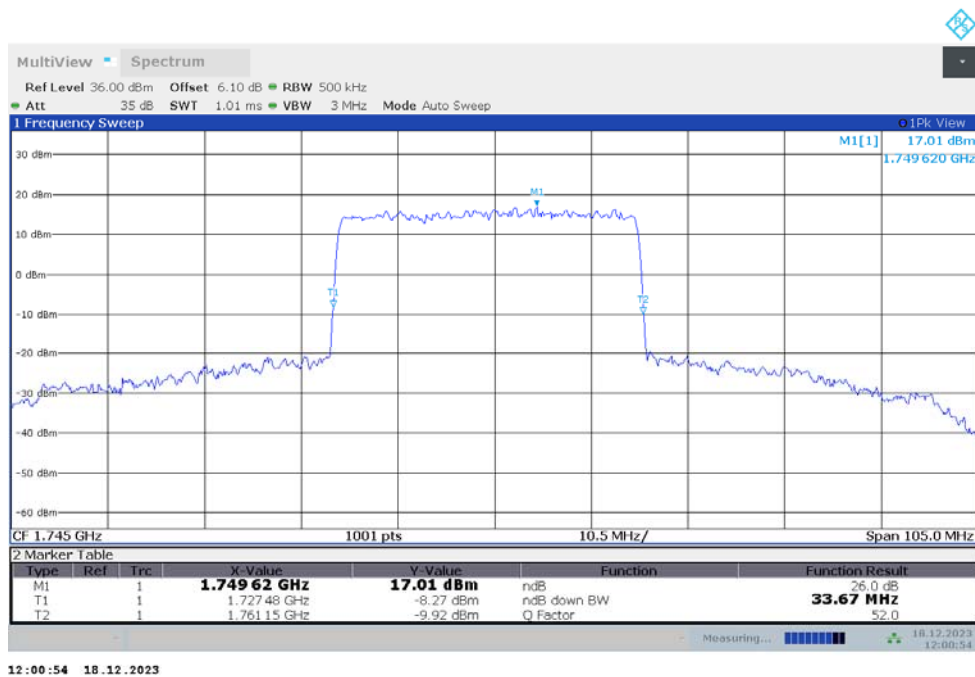

n66,35MHz Bandwidth,DFT-s-QPSK (-26dBc BW)