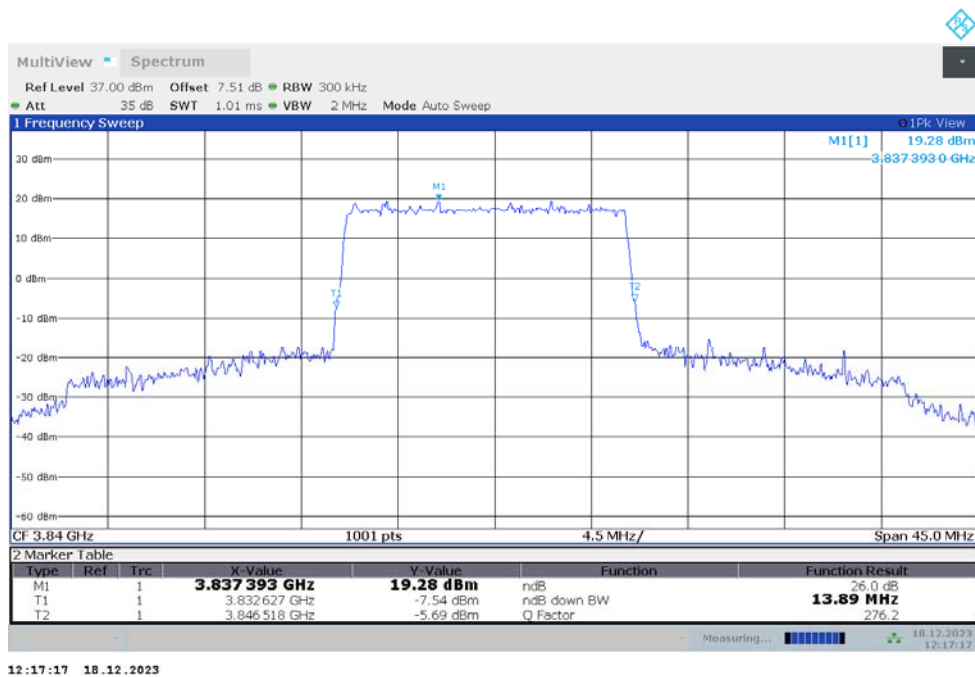

n77H,15MHz Bandwidth,DFT-s-QPSK (-26dBc BW)