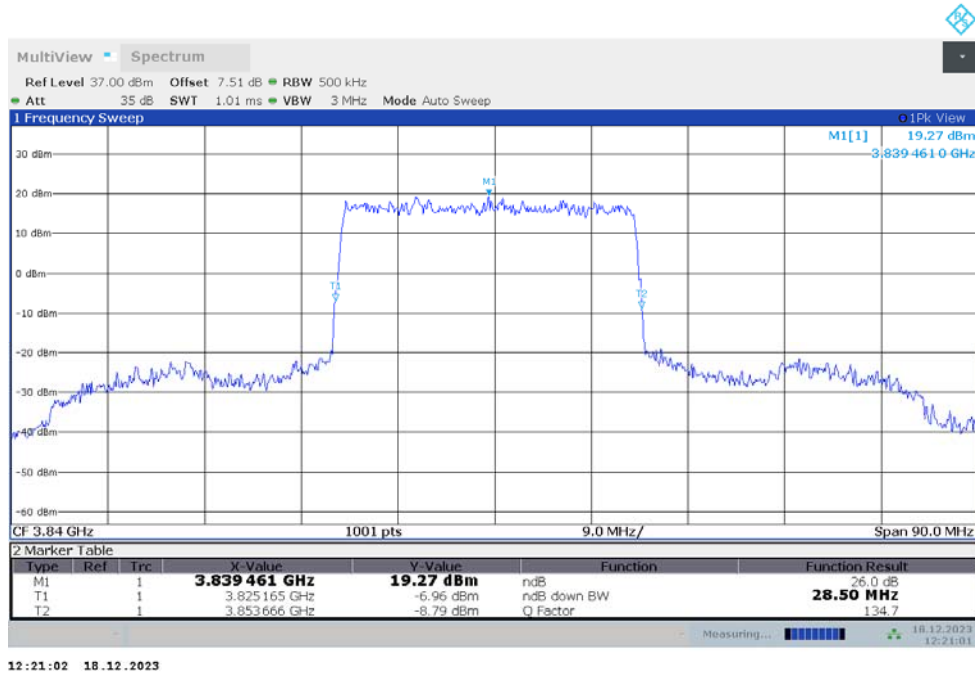

n77H,30MHz(-26dBc)

Frequency (MHz)	Emission Bandwidth (-26dBc) (MHz)	
	DFT-s-pi/2 BPSK	DFT-s-QPSK
3840	28.501	28.501

n77H,30MHz Bandwidth,DFT-s-pi/2 BPSK (-26dBc BW)