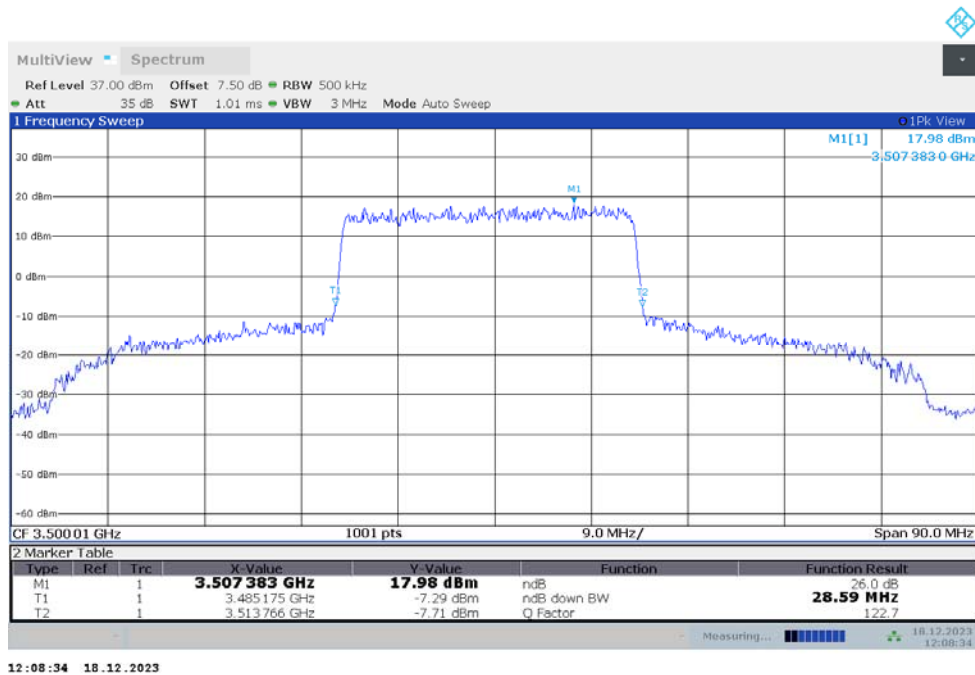

n77L,30MHz Bandwidth,DFT-s-QPSK (-26dBc BW)