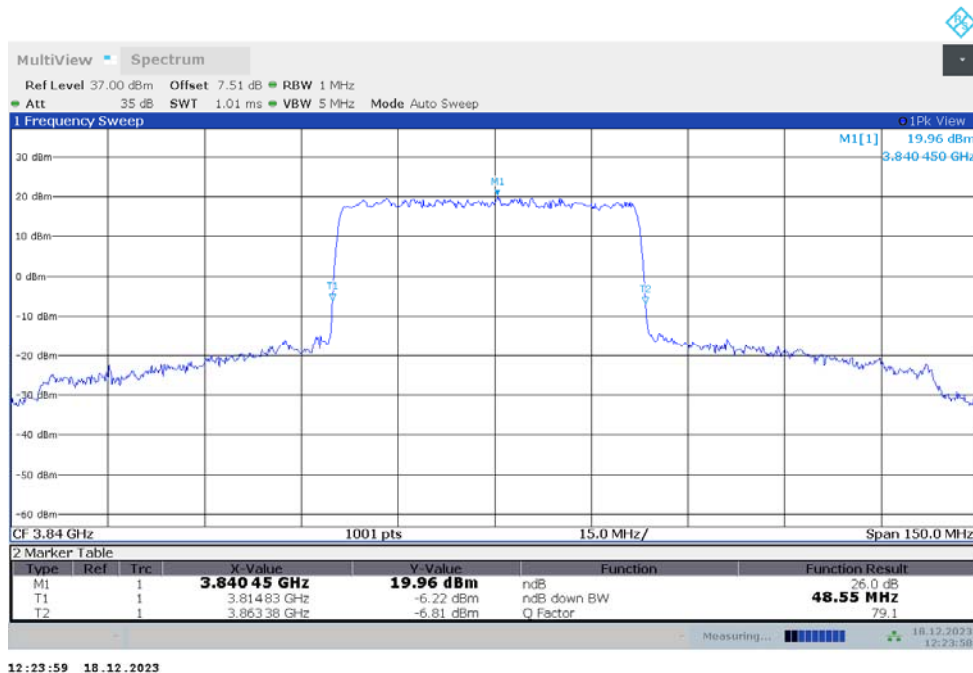

n77H,50MHz Bandwidth,DFT-s-QPSK (-26dBc BW)