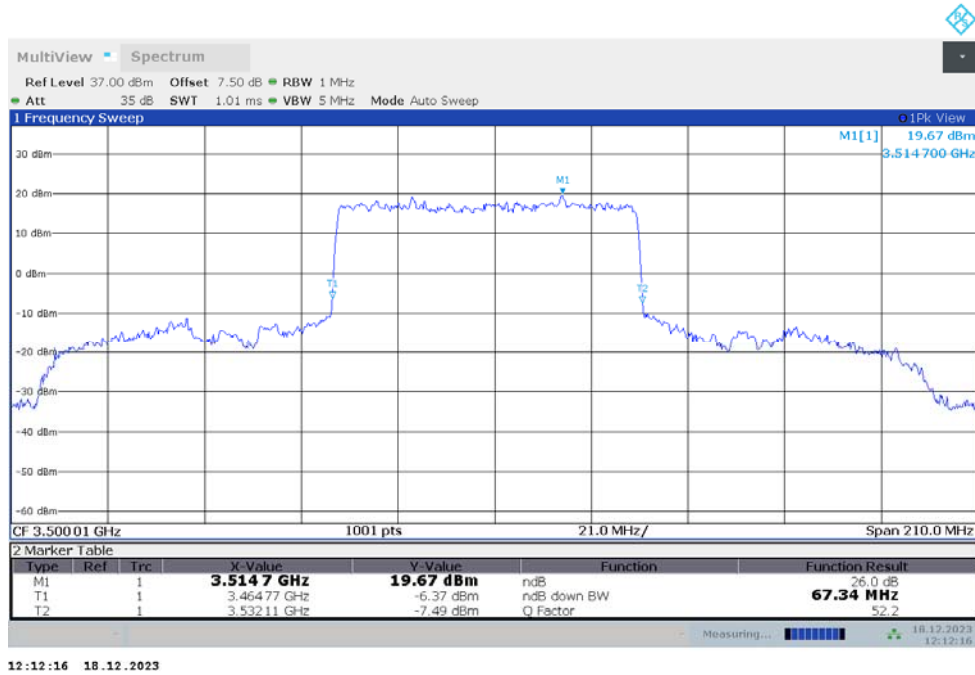

n77L,70MHz(-26dBc)

Frequency (MHz)	Emission Bandwidth (-26dBc) (MHz)	
	DFT-s-pi/2 BPSK	DFT-s-QPSK
3500.01	67.340	67.340

n77L,70MHz Bandwidth,DFT-s-pi/2 BPSK (-26dBc BW)