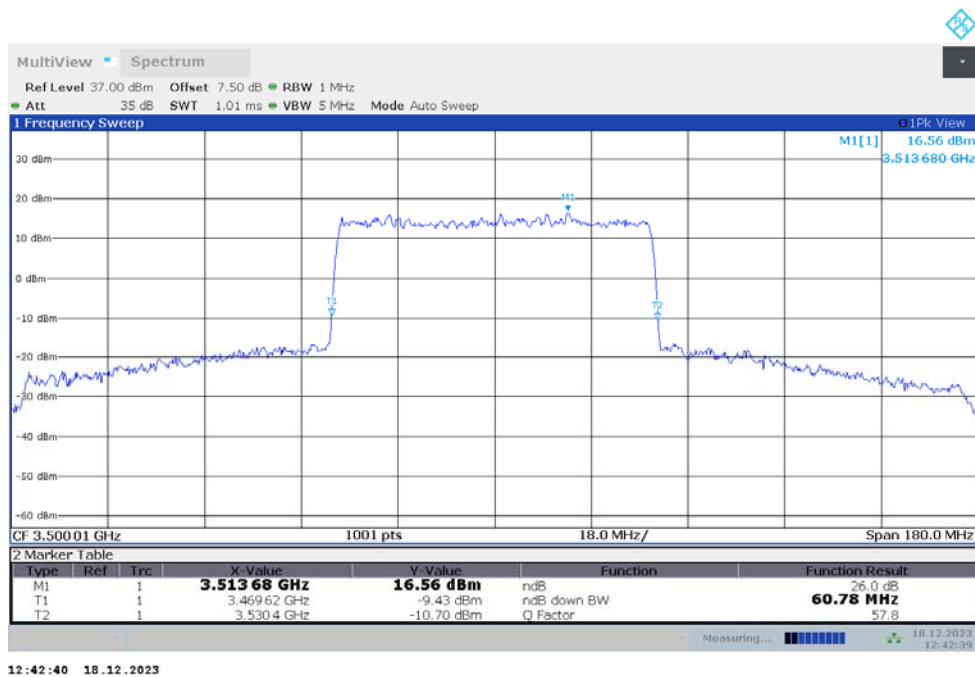

n78L,60MHz Bandwidth,DFT-s-QPSK (-26dBc BW)