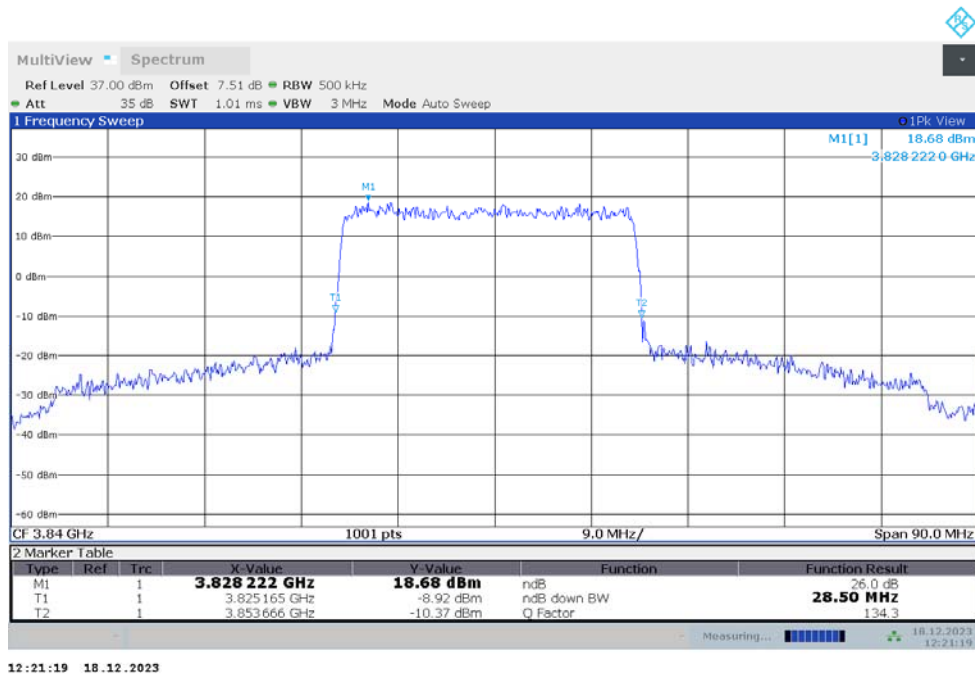

n77H,30MHz Bandwidth,DFT-s-QPSK (-26dBc BW)