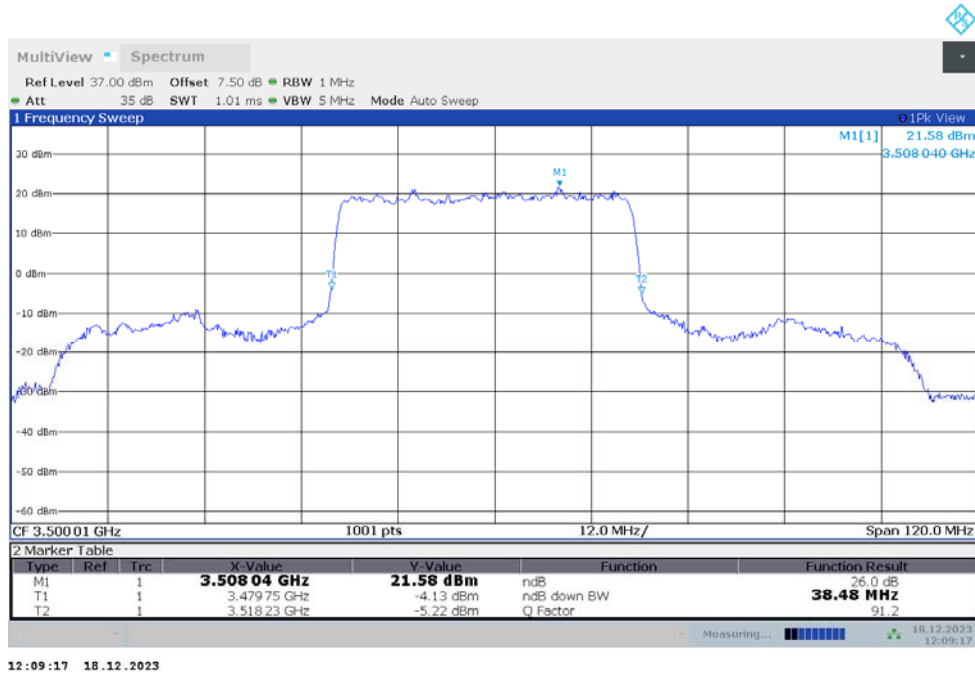

n77L,40MHz(-26dBc)

Frequency (MHz)	Emission Bandwidth (-26dBc) (MHz)	
	DFT-s-pi/2 BPSK	DFT-s-QPSK
3500.01	38.480	38.600

n77L,40MHz Bandwidth,DFT-s-pi/2 BPSK (-26dBc BW)