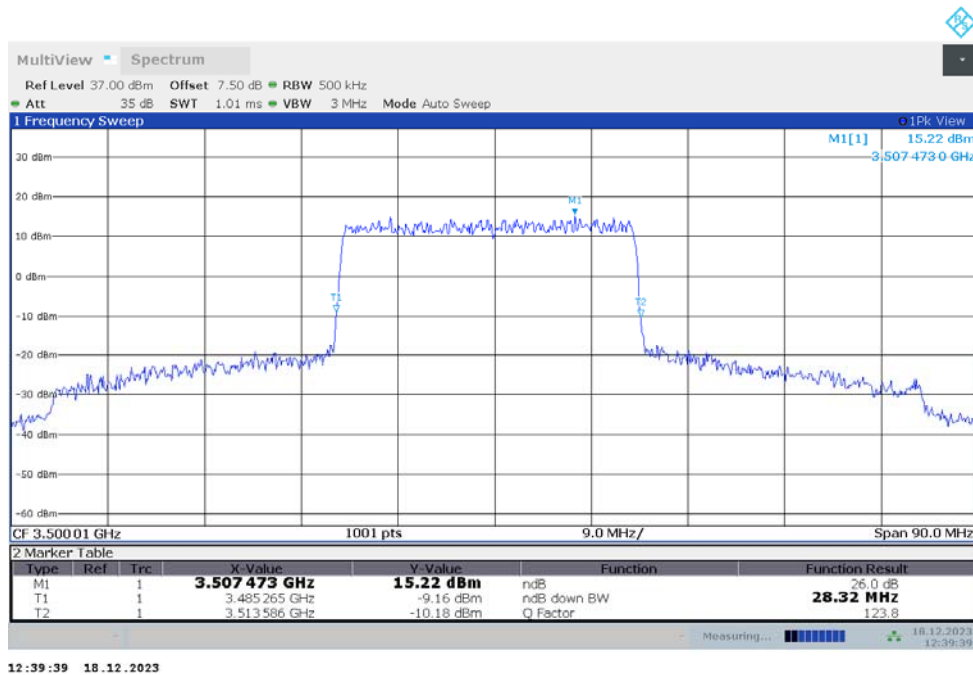

n78L,30MHz Bandwidth,DFT-s-QPSK (-26dBc BW)