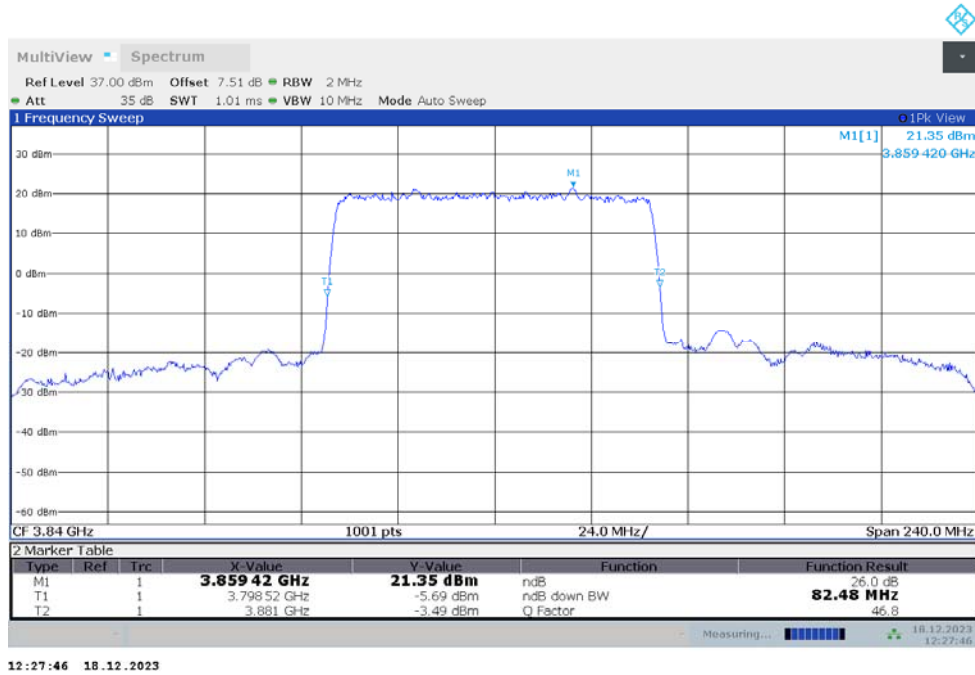

n77H,80MHz(-26dBc)

Frequency (MHz)	Emission Bandwidth (-26dBc) (MHz)	
	DFT-s-pi/2 BPSK	DFT-s-QPSK
3840	82.480	82.480

n77H,80MHz Bandwidth,DFT-s-pi/2 BPSK (-26dBc BW)