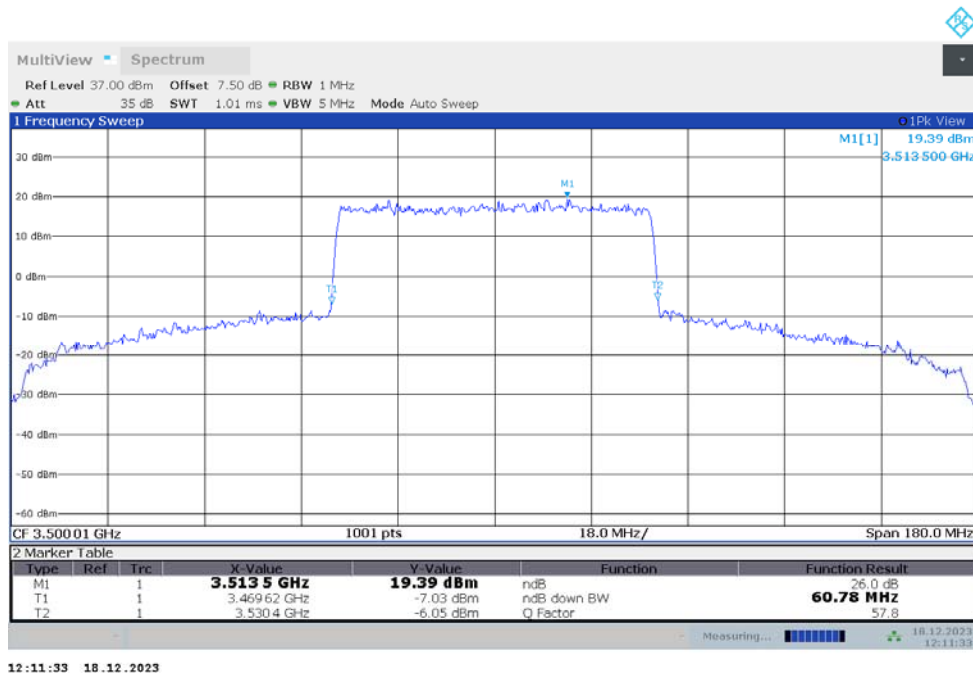

n77L,60MHz Bandwidth,DFT-s-QPSK (-26dBc BW)