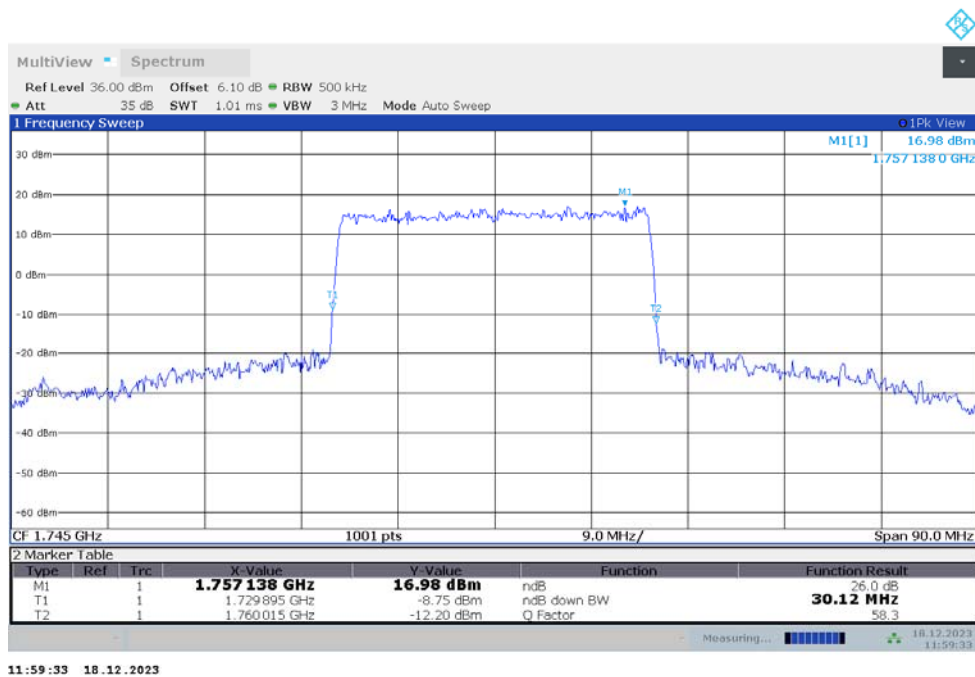

n66,30MHz Bandwidth,DFT-s-QPSK (-26dBc BW)