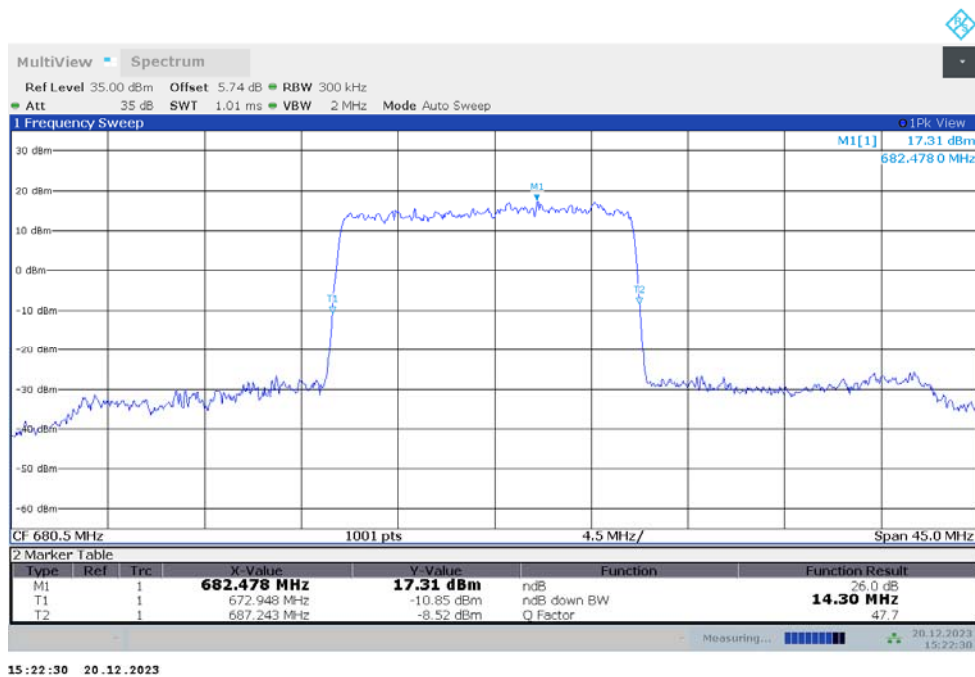

n71,15MHz Bandwidth,DFT-s-QPSK (-26dBc BW)