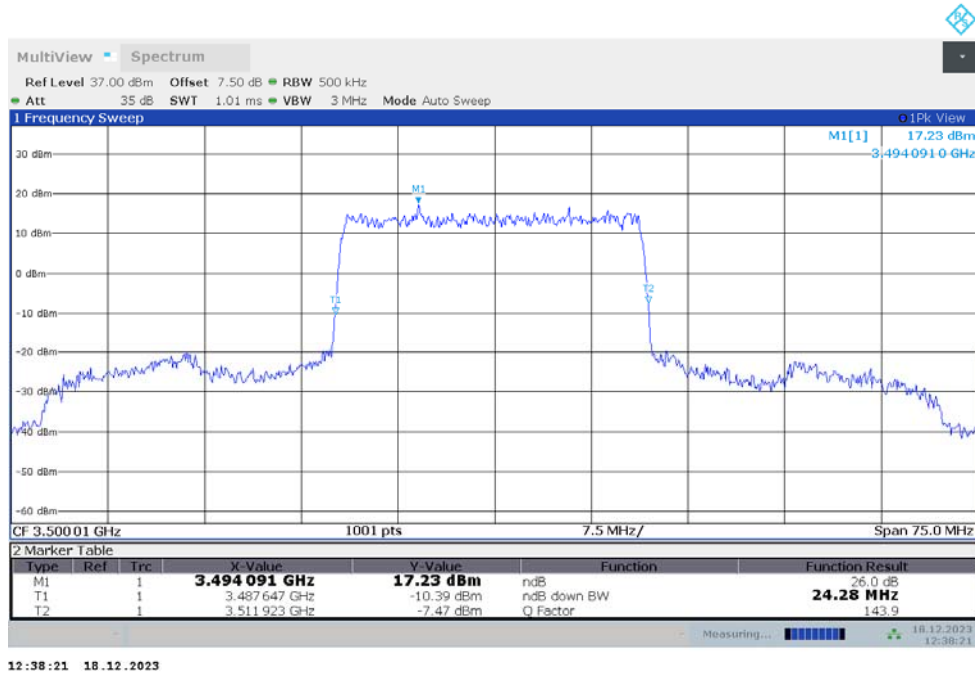

n78L,25MHz(-26dBc)

Frequency (MHz)	Emission Bandwidth (-26dBc) (MHz)	
	DFT-s-pi/2 BPSK	DFT-s-QPSK
3500.01	24.276	24.276

n78L,25MHz Bandwidth,DFT-s-pi/2 BPSK (-26dBc BW)