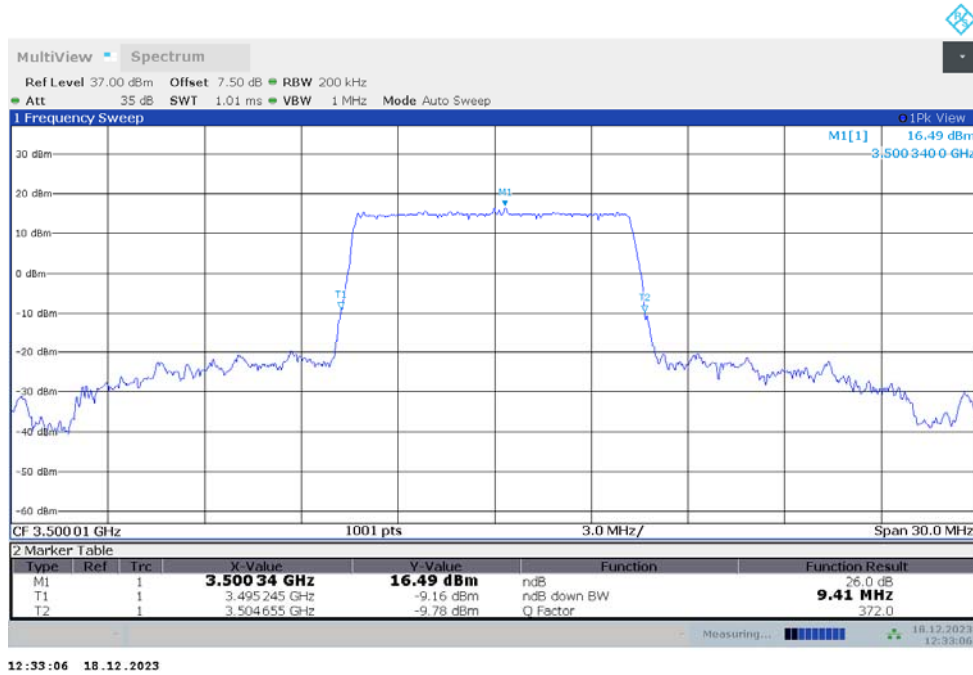

n77H,100MHz(-26dBc)

Frequency (MHz)	Emission Bandwidth (-26dBc) (MHz)	
	DFT-s-pi/2 BPSK	DFT-s-QPSK
3840	101.900	101.600

n77H,100MHz Bandwidth,DFT-s-pi/2 BPSK (-26dBc BW)

n77H,100MHz Bandwidth,DFT-s-QPSK (-26dBc BW)

n78L,10MHz(-26dBc)

Frequency (MHz)	Emission Bandwidth (-26dBc) (MHz)	
	DFT-s-pi/2 BPSK	DFT-s-QPSK
3500.01	9.411	9.411

n78L,10MHz Bandwidth,DFT-s-pi/2 BPSK (-26dBc BW)

n78L,10MHz Bandwidth,DFT-s-QPSK (-26dBc BW)