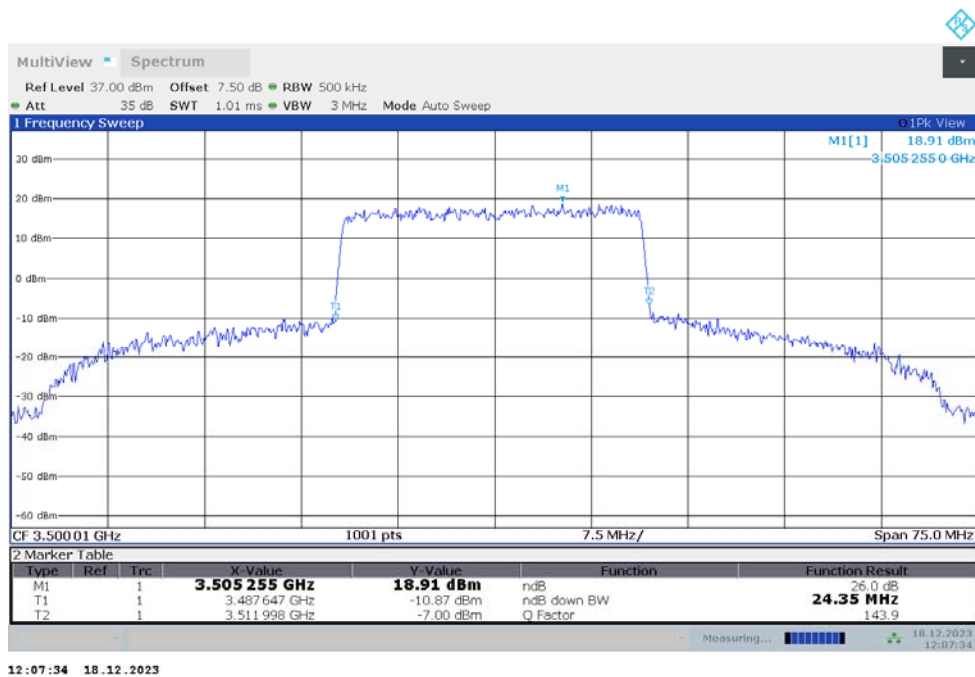

n77L,25MHz Bandwidth,DFT-s-QPSK (-26dBc BW)