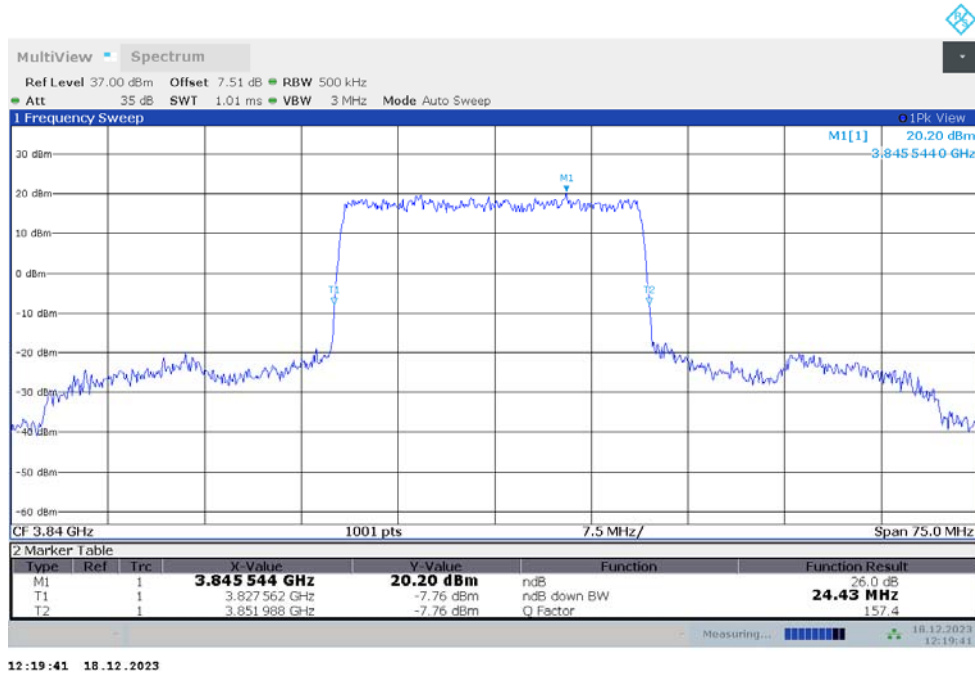

n77H,25MHz(-26dBc)

Frequency (MHz)	Emission Bandwidth (-26dBc) (MHz)	
	DFT-s-pi/2 BPSK	DFT-s-QPSK
3840	24.426	24.201

n77H,25MHz Bandwidth,DFT-s-pi/2 BPSK (-26dBc BW)