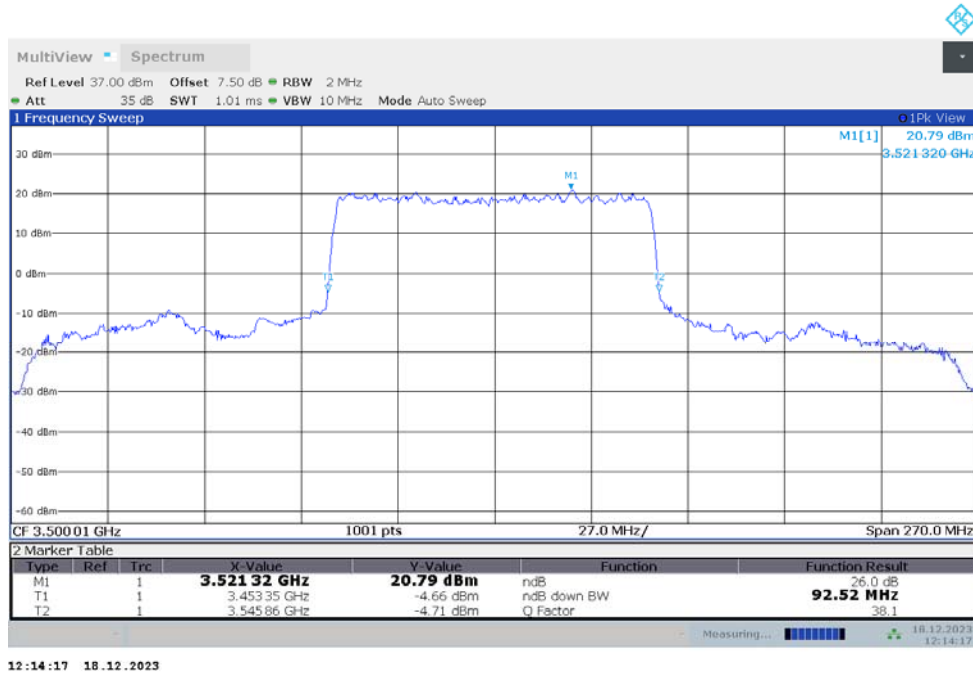

n77L,90MHz(-26dBc)

Frequency (MHz)	Emission Bandwidth (-26dBc) (MHz)	
	DFT-s-pi/2 BPSK	DFT-s-QPSK
3500.01	92.520	92.790

n77L,90MHz Bandwidth,DFT-s-pi/2 BPSK (-26dBc BW)