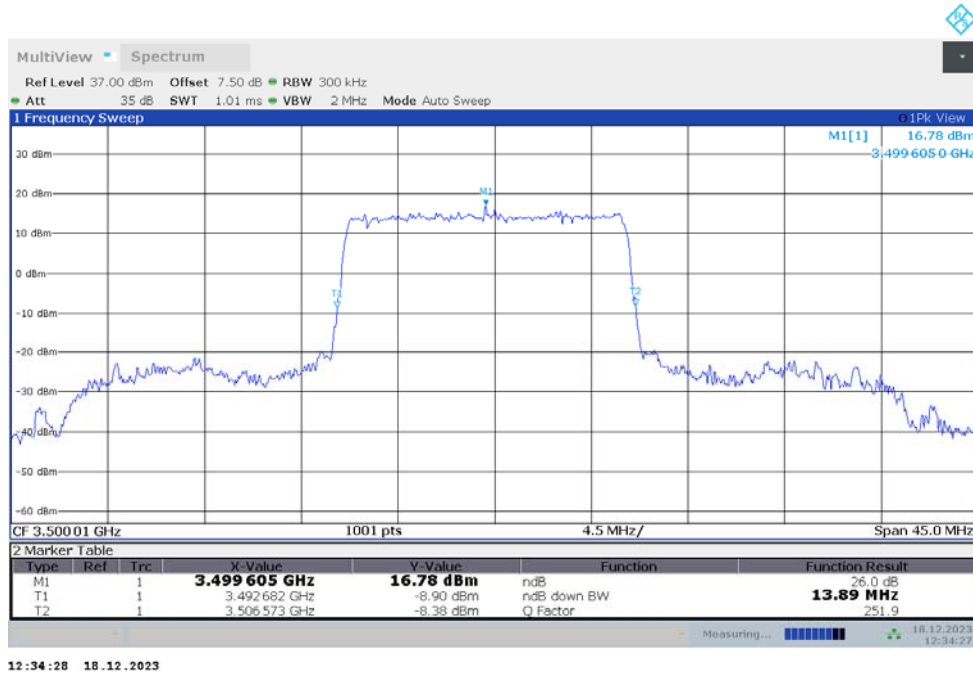

n78L,10MHz(-26dBc)

Frequency (MHz)	Emission Bandwidth (-26dBc) (MHz)	
	DFT-s-pi/2 BPSK	DFT-s-QPSK
3500.01	9.411	9.411

n78L,10MHz Bandwidth,DFT-s-pi/2 BPSK (-26dBc BW)

n78L,10MHz Bandwidth,DFT-s-QPSK (-26dBc BW)

n78L,15MHz(-26dBc)

Frequency (MHz)	Emission Bandwidth (-26dBc) (MHz)	
	DFT-s-pi/2 BPSK	DFT-s-QPSK
3500.01	13.891	13.801

n78L,15MHz Bandwidth,DFT-s-pi/2 BPSK (-26dBc BW)

n78L,15MHz Bandwidth,DFT-s-QPSK (-26dBc BW)