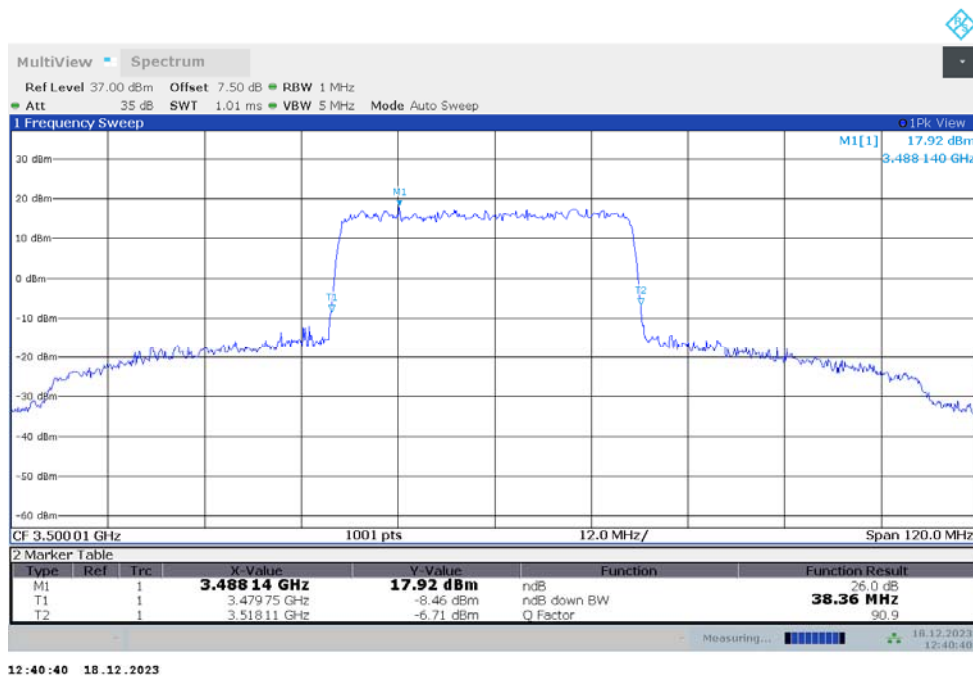

n78L,40MHz Bandwidth,DFT-s-QPSK (-26dBc BW)