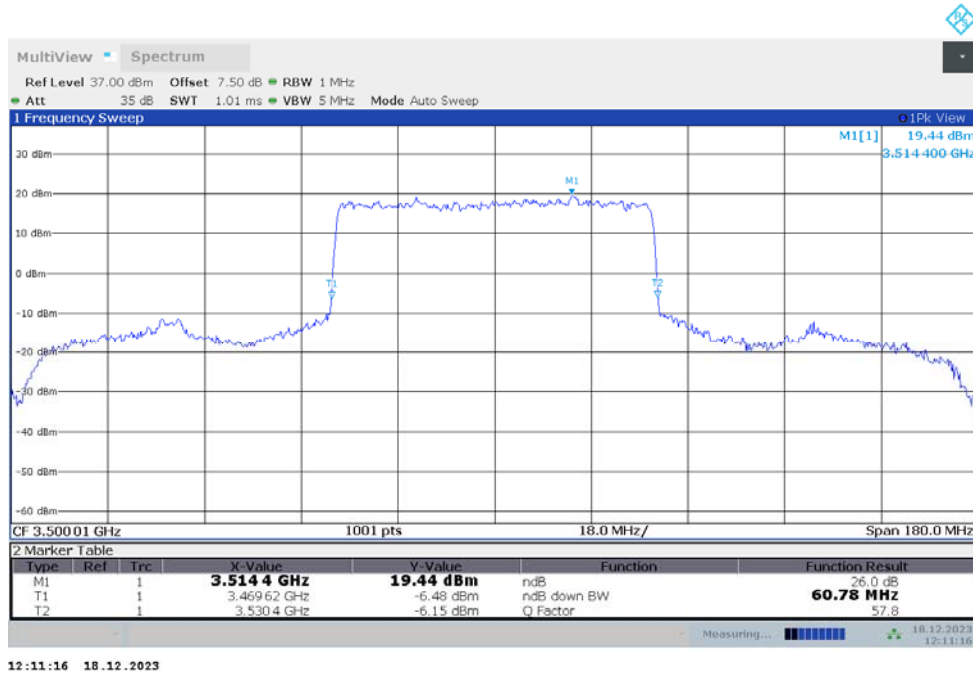

n77L,60MHz(-26dBc)

Frequency (MHz)	Emission Bandwidth (-26dBc) (MHz)	
	DFT-s-pi/2 BPSK	DFT-s-QPSK
3500.01	60.780	60.780

n77L,60MHz Bandwidth,DFT-s-pi/2 BPSK (-26dBc BW)