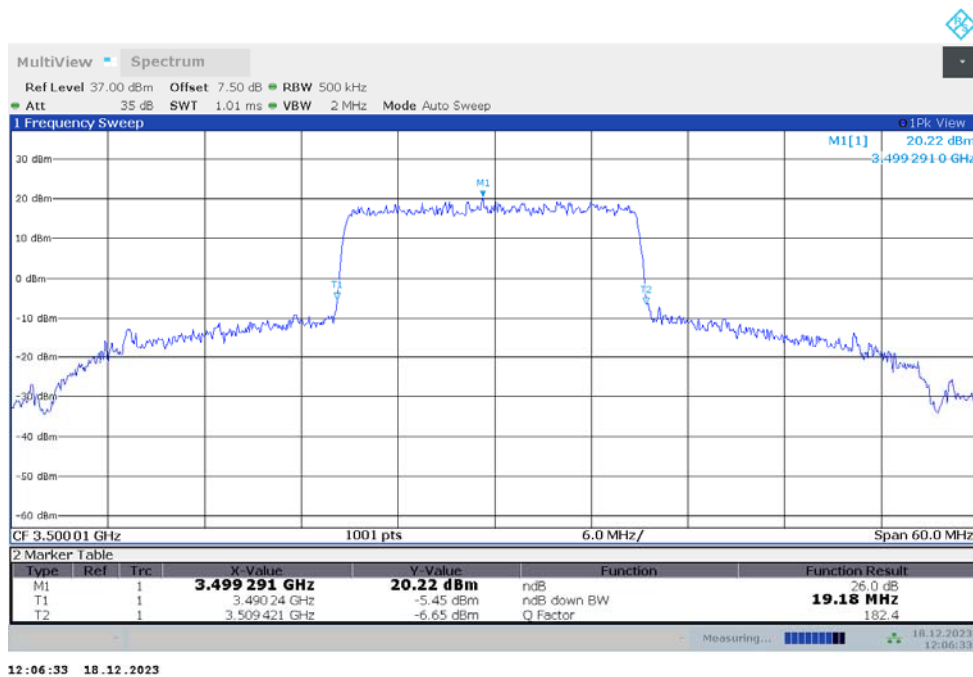

n77L,20MHz Bandwidth,DFT-s-QPSK (-26dBc BW)