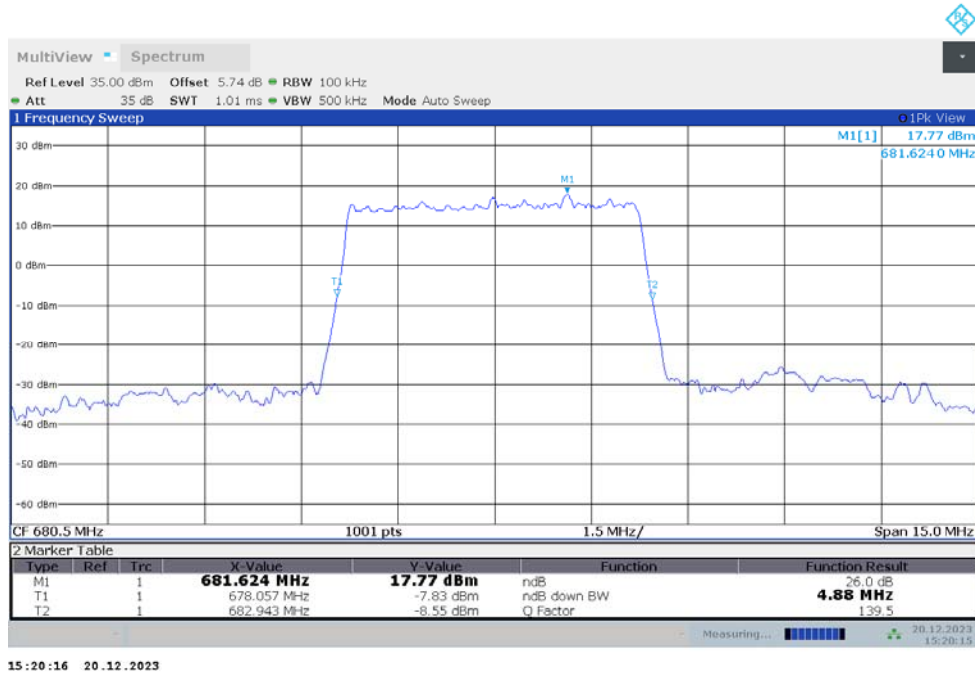

n71,5MHz(-26dBc)

Frequency (MHz)	Emission Bandwidth (-26dBc) (MHz)	
	DFT-s-pi/2 BPSK	DFT-s-QPSK
680.5	4.885	4.915

n71,5MHz Bandwidth,DFT-s-pi/2 BPSK (-26dBc BW)