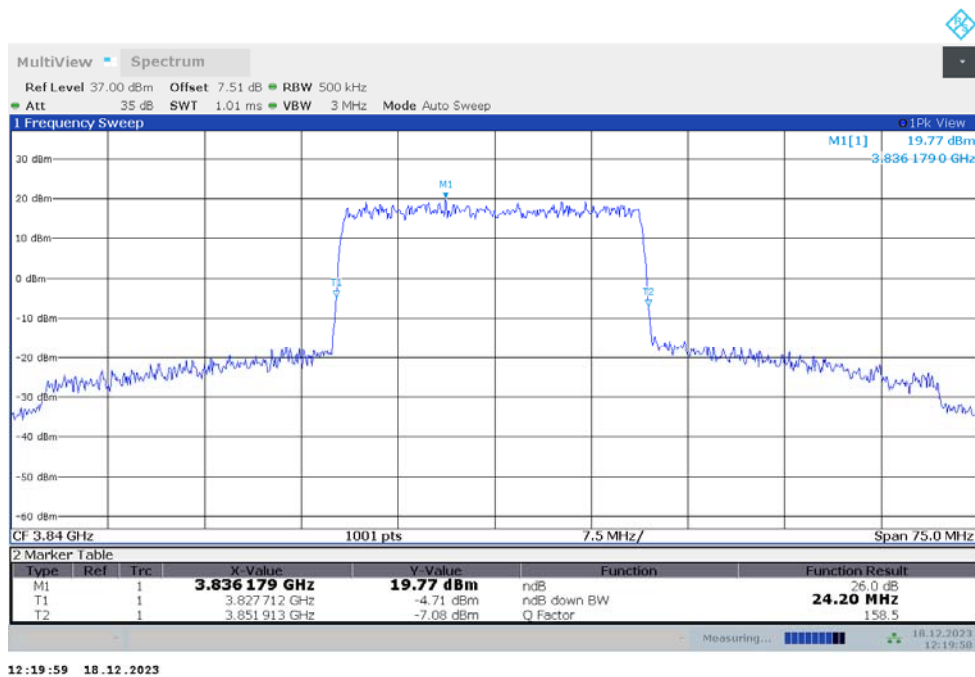

n77H,25MHz Bandwidth,DFT-s-QPSK (-26dBc BW)