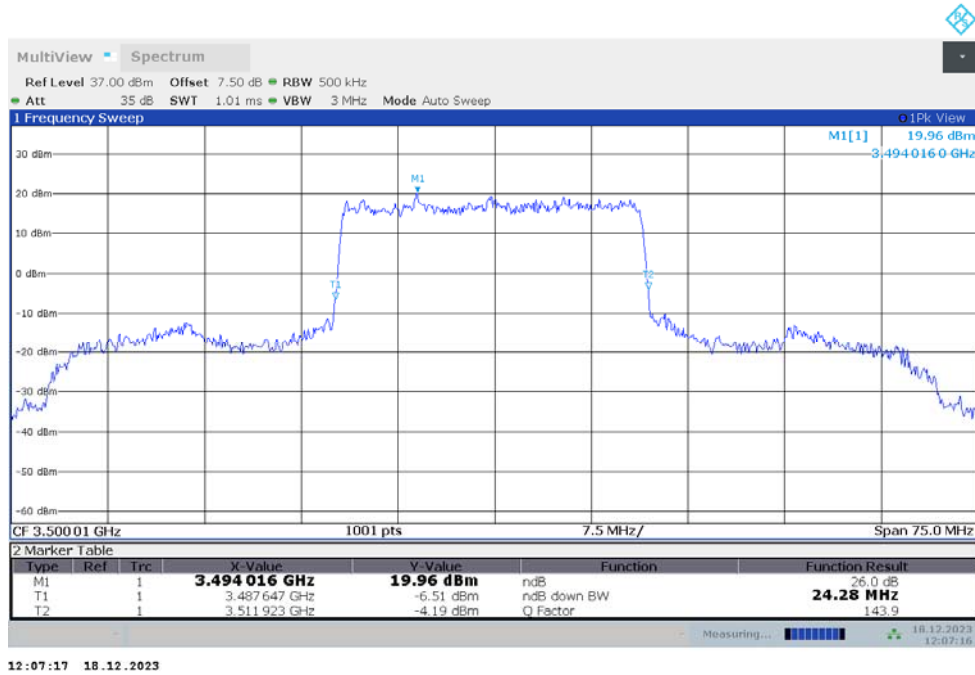

n77L,25MHz(-26dBc)

Frequency (MHz)	Emission Bandwidth (-26dBc) (MHz)	
	DFT-s-pi/2 BPSK	DFT-s-QPSK
3500.01	24.276	24.351

n77L,25MHz Bandwidth,DFT-s-pi/2 BPSK (-26dBc BW)