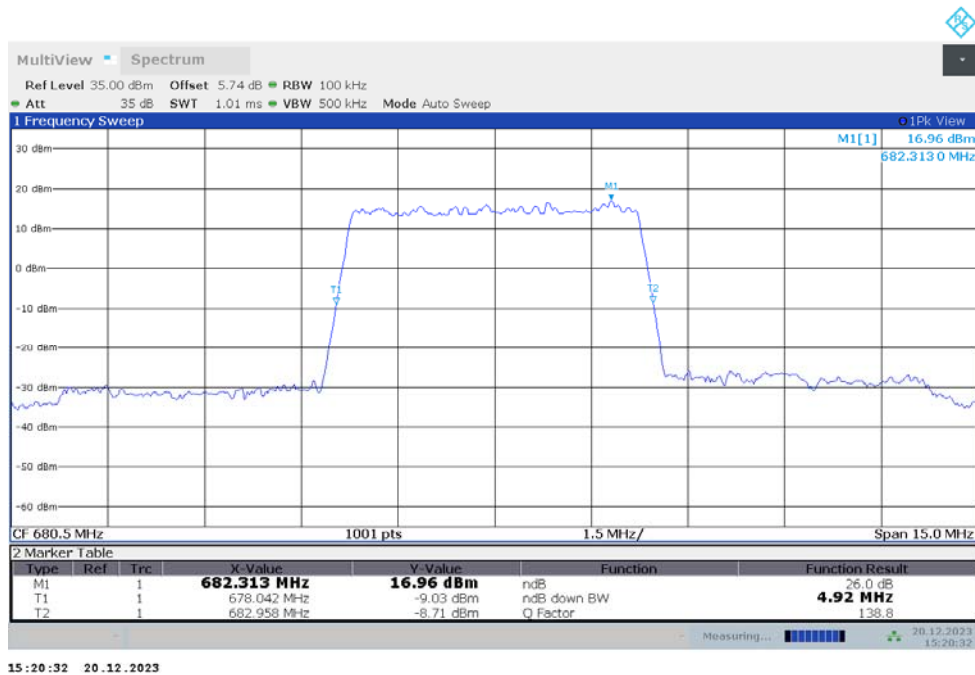

n71,5MHz Bandwidth,DFT-s-QPSK (-26dBc BW)