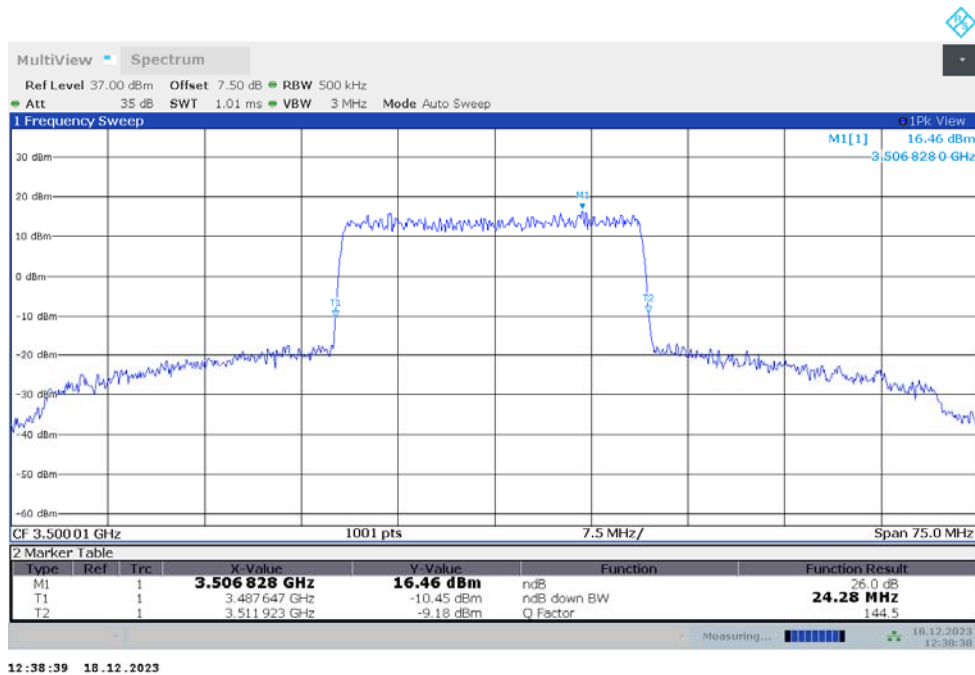

n78L,25MHz Bandwidth,DFT-s-QPSK (-26dBc BW)