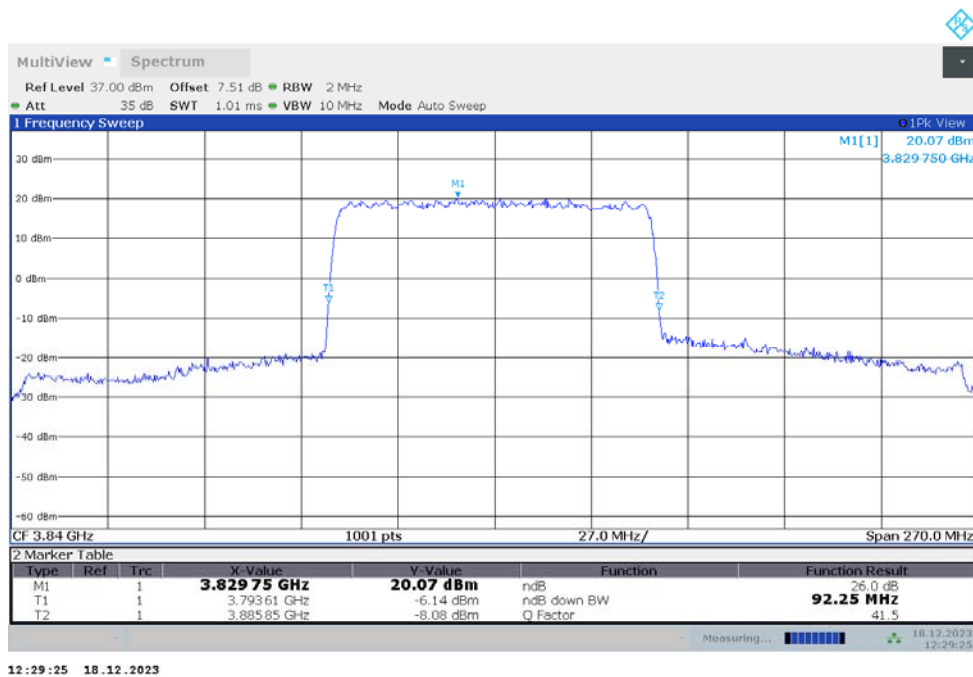

n77H,90MHz Bandwidth,DFT-s-QPSK (-26dBc BW)