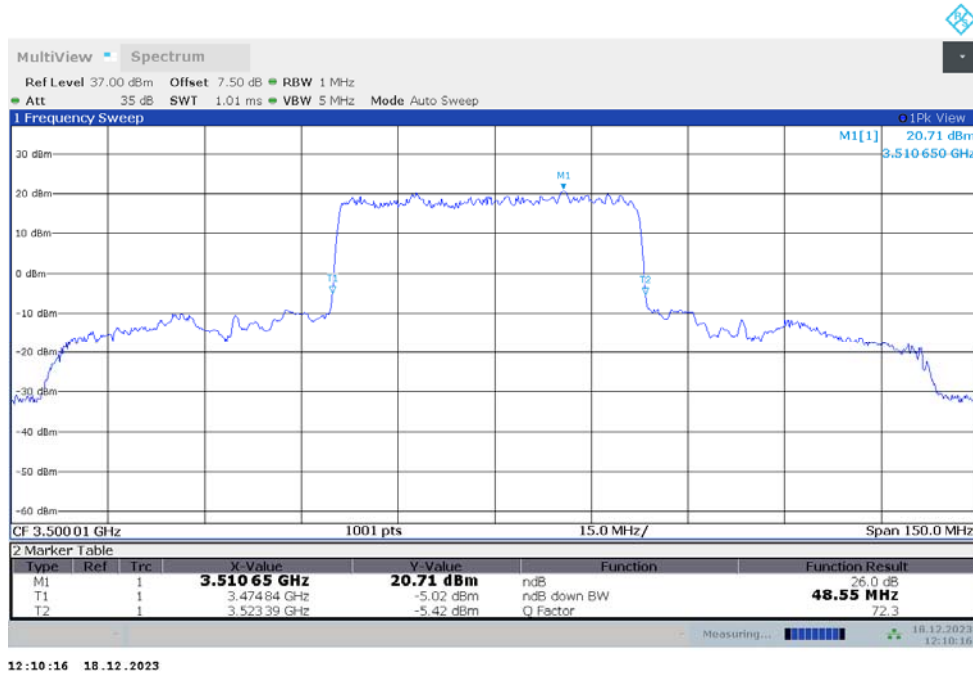

n77L,50MHz(-26dBc)

Frequency (MHz)	Emission Bandwidth (-26dBc) (MHz)	
	DFT-s-pi/2 BPSK	DFT-s-QPSK
3500.01	48.550	48.850

n77L,50MHz Bandwidth,DFT-s-pi/2 BPSK (-26dBc BW)