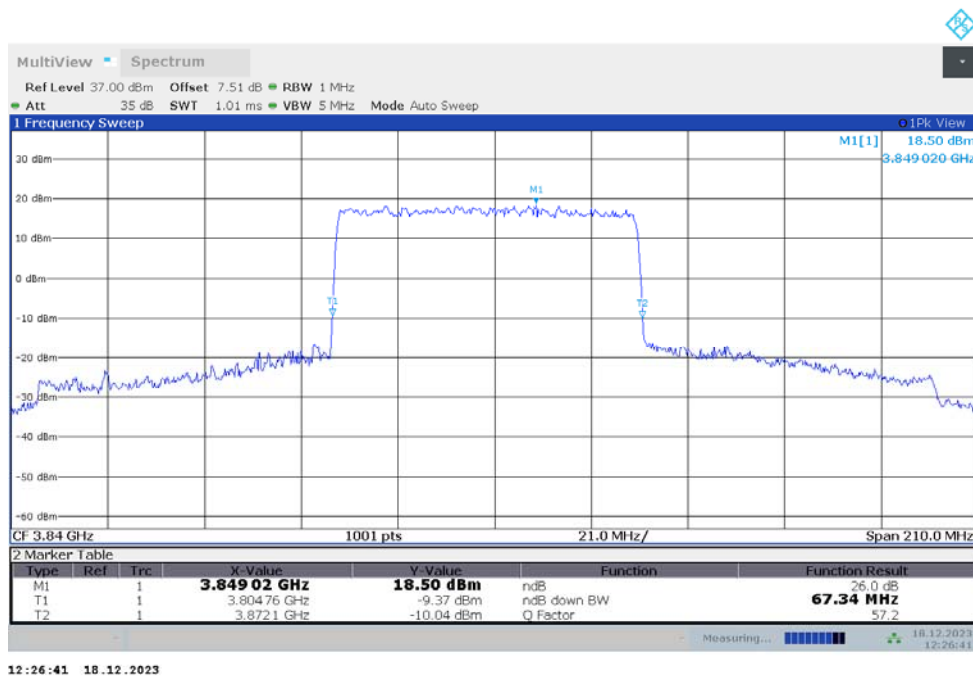

n77H,70MHz Bandwidth,DFT-s-QPSK (-26dBc BW)