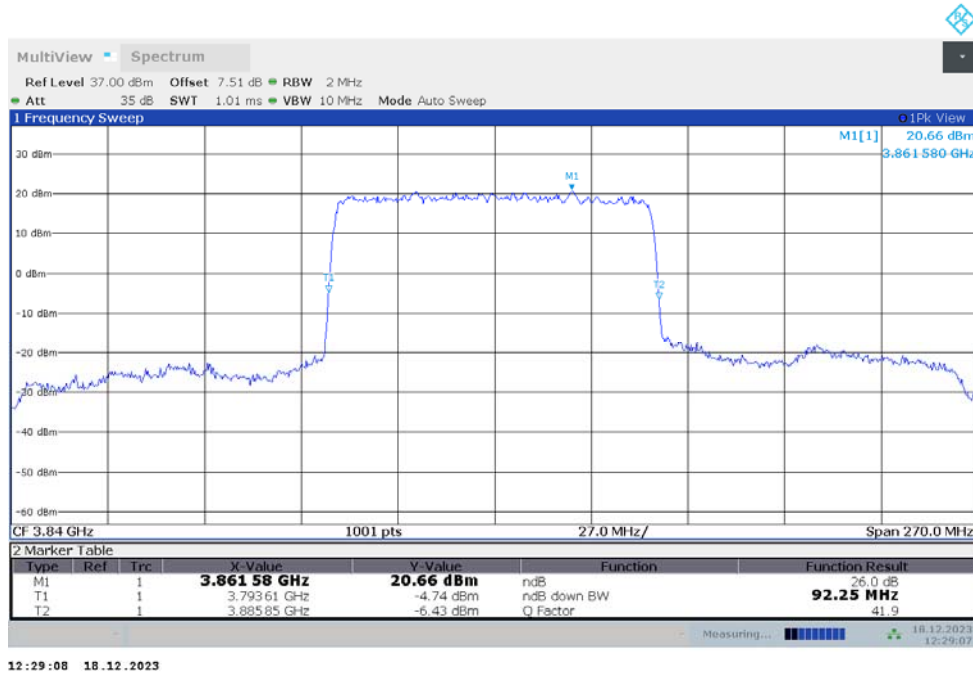

n77H,90MHz(-26dBc)

Frequency (MHz)	Emission Bandwidth (-26dBc) (MHz)	
	DFT-s-pi/2 BPSK	DFT-s-QPSK
3840	92.250	92.250

n77H,90MHz Bandwidth,DFT-s-pi/2 BPSK (-26dBc BW)