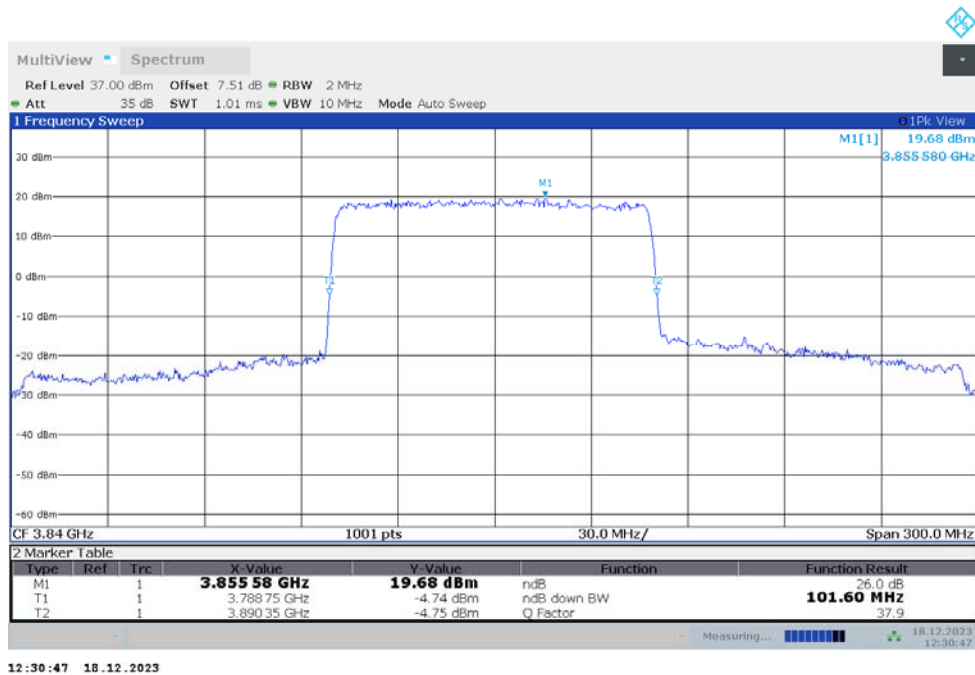

n77H,100MHz Bandwidth,DFT-s-QPSK (-26dBc BW)