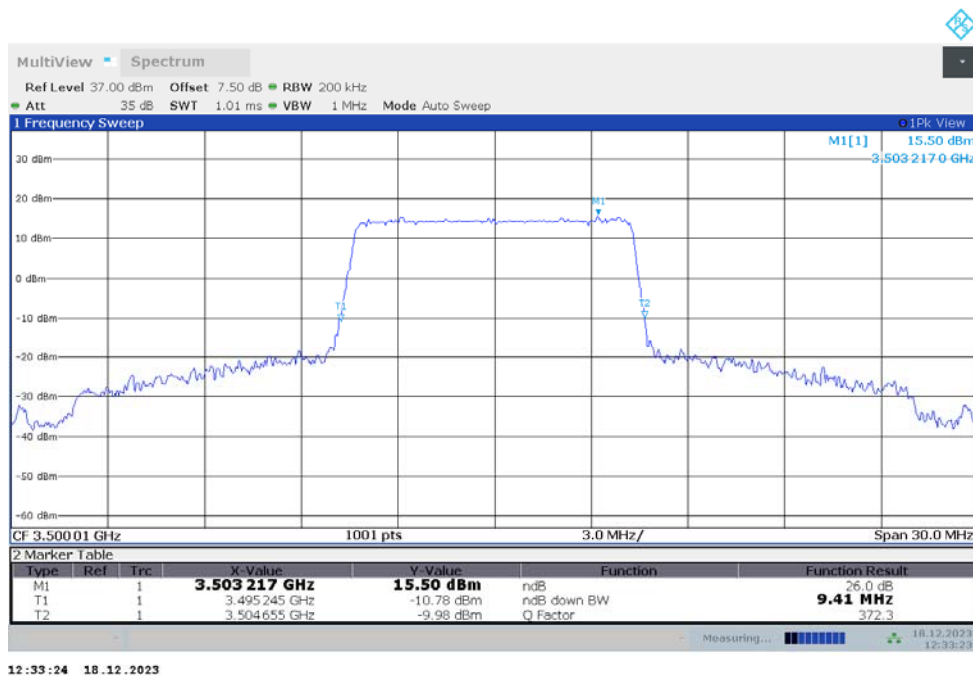

n77H,100MHz(-26dBc)

Frequency (MHz)	Emission Bandwidth (-26dBc) (MHz)	
	DFT-s-pi/2 BPSK	DFT-s-QPSK
3840	101.900	101.600

n77H,100MHz Bandwidth,DFT-s-pi/2 BPSK (-26dBc BW)

n77H,100MHz Bandwidth,DFT-s-QPSK (-26dBc BW)

n78L,10MHz(-26dBc)

Frequency (MHz)	Emission Bandwidth (-26dBc) (MHz)	
	DFT-s-pi/2 BPSK	DFT-s-QPSK
3500.01	9.411	9.411

n78L,10MHz Bandwidth,DFT-s-pi/2 BPSK (-26dBc BW)

n78L,10MHz Bandwidth,DFT-s-QPSK (-26dBc BW)