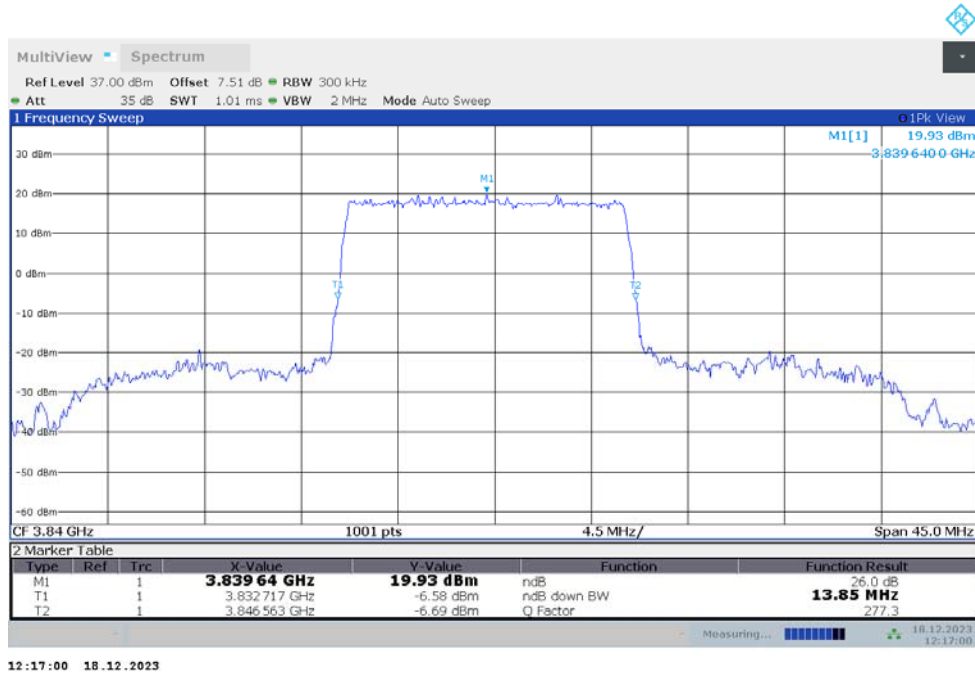

n77H,15MHz(-26dBc)

Frequency (MHz)	Emission Bandwidth (-26dBc) (MHz)	
	DFT-s-pi/2 BPSK	DFT-s-QPSK
3840	13.846	13.891

n77H,15MHz Bandwidth,DFT-s-pi/2 BPSK (-26dBc BW)