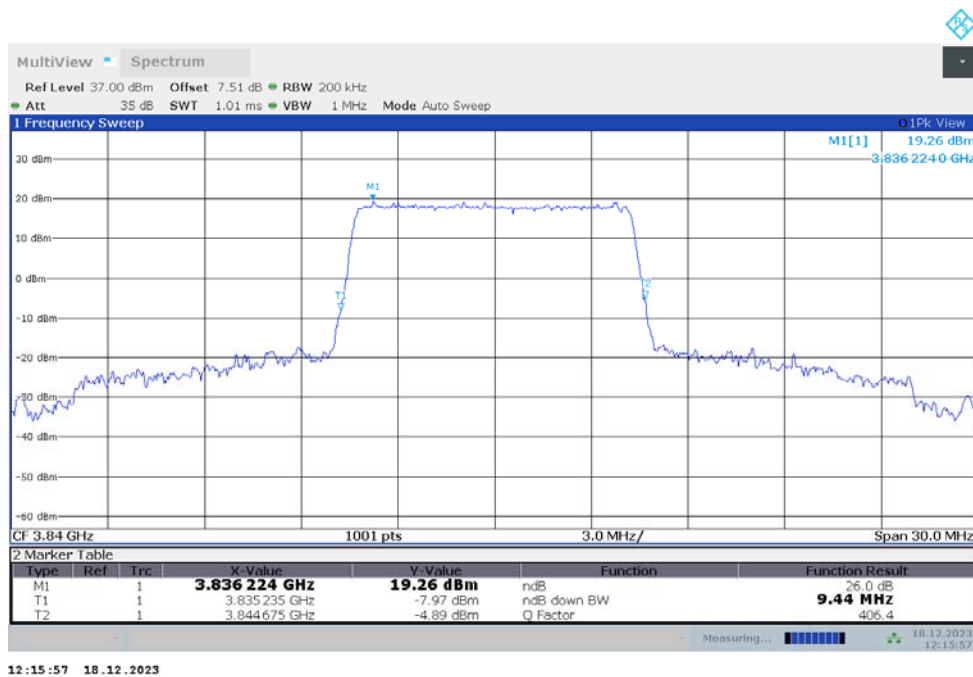

n77H,10MHz Bandwidth,DFT-s-QPSK (-26dBc BW)