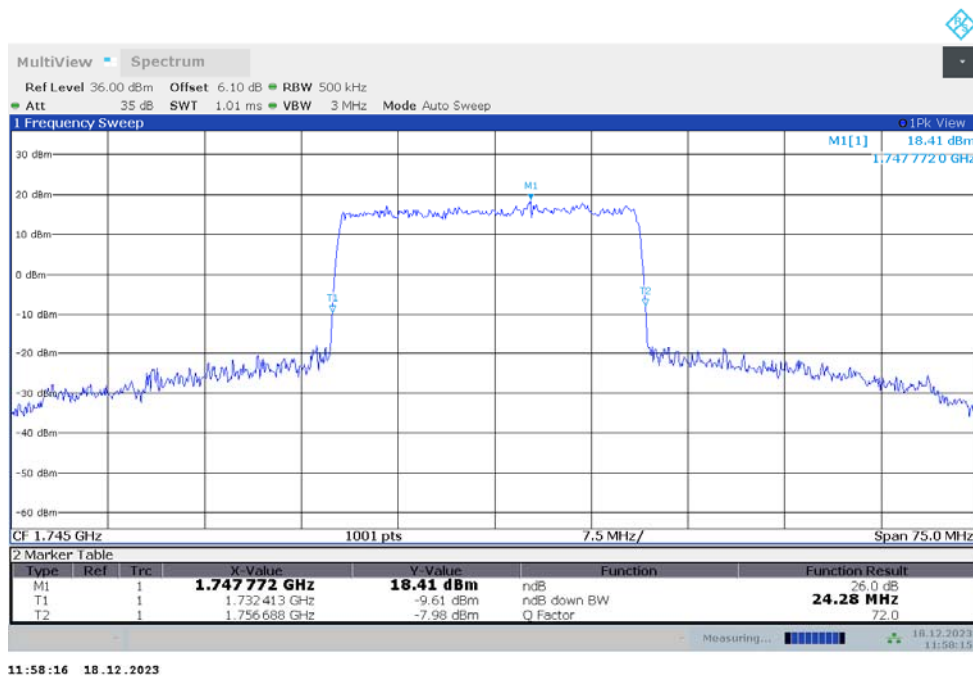

n66,25MHz Bandwidth,DFT-s-QPSK (-26dBc BW)