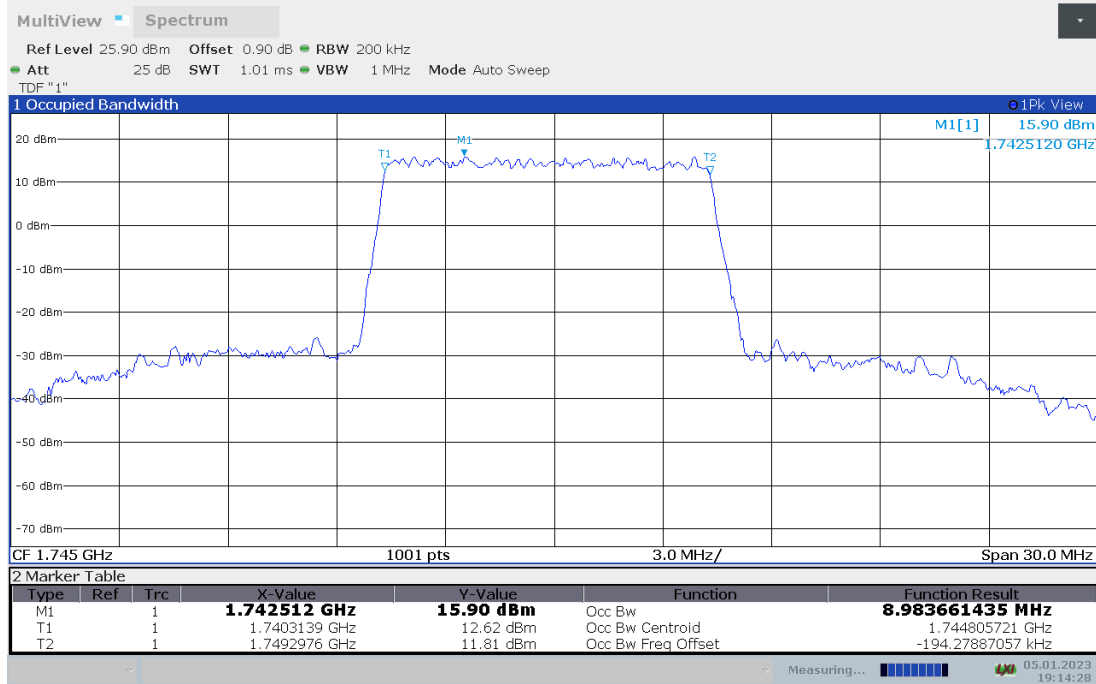

DC_12A_n66A,10MHz(99% BW)

Frequency (MHz)	Occupied Bandwidth (99% BW) (MHz)	
	DFT-s-pi/2 BPSK	DFT-s-QPSK
1745	8.984	8.971

DC_12A_n66A,10MHz Bandwidth,DFT-s-pi/2 BPSK (99% BW)