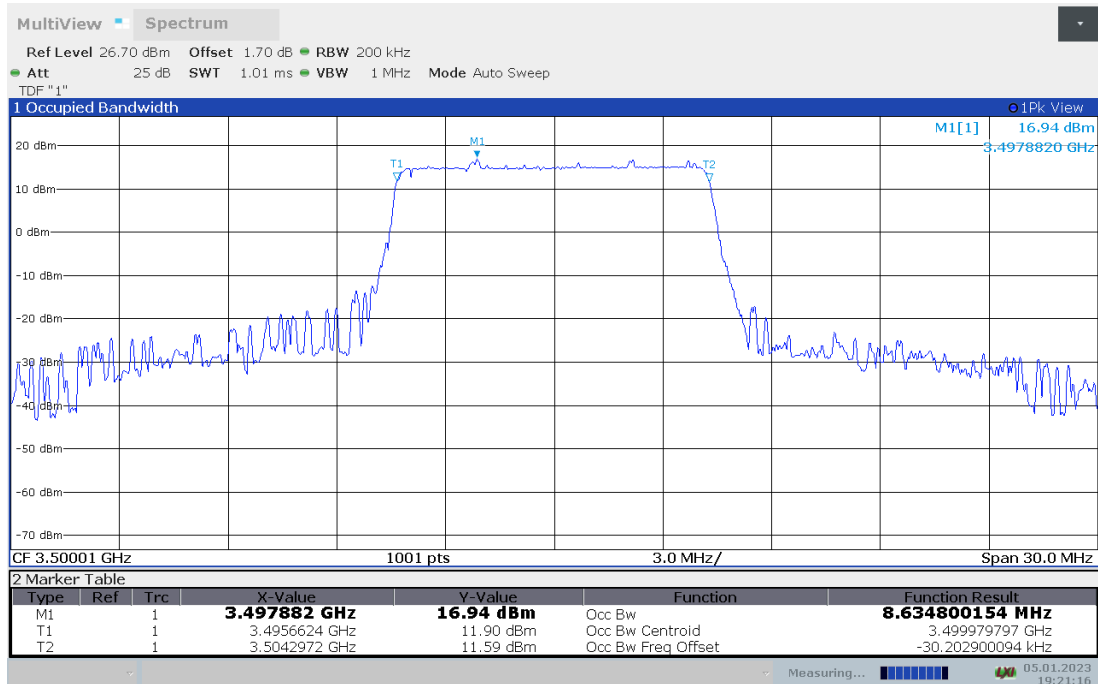

n77L

n77L,10MHz(99% BW)

Frequency (MHz)	Occupied Bandwidth (99% BW) (MHz)	
	DFT-s-pi/2 BPSK	DFT-s-QPSK
3500.01	8.635	8.587

n77L,10MHz Bandwidth,DFT-s-pi/2 BPSK (99% BW)