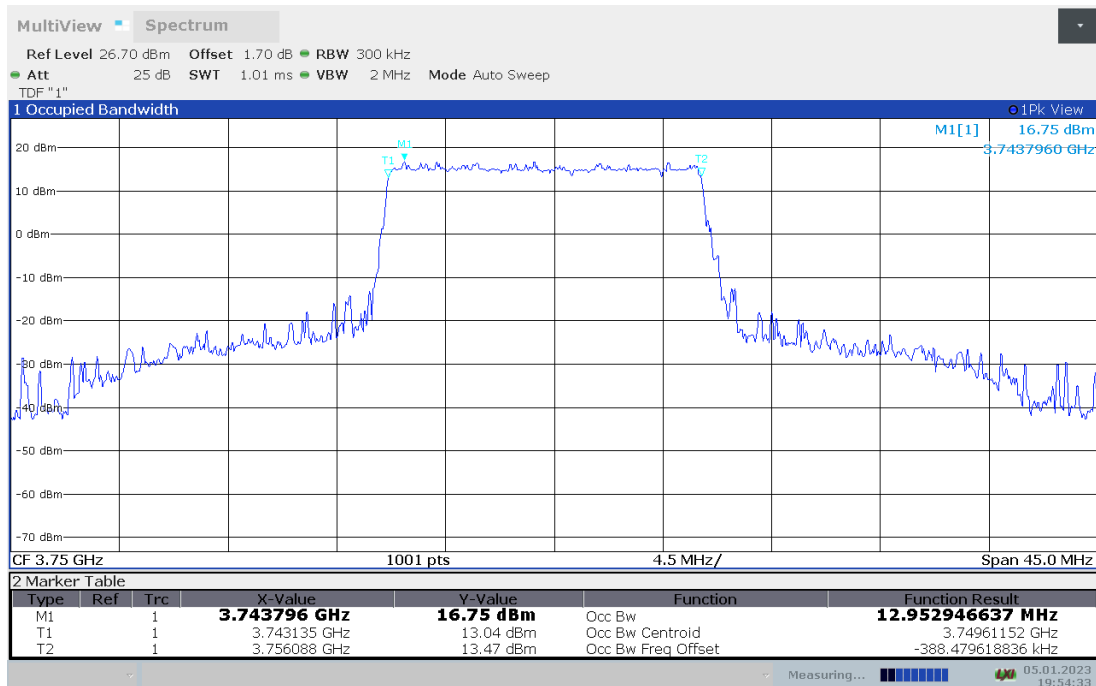

n78H,15MHz Bandwidth,DFT-s-QPSK (99% BW)