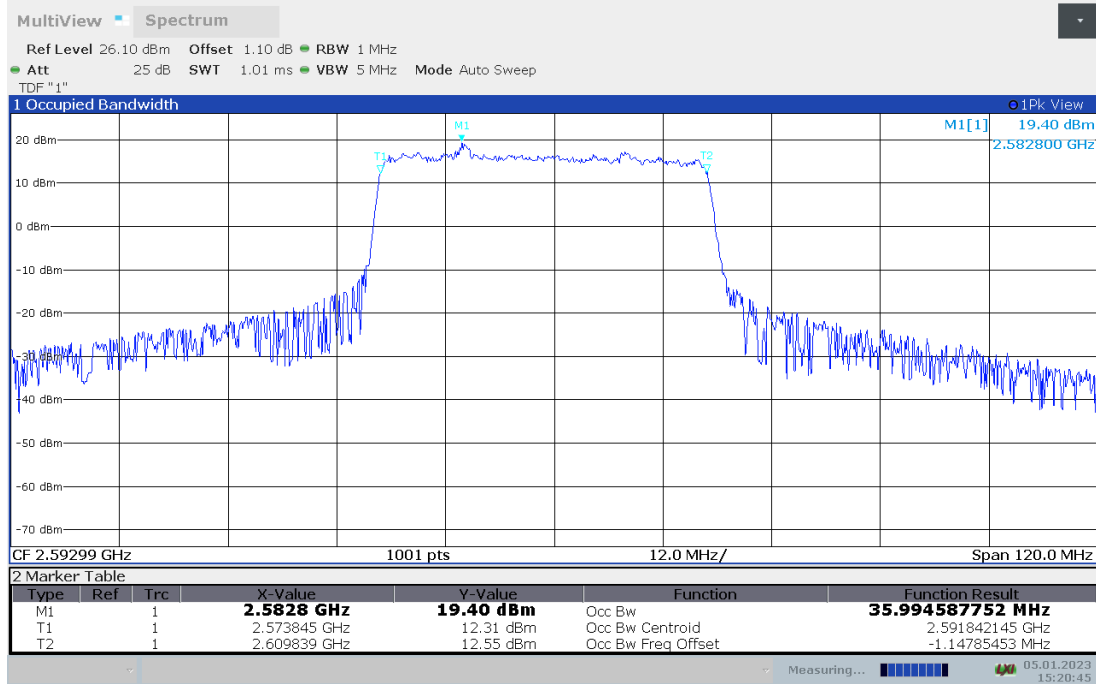

DC_66A_n41A,40MHz(99% BW)

Frequency (MHz)	Occupied Bandwidth (99% BW) (MHz)	
	DFT-s-pi/2 BPSK	DFT-s-QPSK
2592.99	35.995	35.964

DC_66A_n41A,40MHz Bandwidth,DFT-s-pi/2 BPSK (99% BW)