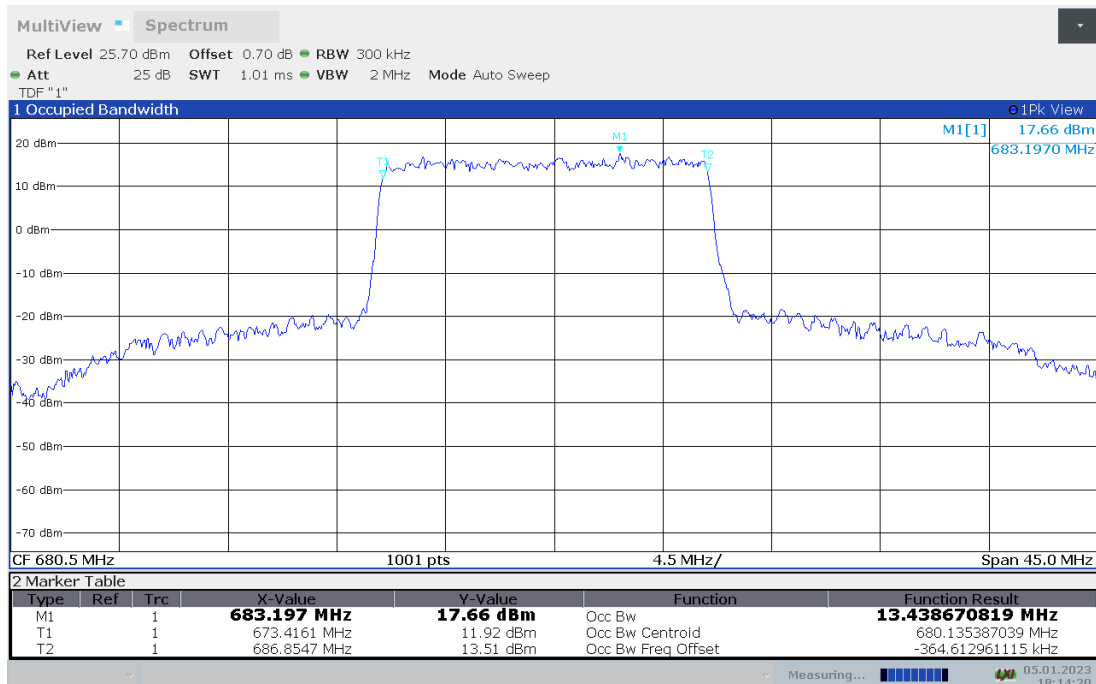

n71,10MHz Bandwidth,DFT-s-QPSK (99% BW)

n71,15MHz(99% BW)

Frequency (MHz)	Occupied Bandwidth (99% BW) (MHz)	
	DFT-s-pi/2 BPSK	DFT-s-QPSK
680.5	13.462	13.439

n71,15MHz Bandwidth,DFT-s-pi/2 BPSK (99% BW)

n71,15MHz Bandwidth,DFT-s-QPSK (99% BW)