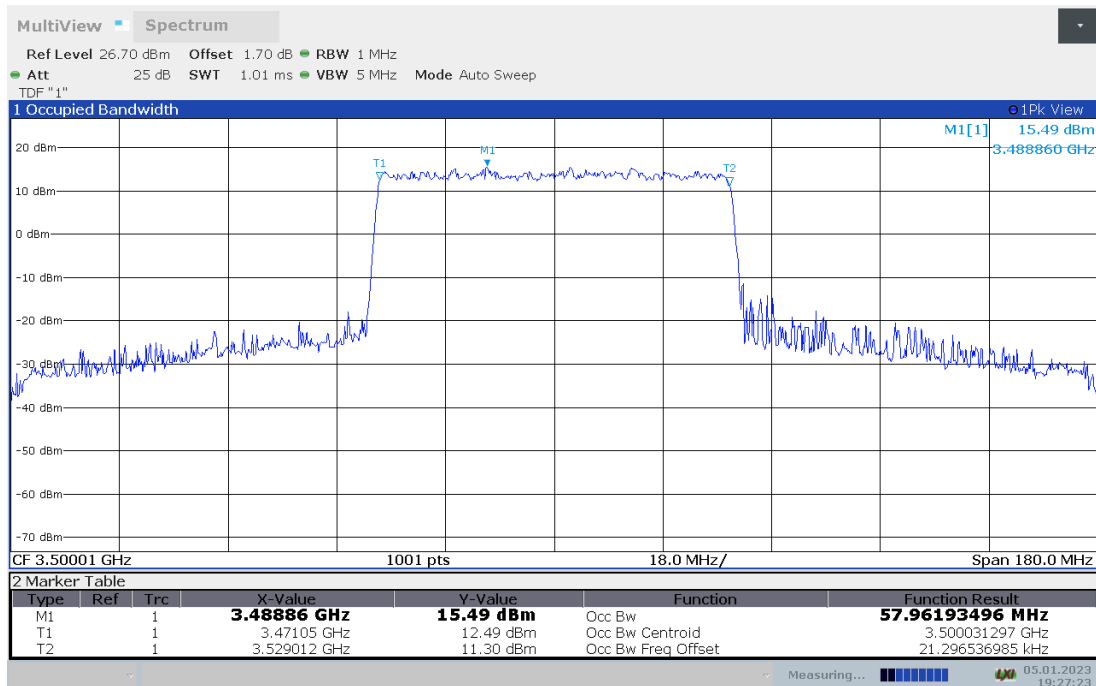

n77L,60MHz Bandwidth,DFT-s-QPSK (99% BW)