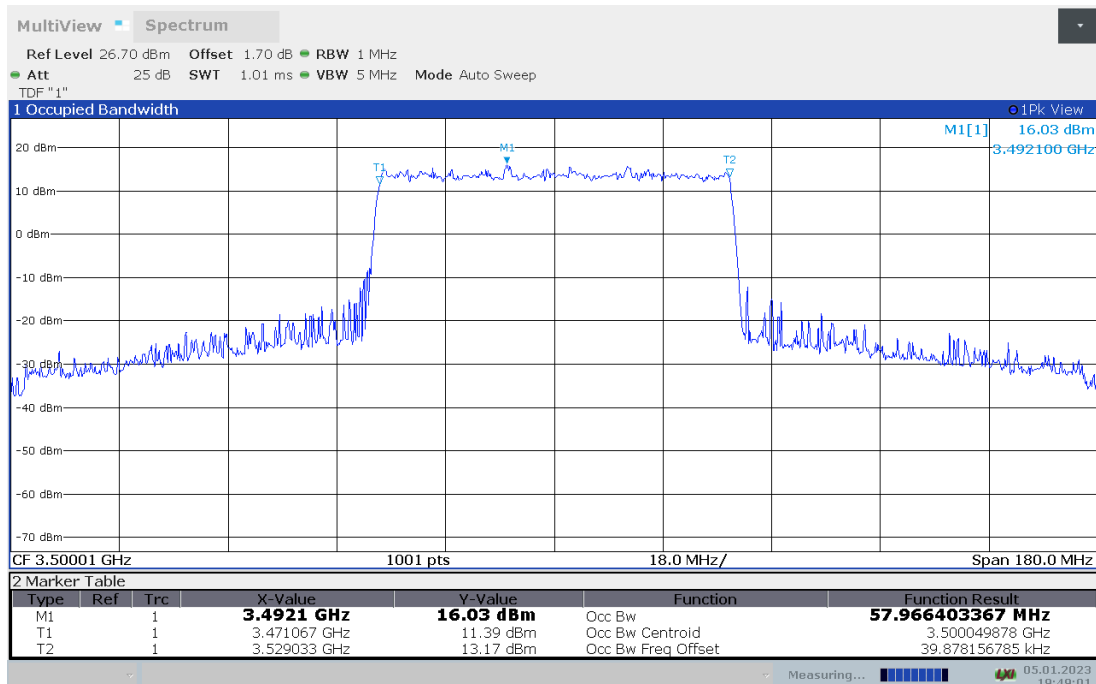

n78L,60MHz Bandwidth,DFT-s-QPSK (99% BW)