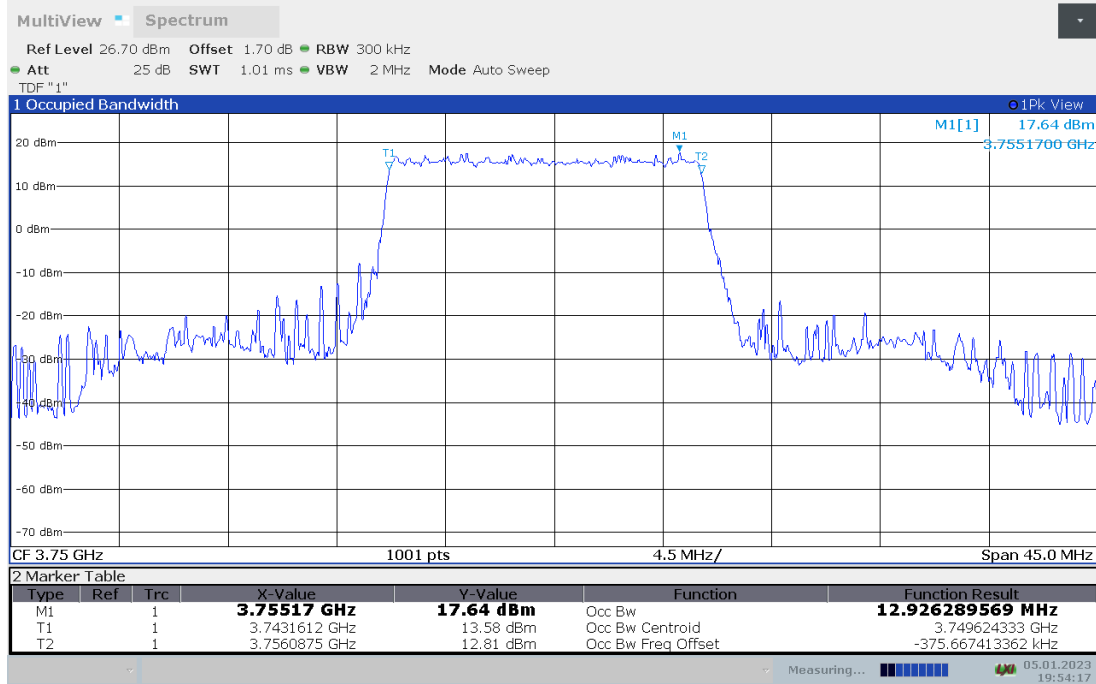

n78H,15MHz(99% BW)

Frequency (MHz)	Occupied Bandwidth (99% BW) (MHz)	
	DFT-s-pi/2 BPSK	DFT-s-QPSK
3750	12.926	12.953

n78H,15MHz Bandwidth,DFT-s-pi/2 BPSK (99% BW)