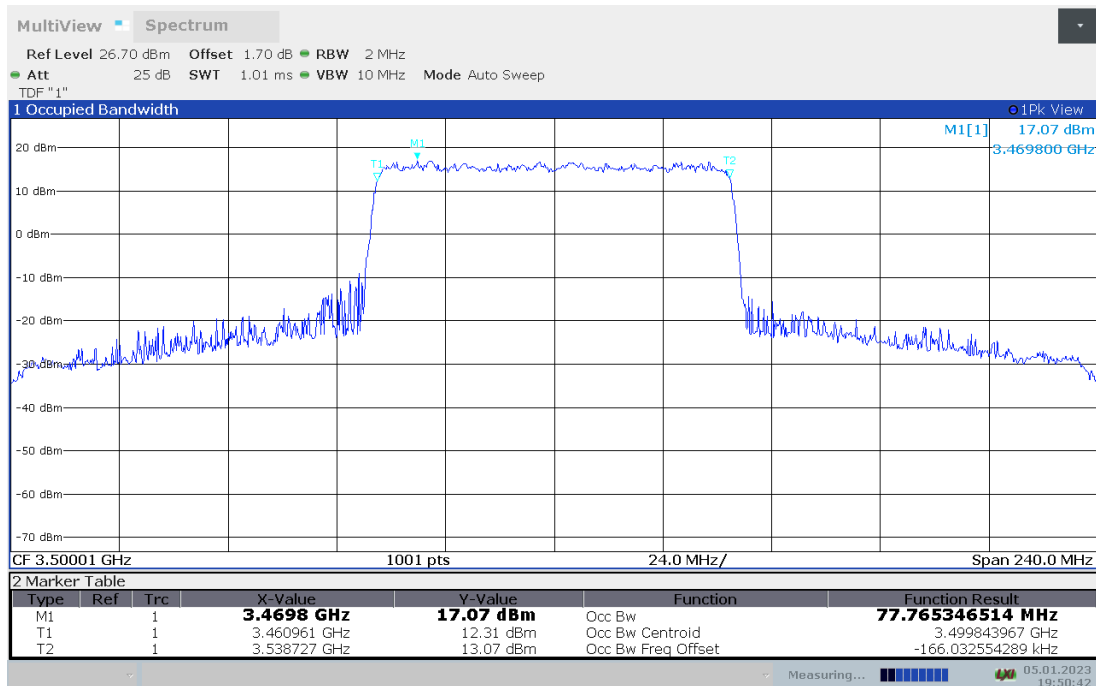

n78L,80MHz Bandwidth,DFT-s-QPSK (99% BW)