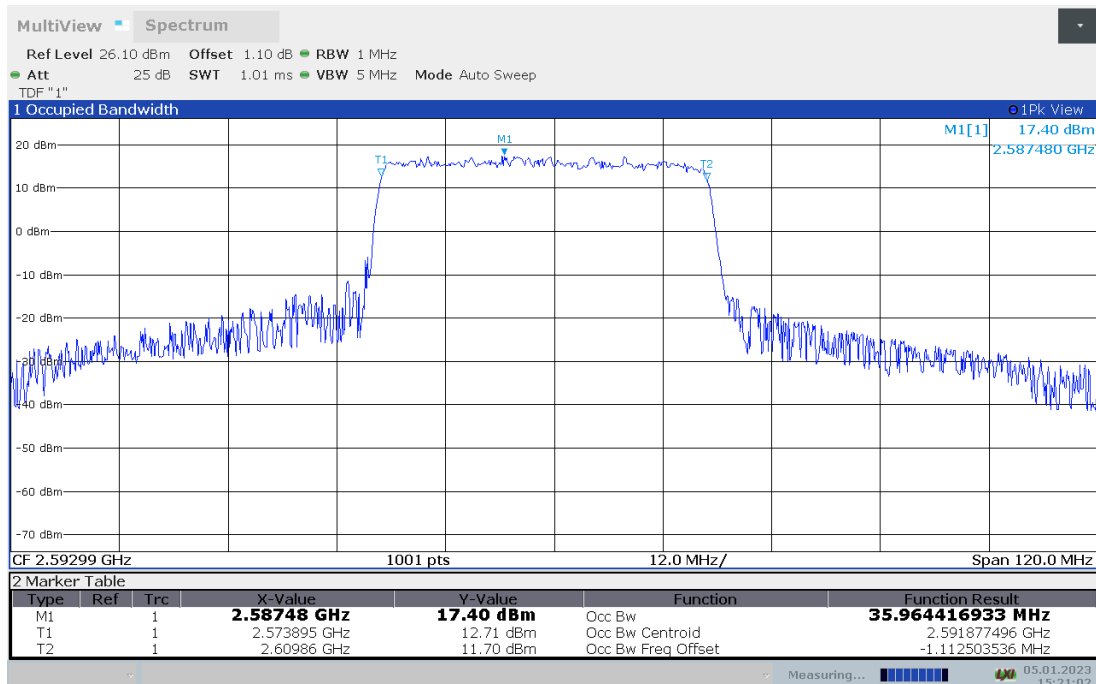

DC_66A_n41A,40MHz Bandwidth,DFT-s-QPSK (99% BW)