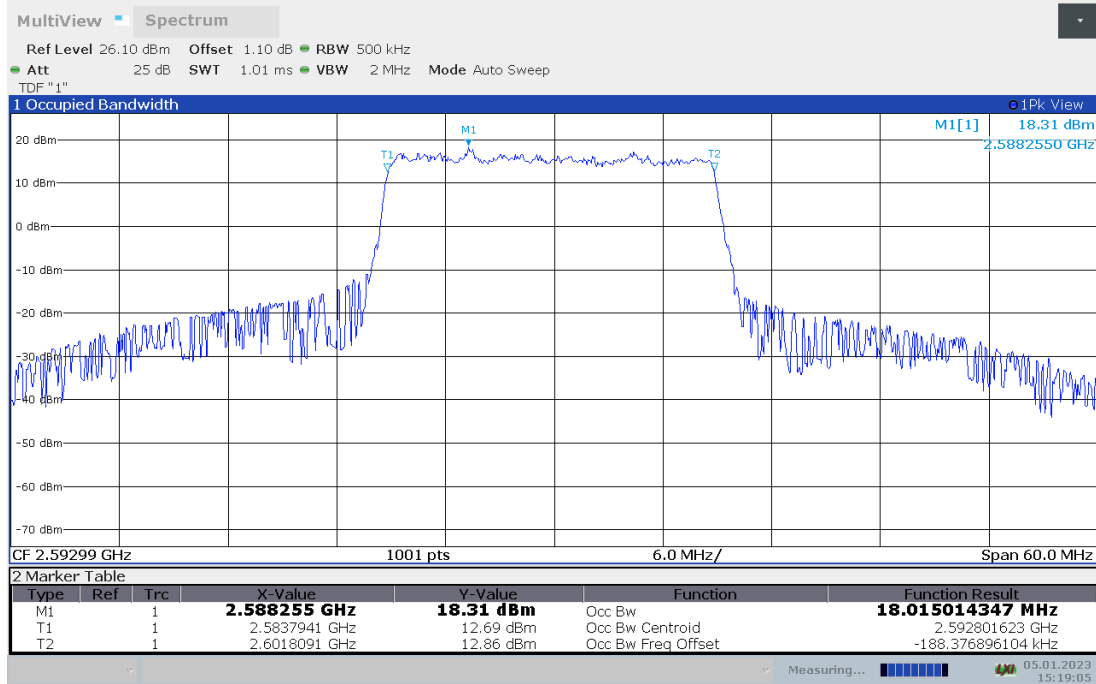

DC_66A_n41A,20MHz(99% BW)

Frequency (MHz)	Occupied Bandwidth (99% BW) (MHz)	
	DFT-s-pi/2 BPSK	DFT-s-QPSK
2592.99	18.015	17.995

DC_66A_n41A,20MHz Bandwidth,DFT-s-pi/2 BPSK (99% BW)