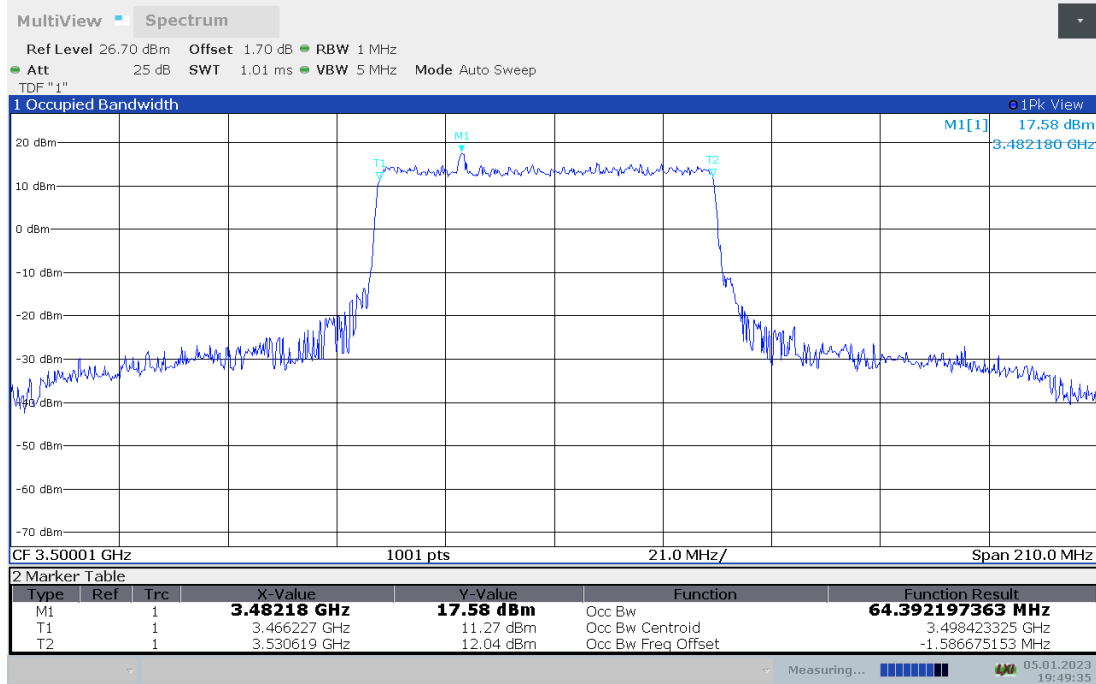

n78L,50MHz(99% BW)

Frequency (MHz)	Occupied Bandwidth (99% BW) (MHz)	
	DFT-s-pi/2 BPSK	DFT-s-QPSK
3500.01	45.879	45.902

n78L,50MHz Bandwidth,DFT-s-pi/2 BPSK (99% BW)

n78L,50MHz Bandwidth,DFT-s-QPSK (99% BW)

n78L,60MHz(99% BW)

Frequency (MHz)	Occupied Bandwidth (99% BW) (MHz)	
	DFT-s-pi/2 BPSK	DFT-s-QPSK
3500.01	57.991	57.966

n78L,60MHz Bandwidth,DFT-s-pi/2 BPSK (99% BW)

n78L,60MHz Bandwidth,DFT-s-QPSK (99% BW)

n78L,70MHz(99% BW)

Frequency (MHz)	Occupied Bandwidth (99% BW) (MHz)	
	DFT-s-pi/2 BPSK	DFT-s-QPSK
3500.01	64.392	64.529

n78L,70MHz Bandwidth,DFT-s-pi/2 BPSK (99% BW)

n78L,70MHz Bandwidth,DFT-s-QPSK (99% BW)