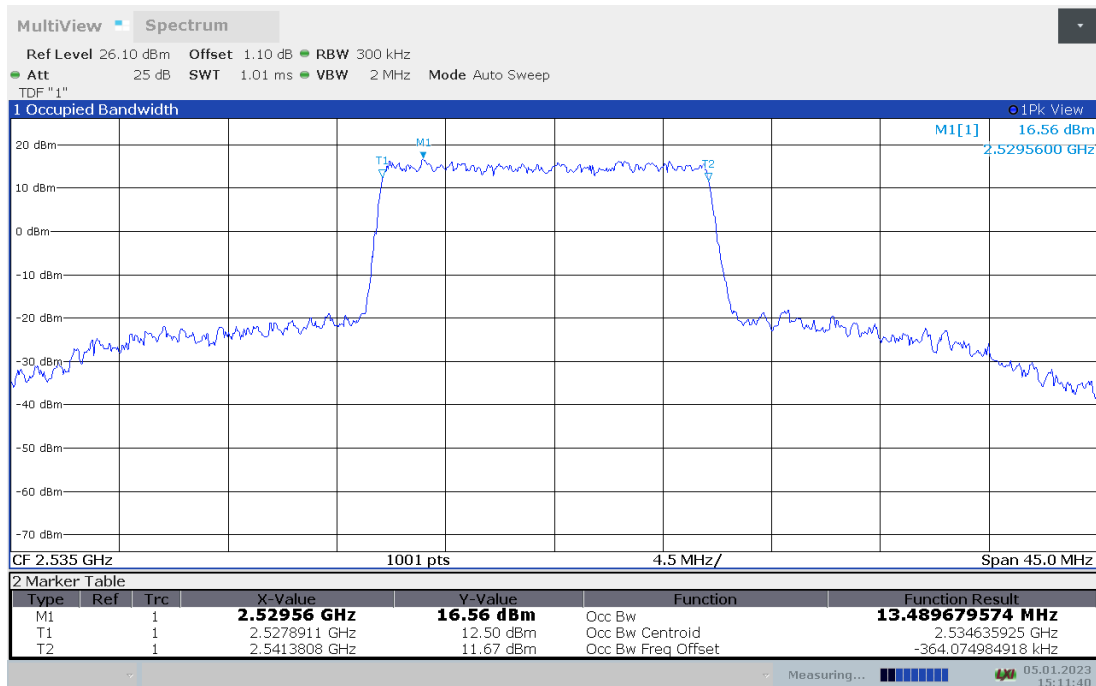

n7,15MHz(99% BW)

Frequency (MHz)	Occupied Bandwidth (99% BW) (MHz)	
	DFT-s-pi/2 BPSK	DFT-s-QPSK
2535	13.486	13.490

n7,15MHz Bandwidth,DFT-s-pi/2 BPSK (99% BW)

n7,15MHz Bandwidth,DFT-s-QPSK (99% BW)

n7,20MHz(99% BW)