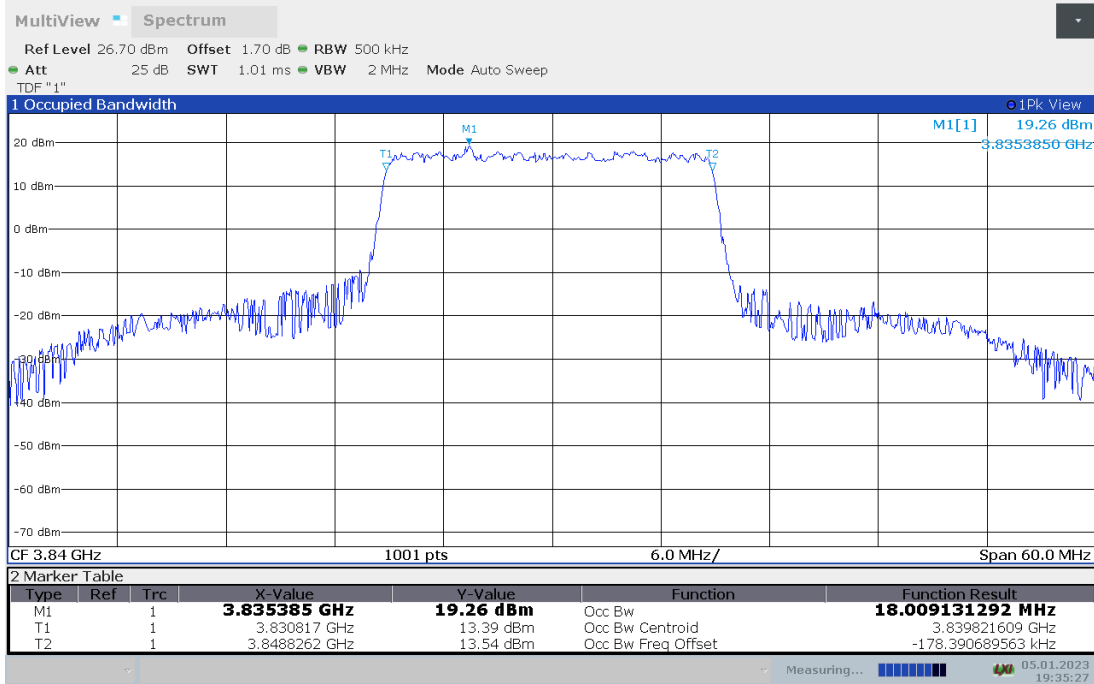

n77H,20MHz(99% BW)

Frequency (MHz)	Occupied Bandwidth (99% BW) (MHz)	
	DFT-s-pi/2 BPSK	DFT-s-QPSK
3840	18.009	18.007

n77H,20MHz Bandwidth,DFT-s-pi/2 BPSK (99% BW)