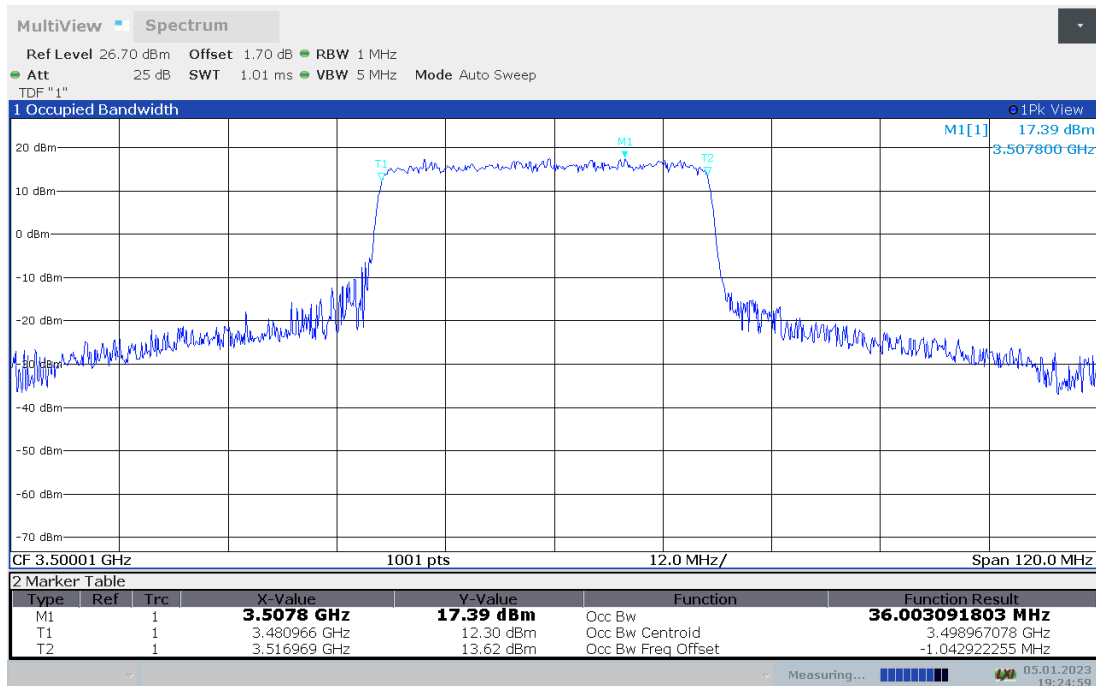

n77L,40MHz Bandwidth,DFT-s-QPSK (99% BW)