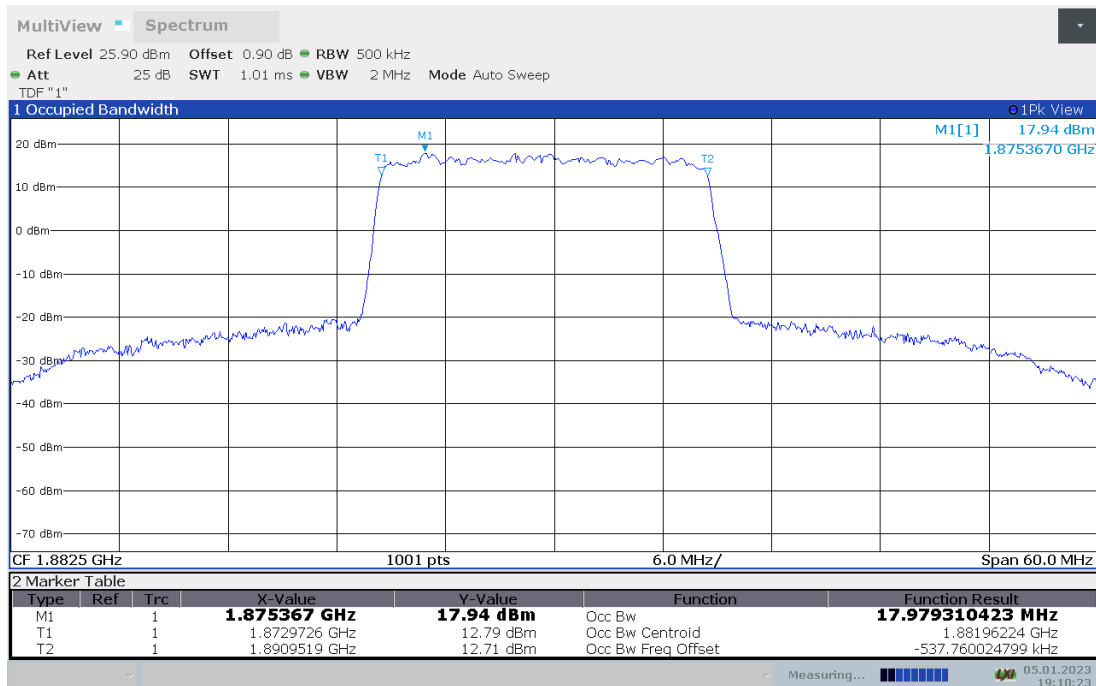

n25,20MHz Bandwidth,DFT-s-QPSK (99% BW)