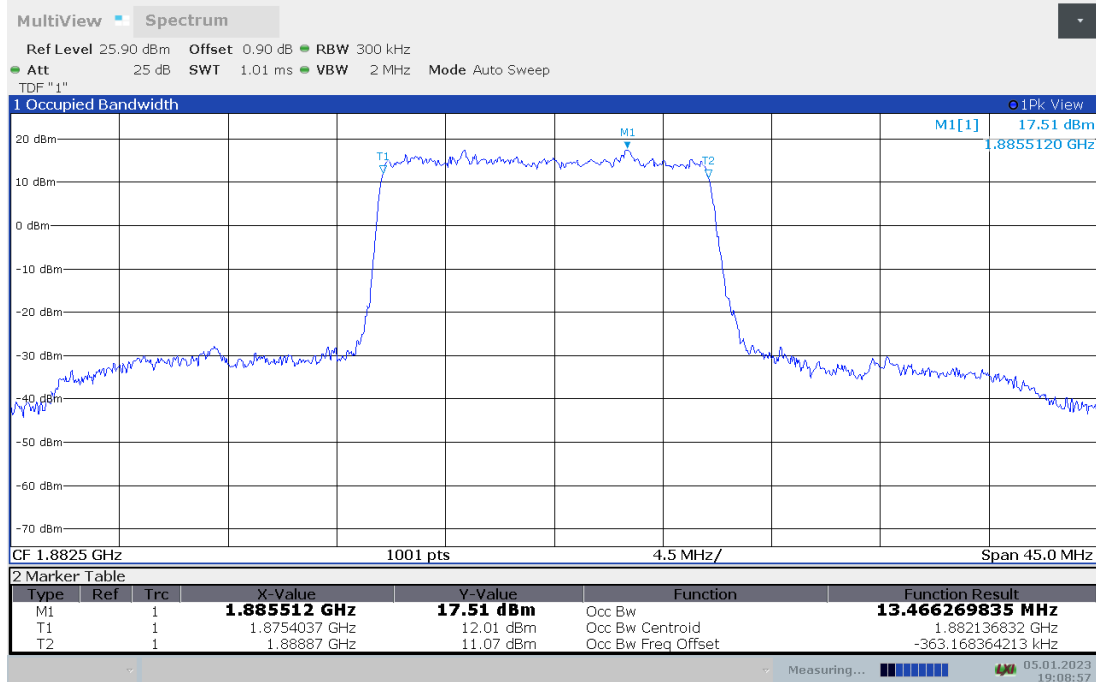

n25,10MHz Bandwidth,DFT-s-QPSK (99% BW)

n25,15MHz(99% BW)

Frequency (MHz)	Occupied Bandwidth (99% BW) (MHz)	
	DFT-s-pi/2 BPSK	DFT-s-QPSK
1882.5	13.466	13.446

n25,15MHz Bandwidth,DFT-s-pi/2 BPSK (99% BW)

n25,15MHz Bandwidth,DFT-s-QPSK (99% BW)

n25,20MHz(99% BW)

Frequency (MHz)	Occupied Bandwidth (99% BW) (MHz)	
	DFT-s-pi/2 BPSK	DFT-s-QPSK
1882.5	17.972	17.979

n25,20MHz Bandwidth,DFT-s-pi/2 BPSK (99% BW)

n25,20MHz Bandwidth,DFT-s-QPSK (99% BW)

n38