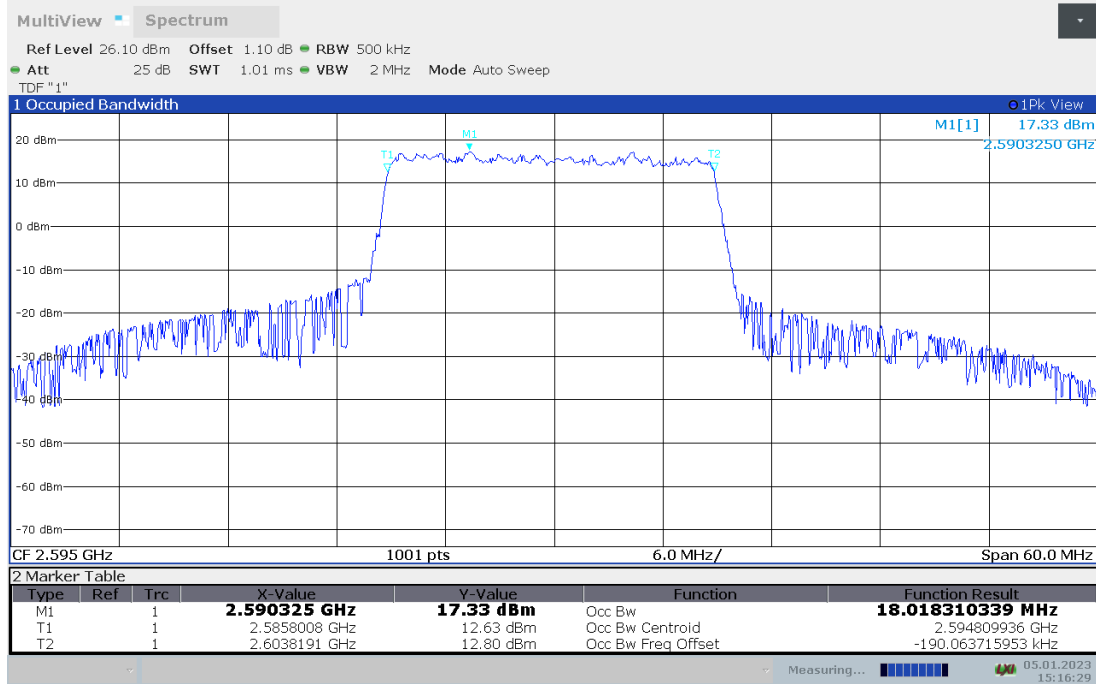

n38,20MHz(99% BW)

Frequency (MHz)	Occupied Bandwidth (99% BW) (MHz)	
	DFT-s-pi/2 BPSK	DFT-s-QPSK
2595	18.018	18.000

n38,20MHz Bandwidth,DFT-s-pi/2 BPSK (99% BW)