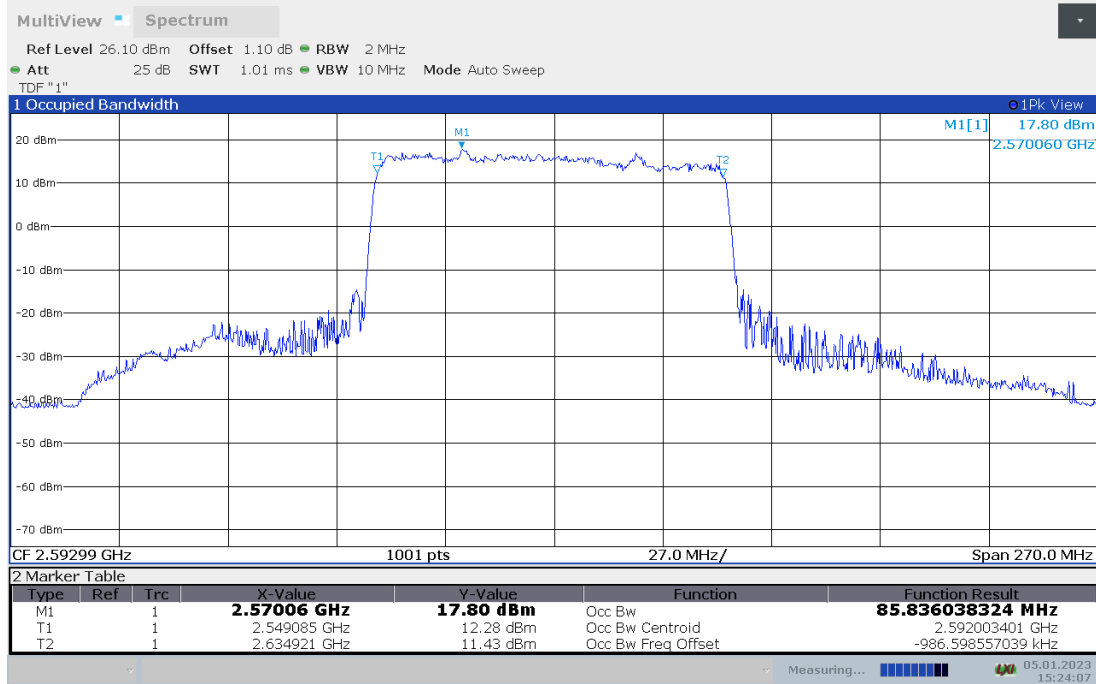

DC_66A_n41A,90MHz(99% BW)

Frequency (MHz)	Occupied Bandwidth (99% BW) (MHz)	
	DFT-s-pi/2 BPSK	DFT-s-QPSK
2592.99	85.836	85.920

DC_66A_n41A,90MHz Bandwidth,DFT-s-pi/2 BPSK (99% BW)