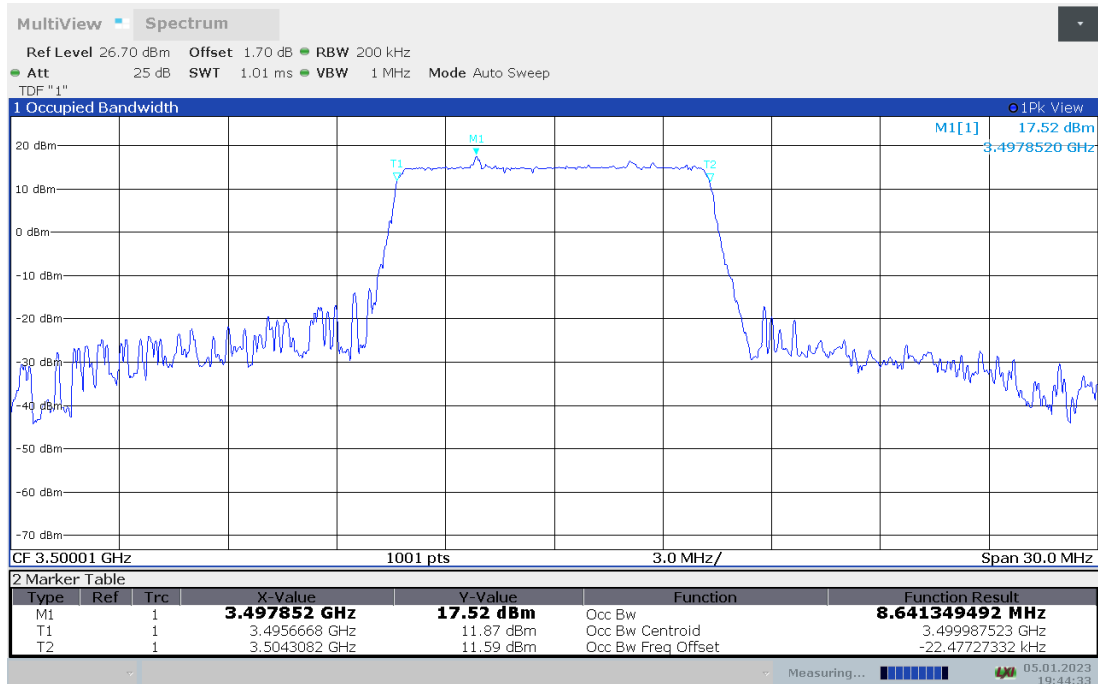

n78L

n78L,10MHz(99% BW)

Frequency (MHz)	Occupied Bandwidth (99% BW) (MHz)	
	DFT-s-pi/2 BPSK	DFT-s-QPSK
3500.01	8.641	8.600

n78L,10MHz Bandwidth,DFT-s-pi/2 BPSK (99% BW)