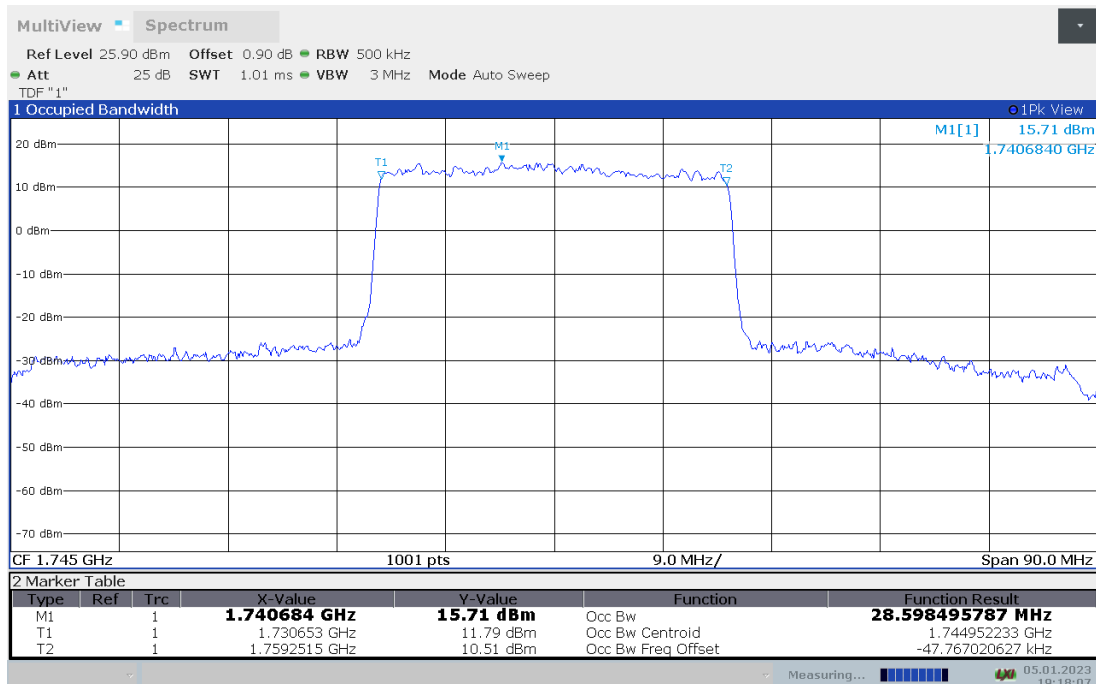

DC_12A_n66A,30MHz Bandwidth,DFT-s-QPSK (99% BW)