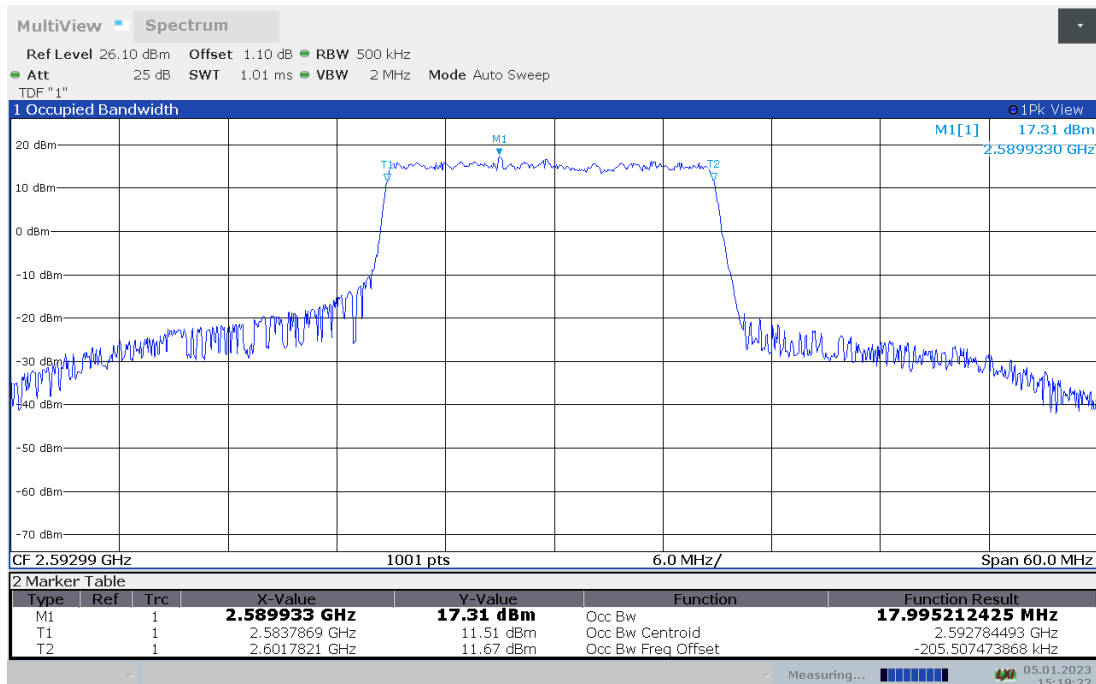

DC_66A_n41A,20MHz Bandwidth,DFT-s-QPSK (99% BW)