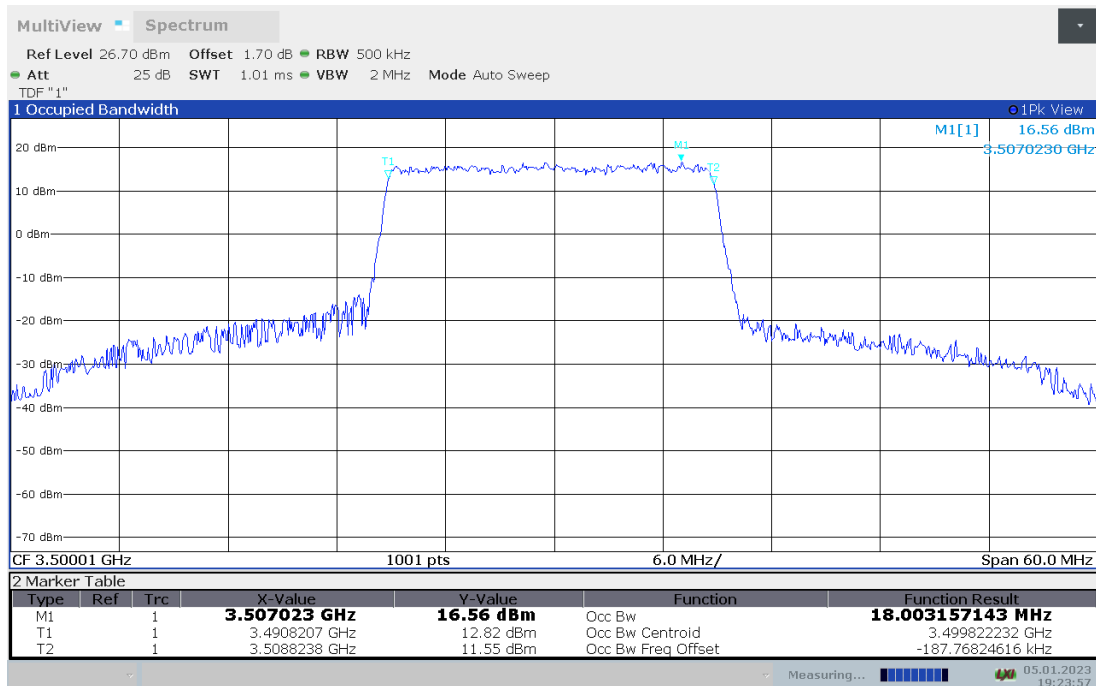

n77L,20MHz Bandwidth,DFT-s-QPSK (99% BW)