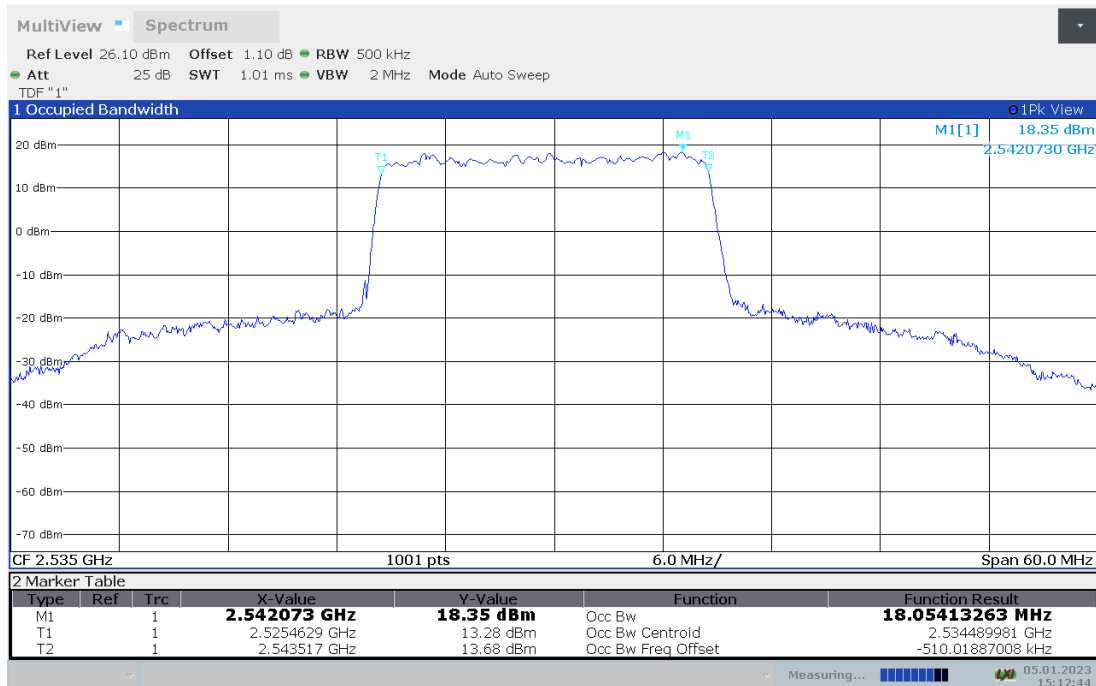

n7,20MHz Bandwidth,DFT-s-QPSK (99% BW)