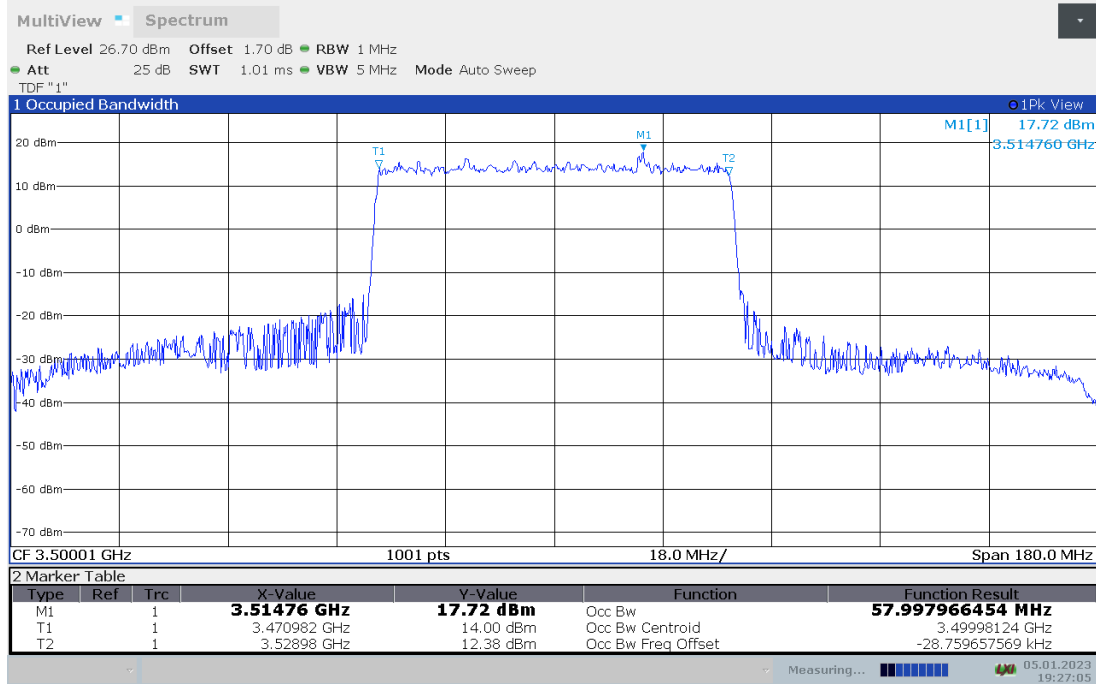

n77L,60MHz(99% BW)

Frequency (MHz)	Occupied Bandwidth (99% BW) (MHz)	
	DFT-s-pi/2 BPSK	DFT-s-QPSK
3500.01	57.998	57.962

n77L,60MHz Bandwidth,DFT-s-pi/2 BPSK (99% BW)