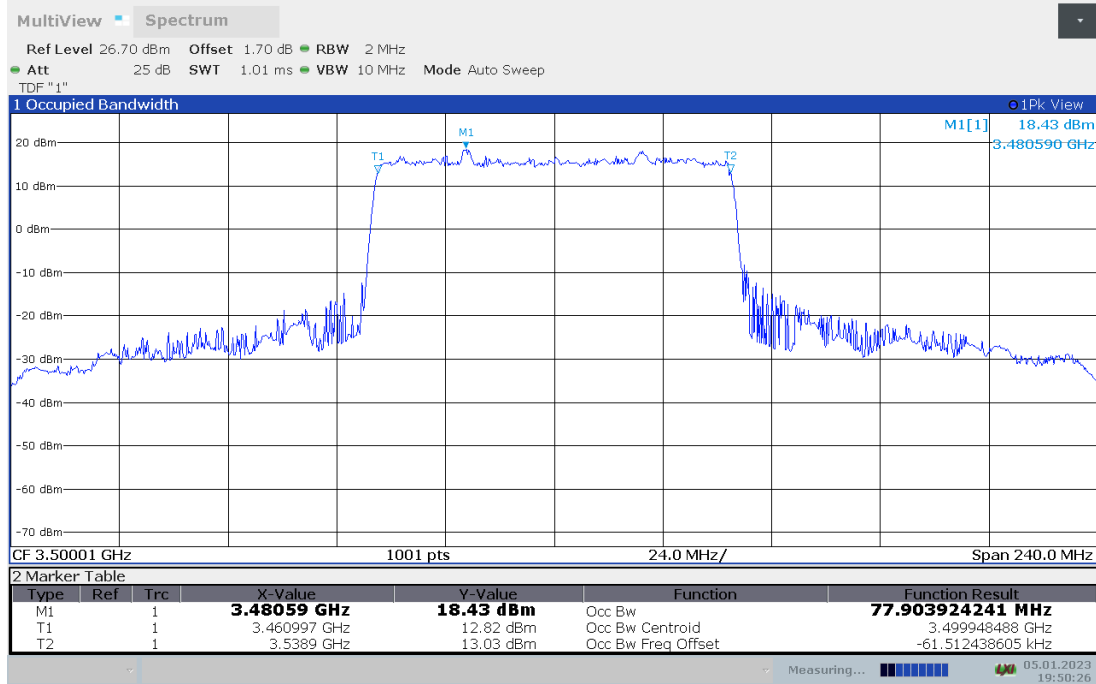

n78L,80MHz(99% BW)

Frequency (MHz)	Occupied Bandwidth (99% BW) (MHz)	
	DFT-s-pi/2 BPSK	DFT-s-QPSK
3500.01	77.904	77.765

n78L,80MHz Bandwidth,DFT-s-pi/2 BPSK (99% BW)