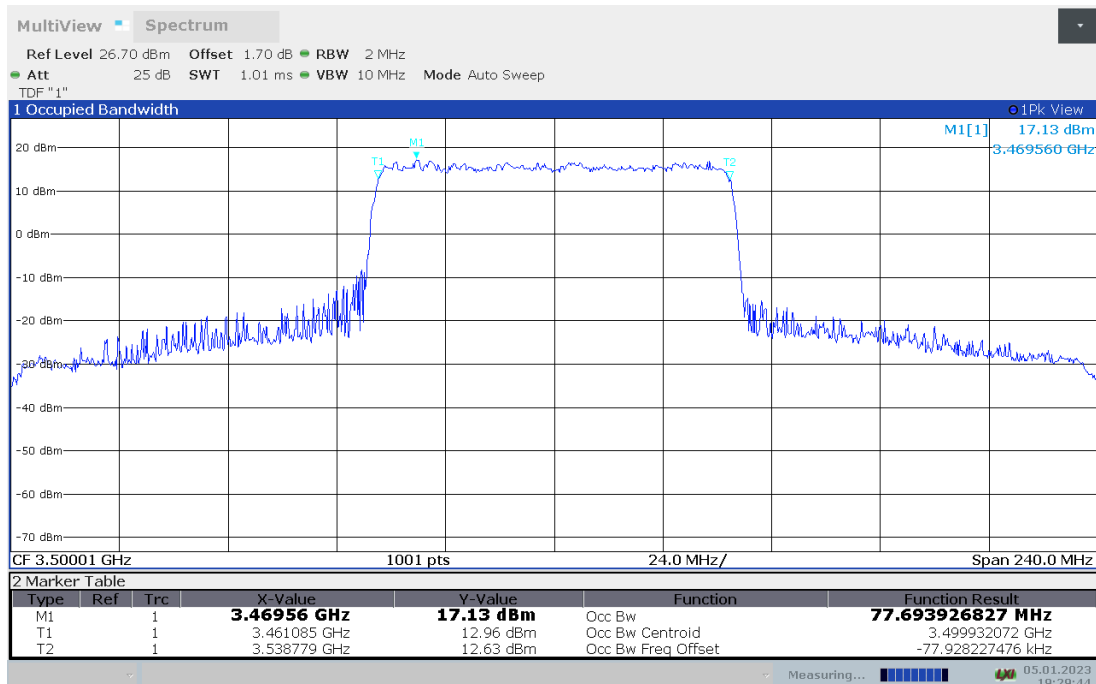

n77L,80MHz Bandwidth,DFT-s-QPSK (99% BW)