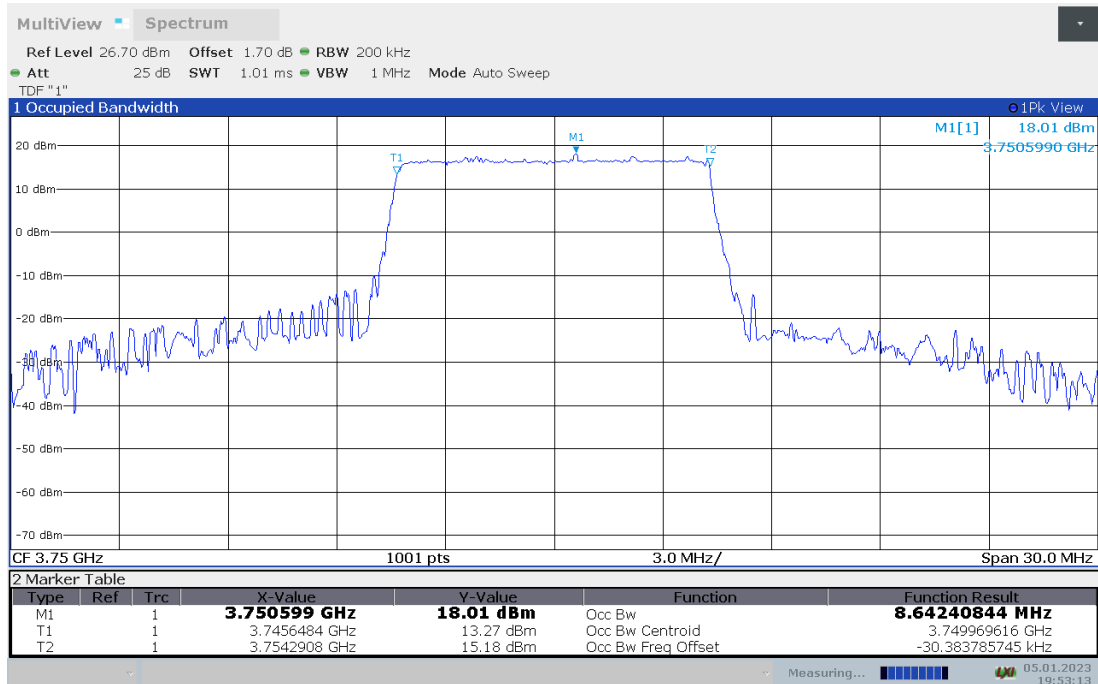

n78H

n78H,10MHz(99% BW)

Frequency (MHz)	Occupied Bandwidth (99% BW) (MHz)	
	DFT-s-pi/2 BPSK	DFT-s-QPSK
3750	8.642	8.624

n78H,10MHz Bandwidth,DFT-s-pi/2 BPSK (99% BW)