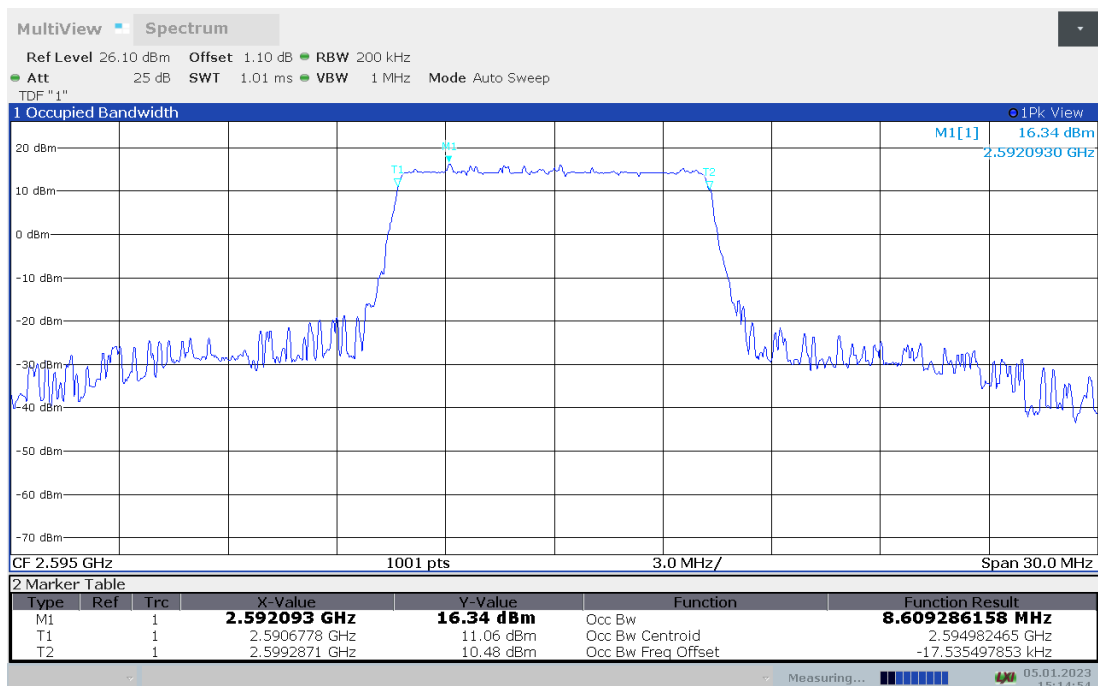

n38,10MHz Bandwidth,DFT-s-QPSK (99% BW)