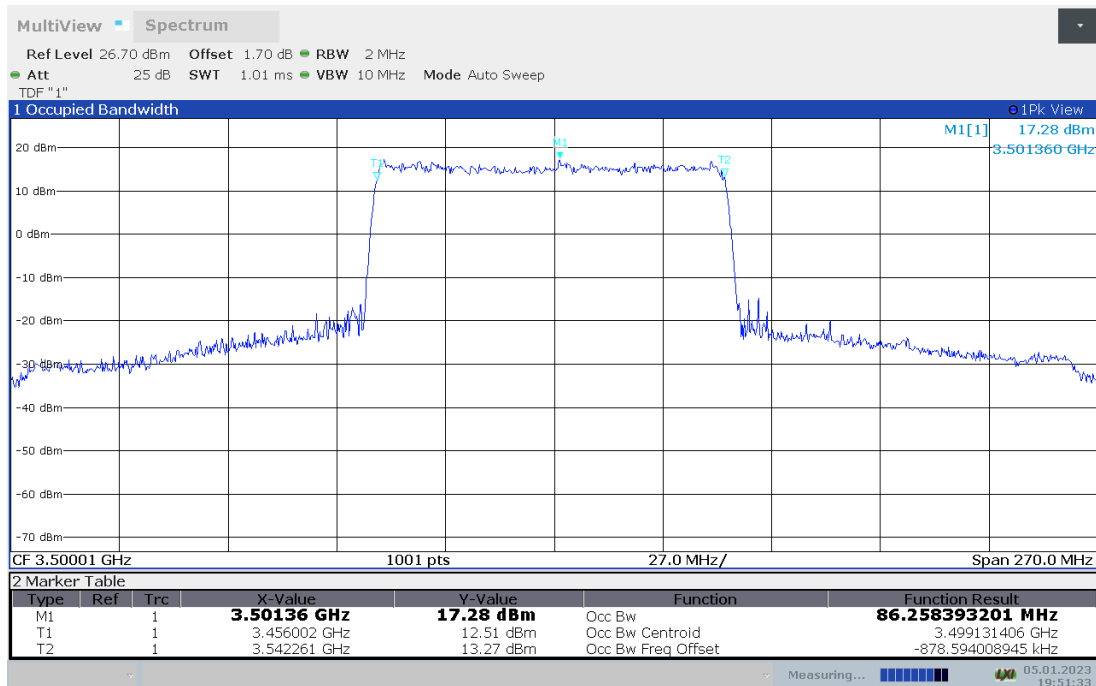

n78L,90MHz Bandwidth,DFT-s-QPSK (99% BW)