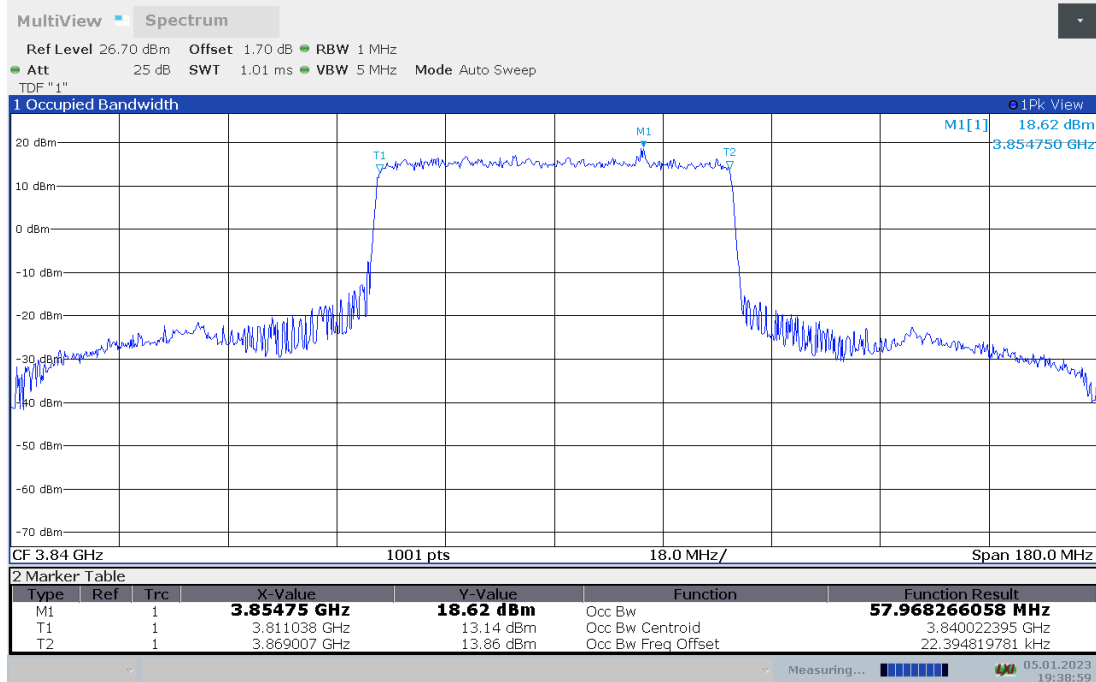

n77H,60MHz(99% BW)

Frequency (MHz)	Occupied Bandwidth (99% BW) (MHz)	
	DFT-s-pi/2 BPSK	DFT-s-QPSK
3840	57.968	58.022

n77H,60MHz Bandwidth,DFT-s-pi/2 BPSK (99% BW)