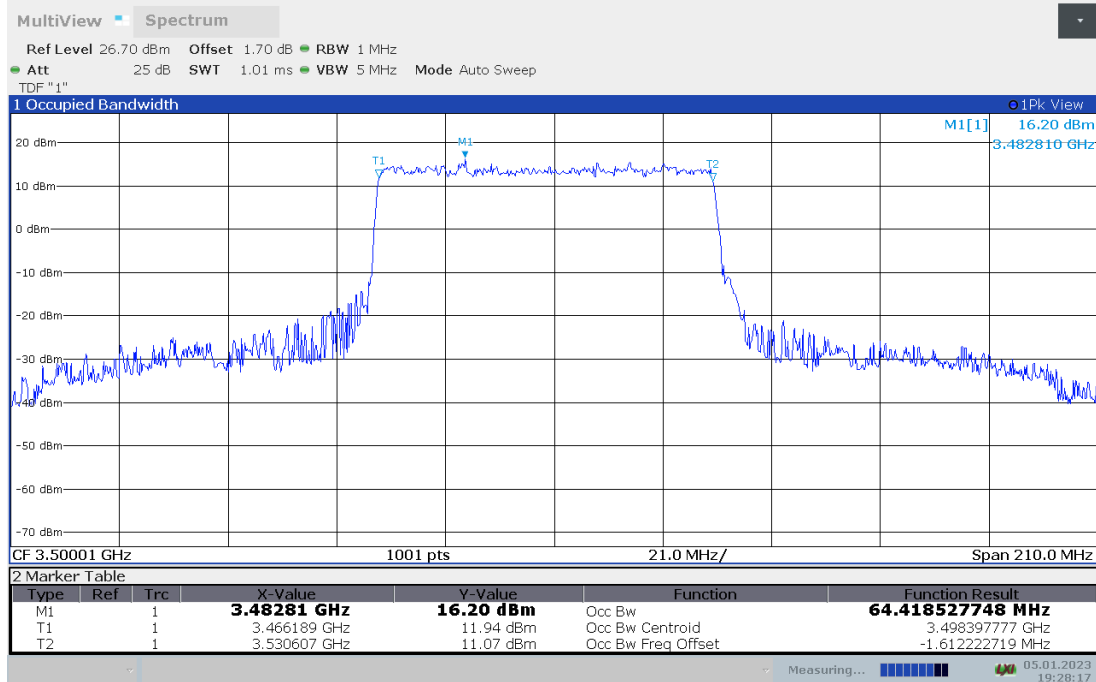

n77L,70MHz(99% BW)

Frequency (MHz)	Occupied Bandwidth (99% BW) (MHz)	
	DFT-s-pi/2 BPSK	DFT-s-QPSK
3500.01	64.419	64.498

n77L,70MHz Bandwidth,DFT-s-pi/2 BPSK (99% BW)