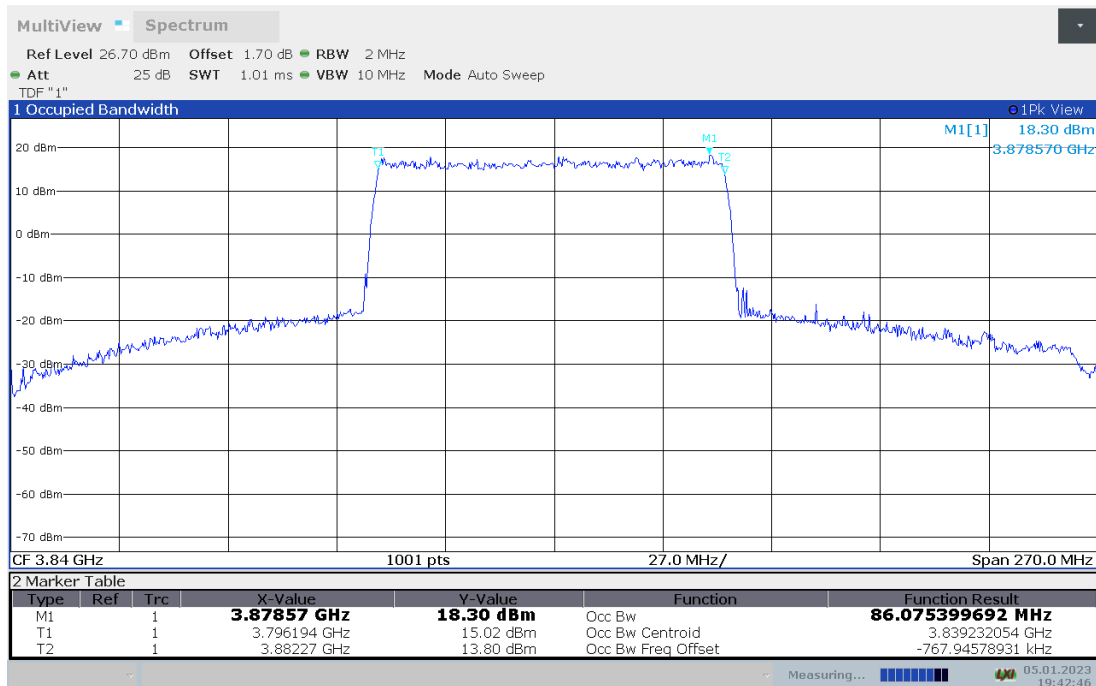

n77H,90MHz Bandwidth,DFT-s-QPSK (99% BW)