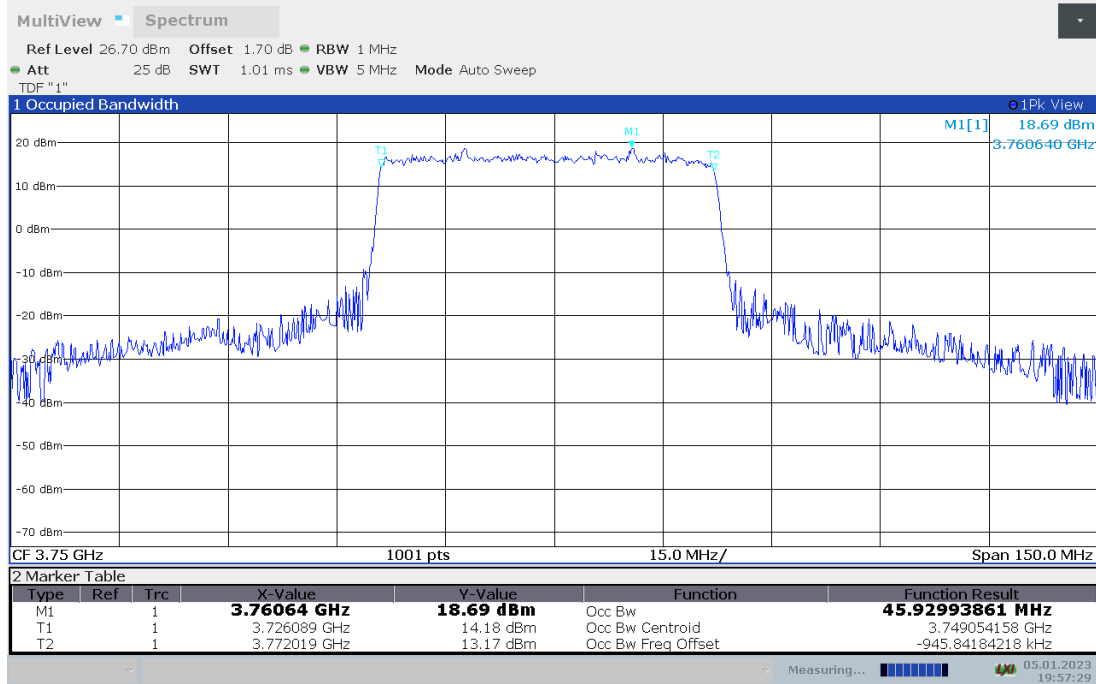

n78H,40MHz(99% BW)

Frequency (MHz)	Occupied Bandwidth (99% BW) (MHz)	
	DFT-s-pi/2 BPSK	DFT-s-QPSK
3750	35.941	35.961

n78H,40MHz Bandwidth,DFT-s-pi/2 BPSK (99% BW)

n78H,40MHz Bandwidth,DFT-s-QPSK (99% BW)

n78H,50MHz(99% BW)

Frequency (MHz)	Occupied Bandwidth (99% BW) (MHz)	
	DFT-s-pi/2 BPSK	DFT-s-QPSK
3750	45.930	45.877

n78H,50MHz Bandwidth,DFT-s-pi/2 BPSK (99% BW)

n78H,50MHz Bandwidth,DFT-s-QPSK (99% BW)