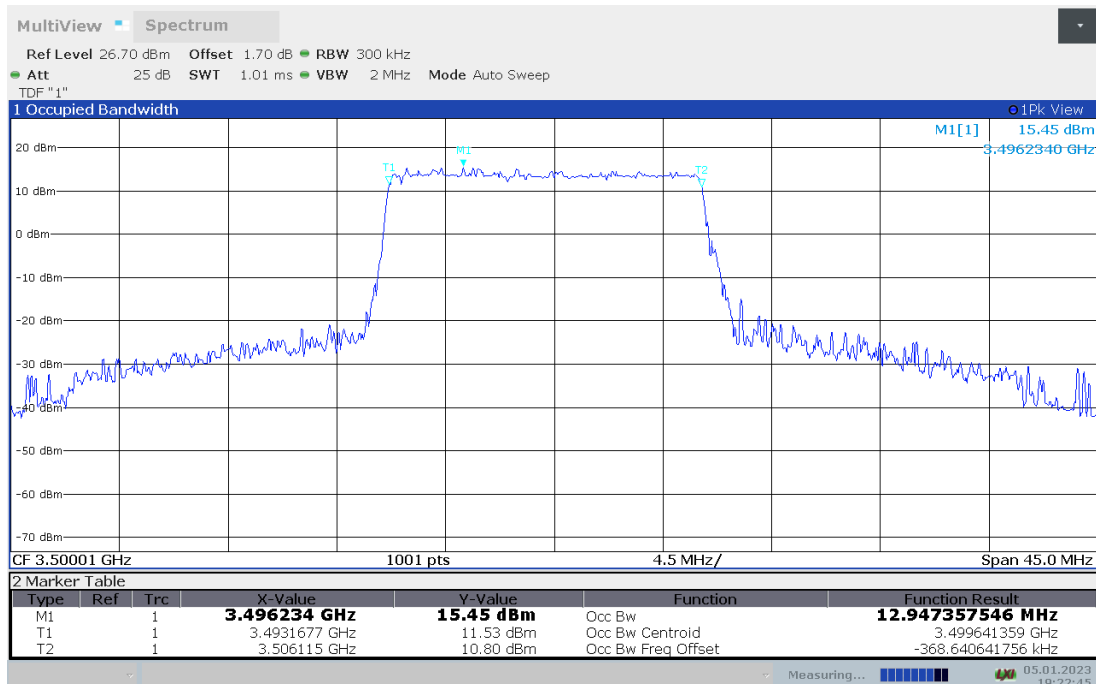

n77L,15MHz Bandwidth,DFT-s-QPSK (99% BW)