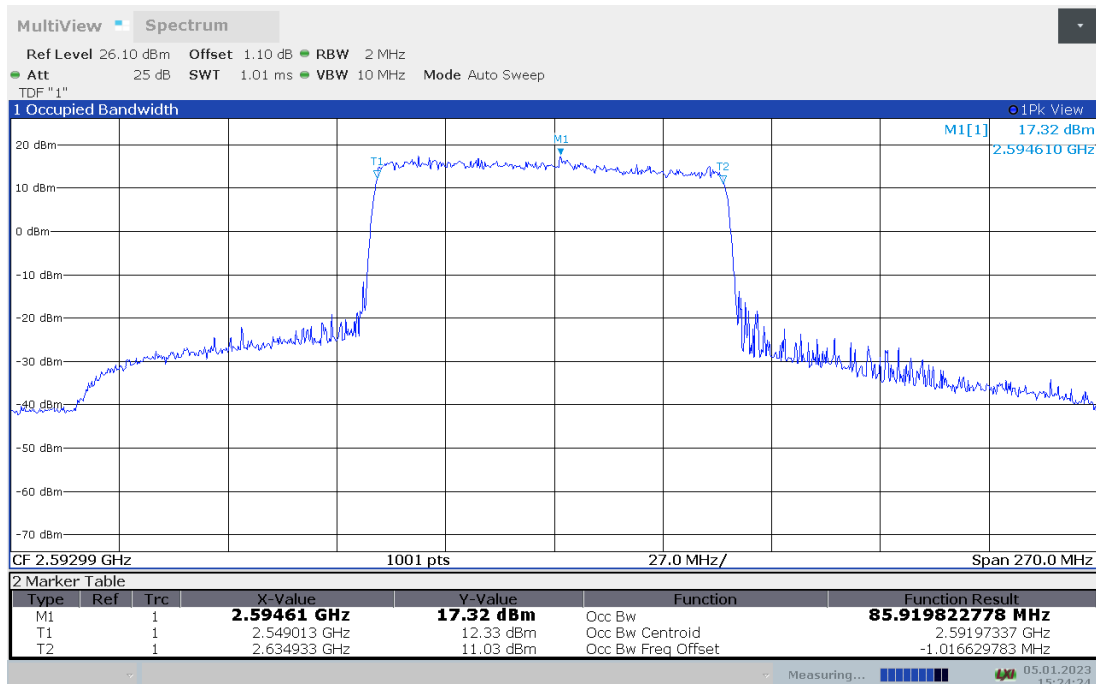

DC_66A_n41A,90MHz Bandwidth,DFT-s-QPSK (99% BW)