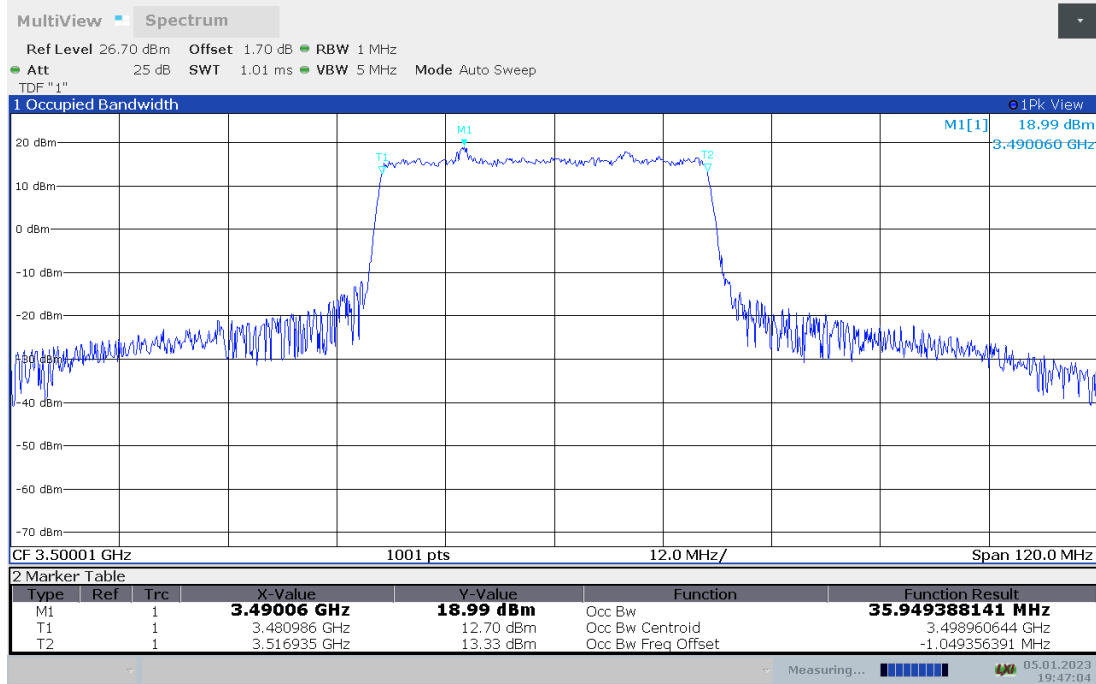

n78L,40MHz(99% BW)

Frequency (MHz)	Occupied Bandwidth (99% BW) (MHz)	
	DFT-s-pi/2 BPSK	DFT-s-QPSK
3500.01	35.949	35.975

n78L,40MHz Bandwidth,DFT-s-pi/2 BPSK (99% BW)