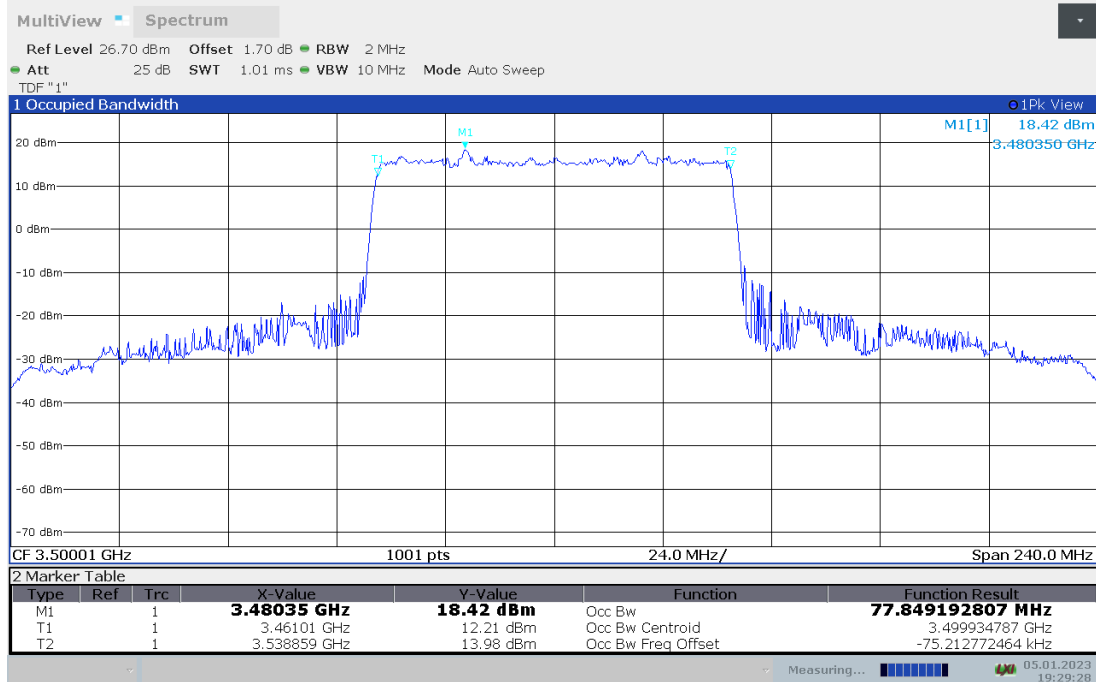

n77L,70MHz(99% BW)

Frequency (MHz)	Occupied Bandwidth (99% BW) (MHz)	
	DFT-s-pi/2 BPSK	DFT-s-QPSK
3500.01	64.419	64.498

n77L,70MHz Bandwidth,DFT-s-pi/2 BPSK (99% BW)

n77L,70MHz Bandwidth,DFT-s-QPSK (99% BW)

n77L,80MHz(99% BW)

Frequency (MHz)	Occupied Bandwidth (99% BW) (MHz)	
	DFT-s-pi/2 BPSK	DFT-s-QPSK
3500.01	77.849	77.694

n77L,80MHz Bandwidth,DFT-s-pi/2 BPSK (99% BW)

n77L,80MHz Bandwidth,DFT-s-QPSK (99% BW)