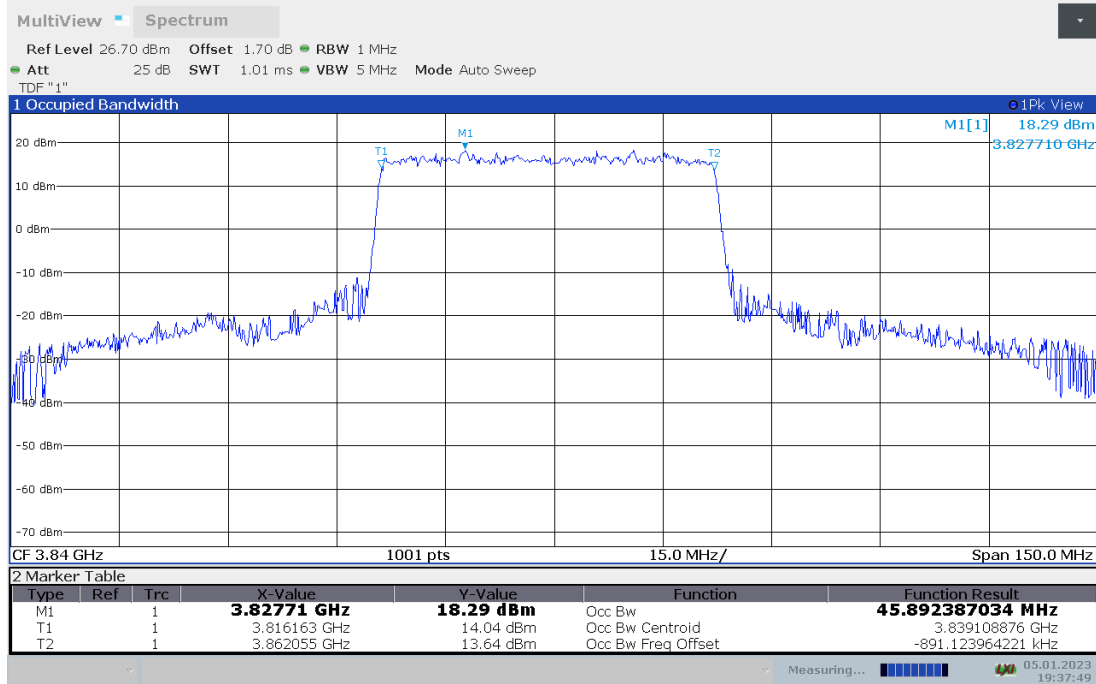

n77H,40MHz(99% BW)

Frequency (MHz)	Occupied Bandwidth (99% BW) (MHz)	
	DFT-s-pi/2 BPSK	DFT-s-QPSK
3840	36.022	35.976

n77H,40MHz Bandwidth,DFT-s-pi/2 BPSK (99% BW)

n77H,40MHz Bandwidth,DFT-s-QPSK (99% BW)

n77H,50MHz(99% BW)

Frequency (MHz)	Occupied Bandwidth (99% BW) (MHz)	
	DFT-s-pi/2 BPSK	DFT-s-QPSK
3840	45.892	45.878

n77H,50MHz Bandwidth,DFT-s-pi/2 BPSK (99% BW)

n77H,50MHz Bandwidth,DFT-s-QPSK (99% BW)