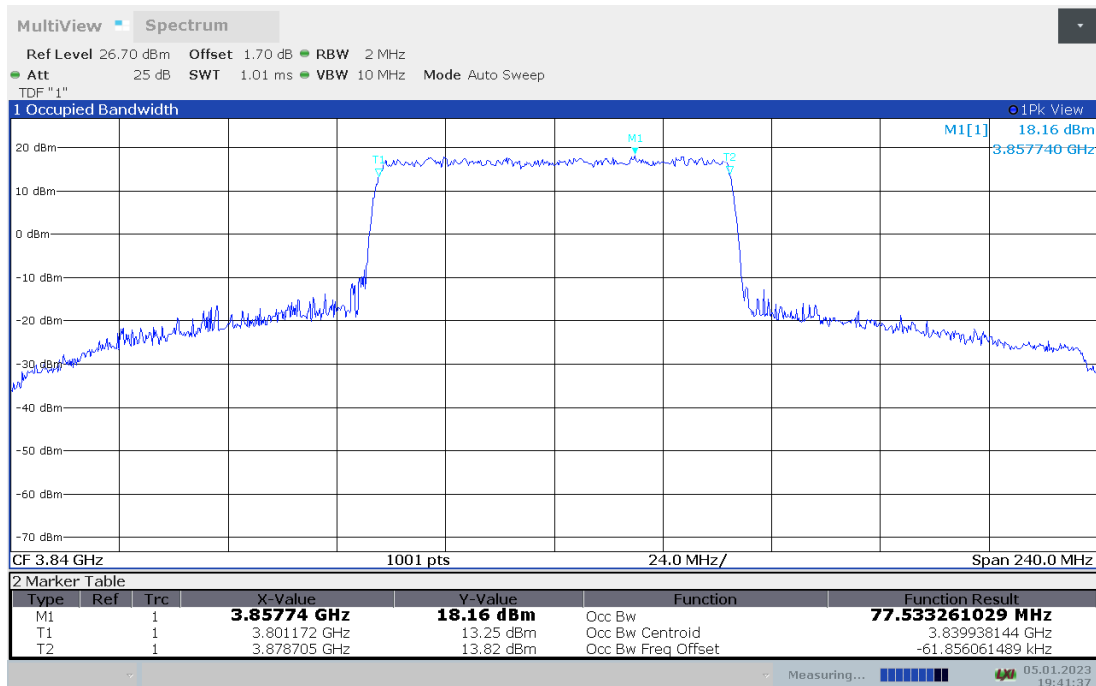

n77H,80MHz Bandwidth,DFT-s-QPSK (99% BW)