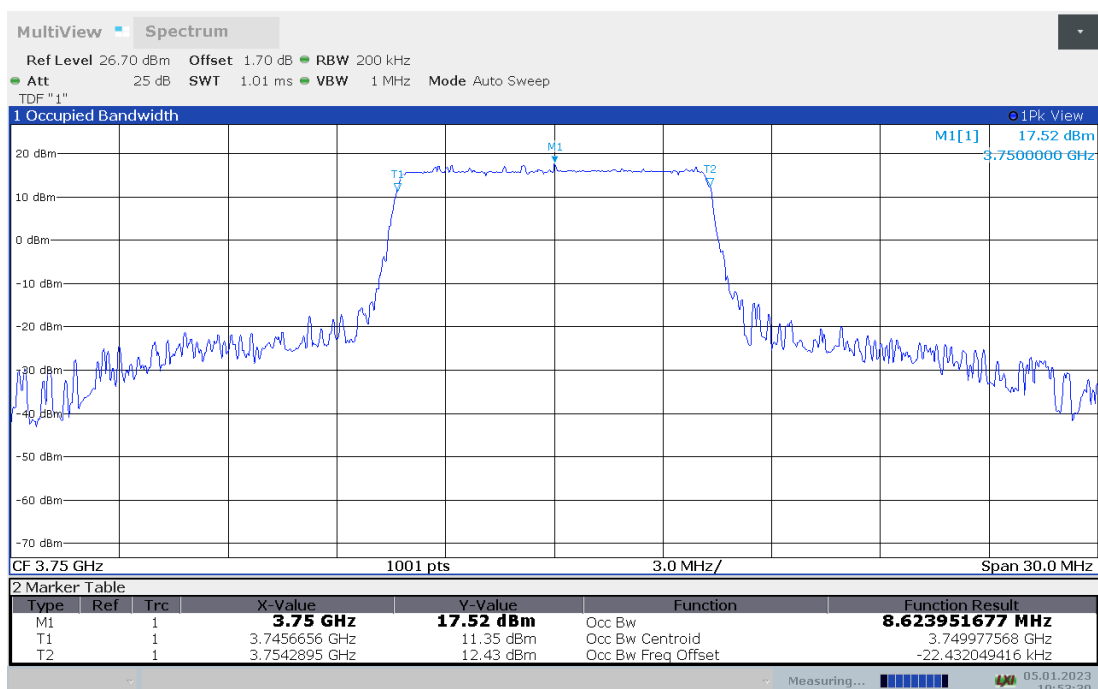

n78H

n78H,10MHz(99% BW)

Frequency (MHz)	Occupied Bandwidth (99% BW) (MHz)	
	DFT-s-pi/2 BPSK	DFT-s-QPSK
3750	8.642	8.624

n78H,10MHz Bandwidth,DFT-s-pi/2 BPSK (99% BW)

n78H,10MHz Bandwidth,DFT-s-QPSK (99% BW)