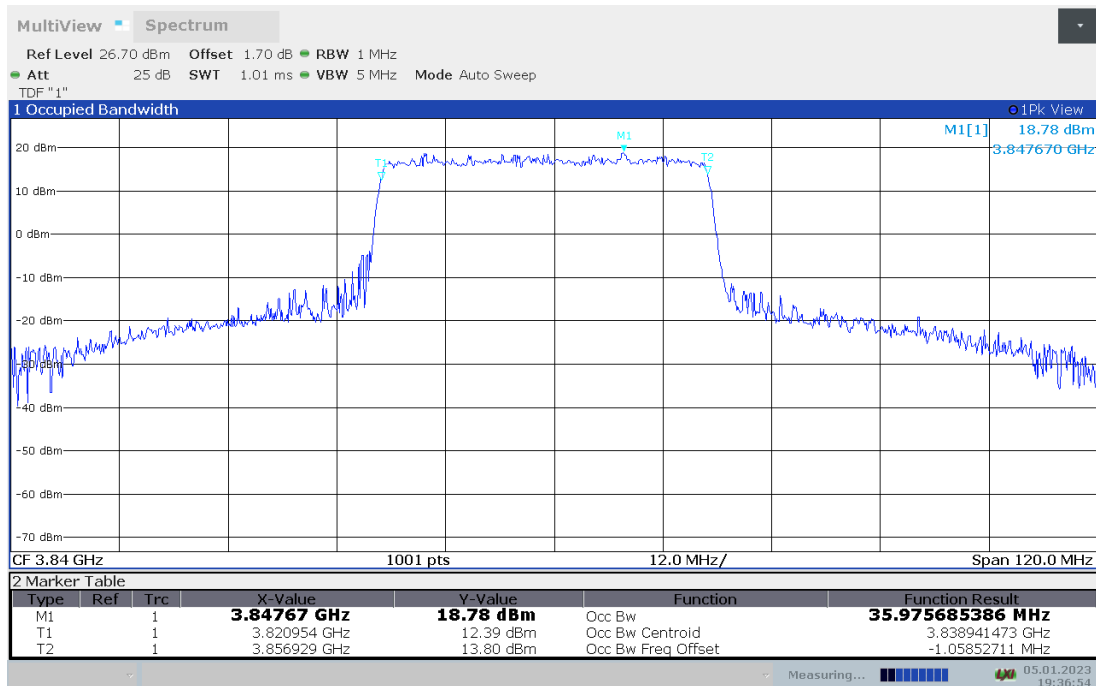

n77H,40MHz Bandwidth,DFT-s-QPSK (99% BW)