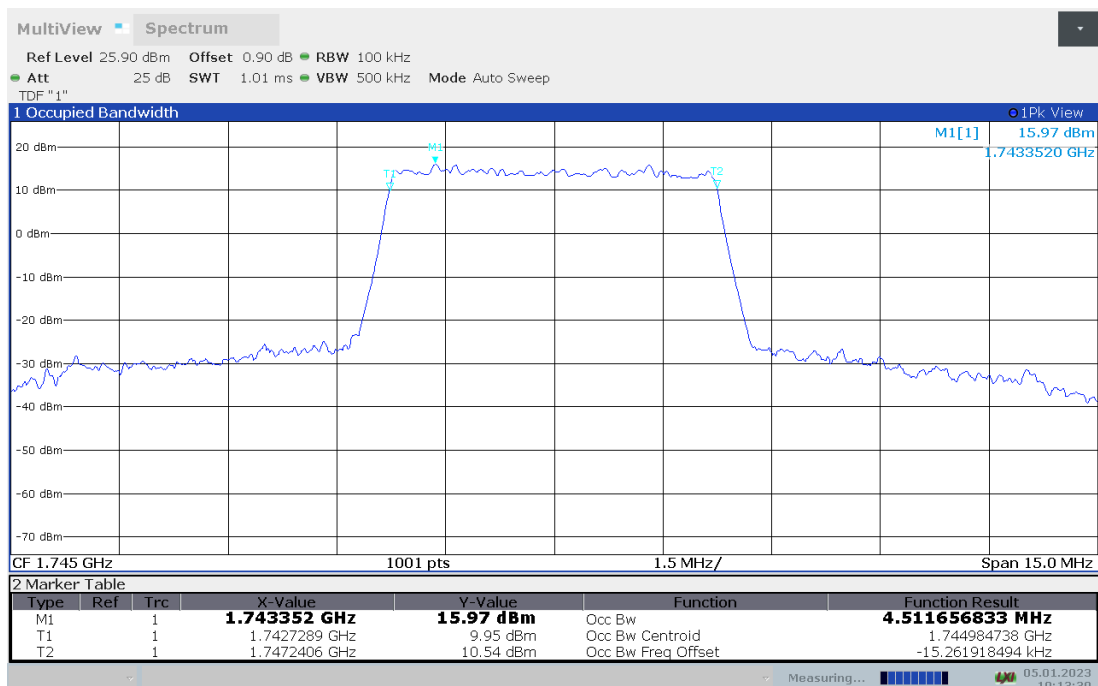

DC_12A_n66A,5MHz Bandwidth,DFT-s-QPSK (99% BW)