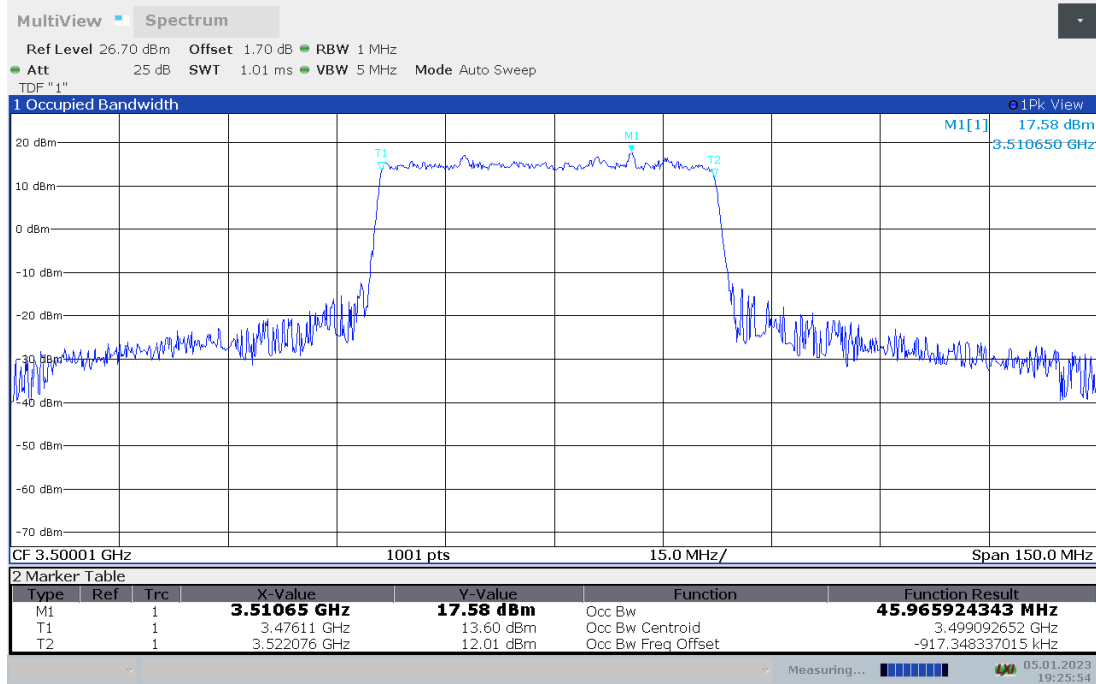

n77L,50MHz(99% BW)

Frequency (MHz)	Occupied Bandwidth (99% BW) (MHz)	
	DFT-s-pi/2 BPSK	DFT-s-QPSK
3500.01	45.966	45.864

n77L,50MHz Bandwidth,DFT-s-pi/2 BPSK (99% BW)