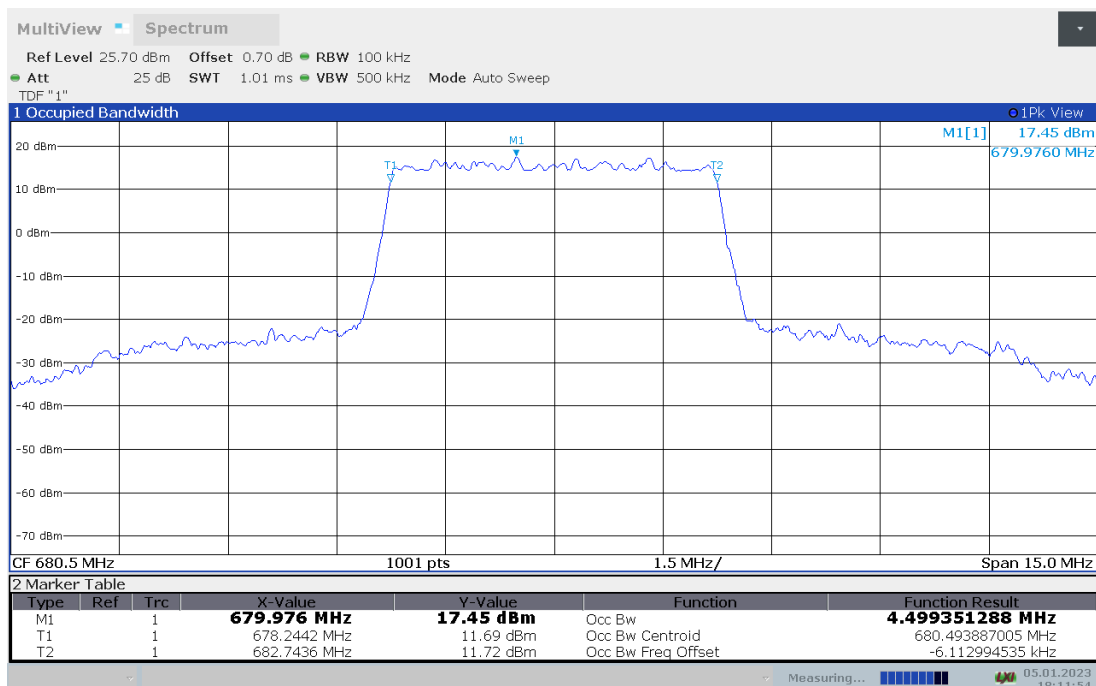

n71,5MHz Bandwidth,DFT-s-pi/2 BPSK (99% BW)

n71,5MHz Bandwidth,DFT-s-QPSK (99% BW)

n71,10MHz(99% BW)

Frequency (MHz)	Occupied Bandwidth (99% BW) (MHz)	
	DFT-s-pi/2 BPSK	DFT-s-QPSK
680.5	8.983	8.974

n71,10MHz Bandwidth,DFT-s-pi/2 BPSK (99% BW)