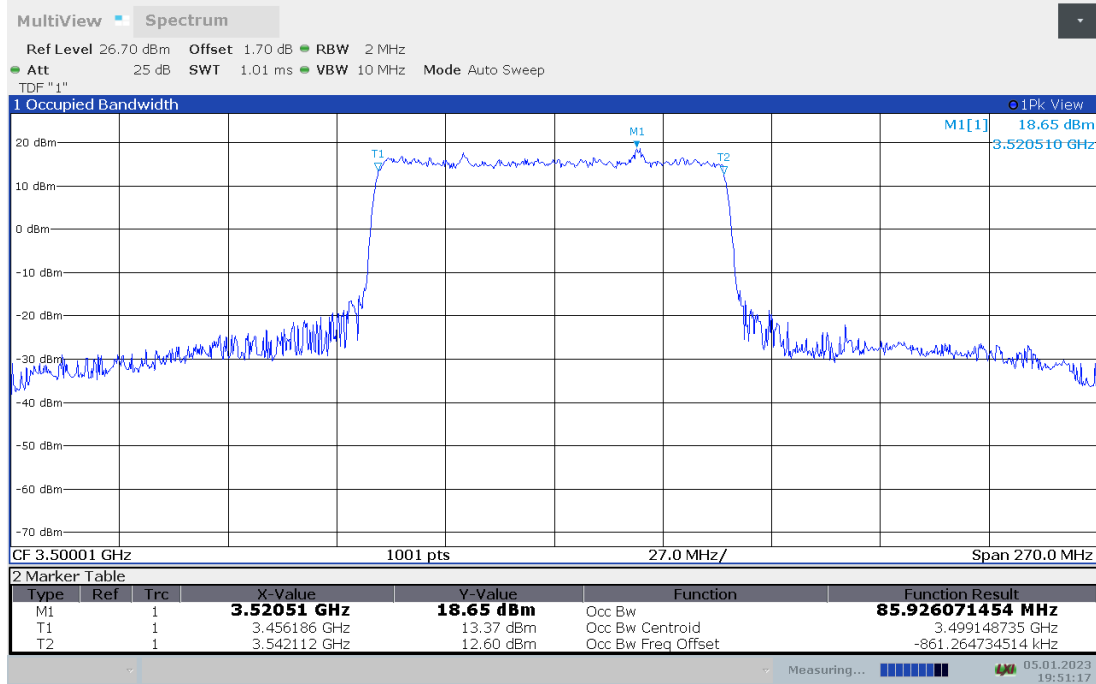

n78L,90MHz(99% BW)

Frequency (MHz)	Occupied Bandwidth (99% BW) (MHz)	
	DFT-s-pi/2 BPSK	DFT-s-QPSK
3500.01	85.926	86.258

n78L,90MHz Bandwidth,DFT-s-pi/2 BPSK (99% BW)