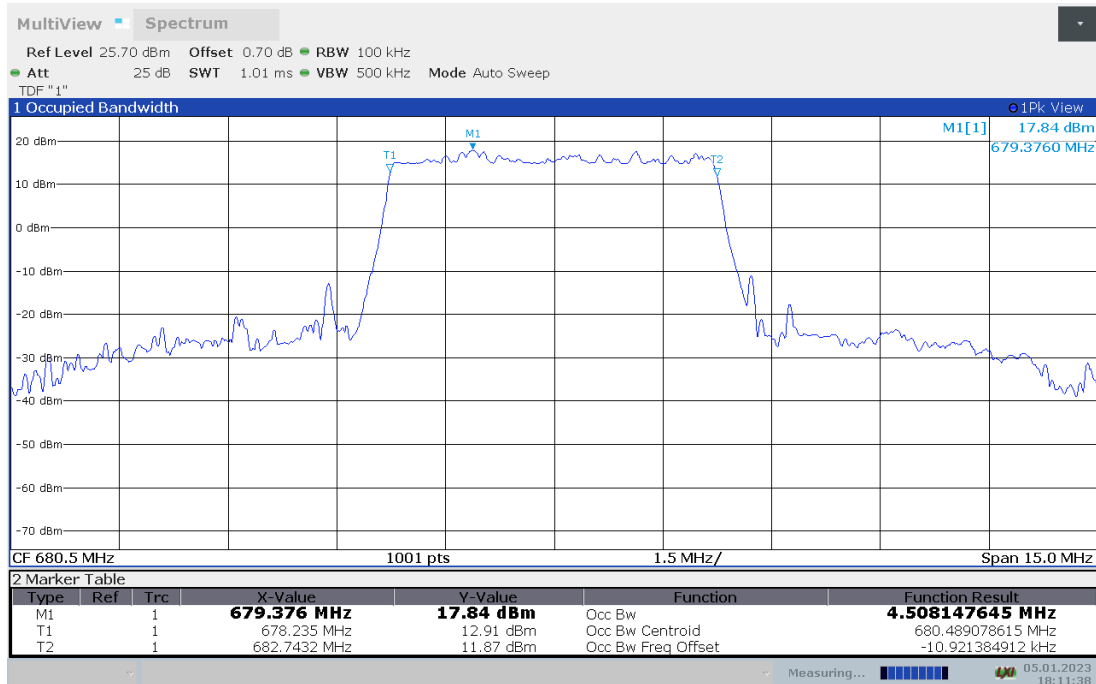

n71,5MHz Bandwidth,DFT-s-pi/2 BPSK (99% BW)

n71,5MHz Bandwidth,DFT-s-QPSK (99% BW)

n71,10MHz(99% BW)

Frequency (MHz)	Occupied Bandwidth (99% BW) (MHz)	
	DFT-s-pi/2 BPSK	DFT-s-QPSK
680.5	8.983	8.974

n71,10MHz Bandwidth,DFT-s-pi/2 BPSK (99% BW)