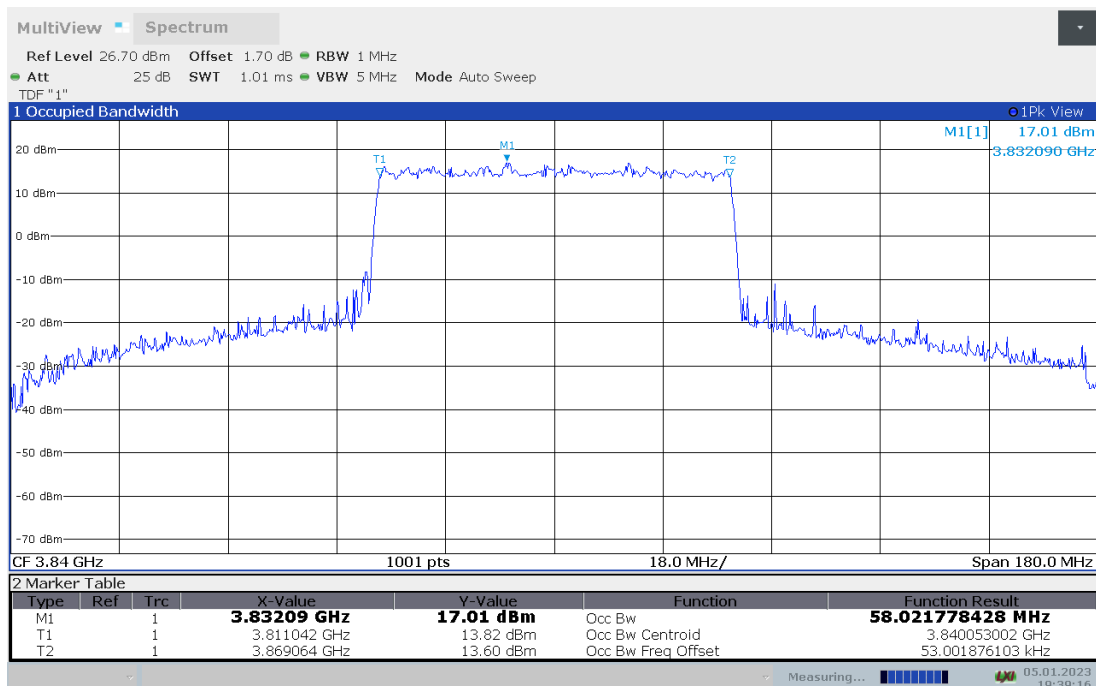

n77H,60MHz Bandwidth,DFT-s-QPSK (99% BW)