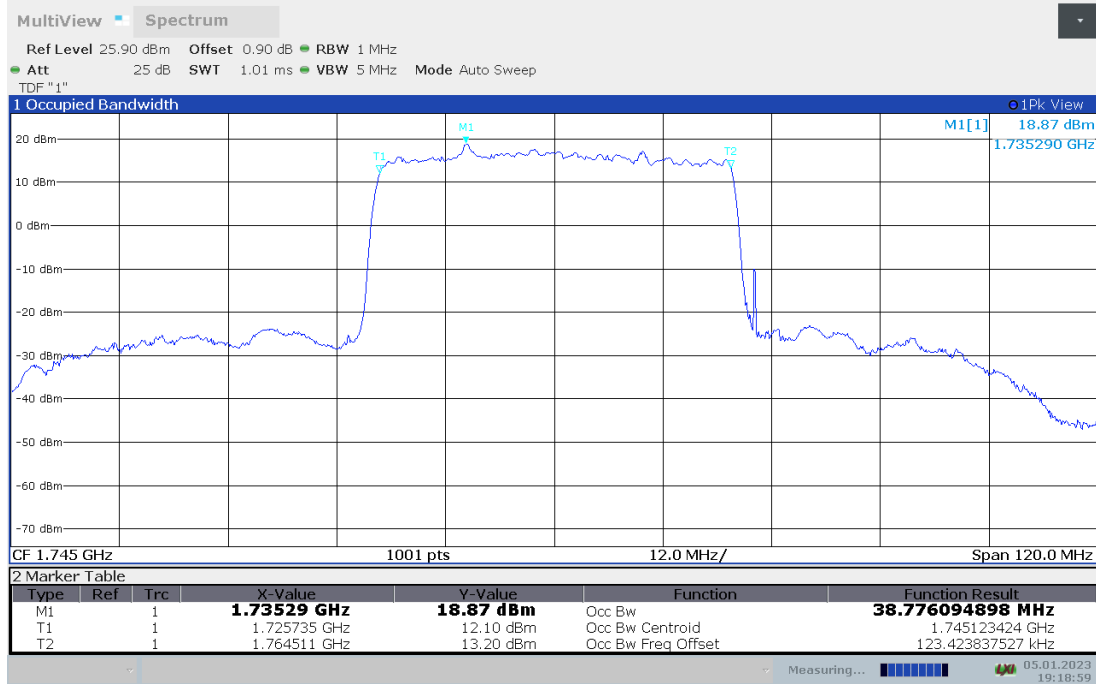

DC_12A_n66A,40MHz(99% BW)

Frequency (MHz)	Occupied Bandwidth (99% BW) (MHz)	
	DFT-s-pi/2 BPSK	DFT-s-QPSK
1745	38.776	38.638

DC_12A_n66A,40MHz Bandwidth,DFT-s-pi/2 BPSK (99% BW)