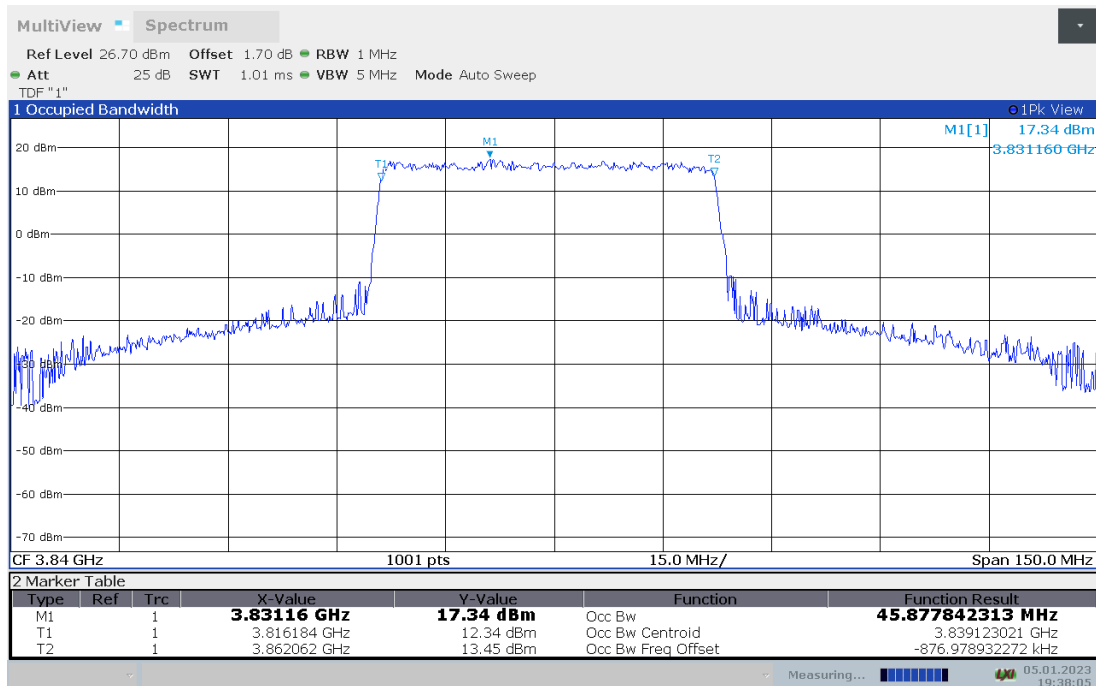

n77H,50MHz Bandwidth,DFT-s-QPSK (99% BW)