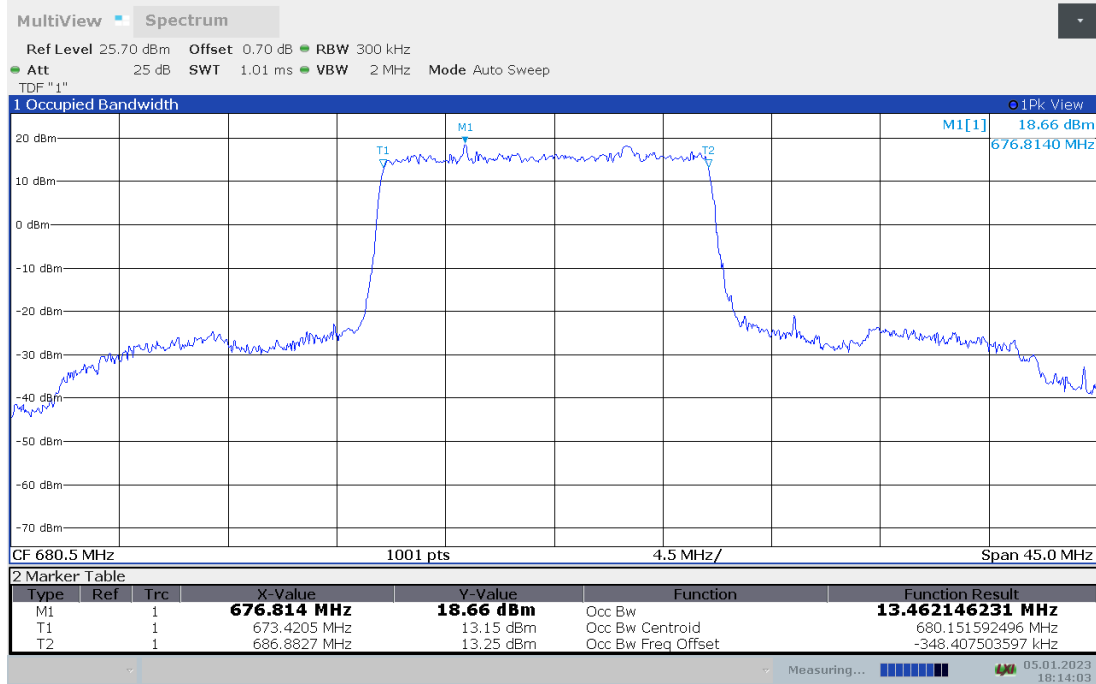

n71,10MHz Bandwidth,DFT-s-QPSK (99% BW)

n71,15MHz(99% BW)

Frequency (MHz)	Occupied Bandwidth (99% BW) (MHz)	
	DFT-s-pi/2 BPSK	DFT-s-QPSK
680.5	13.462	13.439

n71,15MHz Bandwidth,DFT-s-pi/2 BPSK (99% BW)

n71,15MHz Bandwidth,DFT-s-QPSK (99% BW)