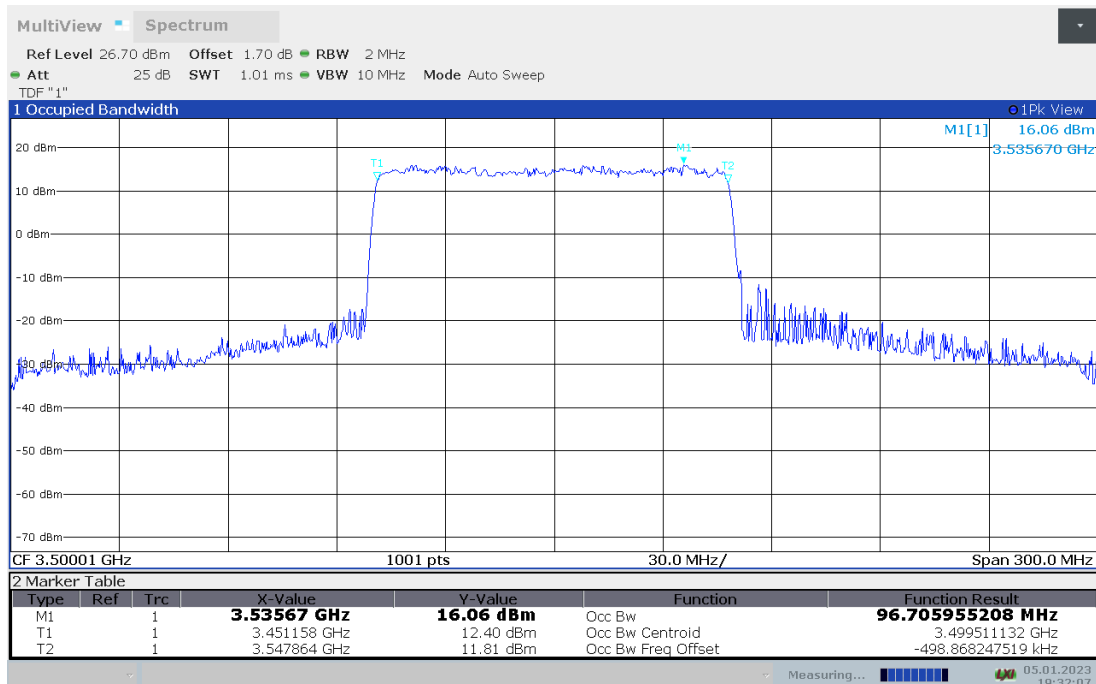

n77L,100MHz Bandwidth,DFT-s-QPSK (99% BW)