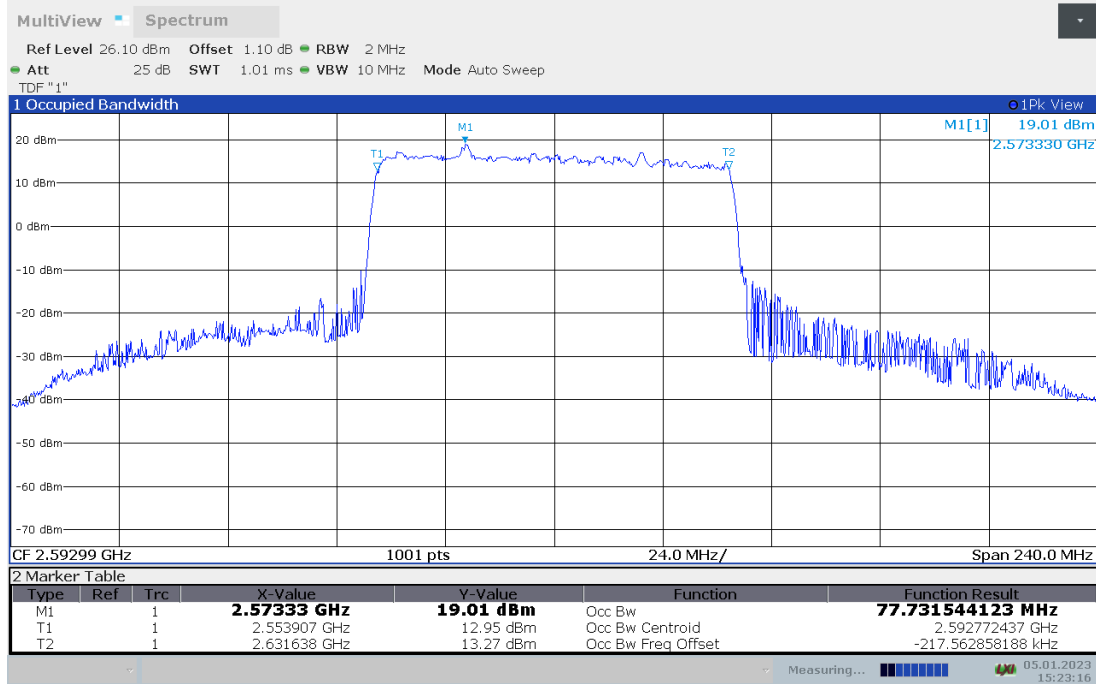

DC_66A_n41A,80MHz(99% BW)

Frequency (MHz)	Occupied Bandwidth (99% BW) (MHz)	
	DFT-s-pi/2 BPSK	DFT-s-QPSK
2592.99	77.732	77.324

DC_66A_n41A,80MHz Bandwidth,DFT-s-pi/2 BPSK (99% BW)