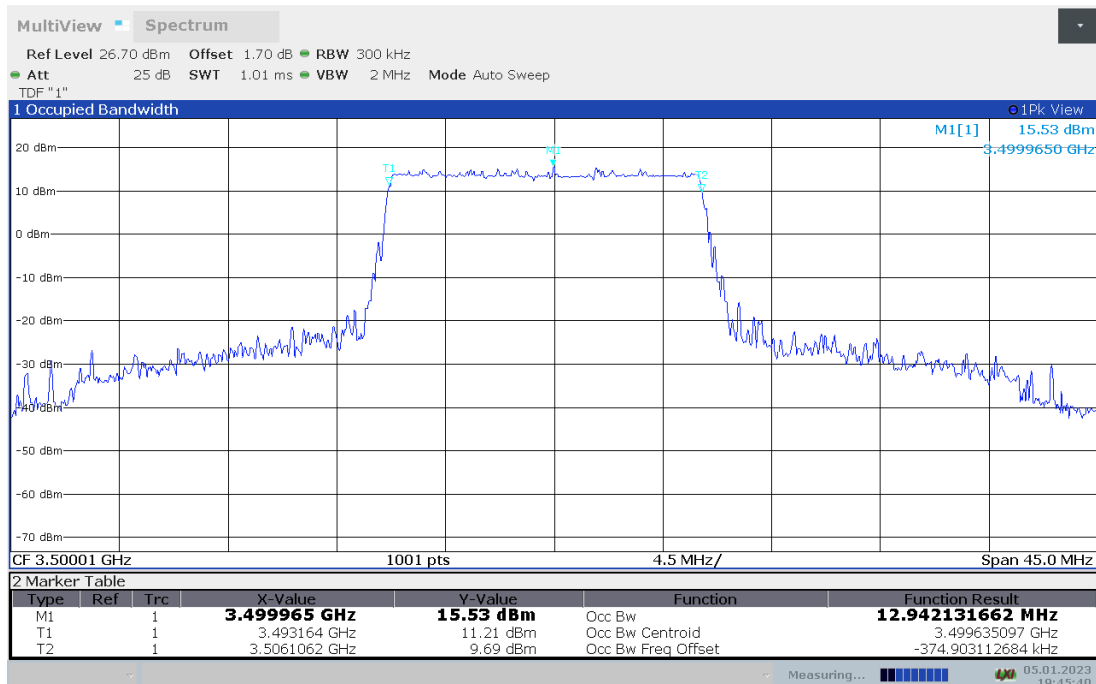

n78L,15MHz Bandwidth,DFT-s-QPSK (99% BW)