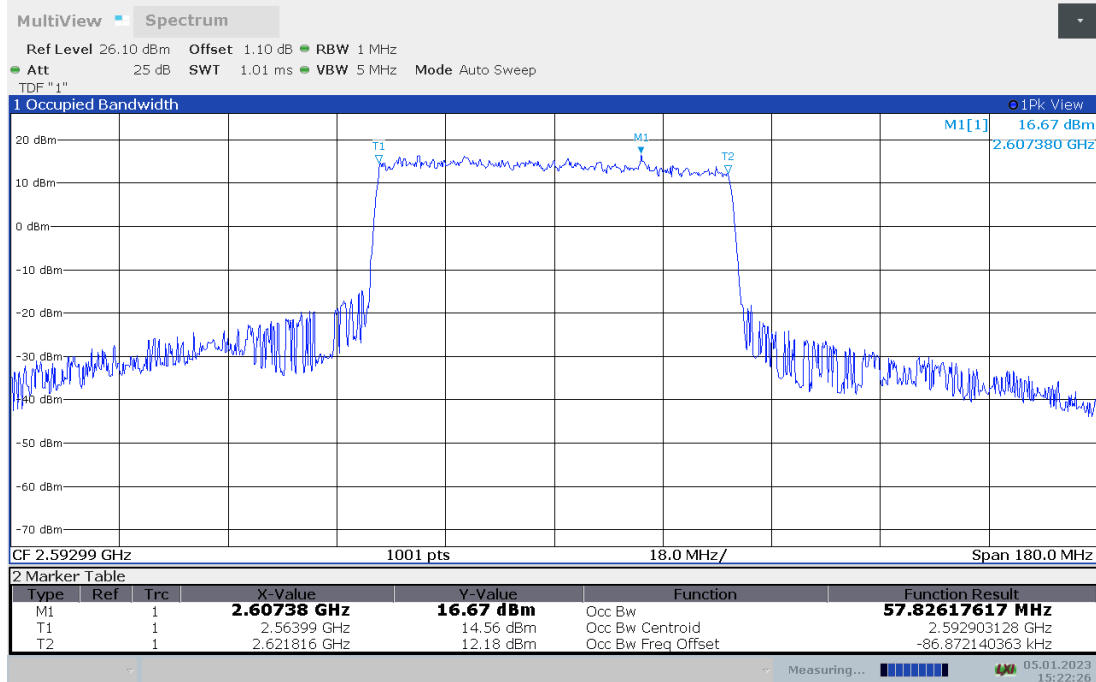

DC_66A_n41A,60MHz(99% BW)

Frequency (MHz)	Occupied Bandwidth (99% BW) (MHz)	
	DFT-s-pi/2 BPSK	DFT-s-QPSK
2592.99	57.826	57.766

DC_66A_n41A,60MHz Bandwidth,DFT-s-pi/2 BPSK (99% BW)