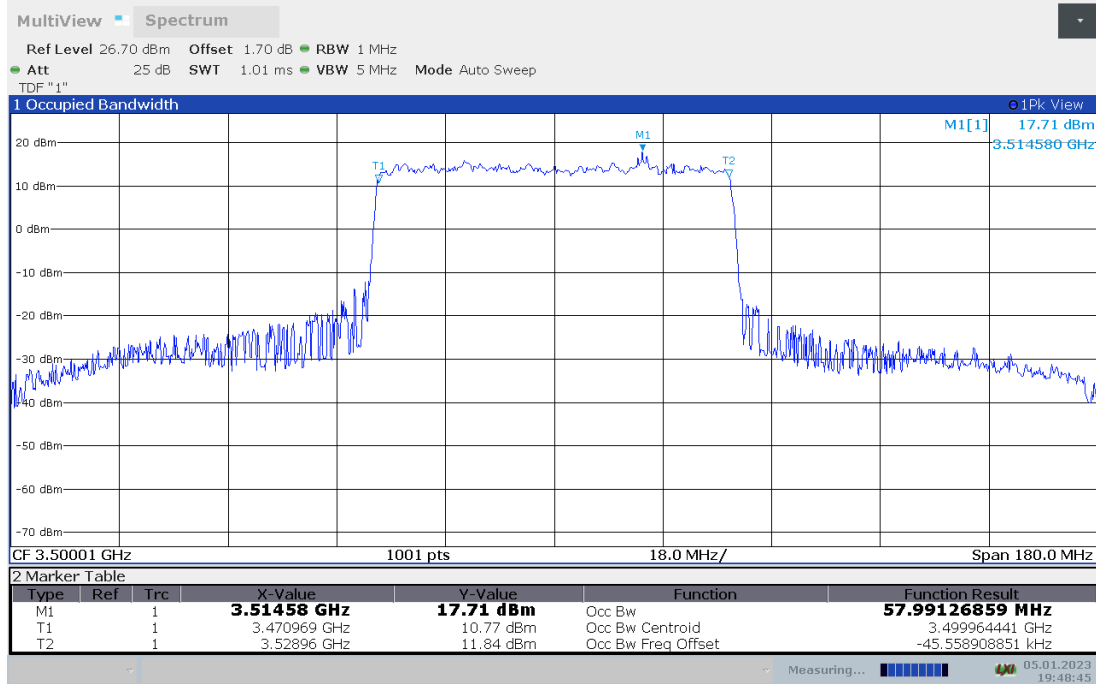

n78L,50MHz(99% BW)

Frequency (MHz)	Occupied Bandwidth (99% BW) (MHz)	
	DFT-s-pi/2 BPSK	DFT-s-QPSK
3500.01	45.879	45.902

n78L,50MHz Bandwidth,DFT-s-pi/2 BPSK (99% BW)

n78L,50MHz Bandwidth,DFT-s-QPSK (99% BW)

n78L,60MHz(99% BW)

Frequency (MHz)	Occupied Bandwidth (99% BW) (MHz)	
	DFT-s-pi/2 BPSK	DFT-s-QPSK
3500.01	57.991	57.966

n78L,60MHz Bandwidth,DFT-s-pi/2 BPSK (99% BW)

n78L,60MHz Bandwidth,DFT-s-QPSK (99% BW)