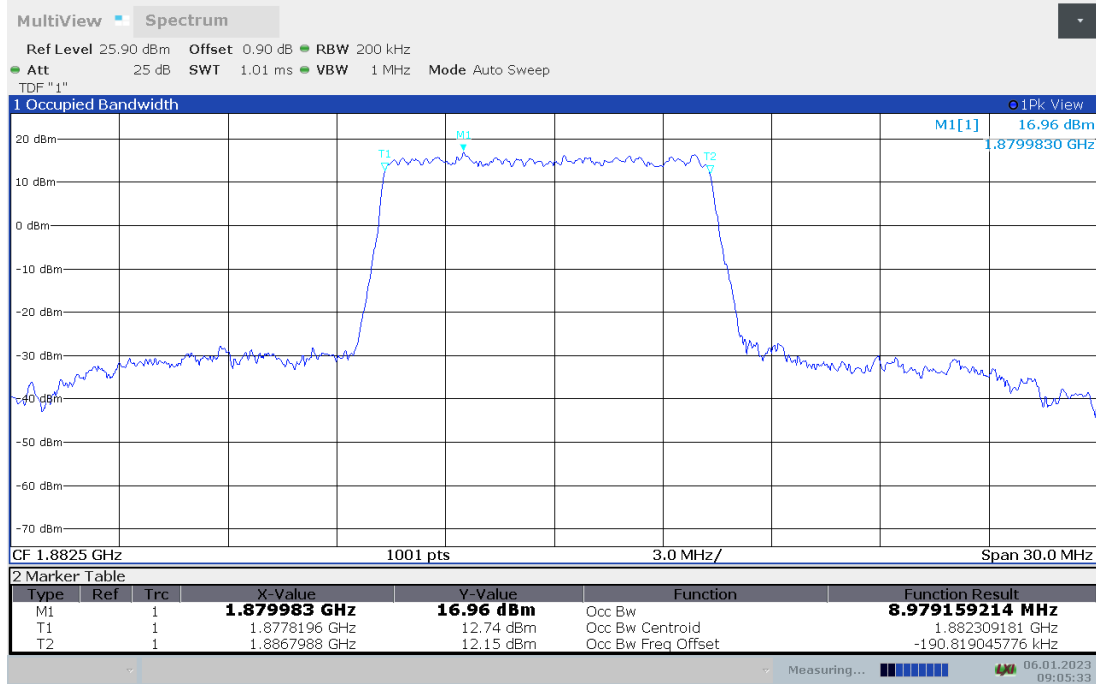

n25,5MHz Bandwidth,DFT-s-pi/2 BPSK (99% BW)

n25,5MHz Bandwidth,DFT-s-QPSK (99% BW)

n25,10MHz(99% BW)

Frequency (MHz)	Occupied Bandwidth (99% BW) (MHz)	
	DFT-s-pi/2 BPSK	DFT-s-QPSK
1882.5	8.979	8.971

n25,10MHz Bandwidth,DFT-s-pi/2 BPSK (99% BW)

n25,10MHz Bandwidth,DFT-s-QPSK (99% BW)

n25,15MHz(99% BW)

Frequency (MHz)	Occupied Bandwidth (99% BW) (MHz)	
	DFT-s-pi/2 BPSK	DFT-s-QPSK
1882.5	13.466	13.446

n25,15MHz Bandwidth,DFT-s-pi/2 BPSK (99% BW)

n25,15MHz Bandwidth,DFT-s-QPSK (99% BW)