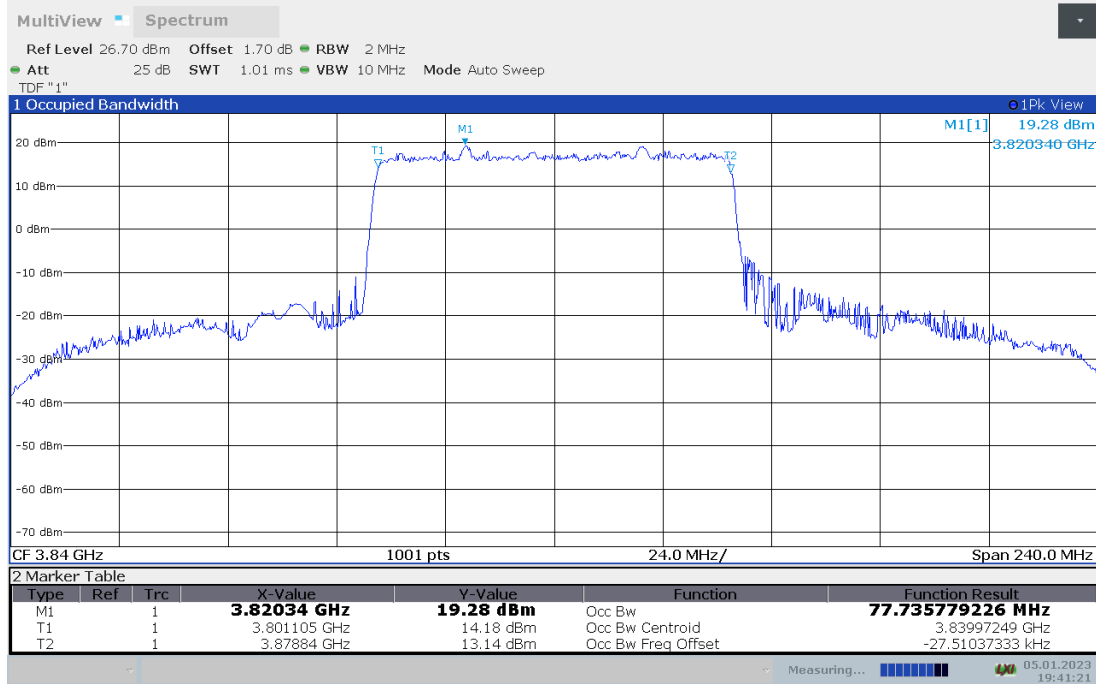

n77H,80MHz(99% BW)

Frequency (MHz)	Occupied Bandwidth (99% BW) (MHz)	
	DFT-s-pi/2 BPSK	DFT-s-QPSK
3840	77.736	77.533

n77H,80MHz Bandwidth,DFT-s-pi/2 BPSK (99% BW)