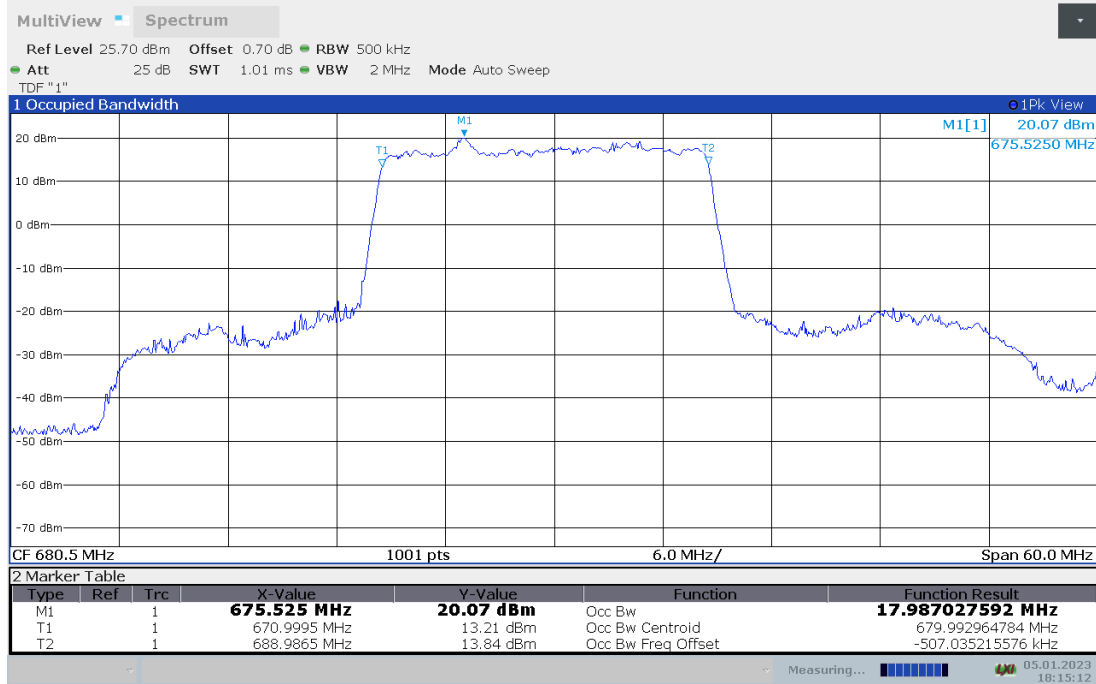

n71,20MHz(99% BW)

Frequency (MHz)	Occupied Bandwidth (99% BW) (MHz)	
	DFT-s-pi/2 BPSK	DFT-s-QPSK
680.5	17.987	18.011

n71,20MHz Bandwidth,DFT-s-pi/2 BPSK (99% BW)