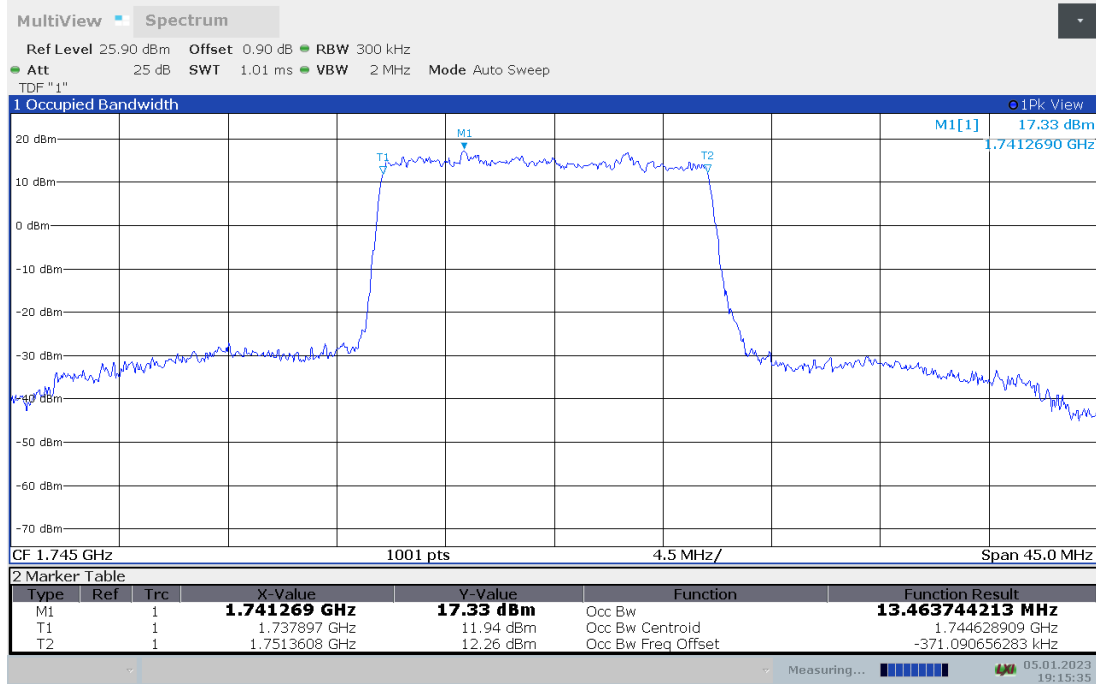

DC_12A_n66A,15MHz(99% BW)

Frequency (MHz)	Occupied Bandwidth (99% BW) (MHz)	
	DFT-s-pi/2 BPSK	DFT-s-QPSK
1745	13.464	13.444

DC_12A_n66A,15MHz Bandwidth,DFT-s-pi/2 BPSK (99% BW)