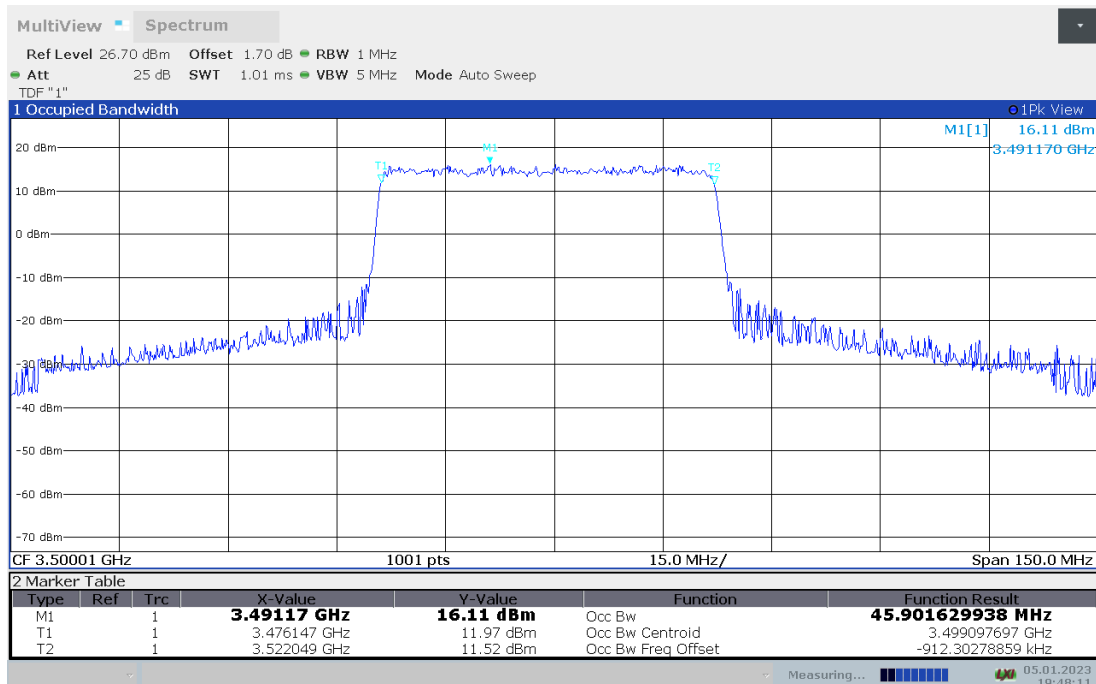

n78L,50MHz Bandwidth,DFT-s-QPSK (99% BW)