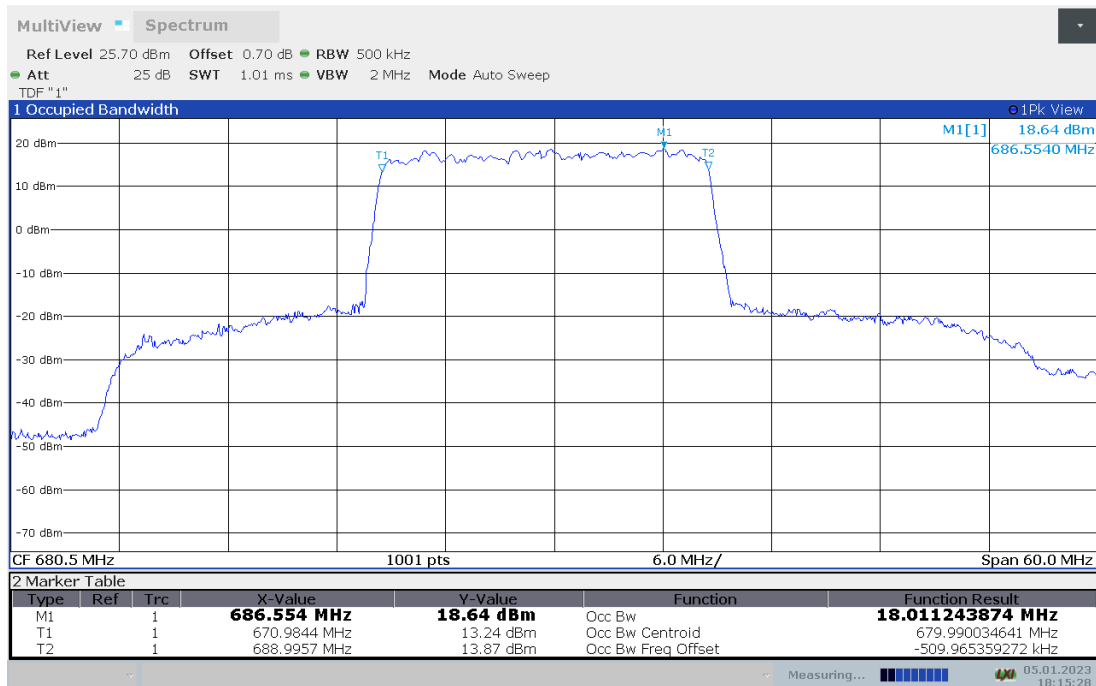

n71,20MHz Bandwidth,DFT-s-QPSK (99% BW)