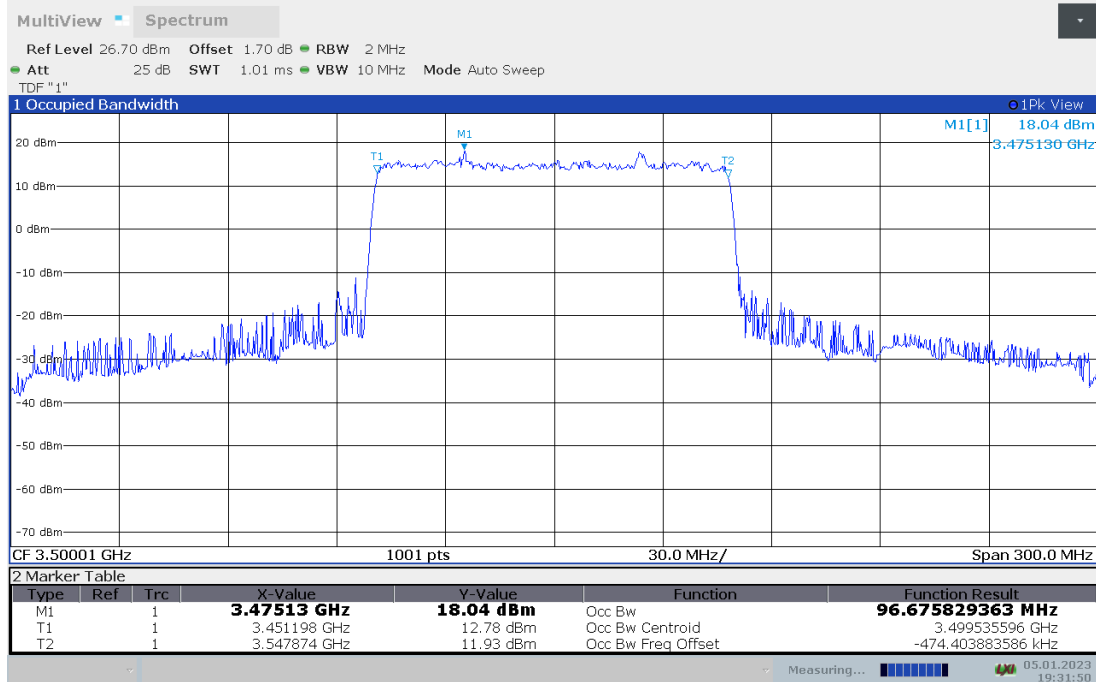

n77L,100MHz(99% BW)

Frequency (MHz)	Occupied Bandwidth (99% BW) (MHz)	
	DFT-s-pi/2 BPSK	DFT-s-QPSK
3500.01	96.676	96.706

n77L,100MHz Bandwidth,DFT-s-pi/2 BPSK (99% BW)