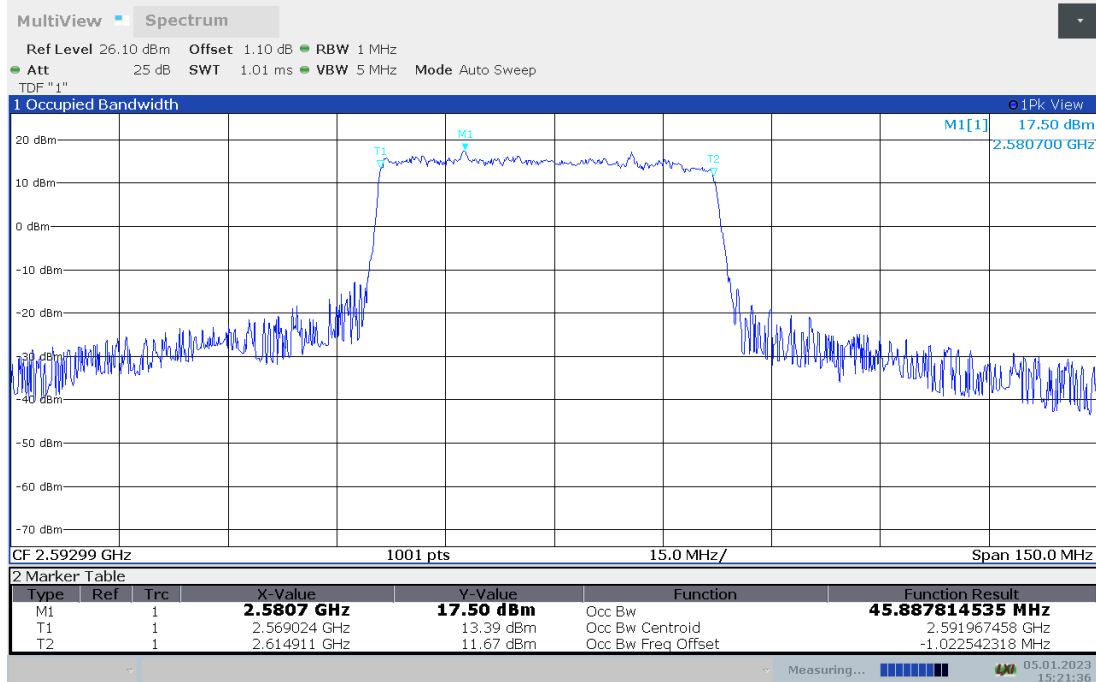

DC_66A_n41A,50MHz(99% BW)

Frequency (MHz)	Occupied Bandwidth (99% BW) (MHz)	
	DFT-s-pi/2 BPSK	DFT-s-QPSK
2592.99	45.888	45.808

DC_66A_n41A,50MHz Bandwidth,DFT-s-pi/2 BPSK (99% BW)