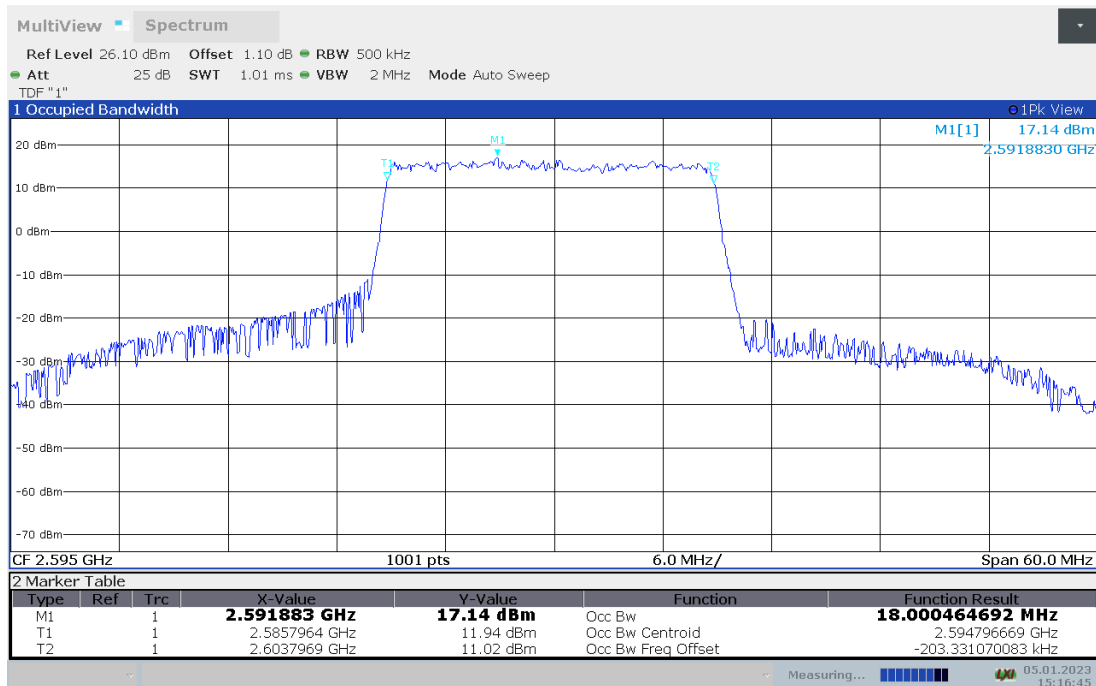

n38,20MHz Bandwidth,DFT-s-QPSK (99% BW)