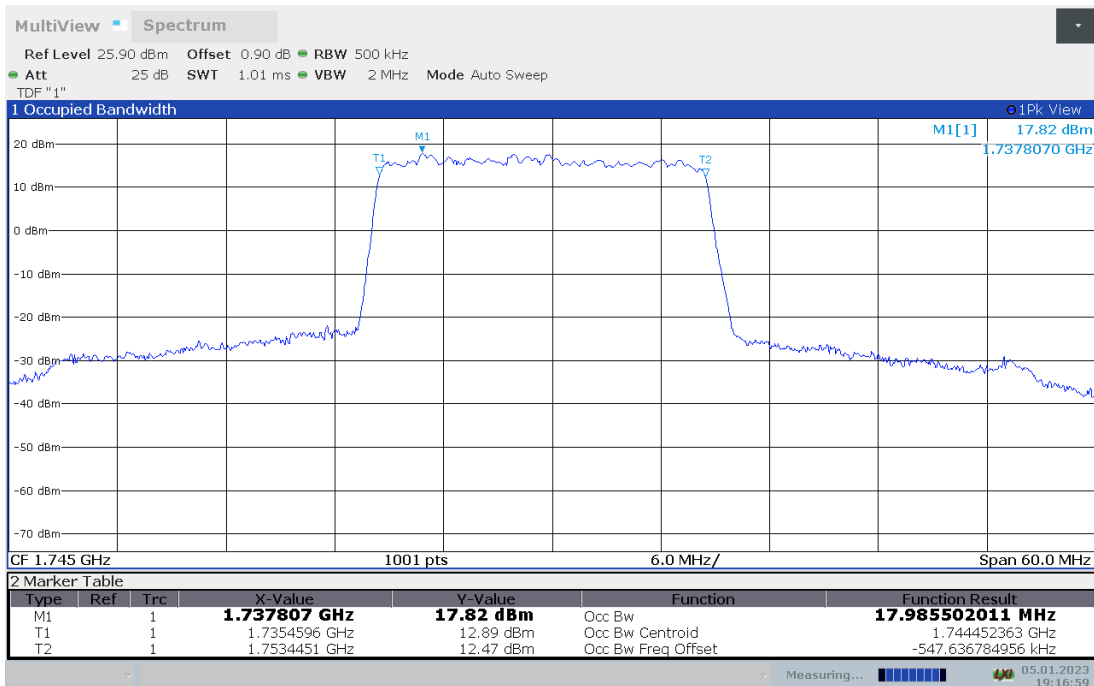

DC_12A_n66A,20MHz Bandwidth,DFT-s-QPSK (99% BW)