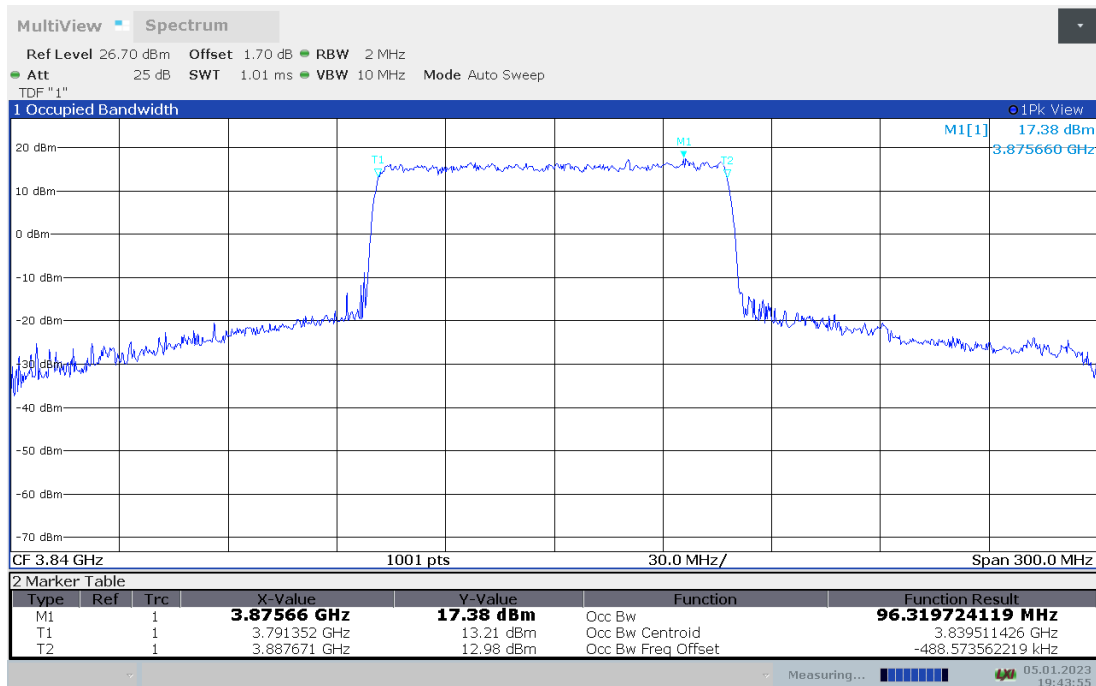

n77H,100MHz Bandwidth,DFT-s-QPSK (99% BW)