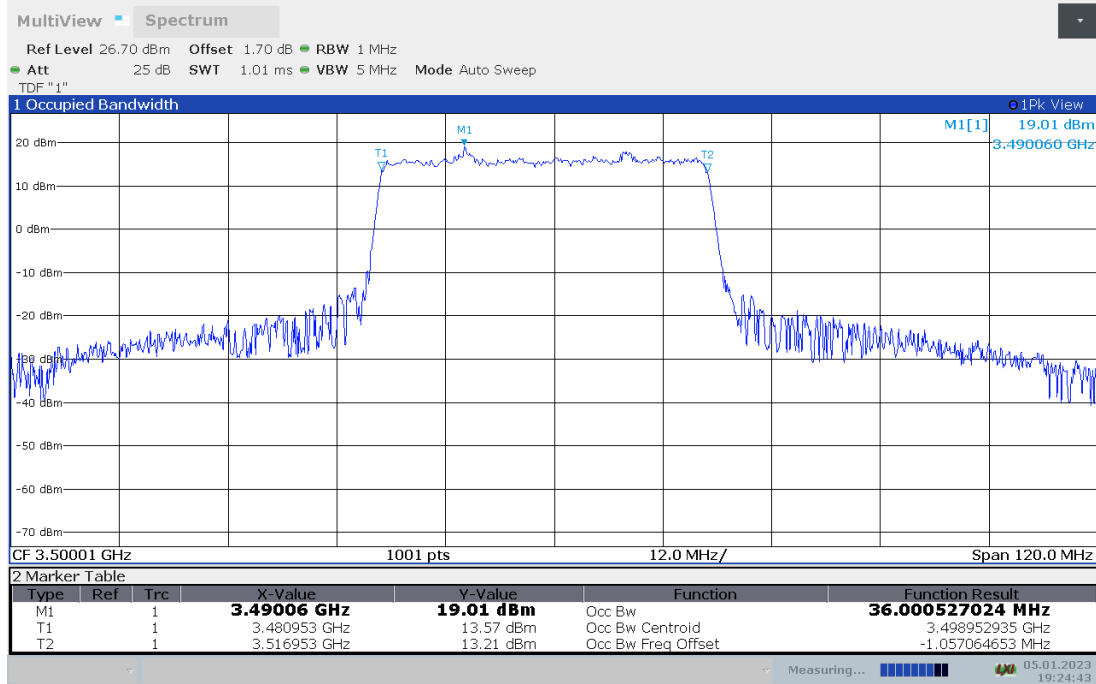

n77L,40MHz(99% BW)

Frequency (MHz)	Occupied Bandwidth (99% BW) (MHz)	
	DFT-s-pi/2 BPSK	DFT-s-QPSK
3500.01	36.001	36.003

n77L,40MHz Bandwidth,DFT-s-pi/2 BPSK (99% BW)