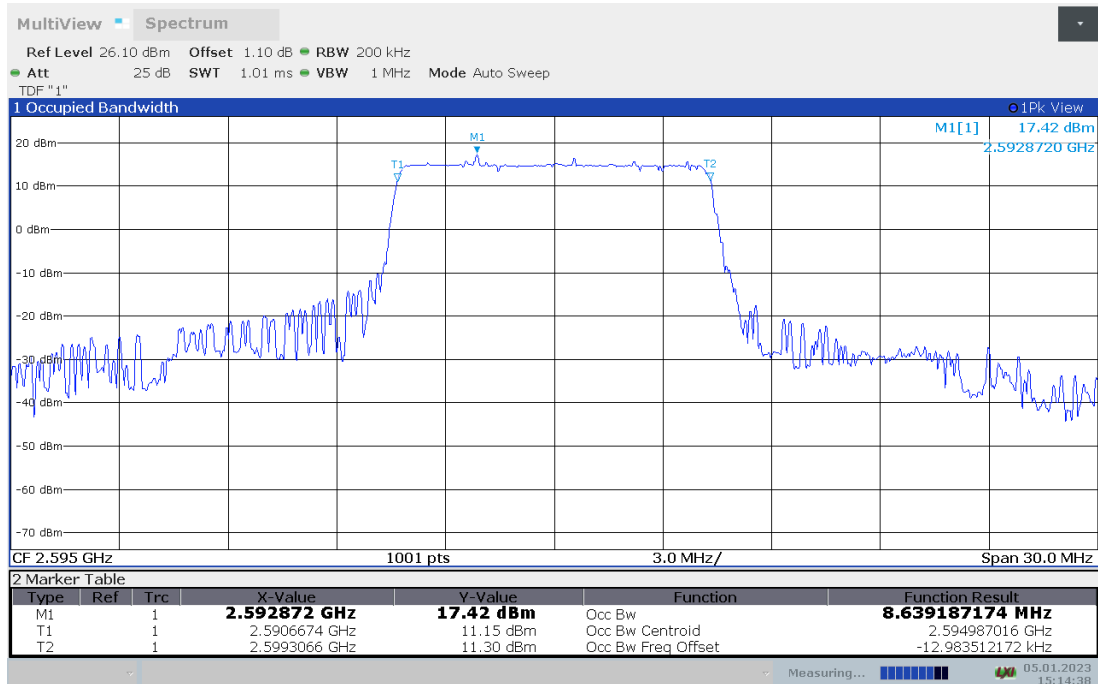

n38

n38,10MHz(99% BW)

Frequency (MHz)	Occupied Bandwidth (99% BW) (MHz)	
	DFT-s-pi/2 BPSK	DFT-s-QPSK
2595	8.639	8.609

n38,10MHz Bandwidth,DFT-s-pi/2 BPSK (99% BW)