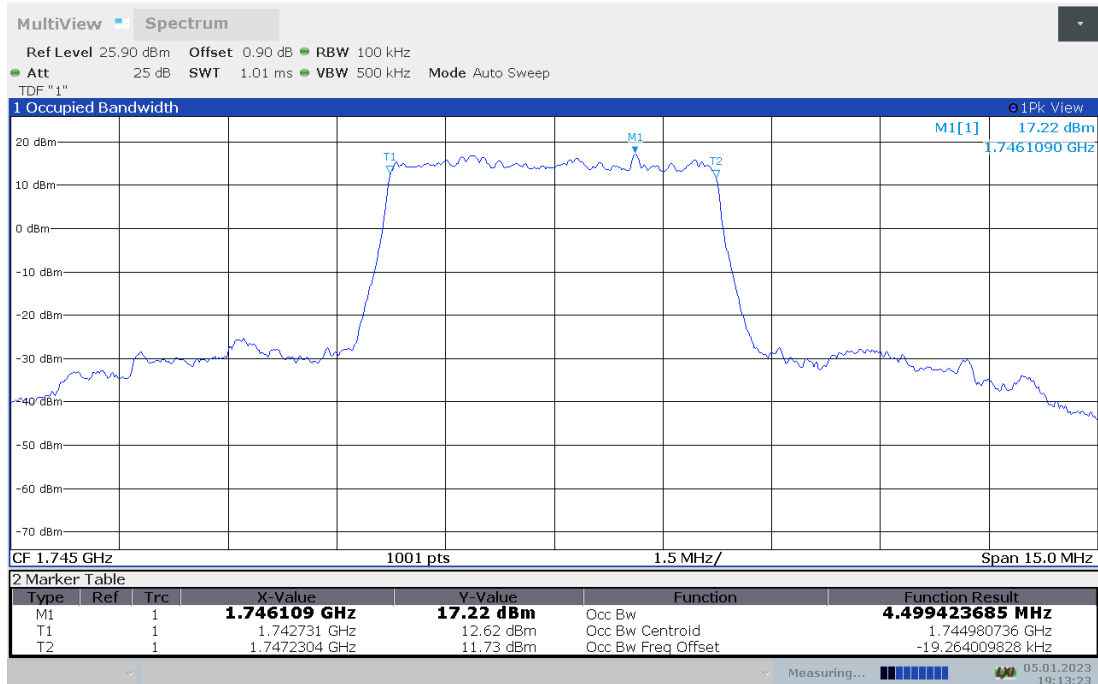

DC_12A_n66A

DC_12A_n66A,5MHz(99% BW)

Frequency (MHz)	Occupied Bandwidth (99% BW) (MHz)	
	DFT-s-pi/2 BPSK	DFT-s-QPSK
1745	4.499	4.512

DC_12A_n66A,5MHz Bandwidth,DFT-s-pi/2 BPSK (99% BW)