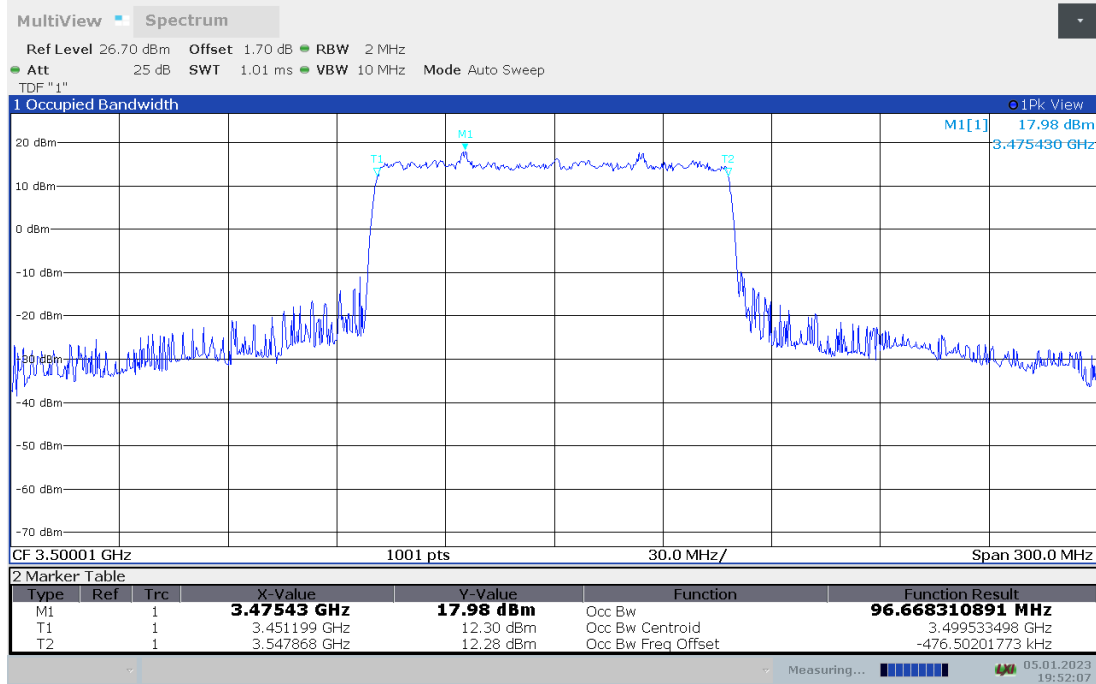

n78L,100MHz(99% BW)

Frequency (MHz)	Occupied Bandwidth (99% BW) (MHz)	
	DFT-s-pi/2 BPSK	DFT-s-QPSK
3500.01	96.668	96.565

n78L,100MHz Bandwidth,DFT-s-pi/2 BPSK (99% BW)