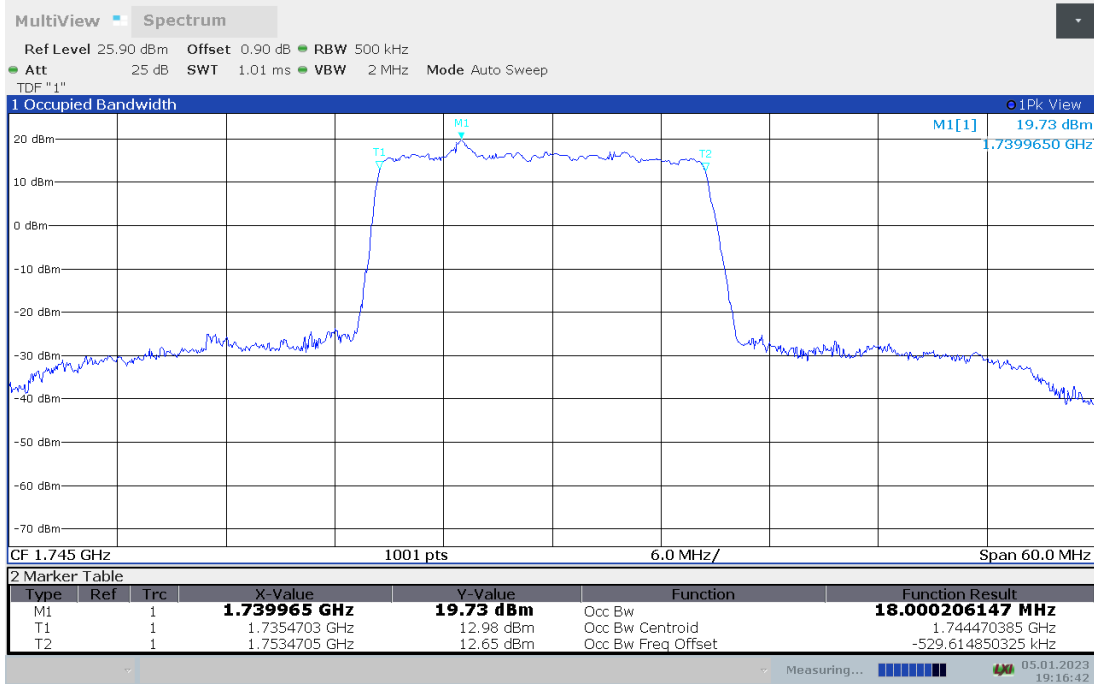

DC_12A_n66A,20MHz(99% BW)

Frequency (MHz)	Occupied Bandwidth (99% BW) (MHz)	
	DFT-s-pi/2 BPSK	DFT-s-QPSK
1745	18.000	17.986

DC_12A_n66A,20MHz Bandwidth,DFT-s-pi/2 BPSK (99% BW)