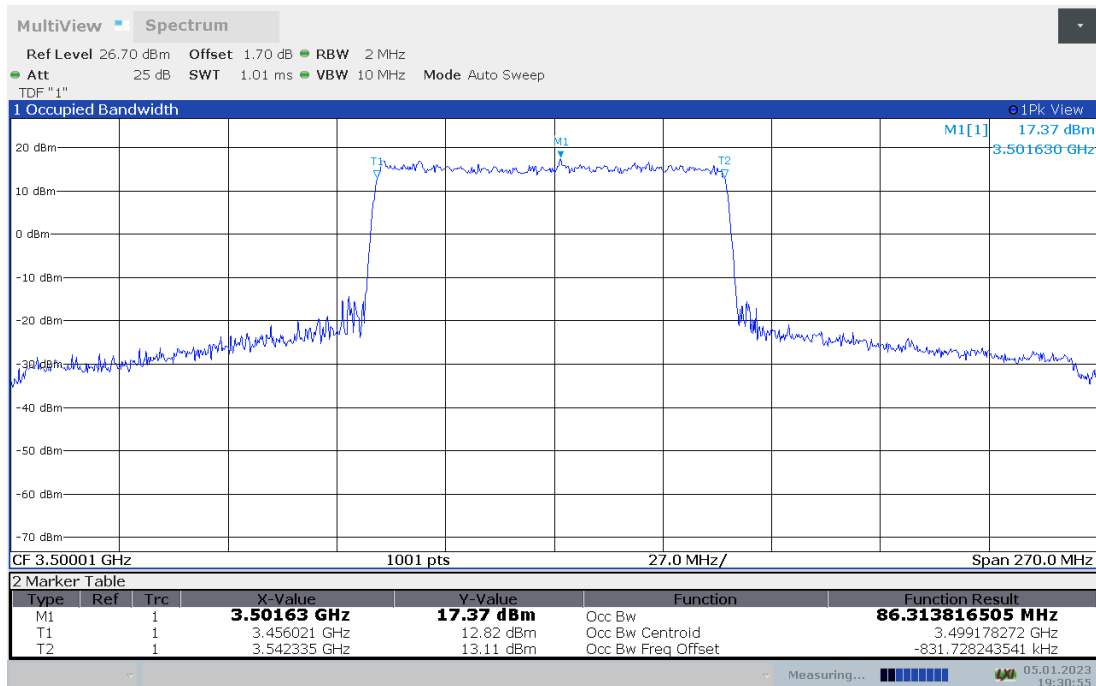

n77L,90MHz Bandwidth,DFT-s-QPSK (99% BW)