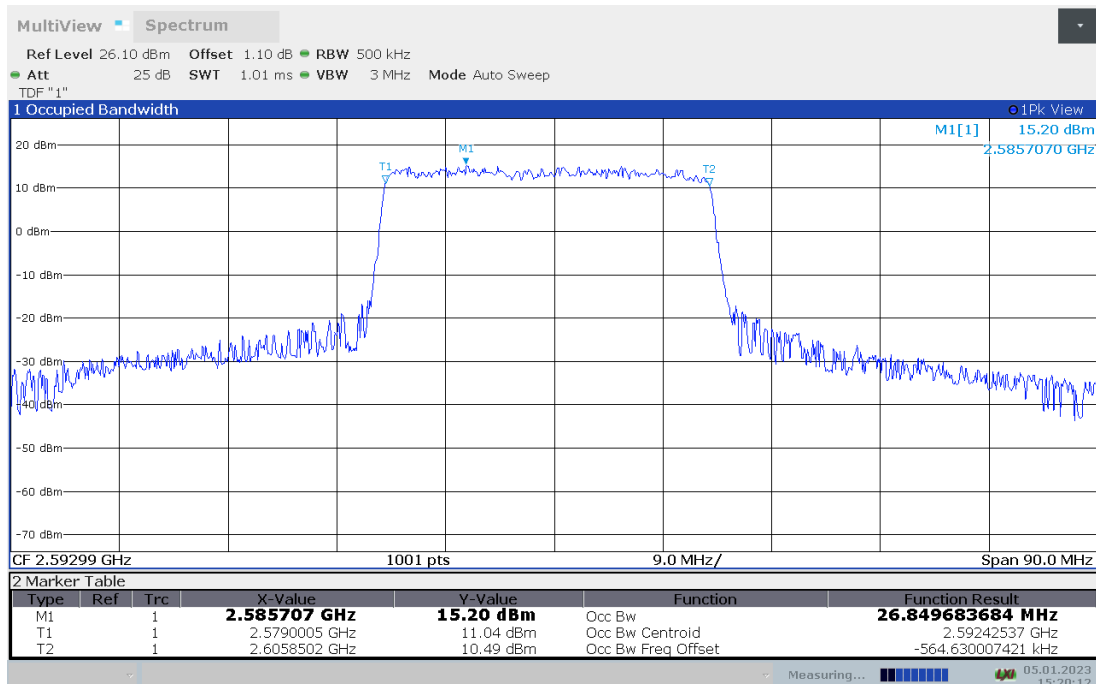

DC_66A_n41A,30MHz Bandwidth,DFT-s-QPSK (99% BW)