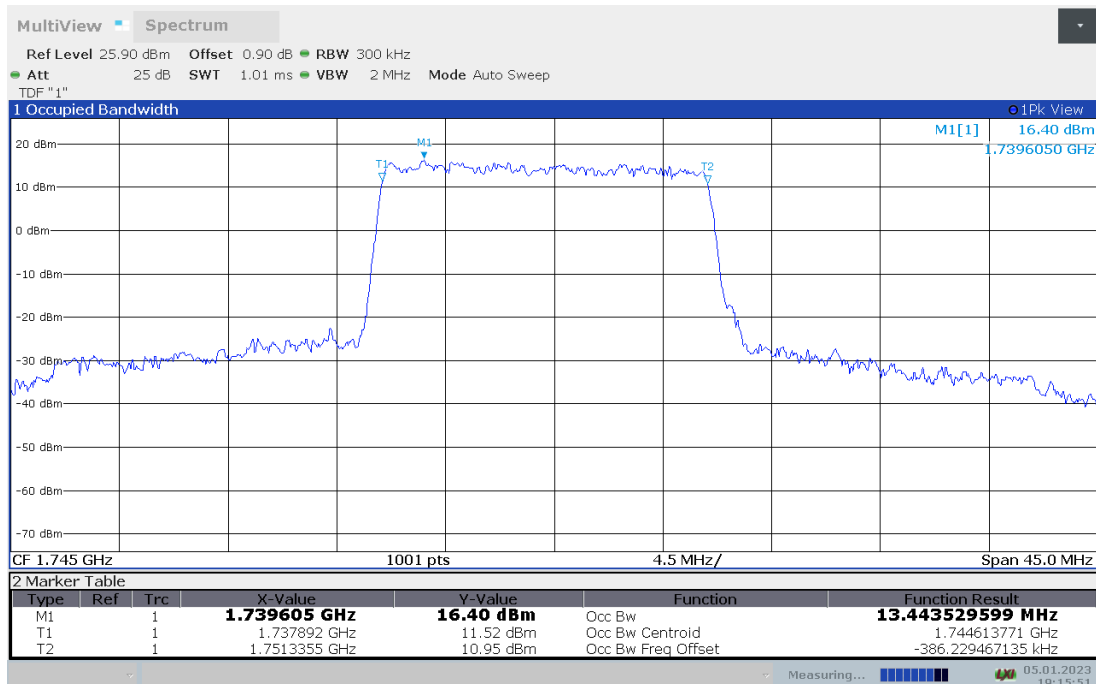

DC_12A_n66A,15MHz Bandwidth,DFT-s-QPSK (99% BW)