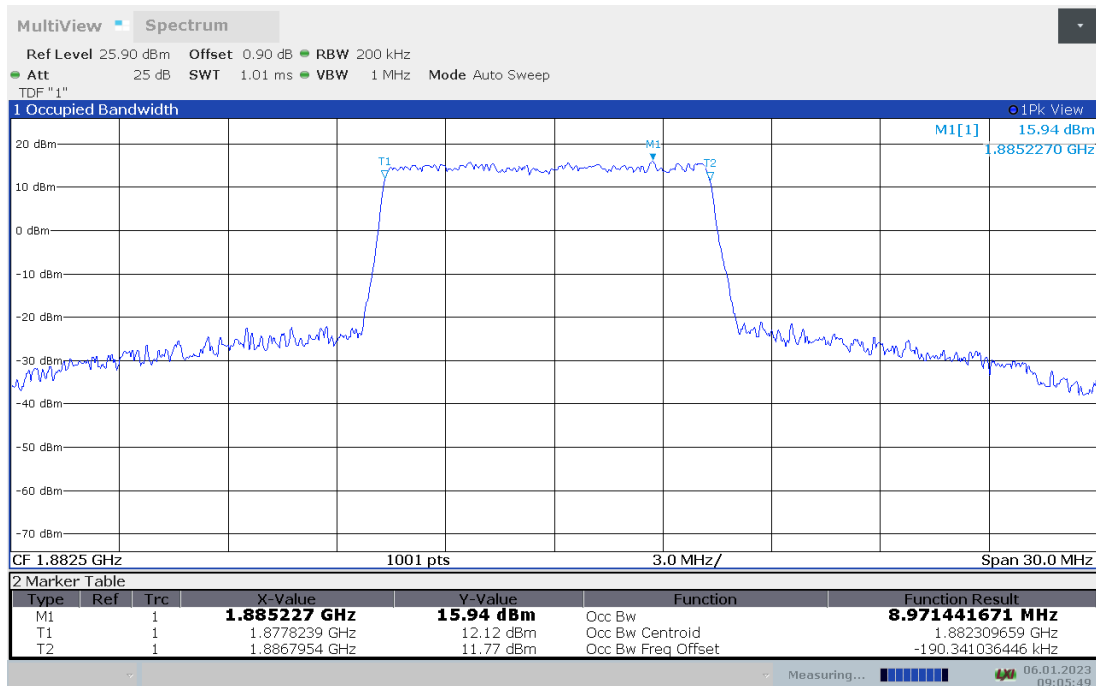

n25,10MHz Bandwidth,DFT-s-QPSK (99% BW)