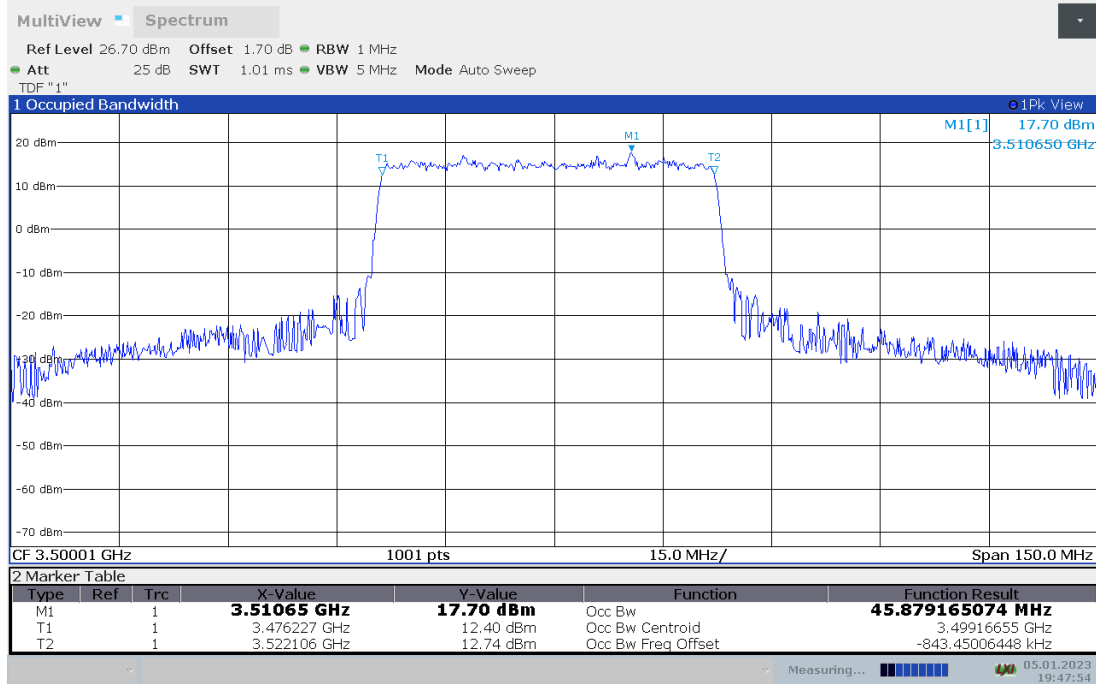

n78L,40MHz(99% BW)

Frequency (MHz)	Occupied Bandwidth (99% BW) (MHz)	
	DFT-s-pi/2 BPSK	DFT-s-QPSK
3500.01	35.949	35.975

n78L,40MHz Bandwidth,DFT-s-pi/2 BPSK (99% BW)

n78L,40MHz Bandwidth,DFT-s-QPSK (99% BW)

n78L,50MHz(99% BW)

Frequency (MHz)	Occupied Bandwidth (99% BW) (MHz)	
	DFT-s-pi/2 BPSK	DFT-s-QPSK
3500.01	45.879	45.902

n78L,50MHz Bandwidth,DFT-s-pi/2 BPSK (99% BW)

n78L,50MHz Bandwidth,DFT-s-QPSK (99% BW)