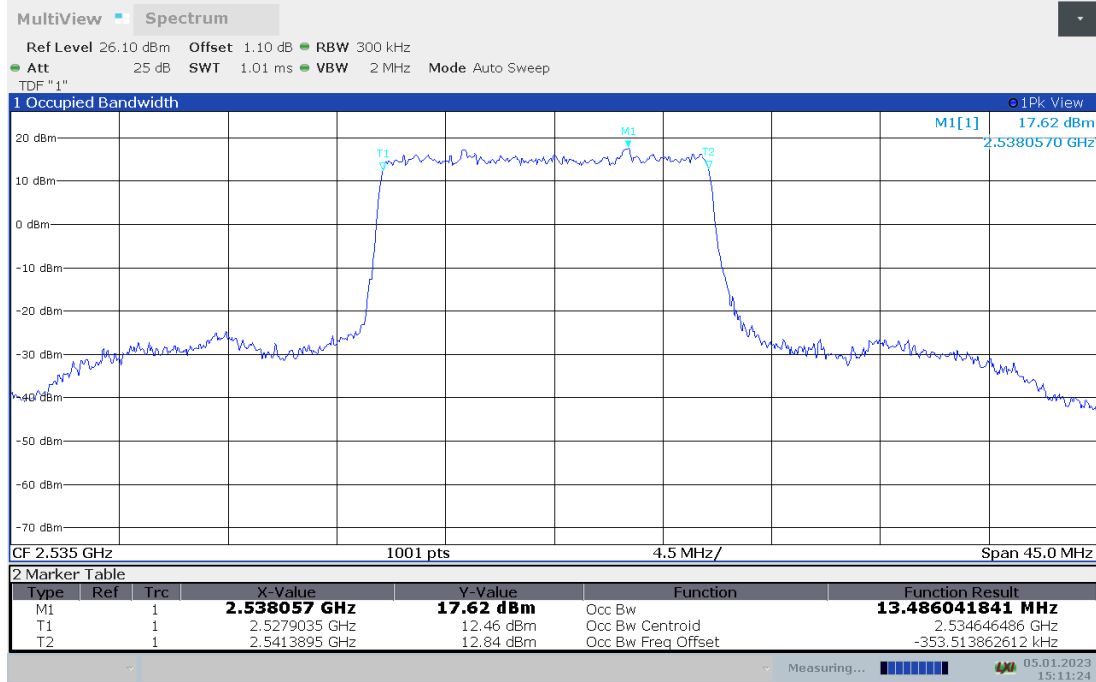

n7,15MHz(99% BW)

Frequency (MHz)	Occupied Bandwidth (99% BW) (MHz)	
	DFT-s-pi/2 BPSK	DFT-s-QPSK
2535	13.486	13.490

n7,15MHz Bandwidth,DFT-s-pi/2 BPSK (99% BW)

n7,15MHz Bandwidth,DFT-s-QPSK (99% BW)

n7,20MHz(99% BW)