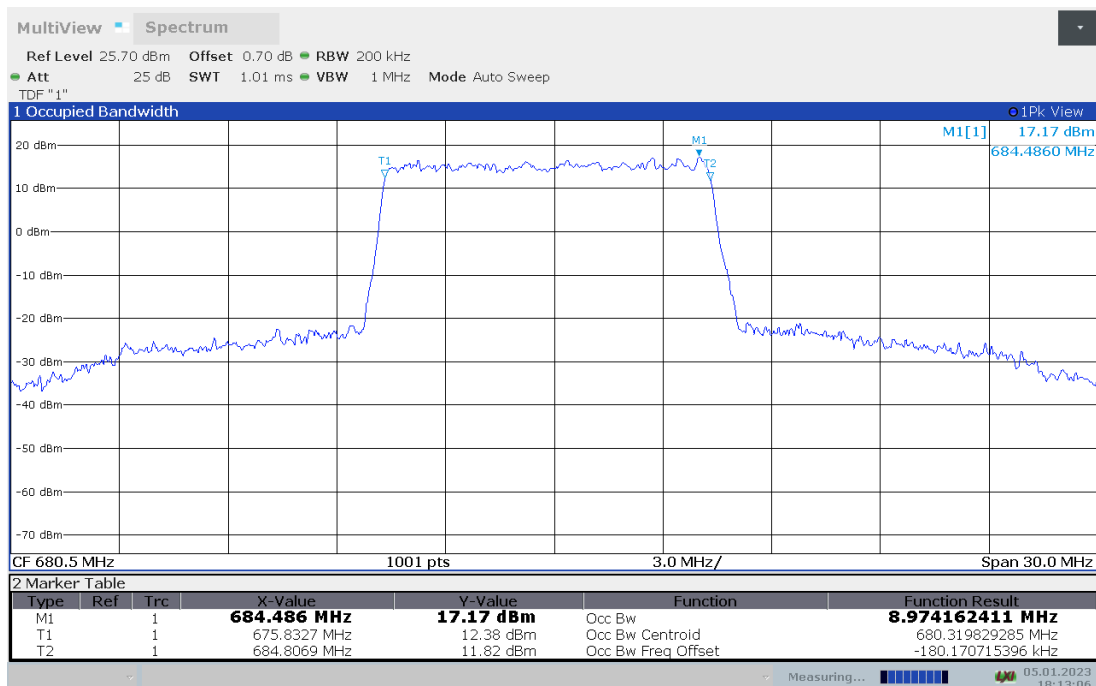

n71,10MHz Bandwidth,DFT-s-QPSK (99% BW)