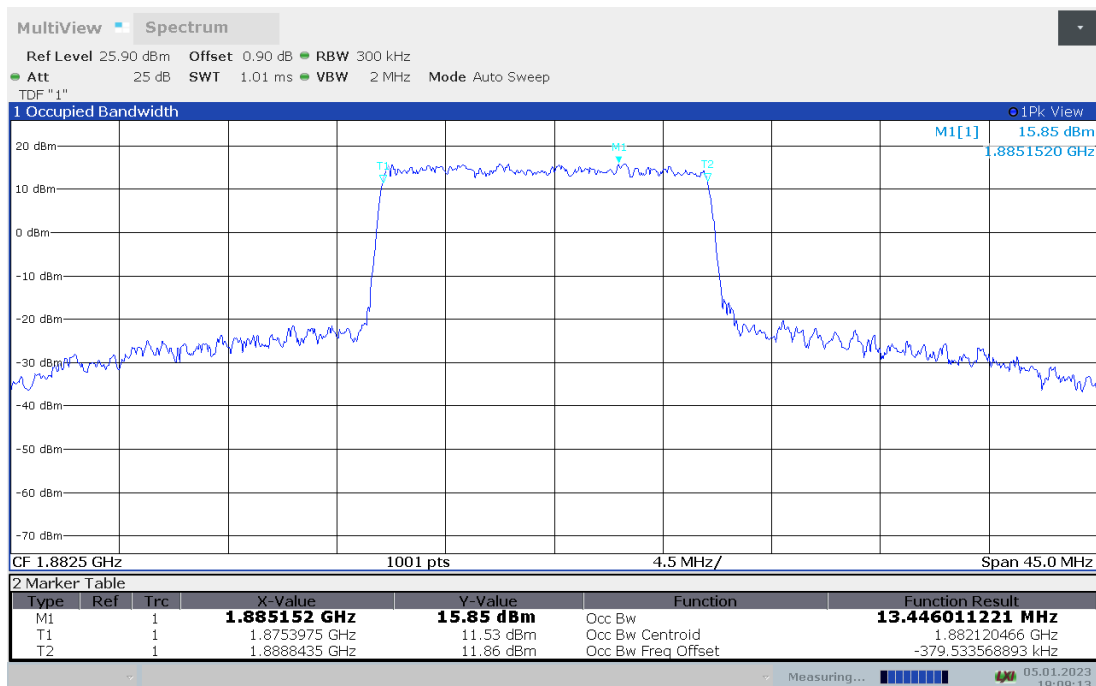

n25,10MHz Bandwidth,DFT-s-QPSK (99% BW)

n25,15MHz(99% BW)

Frequency (MHz)	Occupied Bandwidth (99% BW) (MHz)	
	DFT-s-pi/2 BPSK	DFT-s-QPSK
1882.5	13.466	13.446

n25,15MHz Bandwidth,DFT-s-pi/2 BPSK (99% BW)

n25,15MHz Bandwidth,DFT-s-QPSK (99% BW)