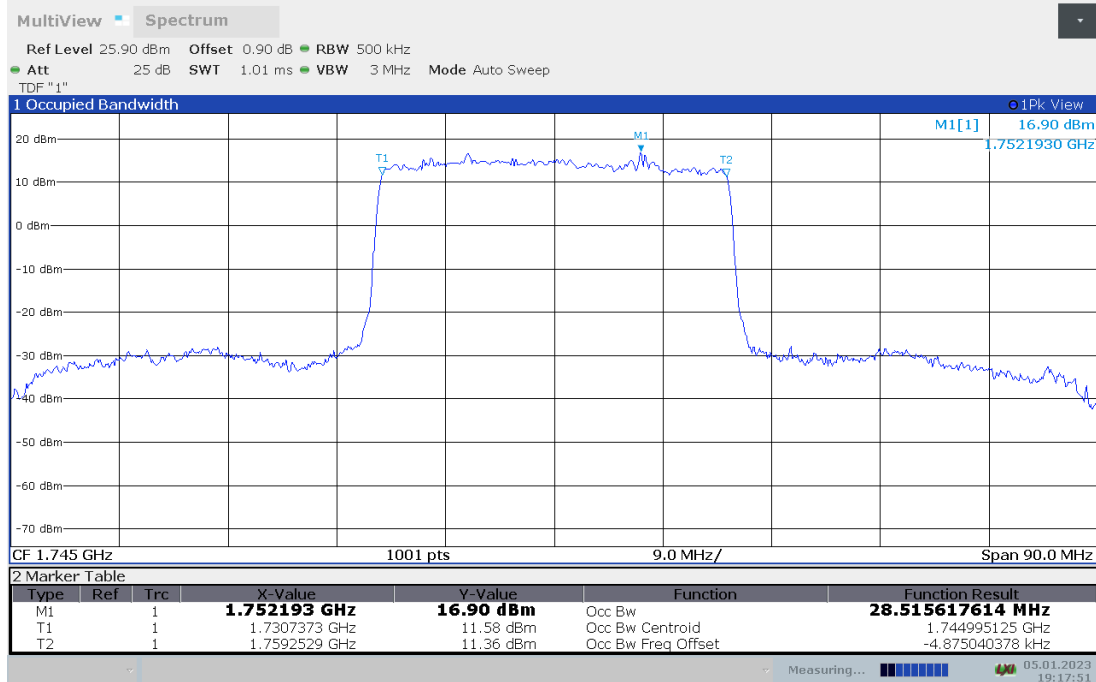

DC_12A_n66A,30MHz(99% BW)

Frequency (MHz)	Occupied Bandwidth (99% BW) (MHz)	
	DFT-s-pi/2 BPSK	DFT-s-QPSK
1745	28.516	28.598

DC_12A_n66A,30MHz Bandwidth,DFT-s-pi/2 BPSK (99% BW)