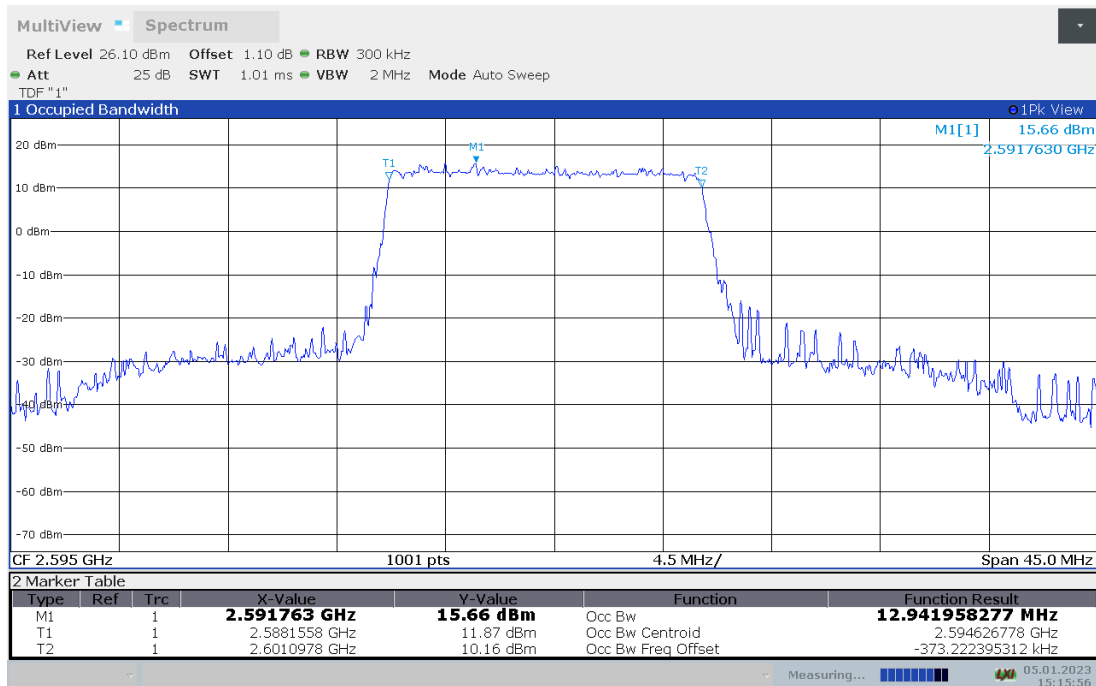

n38,15MHz Bandwidth,DFT-s-QPSK (99% BW)