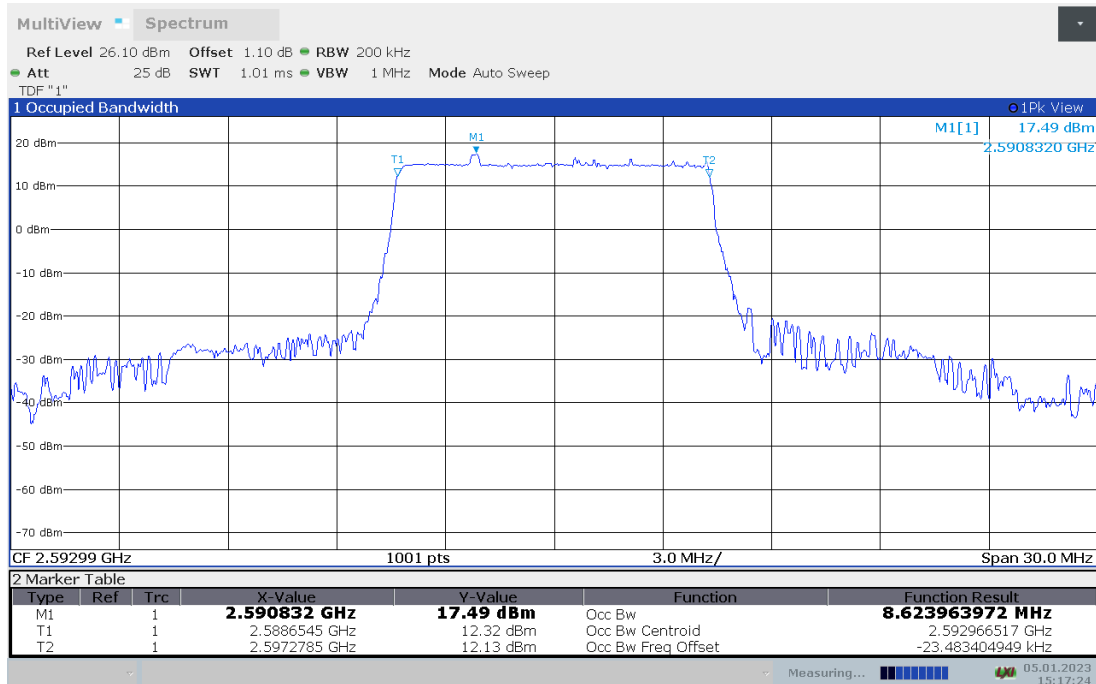

DC_66A_n41A

DC_66A_n41A,10MHz(99% BW)

Frequency (MHz)	Occupied Bandwidth (99% BW) (MHz)	
	DFT-s-pi/2 BPSK	DFT-s-QPSK
2592.99	8.624	8.613

DC_66A_n41A,10MHz Bandwidth,DFT-s-pi/2 BPSK (99% BW)