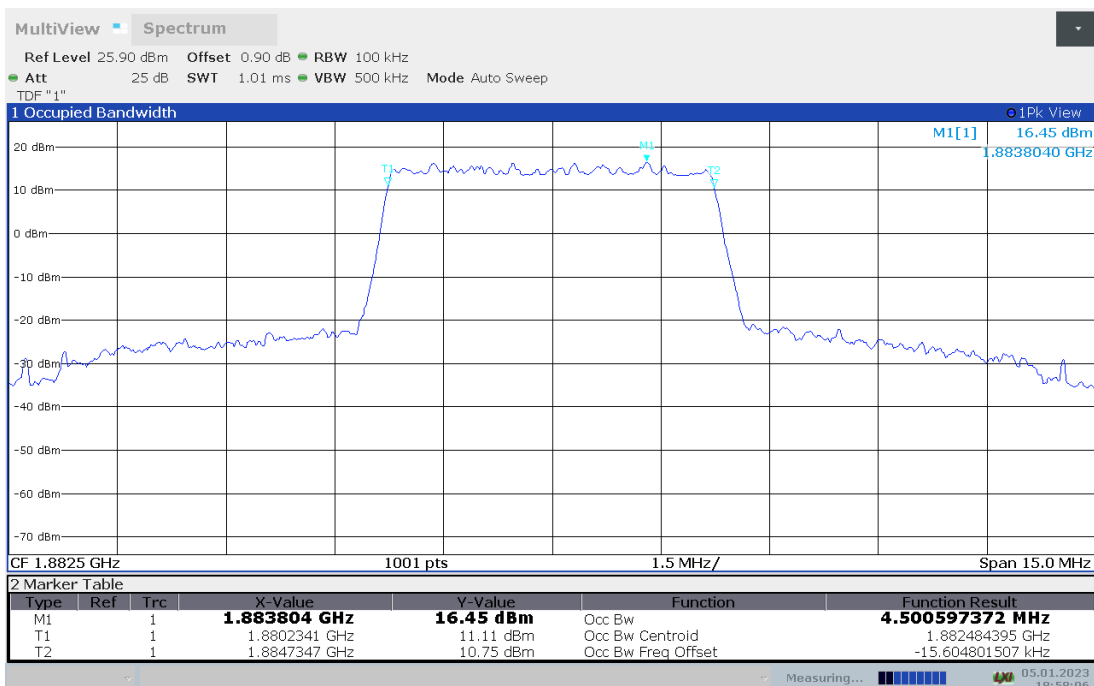

n25,5MHz Bandwidth,DFT-s-QPSK (99% BW)