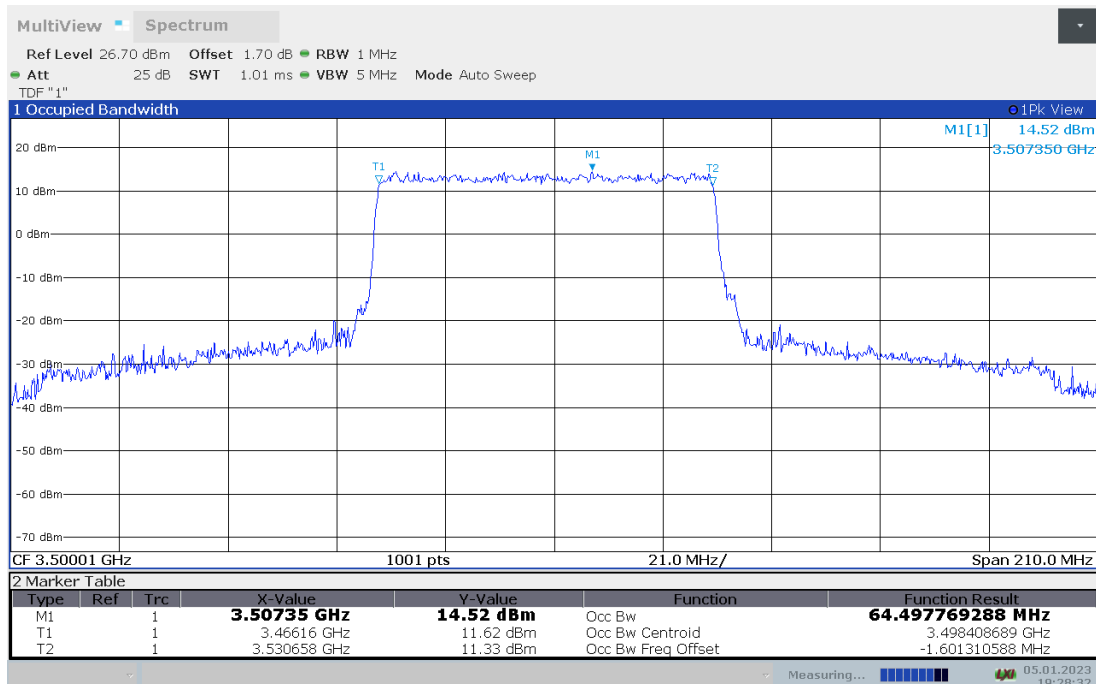

n77L,70MHz Bandwidth,DFT-s-QPSK (99% BW)