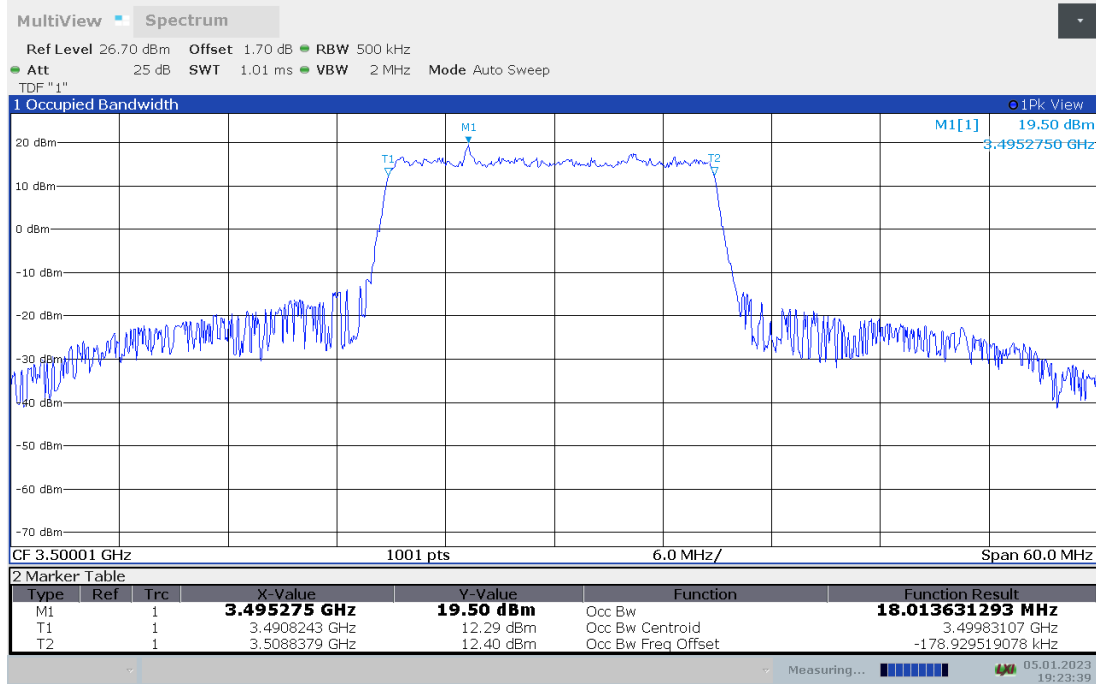

n77L,20MHz(99% BW)

Frequency (MHz)	Occupied Bandwidth (99% BW) (MHz)	
	DFT-s-pi/2 BPSK	DFT-s-QPSK
3500.01	18.014	18.003

n77L,20MHz Bandwidth,DFT-s-pi/2 BPSK (99% BW)