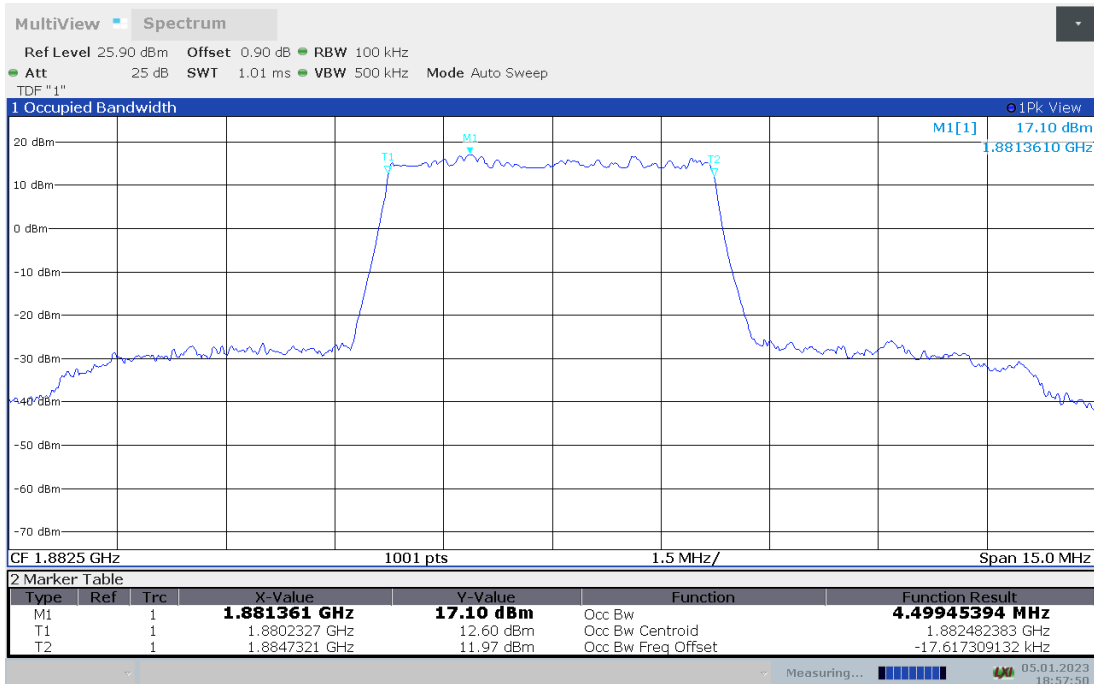

n25

n25,5MHz(99% BW)

Frequency (MHz)	Occupied Bandwidth (99% BW) (MHz)	
	DFT-s-pi/2 BPSK	DFT-s-QPSK
1882.5	4.499	4.501

n25,5MHz Bandwidth,DFT-s-pi/2 BPSK (99% BW)