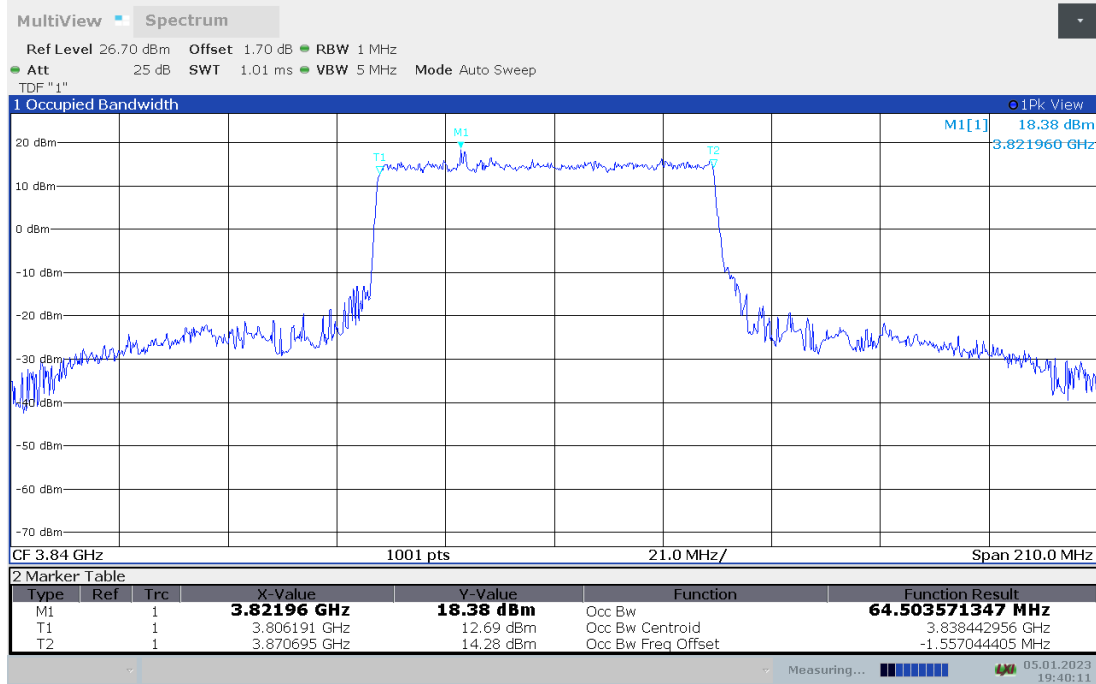

n77H,60MHz(99% BW)

Frequency (MHz)	Occupied Bandwidth (99% BW) (MHz)	
	DFT-s-pi/2 BPSK	DFT-s-QPSK
3840	57.968	58.022

n77H,60MHz Bandwidth,DFT-s-pi/2 BPSK (99% BW)

n77H,60MHz Bandwidth,DFT-s-QPSK (99% BW)

n77H,70MHz(99% BW)

Frequency (MHz)	Occupied Bandwidth (99% BW) (MHz)	
	DFT-s-pi/2 BPSK	DFT-s-QPSK
3840	64.504	64.483

n77H,70MHz Bandwidth,DFT-s-pi/2 BPSK (99% BW)

n77H,70MHz Bandwidth,DFT-s-QPSK (99% BW)