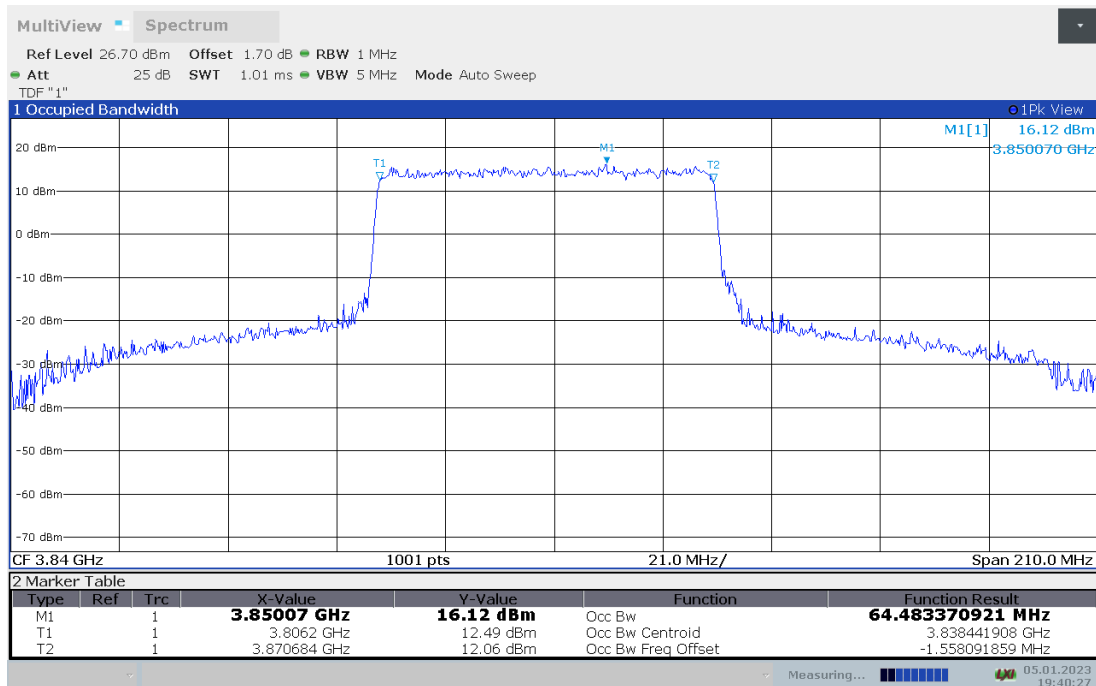

n77H,70MHz Bandwidth,DFT-s-QPSK (99% BW)