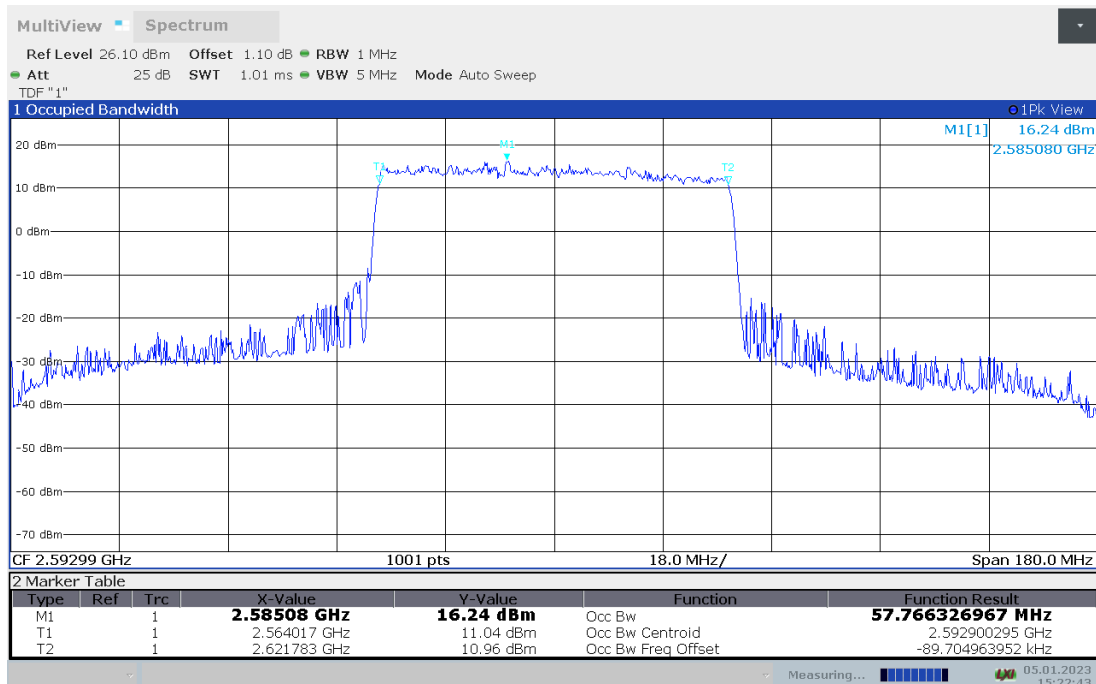

DC_66A_n41A,60MHz Bandwidth,DFT-s-QPSK (99% BW)