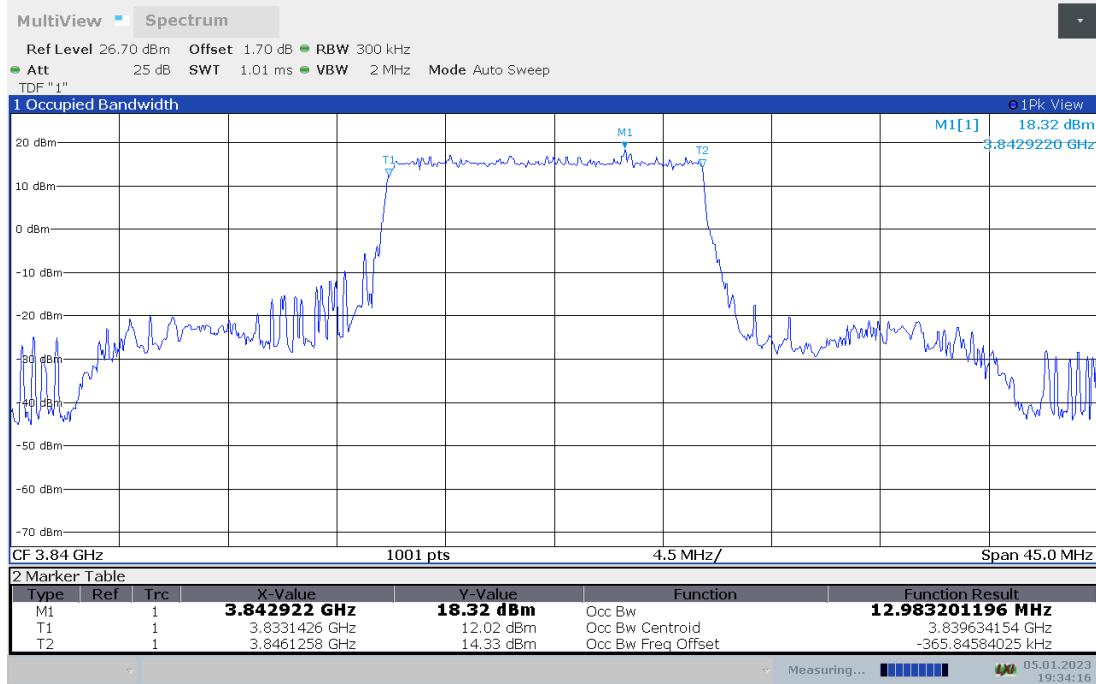

n77H,15MHz(99% BW)

Frequency (MHz)	Occupied Bandwidth (99% BW) (MHz)	
	DFT-s-pi/2 BPSK	DFT-s-QPSK
3840	12.983	12.930

n77H,15MHz Bandwidth,DFT-s-pi/2 BPSK (99% BW)