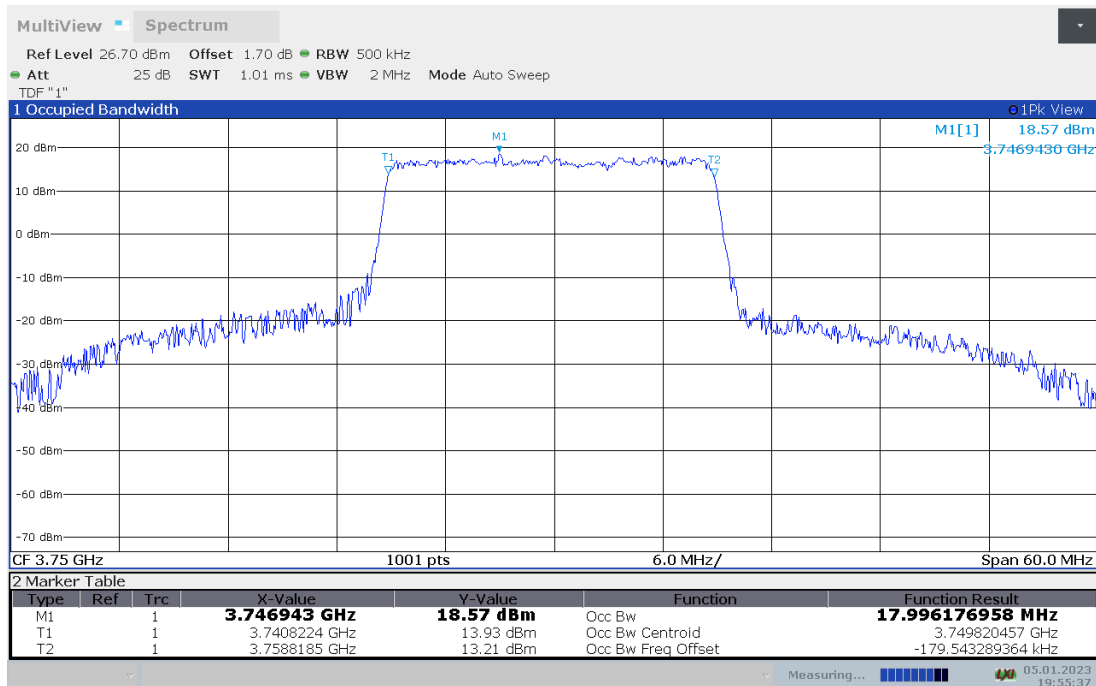

n78H,20MHz Bandwidth,DFT-s-QPSK (99% BW)