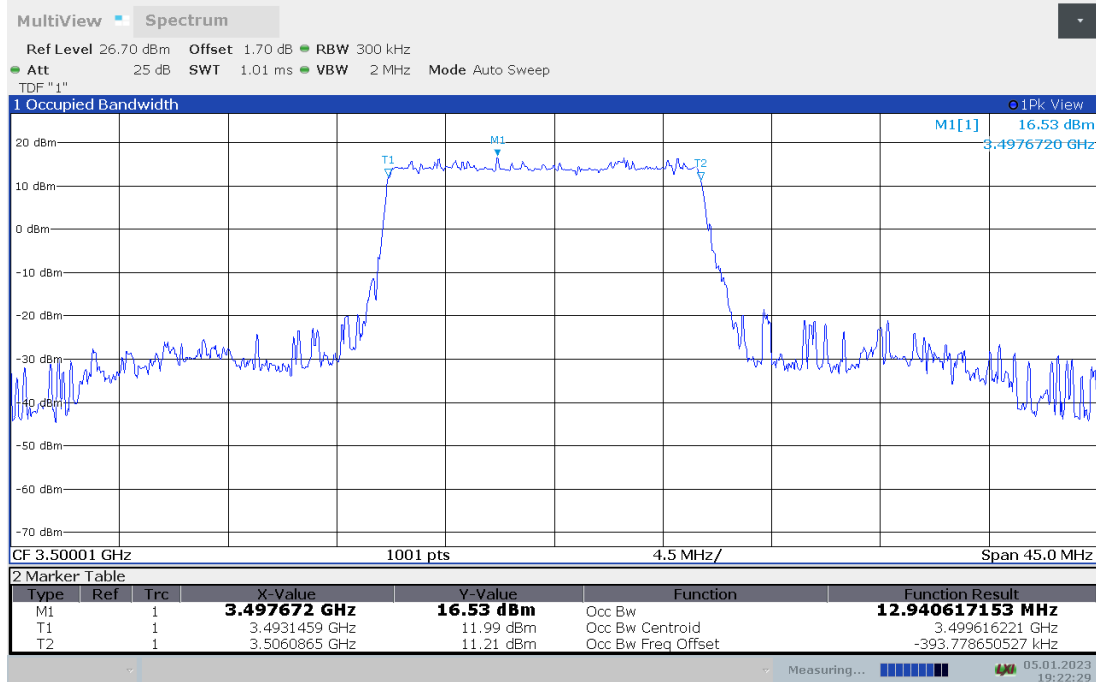

n77L,15MHz(99% BW)

Frequency (MHz)	Occupied Bandwidth (99% BW) (MHz)	
	DFT-s-pi/2 BPSK	DFT-s-QPSK
3500.01	12.941	12.947

n77L,15MHz Bandwidth,DFT-s-pi/2 BPSK (99% BW)