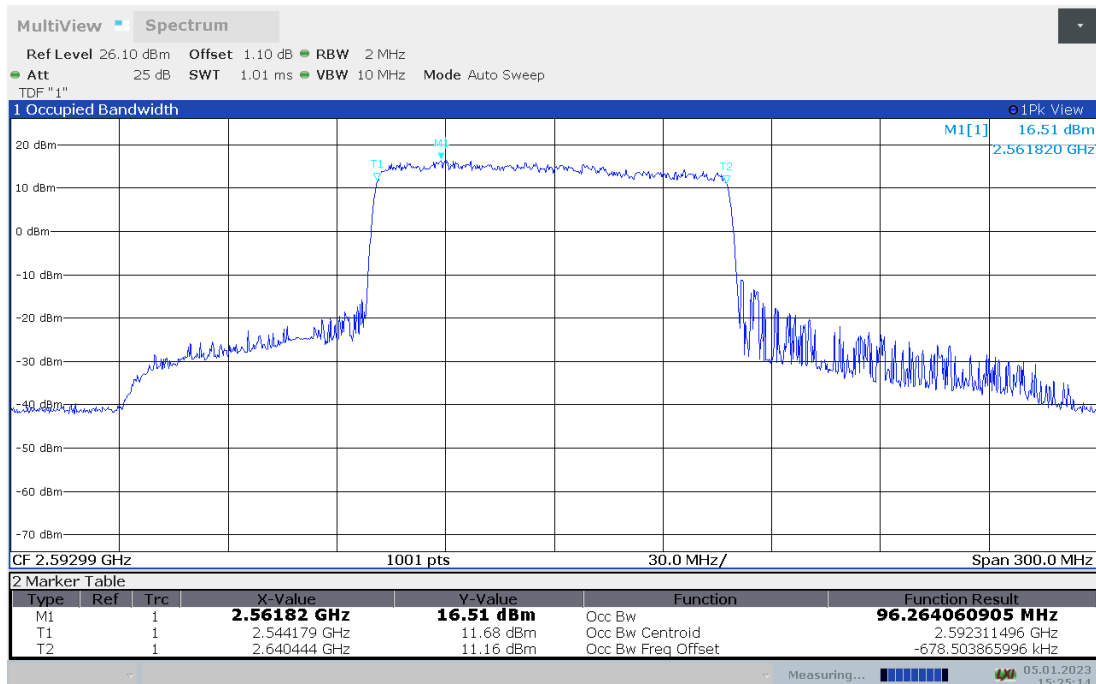

DC_66A_n41A,100MHz Bandwidth,DFT-s-QPSK (99% BW)