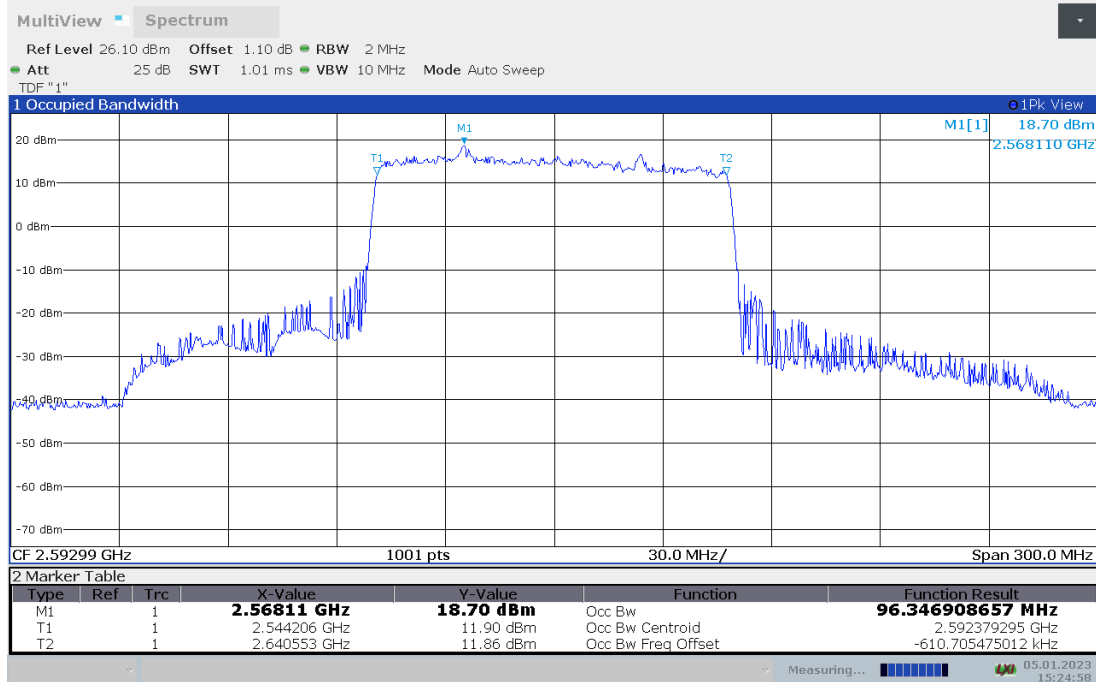

DC_66A_n41A,100MHz(99% BW)

Frequency (MHz)	Occupied Bandwidth (99% BW) (MHz)	
	DFT-s-pi/2 BPSK	DFT-s-QPSK
2592.99	96.347	96.264

DC_66A_n41A,100MHz Bandwidth,DFT-s-pi/2 BPSK (99% BW)