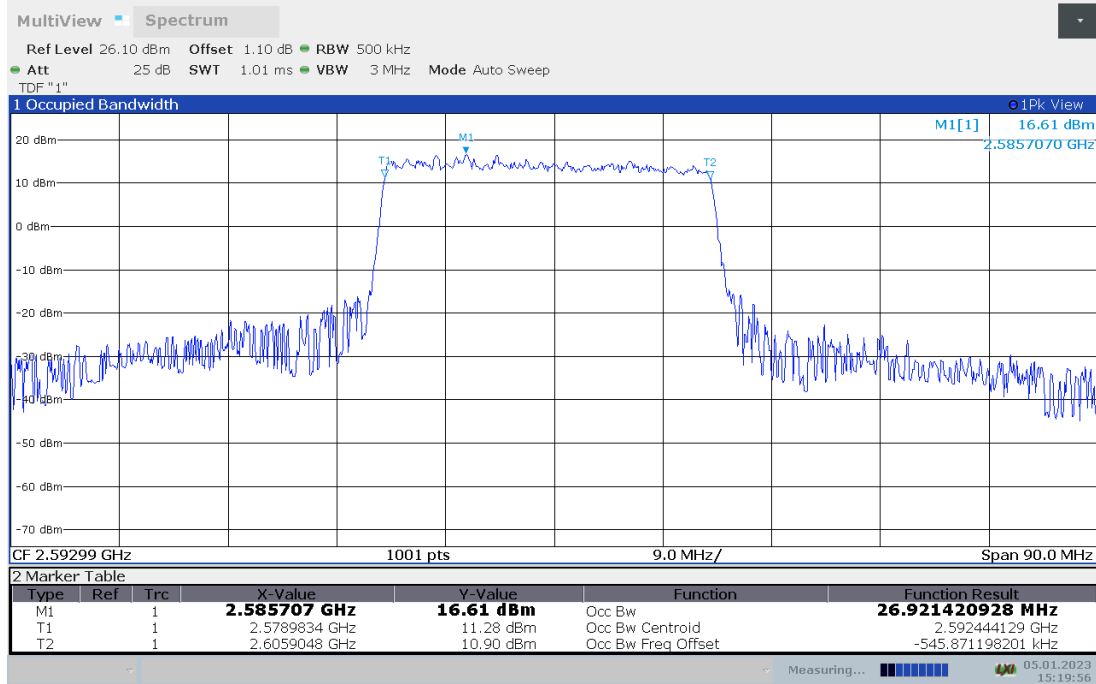

DC_66A_n41A,30MHz(99% BW)

Frequency (MHz)	Occupied Bandwidth (99% BW) (MHz)	
	DFT-s-pi/2 BPSK	DFT-s-QPSK
2592.99	26.921	26.850

DC_66A_n41A,30MHz Bandwidth,DFT-s-pi/2 BPSK (99% BW)