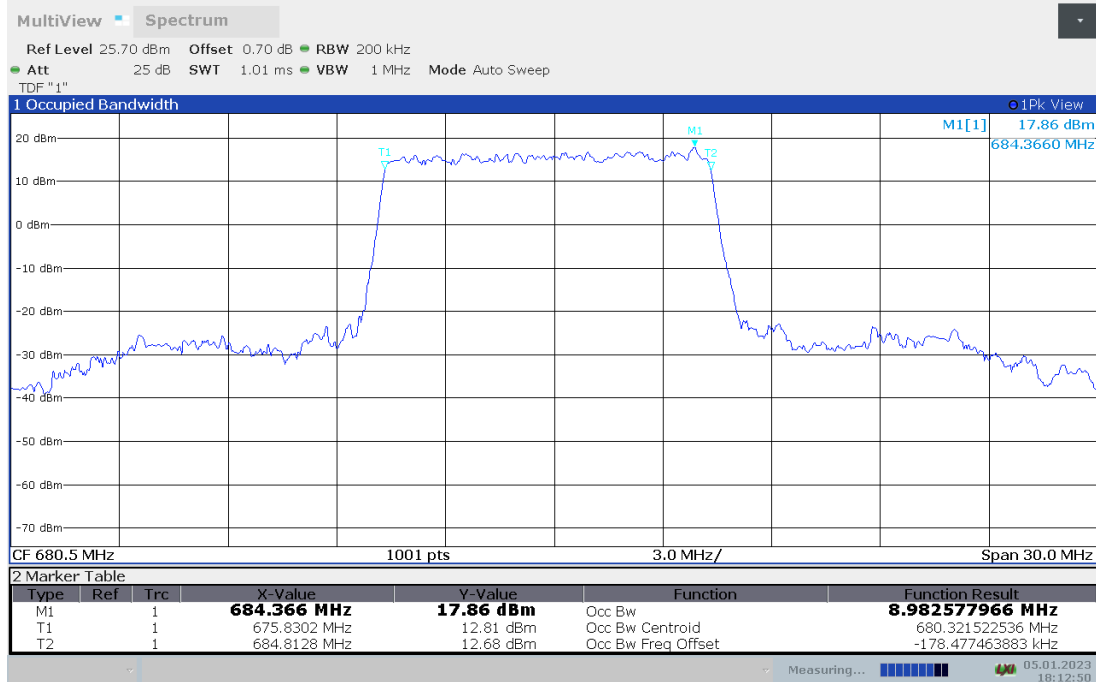

n71,5MHz Bandwidth,DFT-s-pi/2 BPSK (99% BW)

n71,5MHz Bandwidth,DFT-s-QPSK (99% BW)

n71,10MHz(99% BW)

Frequency (MHz)	Occupied Bandwidth (99% BW) (MHz)	
	DFT-s-pi/2 BPSK	DFT-s-QPSK
680.5	8.983	8.974

n71,10MHz Bandwidth,DFT-s-pi/2 BPSK (99% BW)

n71,10MHz Bandwidth,DFT-s-QPSK (99% BW)

n71,15MHz(99% BW)

Frequency (MHz)	Occupied Bandwidth (99% BW) (MHz)	
	DFT-s-pi/2 BPSK	DFT-s-QPSK
680.5	13.462	13.439

n71,15MHz Bandwidth,DFT-s-pi/2 BPSK (99% BW)

n71,15MHz Bandwidth,DFT-s-QPSK (99% BW)