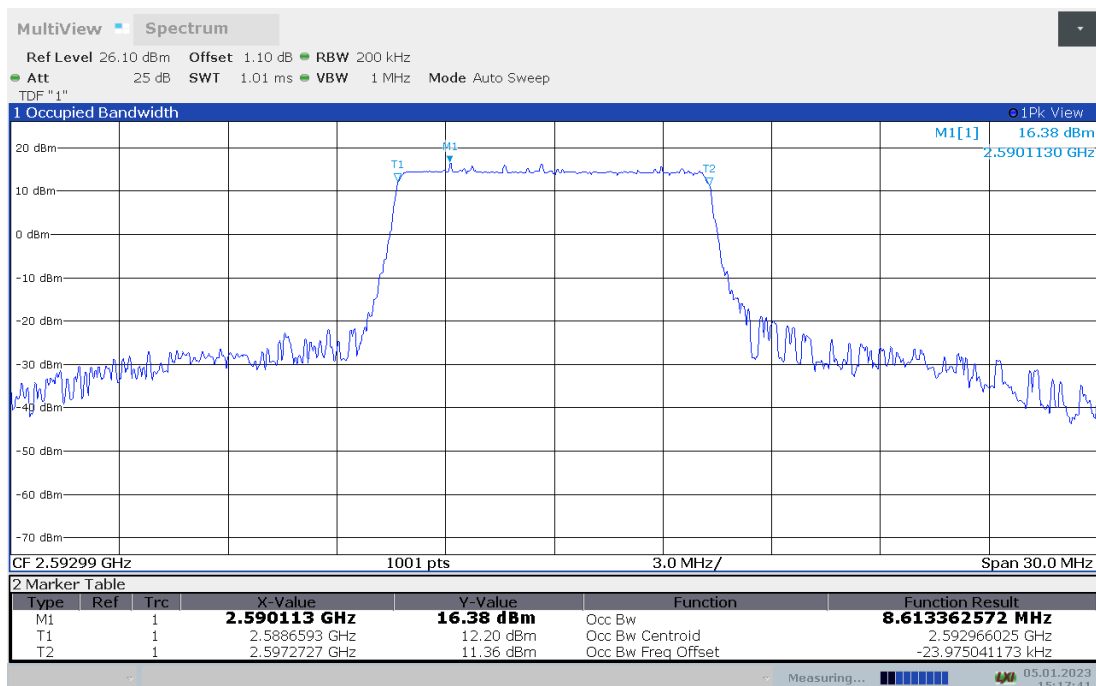

DC_66A_n41A,10MHz Bandwidth,DFT-s-QPSK (99% BW)