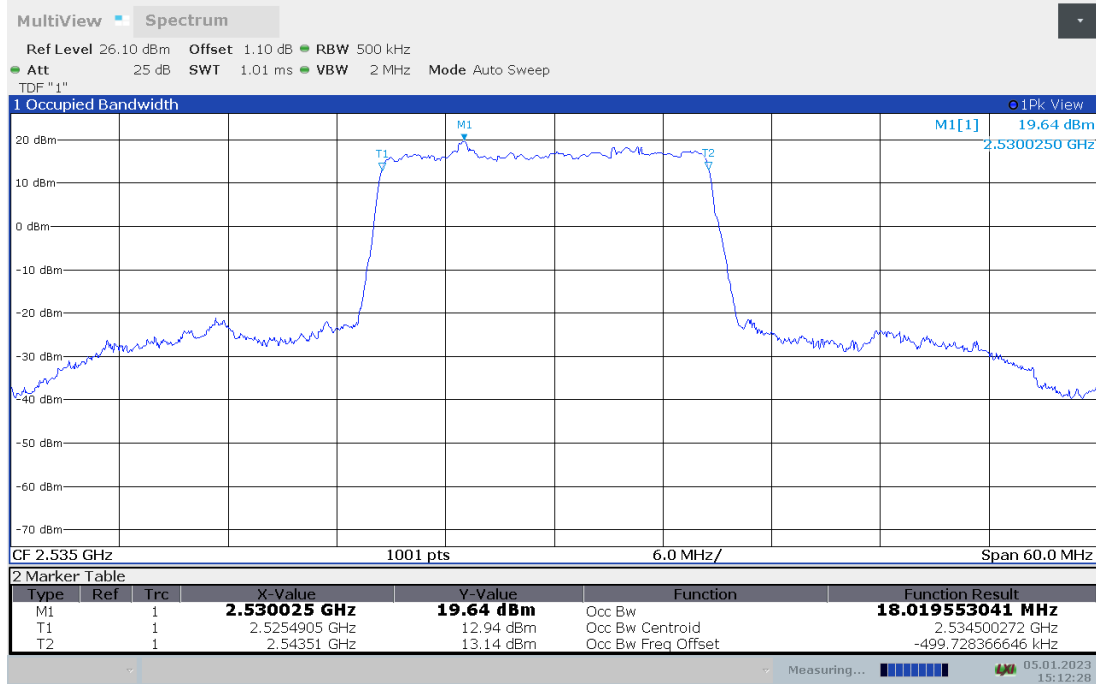

n7,20MHz(99% BW)

Frequency (MHz)	Occupied Bandwidth (99% BW) (MHz)	
	DFT-s-pi/2 BPSK	DFT-s-QPSK
2535	18.020	18.054

n7,20MHz Bandwidth,DFT-s-pi/2 BPSK (99% BW)