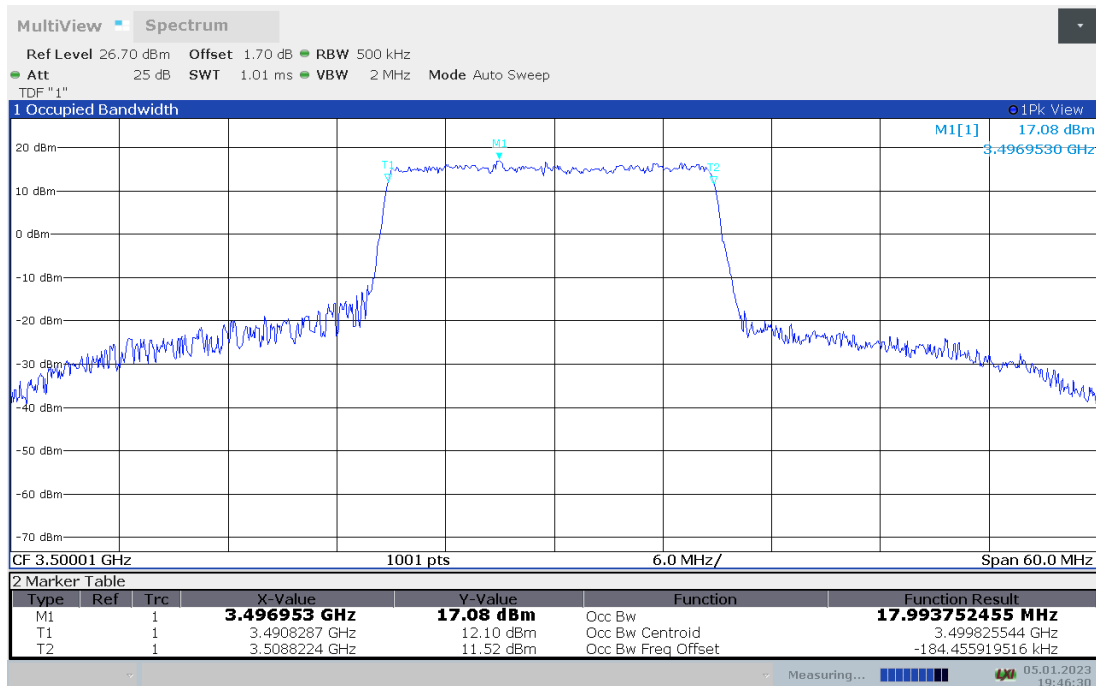

n78L,20MHz Bandwidth,DFT-s-QPSK (99% BW)