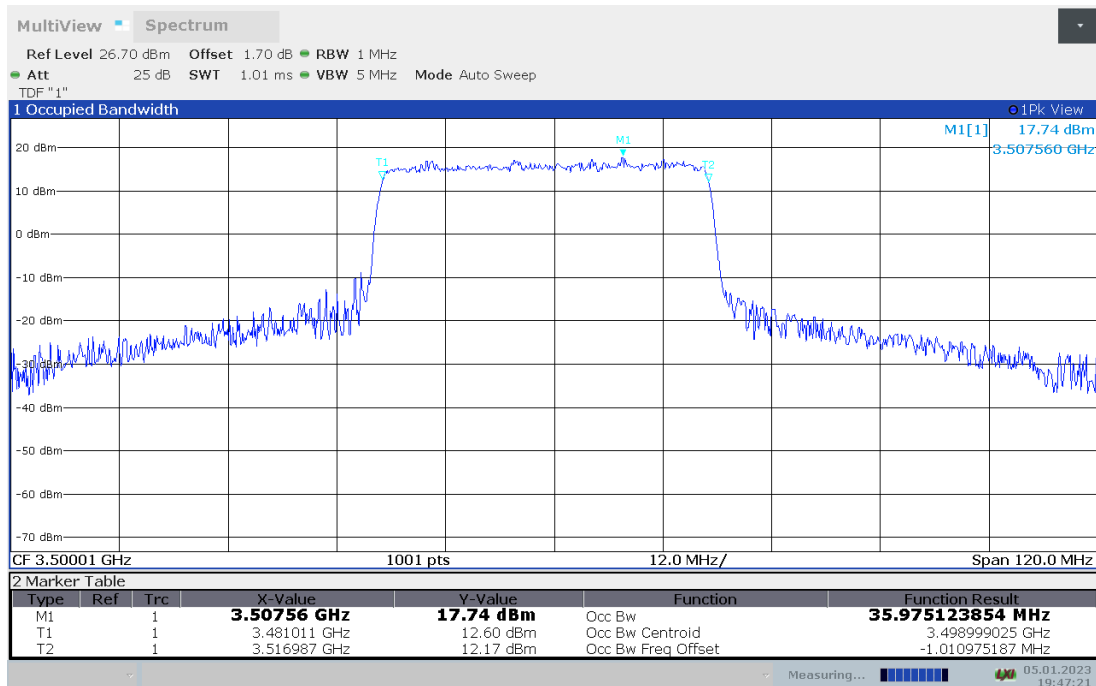

n78L,40MHz Bandwidth,DFT-s-QPSK (99% BW)