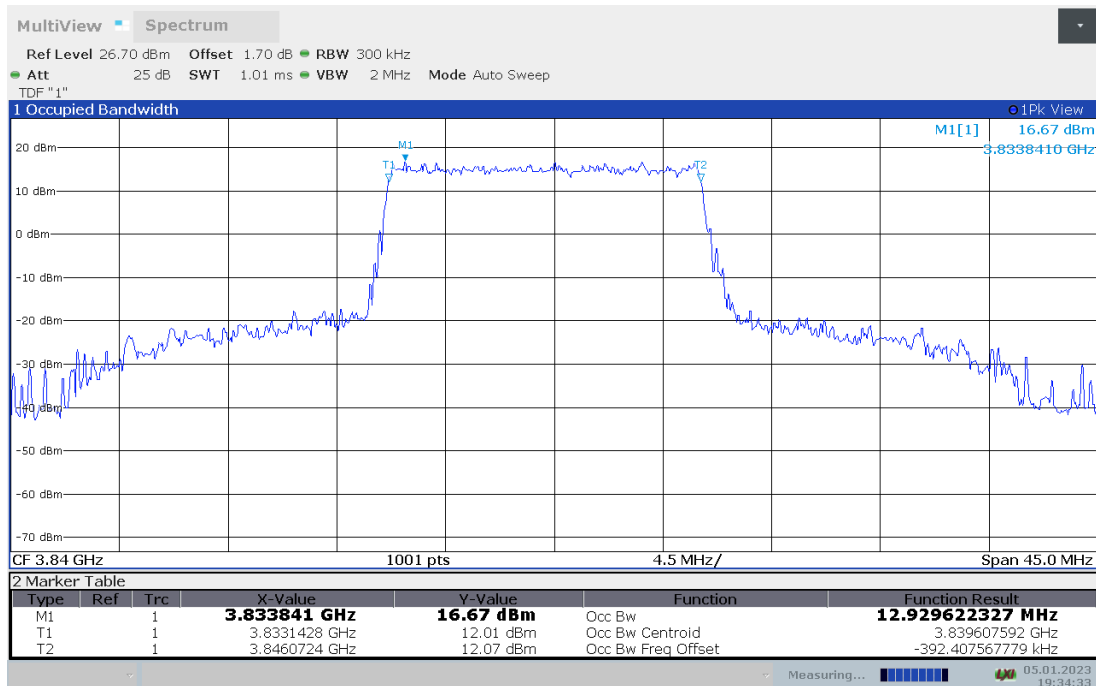

n77H,15MHz Bandwidth,DFT-s-QPSK (99% BW)