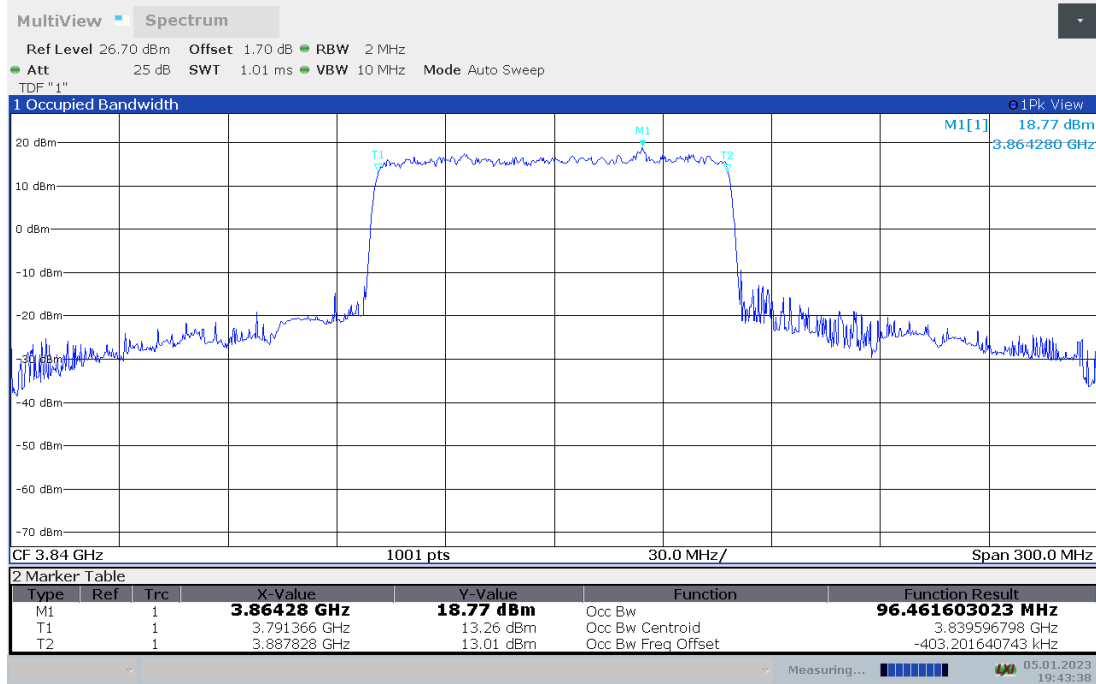

n77H,100MHz(99% BW)

Frequency (MHz)	Occupied Bandwidth (99% BW) (MHz)	
	DFT-s-pi/2 BPSK	DFT-s-QPSK
3840	96.462	96.320

n77H,100MHz Bandwidth,DFT-s-pi/2 BPSK (99% BW)