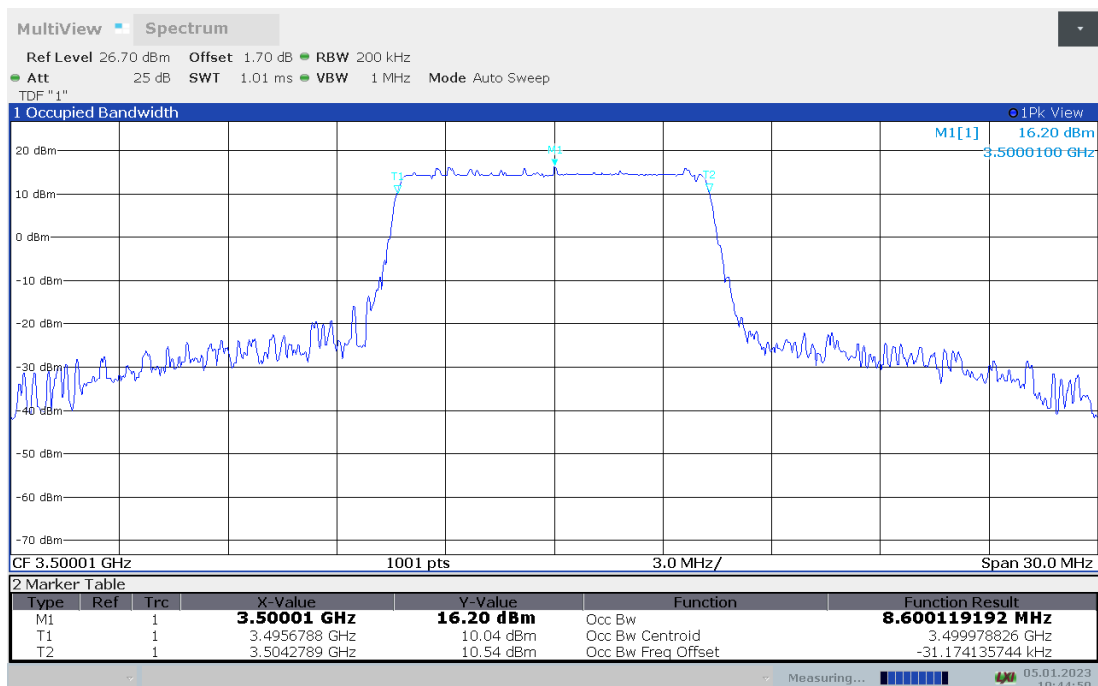

n78L

n78L,10MHz(99% BW)

Frequency (MHz)	Occupied Bandwidth (99% BW) (MHz)	
	DFT-s-pi/2 BPSK	DFT-s-QPSK
3500.01	8.641	8.600

n78L,10MHz Bandwidth,DFT-s-pi/2 BPSK (99% BW)

n78L,10MHz Bandwidth,DFT-s-QPSK (99% BW)