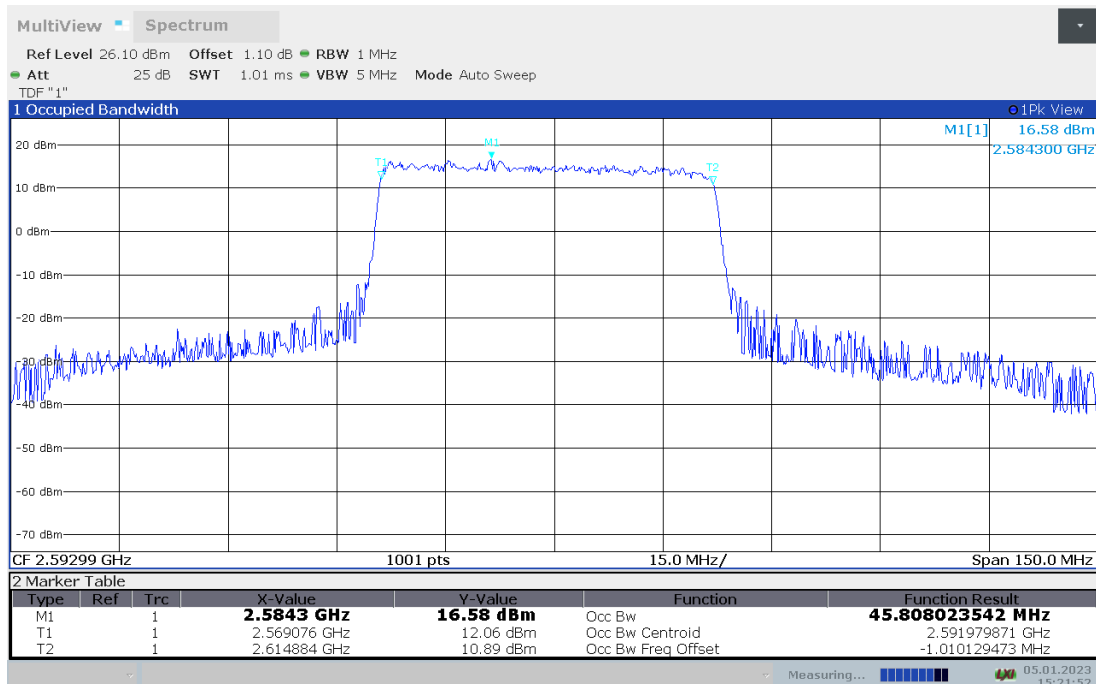

DC_66A_n41A,50MHz Bandwidth,DFT-s-QPSK (99% BW)