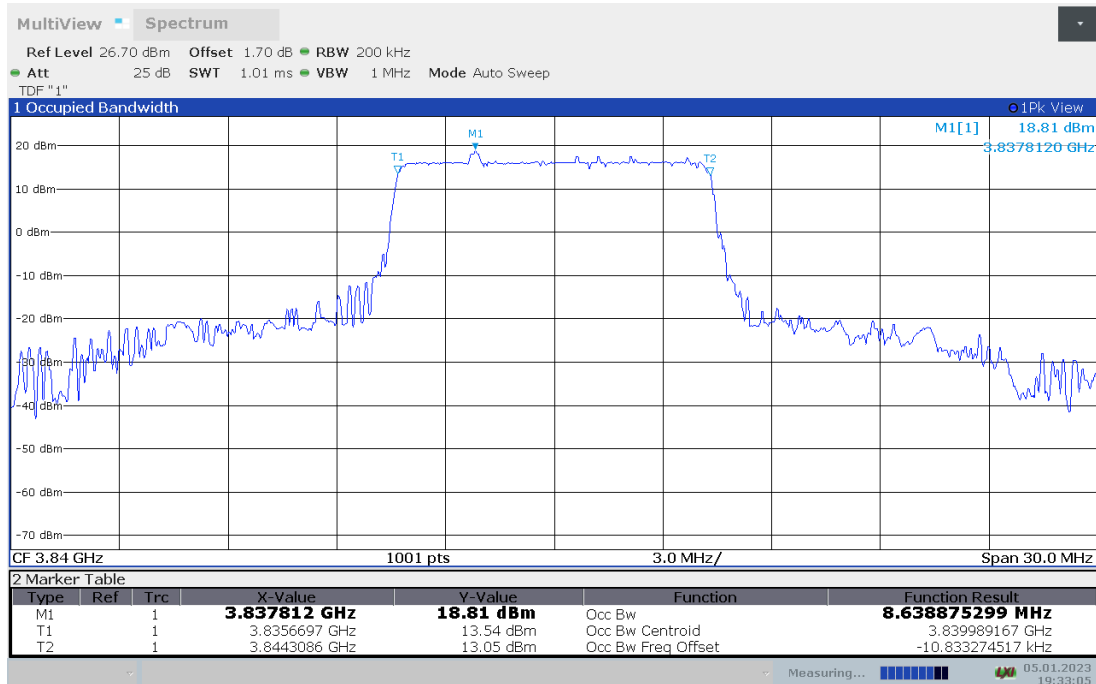

n77H

n77H,10MHz(99% BW)

Frequency (MHz)	Occupied Bandwidth (99% BW) (MHz)	
	DFT-s-pi/2 BPSK	DFT-s-QPSK
3840	8.639	8.626

n77H,10MHz Bandwidth,DFT-s-pi/2 BPSK (99% BW)