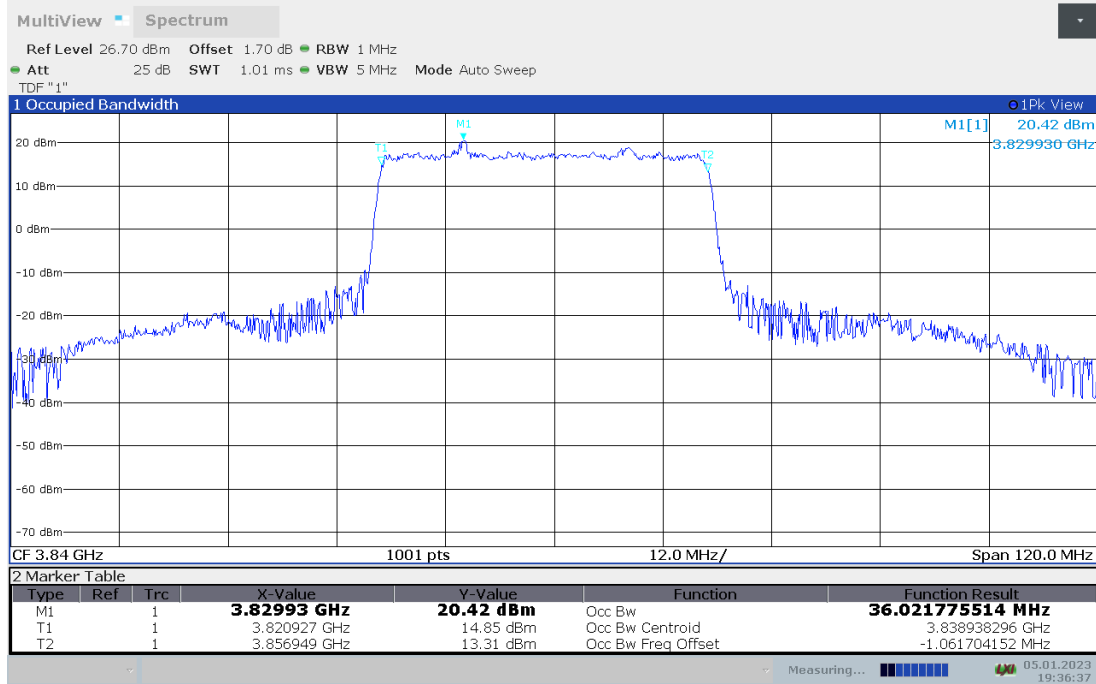

n77H,40MHz(99% BW)

Frequency (MHz)	Occupied Bandwidth (99% BW) (MHz)	
	DFT-s-pi/2 BPSK	DFT-s-QPSK
3840	36.022	35.976

n77H,40MHz Bandwidth,DFT-s-pi/2 BPSK (99% BW)