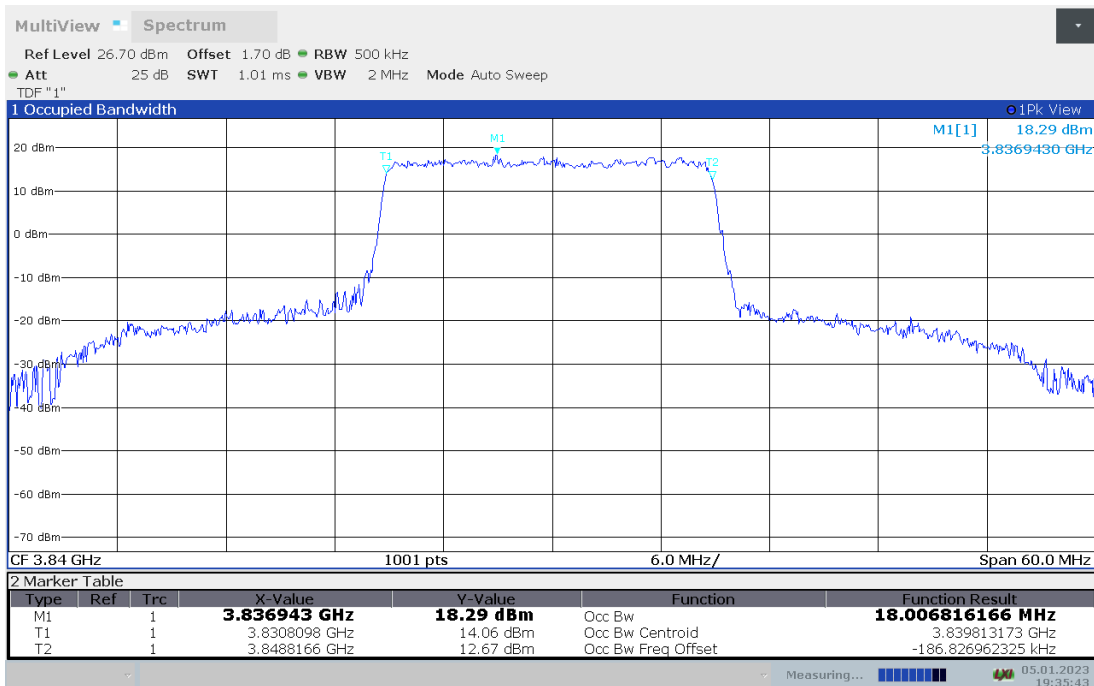

n77H,20MHz Bandwidth,DFT-s-QPSK (99% BW)