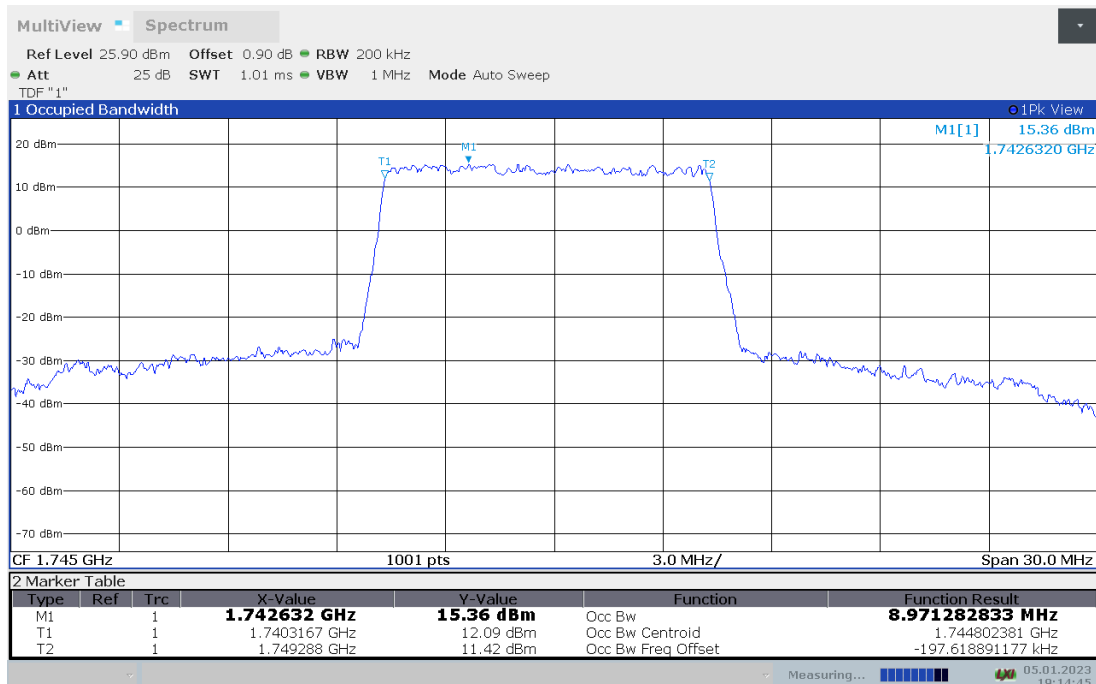

DC_12A_n66A,10MHz Bandwidth,DFT-s-QPSK (99% BW)