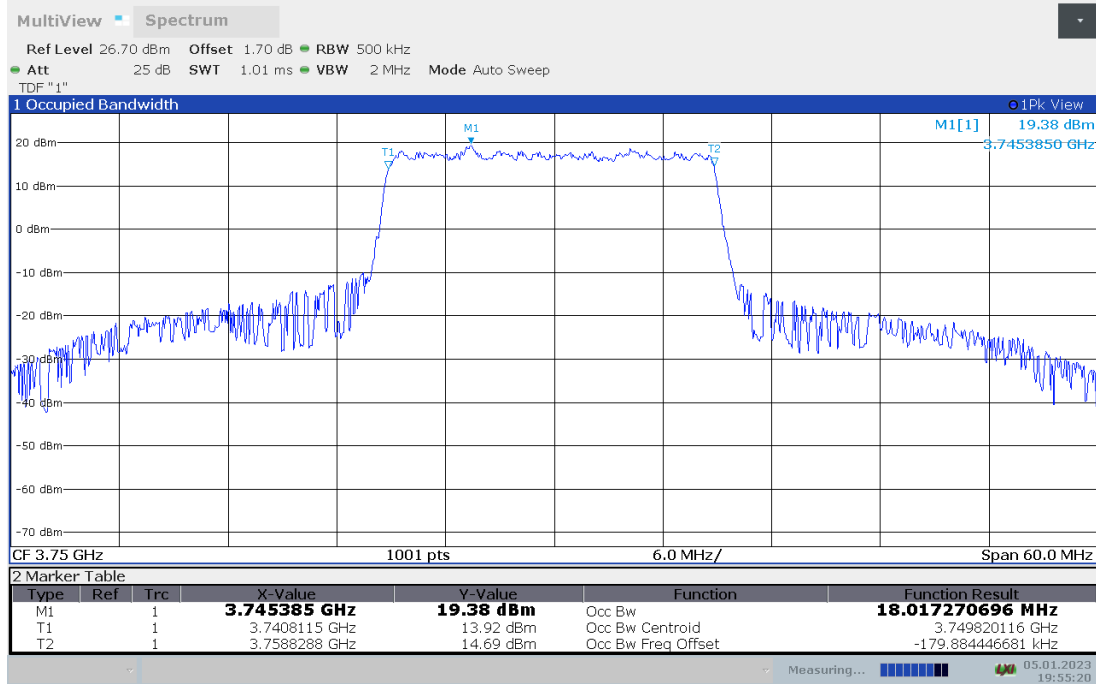

n78H,20MHz(99% BW)

Frequency (MHz)	Occupied Bandwidth (99% BW) (MHz)	
	DFT-s-pi/2 BPSK	DFT-s-QPSK
3750	18.017	17.996

n78H,20MHz Bandwidth,DFT-s-pi/2 BPSK (99% BW)