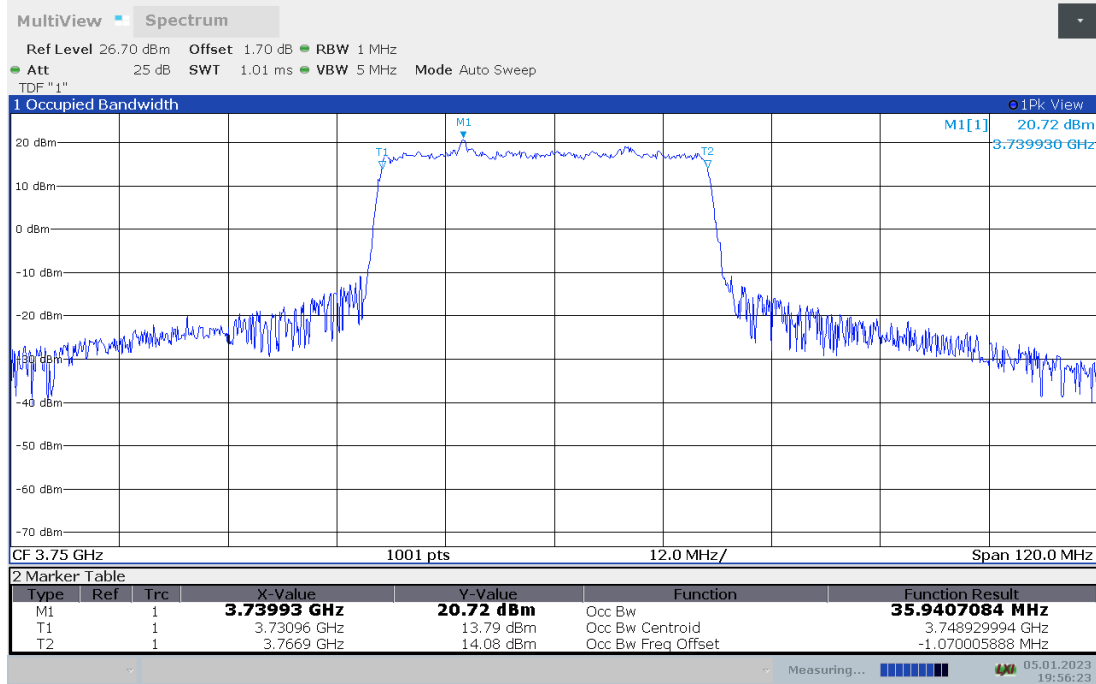

n78H,40MHz(99% BW)

Frequency (MHz)	Occupied Bandwidth (99% BW) (MHz)	
	DFT-s-pi/2 BPSK	DFT-s-QPSK
3750	35.941	35.961

n78H,40MHz Bandwidth,DFT-s-pi/2 BPSK (99% BW)