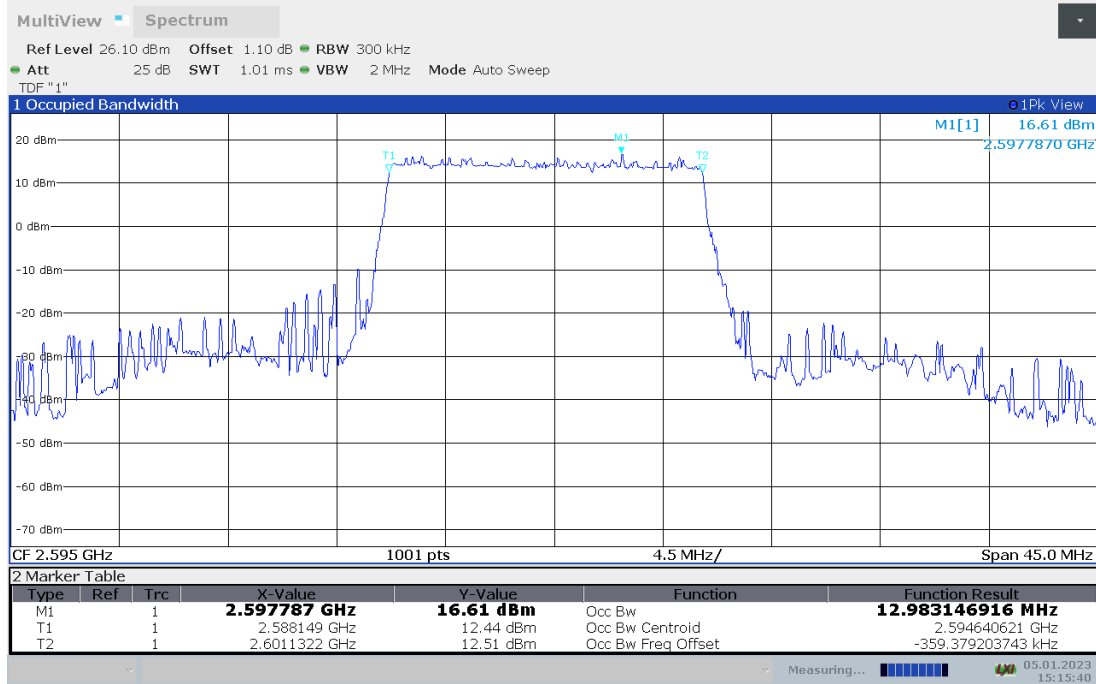

n38,15MHz(99% BW)

Frequency (MHz)	Occupied Bandwidth (99% BW) (MHz)	
	DFT-s-pi/2 BPSK	DFT-s-QPSK
2595	12.983	12.942

n38,15MHz Bandwidth,DFT-s-pi/2 BPSK (99% BW)