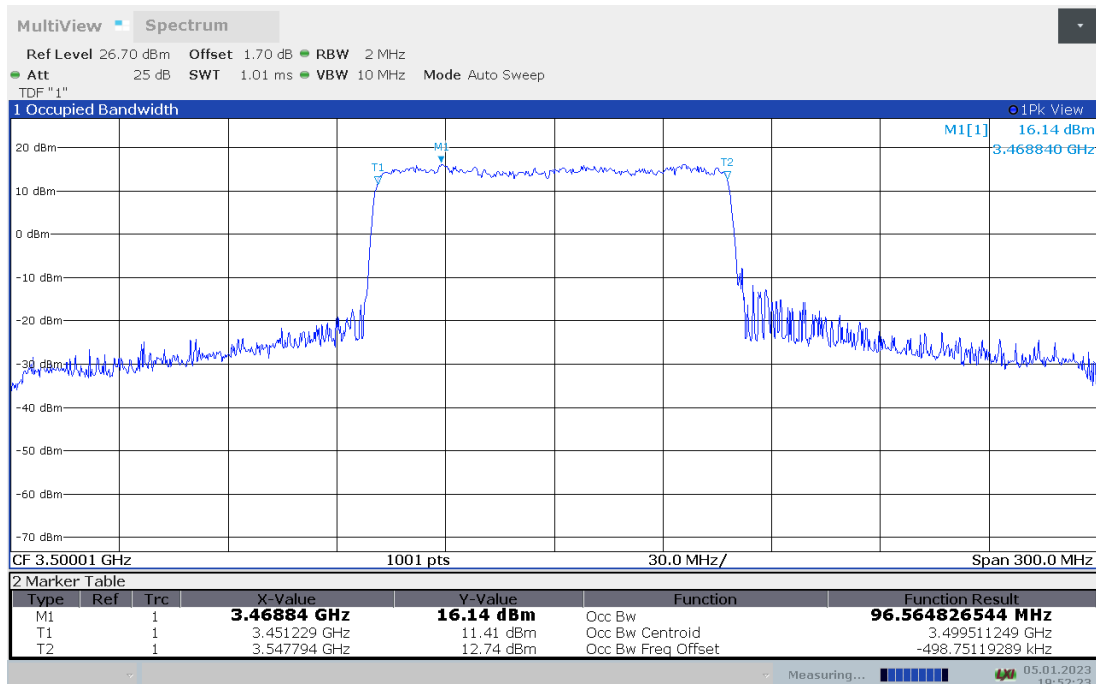

n78L,100MHz Bandwidth,DFT-s-QPSK (99% BW)