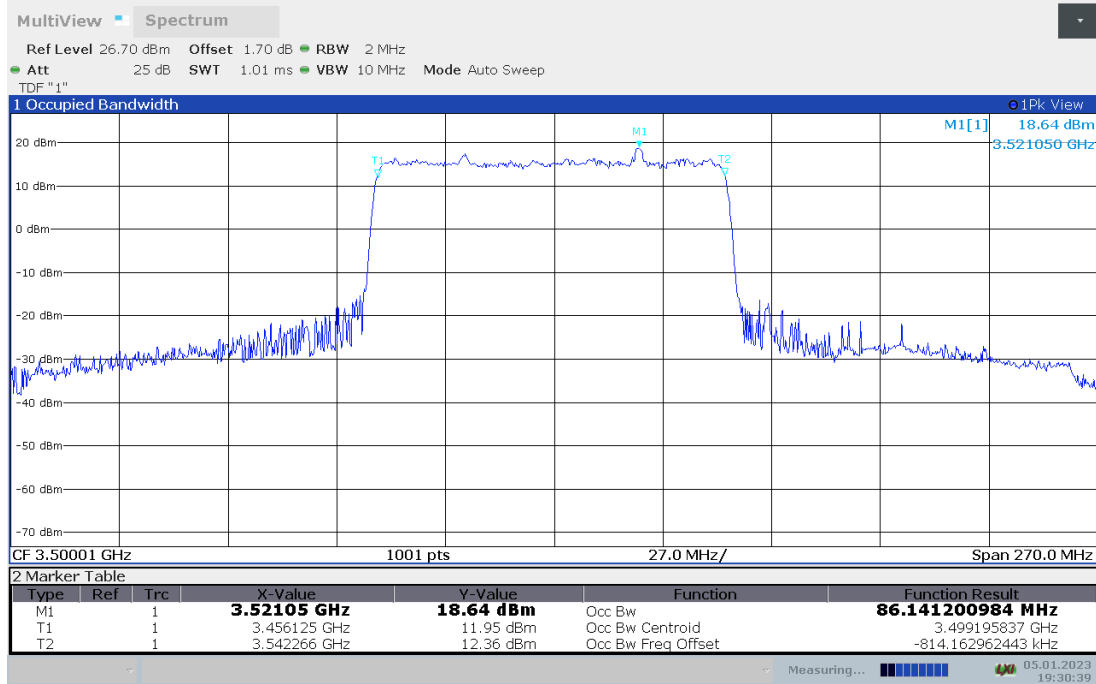

n77L,80MHz(99% BW)

Frequency (MHz)	Occupied Bandwidth (99% BW) (MHz)	
	DFT-s-pi/2 BPSK	DFT-s-QPSK
3500.01	77.849	77.694

n77L,80MHz Bandwidth,DFT-s-pi/2 BPSK (99% BW)

n77L,80MHz Bandwidth,DFT-s-QPSK (99% BW)

n77L,90MHz(99% BW)

Frequency (MHz)	Occupied Bandwidth (99% BW) (MHz)	
	DFT-s-pi/2 BPSK	DFT-s-QPSK
3500.01	86.141	86.314

n77L,90MHz Bandwidth,DFT-s-pi/2 BPSK (99% BW)

n77L,90MHz Bandwidth,DFT-s-QPSK (99% BW)