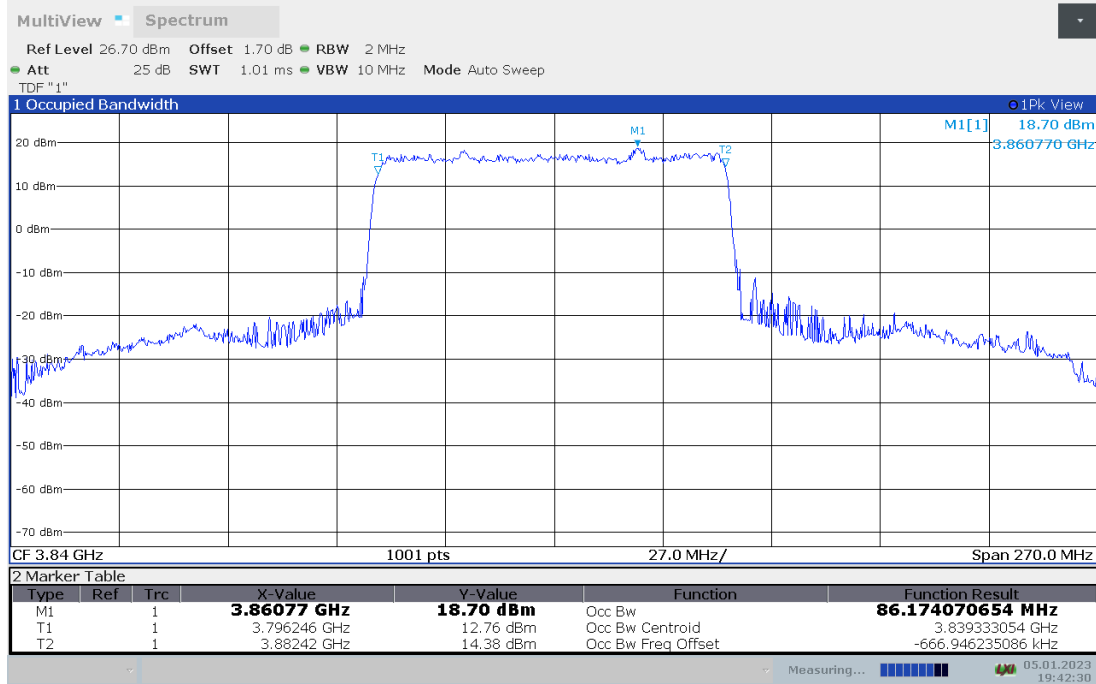

n77H,80MHz(99% BW)

Frequency (MHz)	Occupied Bandwidth (99% BW) (MHz)	
	DFT-s-pi/2 BPSK	DFT-s-QPSK
3840	77.736	77.533

n77H,80MHz Bandwidth,DFT-s-pi/2 BPSK (99% BW)

n77H,80MHz Bandwidth,DFT-s-QPSK (99% BW)

n77H,90MHz(99% BW)

Frequency (MHz)	Occupied Bandwidth (99% BW) (MHz)	
	DFT-s-pi/2 BPSK	DFT-s-QPSK
3840	86.174	86.075

n77H,90MHz Bandwidth,DFT-s-pi/2 BPSK (99% BW)

n77H,90MHz Bandwidth,DFT-s-QPSK (99% BW)