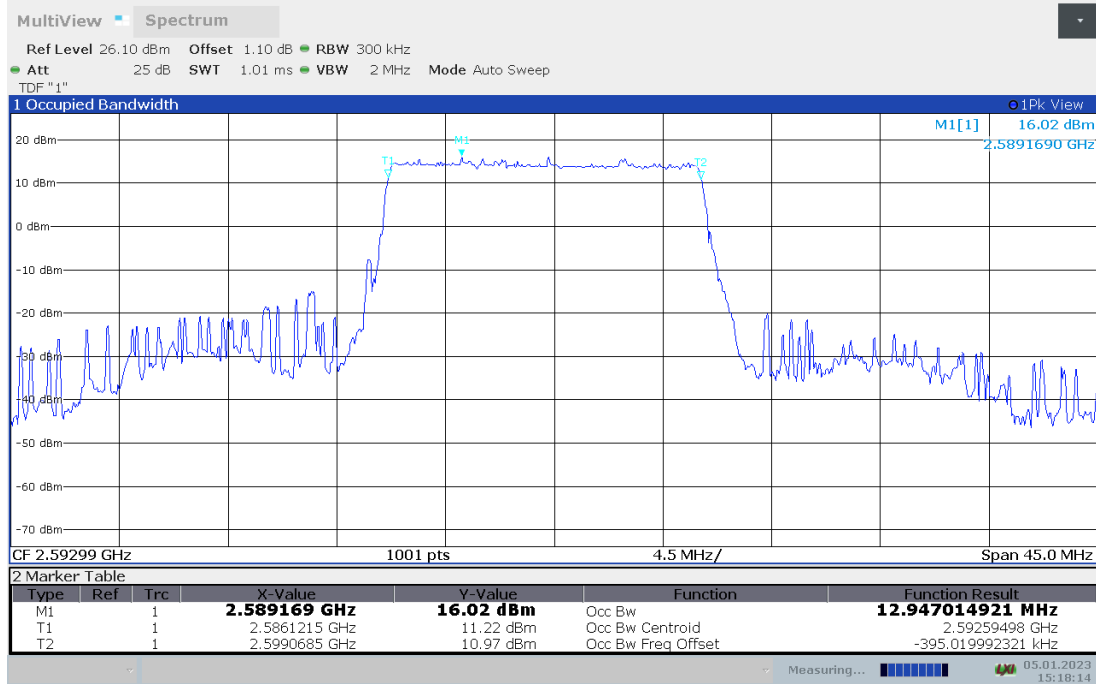

DC_66A_n41A,15MHz(99% BW)

Frequency (MHz)	Occupied Bandwidth (99% BW) (MHz)	
	DFT-s-pi/2 BPSK	DFT-s-QPSK
2592.99	12.947	12.936

DC_66A_n41A,15MHz Bandwidth,DFT-s-pi/2 BPSK (99% BW)