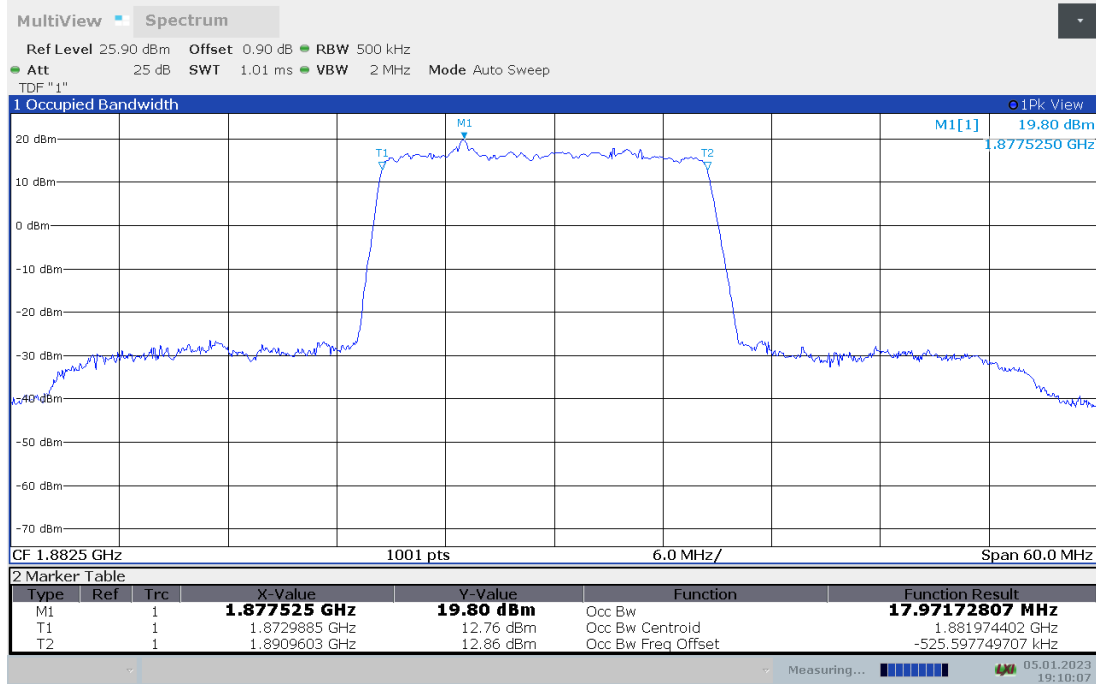

n25,10MHz Bandwidth,DFT-s-QPSK (99% BW)

n25,15MHz(99% BW)

Frequency (MHz)	Occupied Bandwidth (99% BW) (MHz)	
	DFT-s-pi/2 BPSK	DFT-s-QPSK
1882.5	13.466	13.446

n25,15MHz Bandwidth,DFT-s-pi/2 BPSK (99% BW)

n25,15MHz Bandwidth,DFT-s-QPSK (99% BW)

n25,20MHz(99% BW)

Frequency (MHz)	Occupied Bandwidth (99% BW) (MHz)	
	DFT-s-pi/2 BPSK	DFT-s-QPSK
1882.5	17.972	17.979

n25,20MHz Bandwidth,DFT-s-pi/2 BPSK (99% BW)

n25,20MHz Bandwidth,DFT-s-QPSK (99% BW)

n38