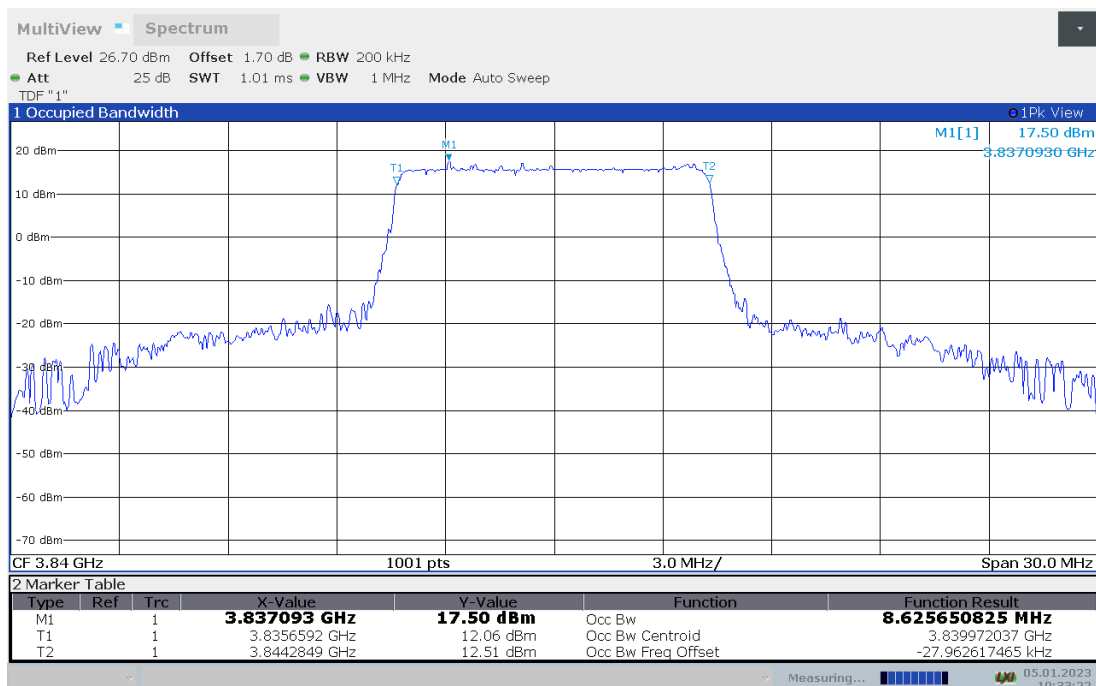

n77H

n77H,10MHz(99% BW)

Frequency (MHz)	Occupied Bandwidth (99% BW) (MHz)	
	DFT-s-pi/2 BPSK	DFT-s-QPSK
3840	8.639	8.626

n77H,10MHz Bandwidth,DFT-s-pi/2 BPSK (99% BW)

n77H,10MHz Bandwidth,DFT-s-QPSK (99% BW)