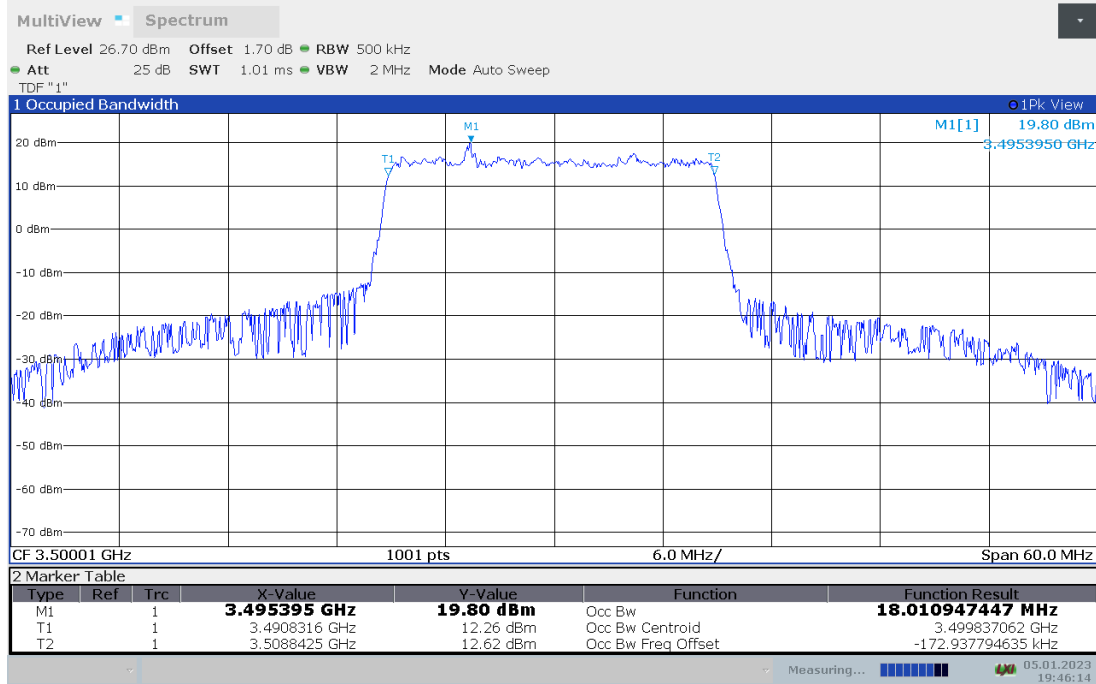

n78L,20MHz(99% BW)

Frequency (MHz)	Occupied Bandwidth (99% BW) (MHz)	
	DFT-s-pi/2 BPSK	DFT-s-QPSK
3500.01	18.011	17.994

n78L,20MHz Bandwidth,DFT-s-pi/2 BPSK (99% BW)