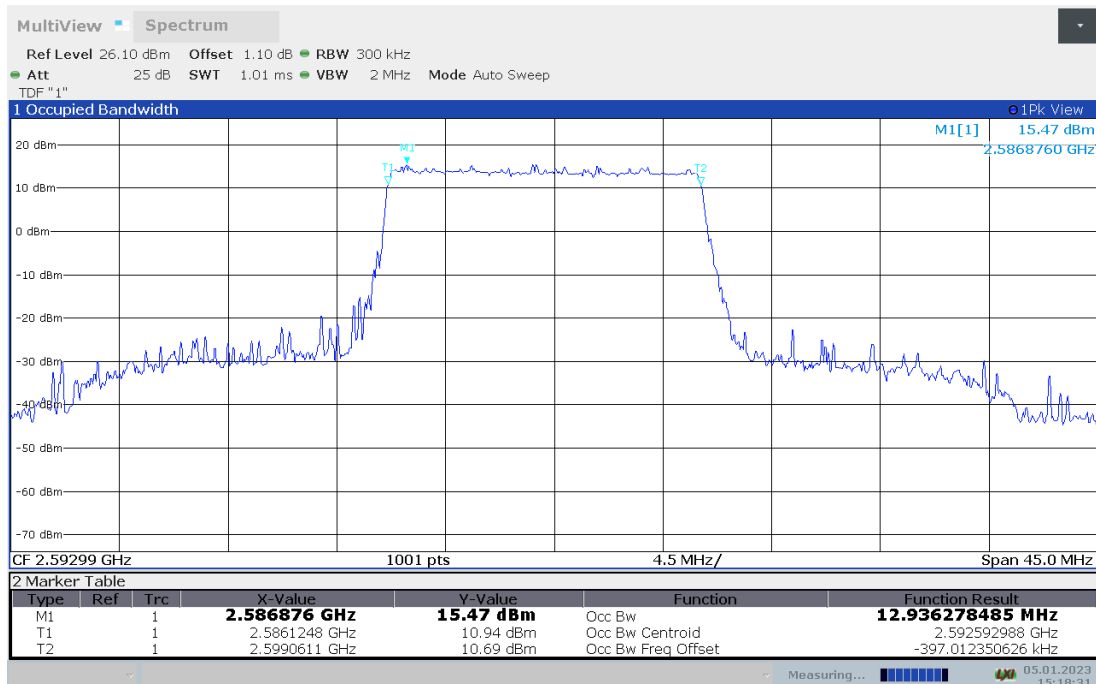

DC_66A_n41A,15MHz Bandwidth,DFT-s-QPSK (99% BW)