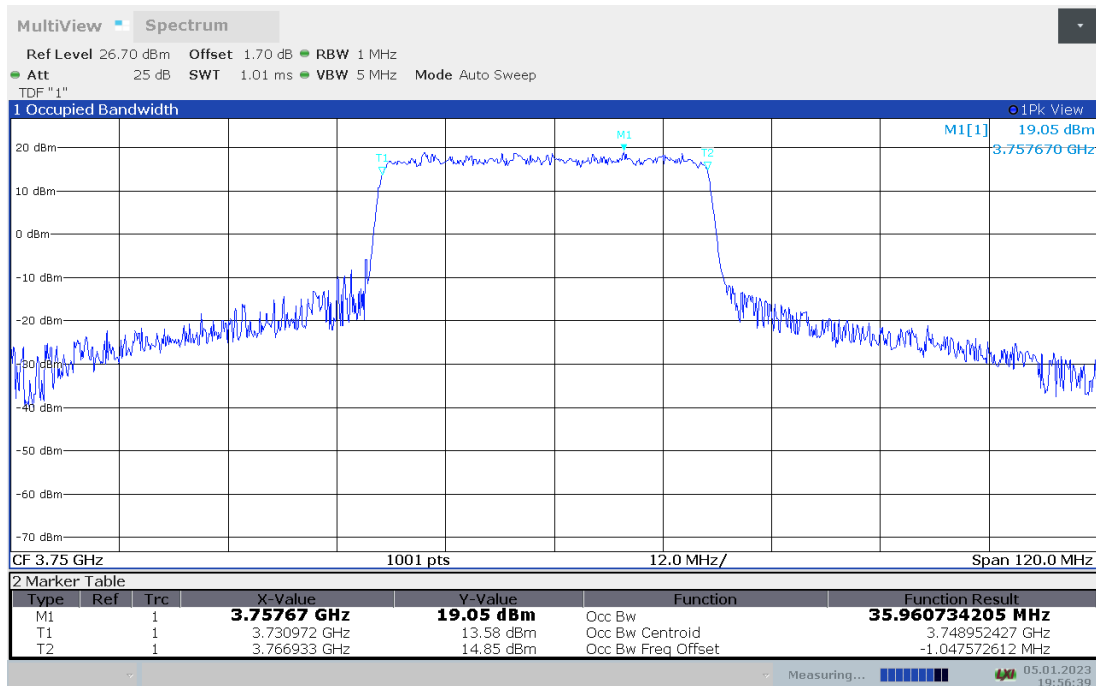

n78H,40MHz Bandwidth,DFT-s-QPSK (99% BW)