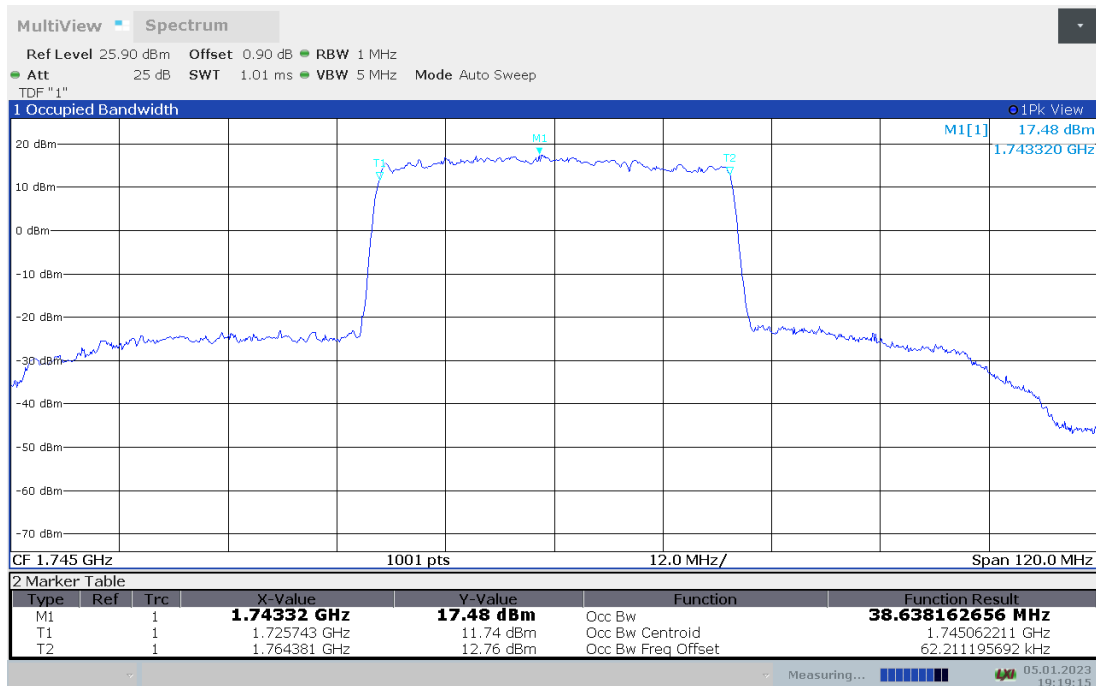

DC_12A_n66A,40MHz Bandwidth,DFT-s-QPSK (99% BW)