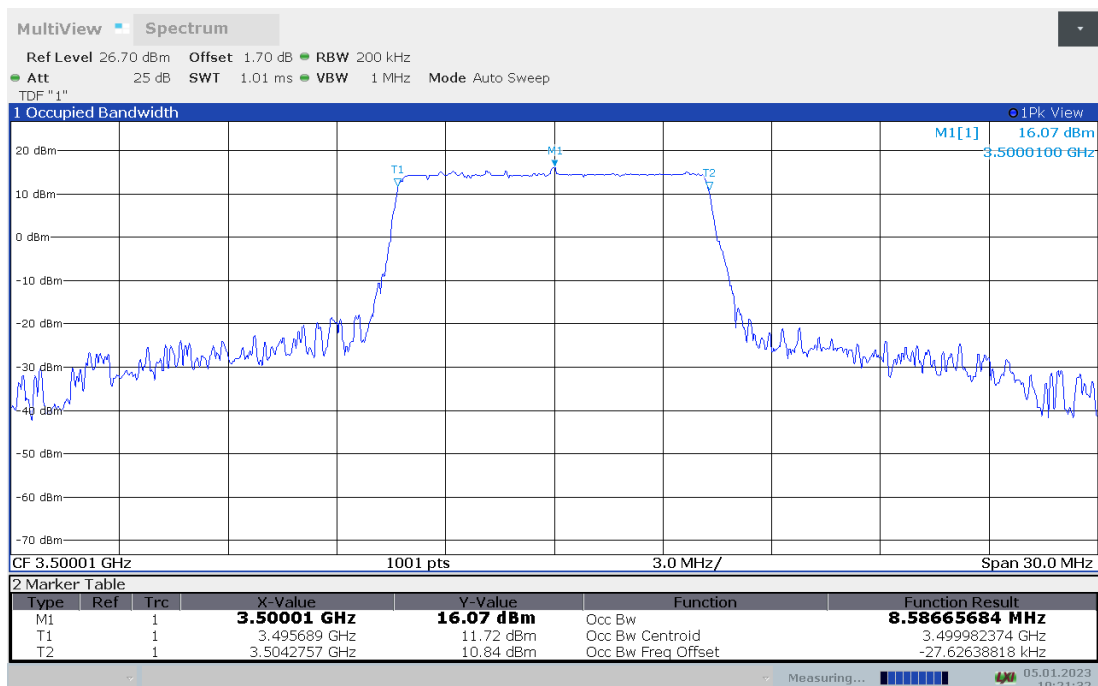

n77L,10MHz Bandwidth,DFT-s-QPSK (99% BW)