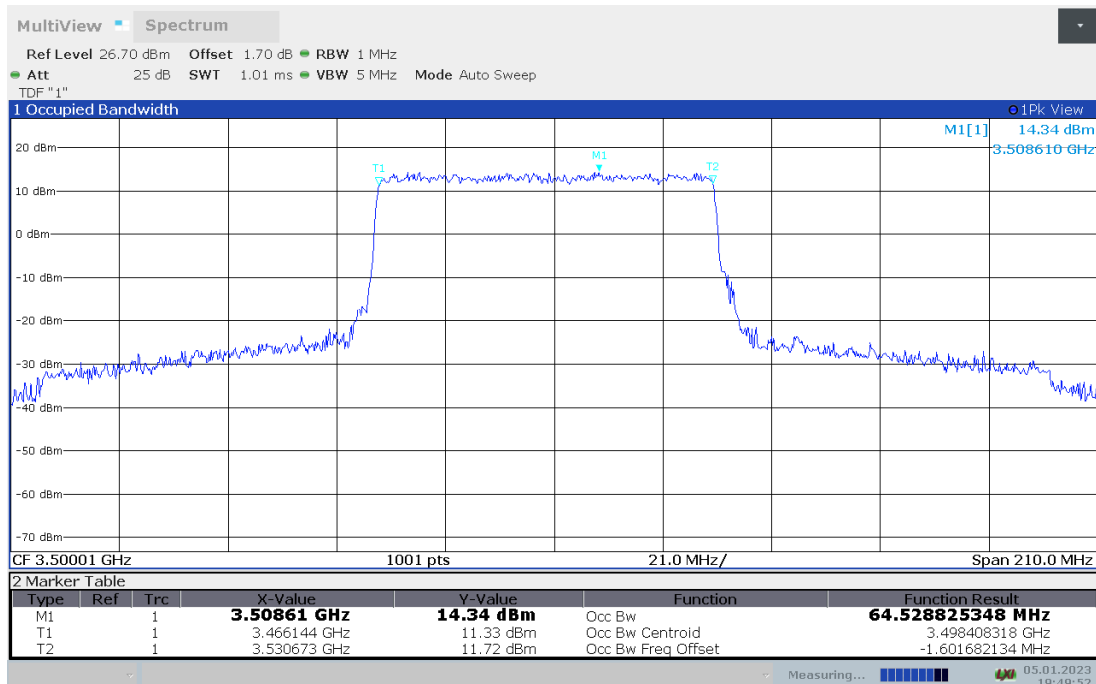

n78L,60MHz(99% BW)

Frequency (MHz)	Occupied Bandwidth (99% BW) (MHz)	
	DFT-s-pi/2 BPSK	DFT-s-QPSK
3500.01	57.991	57.966

n78L,60MHz Bandwidth,DFT-s-pi/2 BPSK (99% BW)

n78L,60MHz Bandwidth,DFT-s-QPSK (99% BW)

n78L,70MHz(99% BW)

Frequency (MHz)	Occupied Bandwidth (99% BW) (MHz)	
	DFT-s-pi/2 BPSK	DFT-s-QPSK
3500.01	64.392	64.529

n78L,70MHz Bandwidth,DFT-s-pi/2 BPSK (99% BW)

n78L,70MHz Bandwidth,DFT-s-QPSK (99% BW)