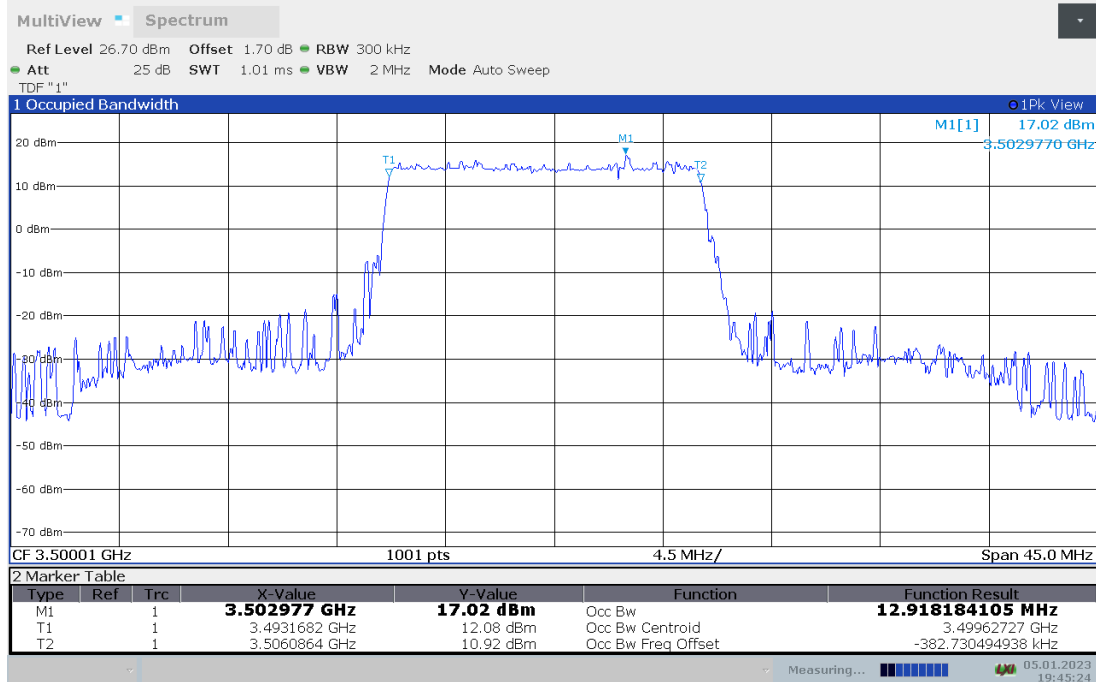

n78L,15MHz(99% BW)

Frequency (MHz)	Occupied Bandwidth (99% BW) (MHz)	
	DFT-s-pi/2 BPSK	DFT-s-QPSK
3500.01	12.918	12.942

n78L,15MHz Bandwidth,DFT-s-pi/2 BPSK (99% BW)