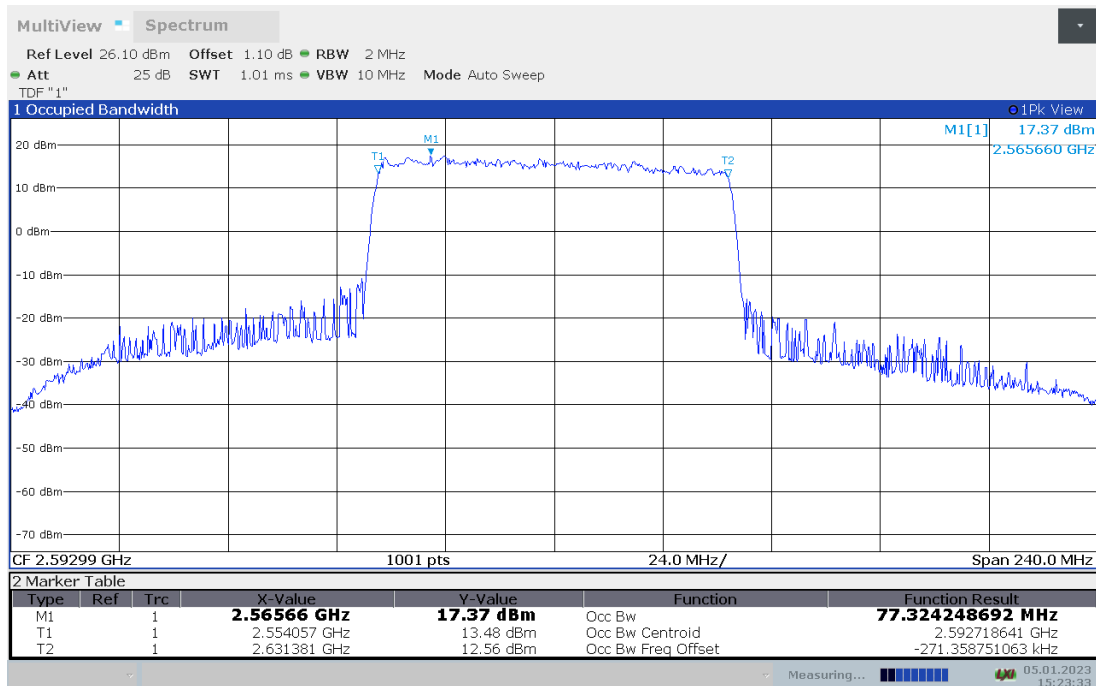

DC_66A_n41A,80MHz Bandwidth,DFT-s-QPSK (99% BW)