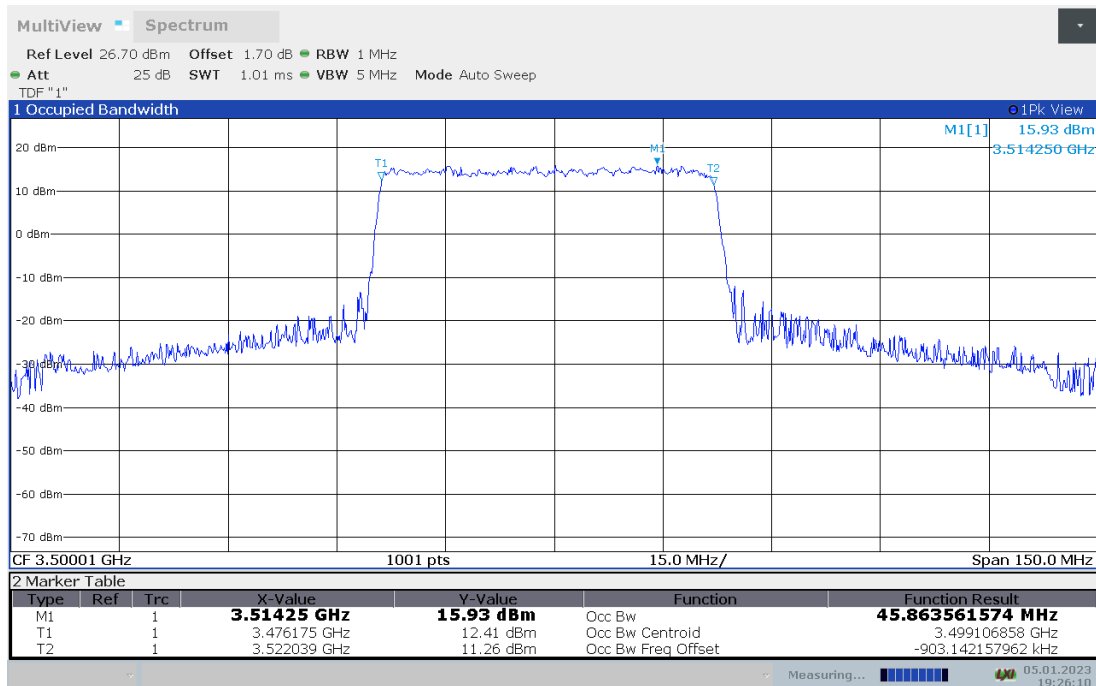

n77L,50MHz Bandwidth,DFT-s-QPSK (99% BW)