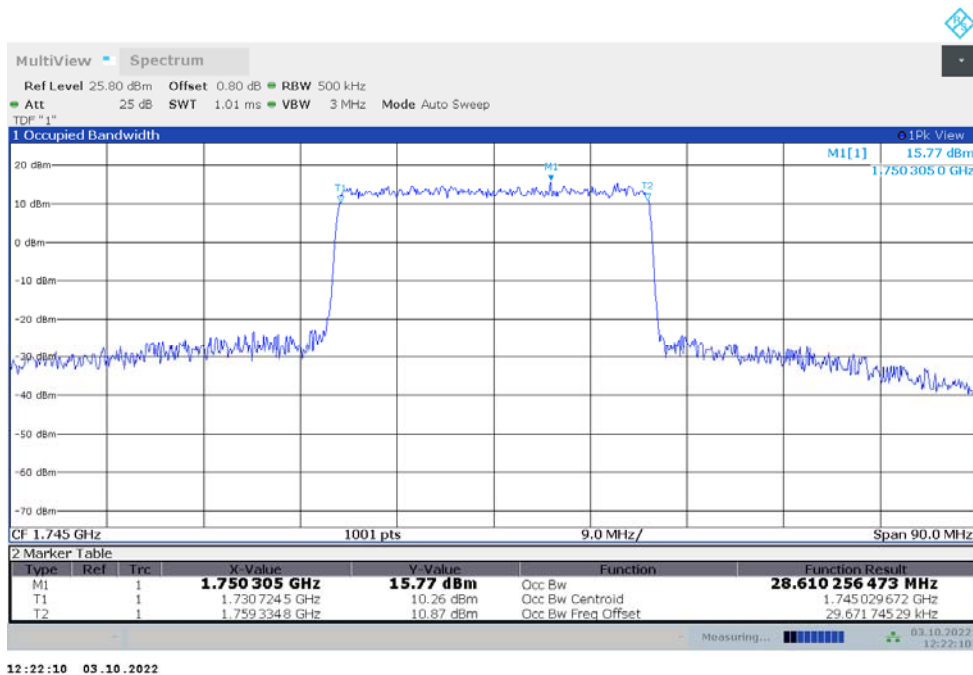

n66,30MHz Bandwidth,DFT-s-QPSK (99% BW)