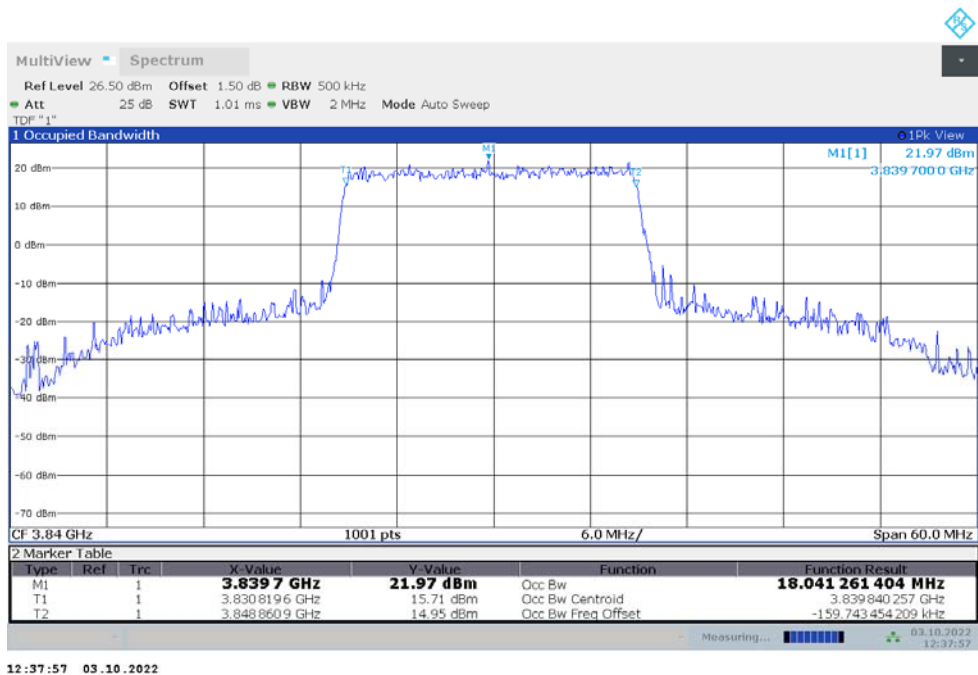

n77H,20MHz Bandwidth,DFT-s-QPSK (99% BW)