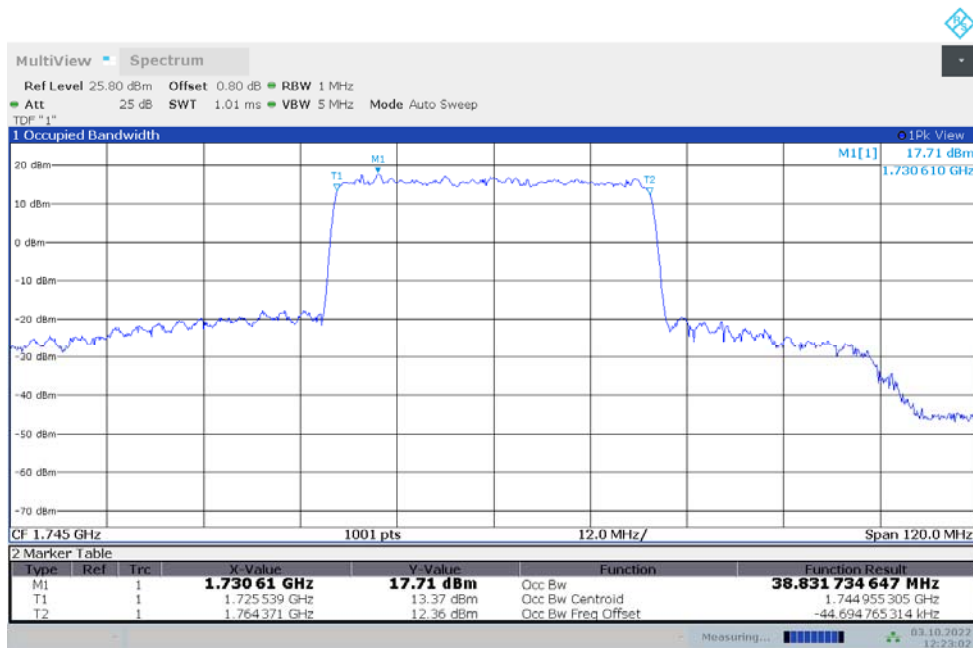

**n66,40MHz(99%)**

Frequency (MHz)	Occupied Bandwidth (99%) (MHz)	
	DFT-s-pi/2 BPSK	DFT-s-QPSK
1745	38.898	38.832

**n66,40MHz Bandwidth,DFT-s-pi/2 BPSK (99% BW)**

12:22:48 03.10.2022

**n66,40MHz Bandwidth,DFT-s-QPSK (99% BW)**

12:23:03 03.10.2022

n71  
n71,5MHz(99%)

Frequency (MHz)	Occupied Bandwidth (99%) (MHz)	
	DFT-s-pi/2 BPSK	DFT-s-QPSK
680.5	4.496	4.517

n71,5MHz Bandwidth,DFT-s-pi/2 BPSK (99% BW)

n71,5MHz Bandwidth,DFT-s-QPSK (99% BW)