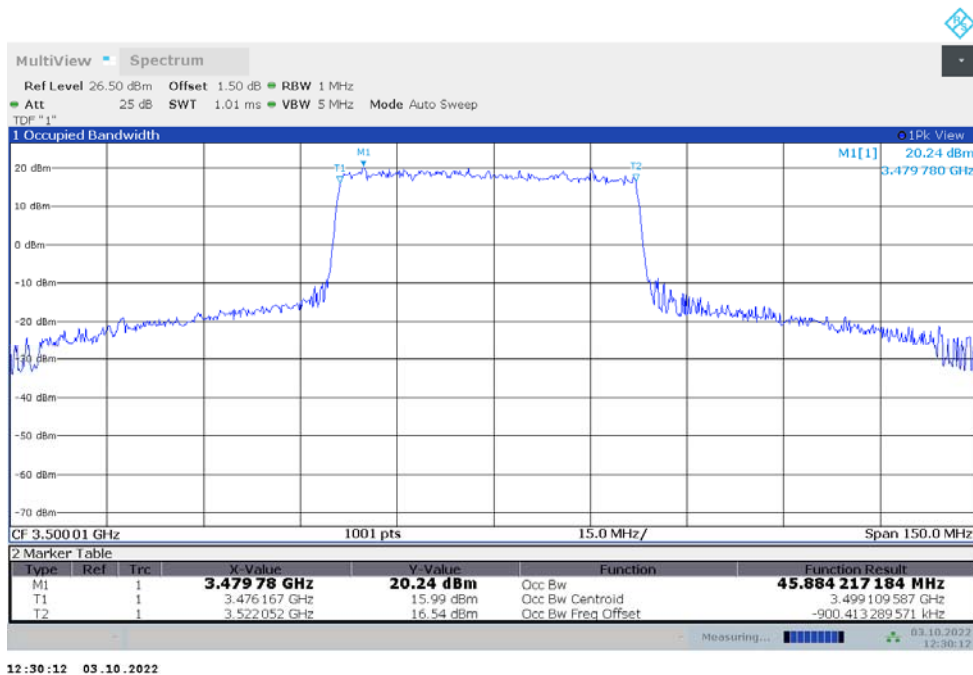

n77L,50MHz Bandwidth,DFT-s-QPSK (99% BW)