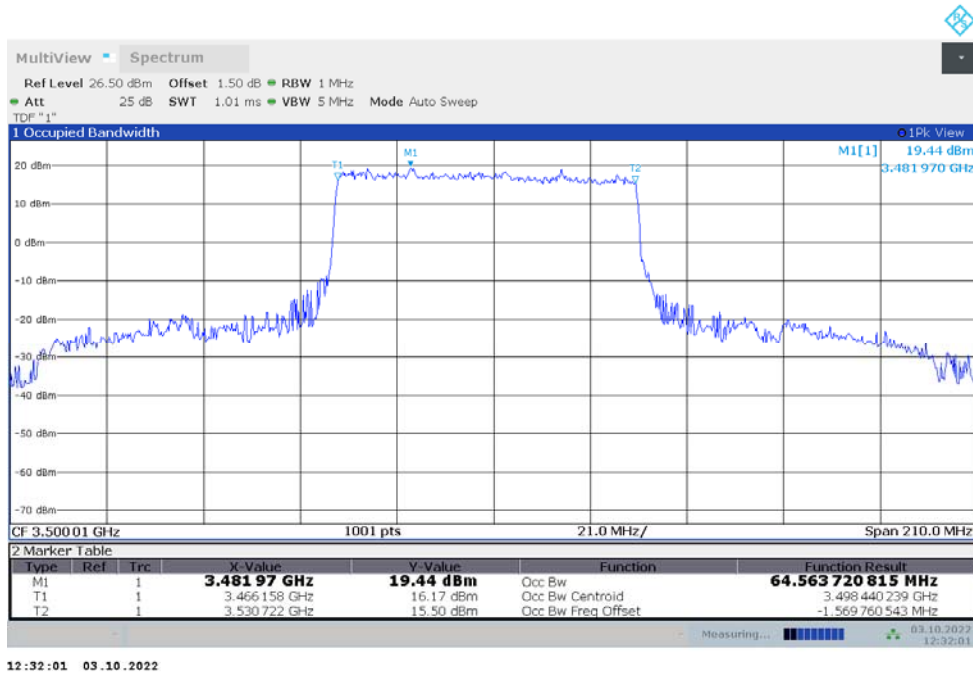

**n77L,60MHz Bandwidth,DFT-s-pi/2 BPSK (99% BW)**

**n77L,60MHz Bandwidth,DFT-s-QPSK (99% BW)**

**n77L,70MHz(99%)**

Frequency (MHz)	Occupied Bandwidth (99%) (MHz)	
	DFT-s-pi/2 BPSK	DFT-s-QPSK
3500.01	64.564	64.322

**n77L,70MHz Bandwidth,DFT-s-pi/2 BPSK (99% BW)**

**n77L,70MHz Bandwidth,DFT-s-QPSK (99% BW)**

**n77L,80MHz(99%)**

Frequency (MHz)	Occupied Bandwidth (99%) (MHz)	
	DFT-s-pi/2 BPSK	DFT-s-QPSK
3500.01	77.658	77.596