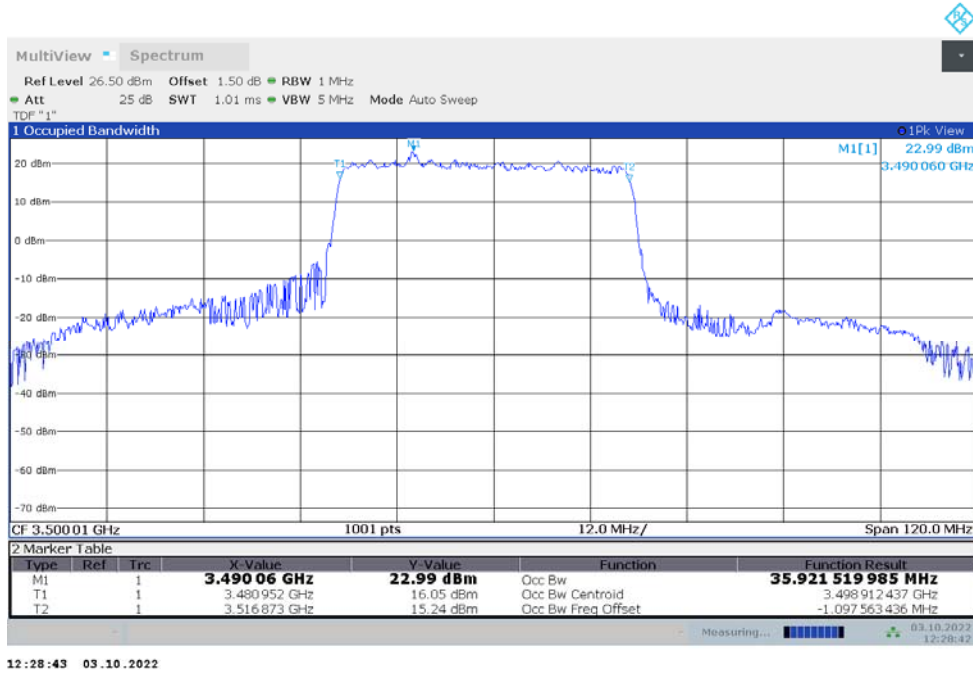

n77L,40MHz(99%)

Frequency (MHz)	Occupied Bandwidth (99%) (MHz)	
	DFT-s-pi/2 BPSK	DFT-s-QPSK
3500.01	35.922	36.176

n77L,40MHz Bandwidth,DFT-s-pi/2 BPSK (99% BW)