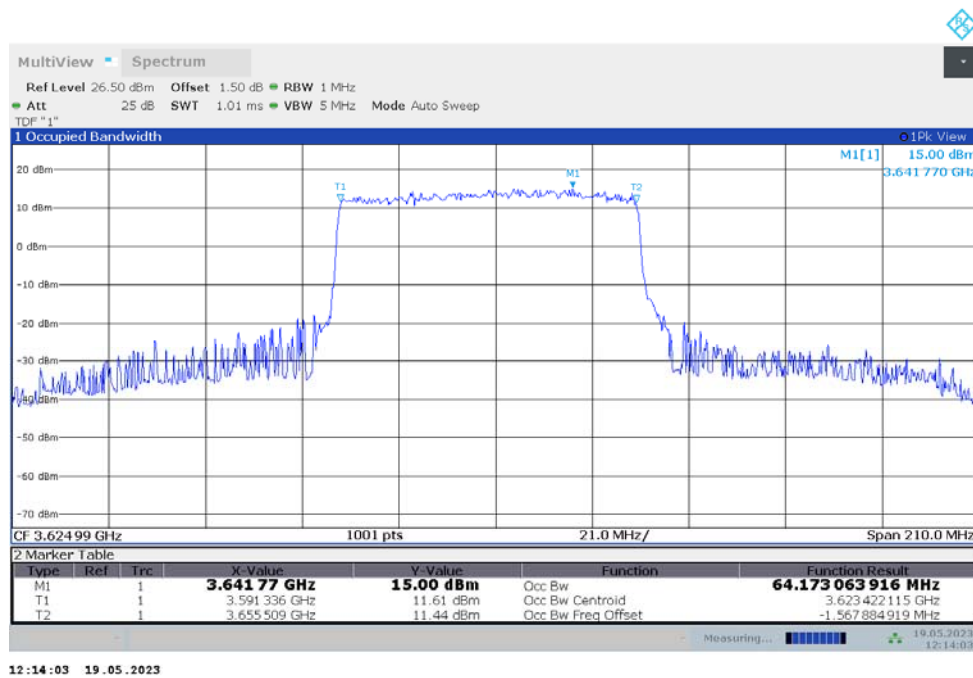

n48  
n48,60MHz(99%)

Frequency (MHz)	Occupied Bandwidth (99%) (MHz)	
	DFT-s-pi/2 BPSK	DFT-s-QPSK
3624.99	57.758	57.667

n48,60MHz Bandwidth,DFT-s-pi/2 BPSK (99% BW)

n48,60MHz Bandwidth,DFT-s-QPSK (99% BW)

n48  
n48,70MHz(99%)

Frequency (MHz)	Occupied Bandwidth (99%) (MHz)	
	DFT-s-pi/2 BPSK	DFT-s-QPSK
3624.99	64.281	64.173

n48,70MHz Bandwidth,DFT-s-pi/2 BPSK (99% BW)

n48,70MHz Bandwidth,DFT-s-QPSK (99% BW)