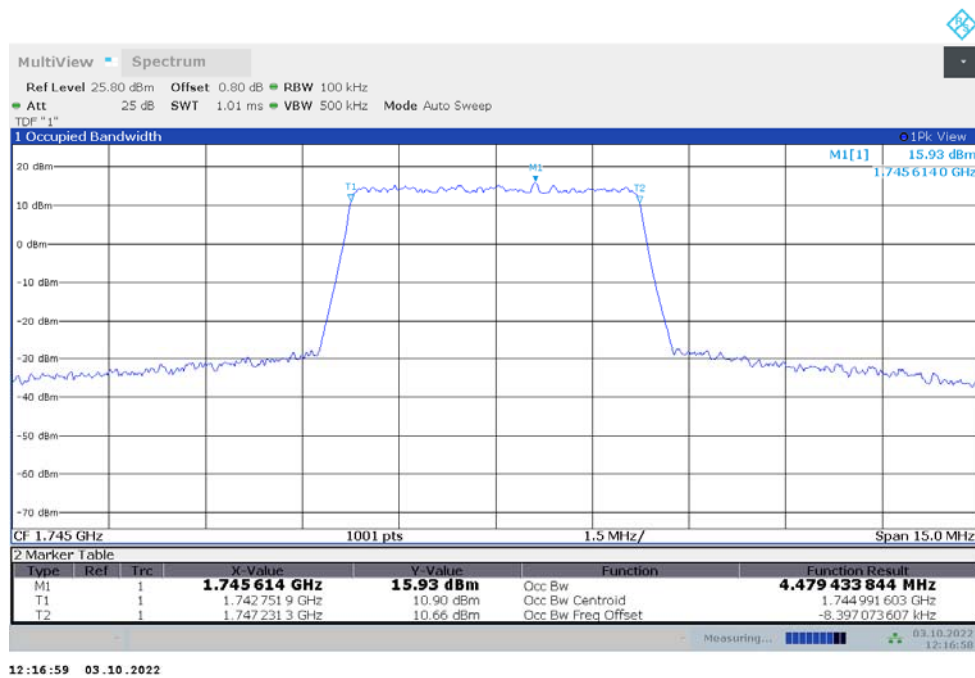

n66,5MHz Bandwidth,DFT-s-QPSK (99% BW)