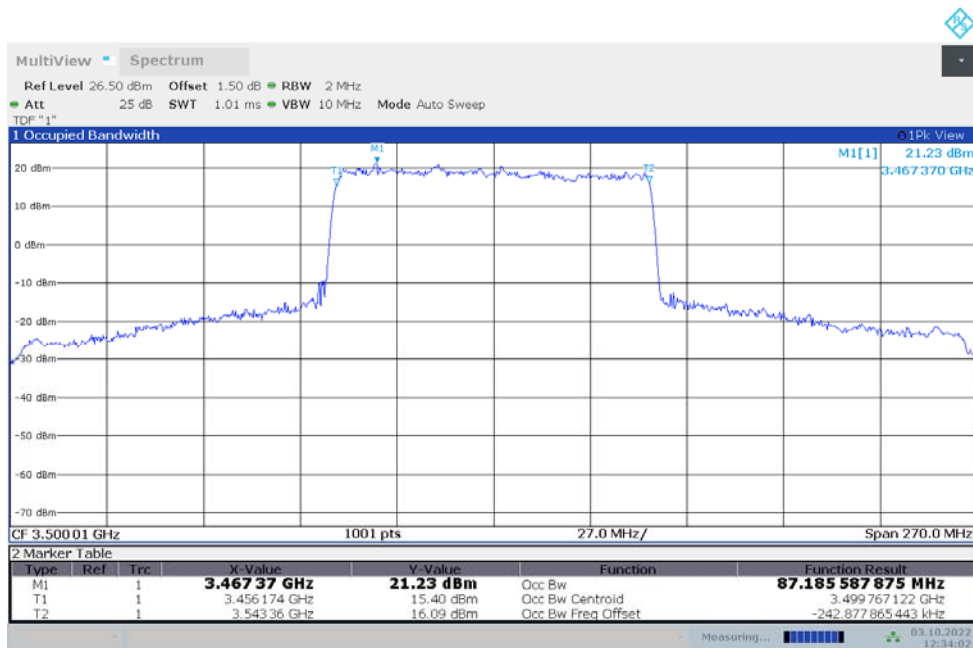

**n77L,80MHz Bandwidth,DFT-s-pi/2 BPSK (99% BW)**

**n77L,80MHz Bandwidth,DFT-s-QPSK (99% BW)**

**n77L,90MHz(99%)**

Frequency (MHz)	Occupied Bandwidth (99%) (MHz)	
	DFT-s-pi/2 BPSK	DFT-s-QPSK
3500.01	87.138	87.186

**n77L,90MHz Bandwidth,DFT-s-pi/2 BPSK (99% BW)**

12:33:46 03.10.2022

**n77L,90MHz Bandwidth,DFT-s-QPSK (99% BW)**

12:34:02 03.10.2022

n77H  
n77H,10MHz(99%)

Frequency (MHz)	Occupied Bandwidth (99%) (MHz)	
	DFT-s-pi/2 BPSK	DFT-s-QPSK
3840	8.582	8.631