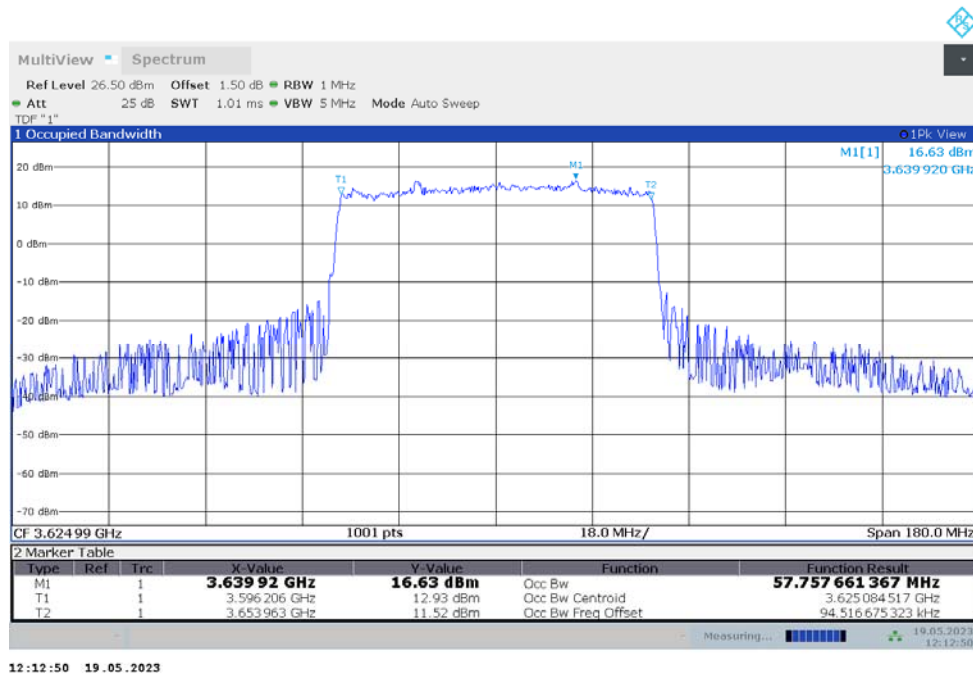

n48
n48,60MHz(99%)

Frequency (MHz)	Occupied Bandwidth (99%) (MHz)	
	DFT-s-pi/2 BPSK	DFT-s-QPSK
3624.99	57.758	57.667

n48,60MHz Bandwidth,DFT-s-pi/2 BPSK (99% BW)