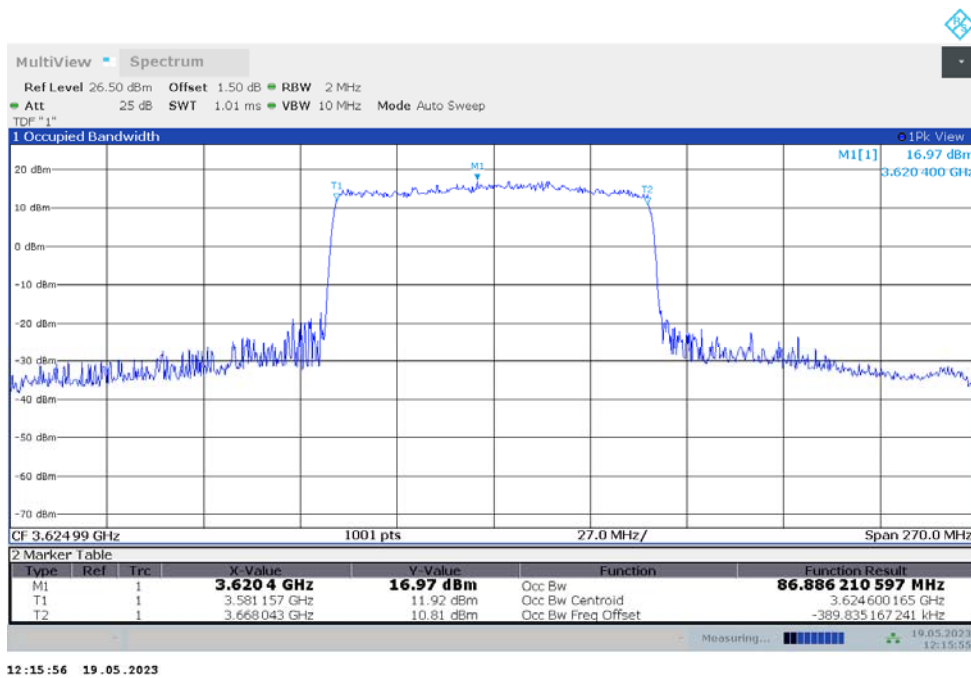

n48,90MHz Bandwidth,DFT-s-QPSK (99% BW)