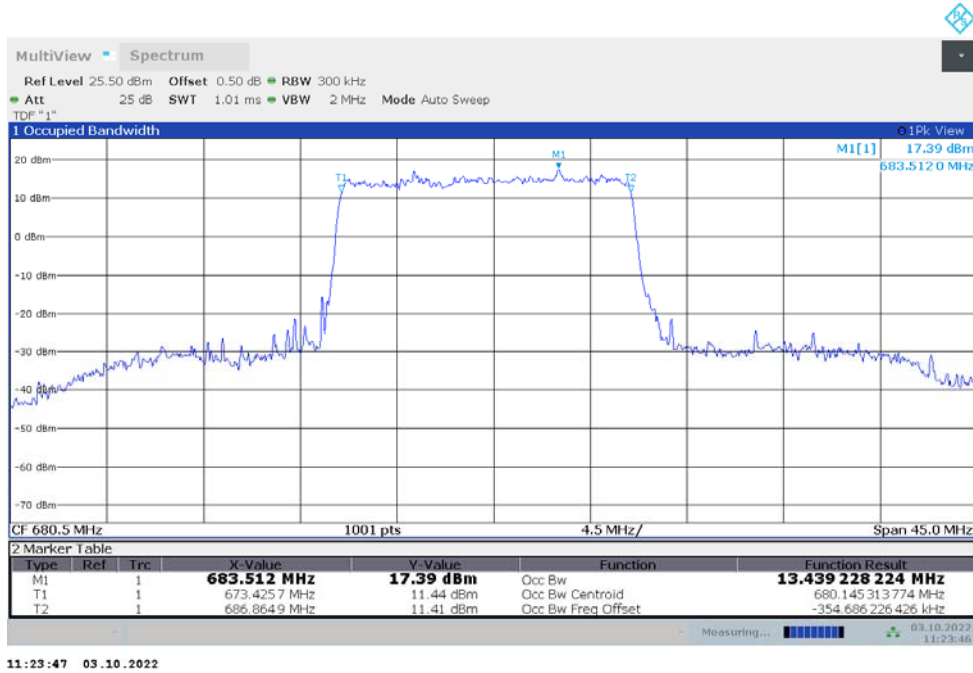

n71,15MHz(99%)

Frequency (MHz)	Occupied Bandwidth (99%) (MHz)	
	DFT-s-pi/2 BPSK	DFT-s-QPSK
680.5	13.439	13.429

n71,15MHz Bandwidth,DFT-s-pi/2 BPSK (99% BW)