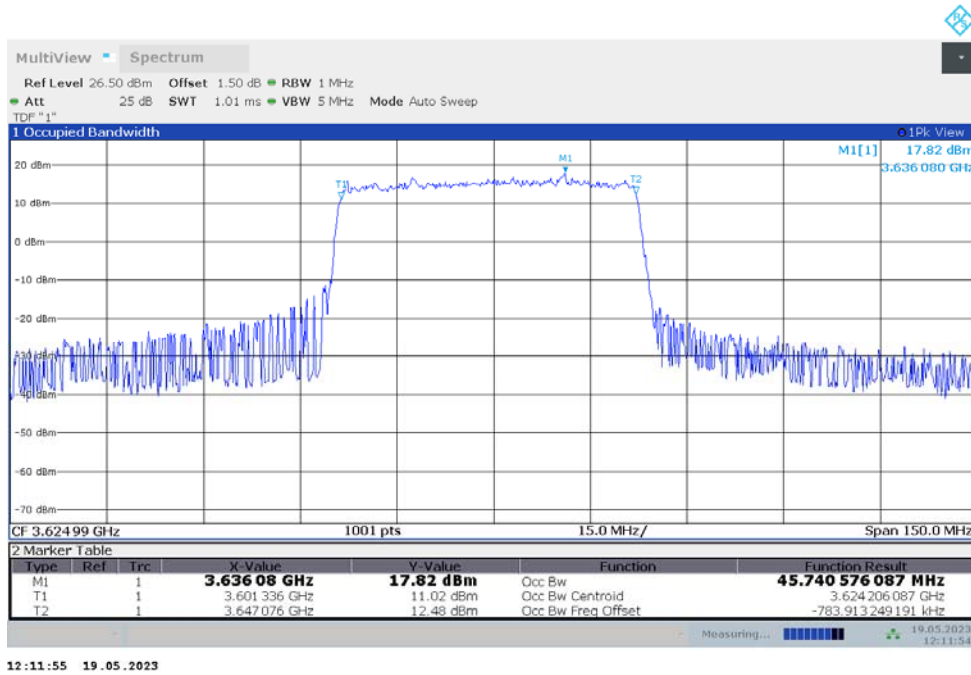

n48
n48,50MHz(99%)

Frequency (MHz)	Occupied Bandwidth (99%) (MHz)	
	DFT-s-pi/2 BPSK	DFT-s-QPSK
3624.99	45.741	45.867

n48,50MHz Bandwidth,DFT-s-pi/2 BPSK (99% BW)