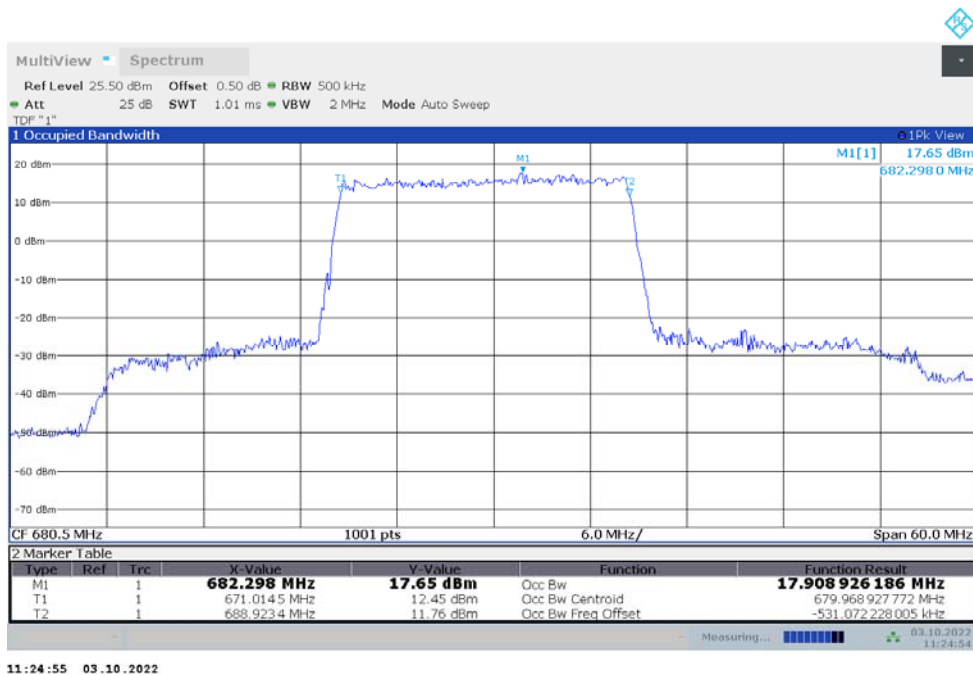

n71,20MHz Bandwidth,DFT-s-QPSK (99% BW)