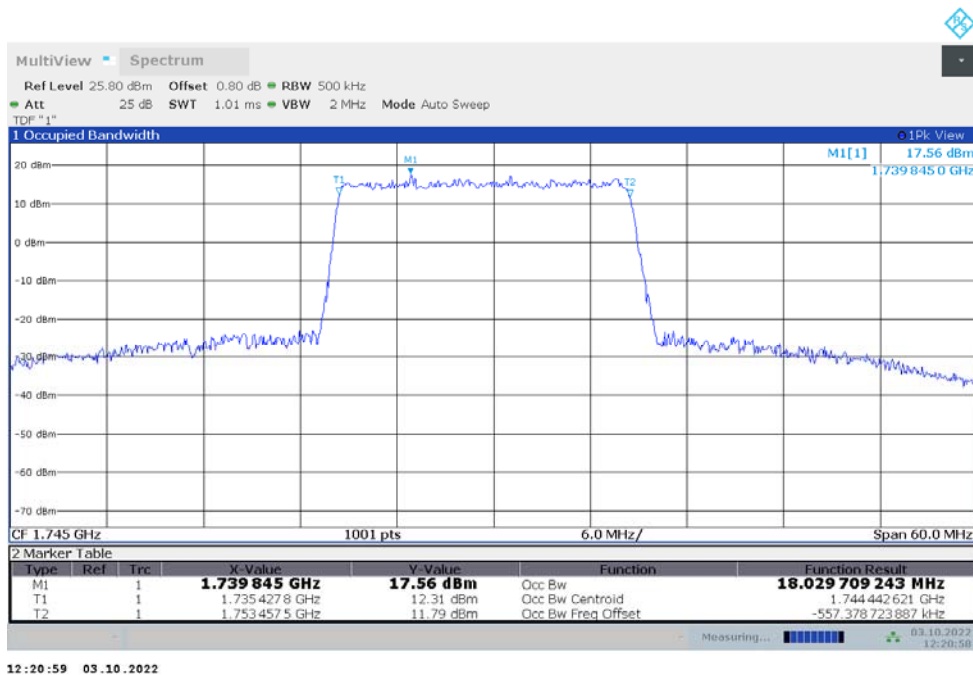

n66,15MHz Bandwidth,DFT-s-QPSK (99% BW)

n66,20MHz(99%)

Frequency (MHz)	Occupied Bandwidth (99%) (MHz)	
	DFT-s-pi/2 BPSK	DFT-s-QPSK
1745	18.061	18.030

n66,20MHz Bandwidth,DFT-s-pi/2 BPSK (99% BW)

n66,20MHz Bandwidth,DFT-s-QPSK (99% BW)