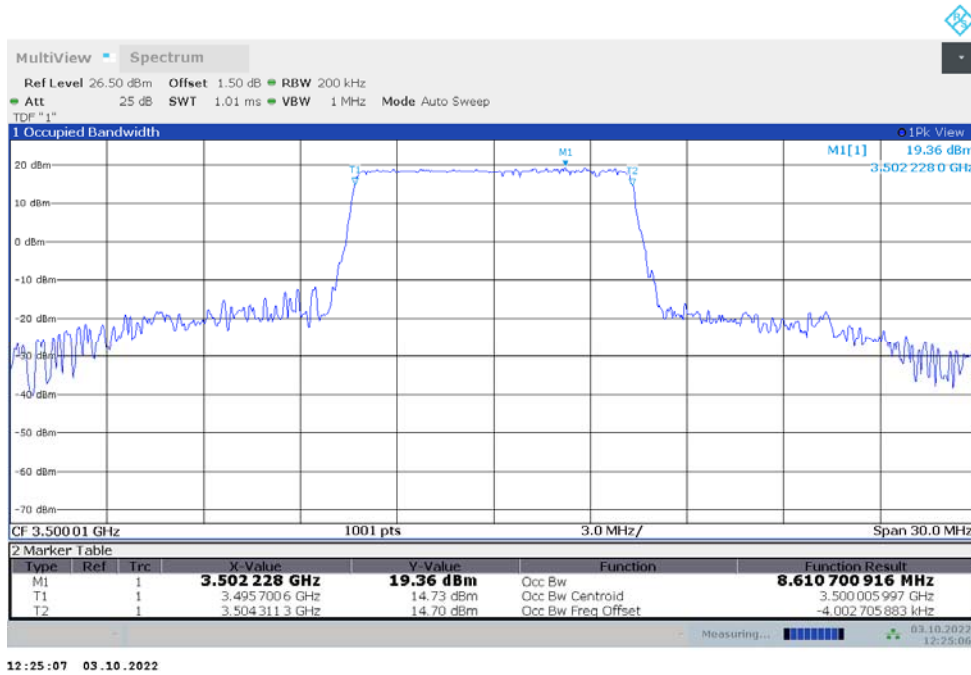

n77L
n77L,10MHz(99%)

Frequency (MHz)	Occupied Bandwidth (99%) (MHz)	
	DFT-s-pi/2 BPSK	DFT-s-QPSK
3500.01	8.611	8.636

n77L,10MHz Bandwidth,DFT-s-pi/2 BPSK (99% BW)