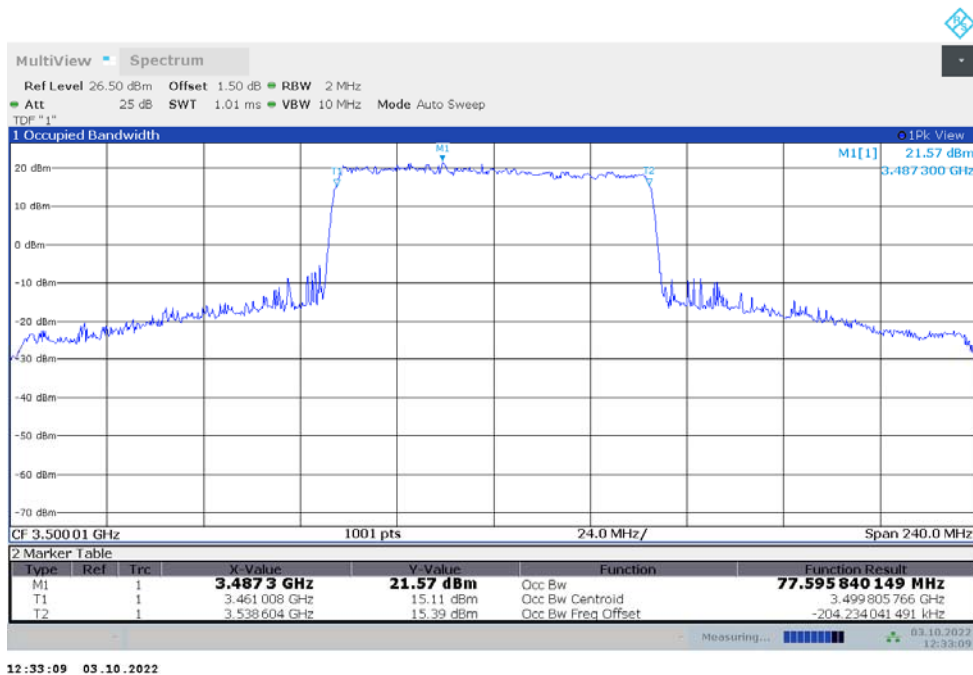

n77L,80MHz Bandwidth,DFT-s-QPSK (99% BW)