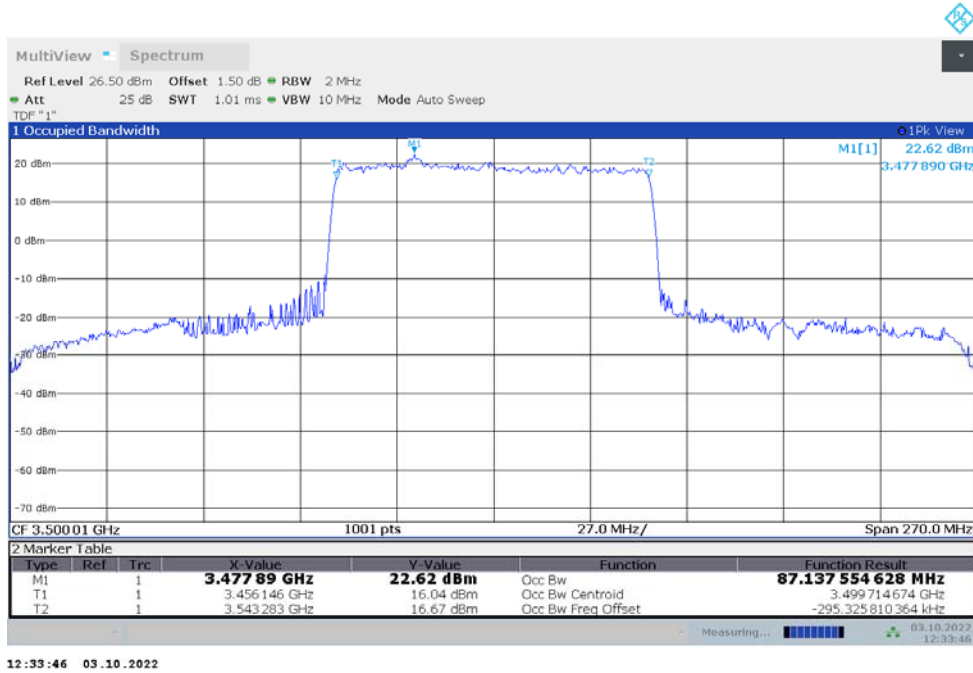

**n77L,80MHz Bandwidth,DFT-s-pi/2 BPSK (99% BW)**

**n77L,80MHz Bandwidth,DFT-s-QPSK (99% BW)**

**n77L,90MHz(99%)**

Frequency (MHz)	Occupied Bandwidth (99%) (MHz)	
	DFT-s-pi/2 BPSK	DFT-s-QPSK
3500.01	87.138	87.186

**n77L,90MHz Bandwidth,DFT-s-pi/2 BPSK (99% BW)**

12:33:46 03.10.2022

**n77L,90MHz Bandwidth,DFT-s-QPSK (99% BW)**

12:34:02 03.10.2022

n77H  
n77H,10MHz(99%)

Frequency (MHz)	Occupied Bandwidth (99%) (MHz)	
	DFT-s-pi/2 BPSK	DFT-s-QPSK
3840	8.582	8.631