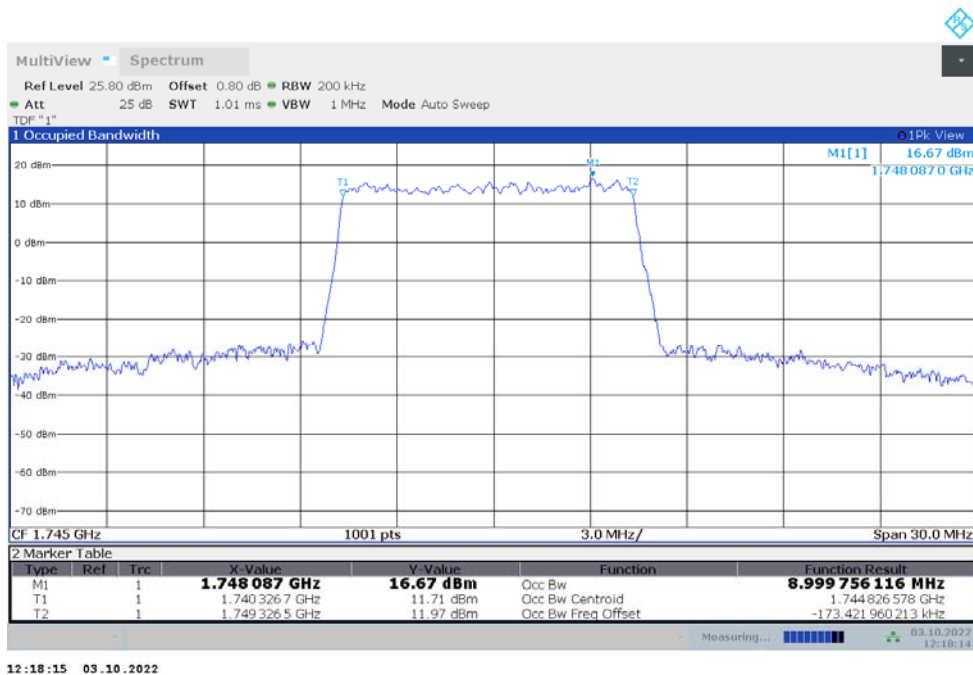

n66,10MHz Bandwidth,DFT-s-QPSK (99% BW)