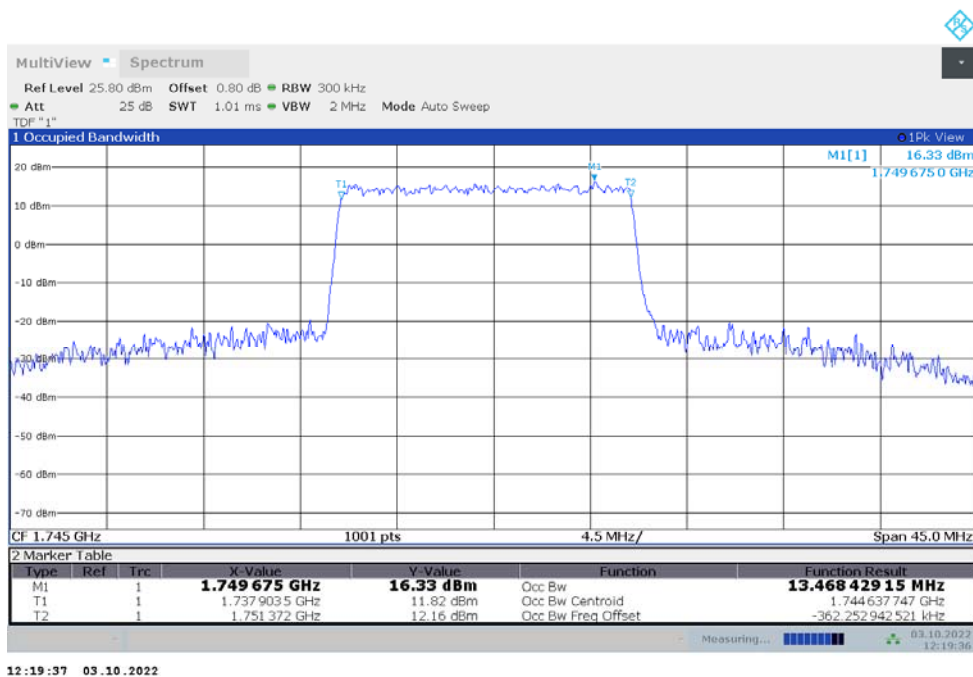

n66,15MHz Bandwidth,DFT-s-QPSK (99% BW)