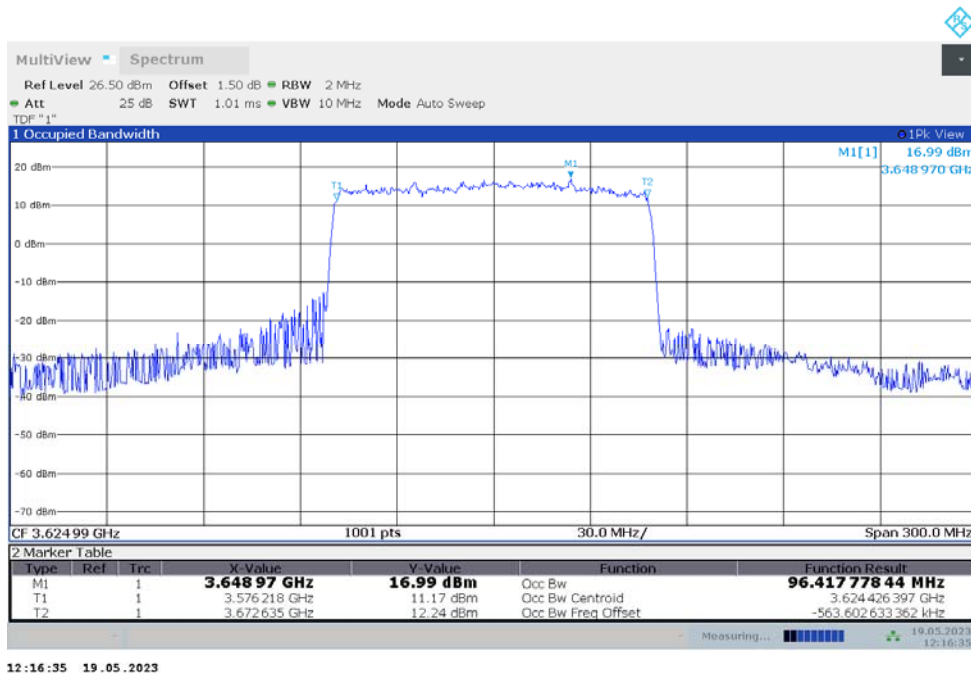

n48
n48,100MHz(99%)

Frequency (MHz)	Occupied Bandwidth (99%) (MHz)	
	DFT-s-pi/2 BPSK	DFT-s-QPSK
3624.99	96.418	96.276

n48,100MHz Bandwidth,DFT-s-pi/2 BPSK (99% BW)