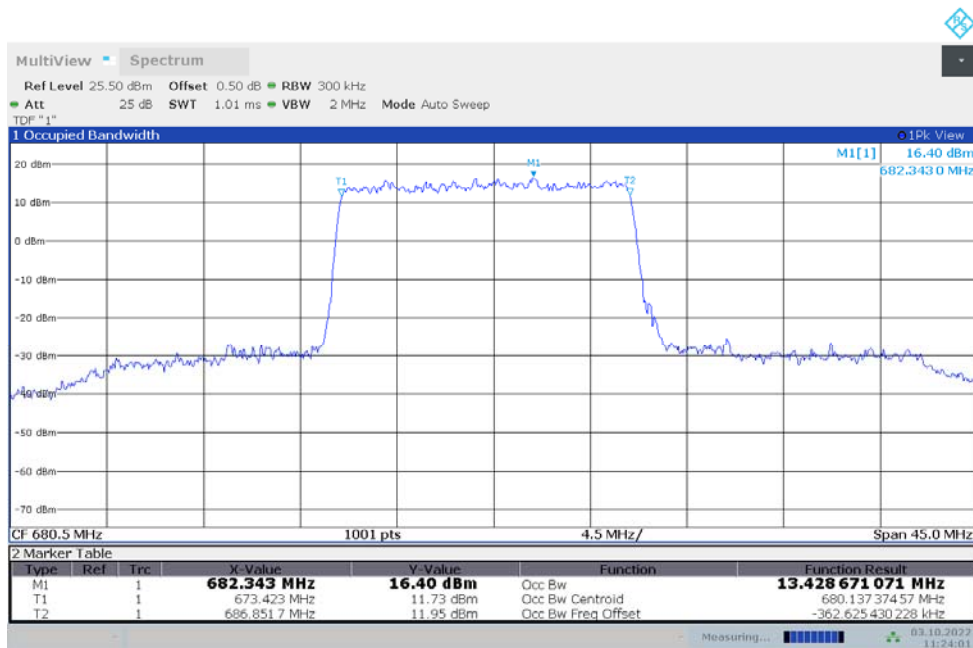

n71,15MHz Bandwidth,DFT-s-QPSK (99% BW)