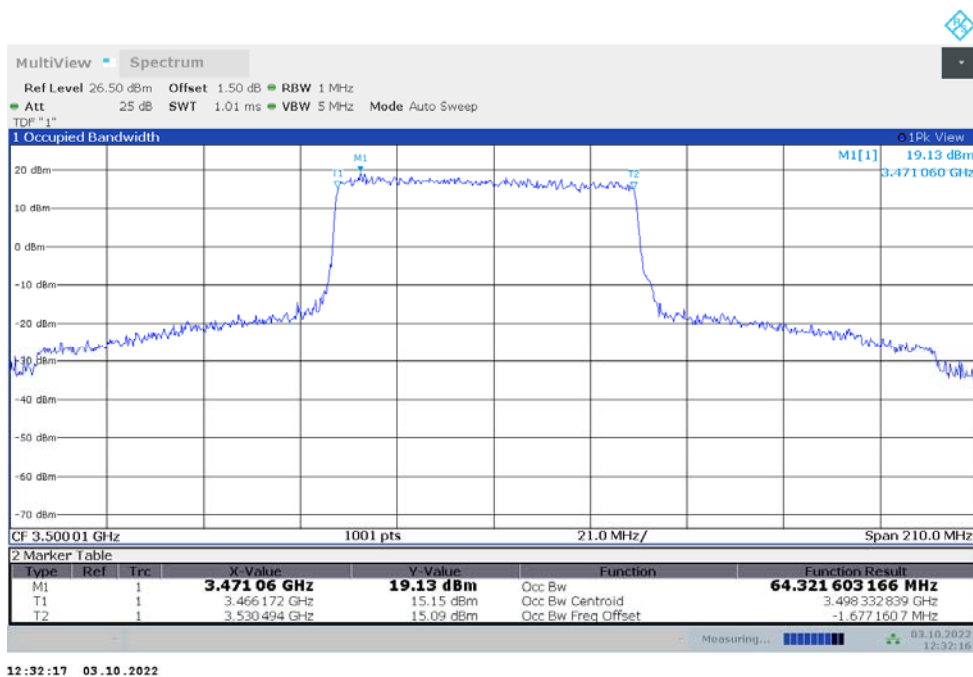

n77L,70MHz Bandwidth,DFT-s-QPSK (99% BW)