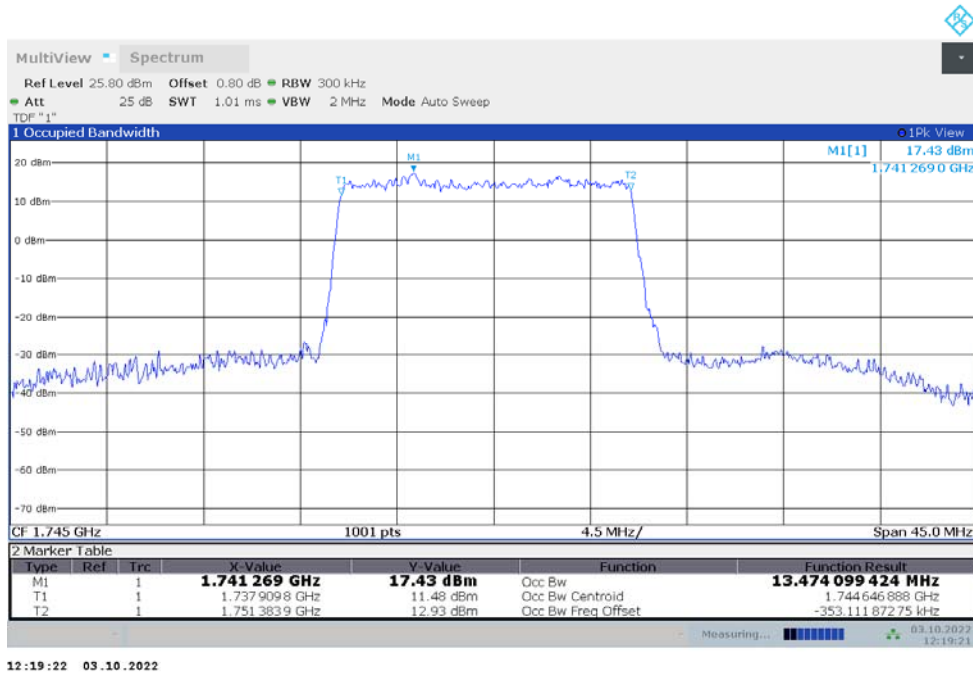

**n66,10MHz Bandwidth,DFT-s-pi/2 BPSK (99% BW)**

**n66,10MHz Bandwidth,DFT-s-QPSK (99% BW)**

n66,15MHz(99%)

Frequency (MHz)	Occupied Bandwidth (99%) (MHz)	
	DFT-s-pi/2 BPSK	DFT-s-QPSK
1745	13.474	13.468

n66,15MHz Bandwidth,DFT-s-pi/2 BPSK (99% BW)