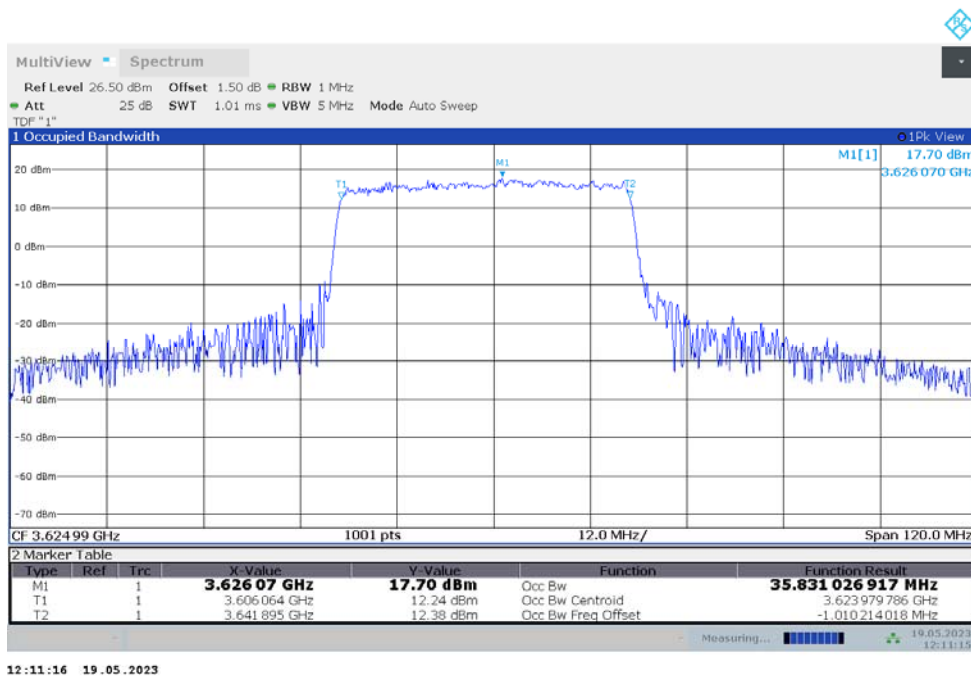

n48  
n48,40MHz(99%)

Frequency (MHz)	Occupied Bandwidth (99%) (MHz)	
	DFT-s-pi/2 BPSK	DFT-s-QPSK
3624.99	36.002	35.831

n48,40MHz Bandwidth,DFT-s-pi/2 BPSK (99% BW)

n48,40MHz Bandwidth,DFT-s-QPSK (99% BW)

n48  
n48,50MHz(99%)

Frequency (MHz)	Occupied Bandwidth (99%) (MHz)	
	DFT-s-pi/2 BPSK	DFT-s-QPSK
3624.99	45.741	45.867

n48,50MHz Bandwidth,DFT-s-pi/2 BPSK (99% BW)

n48,50MHz Bandwidth,DFT-s-QPSK (99% BW)