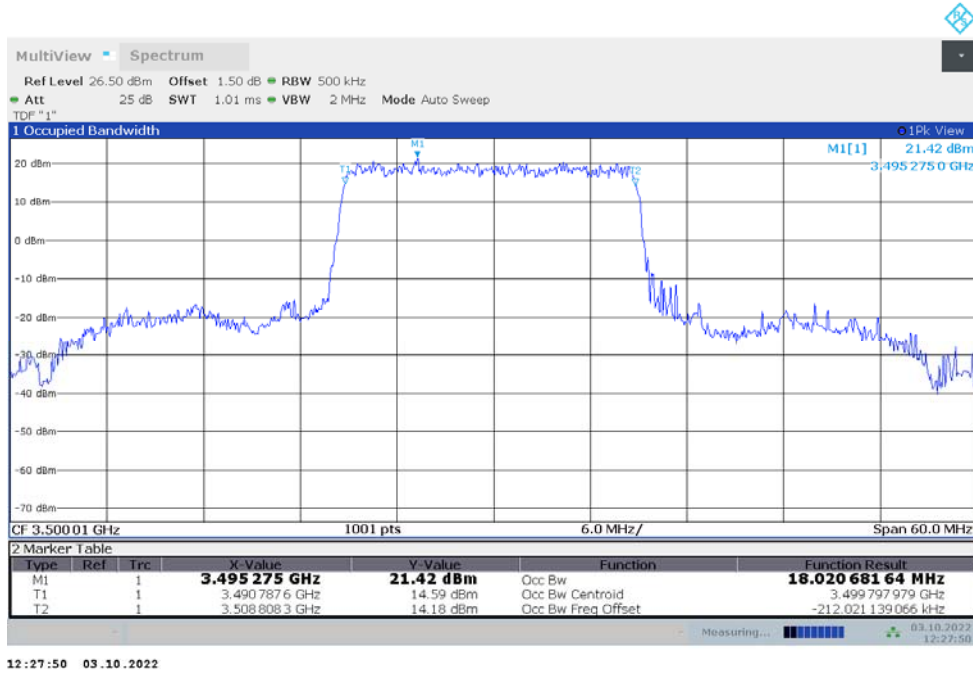

n77L,20MHz(99%)

Frequency (MHz)	Occupied Bandwidth (99%) (MHz)	
	DFT-s-pi/2 BPSK	DFT-s-QPSK
3500.01	18.021	18.042

n77L,20MHz Bandwidth,DFT-s-pi/2 BPSK (99% BW)