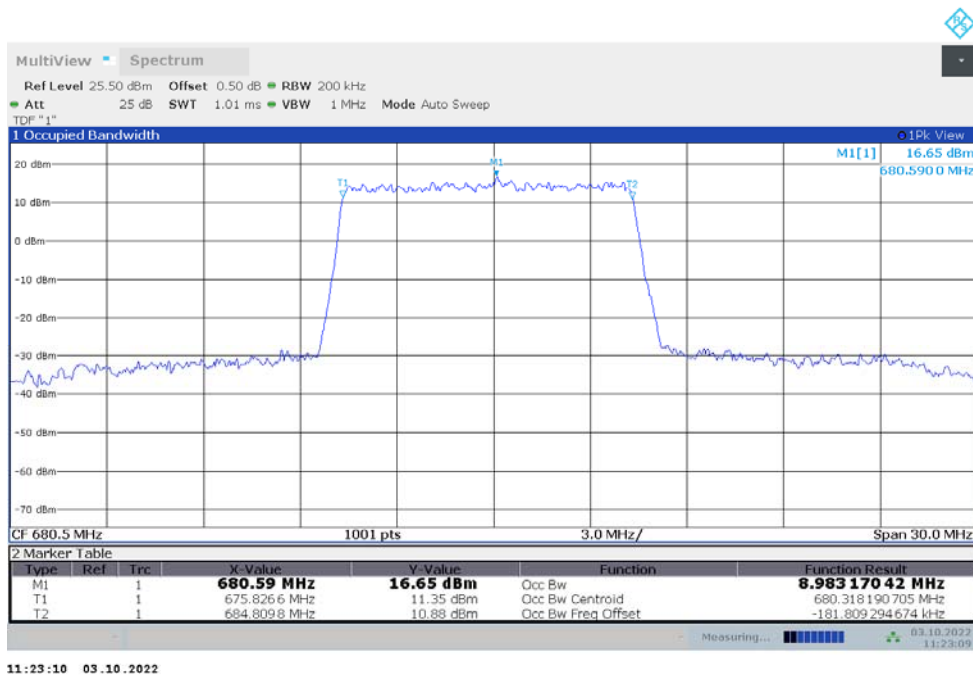

n71,10MHz Bandwidth,DFT-s-QPSK (99% BW)