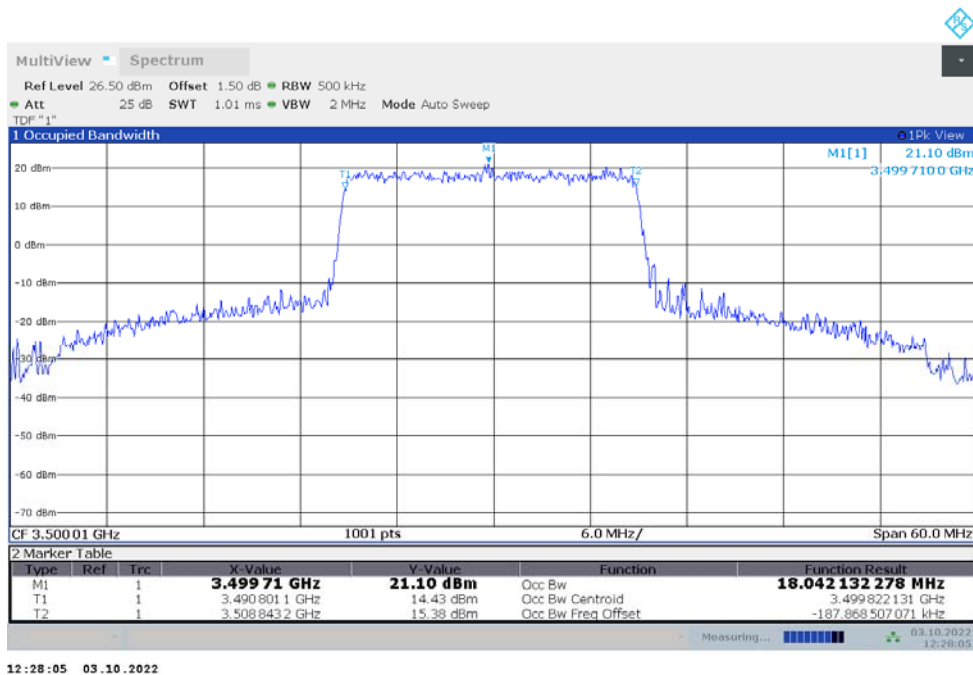

n77L,20MHz Bandwidth,DFT-s-QPSK (99% BW)