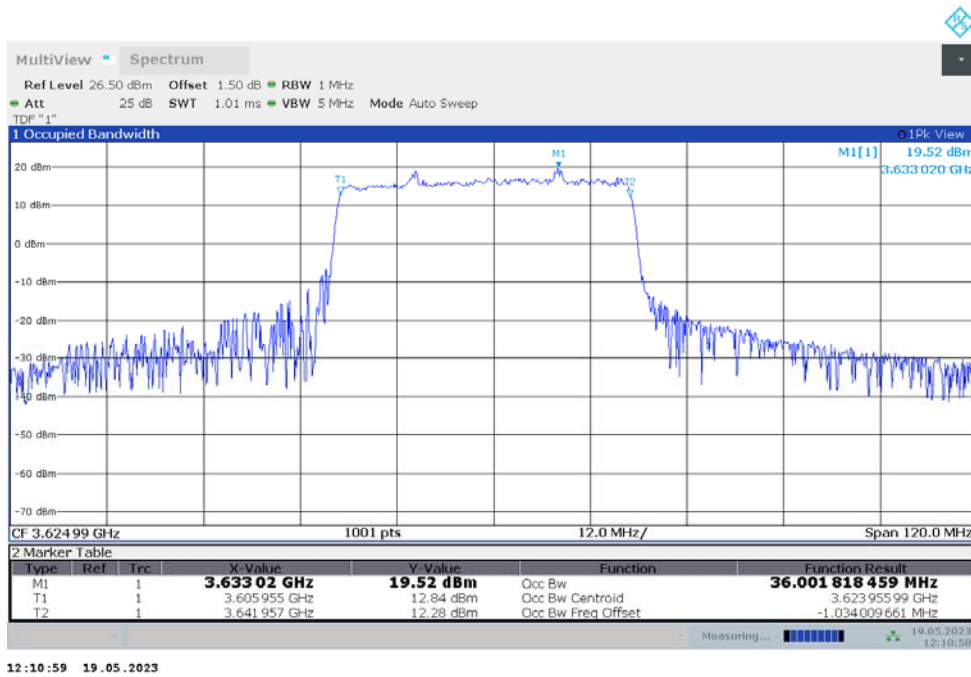

n48  
n48,40MHz(99%)

Frequency (MHz)	Occupied Bandwidth (99%) (MHz)	
	DFT-s-pi/2 BPSK	DFT-s-QPSK
3624.99	36.002	35.831

n48,40MHz Bandwidth,DFT-s-pi/2 BPSK (99% BW)

n48,40MHz Bandwidth,DFT-s-QPSK (99% BW)