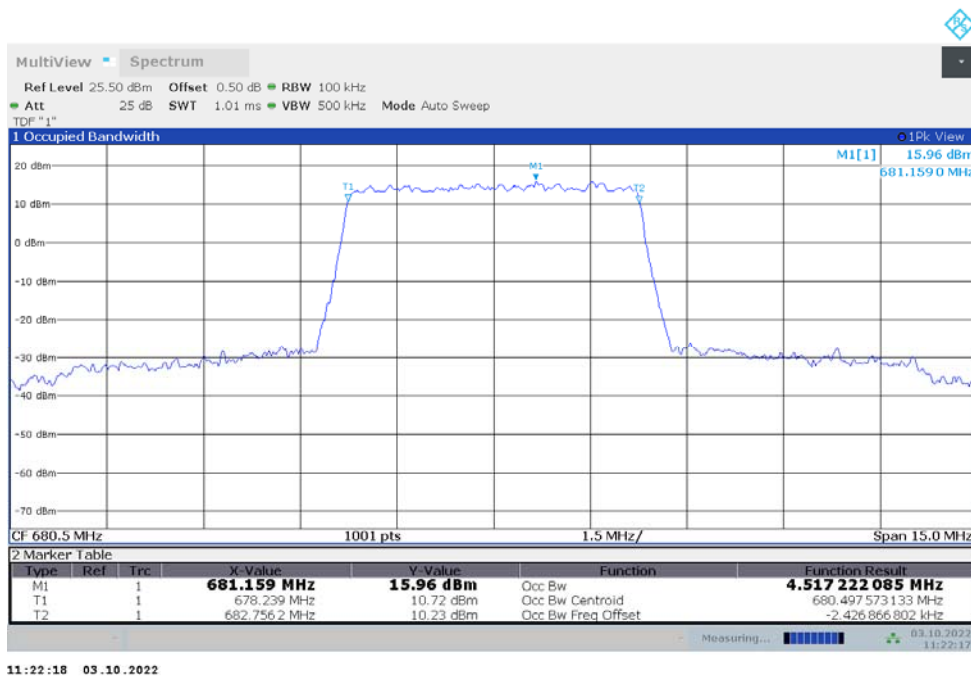

12:23:03 03.10.2022

n71  
n71,5MHz(99%)

Frequency (MHz)	Occupied Bandwidth (99%) (MHz)	
	DFT-s-pi/2 BPSK	DFT-s-QPSK
680.5	4.496	4.517

n71,5MHz Bandwidth,DFT-s-pi/2 BPSK (99% BW)

n71,5MHz Bandwidth,DFT-s-QPSK (99% BW)