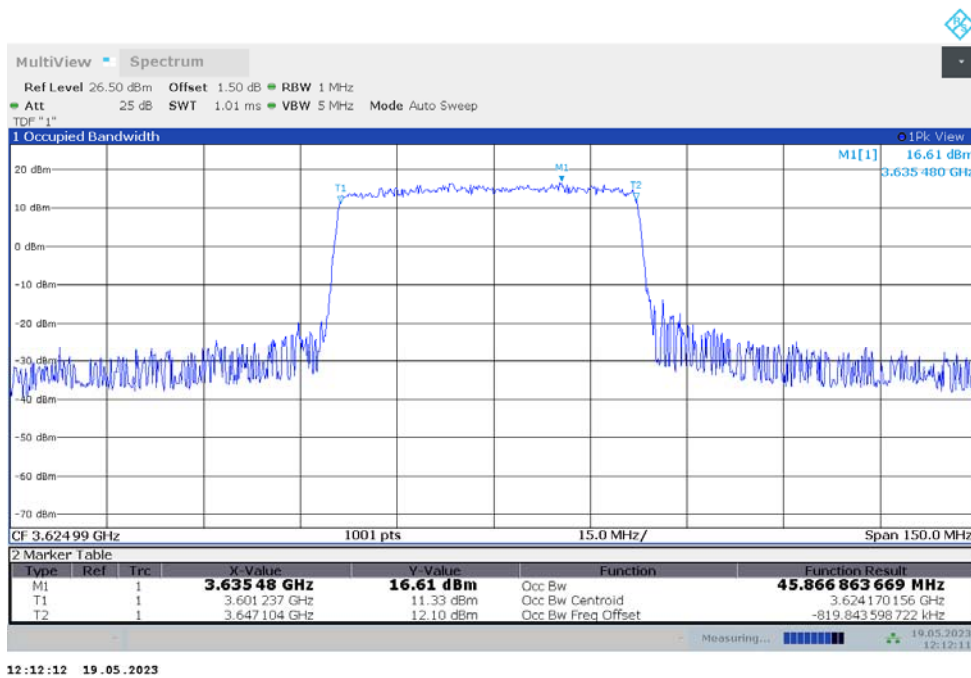

n48,50MHz Bandwidth,DFT-s-QPSK (99% BW)