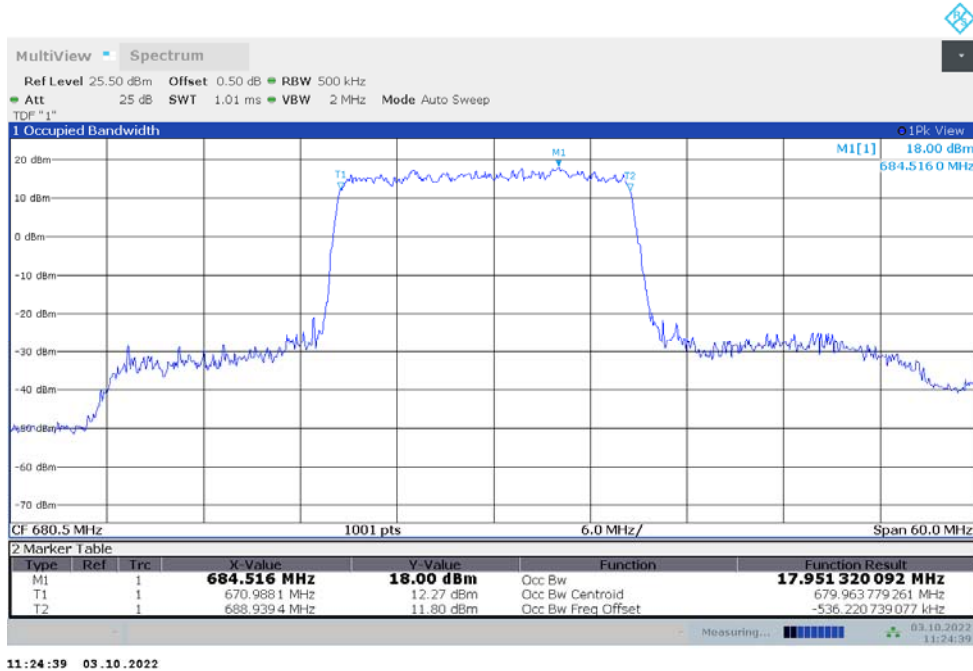

n71,20MHz(99%)

Frequency (MHz)	Occupied Bandwidth (99%) (MHz)	
	DFT-s-pi/2 BPSK	DFT-s-QPSK
680.5	17.951	17.909

n71,20MHz Bandwidth,DFT-s-pi/2 BPSK (99% BW)