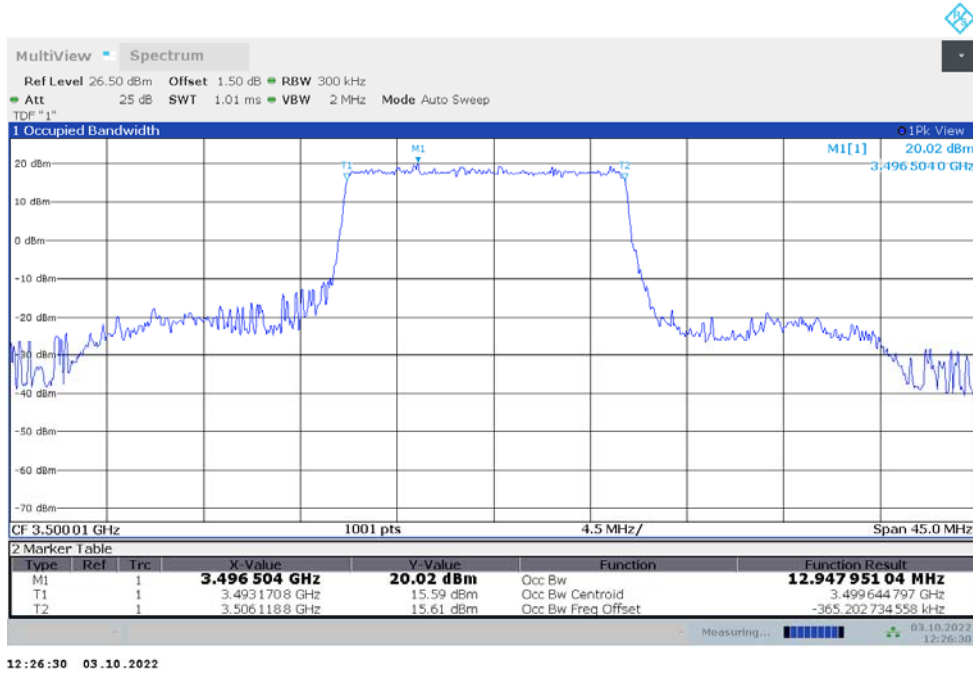

n77L,15MHz(99%)

Frequency (MHz)	Occupied Bandwidth (99%) (MHz)	
	DFT-s-pi/2 BPSK	DFT-s-QPSK
3500.01	12.948	12.924

n77L,15MHz Bandwidth,DFT-s-pi/2 BPSK (99% BW)