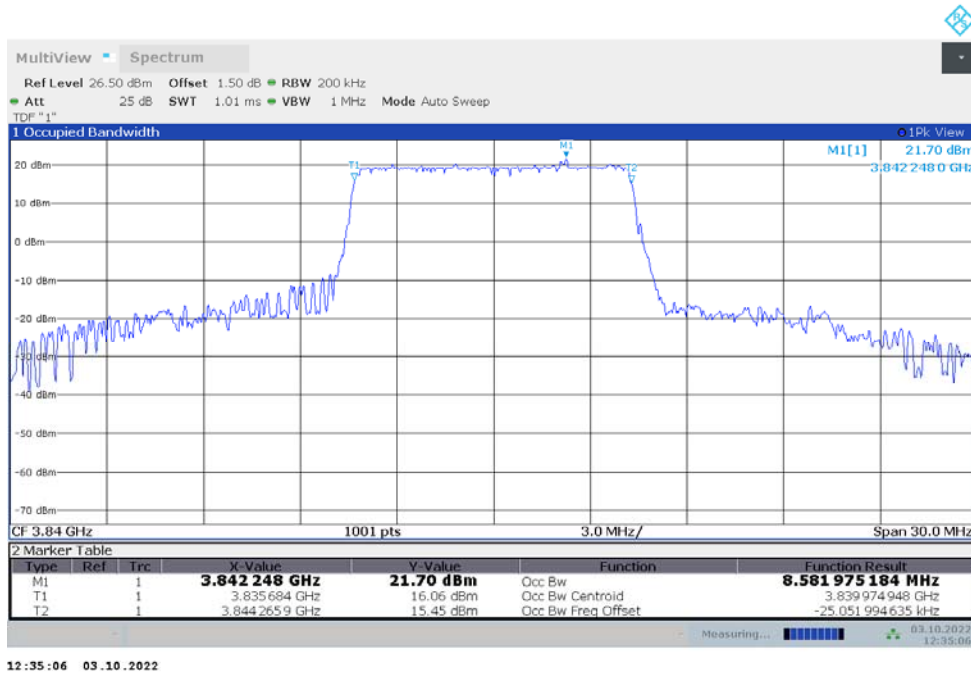

n77H
n77H,10MHz(99%)

Frequency (MHz)	Occupied Bandwidth (99%) (MHz)	
	DFT-s-pi/2 BPSK	DFT-s-QPSK
3840	8.582	8.631

n77H,10MHz Bandwidth,DFT-s-pi/2 BPSK (99% BW)