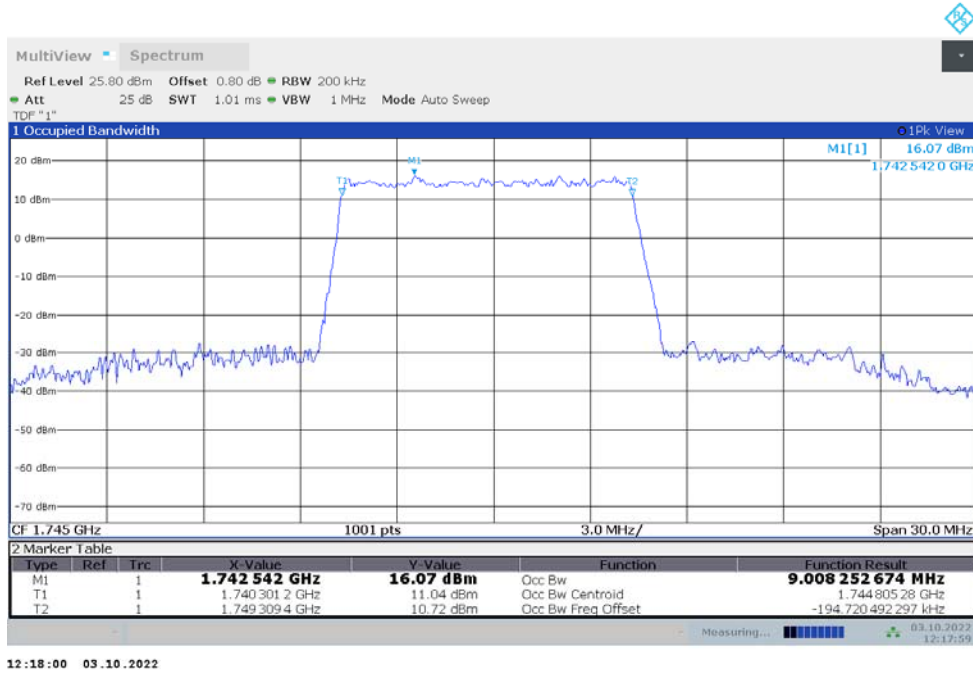

n66,10MHz(99%)

Frequency (MHz)	Occupied Bandwidth (99%) (MHz)	
	DFT-s-pi/2 BPSK	DFT-s-QPSK
1745	9.008	9.000

n66,10MHz Bandwidth,DFT-s-pi/2 BPSK (99% BW)