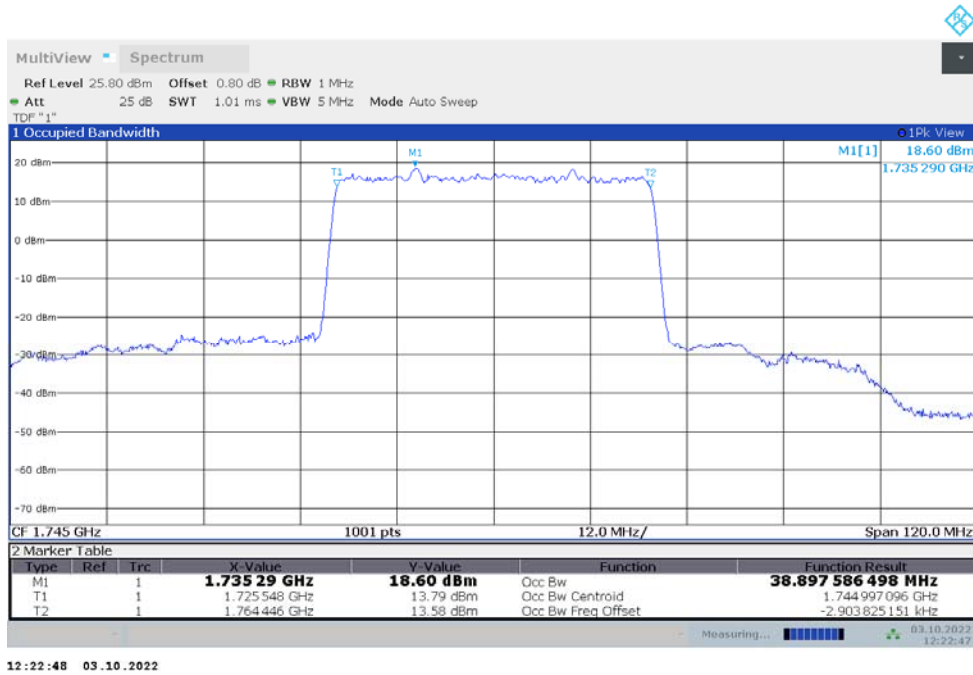

n66,40MHz(99%)

Frequency (MHz)	Occupied Bandwidth (99%) (MHz)	
	DFT-s-pi/2 BPSK	DFT-s-QPSK
1745	38.898	38.832

n66,40MHz Bandwidth,DFT-s-pi/2 BPSK (99% BW)