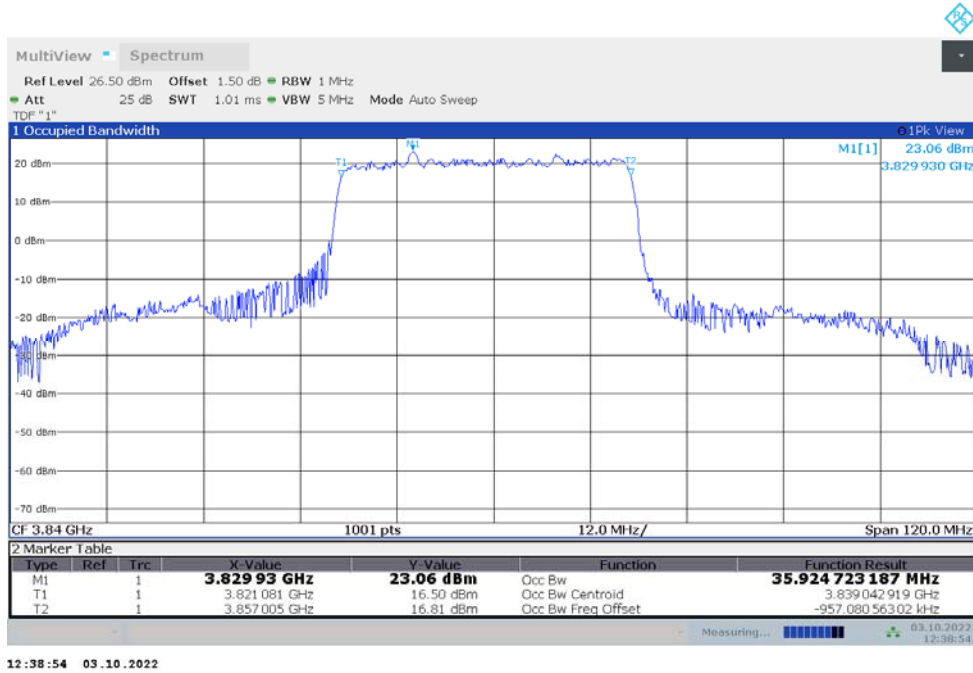

n77H,40MHz(99%)

Frequency (MHz)	Occupied Bandwidth (99%) (MHz)	
	DFT-s-pi/2 BPSK	DFT-s-QPSK
3840	35.925	36.181

n77H,40MHz Bandwidth,DFT-s-pi/2 BPSK (99% BW)