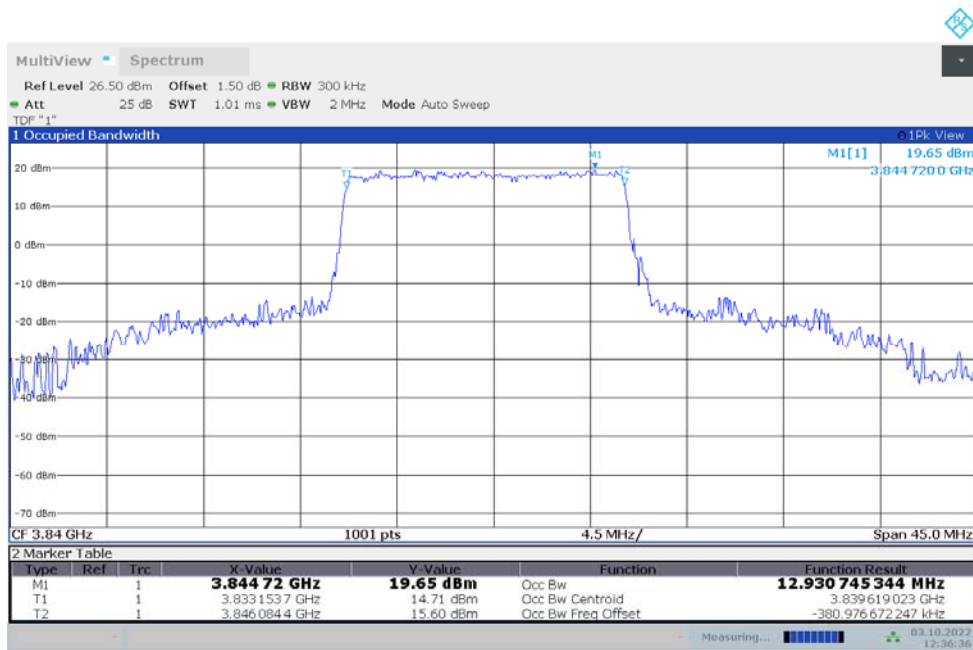

n77H,15MHz Bandwidth,DFT-s-QPSK (99% BW)