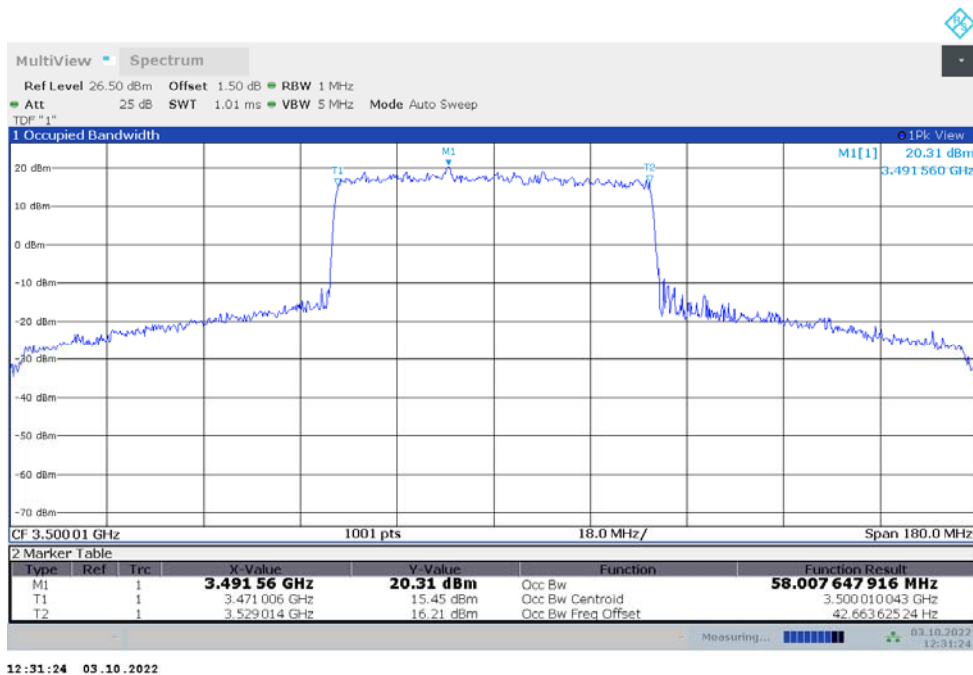

n77L,60MHz Bandwidth,DFT-s-QPSK (99% BW)