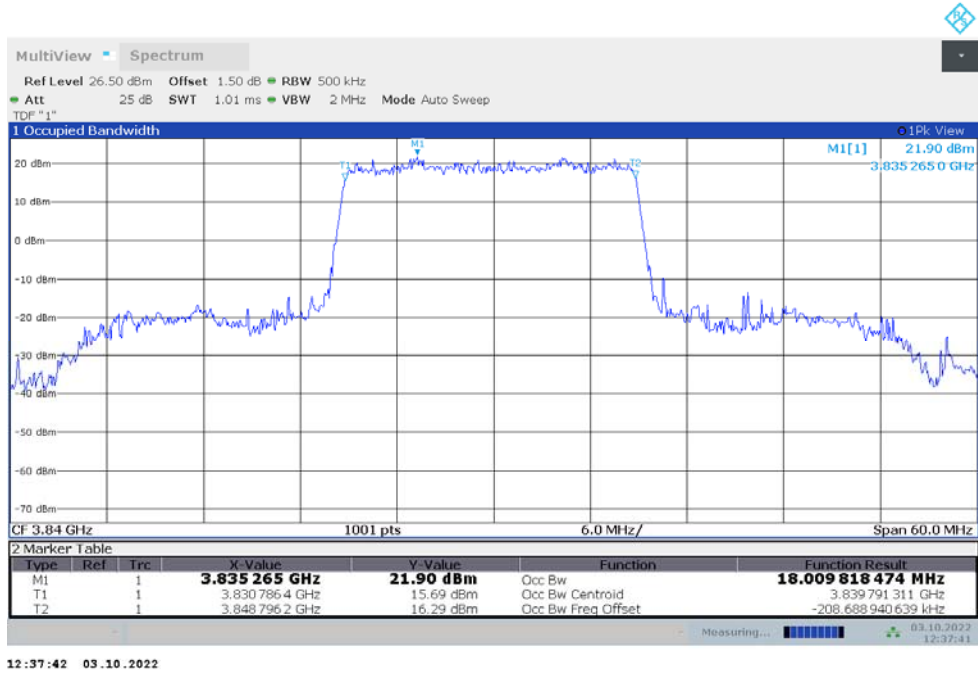

12:36:21 03.10.2022

**n77H,15MHz Bandwidth,DFT-s-QPSK (99% BW)**

12:36:36 03.10.2022

**n77H,20MHz(99%)**

Frequency (MHz)	Occupied Bandwidth (99%) (MHz)	
	DFT-s-pi/2 BPSK	DFT-s-QPSK
3840	18.010	18.041

**n77H,20MHz Bandwidth,DFT-s-pi/2 BPSK (99% BW)**