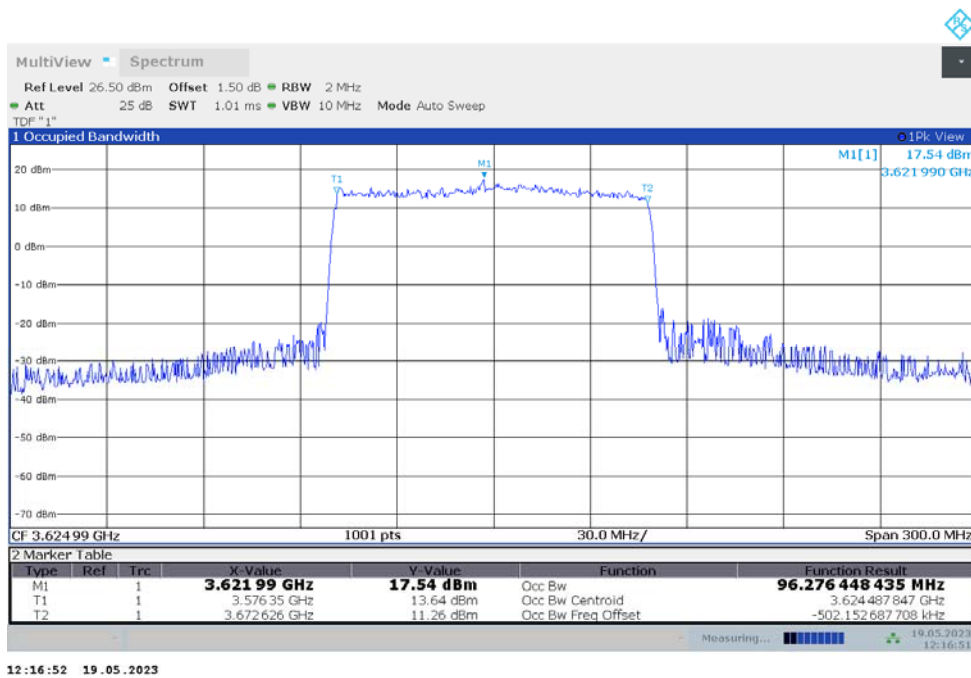

n48,100MHz Bandwidth,DFT-s-QPSK (99% BW)