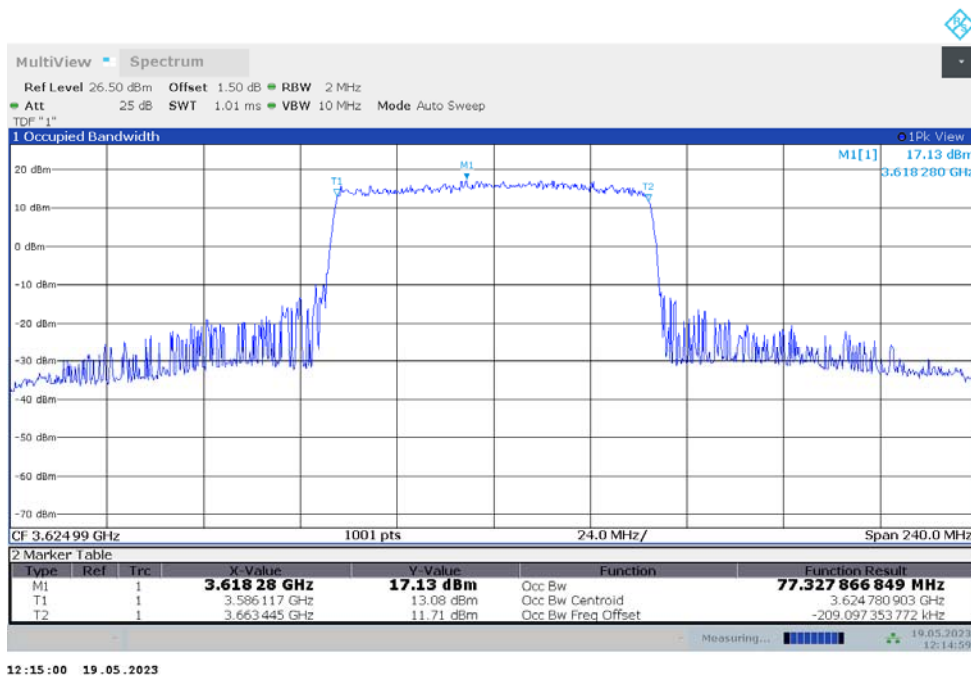

n48

n48,80MHz(99%)

Frequency (MHz)	Occupied Bandwidth (99%) (MHz)	
	DFT-s-pi/2 BPSK	DFT-s-QPSK
3624.99	77.318	77.328

n48,80MHz Bandwidth,DFT-s-pi/2 BPSK (99% BW)

n48,80MHz Bandwidth,DFT-s-QPSK (99% BW)

n48  
n48,90MHz(99%)