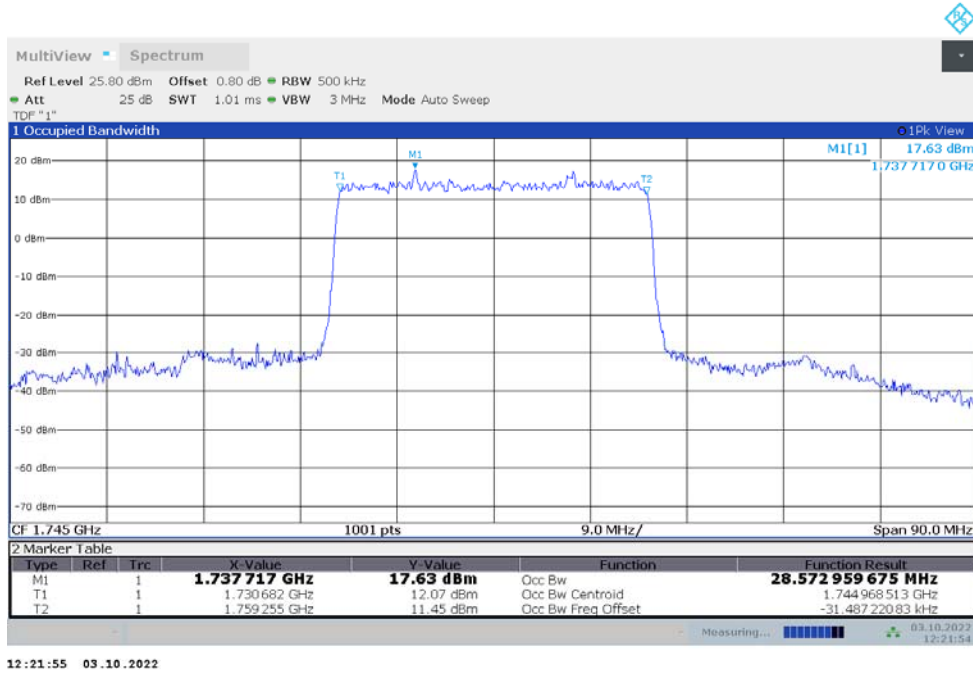

n66,30MHz(99%)

Frequency (MHz)	Occupied Bandwidth (99%) (MHz)	
	DFT-s-pi/2 BPSK	DFT-s-QPSK
1745	28.573	28.610

n66,30MHz Bandwidth,DFT-s-pi/2 BPSK (99% BW)