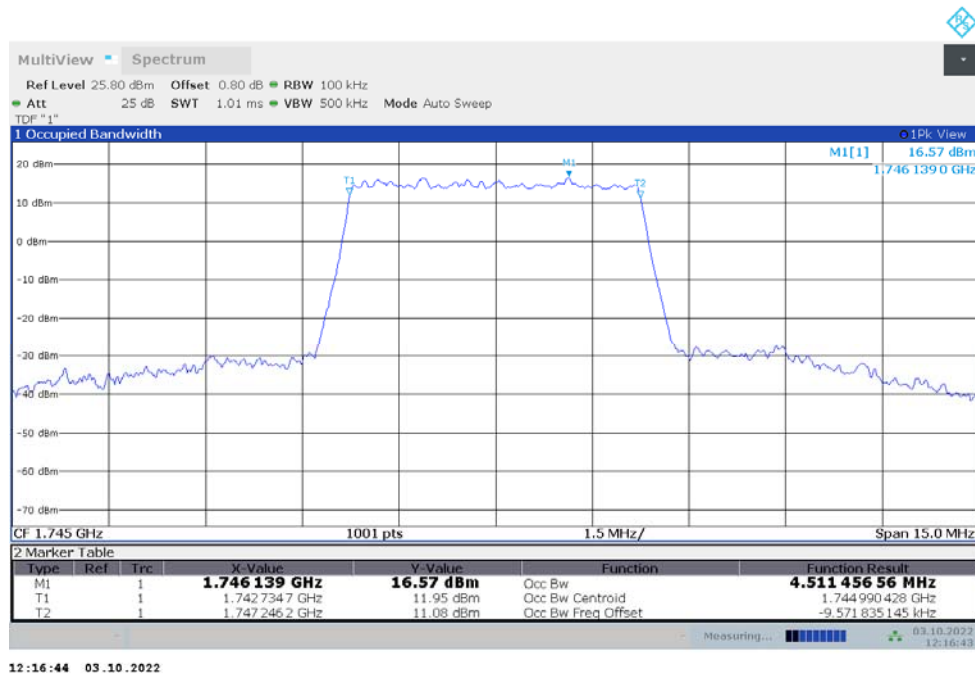

n66
n66,5MHz(99%)

Frequency (MHz)	Occupied Bandwidth (99%) (MHz)	
	DFT-s-pi/2 BPSK	DFT-s-QPSK
1745	4.511	4.479

n66,5MHz Bandwidth,DFT-s-pi/2 BPSK (99% BW)