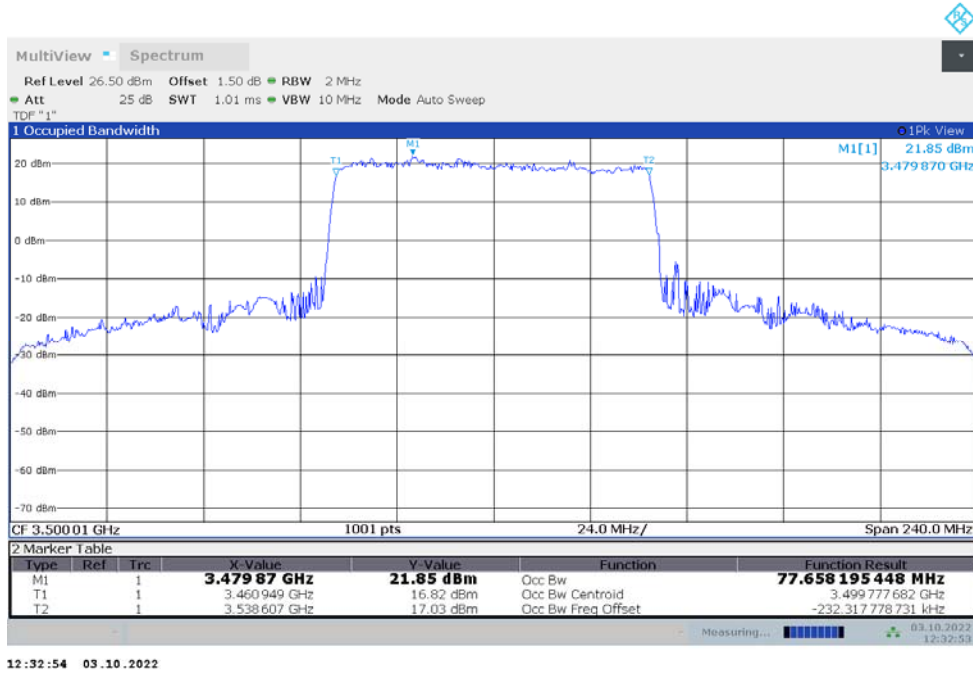

n77L,80MHz(99%)

Frequency (MHz)	Occupied Bandwidth (99%) (MHz)	
	DFT-s-pi/2 BPSK	DFT-s-QPSK
3500.01	77.658	77.596

n77L,80MHz Bandwidth,DFT-s-pi/2 BPSK (99% BW)