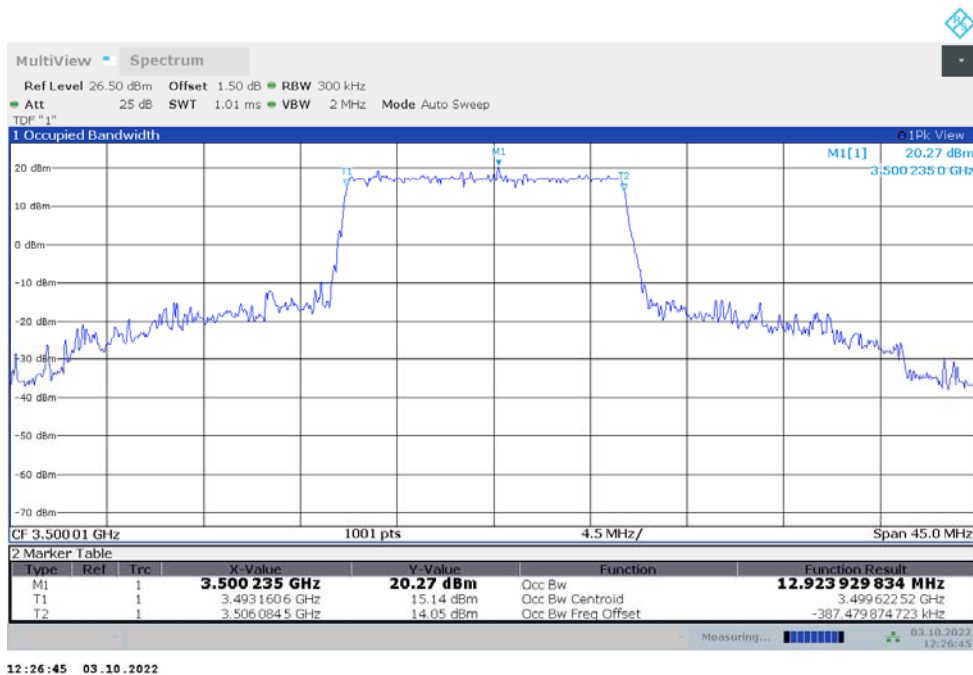

n77L,15MHz Bandwidth,DFT-s-QPSK (99% BW)