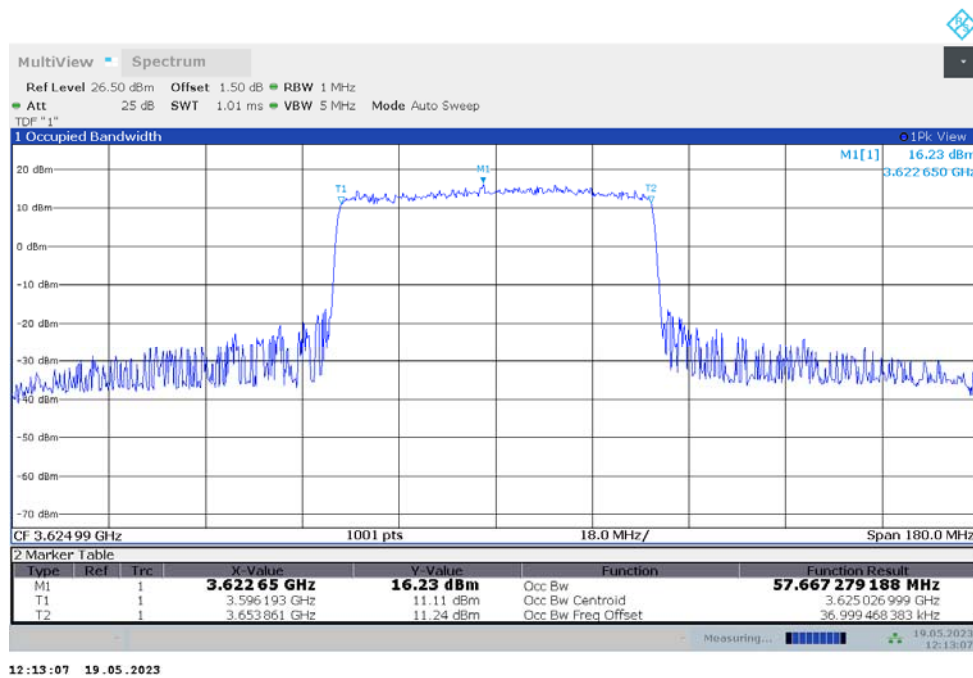

n48  
n48,50MHz(99%)

Frequency (MHz)	Occupied Bandwidth (99%) (MHz)	
	DFT-s-pi/2 BPSK	DFT-s-QPSK
3624.99	45.741	45.867

n48,50MHz Bandwidth,DFT-s-pi/2 BPSK (99% BW)

n48,50MHz Bandwidth,DFT-s-QPSK (99% BW)

n48  
n48,60MHz(99%)

Frequency (MHz)	Occupied Bandwidth (99%) (MHz)	
	DFT-s-pi/2 BPSK	DFT-s-QPSK
3624.99	57.758	57.667

n48,60MHz Bandwidth,DFT-s-pi/2 BPSK (99% BW)

n48,60MHz Bandwidth,DFT-s-QPSK (99% BW)