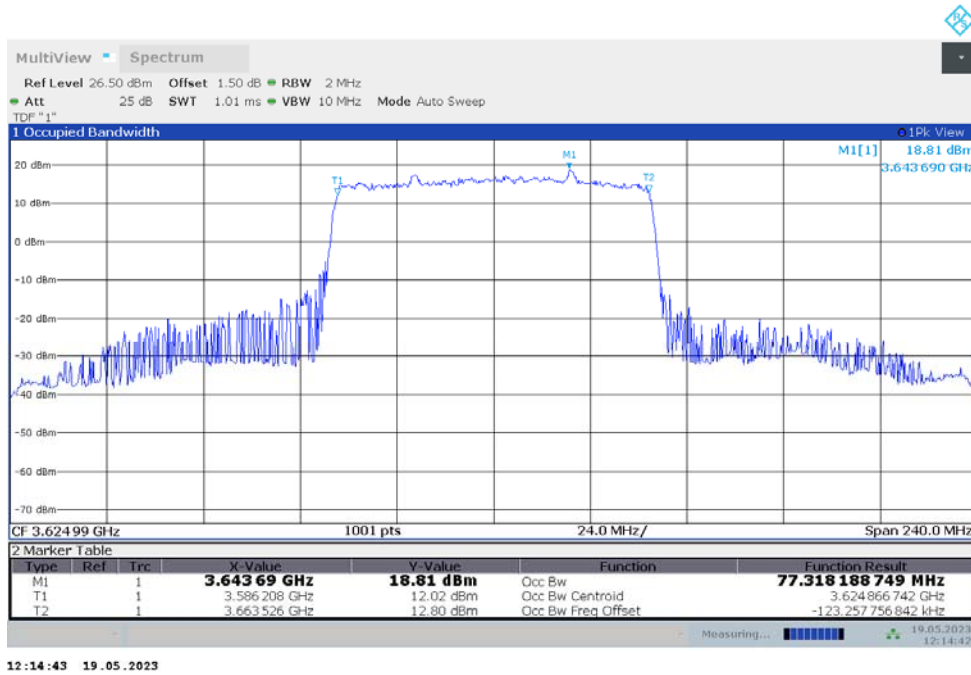

n48

n48,80MHz(99%)

Frequency (MHz)	Occupied Bandwidth (99%) (MHz)	
	DFT-s-pi/2 BPSK	DFT-s-QPSK
3624.99	77.318	77.328

n48,80MHz Bandwidth,DFT-s-pi/2 BPSK (99% BW)