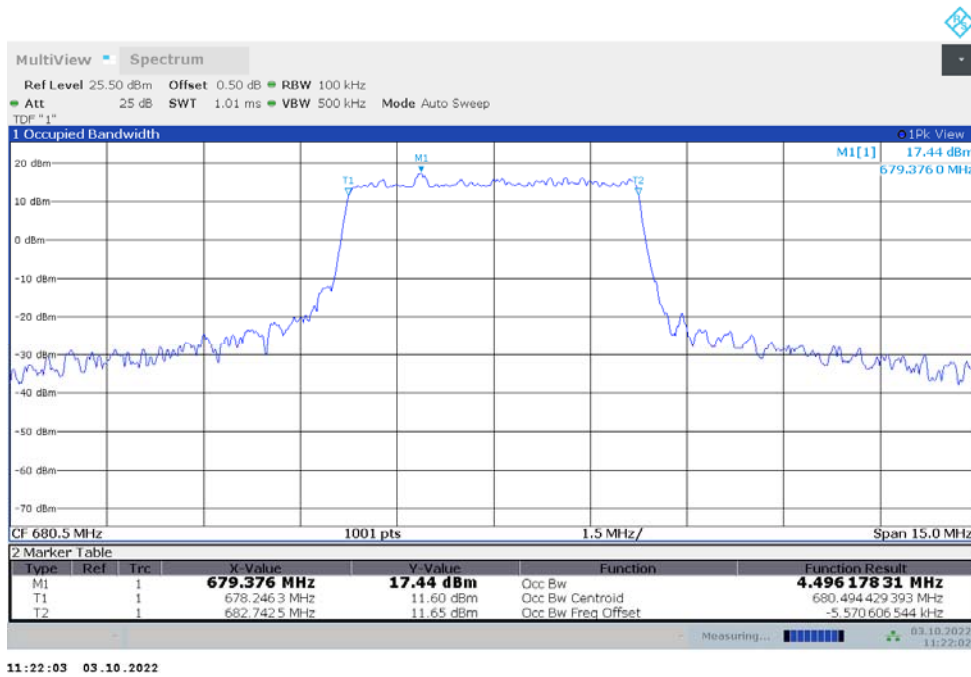

n71
n71,5MHz(99%)

Frequency (MHz)	Occupied Bandwidth (99%) (MHz)	
	DFT-s-pi/2 BPSK	DFT-s-QPSK
680.5	4.496	4.517

n71,5MHz Bandwidth,DFT-s-pi/2 BPSK (99% BW)