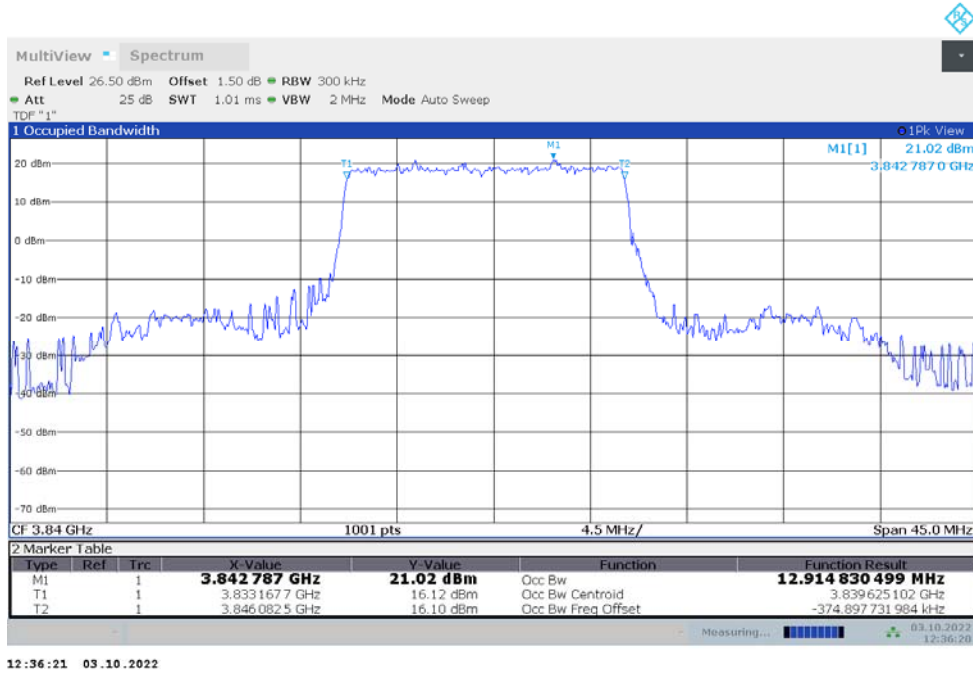

**n77L,90MHz Bandwidth,DFT-s-pi/2 BPSK (99% BW)**

12:33:46 03.10.2022

**n77L,90MHz Bandwidth,DFT-s-QPSK (99% BW)**

12:34:02 03.10.2022

n77H  
n77H,10MHz(99%)

Frequency (MHz)	Occupied Bandwidth (99%) (MHz)	
	DFT-s-pi/2 BPSK	DFT-s-QPSK
3840	8.582	8.631

n77H,10MHz Bandwidth,DFT-s-pi/2 BPSK (99% BW)

n77H,10MHz Bandwidth,DFT-s-QPSK (99% BW)

**n77H,15MHz(99%)**

Frequency (MHz)	Occupied Bandwidth (99%) (MHz)	
	DFT-s-pi/2 BPSK	DFT-s-QPSK
3840	12.915	12.931

**n77H,15MHz Bandwidth,DFT-s-pi/2 BPSK (99% BW)**

12:36:21 03.10.2022

**n77H,15MHz Bandwidth,DFT-s-QPSK (99% BW)**

12:36:36 03.10.2022

**n77H,20MHz(99%)**

Frequency (MHz)	Occupied Bandwidth (99%) (MHz)	
	DFT-s-pi/2 BPSK	DFT-s-QPSK
3840	18.010	18.041

**n77H,20MHz Bandwidth,DFT-s-pi/2 BPSK (99% BW)**