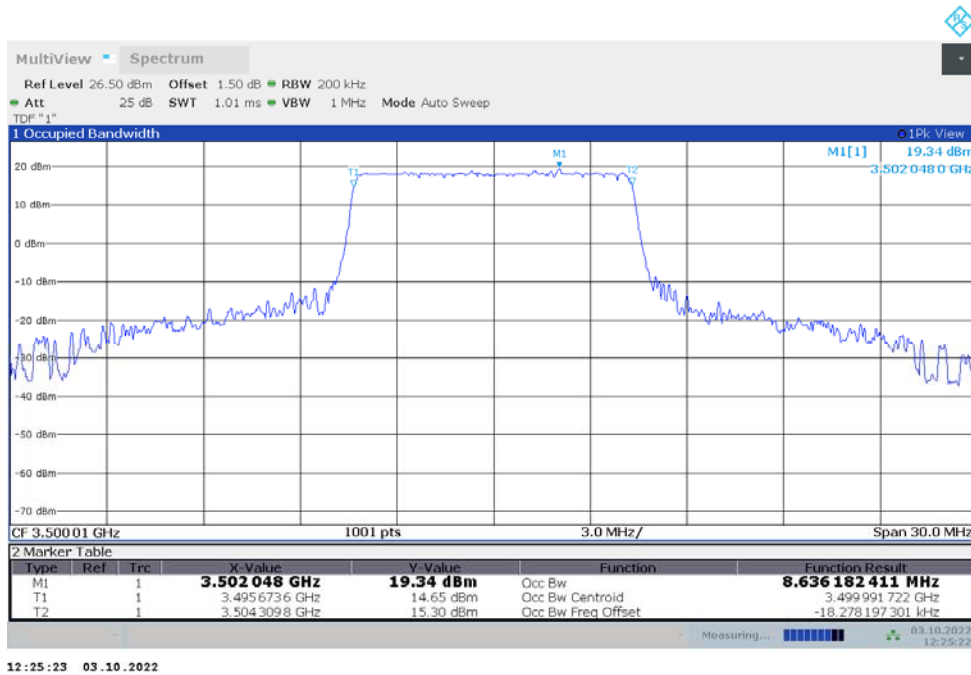

n77L,10MHz Bandwidth,DFT-s-QPSK (99% BW)