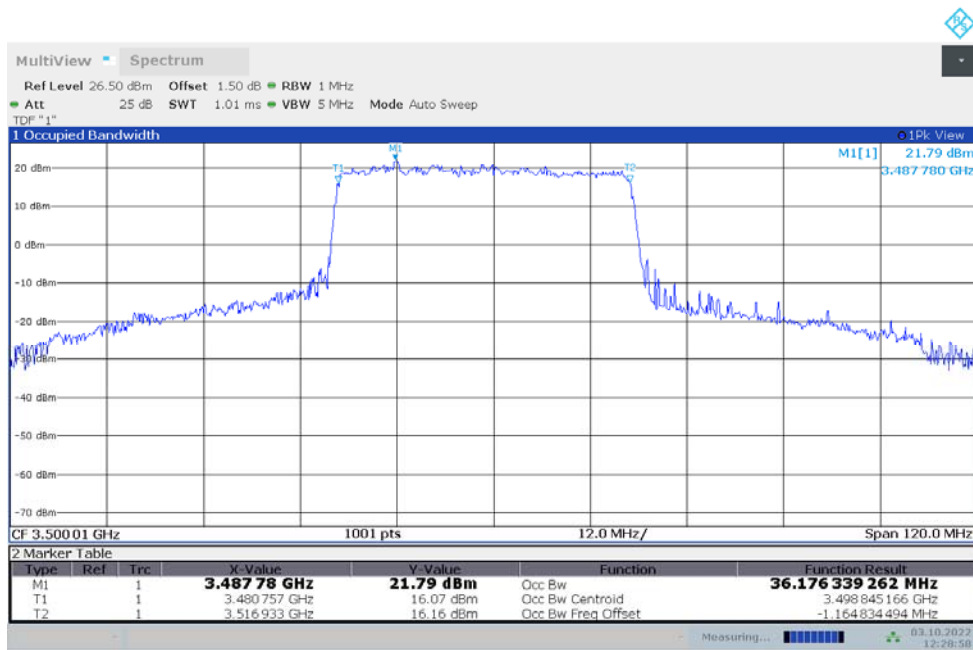

n77L,40MHz Bandwidth,DFT-s-QPSK (99% BW)