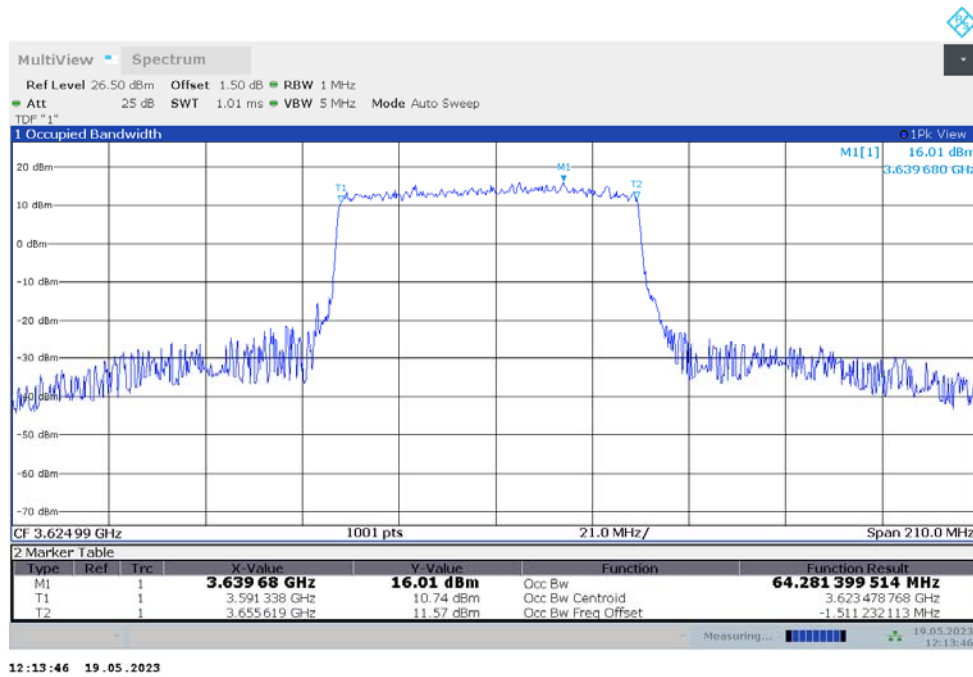

n48
n48,70MHz(99%)

Frequency (MHz)	Occupied Bandwidth (99%) (MHz)	
	DFT-s-pi/2 BPSK	DFT-s-QPSK
3624.99	64.281	64.173

n48,70MHz Bandwidth,DFT-s-pi/2 BPSK (99% BW)