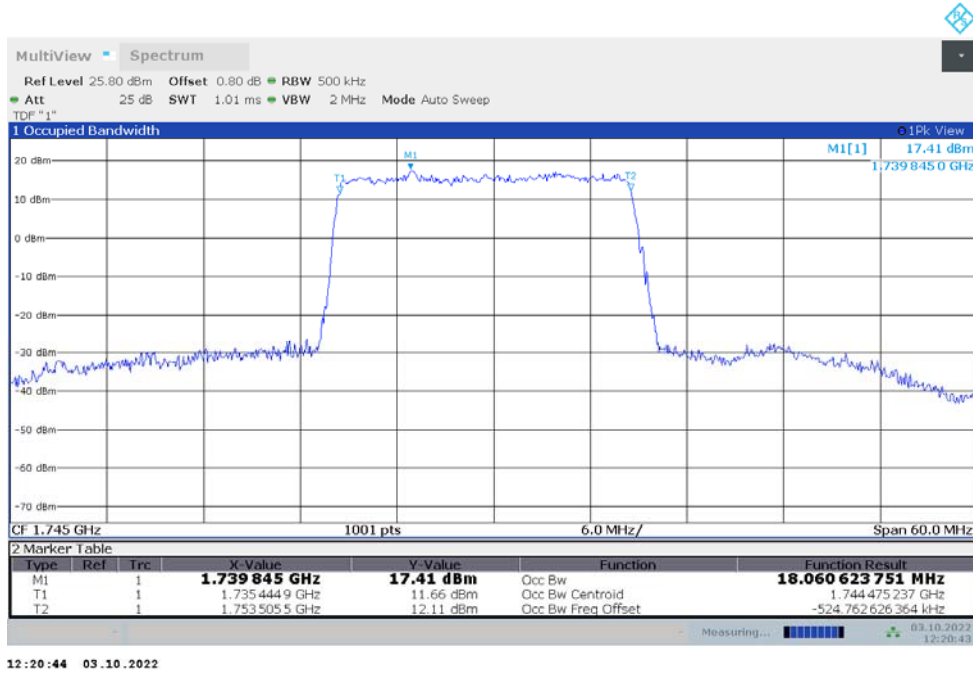

n66,20MHz(99%)

Frequency (MHz)	Occupied Bandwidth (99%) (MHz)	
	DFT-s-pi/2 BPSK	DFT-s-QPSK
1745	18.061	18.030

n66,20MHz Bandwidth,DFT-s-pi/2 BPSK (99% BW)