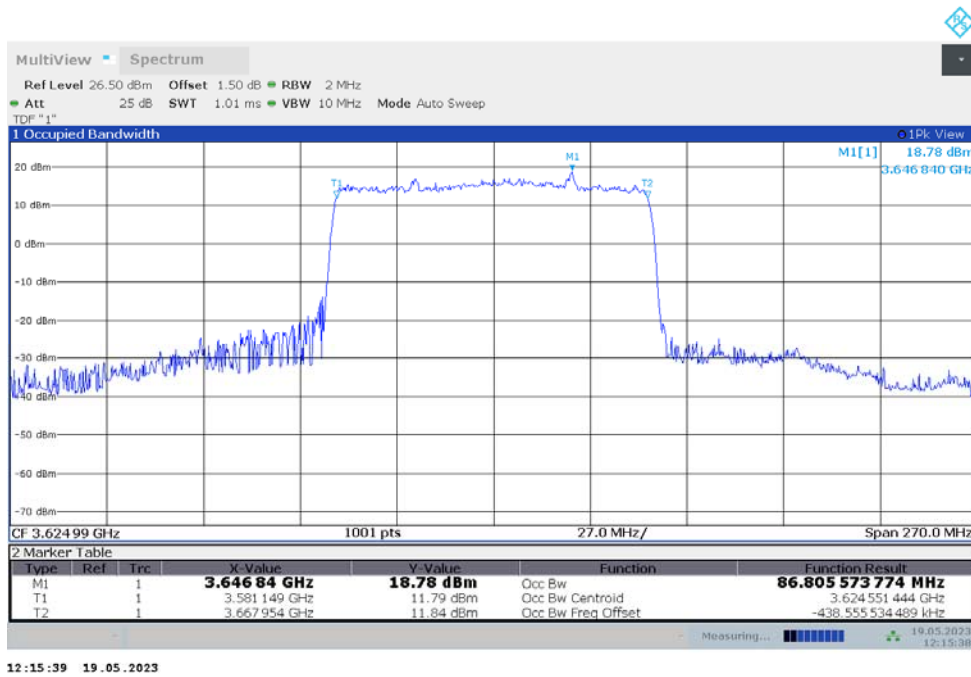

n48
n48,90MHz(99%)

Frequency (MHz)	Occupied Bandwidth (99%) (MHz)	
	DFT-s-pi/2 BPSK	DFT-s-QPSK
3624.99	86.806	86.886

n48,90MHz Bandwidth,DFT-s-pi/2 BPSK (99% BW)