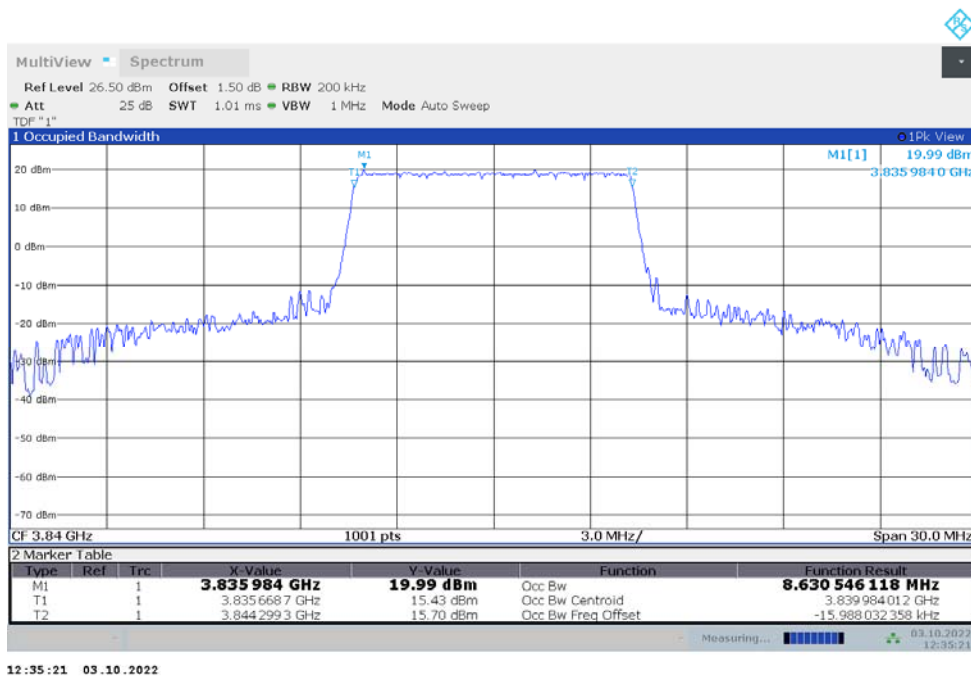

n77H,10MHz Bandwidth,DFT-s-QPSK (99% BW)