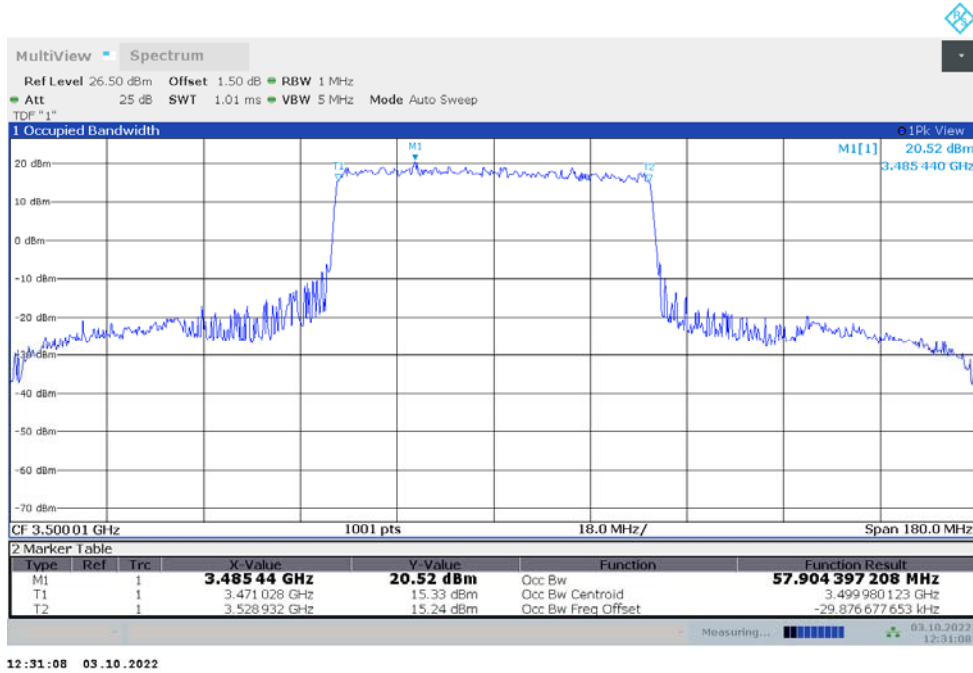

n77L,60MHz(99%)

Frequency (MHz)	Occupied Bandwidth (99%) (MHz)	
	DFT-s-pi/2 BPSK	DFT-s-QPSK
3500.01	57.904	58.008

n77L,60MHz Bandwidth,DFT-s-pi/2 BPSK (99% BW)