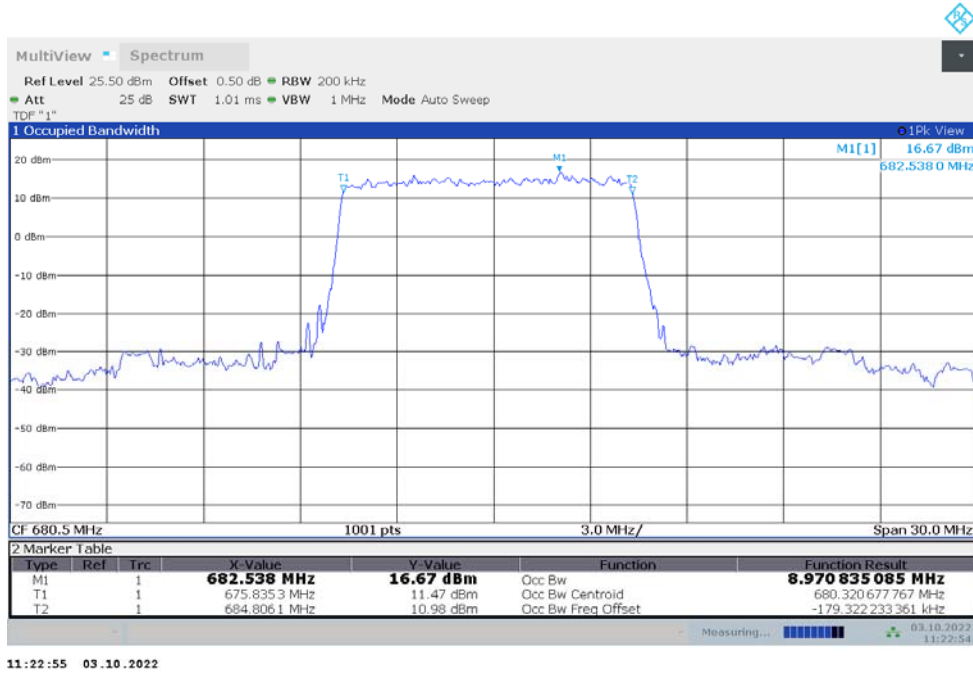

n71,10MHz(99%)

Frequency (MHz)	Occupied Bandwidth (99%) (MHz)	
	DFT-s-pi/2 BPSK	DFT-s-QPSK
680.5	8.971	8.983

n71,10MHz Bandwidth,DFT-s-pi/2 BPSK (99% BW)