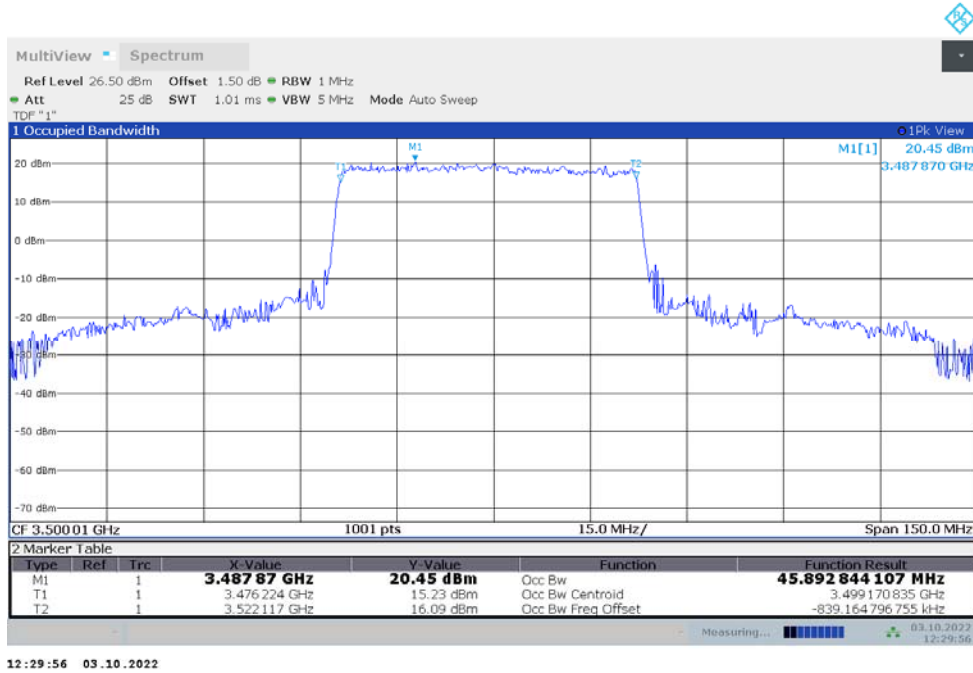

n77L,50MHz(99%)

Frequency (MHz)	Occupied Bandwidth (99%) (MHz)	
	DFT-s-pi/2 BPSK	DFT-s-QPSK
3500.01	45.893	45.884

n77L,50MHz Bandwidth,DFT-s-pi/2 BPSK (99% BW)