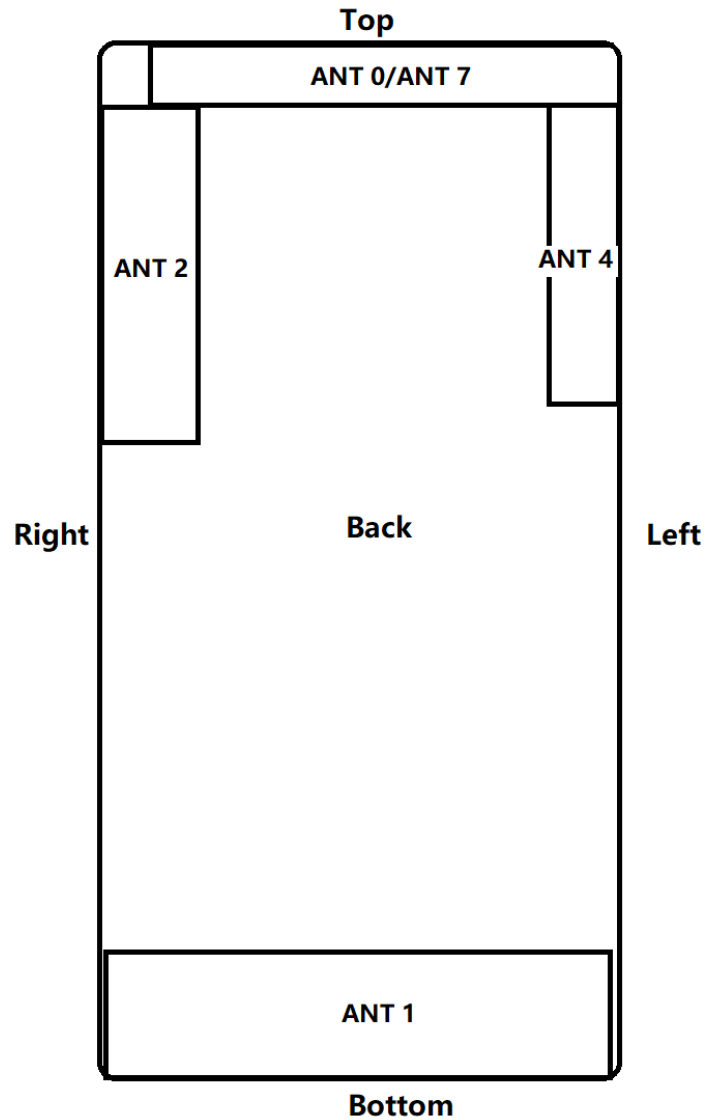

## Antenna Locations

Note: The location of the test is detailed in Section 10.1.

ANT 0: GSM 850/WCDMA 5/LTE 5/12/13/26/71/NR n5/ n12/n71
ANT 1: LTE 2/66
ANT 2: GSM 1900/WCDMA 2/4/LTE 2/4/25/48/66/NR n2/n48/n25/n66/n77
ANT 4: LTE 7/41/NR n30/n41
ANT 7: Wi-Fi 2.4G/5G/Bluetooth