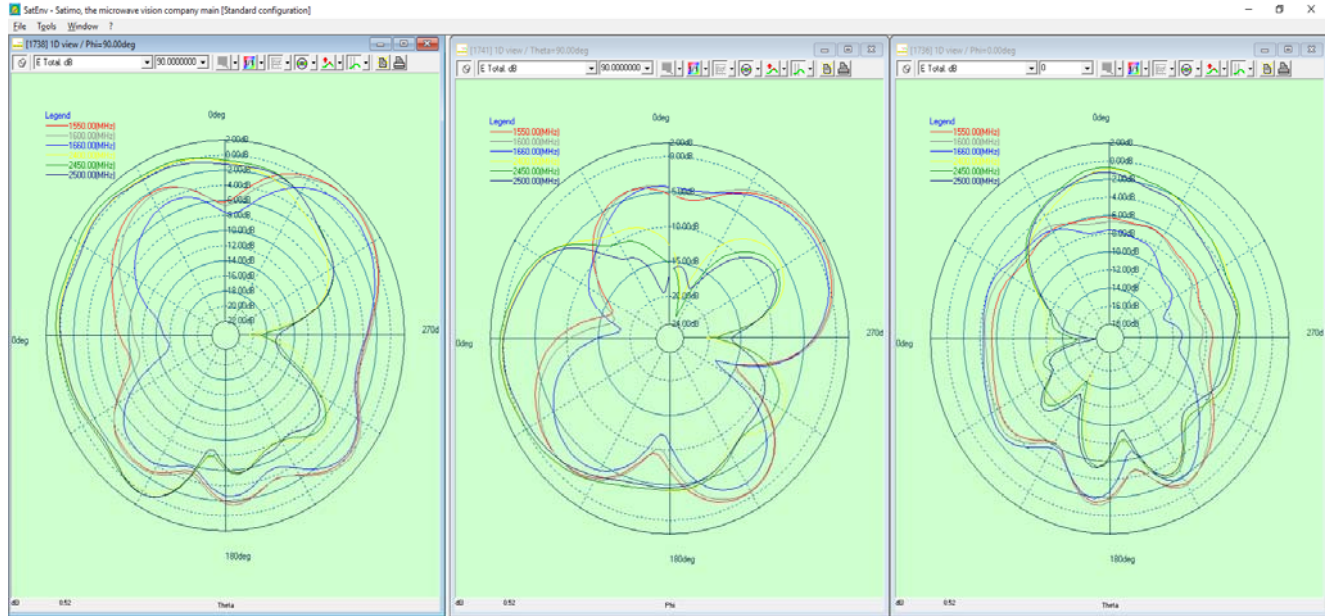

# 2.4G WIFI

## 1) Radiation pattern

### 3) Gain curve