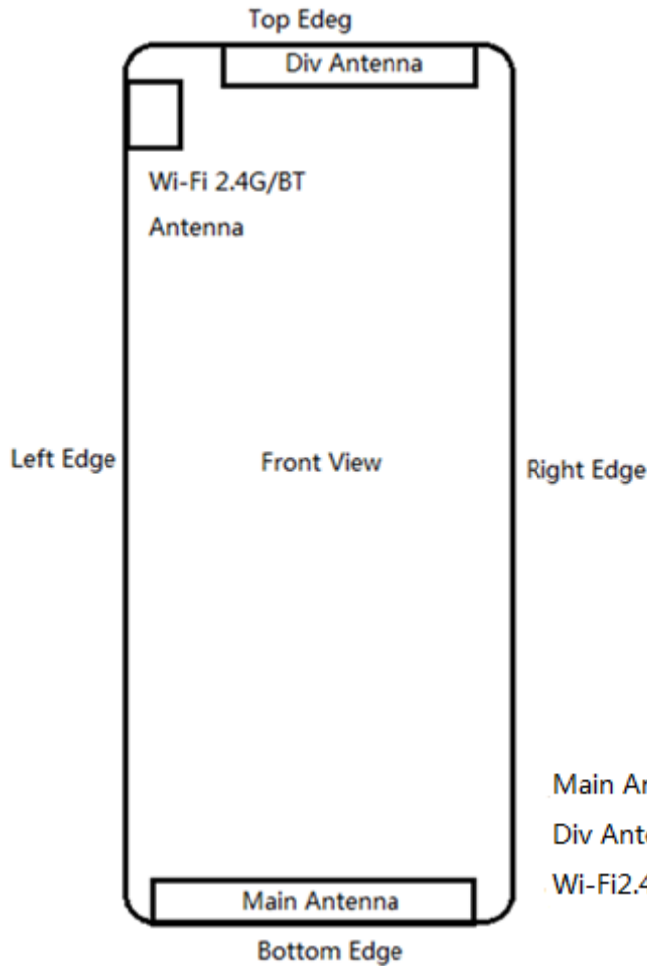

R2111A1006-S1 Antenna Locations

Note: The location of the test is detailed in Section 10.1.

Main Antenna : GSM850/1900, WCDMA2, LTE7/41

Div Antenna : WCDMA 5, LTE 5

Wi-Fi2.4/BT Antenna : WiFi 2.4G/BT