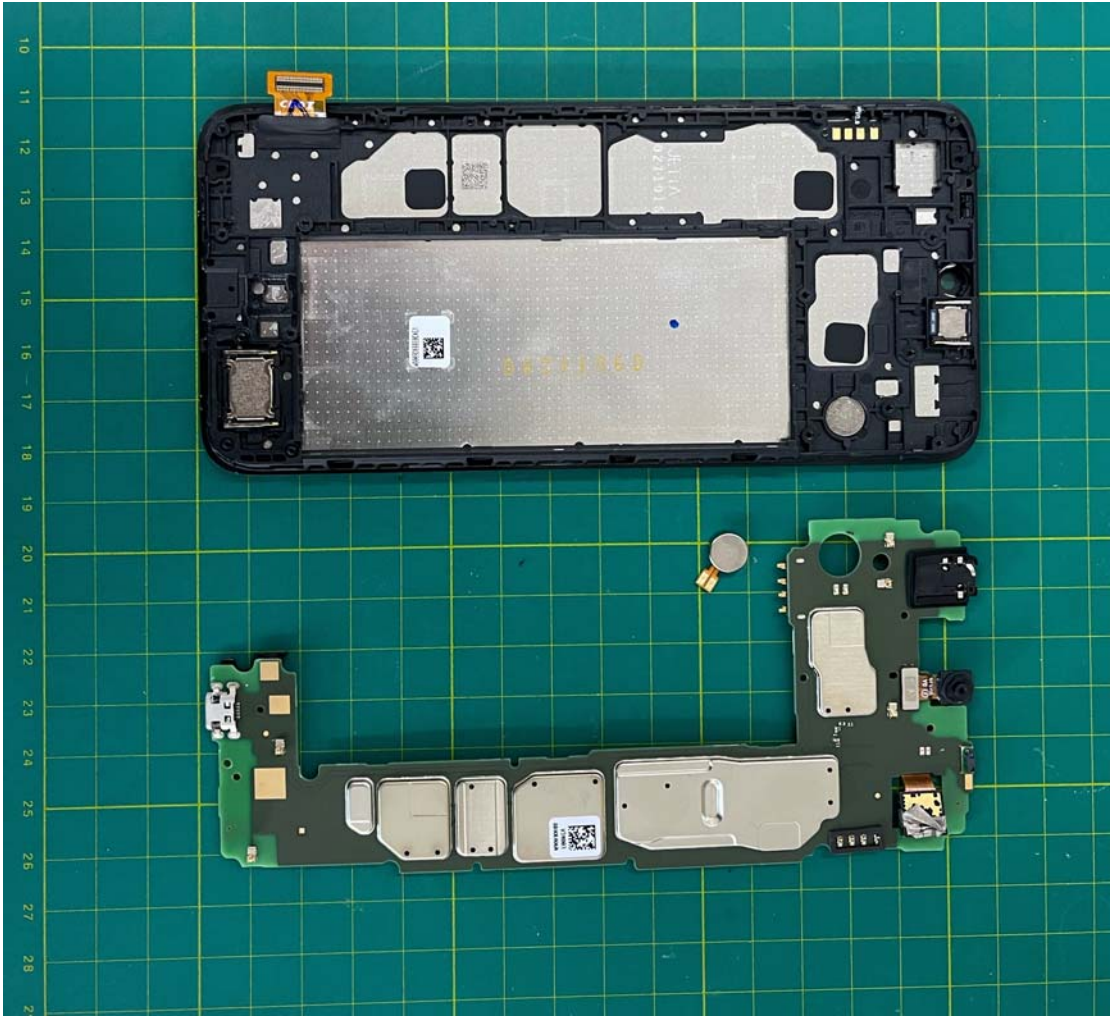

EUT Interior photograph

T602DL

11
12
13
14
15
16
17
18
19
20
21
22
23
24
25
26
27
28
29

BAB272000C1
JettaTP V4.0

IR877
DB8VP

MEDIA TEK
ARM

W

B