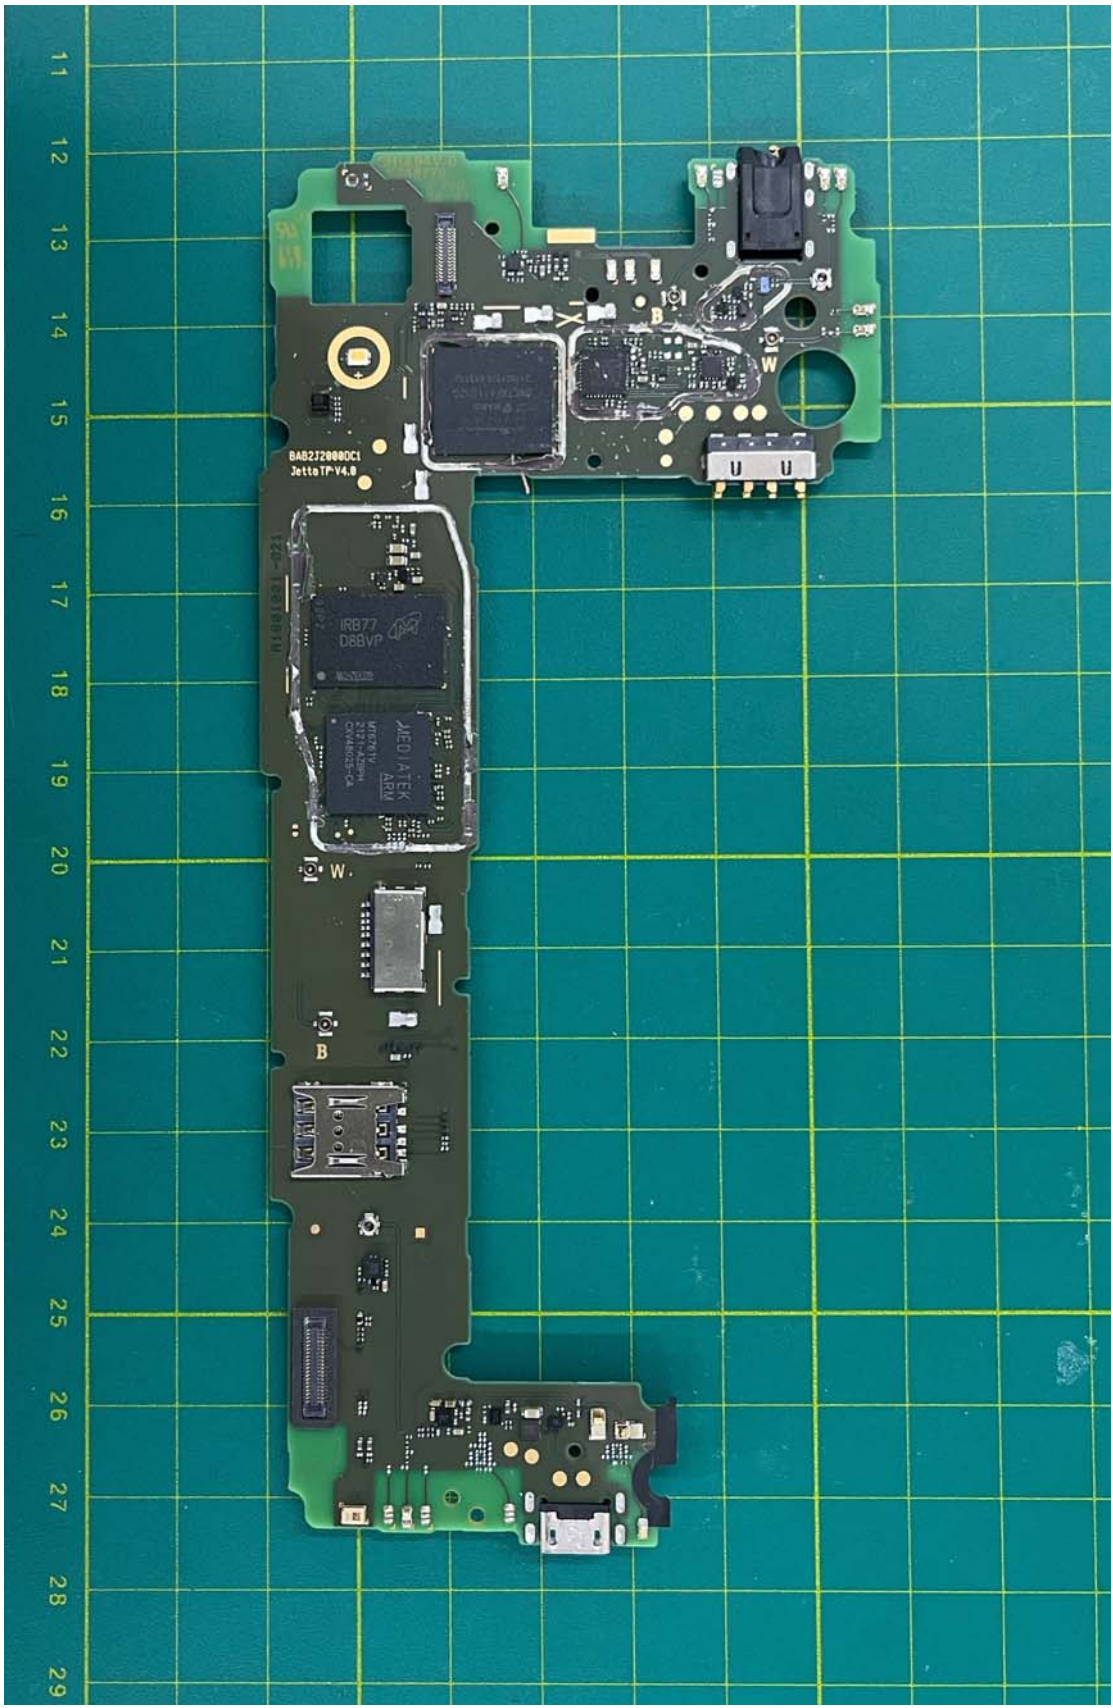

EUT Interior photograph

T602DL

11
12
13
14
15
16
17
18
19
20
21
22
23
24
25
26
27
28
29

BAB272000C1
JettaTP V4.0

IR877
DB8VP

MEDIA TEK
ARM

W

B