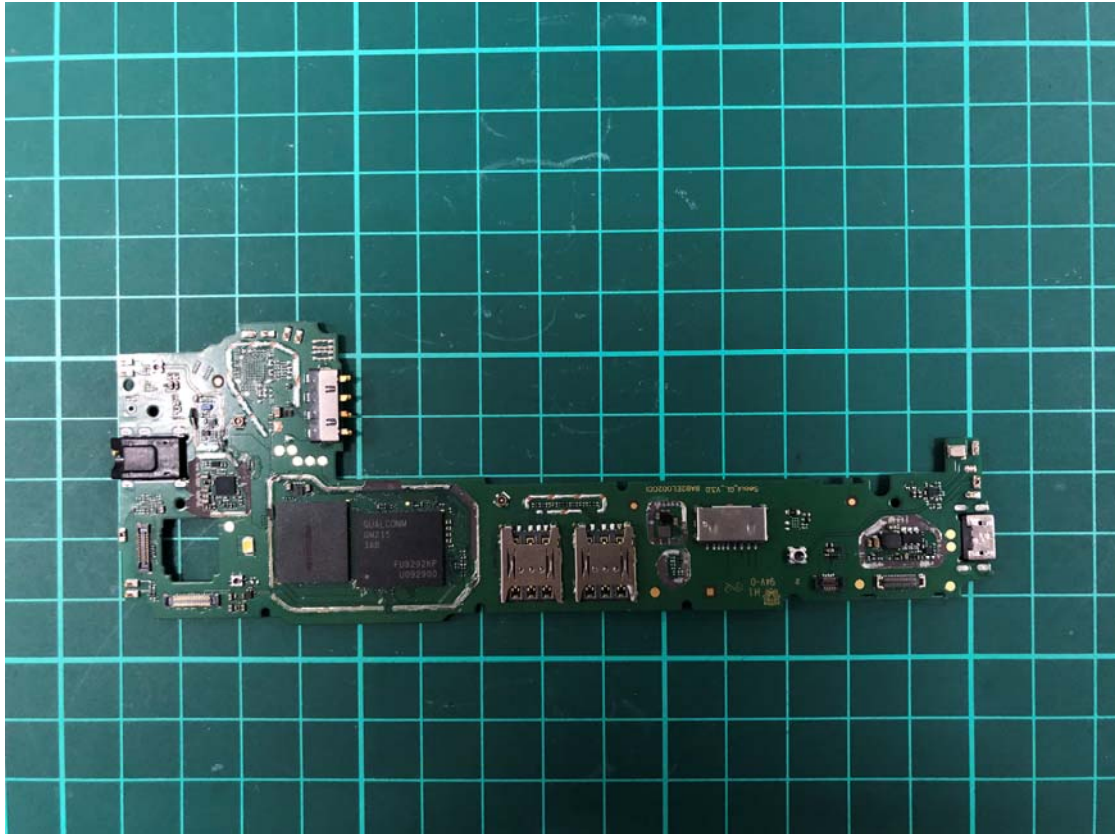

EUT Interior photograph

FCC ID: 2ACCJH135

Watch Phone Disassembly

Watch Phone Disassembly

Watch Phone Disassembly

Watch Phone Disassembly

Watch Phone Disassembly