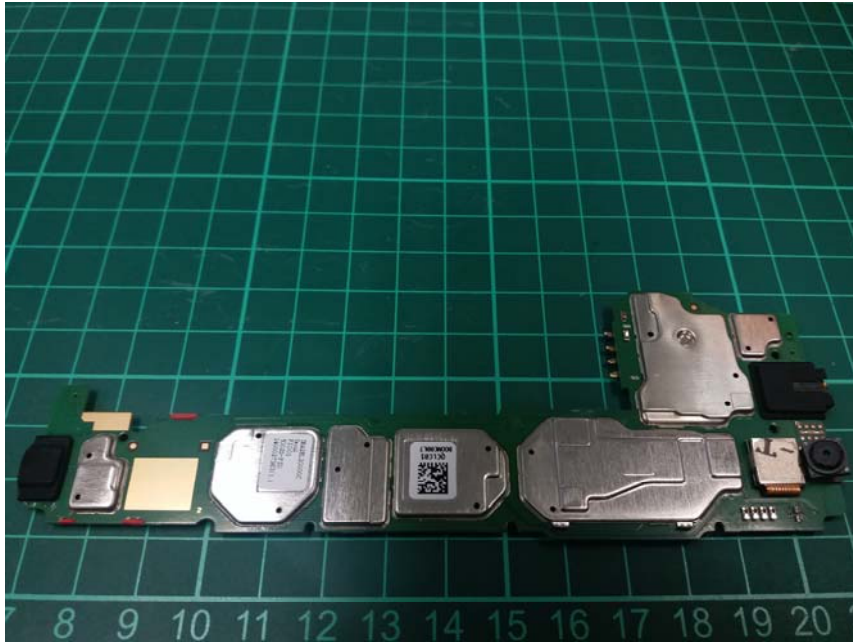

EUT Interior photograph

FCC ID: 2ACCJH135

Watch Phone Disassembly

Watch Phone Disassembly

Watch Phone Disassembly

Watch Phone Disassembly

Watch Phone Disassembly