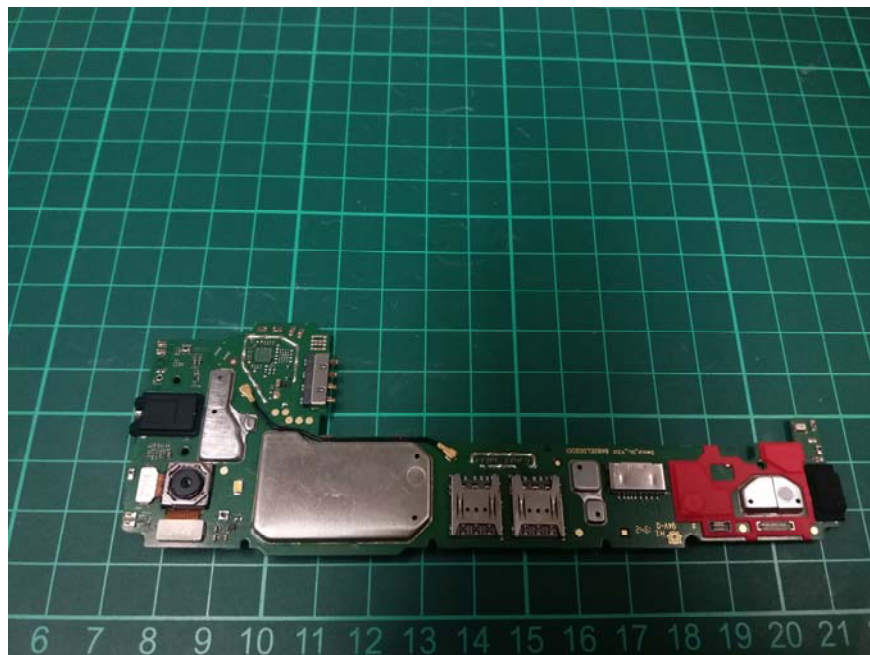

EUT Interior photograph

FCC ID: 2ACCJH135

Watch Phone Disassembly

Watch Phone Disassembly

Watch Phone Disassembly

Watch Phone Disassembly

Watch Phone Disassembly