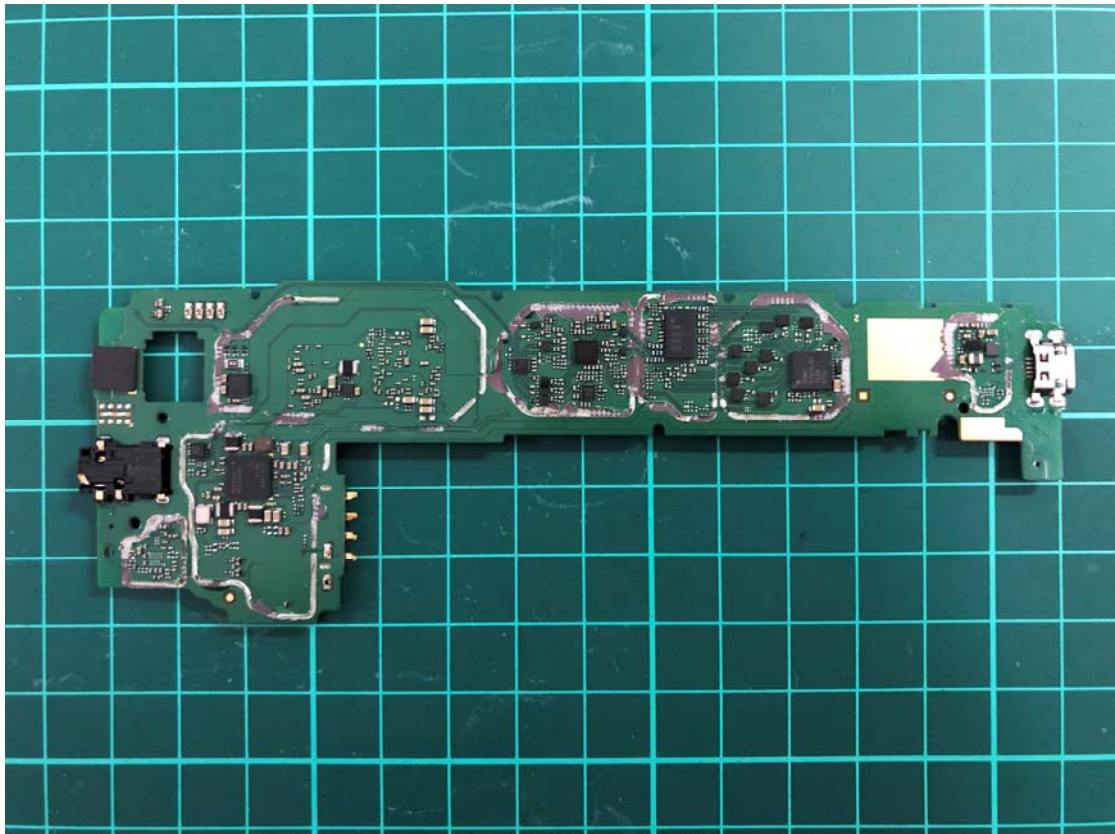

EUT Interior photograph

FCC ID: 2ACCJH135

Watch Phone Disassembly

Watch Phone Disassembly

Watch Phone Disassembly

Watch Phone Disassembly

Watch Phone Disassembly