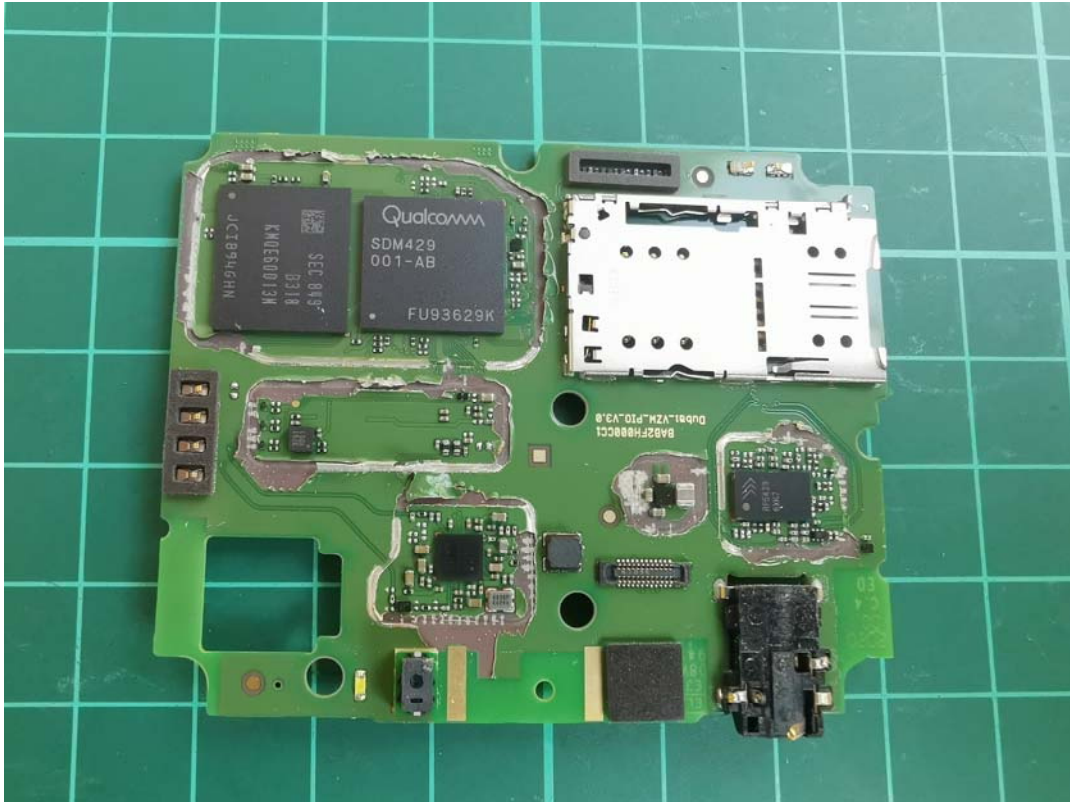

## EUT Interior photograph

FCC ID: 2ACCJH127

Mobile Phone

Mobile Phone Disassembly

**Mobile Phone Disassembly**

**Mobile Phone Disassembly**

**Mobile Phone Disassembly**