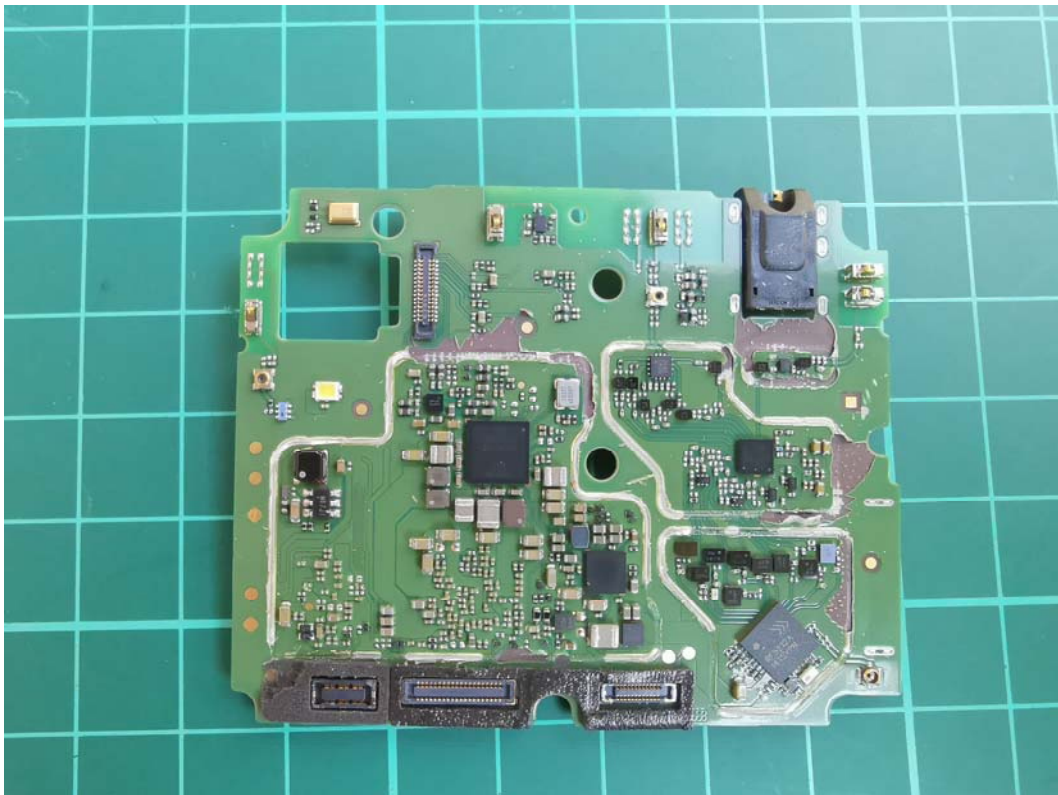

## EUT Interior photograph

FCC ID: 2ACCJH127

Mobile Phone

Mobile Phone Disassembly

**Mobile Phone Disassembly**

**Mobile Phone Disassembly**

**Mobile Phone Disassembly**