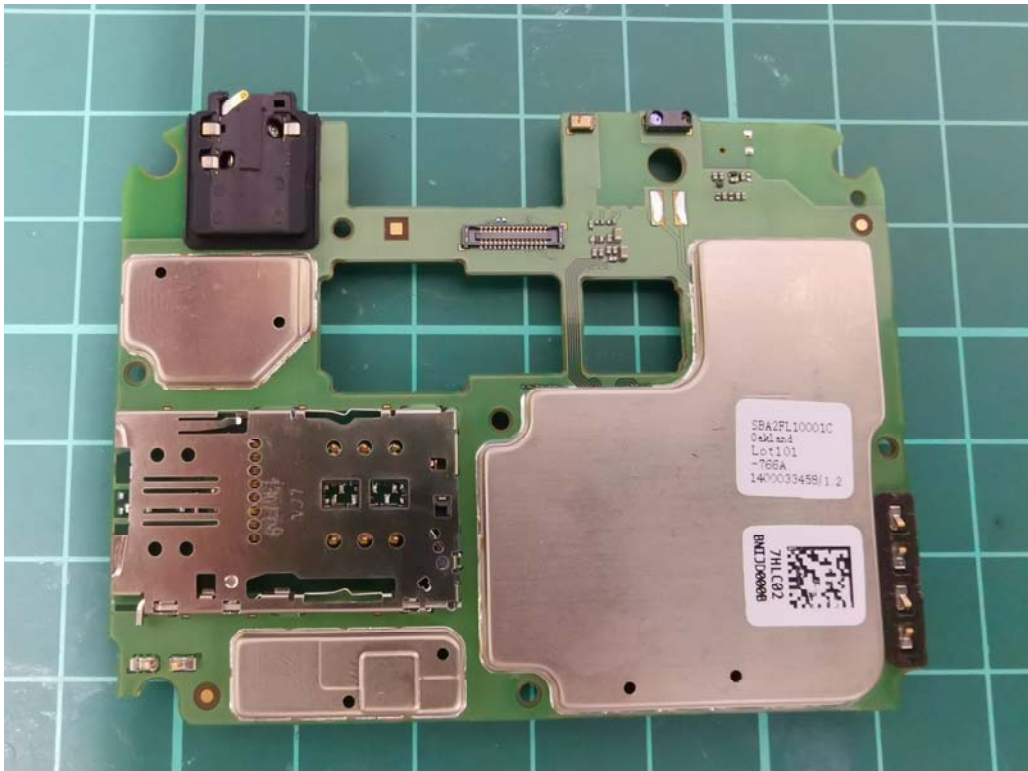

EUT Interior photograph

FCC ID: 2ACCJH126

Mobile Phone

Mobile Phone Disassembly

Mobile Phone Disassembly

Mobile Phone Disassembly

Mobile Phone Disassembly