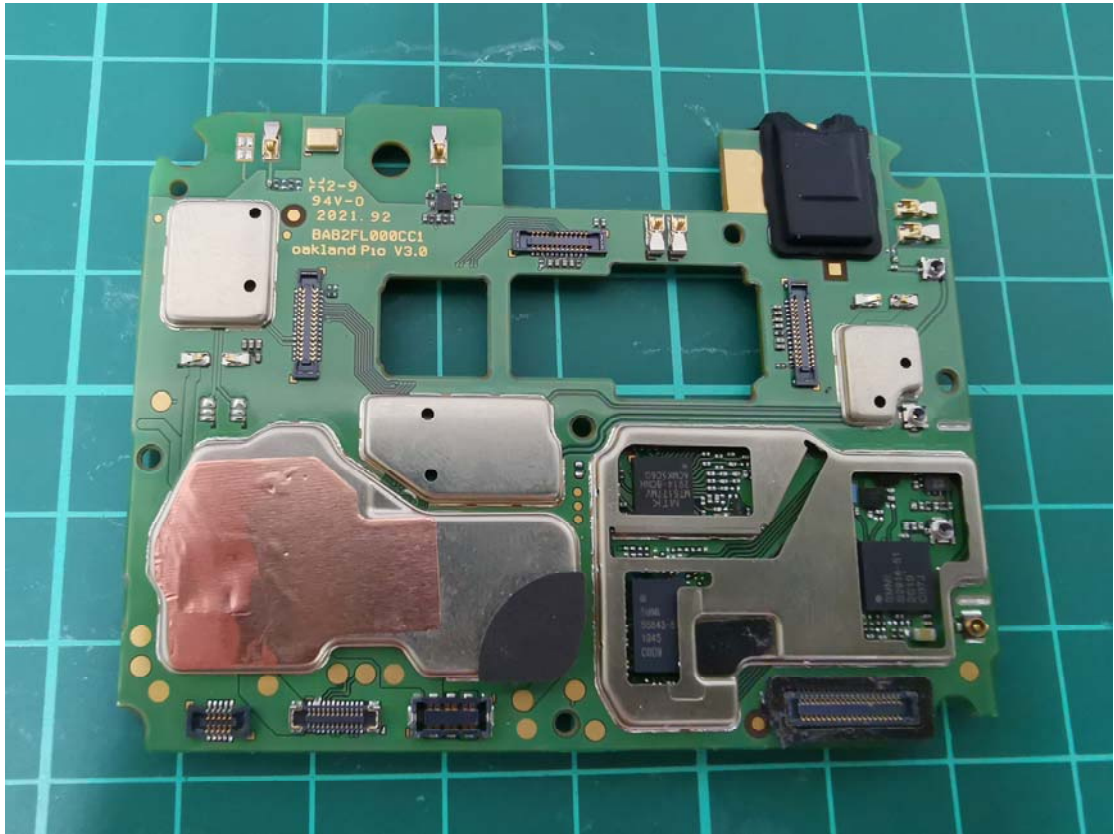

EUT Interior photograph

FCC ID: 2ACCJH126

Mobile Phone

Mobile Phone Disassembly

Mobile Phone Disassembly

Mobile Phone Disassembly

Mobile Phone Disassembly