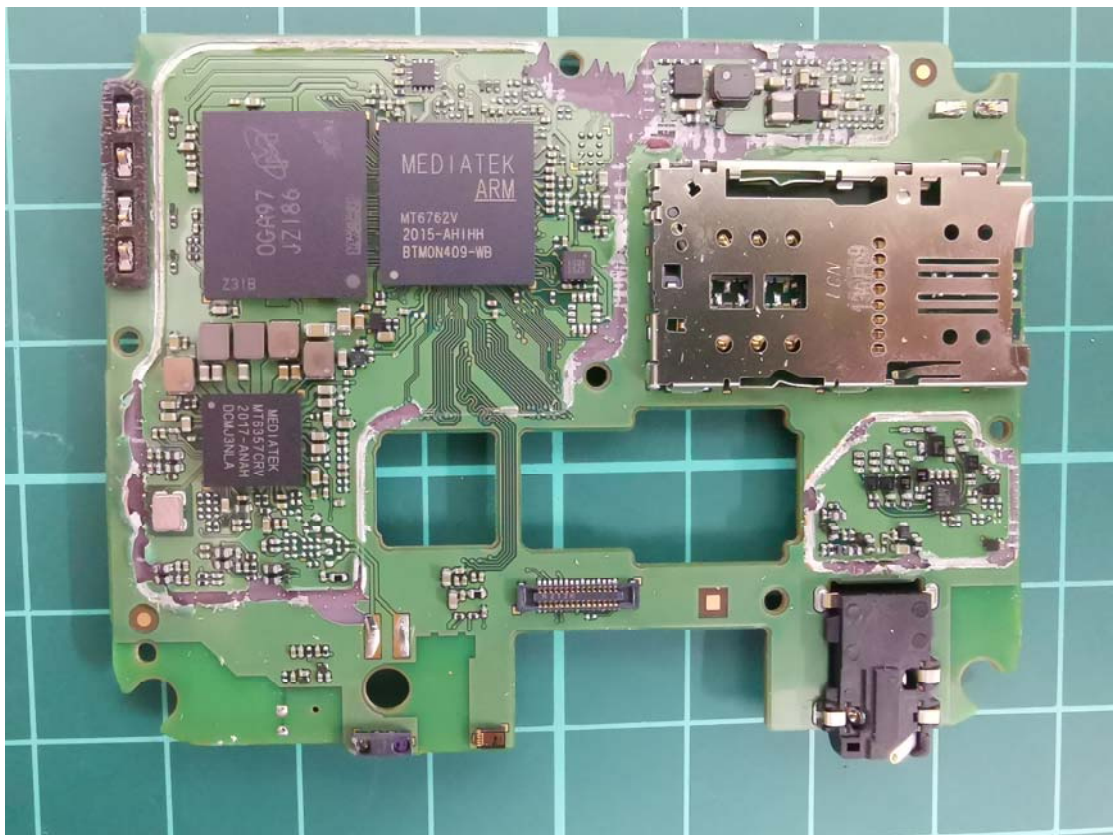

EUT Interior photograph

FCC ID: 2ACCJH126

Mobile Phone

Mobile Phone Disassembly

Mobile Phone Disassembly

Mobile Phone Disassembly

Mobile Phone Disassembly