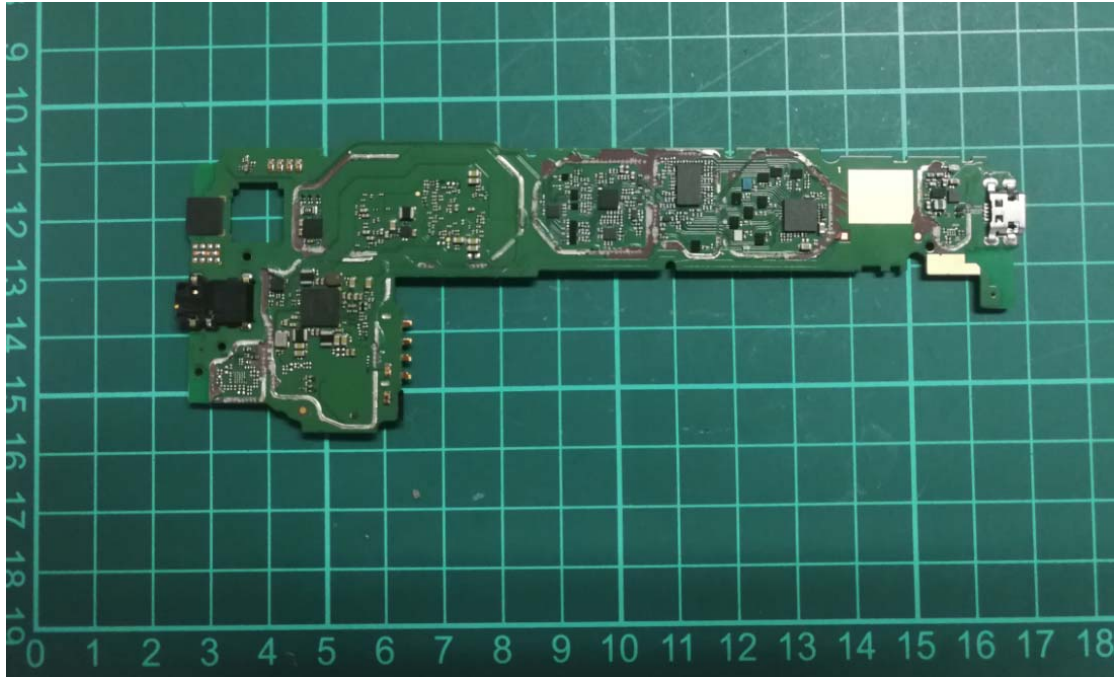

EUT Interior photograph

FCC ID: 2ACCJH118

Mobile Phone

KW-triO

CUTTING MAT

NO. 9Z200

0
1
2
3
4
5
6
7
8
9
10
11
12
13
14
15
16
17
18
19

0 1 2 3 4 5 6 7 8 9 10 11 12 13 14 15 16