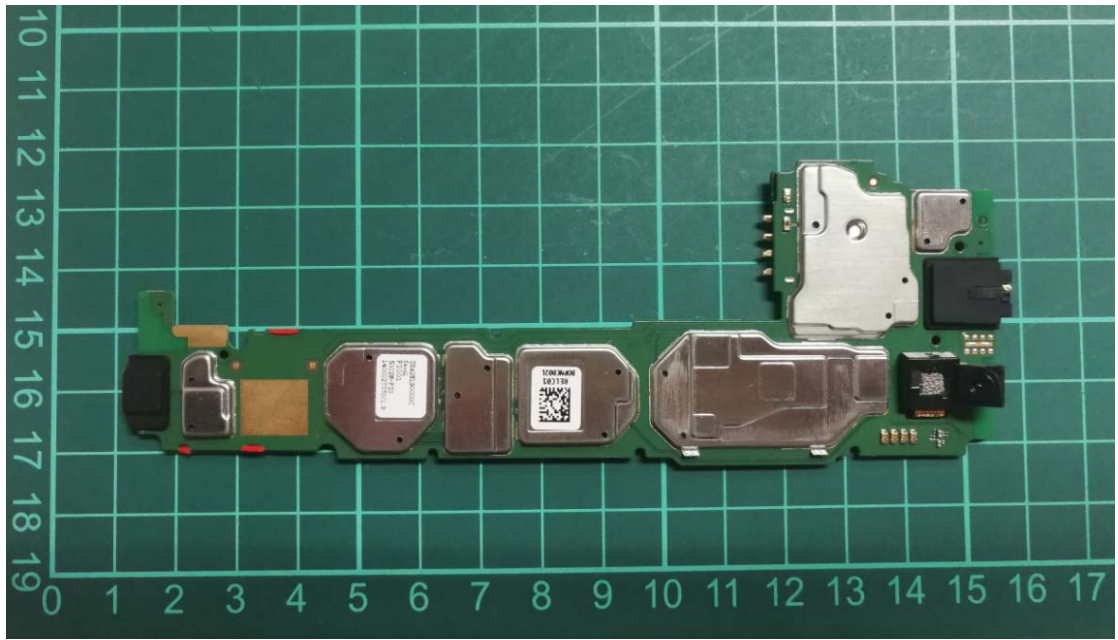

EUT Interior photograph

FCC ID: 2ACCJH118

Mobile Phone

KW-triO

CUTTING MAT

NO. 9Z200

0
1
2
3
4
5
6
7
8
9
10
11
12
13
14
15
16
17
18
19

0 1 2 3 4 5 6 7 8 9 10 11 12 13 14 15 16