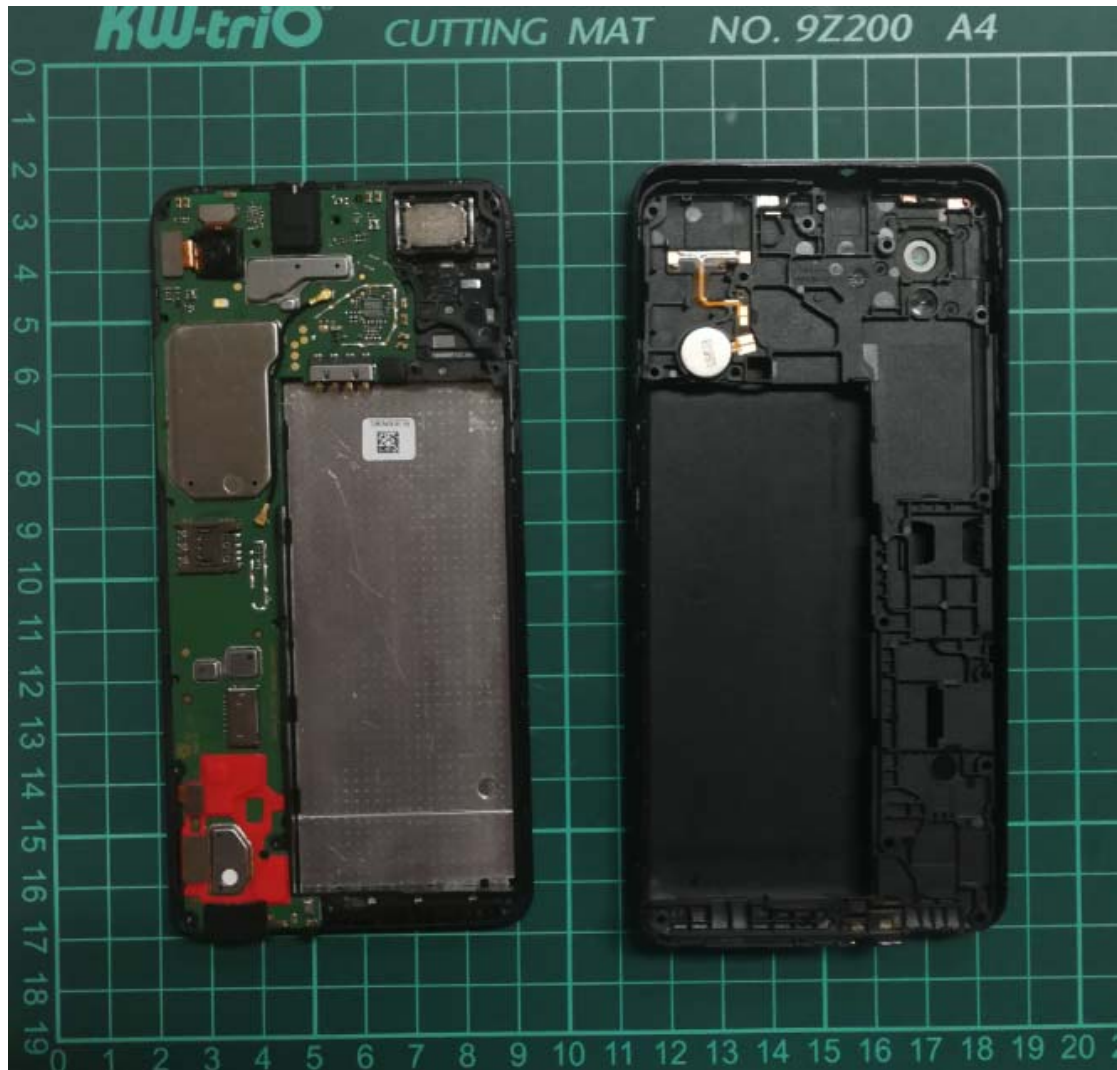

EUT Interior photograph

FCC ID: 2ACCJH118

Mobile Phone

KW-triO

CUTTING MAT

NO. 9Z200

0
1
2
3
4
5
6
7
8
9
10
11
12
13
14
15
16
17
18
19

0 1 2 3 4 5 6 7 8 9 10 11 12 13 14 15 16

Mobile Phone Disassembly