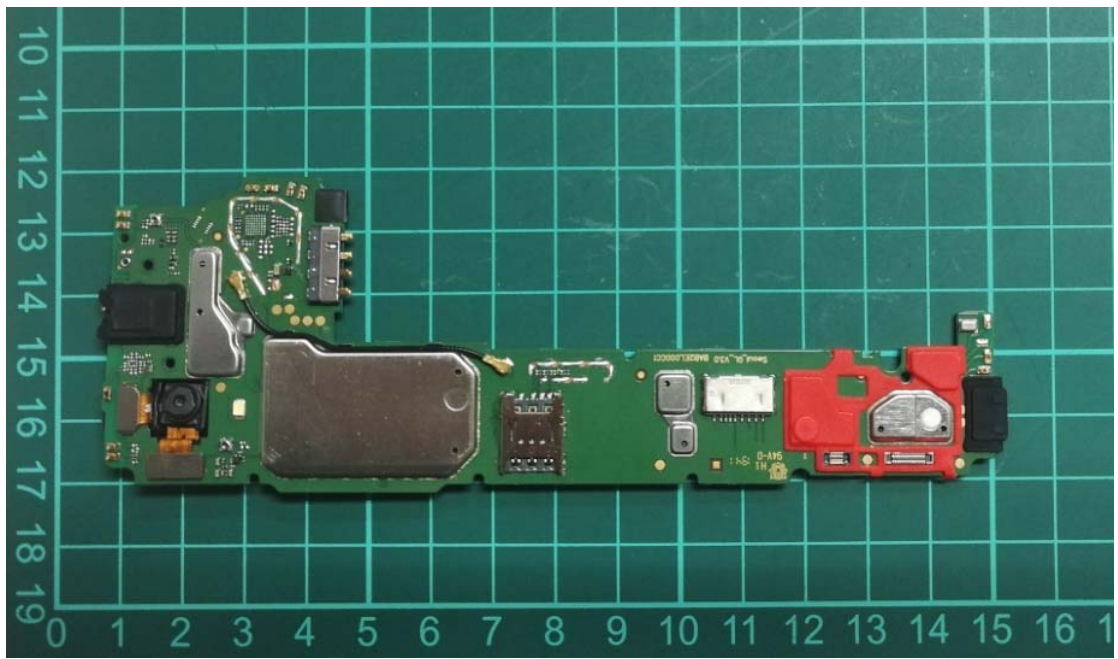

EUT Interior photograph

FCC ID: 2ACCJH118

Mobile Phone

KW-triO

CUTTING MAT

NO. 9Z200

0
1
2
3
4
5
6
7
8
9
10
11
12
13
14
15
16
17
18
19

0 1 2 3 4 5 6 7 8 9 10 11 12 13 14 15 16