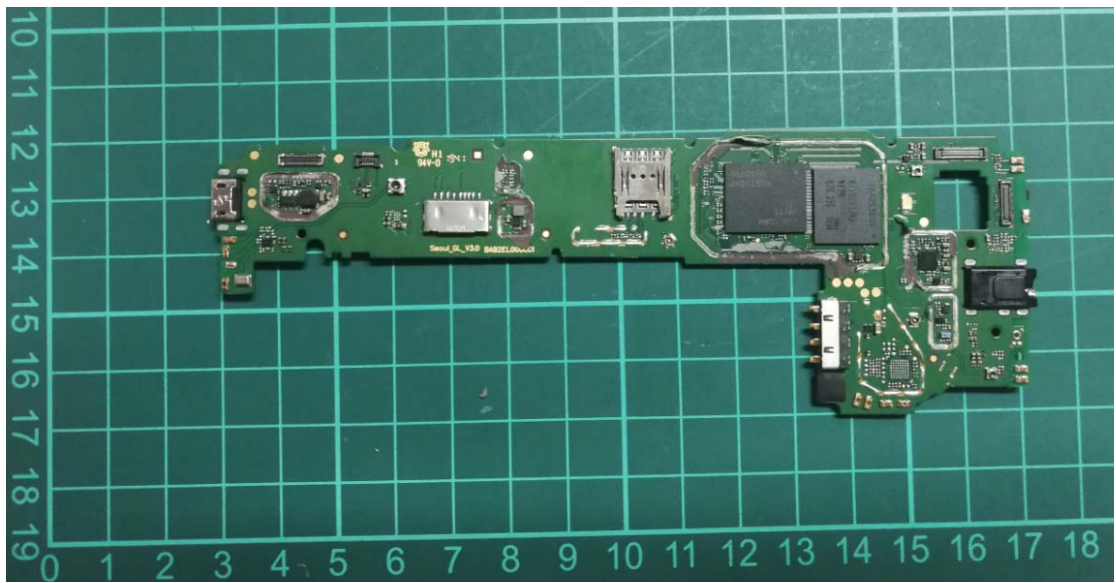

EUT Interior photograph

FCC ID: 2ACCJH118

Mobile Phone

KW-triO

CUTTING MAT

NO. 9Z200

0
1
2
3
4
5
6
7
8
9
10
11
12
13
14
15
16
17
18
19

0 1 2 3 4 5 6 7 8 9 10 11 12 13 14 15 16