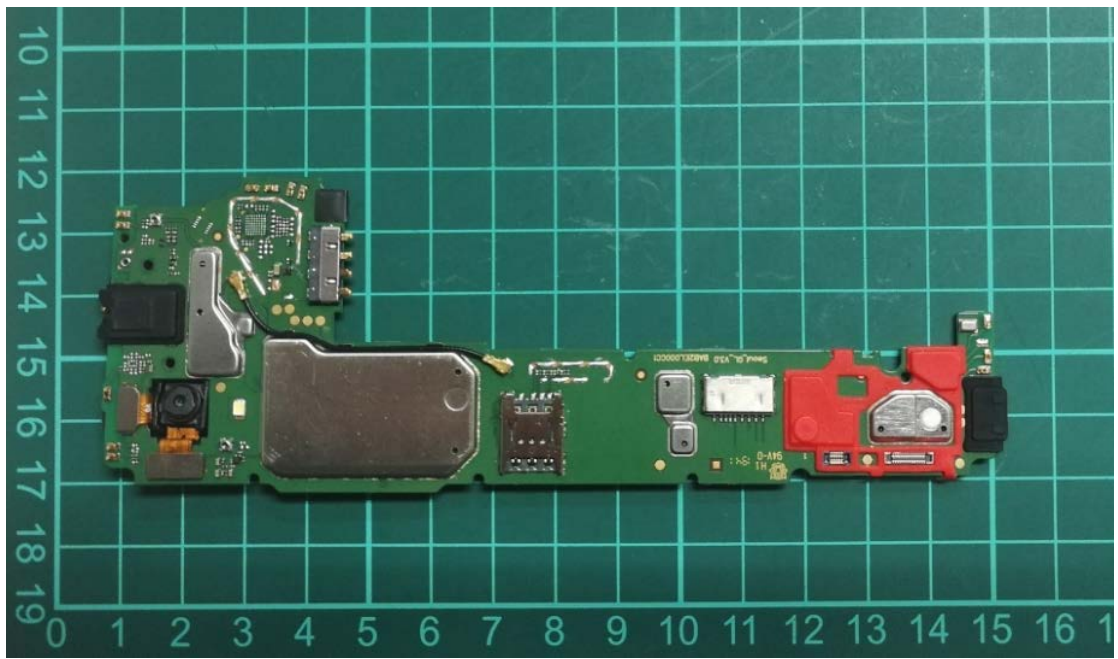

EUT Interior photograph

5002M FCC ID: 2ACCJH118

Mobile Phone

KW-triO CUTTING MAT NO. 9Z200

Mobile Phone Disassembly