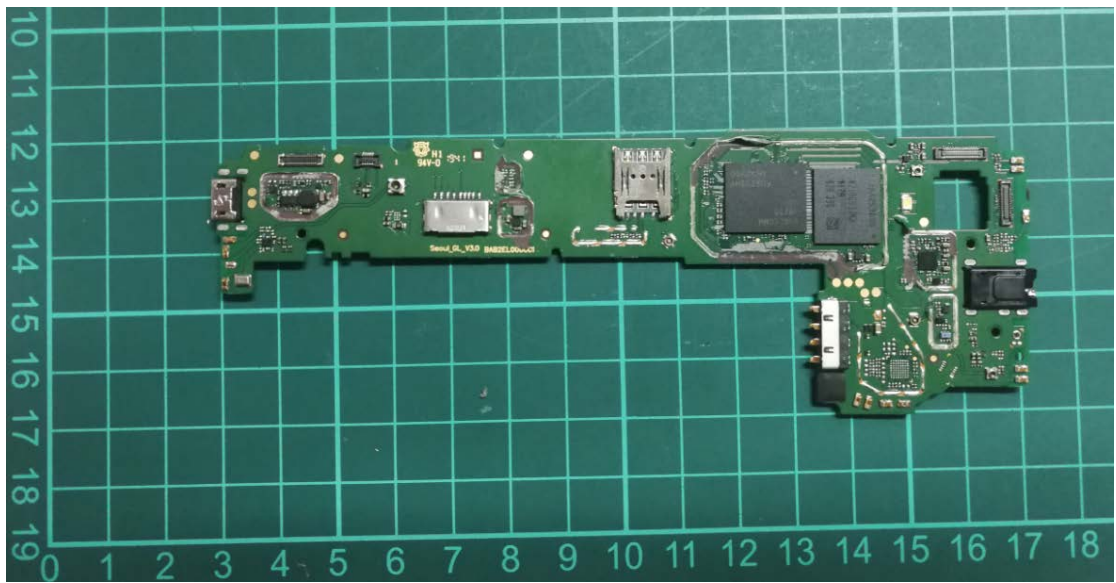

EUT Interior photograph

5002M FCC ID: 2ACCJH118

Mobile Phone

KW-triO CUTTING MAT NO. 9Z200

Mobile Phone Disassembly