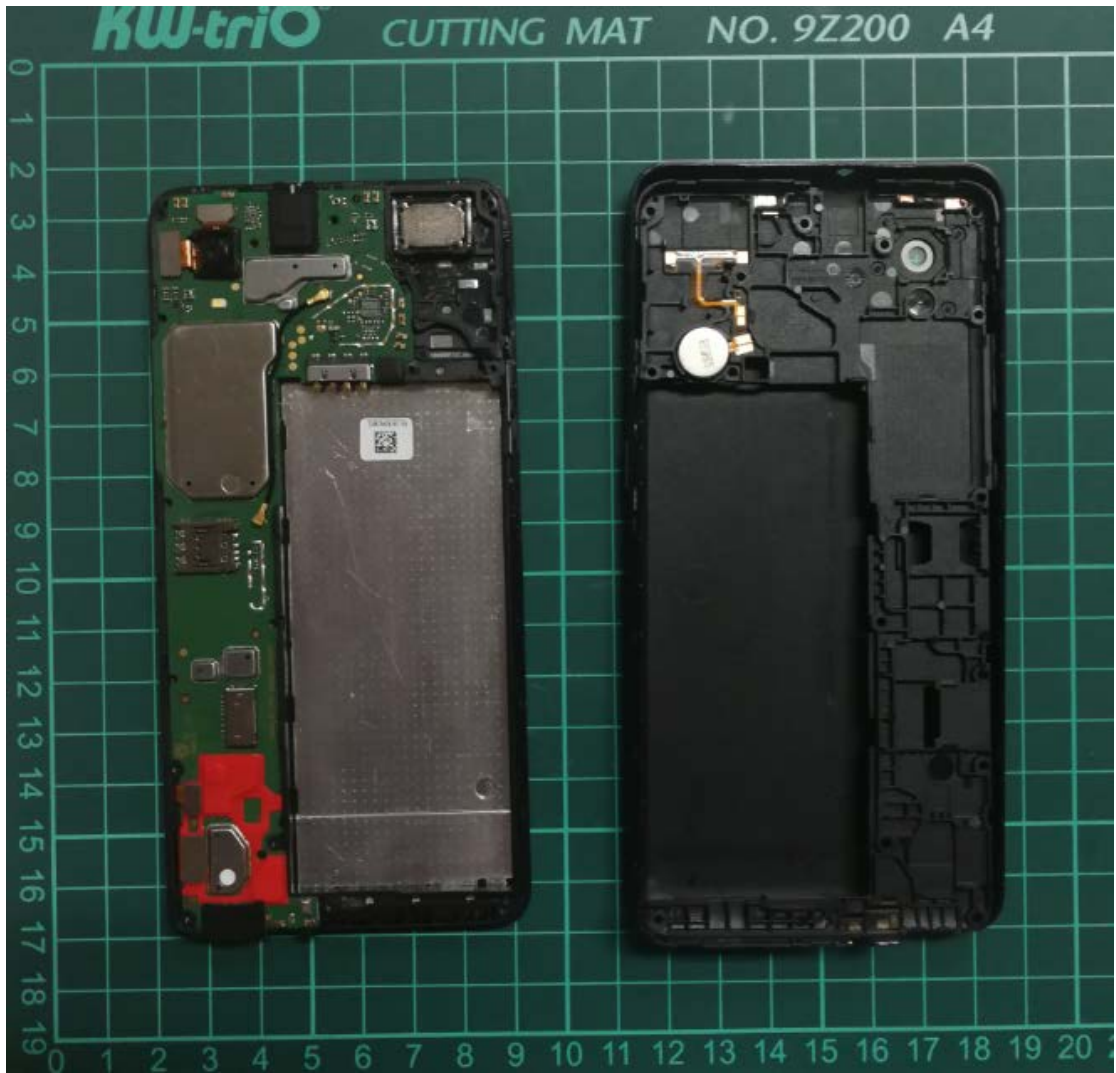

EUT Interior photograph

5002M FCC ID: 2ACCJH118

Mobile Phone

KW-triO CUTTING MAT NO. 9Z200

Mobile Phone Disassembly