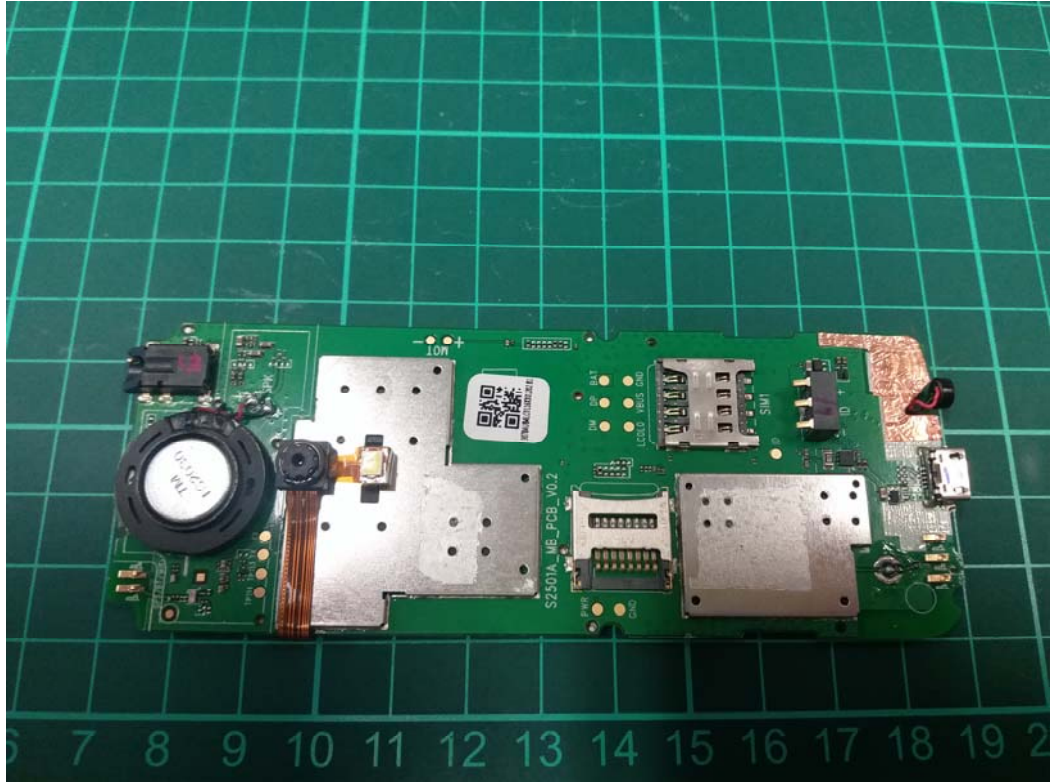

EUT Interior photograph

FCC ID: 2ACCJH108

Mobile Phone Disassembly

Mobile Phone Disassembly

Mobile Phone Disassembly

Mobile Phone Disassembly