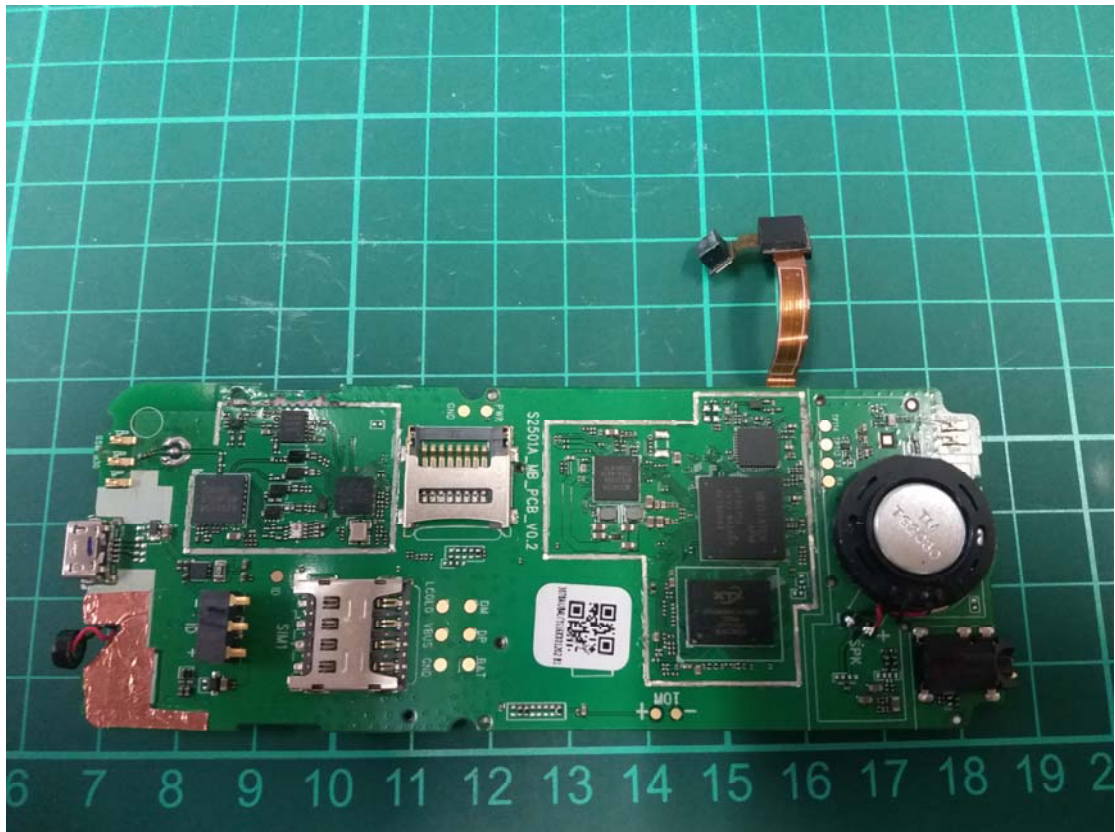

EUT Interior photograph

FCC ID: 2ACCJH108

Mobile Phone Disassembly

Mobile Phone Disassembly

Mobile Phone Disassembly

Mobile Phone Disassembly