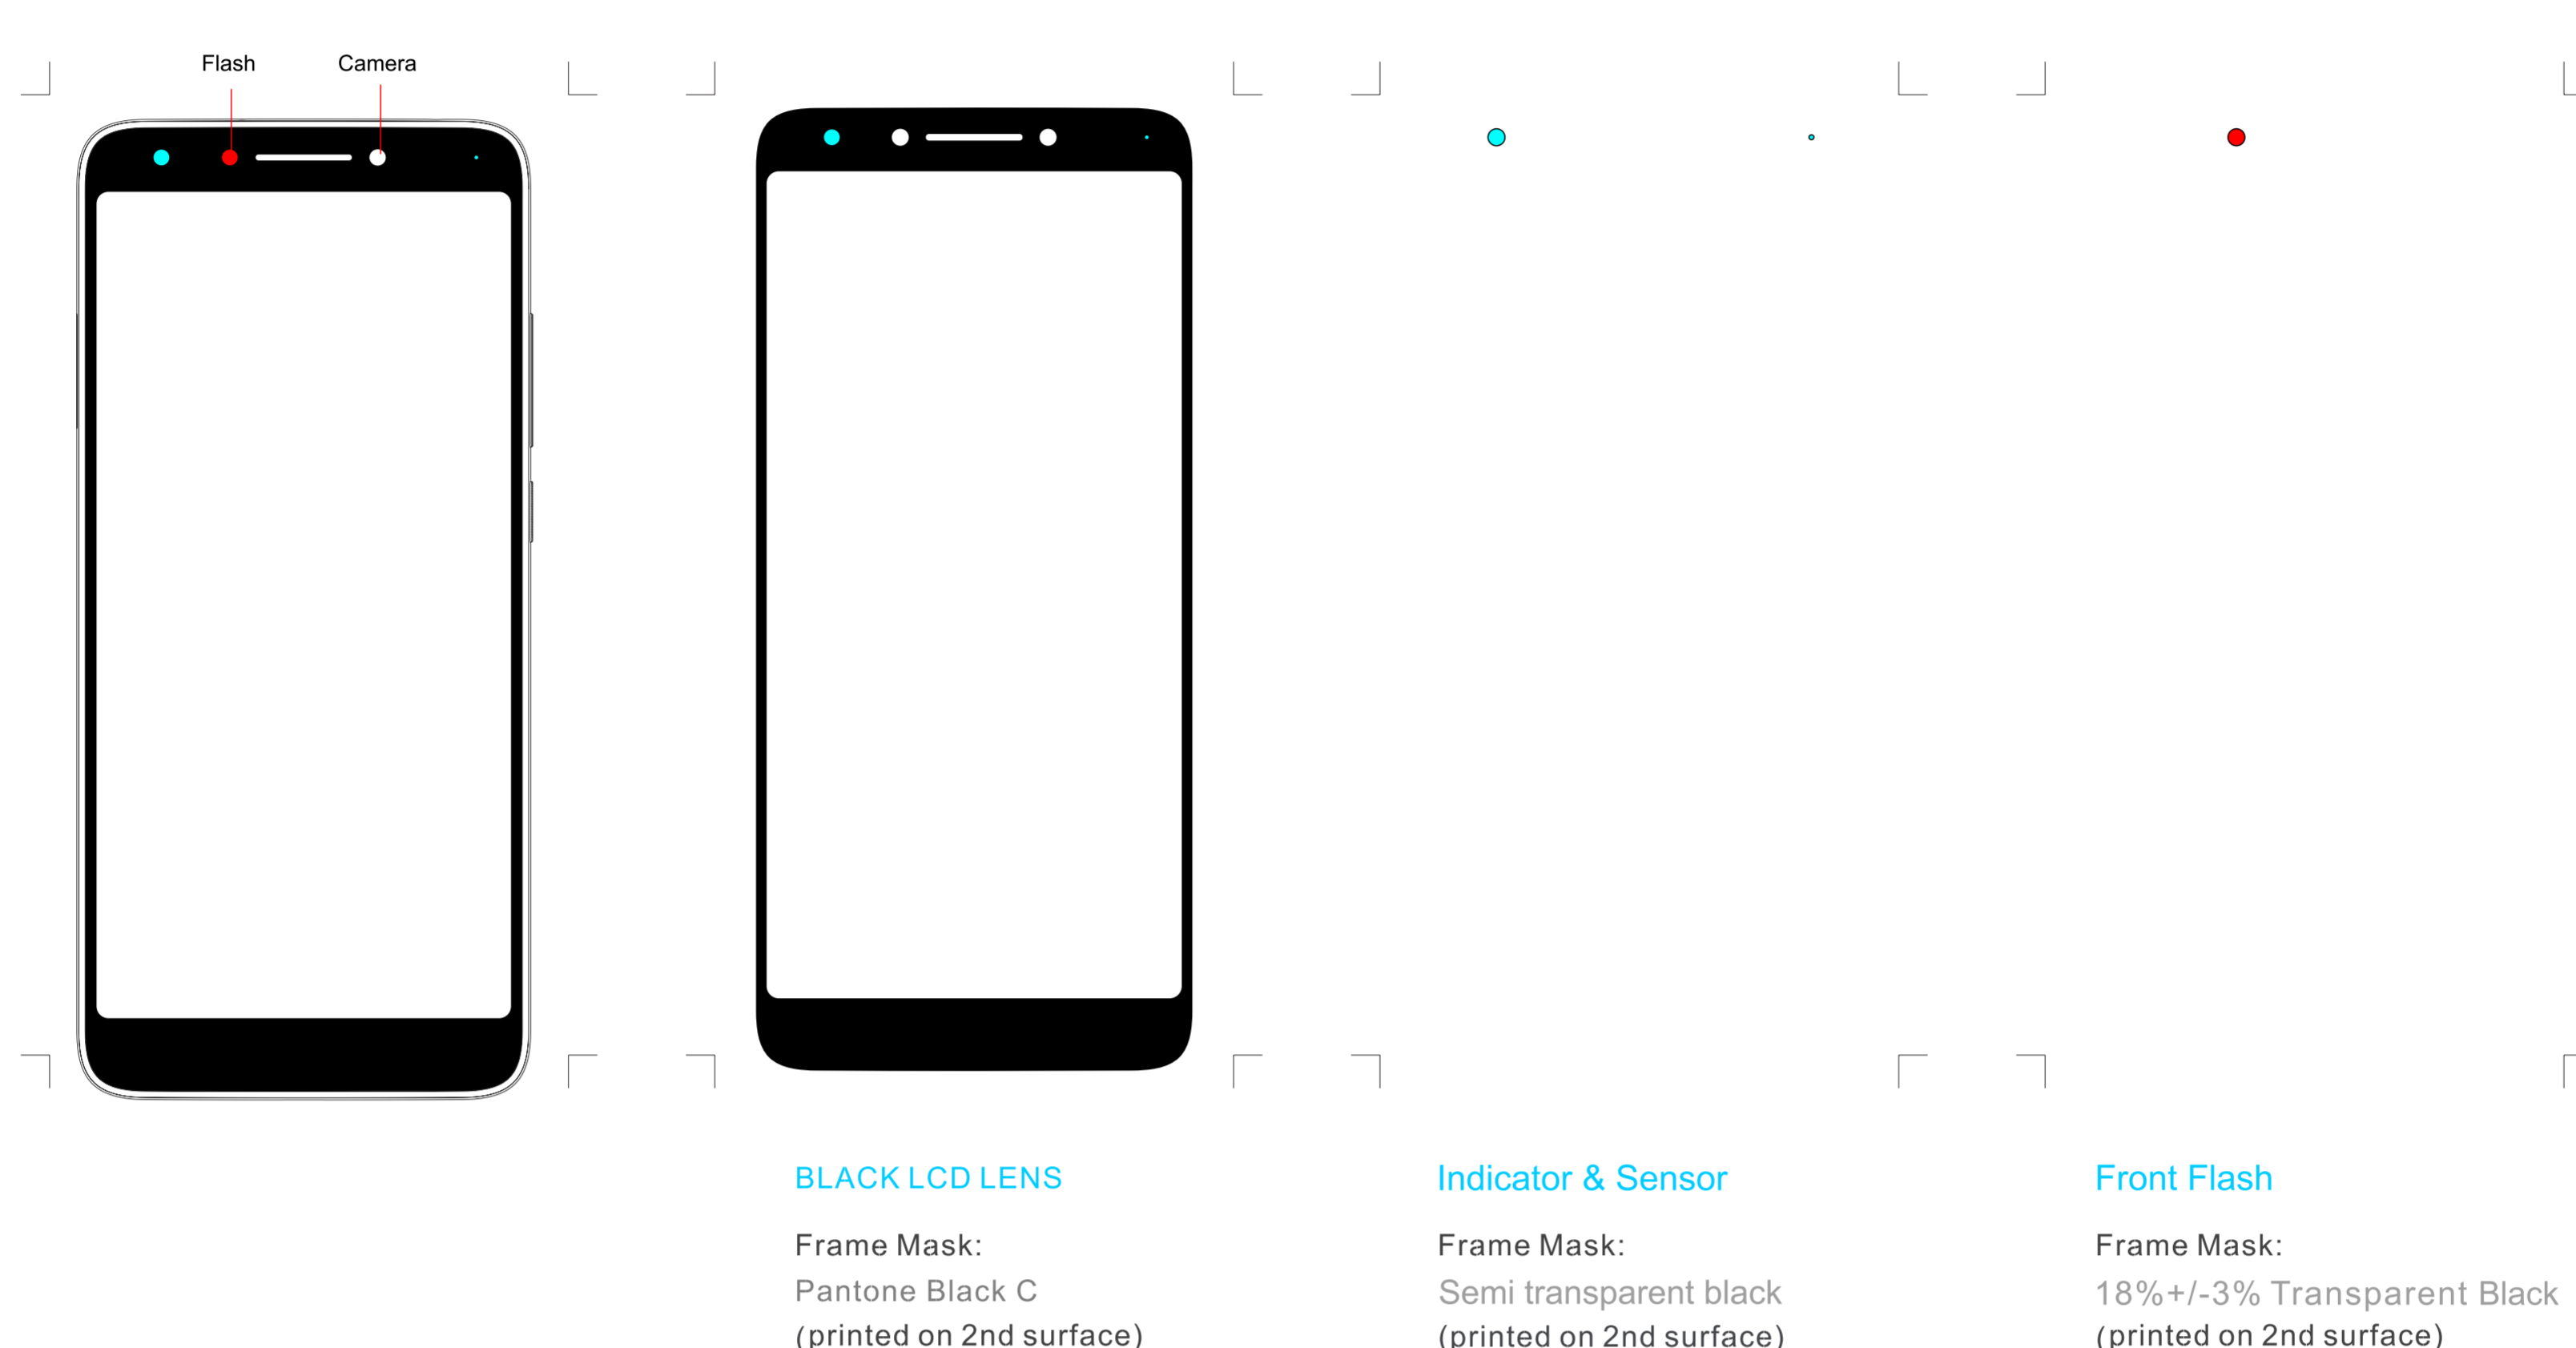

A7 XL_TMO_(v2.2L)_2D_20180224

6 view overall

A7 XL_TMO_(v2.2L)_2D_20180224

Front view (Black TP)

A7 XL_TMO_(v2.2L)_2D_20180224

Rear view

A7 XL_TMO_(v2.2L)_2D_20180224

Top view

A7 XL_TMO_(v2.2L)_2D_20180224

镭雕区域说明