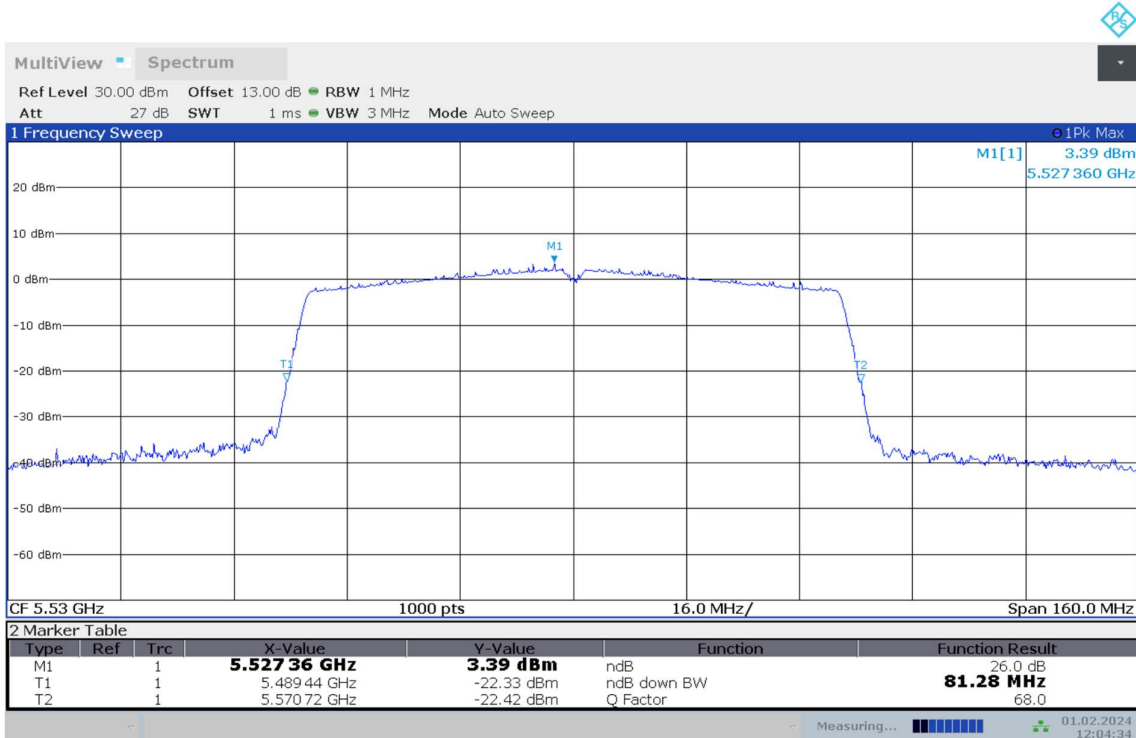

Fig.31 26dB Emission Bandwidth (802. 11ac-VHT80, 5530MHz)

Fig.30 26dB Emission Bandwidth (802. 11ac-VHT80, 5290MHz)