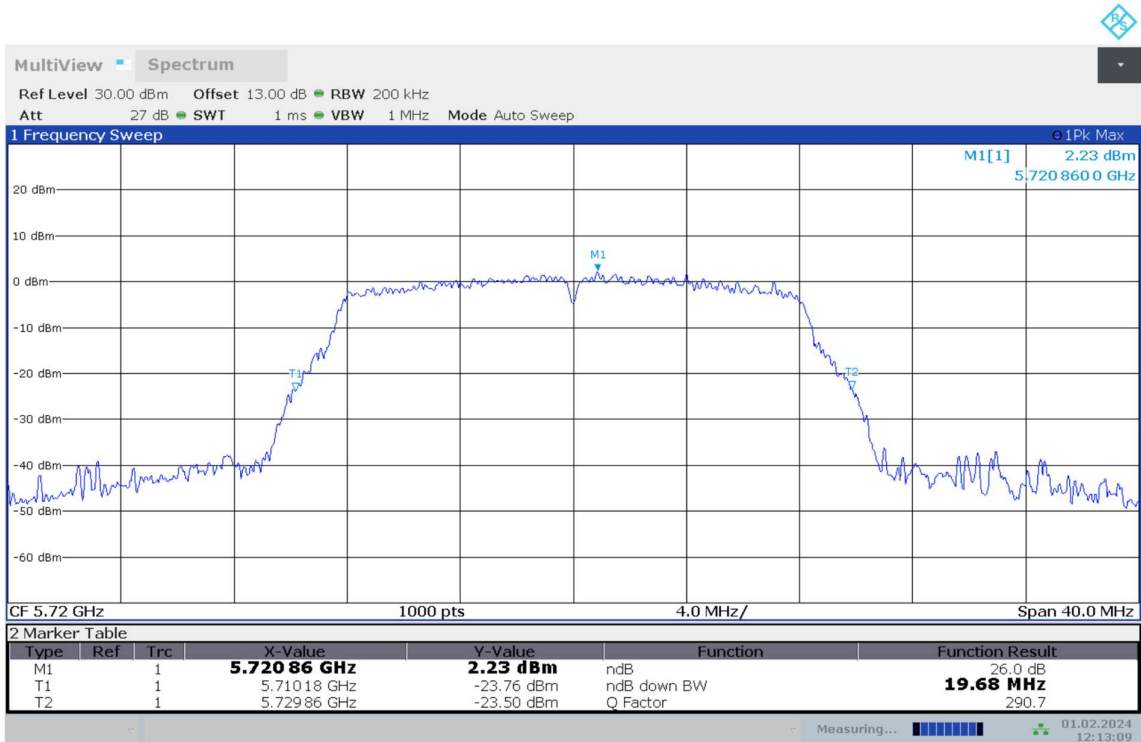

**Fig.9 26dB Emission Bandwidth (802.11a, 5700MHz)**

**Fig.10 26dB Emission Bandwidth (802.11a, 5720MHz)**

**Fig.11 26dB Emission Bandwidth (802.11n-HT20, 5180MHz)**

**Fig.12 26dB Emission Bandwidth (802.11n-HT20, 5200MHz)**

**Fig.13 26dB Emission Bandwidth (802.11n-HT20, 5240MHz)**

**Fig.14 26dB Emission Bandwidth (802.11n-HT20, 5260MHz)**

**Fig.15 26dB Emission Bandwidth (802.11n-HT20, 5280MHz)**

**Fig.16 26dB Emission Bandwidth (802.11n-HT20, 5320MHz)**