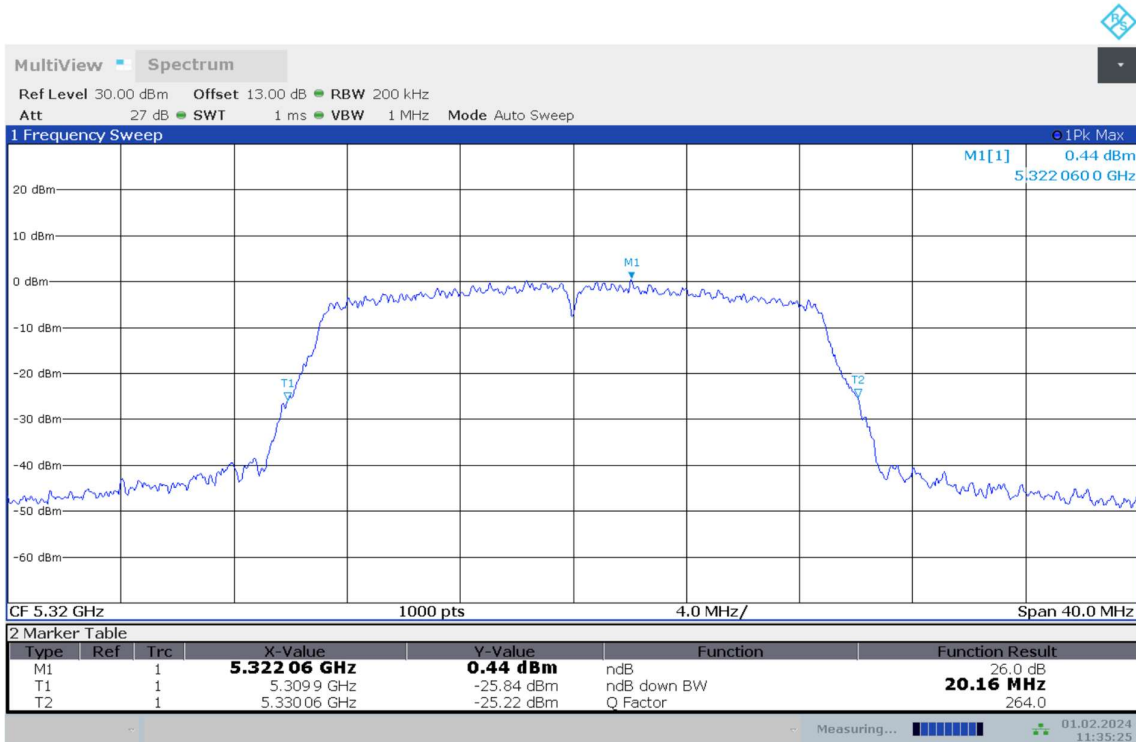

**Fig.9 26dB Emission Bandwidth (802.11a, 5700MHz)**

**Fig.10 26dB Emission Bandwidth (802.11a, 5720MHz)**

**Fig.11 26dB Emission Bandwidth (802.11n-HT20, 5180MHz)**

**Fig.12 26dB Emission Bandwidth (802.11n-HT20, 5200MHz)**

**Fig.13 26dB Emission Bandwidth (802.11n-HT20, 5240MHz)**

**Fig.14 26dB Emission Bandwidth (802.11n-HT20, 5260MHz)**

**Fig.15 26dB Emission Bandwidth (802.11n-HT20, 5280MHz)**

**Fig.16 26dB Emission Bandwidth (802.11n-HT20, 5320MHz)**