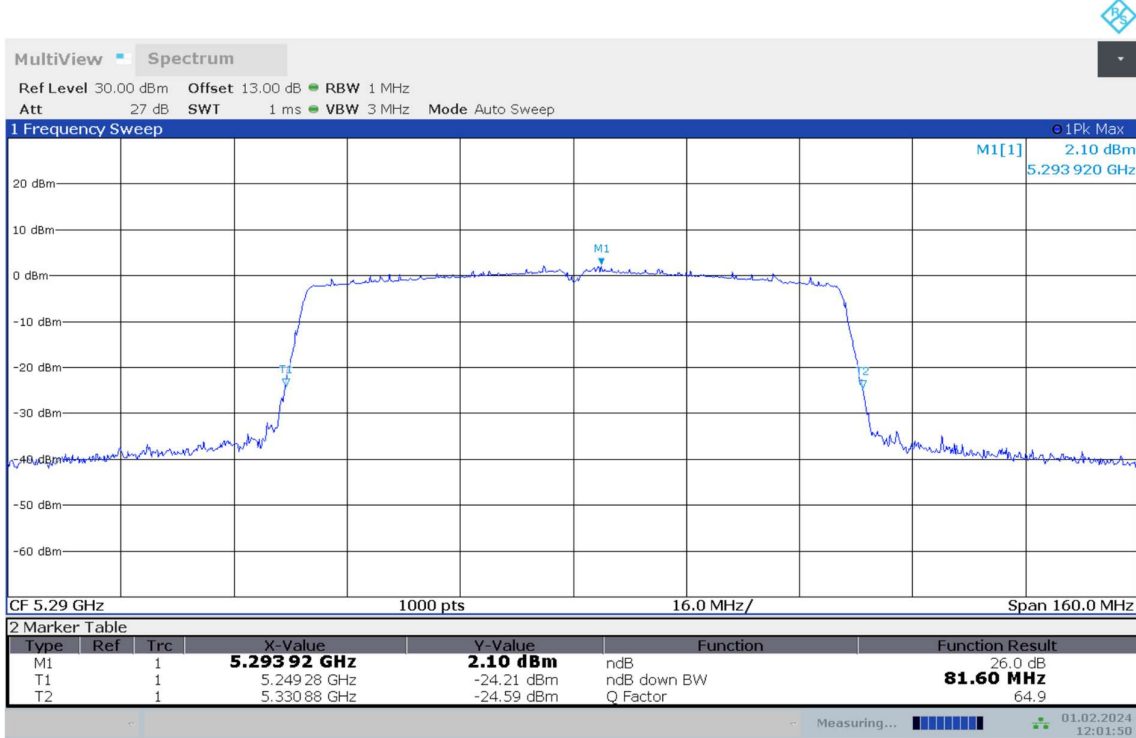

Fig.30 26dB Emission Bandwidth (802. 11ac-VHT80, 5290MHz)

Fig.29 26dB Emission Bandwidth (802. 11ac-VHT80, 5210MHz)