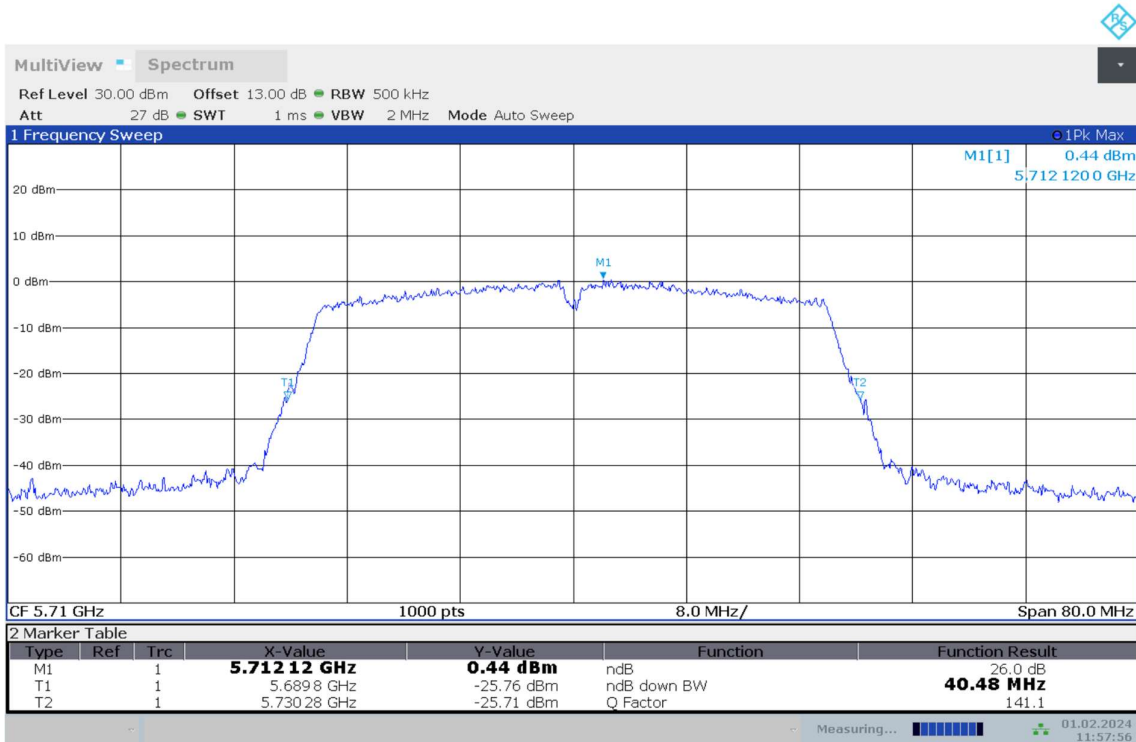

Fig.28 26dB Emission Bandwidth (802. 11n-HT40, 5710MHz)

Fig.27 26dB Emission Bandwidth (802. 11n-HT40, 5670MHz)