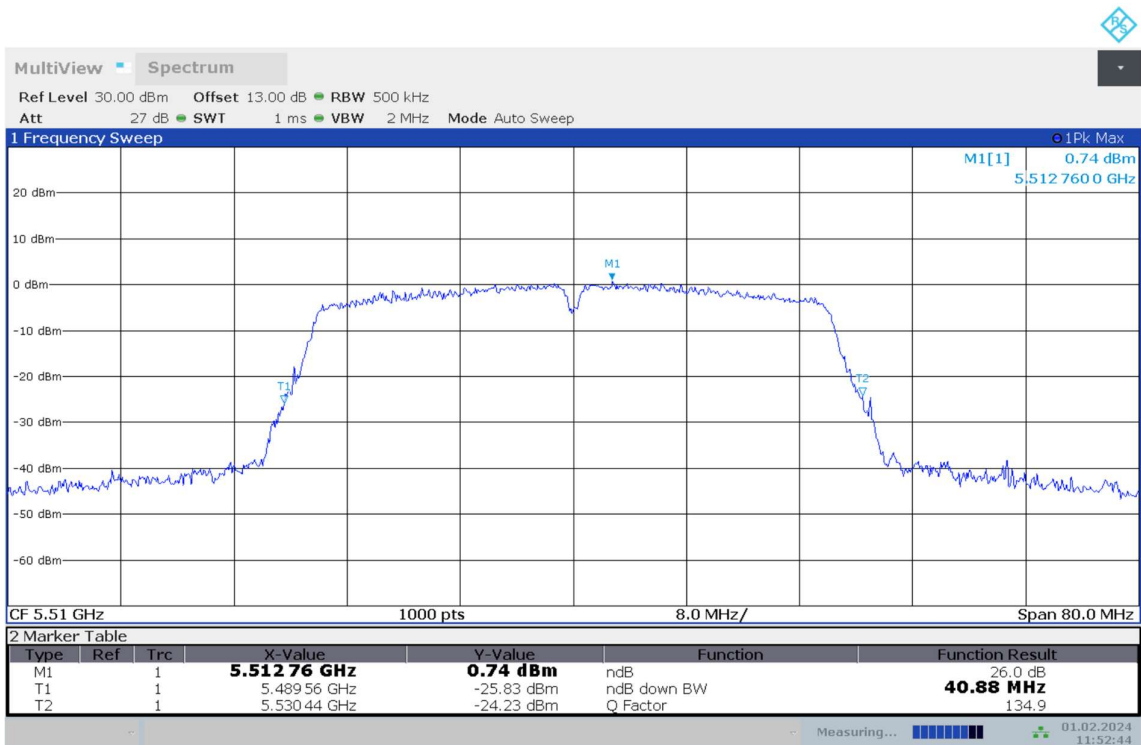

**Fig.21 26dB Emission Bandwidth (802.11n-HT40, 5190MHz)**

**Fig.22 26dB Emission Bandwidth (802.11n-HT40, 5230MHz)**

**Fig.23 26dB Emission Bandwidth (802.11n-HT40, 5270MHz)**

Fig.24 26dB Emission Bandwidth (802.11n-HT40, 5310MHz)