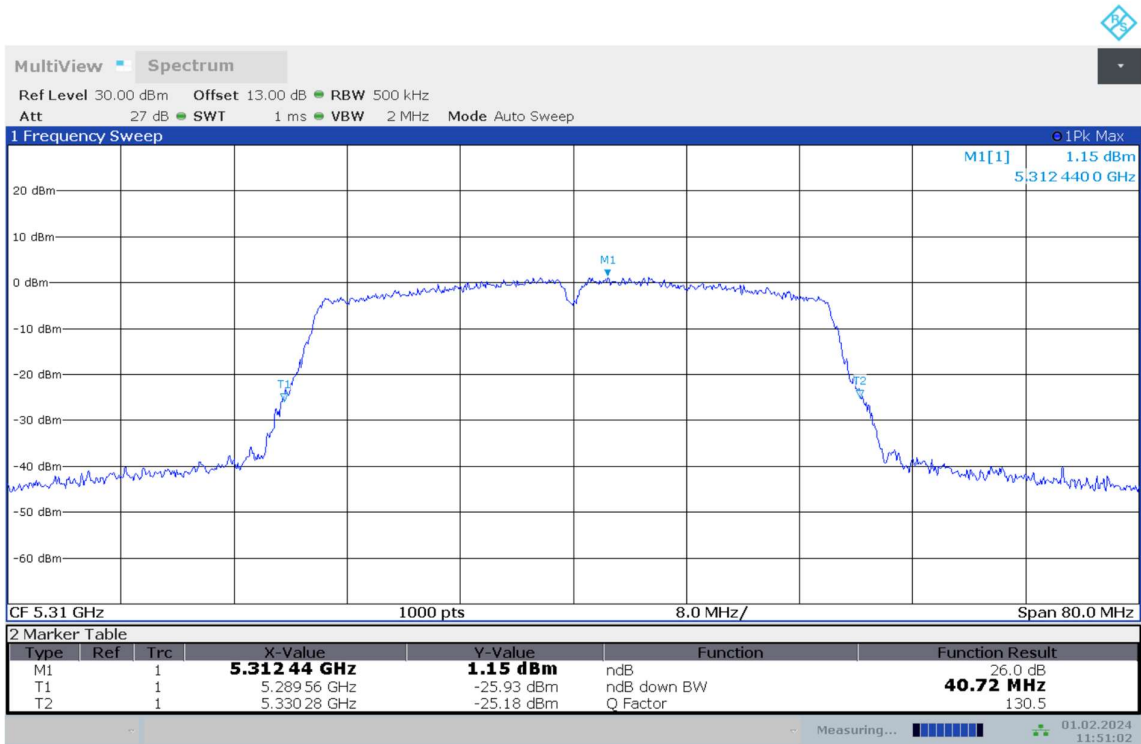

**Fig.21 26dB Emission Bandwidth (802.11n-HT40, 5190MHz)**

**Fig.22 26dB Emission Bandwidth (802.11n-HT40, 5230MHz)**

**Fig.23 26dB Emission Bandwidth (802.11n-HT40, 5270MHz)**

Fig.24 26dB Emission Bandwidth (802.11n-HT40, 5310MHz)