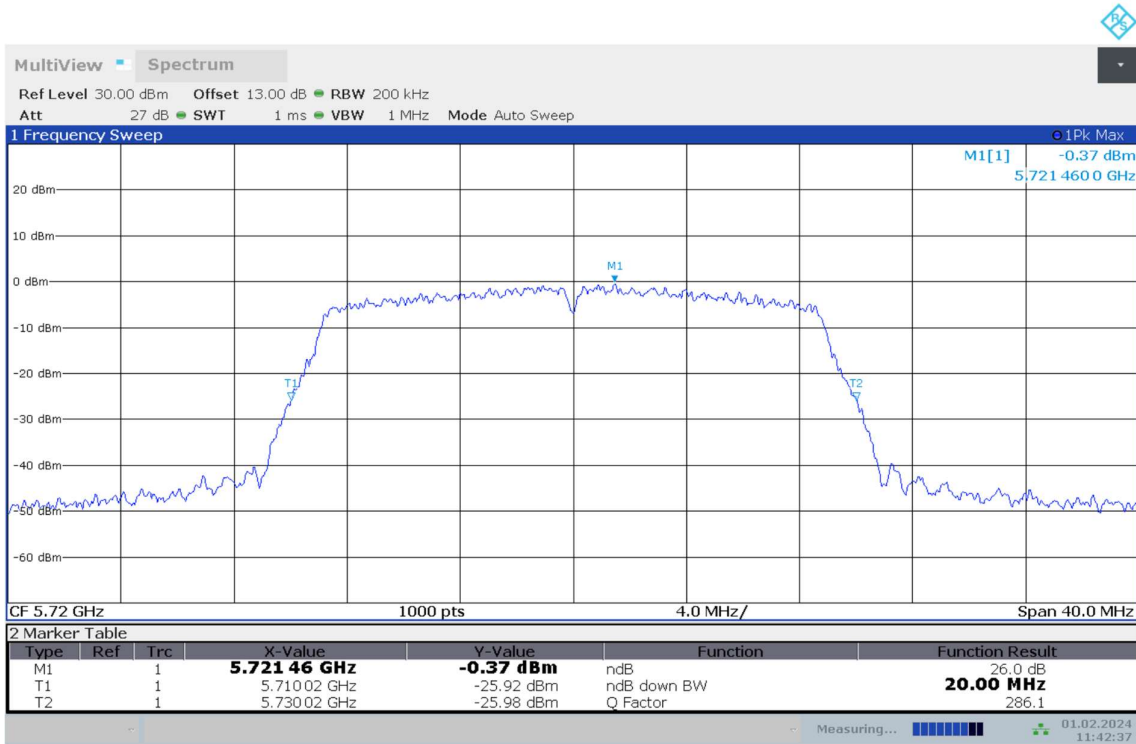

Fig.20 26dB Emission Bandwidth (802. 11n-HT20, 5720MHz)

Fig.19 26dB Emission Bandwidth (802. 11n-HT20, 5700MHz)