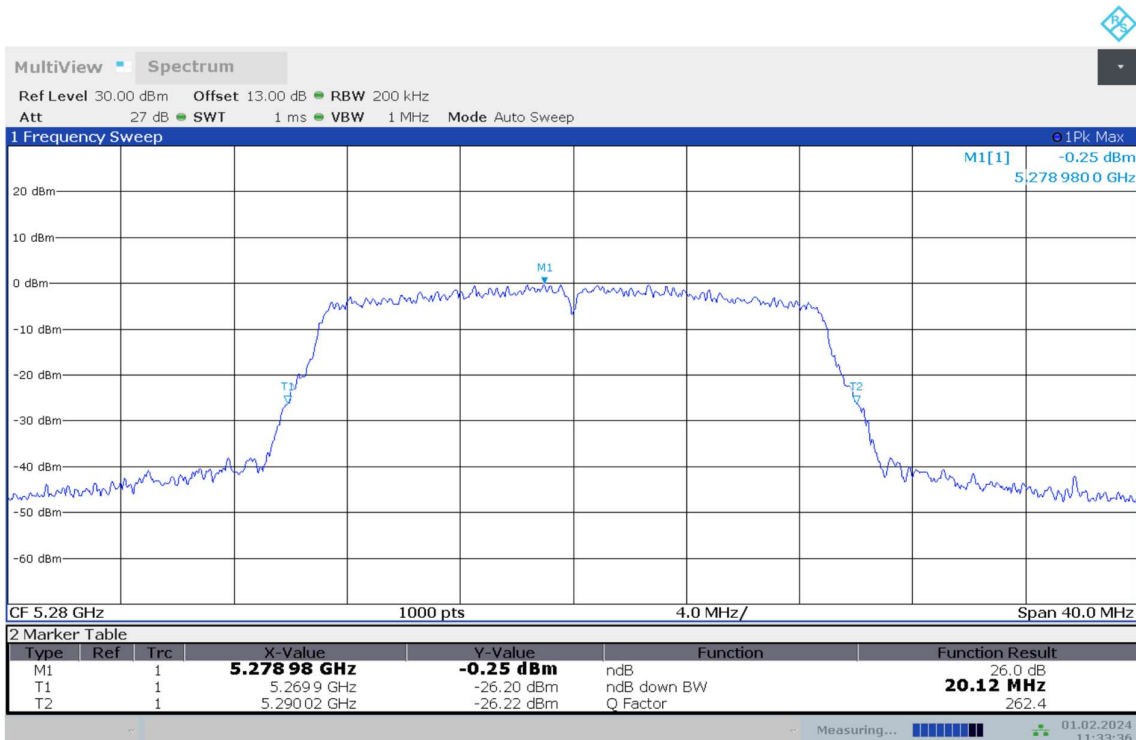

**Fig.9 26dB Emission Bandwidth (802.11a, 5700MHz)**

**Fig.10 26dB Emission Bandwidth (802.11a, 5720MHz)**

**Fig.11 26dB Emission Bandwidth (802.11n-HT20, 5180MHz)**

**Fig.12 26dB Emission Bandwidth (802.11n-HT20, 5200MHz)**

**Fig.13 26dB Emission Bandwidth (802.11n-HT20, 5240MHz)**

**Fig.14 26dB Emission Bandwidth (802.11n-HT20, 5260MHz)**

**Fig.15 26dB Emission Bandwidth (802.11n-HT20, 5280MHz)**

**Fig.16 26dB Emission Bandwidth (802.11n-HT20, 5320MHz)**