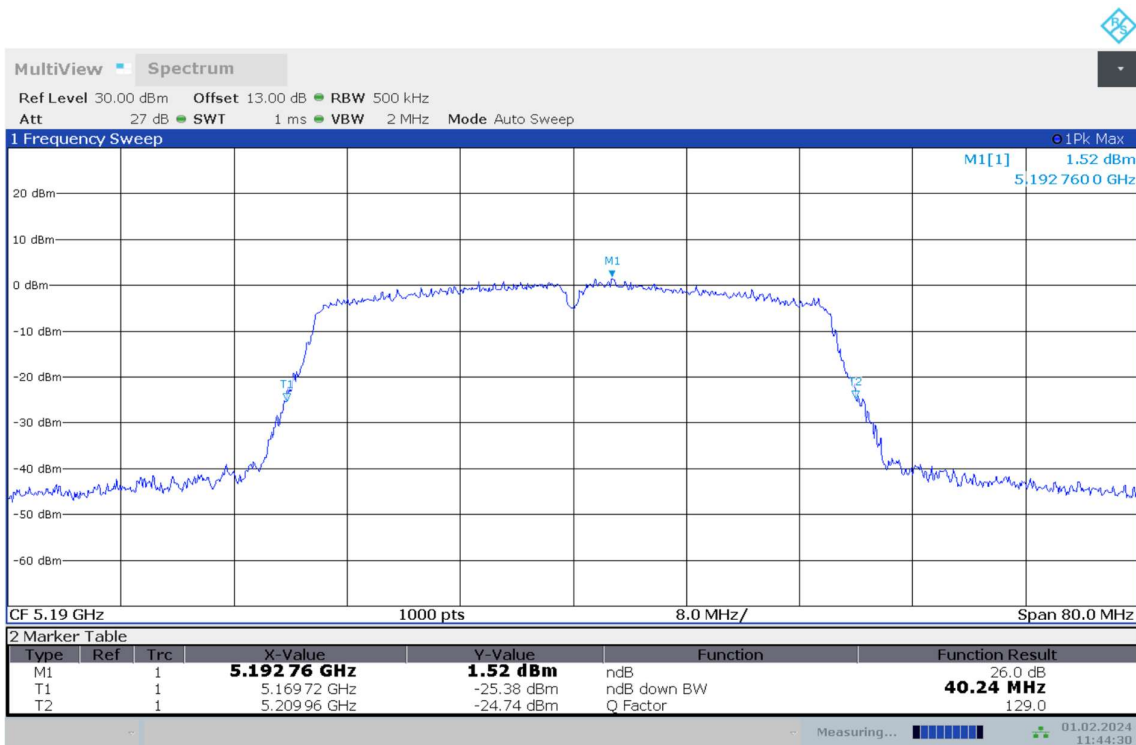

Fig.21 26dB Emission Bandwidth (802.11n-HT40, 5190MHz)

Fig.20 26dB Emission Bandwidth (802. 11n-HT20, 5720MHz)