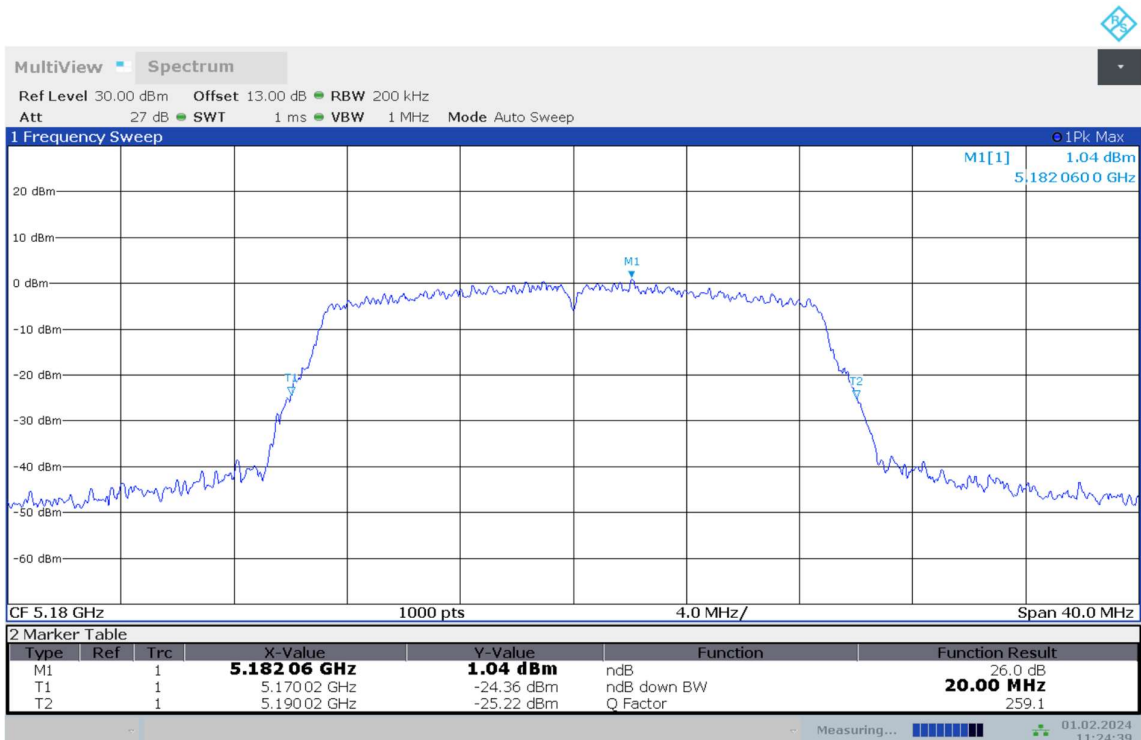

**Fig.9 26dB Emission Bandwidth (802.11a, 5700MHz)**

**Fig.10 26dB Emission Bandwidth (802.11a, 5720MHz)**

**Fig.11 26dB Emission Bandwidth (802.11n-HT20, 5180MHz)**

**Fig.12 26dB Emission Bandwidth (802.11n-HT20, 5200MHz)**

**Fig.13 26dB Emission Bandwidth (802.11n-HT20, 5240MHz)**

**Fig.14 26dB Emission Bandwidth (802.11n-HT20, 5260MHz)**

**Fig.15 26dB Emission Bandwidth (802.11n-HT20, 5280MHz)**

**Fig.16 26dB Emission Bandwidth (802.11n-HT20, 5320MHz)**