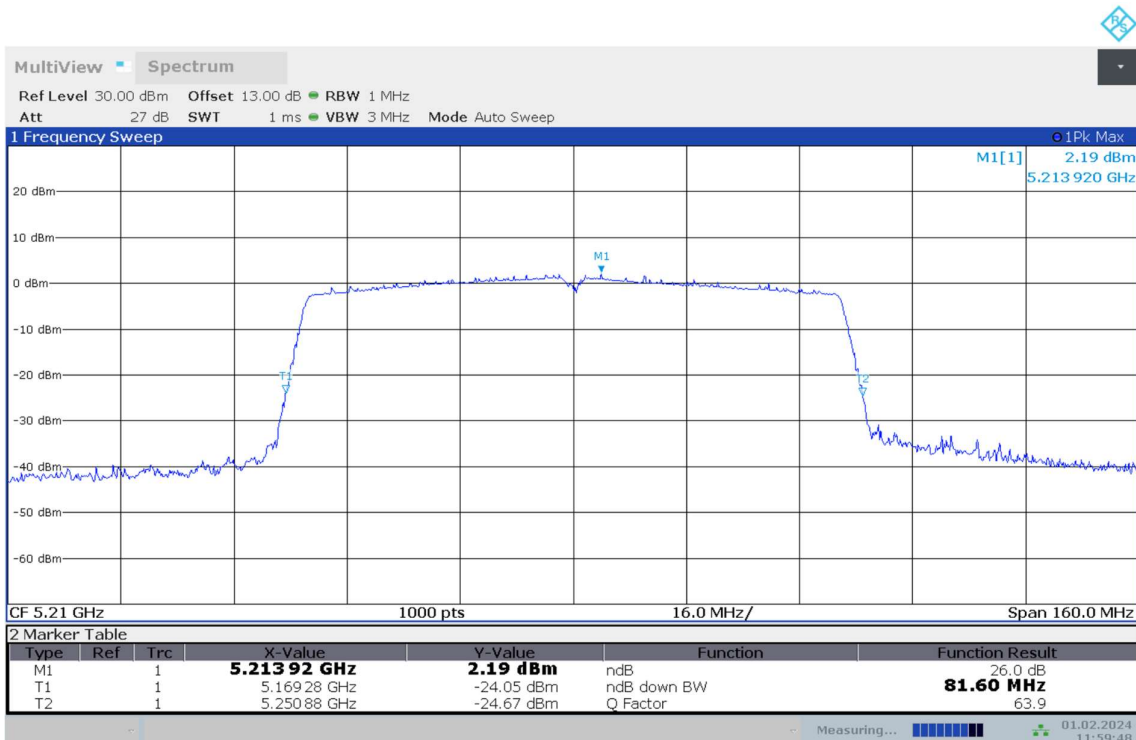

Fig.29 26dB Emission Bandwidth (802. 11ac-VHT80, 5210MHz)

Fig.28 26dB Emission Bandwidth (802. 11n-HT40, 5710MHz)