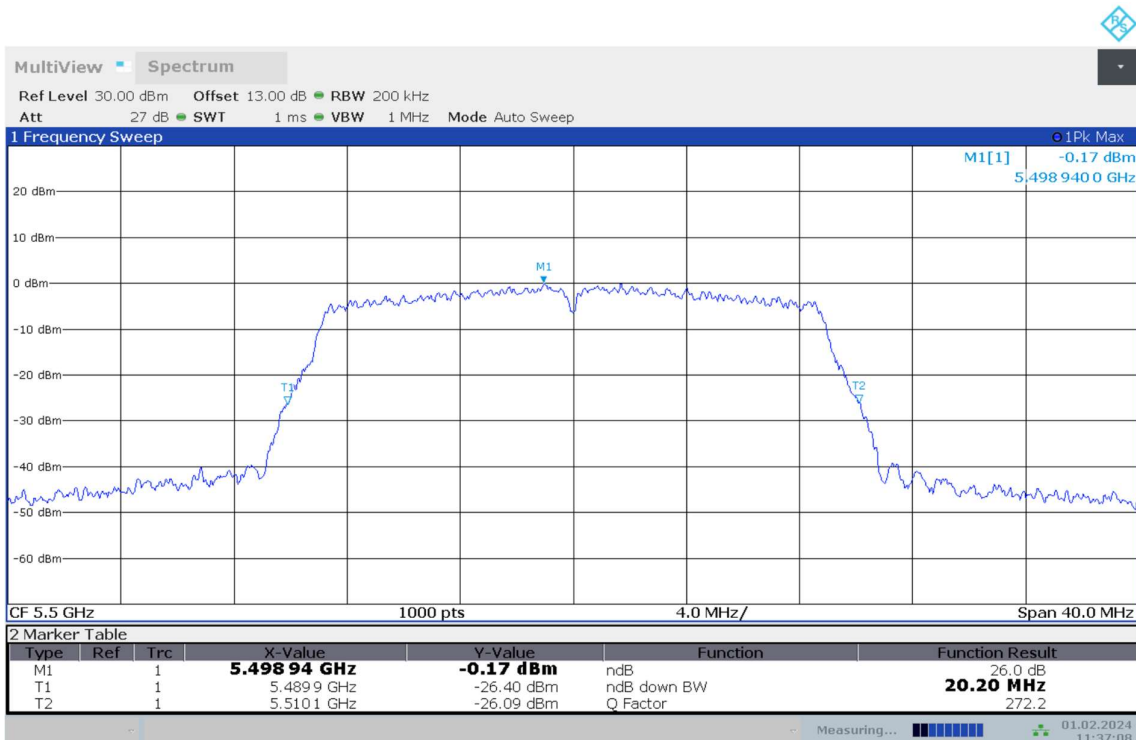

**Fig.9 26dB Emission Bandwidth (802.11a, 5700MHz)**

**Fig.10 26dB Emission Bandwidth (802.11a, 5720MHz)**

**Fig.11 26dB Emission Bandwidth (802.11n-HT20, 5180MHz)**

**Fig.12 26dB Emission Bandwidth (802.11n-HT20, 5200MHz)**

**Fig.13 26dB Emission Bandwidth (802.11n-HT20, 5240MHz)**

**Fig.14 26dB Emission Bandwidth (802.11n-HT20, 5260MHz)**

**Fig.15 26dB Emission Bandwidth (802.11n-HT20, 5280MHz)**

**Fig.16 26dB Emission Bandwidth (802.11n-HT20, 5320MHz)**