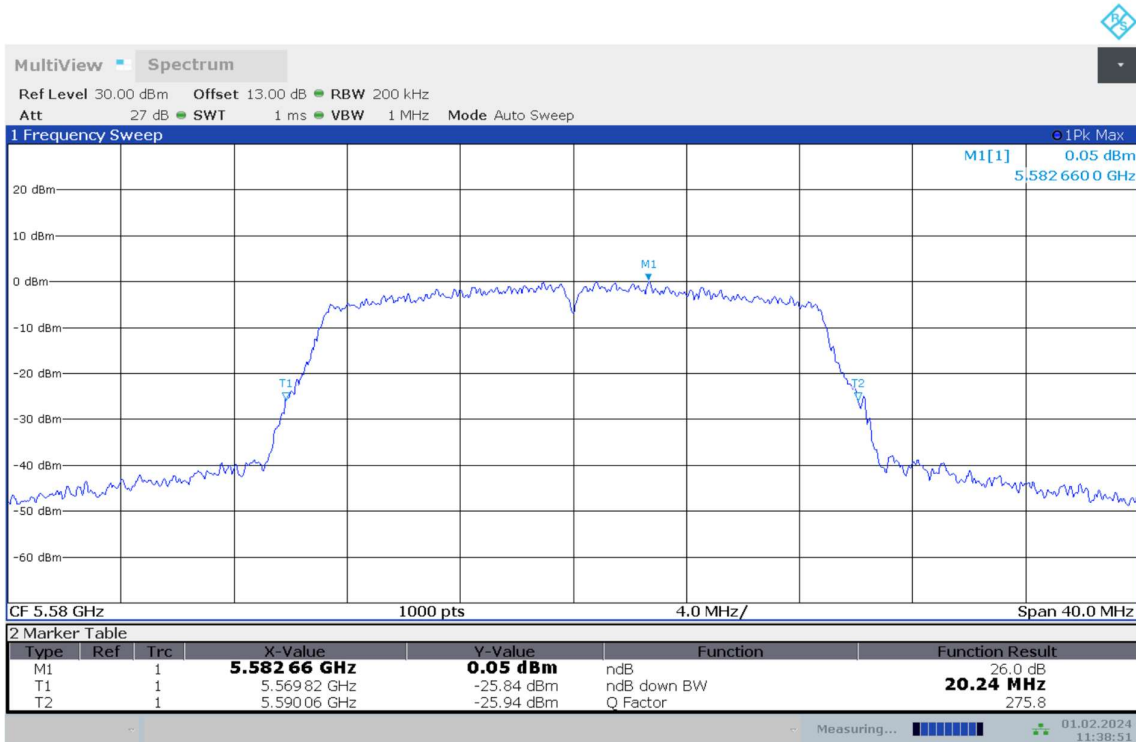

Fig.18 26dB Emission Bandwidth (802. 11n-HT20, 5580MHz)

Fig.17 26dB Emission Bandwidth (802. 11n-HT20, 5500MHz)