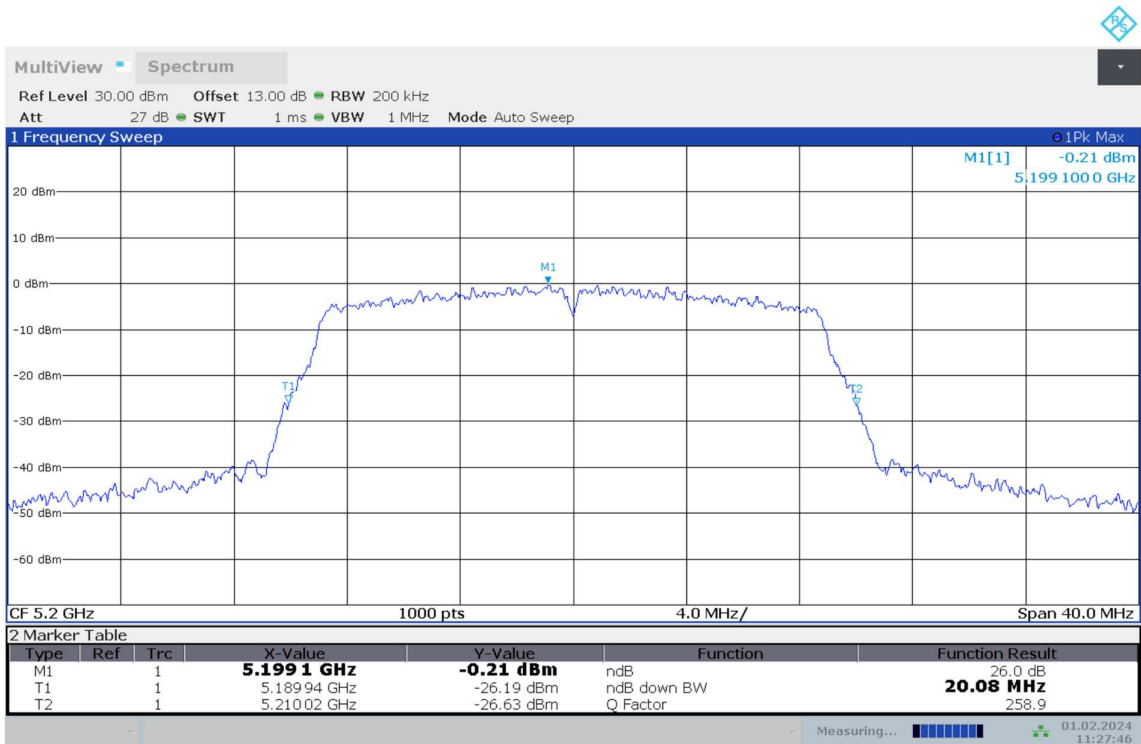

**Fig.9 26dB Emission Bandwidth (802.11a, 5700MHz)**

**Fig.10 26dB Emission Bandwidth (802.11a, 5720MHz)**

**Fig.11 26dB Emission Bandwidth (802.11n-HT20, 5180MHz)**

**Fig.12 26dB Emission Bandwidth (802.11n-HT20, 5200MHz)**

**Fig.13 26dB Emission Bandwidth (802.11n-HT20, 5240MHz)**

**Fig.14 26dB Emission Bandwidth (802.11n-HT20, 5260MHz)**

**Fig.15 26dB Emission Bandwidth (802.11n-HT20, 5280MHz)**

**Fig.16 26dB Emission Bandwidth (802.11n-HT20, 5320MHz)**