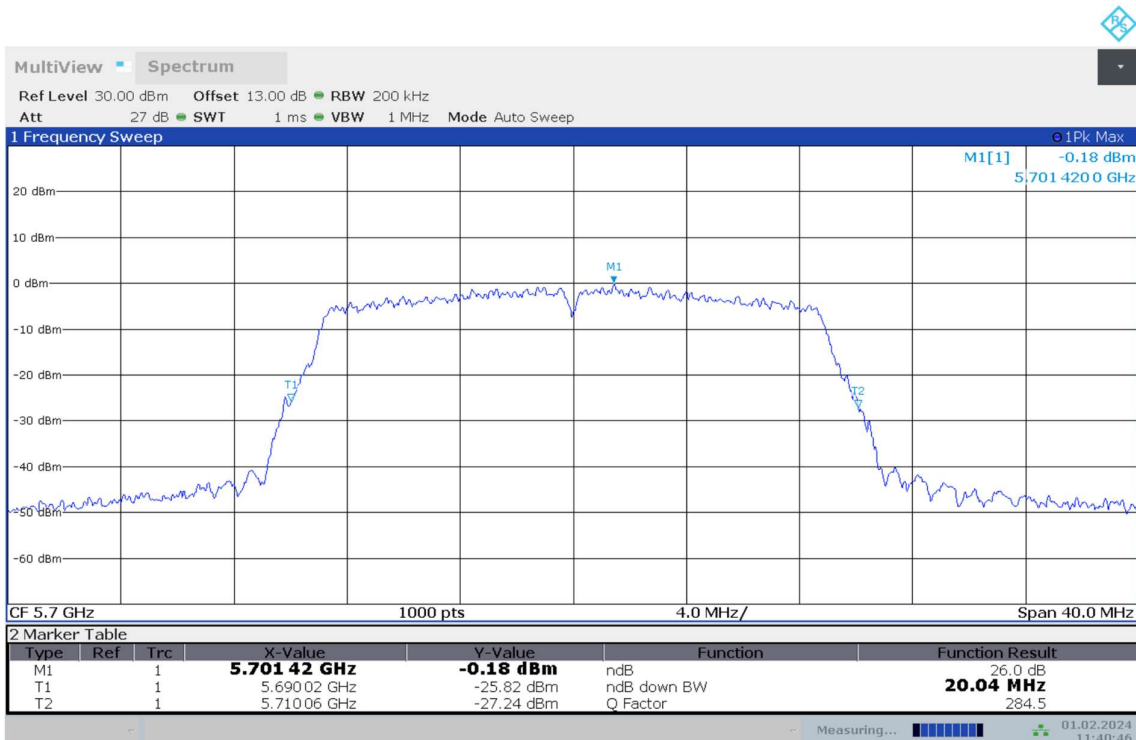

Fig.19 26dB Emission Bandwidth (802. 11n-HT20, 5700MHz)

Fig.18 26dB Emission Bandwidth (802. 11n-HT20, 5580MHz)