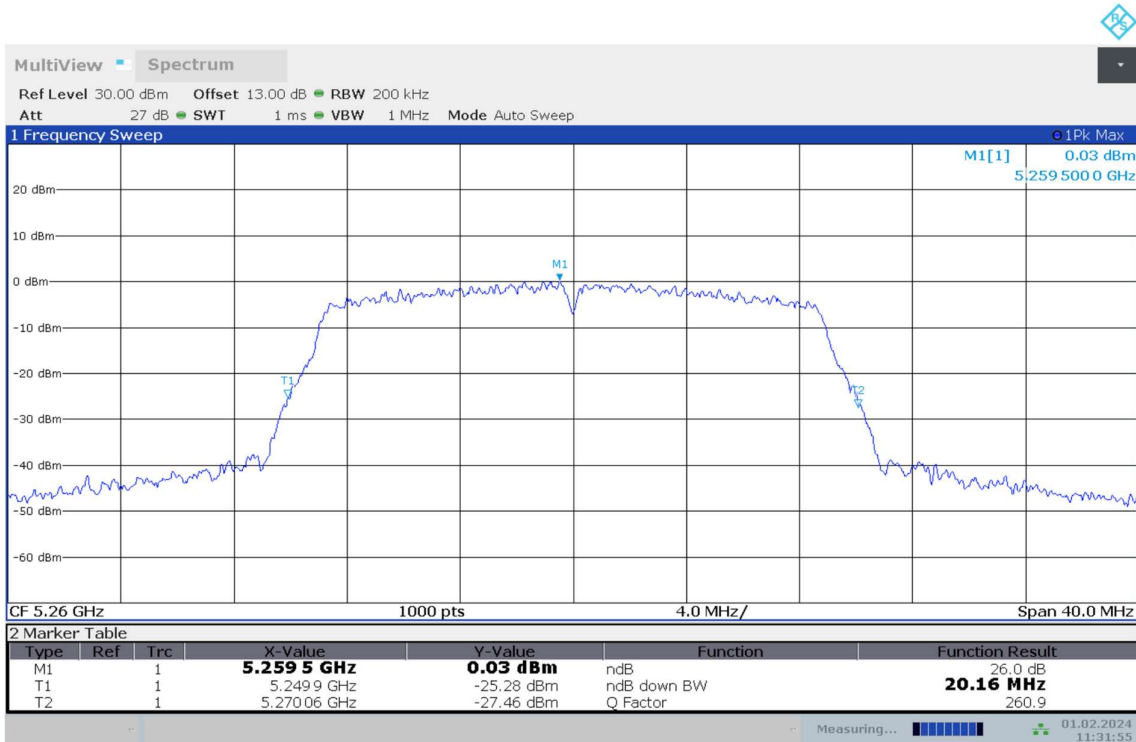

**Fig.9 26dB Emission Bandwidth (802.11a, 5700MHz)**

**Fig.10 26dB Emission Bandwidth (802.11a, 5720MHz)**

**Fig.11 26dB Emission Bandwidth (802.11n-HT20, 5180MHz)**

**Fig.12 26dB Emission Bandwidth (802.11n-HT20, 5200MHz)**

**Fig.13 26dB Emission Bandwidth (802.11n-HT20, 5240MHz)**

**Fig.14 26dB Emission Bandwidth (802.11n-HT20, 5260MHz)**

**Fig.15 26dB Emission Bandwidth (802.11n-HT20, 5280MHz)**

**Fig.16 26dB Emission Bandwidth (802.11n-HT20, 5320MHz)**