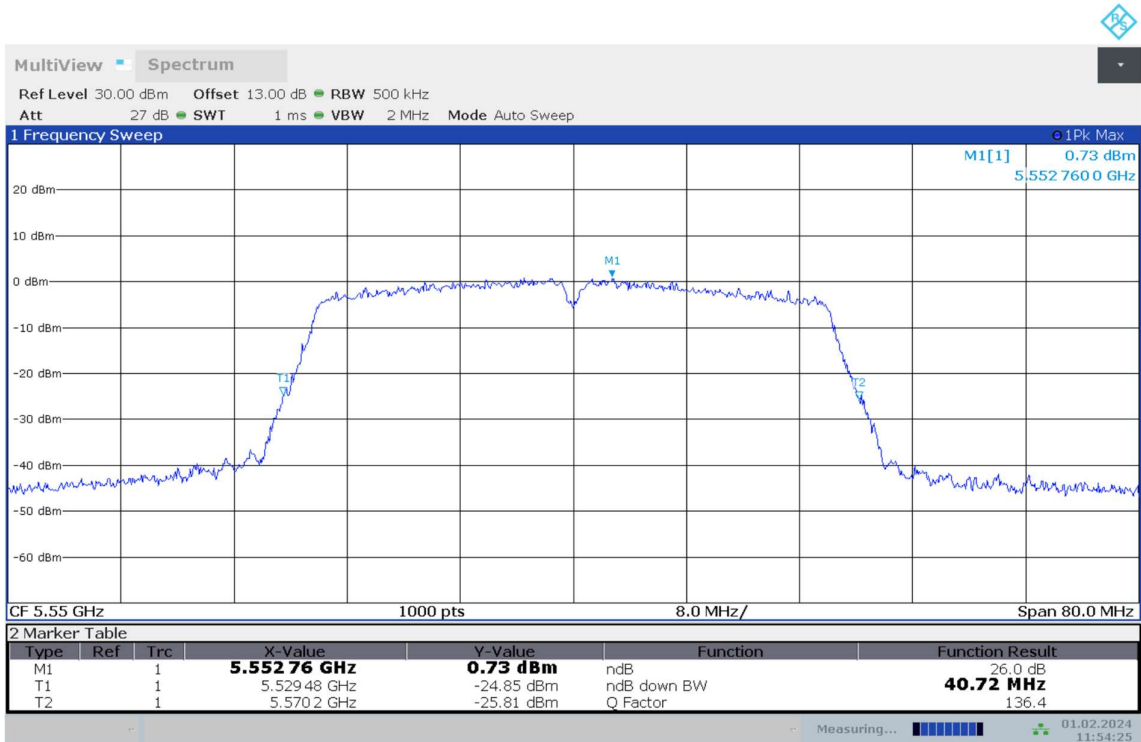

Fig.26 26dB Emission Bandwidth (802. 11n-HT40, 5550MHz)

Fig.25 26dB Emission Bandwidth (802. 11n-HT40, 5510MHz)