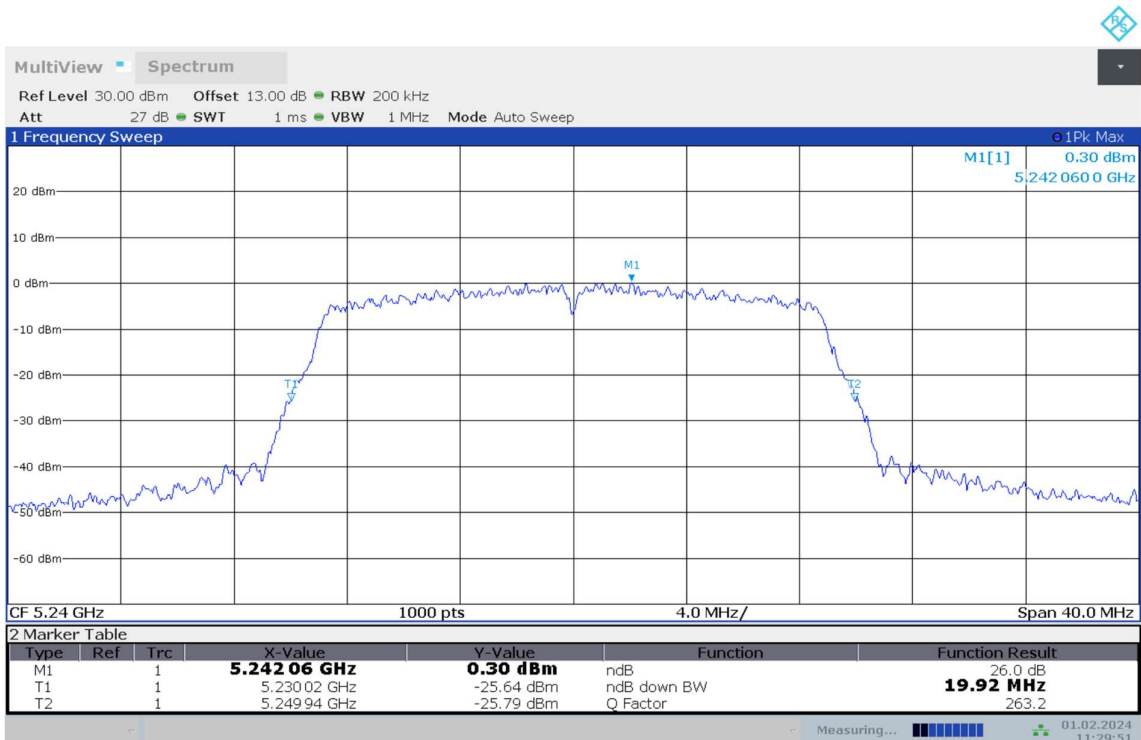

**Fig.9 26dB Emission Bandwidth (802.11a, 5700MHz)**

**Fig.10 26dB Emission Bandwidth (802.11a, 5720MHz)**

**Fig.11 26dB Emission Bandwidth (802.11n-HT20, 5180MHz)**

**Fig.12 26dB Emission Bandwidth (802.11n-HT20, 5200MHz)**

**Fig.13 26dB Emission Bandwidth (802.11n-HT20, 5240MHz)**

**Fig.14 26dB Emission Bandwidth (802.11n-HT20, 5260MHz)**

**Fig.15 26dB Emission Bandwidth (802.11n-HT20, 5280MHz)**

**Fig.16 26dB Emission Bandwidth (802.11n-HT20, 5320MHz)**