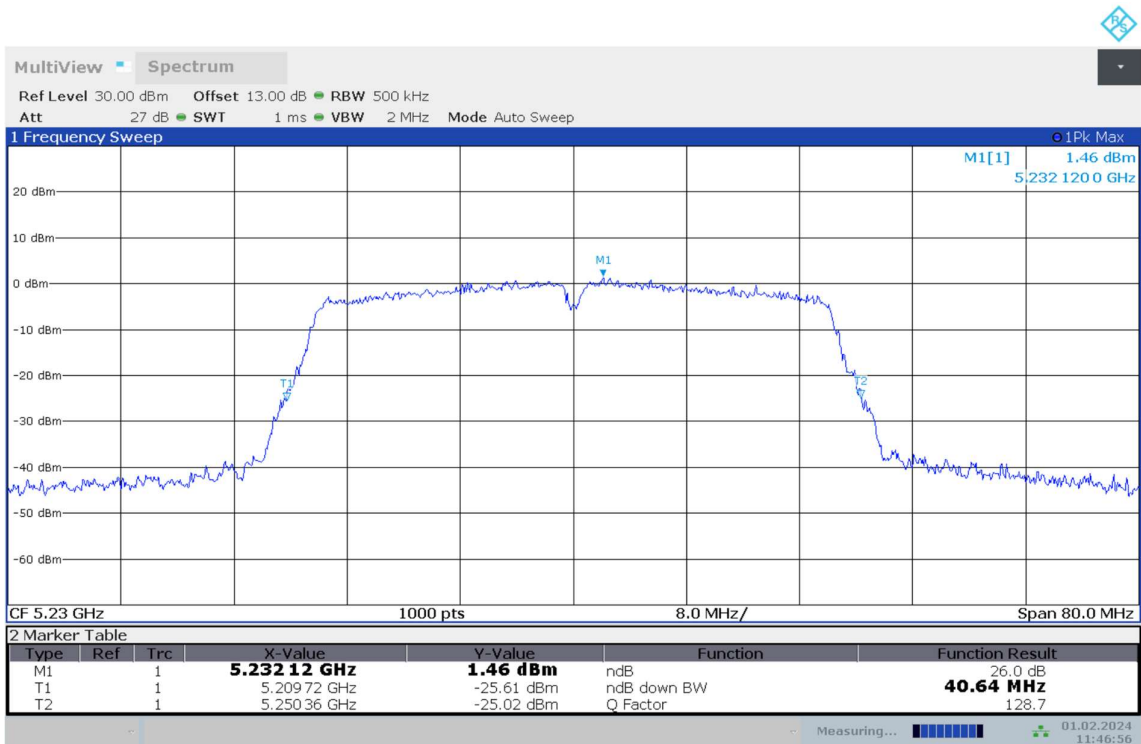

Fig.21 26dB Emission Bandwidth (802.11n-HT40, 5190MHz)

Fig.22 26dB Emission Bandwidth (802.11n-HT40, 5230MHz)