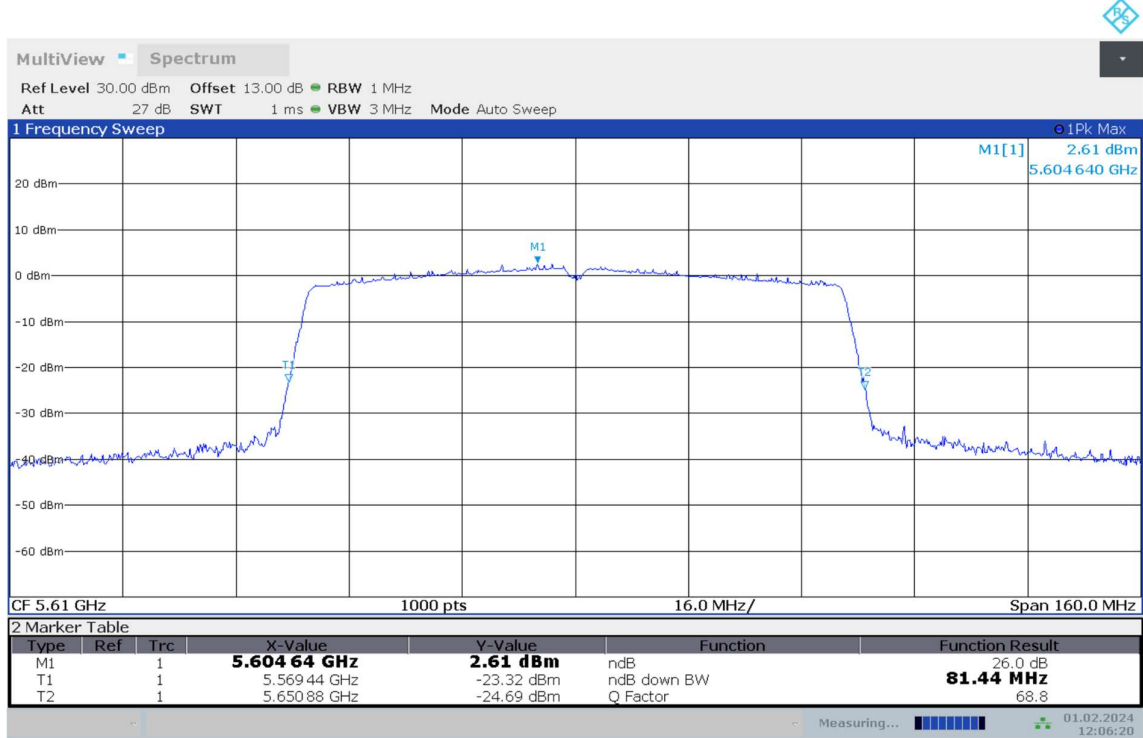

Fig.31 26dB Emission Bandwidth (802. 11ac-VHT80, 5530MHz)

Fig.32 26dB Emission Bandwidth (802. 11ac-VHT80, 5610MHz)