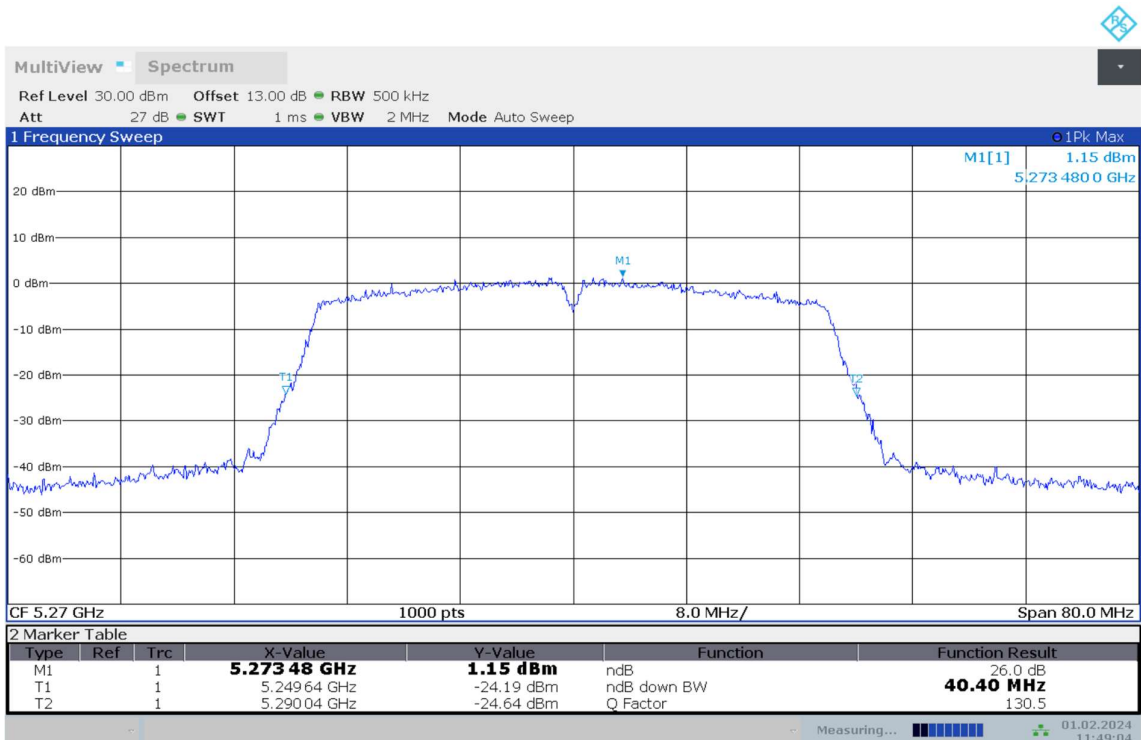

Fig.22 26dB Emission Bandwidth (802.11n-HT40, 5230MHz)

Fig.23 26dB Emission Bandwidth (802.11n-HT40, 5270MHz)