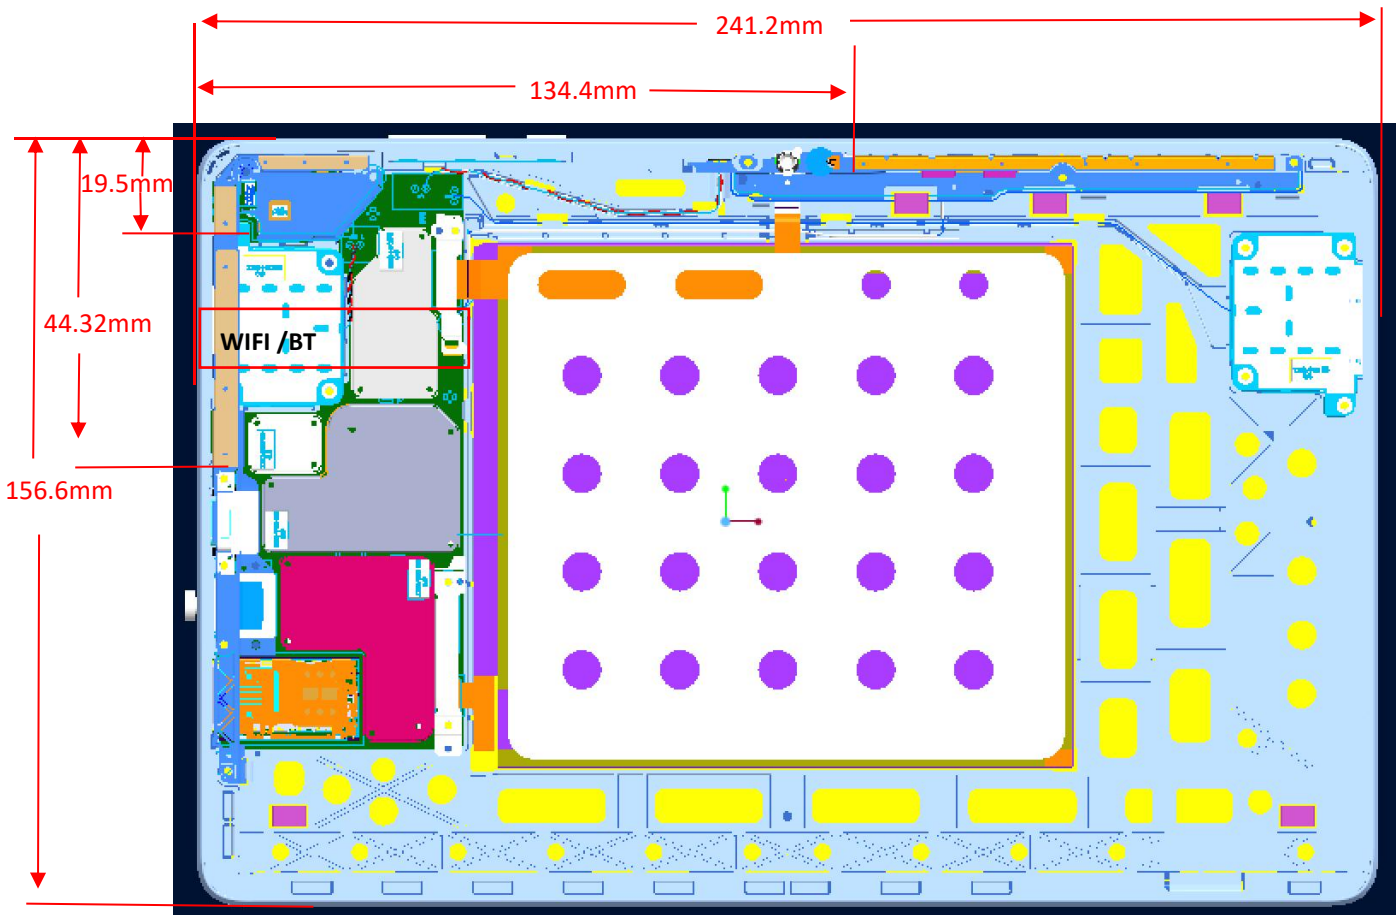

Antenna area diagra

tablet	Length	Width	thickness	
	243.18mm	158.18mm	9.2mm	

WIFI/BT antenna

Antenna	Length	Width	highth	
WIFI/BT Antenna(TX / RX)	31.6mm	7.27mm	1.35mm	

antenna specification			
Antenna	Pattern	Peak Gain (dBi)	Average Gain (dBi)
WIFI 2.4G/BT	IFA	-3.8	-4.5
WIFI 5G	IFA	-2.6	-3.8

Distance definition

ANT	P-Sensor Detect	Near	Far
WIFI ANT	Rear	<=0mm	>0mm
	Left	<=6mm	>6mm

Reduction and Bands

WIFI	Band	Maximum conduct power reduction		
		DSI0	DSI1	DSI2
		WIFI sensor OFF	WIFI sensor ON & WWAN ON	WIFI sensor ON & WWAN OFF
	WIFI 2.4G	0dB	4.5dB	4.5dB
	WIFI 5G	0dB	3.5dB	3.5dB