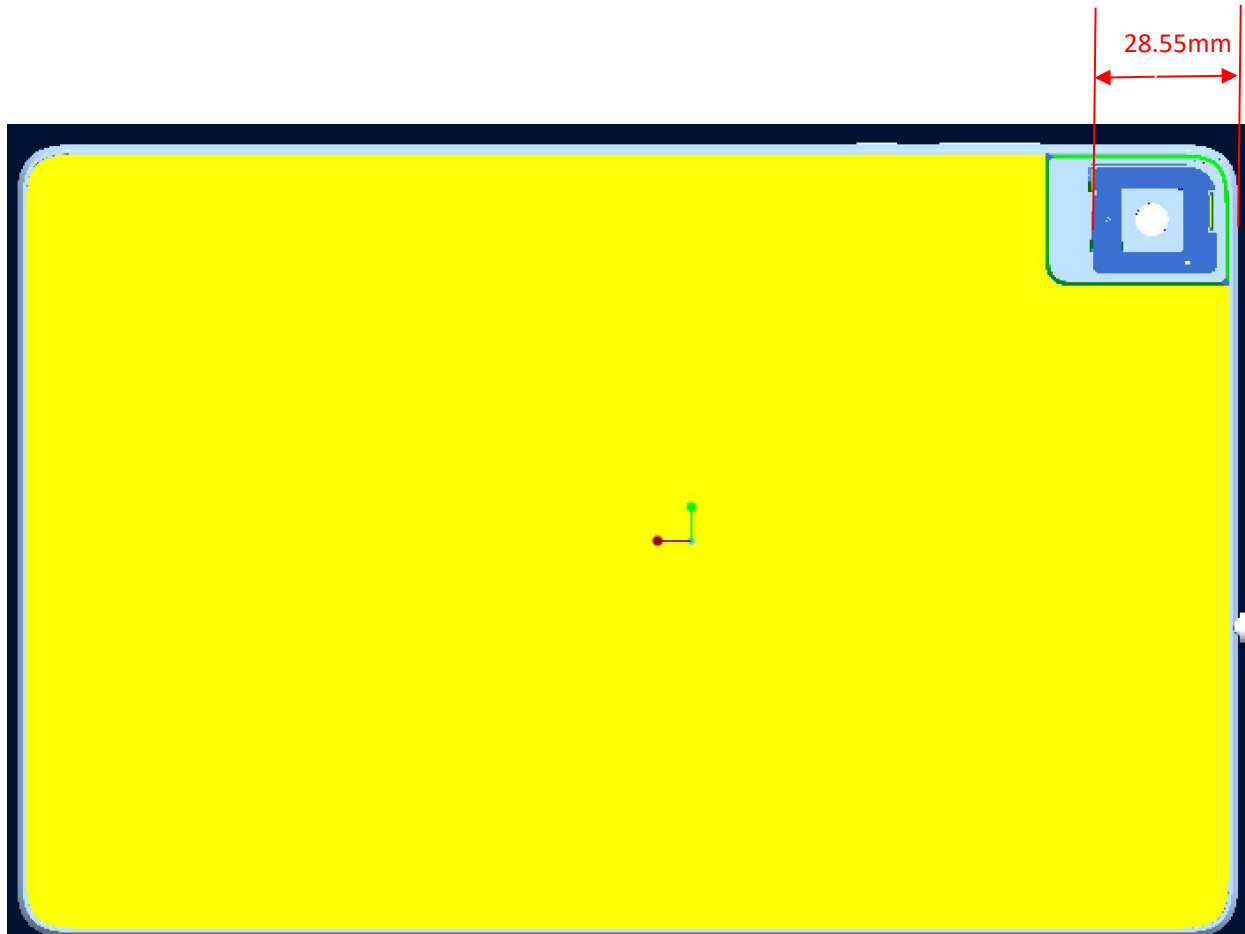

Antenna area diagra

tablet	Length	Width	thickness	
	243.18mm	158.18mm	9.2mm	

WIFI/BT antenna

Antenna	Length	Width	highth	
WIFI/BT Antenna(TX / RX)	31.6mm	7.27mm	1.35mm	

antenna specification			
Antenna	Pattern	Peak Gain (dBi)	Average Gain (dBi)
WIFI 2.4G/BT	IFA	-3.8	-4.5
WIFI 5G	IFA	-2.6	-3.8

Distance definition

ANT	P-Sensor Detect	Near	Far
WIFI ANT	Rear	<=0mm	>0mm
	Left	<=6mm	>6mm

Reduction and Bands

WIFI	Band	Maximum conduct power reduction		
		DSI0	DSI1	DSI2
		WIFI sensor OFF	WIFI sensor ON & WWAN ON	WIFI sensor ON & WWAN OFF
	WIFI 2.4G	0dB	4.5dB	4.5dB
	WIFI 5G	0dB	3.5dB	3.5dB