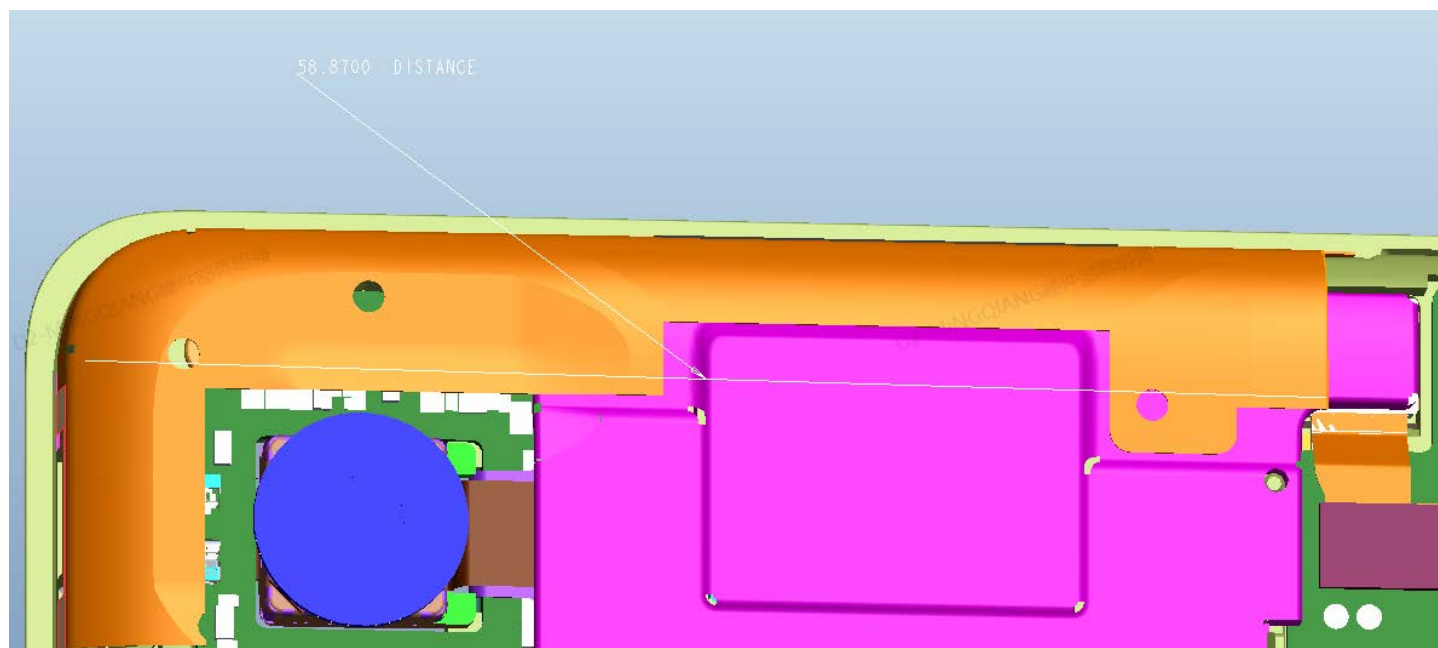

Antenna area diagram

tablet	Length	Width	thickness	
	197mm	124.8mm	9mm	

WiFi antenna

Main antenna

Antenna	Length	Width	highth	
GPS/ WIFI/BT Antenna(TX / RX)	15.68mm	19.3mm	1.5mm	
MAIN Antenna(TX / RX)	58.87mm	20.03mm	1.5mm	

antenna specification		
Antenna	Pattern	Gain (dBi)
GPS	IFA	0.65
WIFI 2.4G/BT	IFA	1.46
WIFI 5G	IFA	1.75
MAIN GSM850	Loop	-1.45
MAIN PCS1900	Loop	1.04
MAIN W2	Loop	1.04
MAIN W4	Loop	0.91
MAIN W5	Loop	-1.45

MAIN LTE 2	Loop	1.04
MAIN LTE 4	Loop	0.91
MAIN LTE 5	Loop	-1.45
MAIN LTE 12	Loop	-1.11
MAIN LTE 13	Loop	-0.89
MAIN LTE 66	Loop	0.91

DIV antenna

Antenna	Length	Width	highth	
DIV Antenna(RX)	45.75mm	24.68mm	1.33mm	

GPS antenna

Antenna	Length	Width	highth	
GPS Antenna(RX)	26mm	7.2mm	1.5mm	