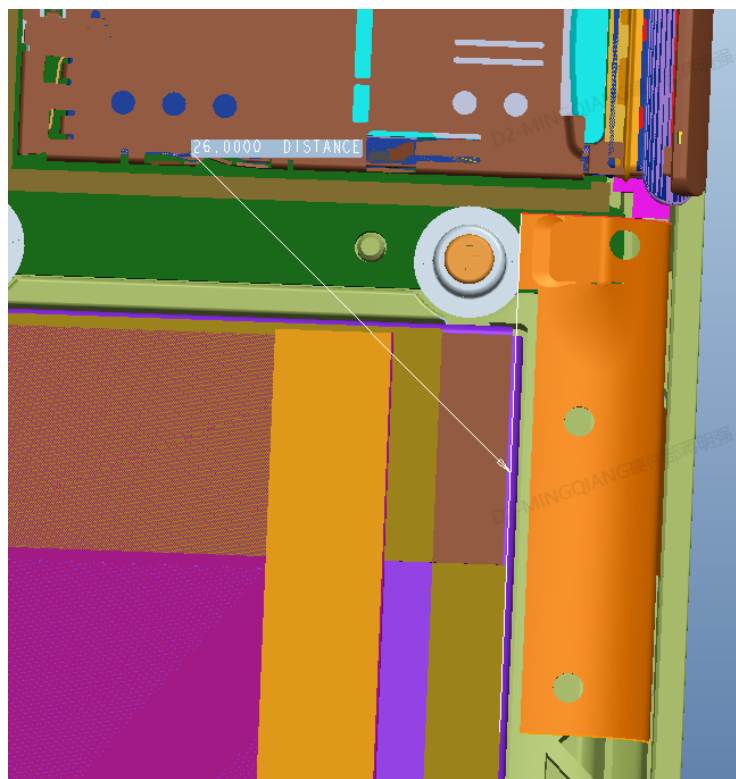

Antenna area diagram

tablet	Length	Width	thickness	
	197mm	124.8mm	9mm	

WiFi antenna

Main antenna

Antenna	Length	Width	highth	
GPS/ WIFI/BT Antenna(TX / RX)	15.68mm	19.3mm	1.5mm	
MAIN Antenna(TX / RX)	58.87mm	20.03mm	1.5mm	

antenna specification		
Antenna	Pattern	Gain (dBi)
GPS	IFA	0.65
WIFI 2.4G/BT	IFA	1.46
WIFI 5G	IFA	1.75
MAIN GSM850	Loop	-1.45
MAIN PCS1900	Loop	1.04
MAIN W2	Loop	1.04
MAIN W4	Loop	0.91
MAIN W5	Loop	-1.45

MAIN LTE 2	Loop	1.04
MAIN LTE 4	Loop	0.91
MAIN LTE 5	Loop	-1.45
MAIN LTE 12	Loop	-1.11
MAIN LTE 13	Loop	-0.89
MAIN LTE 66	Loop	0.91

DIV antenna

Antenna	Length	Width	highth	
DIV Antenna(RX)	45.75mm	24.68mm	1.33mm	

GPS antenna

Antenna	Length	Width	highth	
GPS Antenna(RX)	26mm	7.2mm	1.5mm	