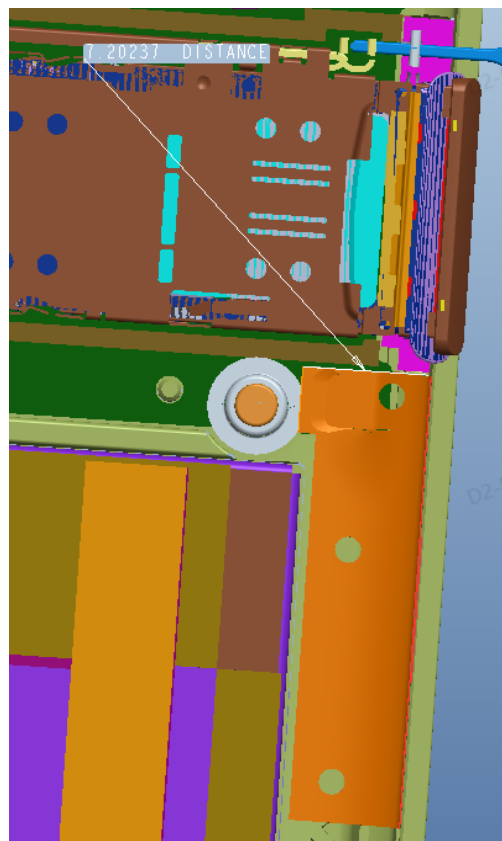

Antenna area diagram

tablet	Length	Width	thickness	
	197mm	124.8mm	9mm	

WiFi antenna

Main antenna

Antenna	Length	Width	highth	
GPS/ WIFI/BT Antenna(TX / RX)	15.68mm	19.3mm	1.5mm	
MAIN Antenna(TX / RX)	58.87mm	20.03mm	1.5mm	

antenna specification		
Antenna	Pattern	Gain (dBi)
GPS	IFA	0.65
WIFI 2.4G/BT	IFA	1.46
WIFI 5G	IFA	1.75
MAIN GSM850	Loop	-1.45
MAIN PCS1900	Loop	1.04
MAIN W2	Loop	1.04
MAIN W4	Loop	0.91
MAIN W5	Loop	-1.45

MAIN LTE 2	Loop	1.04
MAIN LTE 4	Loop	0.91
MAIN LTE 5	Loop	-1.45
MAIN LTE 12	Loop	-1.11
MAIN LTE 13	Loop	-0.89
MAIN LTE 66	Loop	0.91

DIV antenna

Antenna	Length	Width	highth	
DIV Antenna(RX)	45.75mm	24.68mm	1.33mm	

GPS antenna

Antenna	Length	Width	highth	
GPS Antenna(RX)	26mm	7.2mm	1.5mm	