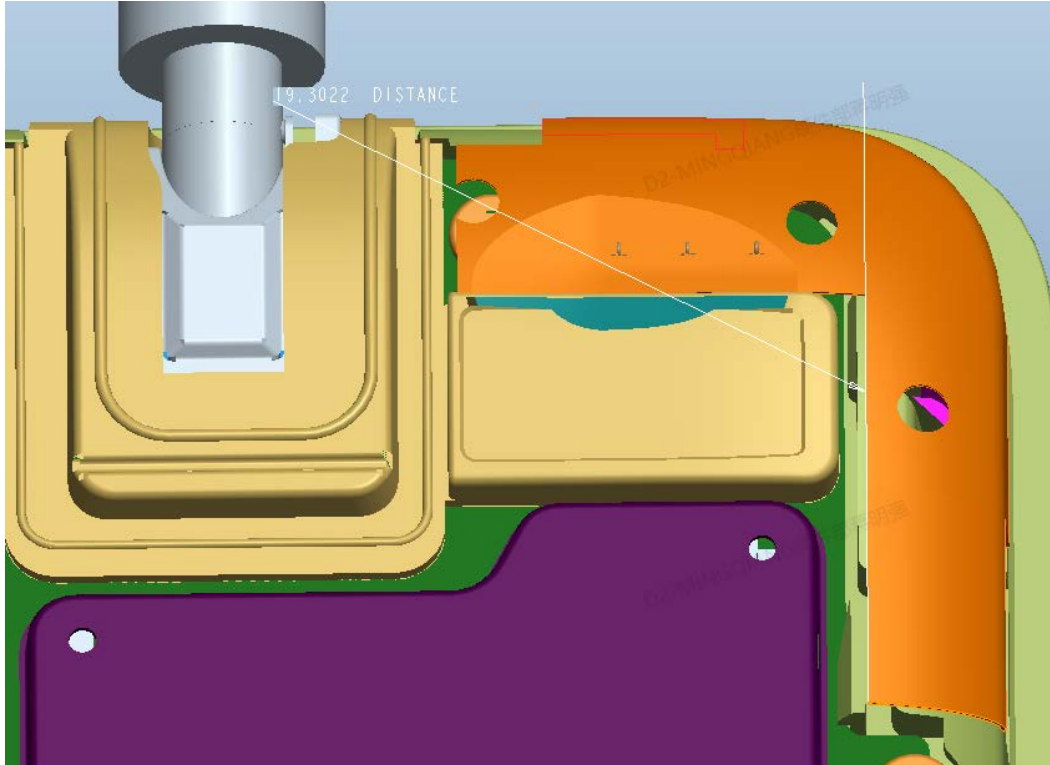

Antenna area diagram

tablet	Length	Width	thickness	
	197mm	124.8mm	9mm	

WiFi antenna

Main antenna

Antenna	Length	Width	highth	
GPS/ WIFI/BT Antenna(TX / RX)	15.68mm	19.3mm	1.5mm	
MAIN Antenna(TX / RX)	58.87mm	20.03mm	1.5mm	

antenna specification		
Antenna	Pattern	Gain (dBi)
GPS	IFA	0.65
WIFI 2.4G/BT	IFA	1.46
WIFI 5G	IFA	1.75
MAIN GSM850	Loop	-1.45
MAIN PCS1900	Loop	1.04
MAIN W2	Loop	1.04
MAIN W4	Loop	0.91
MAIN W5	Loop	-1.45

MAIN LTE 2	Loop	1.04
MAIN LTE 4	Loop	0.91
MAIN LTE 5	Loop	-1.45
MAIN LTE 12	Loop	-1.11
MAIN LTE 13	Loop	-0.89
MAIN LTE 66	Loop	0.91

DIV antenna

Antenna	Length	Width	highth	
DIV Antenna(RX)	45.75mm	24.68mm	1.33mm	

GPS antenna

Antenna	Length	Width	highth	
GPS Antenna(RX)	26mm	7.2mm	1.5mm	