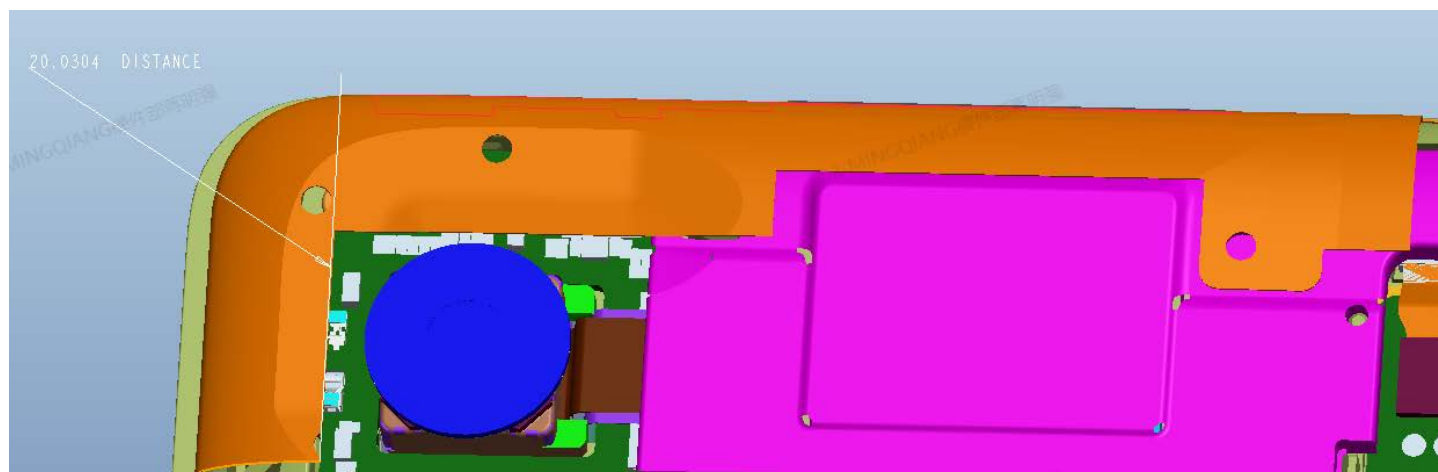

Antenna area diagram

tablet	Length	Width	thickness	
	197mm	124.8mm	9mm	

WiFi antenna

Main antenna

Antenna	Length	Width	highth	
GPS/ WIFI/BT Antenna(TX / RX)	15.68mm	19.3mm	1.5mm	
MAIN Antenna(TX / RX)	58.87mm	20.03mm	1.5mm	

antenna specification		
Antenna	Pattern	Gain (dBi)
GPS	IFA	0.65
WIFI 2.4G/BT	IFA	1.46
WIFI 5G	IFA	1.75
MAIN GSM850	Loop	-1.45
MAIN PCS1900	Loop	1.04
MAIN W2	Loop	1.04
MAIN W4	Loop	0.91
MAIN W5	Loop	-1.45

MAIN LTE 2	Loop	1.04
MAIN LTE 4	Loop	0.91
MAIN LTE 5	Loop	-1.45
MAIN LTE 12	Loop	-1.11
MAIN LTE 13	Loop	-0.89
MAIN LTE 66	Loop	0.91

DIV antenna

Antenna	Length	Width	highth	
DIV Antenna(RX)	45.75mm	24.68mm	1.33mm	

GPS antenna

Antenna	Length	Width	highth	
GPS Antenna(RX)	26mm	7.2mm	1.5mm	