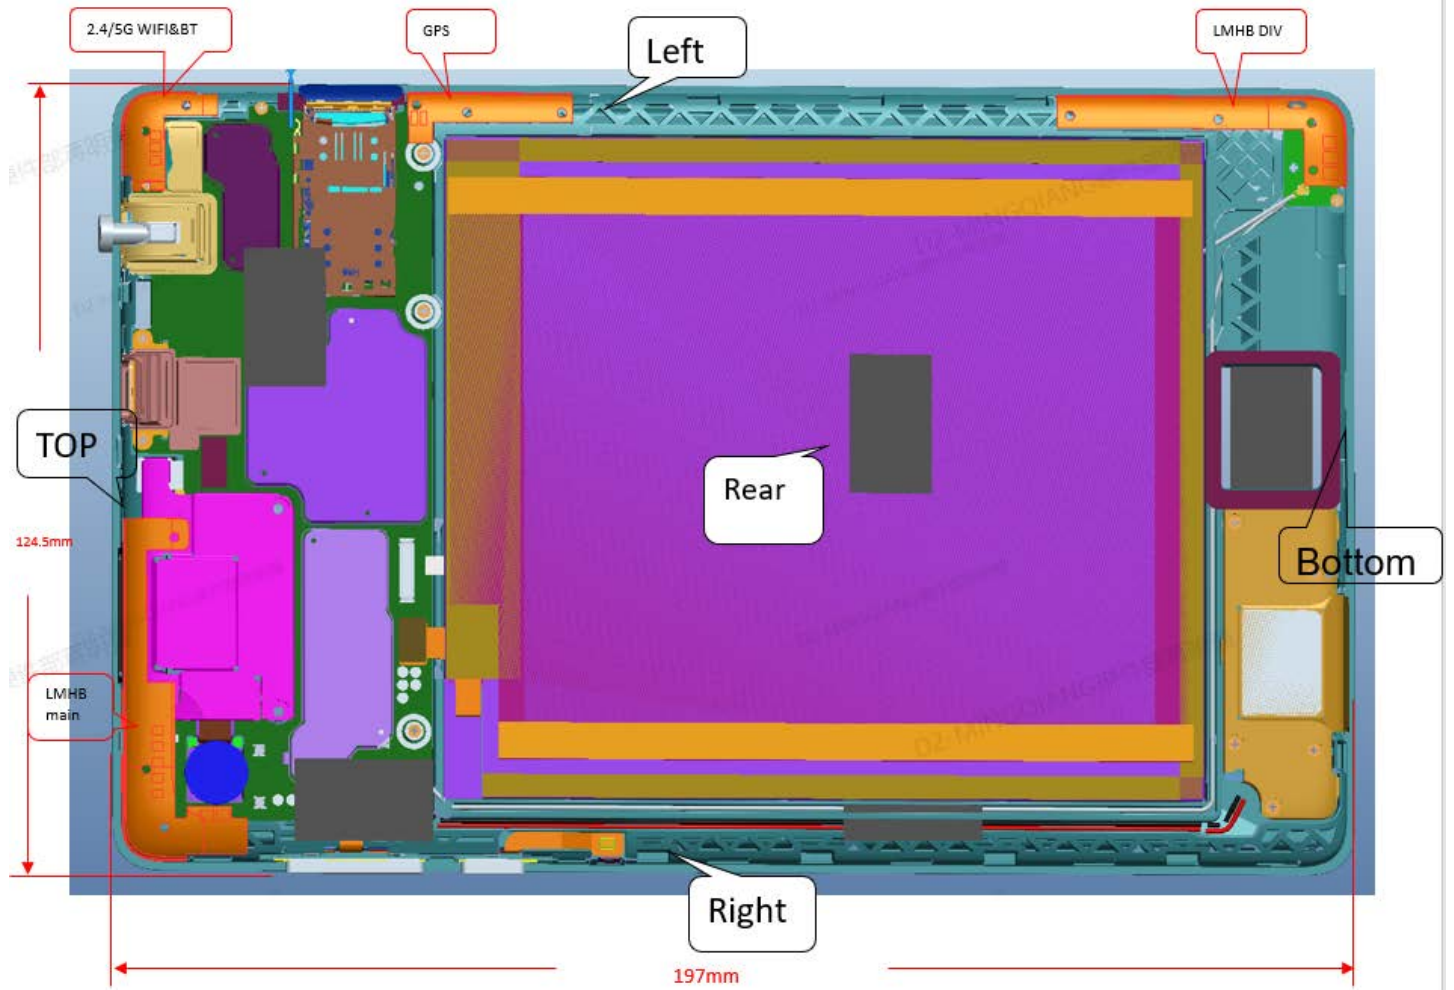

Antenna area diagram

tablet	Length	Width	thickness	
	197mm	124.8mm	9mm	

WiFi antenna

Main antenna

Antenna	Length	Width	highth	
GPS/ WIFI/BT Antenna(TX / RX)	15.68mm	19.3mm	1.5mm	
MAIN Antenna(TX / RX)	58.87mm	20.03mm	1.5mm	

antenna specification		
Antenna	Pattern	Gain (dBi)
GPS	IFA	0.65
WIFI 2.4G/BT	IFA	1.46
WIFI 5G	IFA	1.75
MAIN GSM850	Loop	-1.45
MAIN PCS1900	Loop	1.04
MAIN W2	Loop	1.04
MAIN W4	Loop	0.91
MAIN W5	Loop	-1.45

MAIN LTE 2	Loop	1.04
MAIN LTE 4	Loop	0.91
MAIN LTE 5	Loop	-1.45
MAIN LTE 12	Loop	-1.11
MAIN LTE 13	Loop	-0.89
MAIN LTE 66	Loop	0.91

DIV antenna

Antenna	Length	Width	highth	
DIV Antenna(RX)	45.75mm	24.68mm	1.33mm	

GPS antenna

Antenna	Length	Width	highth	
GPS Antenna(RX)	26mm	7.2mm	1.5mm	