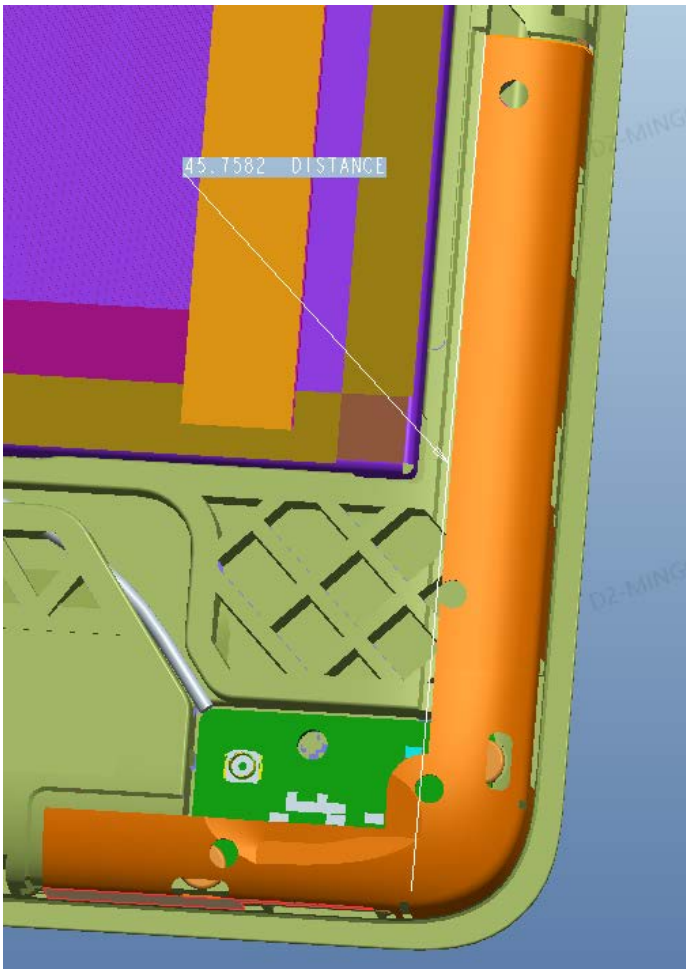

Antenna area diagram

tablet	Length	Width	thickness	
	197mm	124.8mm	9mm	

WiFi antenna

Main antenna

Antenna	Length	Width	highth	
GPS/ WIFI/BT Antenna(TX / RX)	15.68mm	19.3mm	1.5mm	
MAIN Antenna(TX / RX)	58.87mm	20.03mm	1.5mm	

antenna specification		
Antenna	Pattern	Gain (dBi)
GPS	IFA	0.65
WIFI 2.4G/BT	IFA	1.46
WIFI 5G	IFA	1.75
MAIN GSM850	Loop	-1.45
MAIN PCS1900	Loop	1.04
MAIN W2	Loop	1.04
MAIN W4	Loop	0.91
MAIN W5	Loop	-1.45

MAIN LTE 2	Loop	1.04
MAIN LTE 4	Loop	0.91
MAIN LTE 5	Loop	-1.45
MAIN LTE 12	Loop	-1.11
MAIN LTE 13	Loop	-0.89
MAIN LTE 66	Loop	0.91

DIV antenna

Antenna	Length	Width	highth	
DIV Antenna(RX)	45.75mm	24.68mm	1.33mm	

GPS antenna

Antenna	Length	Width	highth	
GPS Antenna(RX)	26mm	7.2mm	1.5mm	