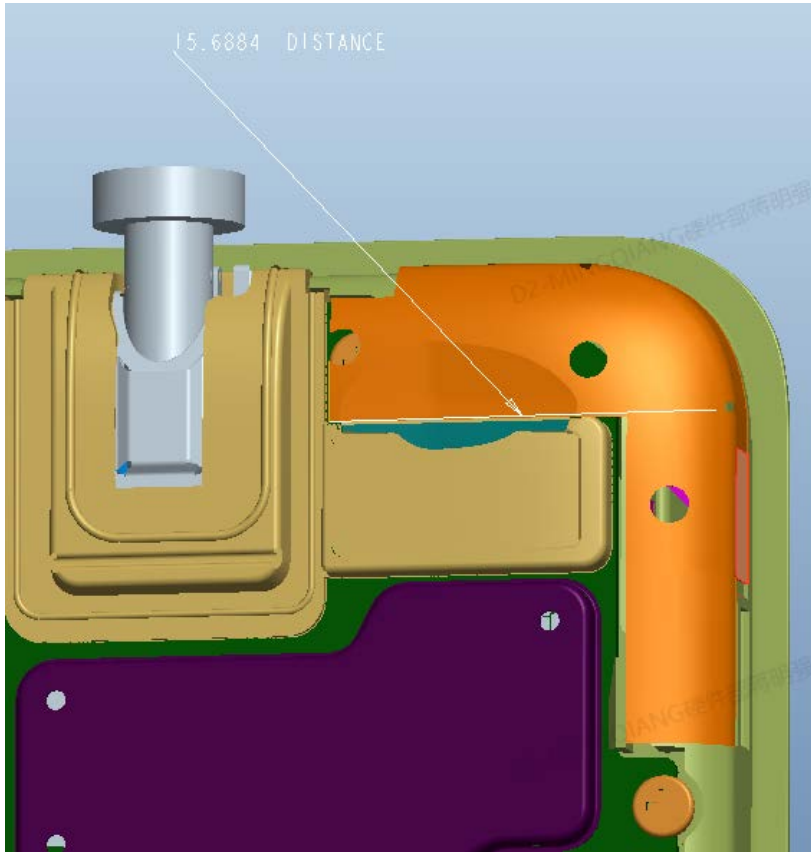

Antenna area diagram

tablet	Length	Width	thickness	
	197mm	124.8mm	9mm	

WiFi antenna

Main antenna

Antenna	Length	Width	highth	
GPS/ WIFI/BT Antenna(TX / RX)	15.68mm	19.3mm	1.5mm	
MAIN Antenna(TX / RX)	58.87mm	20.03mm	1.5mm	

antenna specification		
Antenna	Pattern	Gain (dBi)
GPS	IFA	0.65
WIFI 2.4G/BT	IFA	1.46
WIFI 5G	IFA	1.75
MAIN GSM850	Loop	-1.45
MAIN PCS1900	Loop	1.04
MAIN W2	Loop	1.04
MAIN W4	Loop	0.91
MAIN W5	Loop	-1.45

MAIN LTE 2	Loop	1.04
MAIN LTE 4	Loop	0.91
MAIN LTE 5	Loop	-1.45
MAIN LTE 12	Loop	-1.11
MAIN LTE 13	Loop	-0.89
MAIN LTE 66	Loop	0.91

DIV antenna

Antenna	Length	Width	highth	
DIV Antenna(RX)	45.75mm	24.68mm	1.33mm	

GPS antenna

Antenna	Length	Width	highth	
GPS Antenna(RX)	26mm	7.2mm	1.5mm	