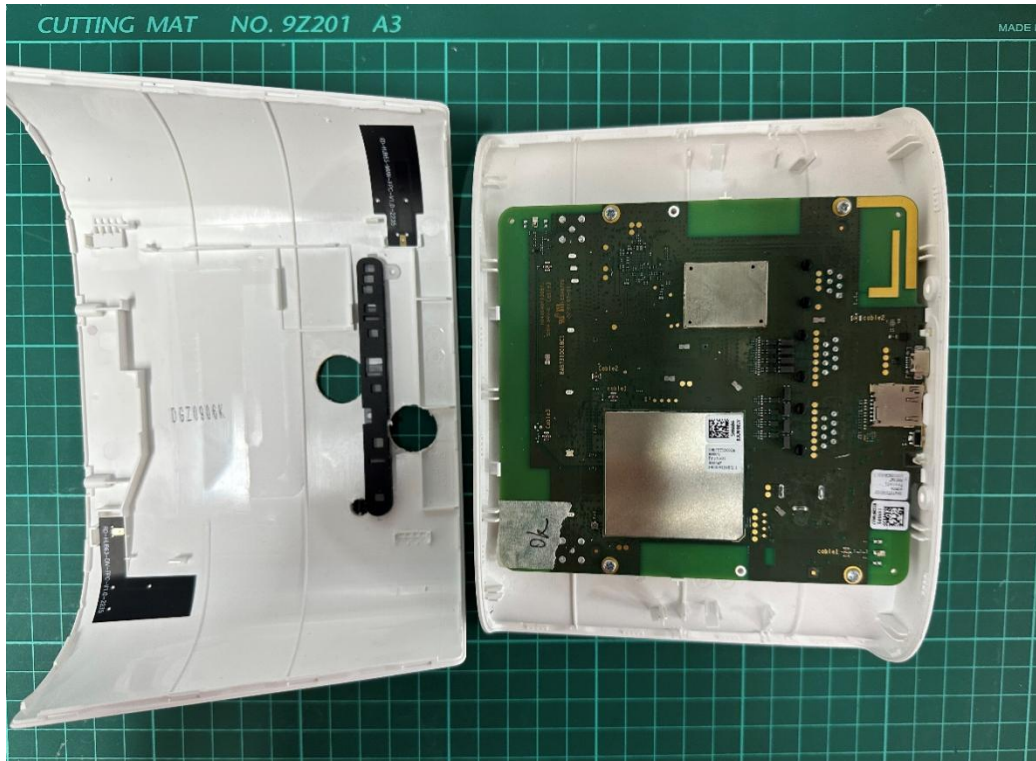

EUT Interior photograph

U-triO CUTTING MAT NO. 9Z201 A3

KW-triO CUTTING MAT NO. 9Z201 A3