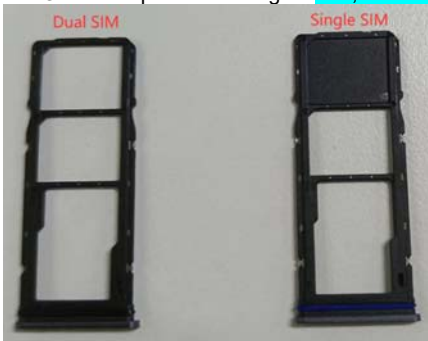

	Antenna	AP	MODEM	Transceiver	Balun	Band pass filter	Triplexer
Bluetooth	NO	NO	NO	NO	NO	NO	NO
wifi	NO	NO	NO	NO	NO	NO	NO
GPS(GNSS)	NO	NO	NO	NO	NO	NO	NO
NFC	NA	NA	NA	NA	NA	NA	NA

Accessory changes: NO

Accessory	T610E-Single SIM	T610E-Dual SIM
Charger	YJC018R-US	YJC018R-US
battery	TLp049C8	TLp049C8
headset	JWEP1247-M01R	JWEP1247-M01R
USB cable	JWUB1520-M01R	JWUB1520-M01R
others	NO	NO

- FM changes: NO
- GPS changes: NO
- Other components changes: Yes, SIM slot is not same.

TP/LCD/ Camera changes: NO

- Other changes detailed:

● MECHANICAL MODIFICATIONS:

- Use new metal front/back cover or keypad: NO
- Mechanical shell changes: NO
- Whole size of EUT: NO
- Distance of Ear reference point to bottom of handset: NO
- Other trinkets to change the surface of handset: NO

- Other changes detailed: There are two card trays for both T610E-Single SIM and T610E-Dual SIM, one is 1 card slots and another is 2 card slot.

APPROVED BY:

Project Manager: liu wei

Signature: *Liu wei*