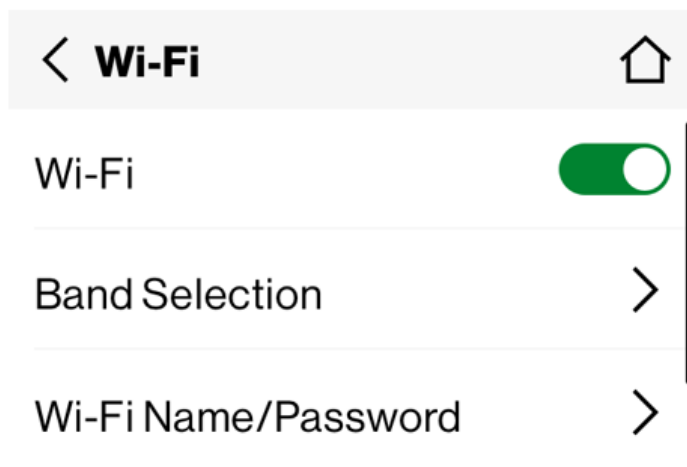

E-label information: Menu—> Wi-Fi—> Band Selection

Step1: Menu

Step 2: Wi-Fi

Step 3: Band Selection

< **Band Selection**

Wi-Fi 5GHz/6GHz

Guest Network

WARNING: FCC regulations restrict the operation of this device in the 5925-7.125 GHz band to indoor use only.
FCC ID: 2ACCJB183