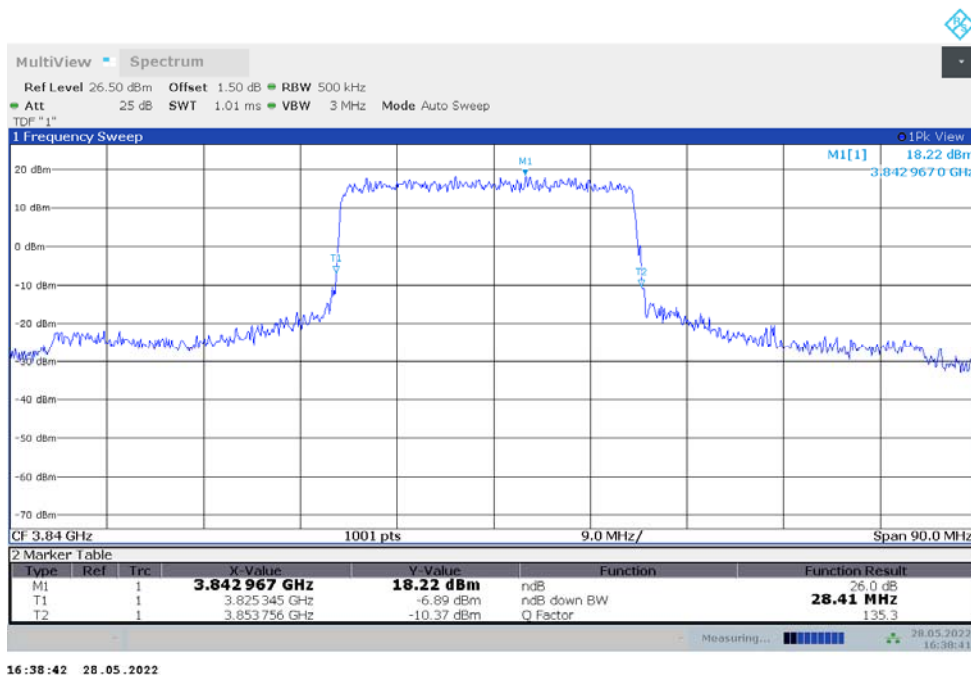

n77H,30MHz Bandwidth,DFT-s-QPSK (-26dBc BW)