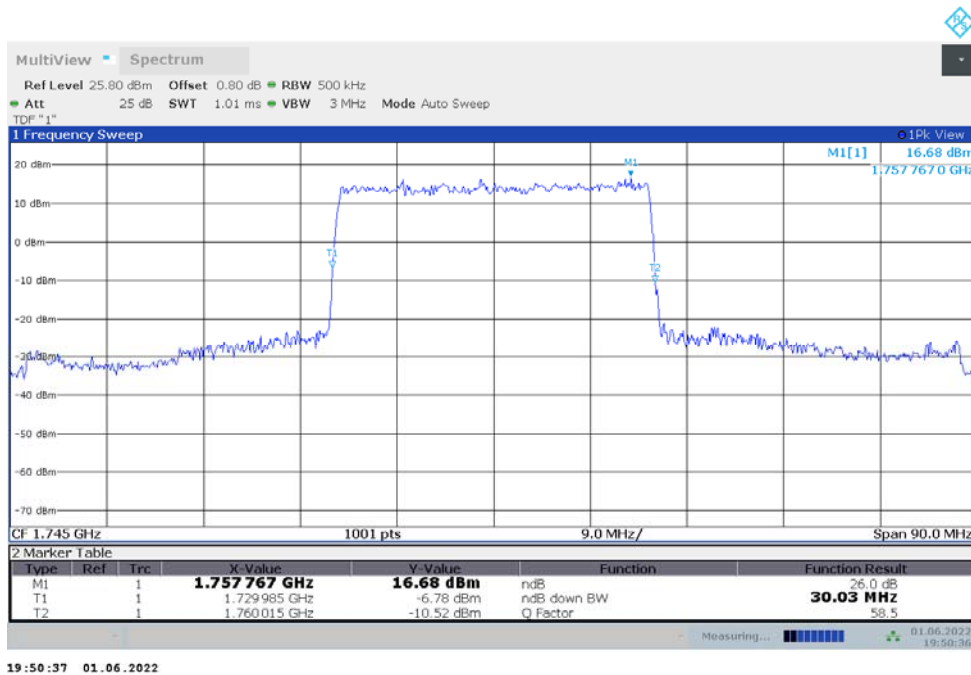

n66,30MHz Bandwidth,DFT-s-QPSK (-26dBc BW)