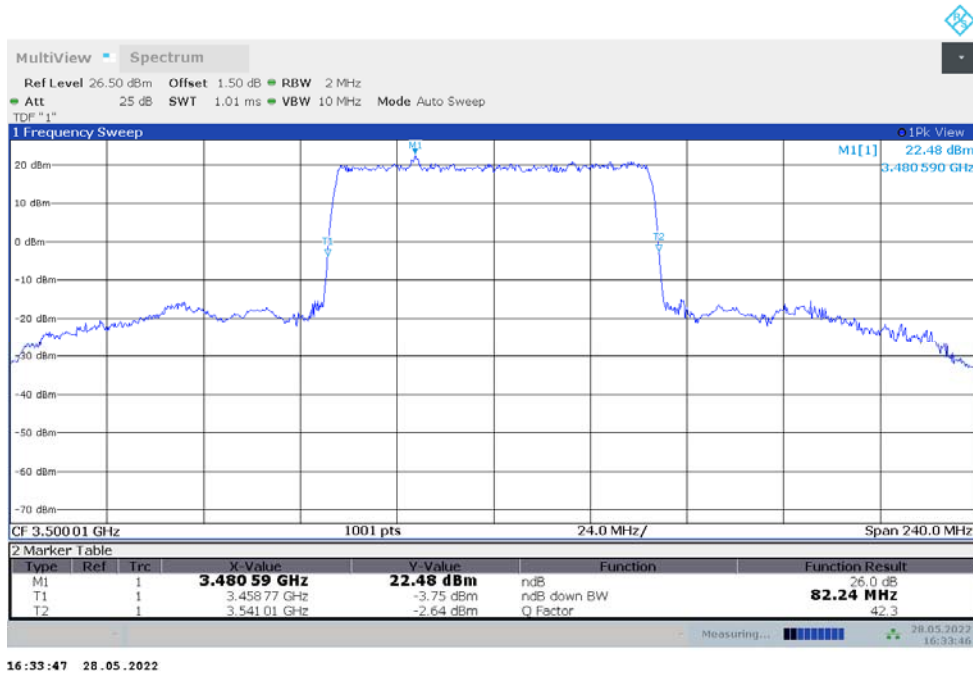

n77L,80MHz(-26dBc)

Frequency (MHz)	Emission Bandwidth (-26dBc) (MHz)	
	DFT-s-pi/2 BPSK	DFT-s-QPSK
3500.01	82.240	82.240

n77L,80MHz Bandwidth,DFT-s-pi/2 BPSK (-26dBc BW)