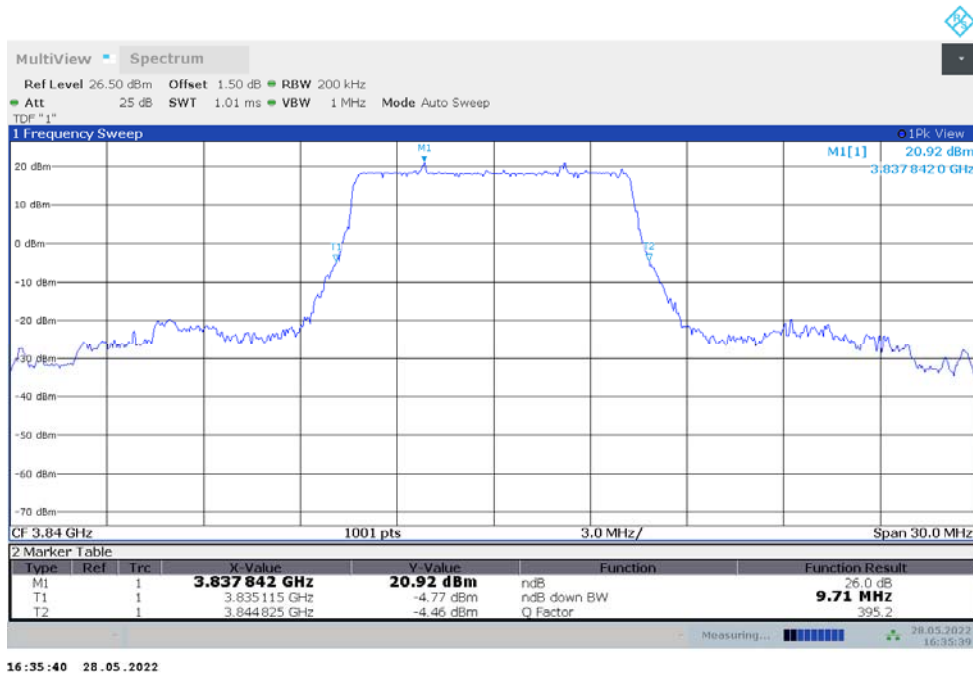

n77H

n77H,10MHz(-26dBc)

Frequency (MHz)	Emission Bandwidth (-26dBc) (MHz)	
	DFT-s-pi/2 BPSK	DFT-s-QPSK
3840	9.710	10.100

n77H,10MHz Bandwidth,DFT-s-pi/2 BPSK (-26dBc BW)