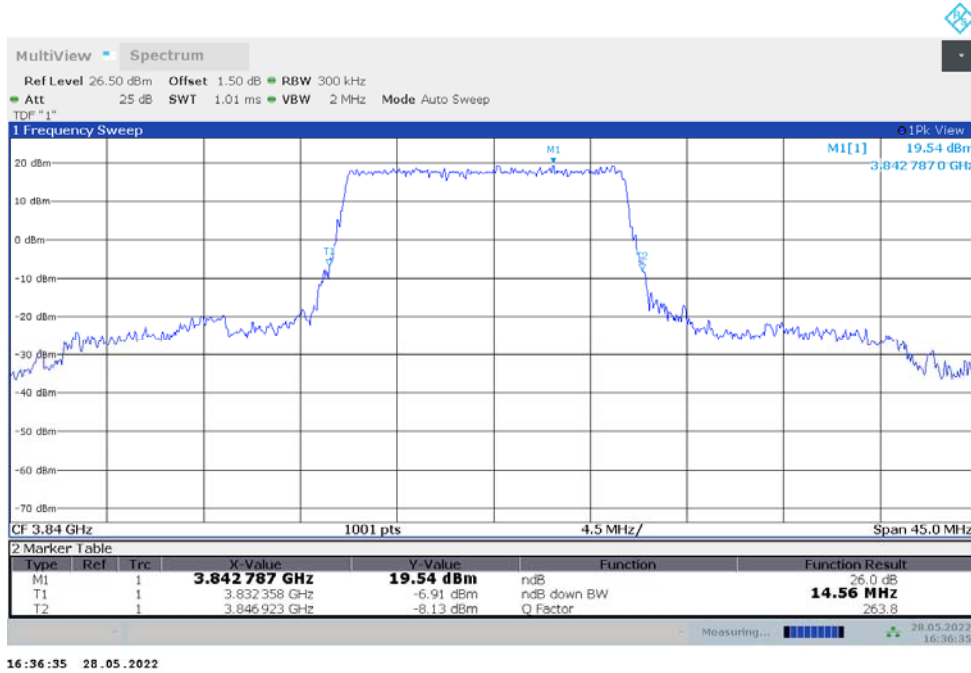

n77H,15MHz(-26dBc)

Frequency (MHz)	Emission Bandwidth (-26dBc) (MHz)	
	DFT-s-pi/2 BPSK	DFT-s-QPSK
3840	14.565	14.251

n77H,15MHz Bandwidth,DFT-s-pi/2 BPSK (-26dBc BW)