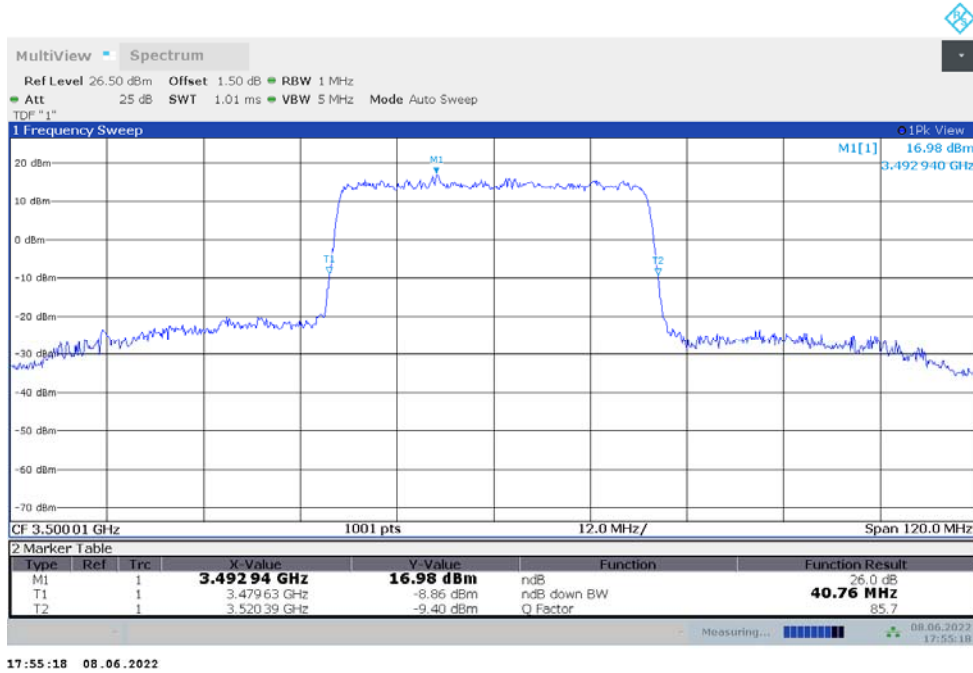

n77L-MIMO,40MHz(-26dBc)

Frequency (MHz)	Emission Bandwidth (-26dBc) (MHz)	
	CP QPSK	CP 16QAM
3500.01	40.760	40.760

n77L,40MHz Bandwidth,CP QPSK (-26dBc BW)