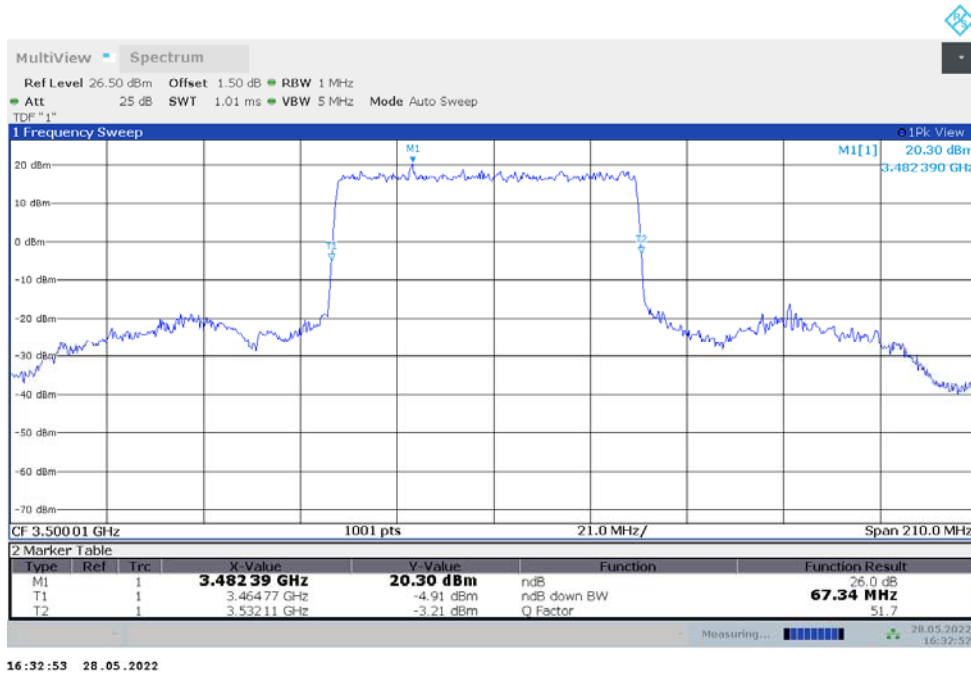

n77L,70MHz(-26dBc)

Frequency (MHz)	Emission Bandwidth (-26dBc) (MHz)	
	DFT-s-pi/2 BPSK	DFT-s-QPSK
3500.01	67.340	67.760

n77L,70MHz Bandwidth,DFT-s-pi/2 BPSK (-26dBc BW)