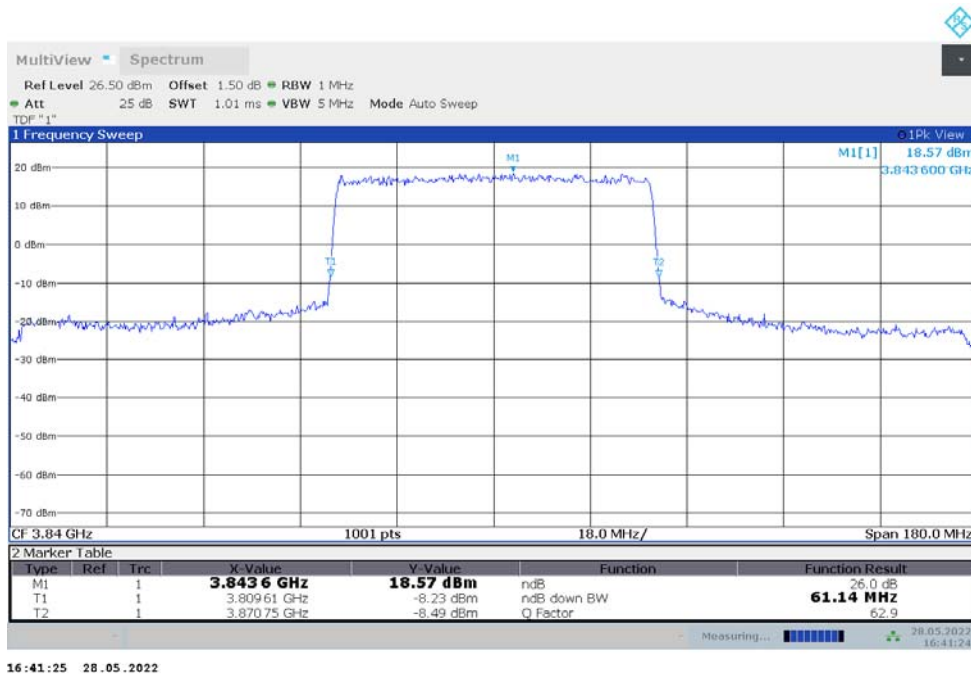

n77H,60MHz Bandwidth,DFT-s-QPSK (-26dBc BW)