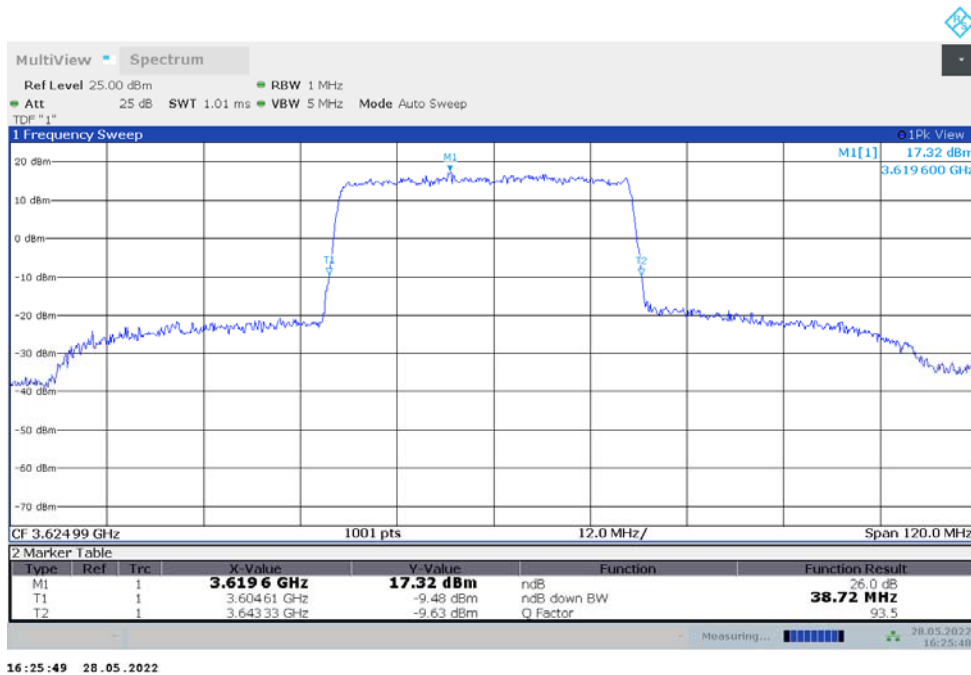

n48,40MHz Bandwidth,DFT-s-QPSK (-26dBc BW)