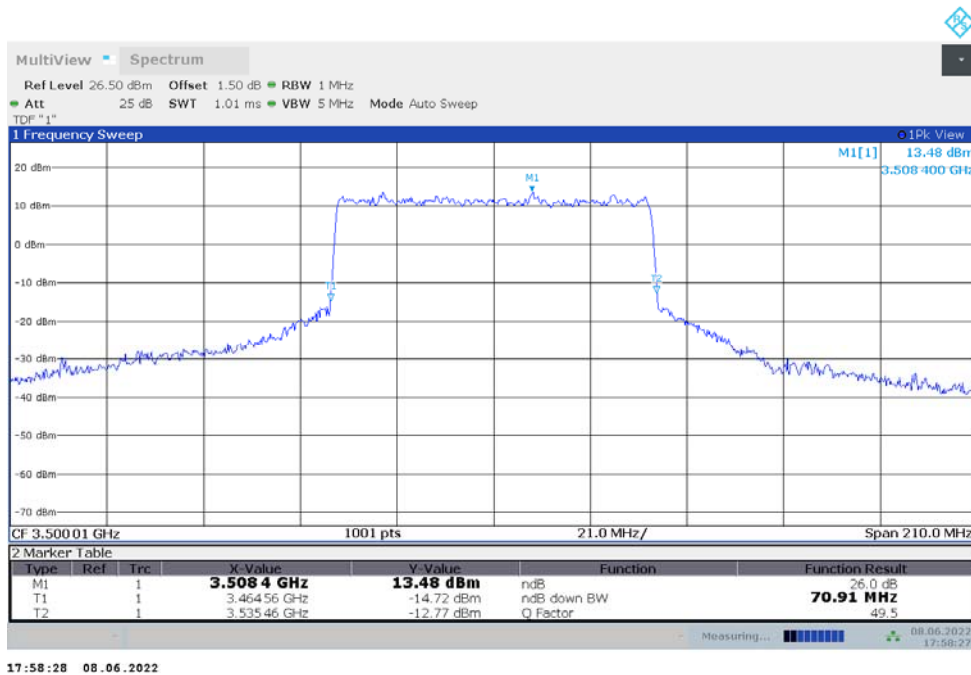

n77L,70MHz Bandwidth,CP 16QAM (-26dBc BW)