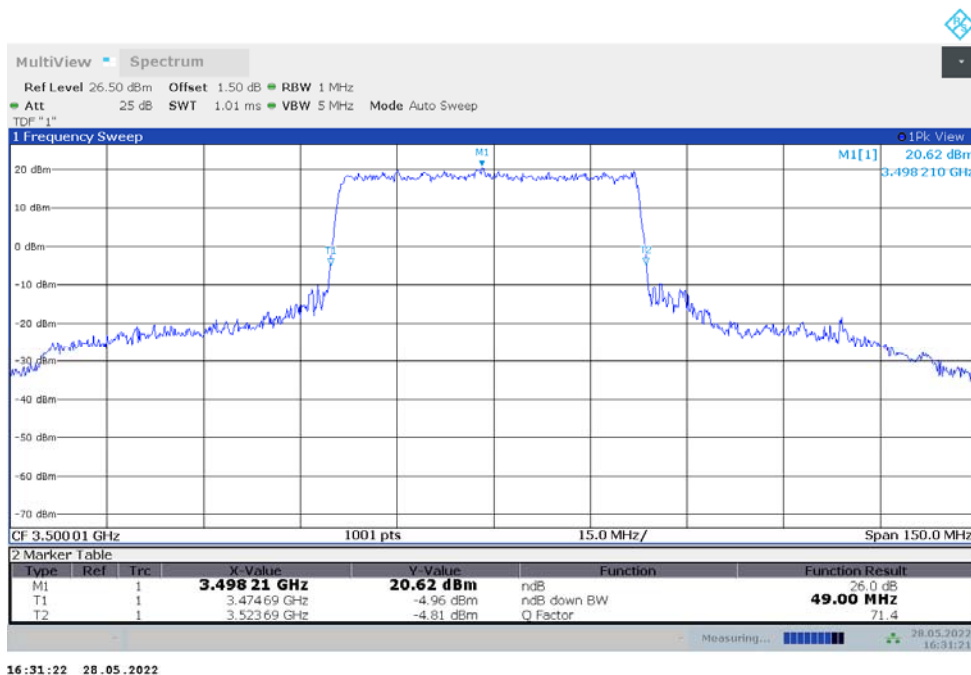

n77L,50MHz Bandwidth,DFT-s-QPSK (-26dBc BW)