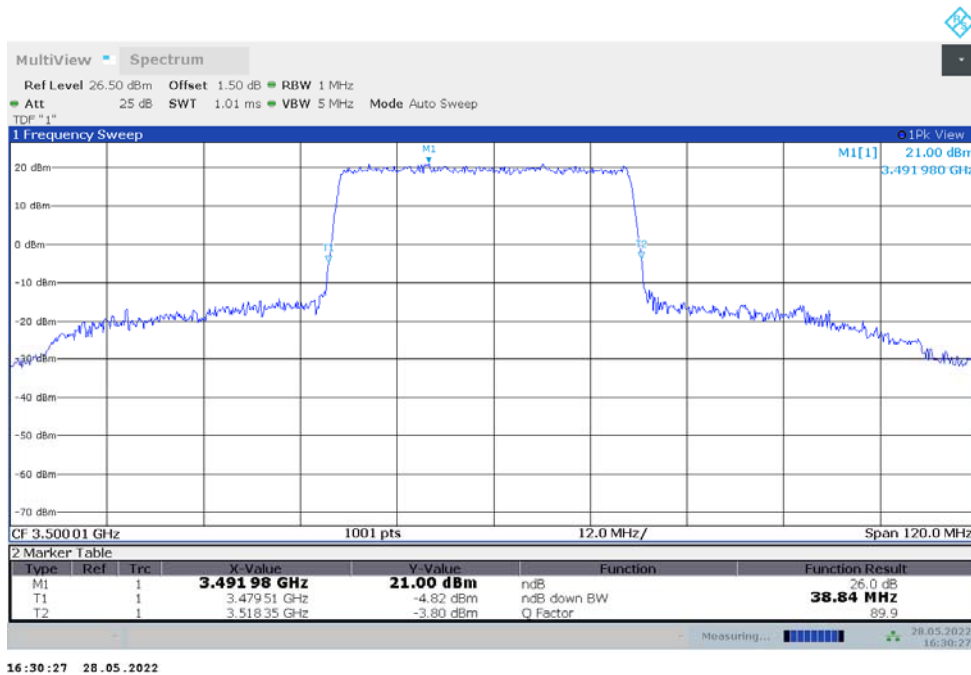

n77L,40MHz Bandwidth,DFT-s-QPSK (-26dBc BW)