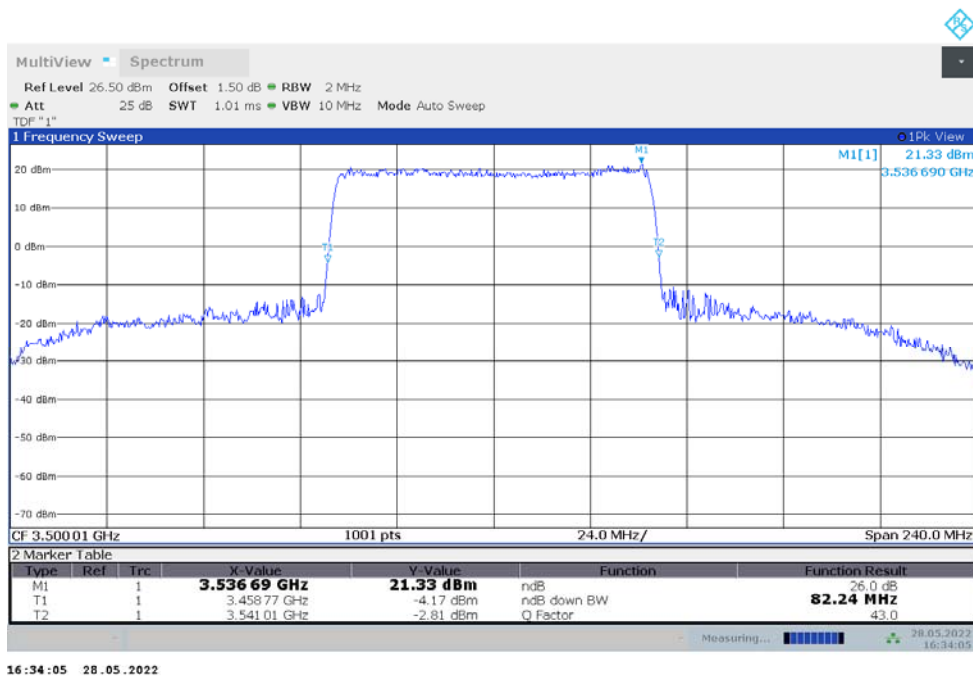

n77L,80MHz Bandwidth,DFT-s-QPSK (-26dBc BW)