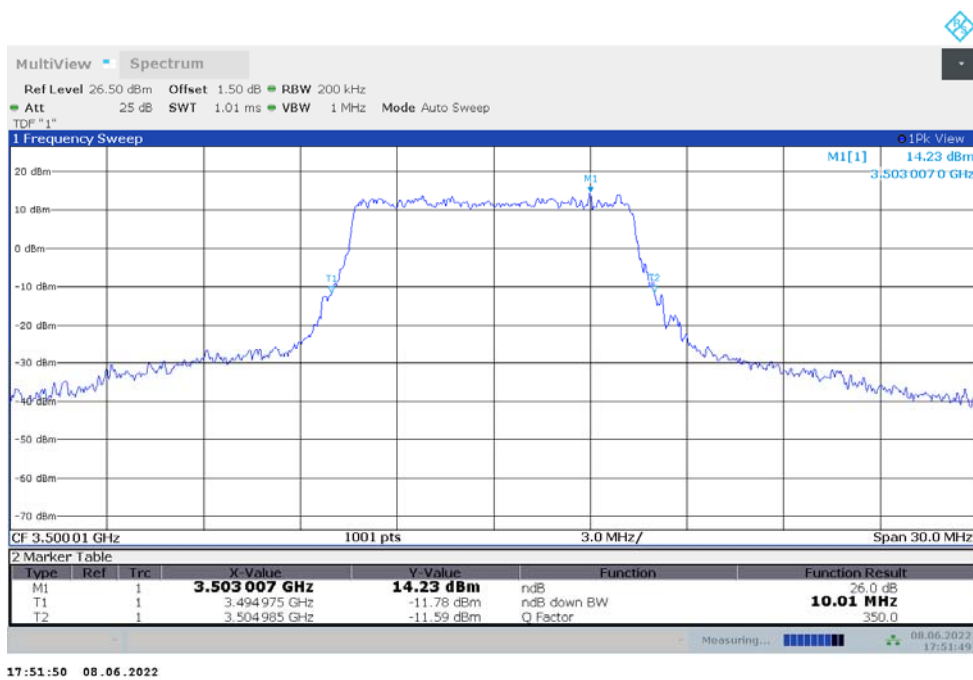

n77L,10MHz Bandwidth,CP 16QAM (-26dBc BW)