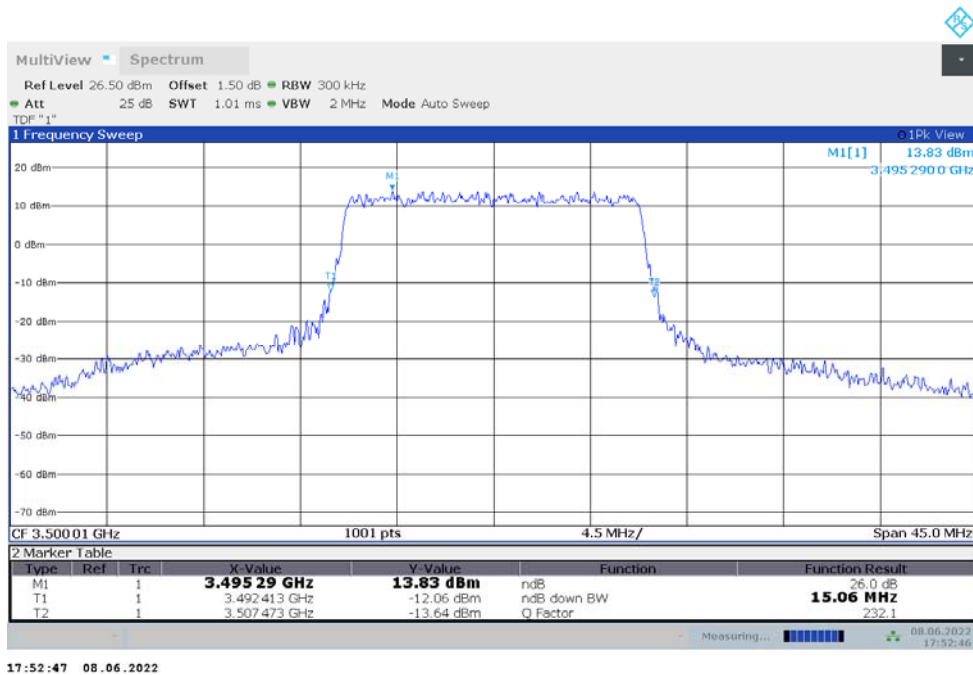

n77L,15MHz Bandwidth,CP 16QAM (-26dBc BW)