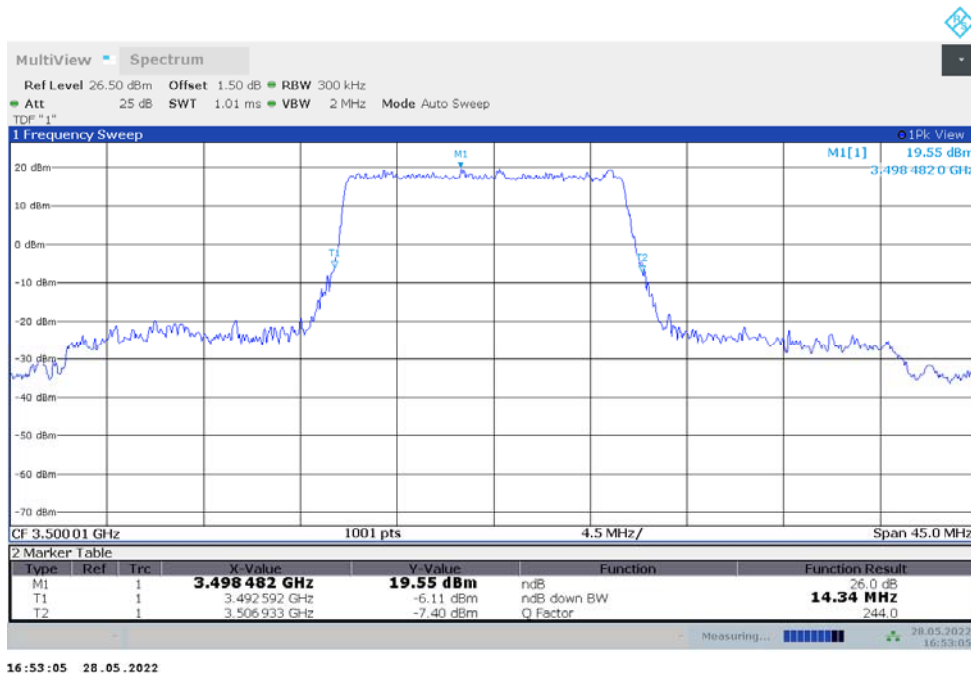

n77L,15MHz Bandwidth,DFT-s-QPSK (-26dBc BW)