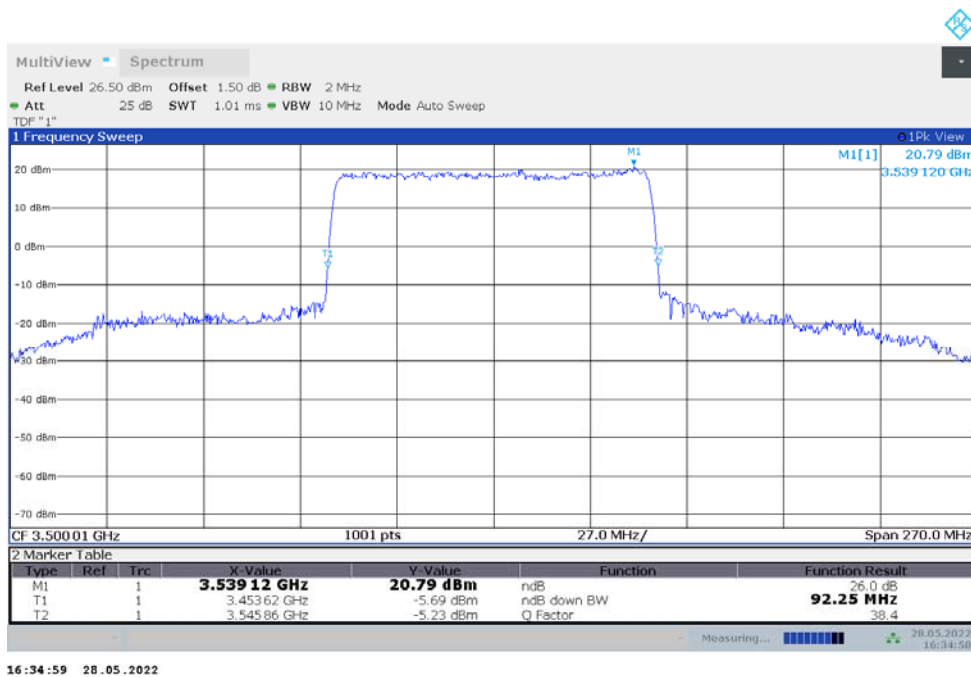

n77L,90MHz Bandwidth,DFT-s-QPSK (-26dBc BW)