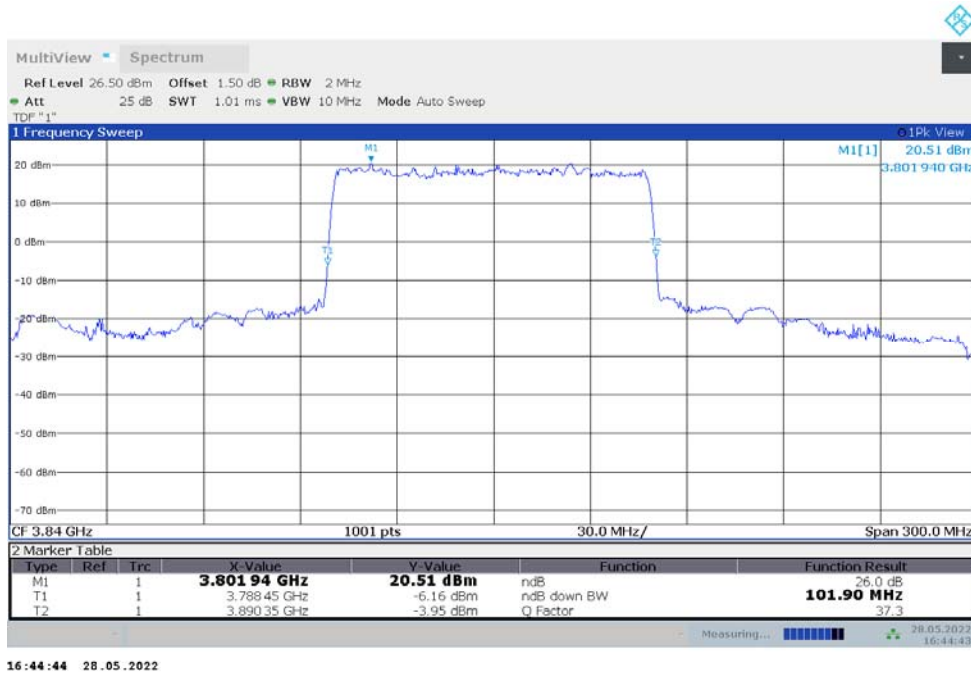

n77H,100MHz(-26dBc)

Frequency (MHz)	Emission Bandwidth (-26dBc) (MHz)	
	DFT-s-pi/2 BPSK	DFT-s-QPSK
3840	101.900	101.900

n77H,100MHz Bandwidth,DFT-s-pi/2 BPSK (-26dBc BW)