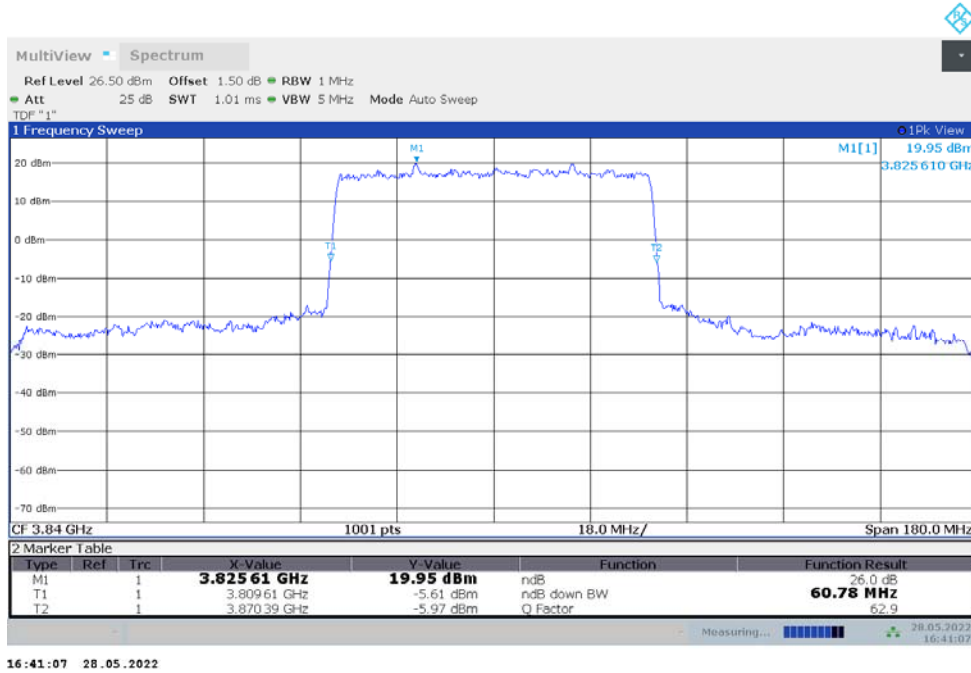

n77H,60MHz(-26dBc)

Frequency (MHz)	Emission Bandwidth (-26dBc) (MHz)	
	DFT-s-pi/2 BPSK	DFT-s-QPSK
3840	60.780	61.140

n77H,60MHz Bandwidth,DFT-s-pi/2 BPSK (-26dBc BW)