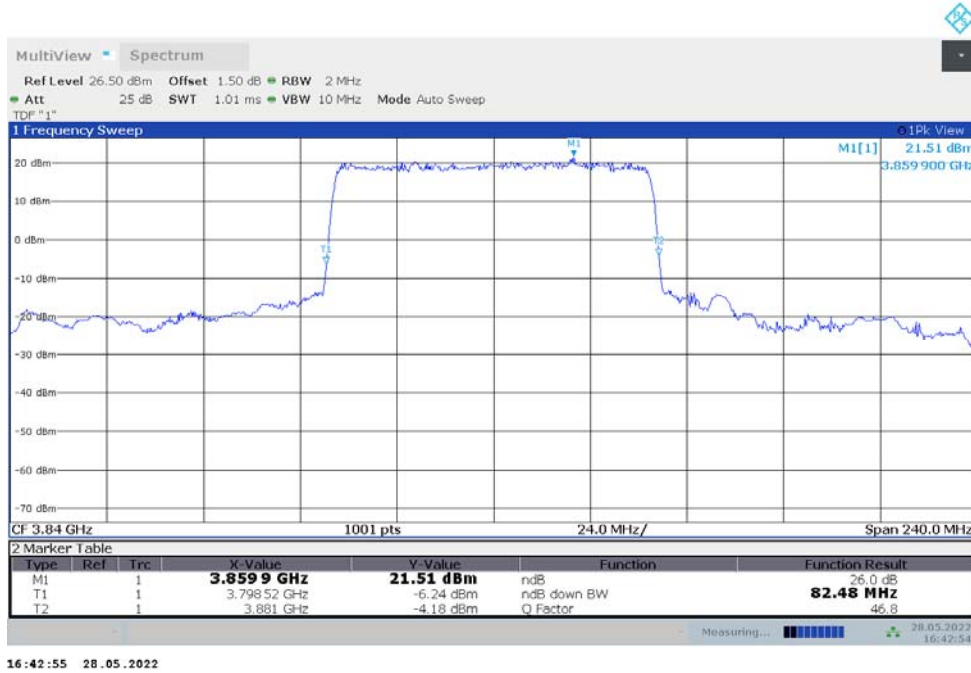

n77H,80MHz(-26dBc)

Frequency (MHz)	Emission Bandwidth (-26dBc) (MHz)	
	DFT-s-pi/2 BPSK	DFT-s-QPSK
3840	82.480	82.480

n77H,80MHz Bandwidth,DFT-s-pi/2 BPSK (-26dBc BW)