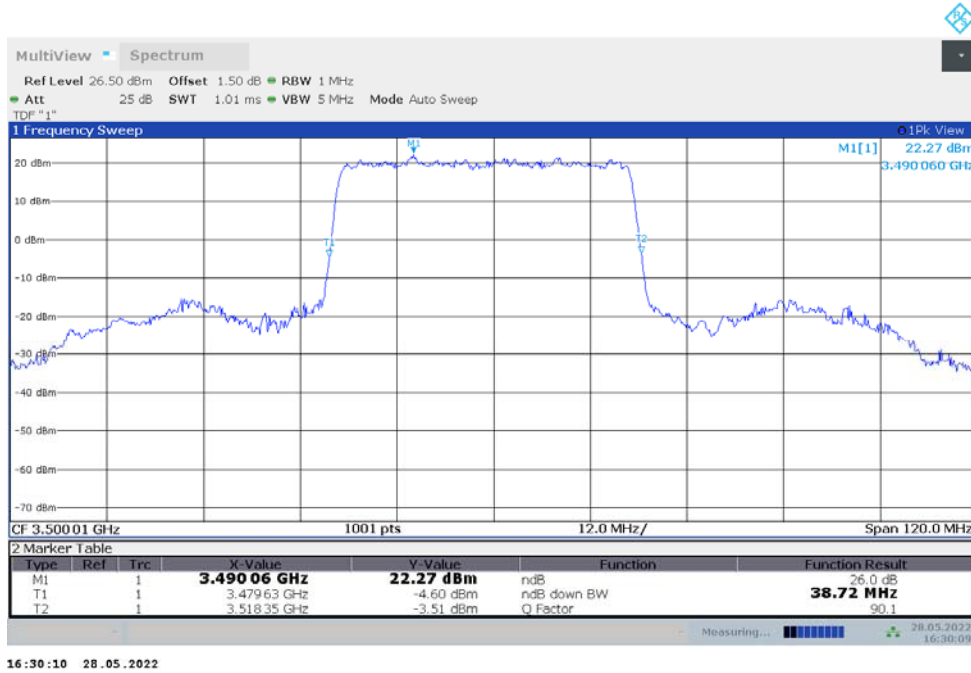

n77L,40MHz(-26dBc)

Frequency (MHz)	Emission Bandwidth (-26dBc) (MHz)	
	DFT-s-pi/2 BPSK	DFT-s-QPSK
3500.01	38.720	38.840

n77L,40MHz Bandwidth,DFT-s-pi/2 BPSK (-26dBc BW)