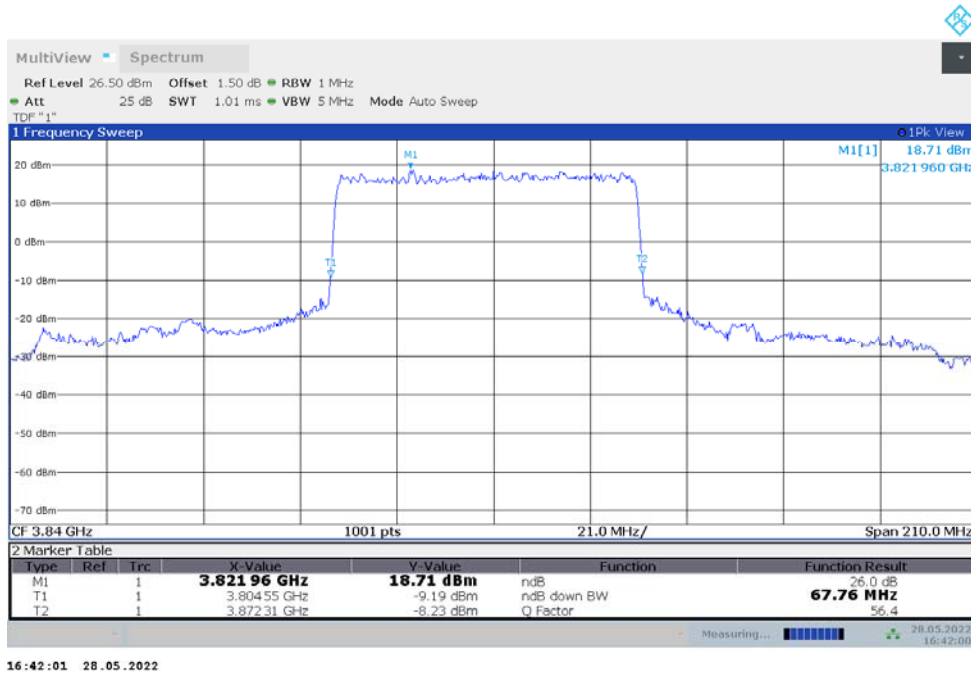

n77H,70MHz(-26dBc)

Frequency (MHz)	Emission Bandwidth (-26dBc) (MHz)	
	DFT-s-pi/2 BPSK	DFT-s-QPSK
3840	67.760	67.550

n77H,70MHz Bandwidth,DFT-s-pi/2 BPSK (-26dBc BW)