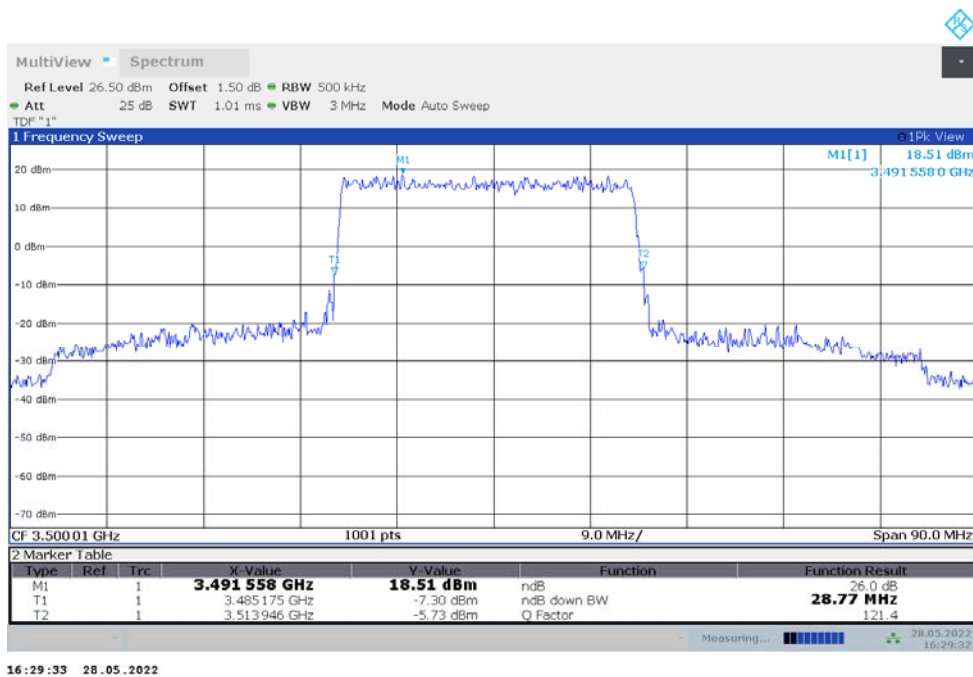

n77L,30MHz Bandwidth,DFT-s-QPSK (-26dBc BW)