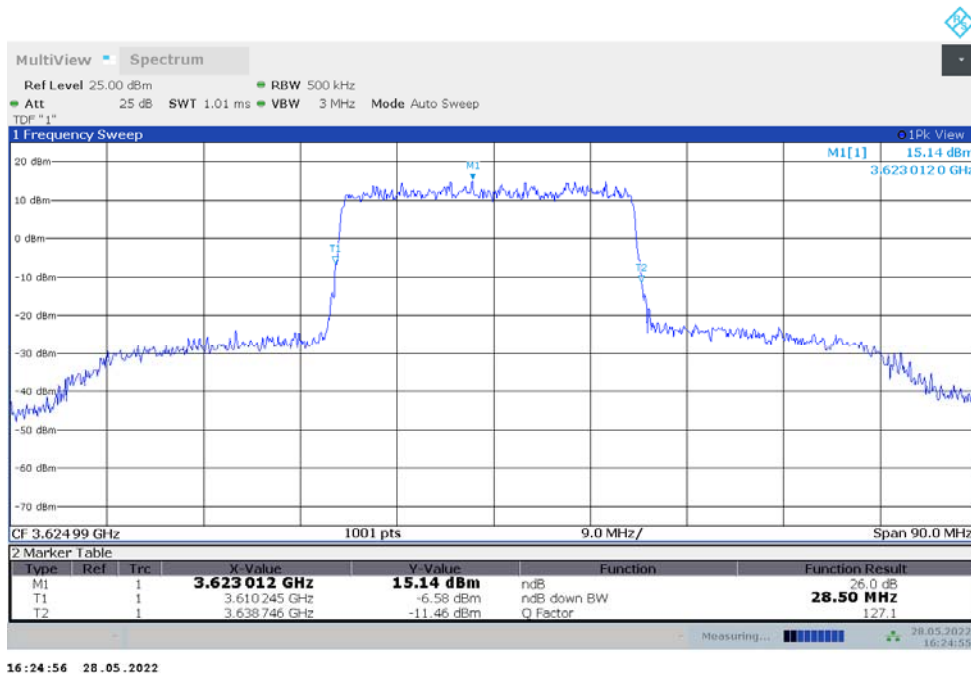

n48,30MHz Bandwidth,DFT-s-QPSK (-26dBc BW)