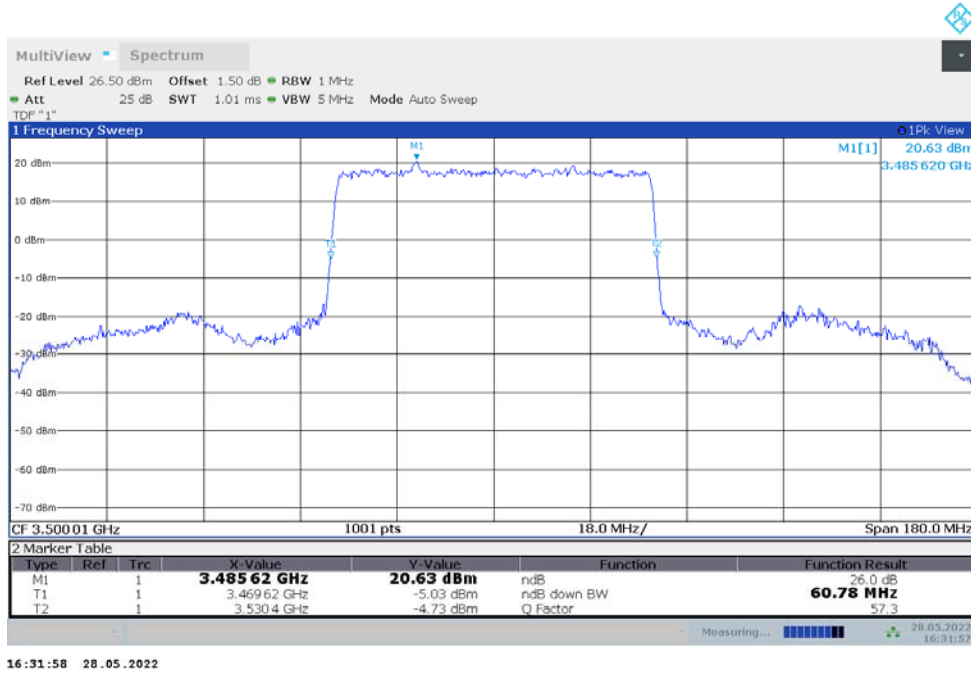

n77L,60MHz(-26dBc)

Frequency (MHz)	Emission Bandwidth (-26dBc) (MHz)	
	DFT-s-pi/2 BPSK	DFT-s-QPSK
3500.01	60.780	60.960

n77L,60MHz Bandwidth,DFT-s-pi/2 BPSK (-26dBc BW)