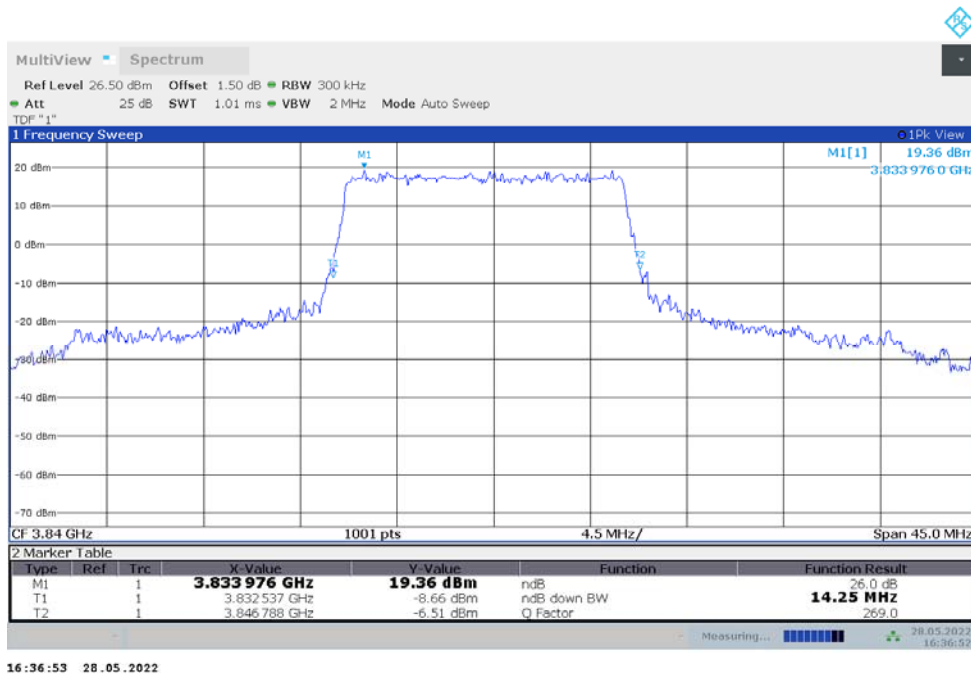

n77H,15MHz Bandwidth,DFT-s-QPSK (-26dBc BW)