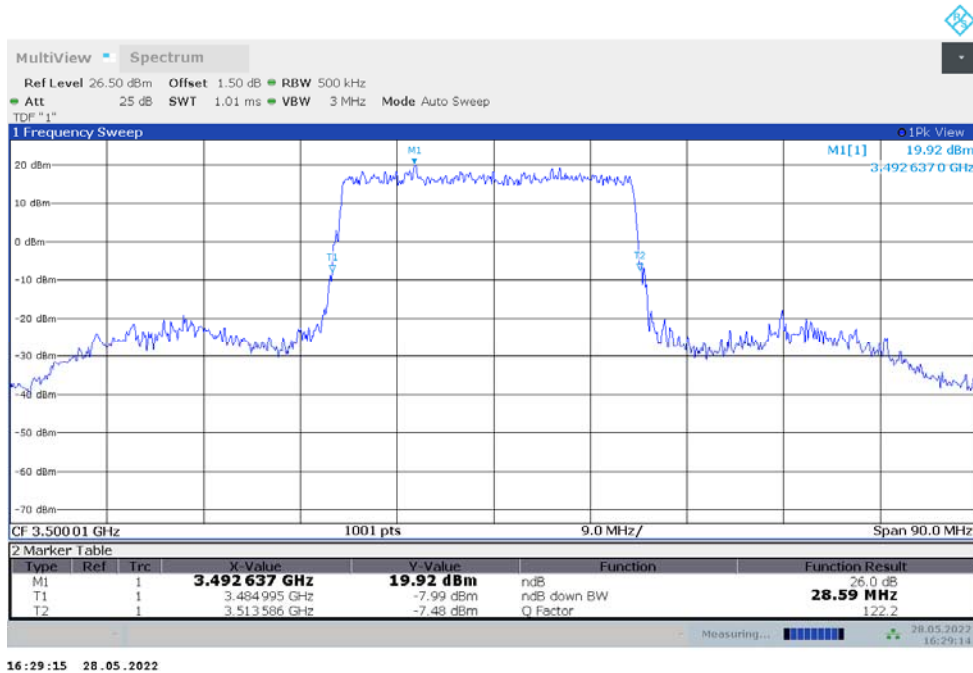

n77L,30MHz(-26dBc)

Frequency (MHz)	Emission Bandwidth (-26dBc) (MHz)	
	DFT-s-pi/2 BPSK	DFT-s-QPSK
3500.01	28.591	28.771

n77L,30MHz Bandwidth,DFT-s-pi/2 BPSK (-26dBc BW)