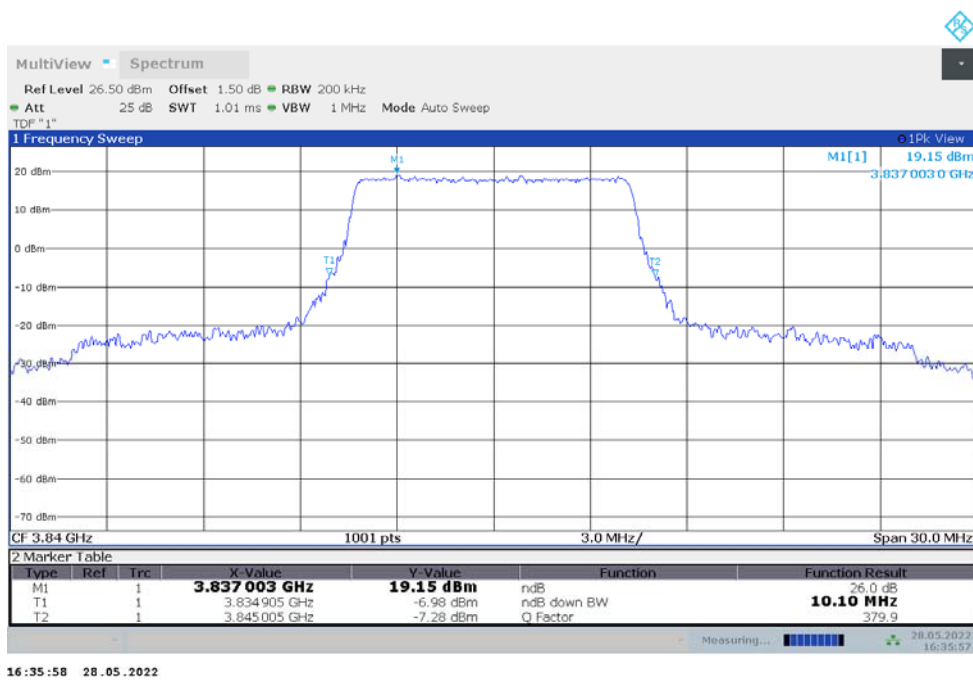

n77H,10MHz Bandwidth,DFT-s-QPSK (-26dBc BW)