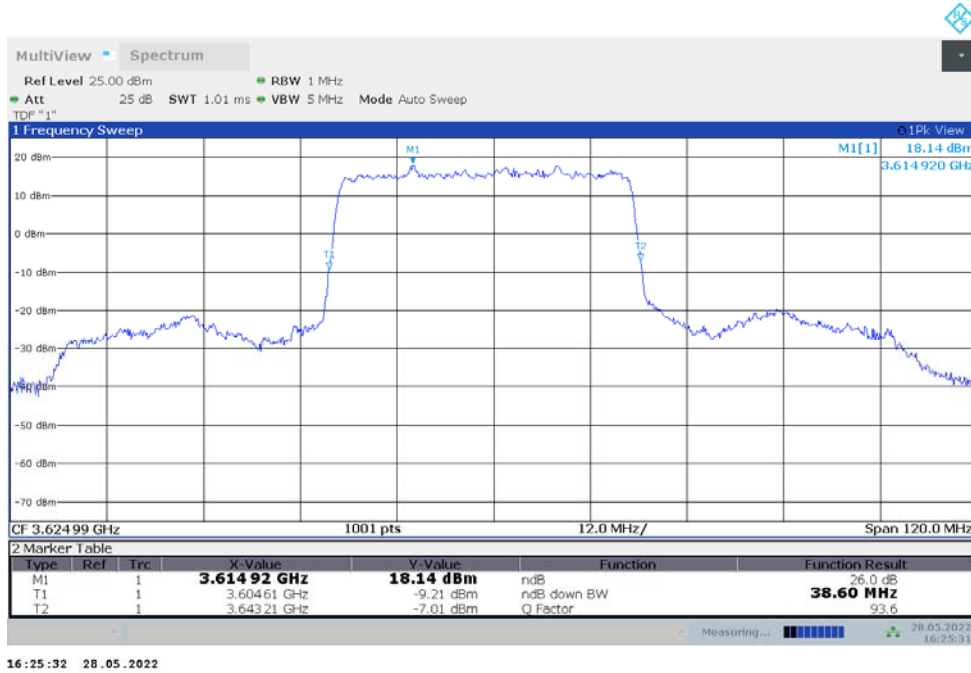

n48,40MHz(-26dBc)

Frequency (MHz)	Emission Bandwidth (-26dBc) (MHz)	
	DFT-s-pi/2 BPSK	DFT-s-QPSK
3624.99	38.600	38.720

n48,40MHz Bandwidth,DFT-s-pi/2 BPSK (-26dBc BW)