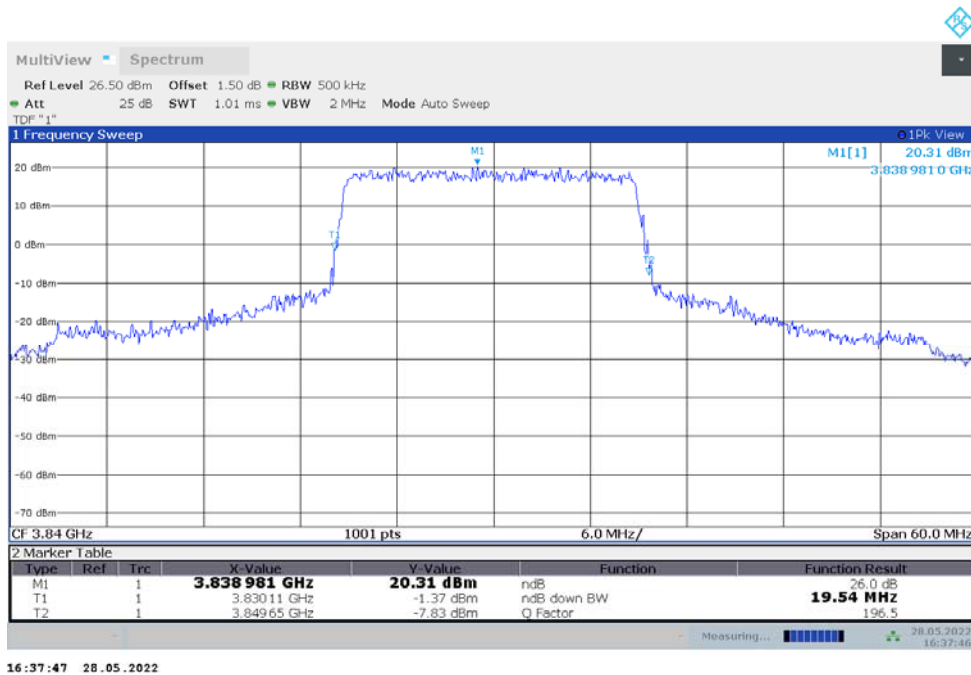

n77H,20MHz Bandwidth,DFT-s-QPSK (-26dBc BW)