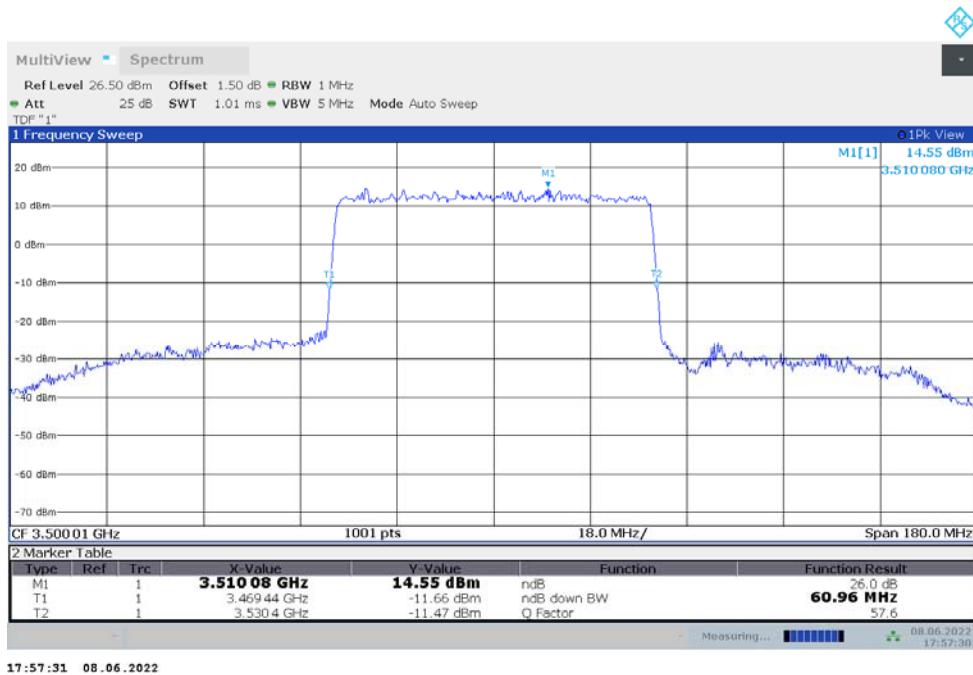

n77L,60MHz Bandwidth,CP 16QAM (-26dBc BW)