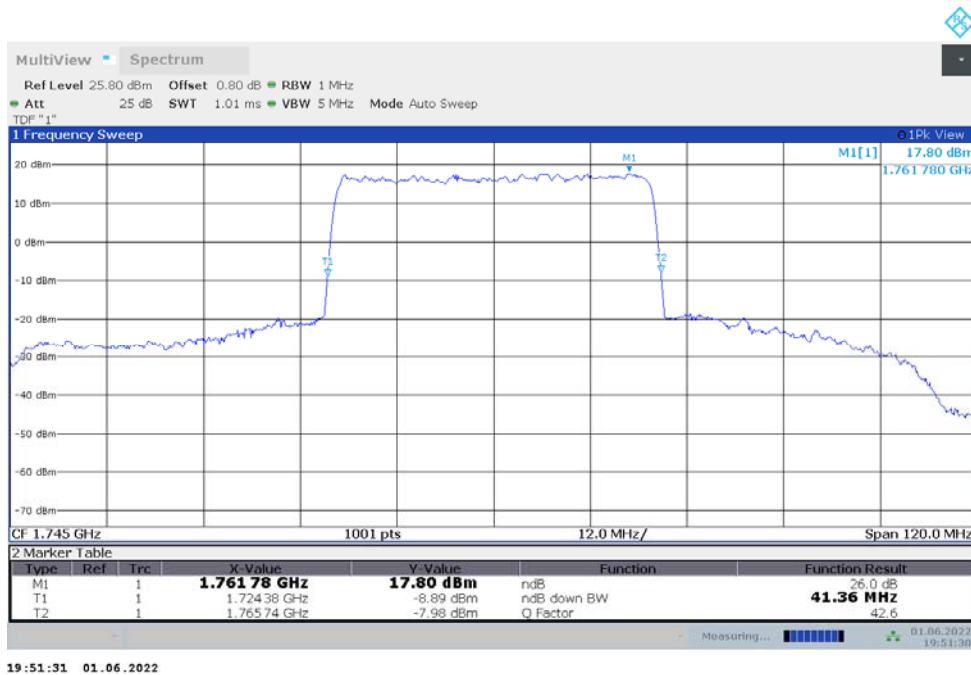

n66,40MHz Bandwidth,DFT-s-QPSK (-26dBc BW)