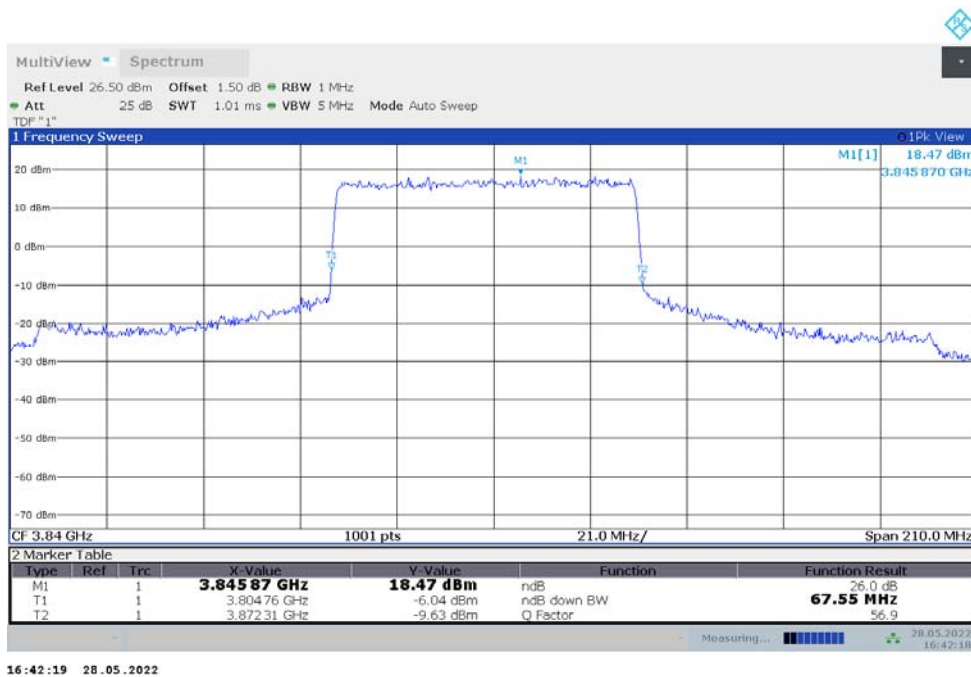

n77H,70MHz Bandwidth,DFT-s-QPSK (-26dBc BW)