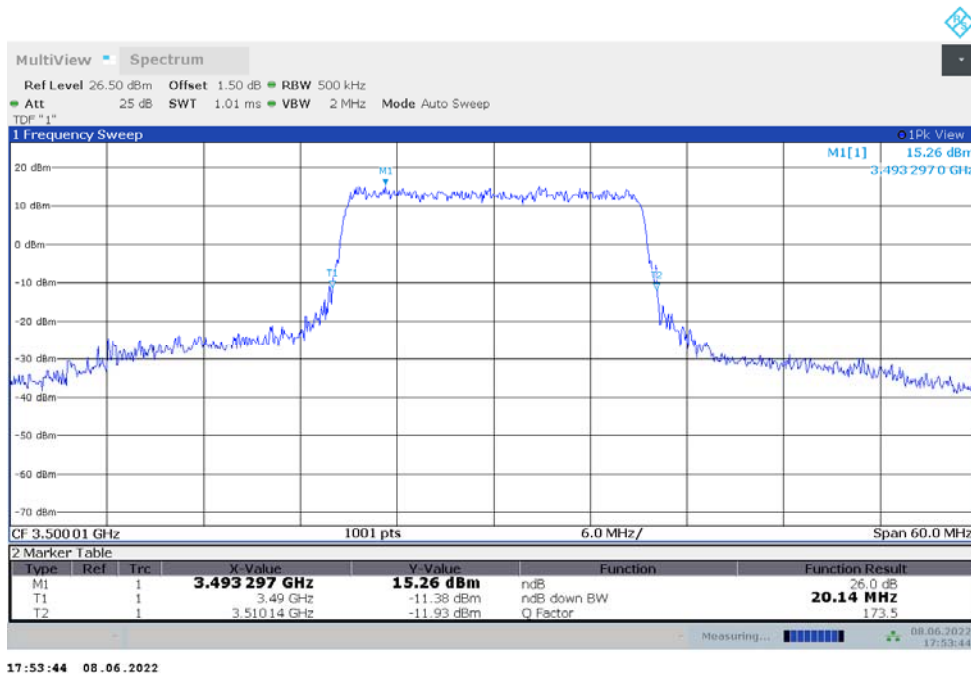

n77L,20MHz Bandwidth,CP 16QAM (-26dBc BW)