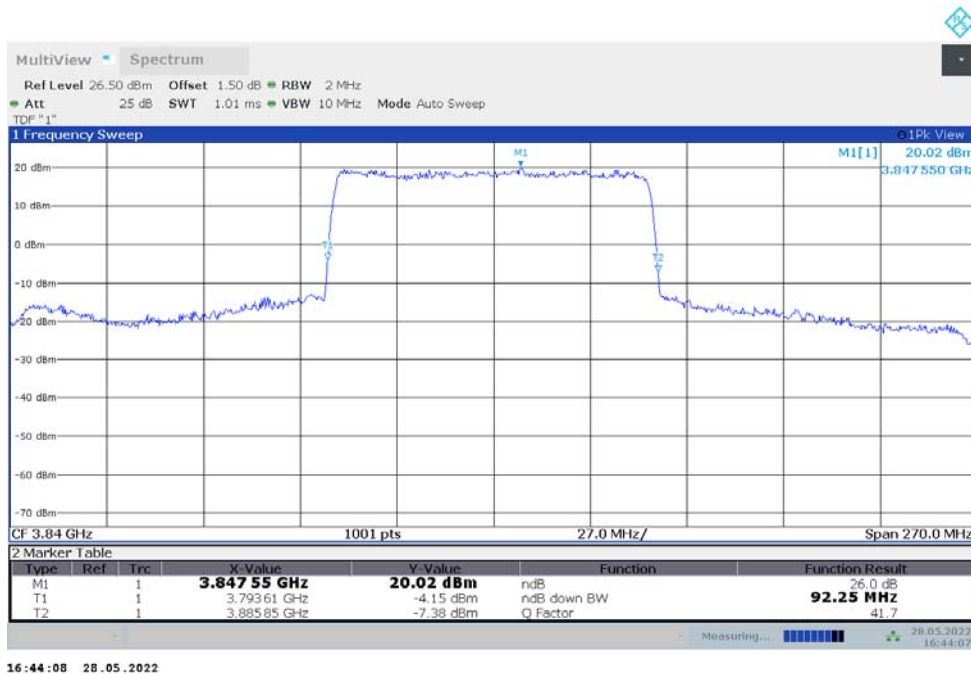

n77H,90MHz Bandwidth,DFT-s-QPSK (-26dBc BW)