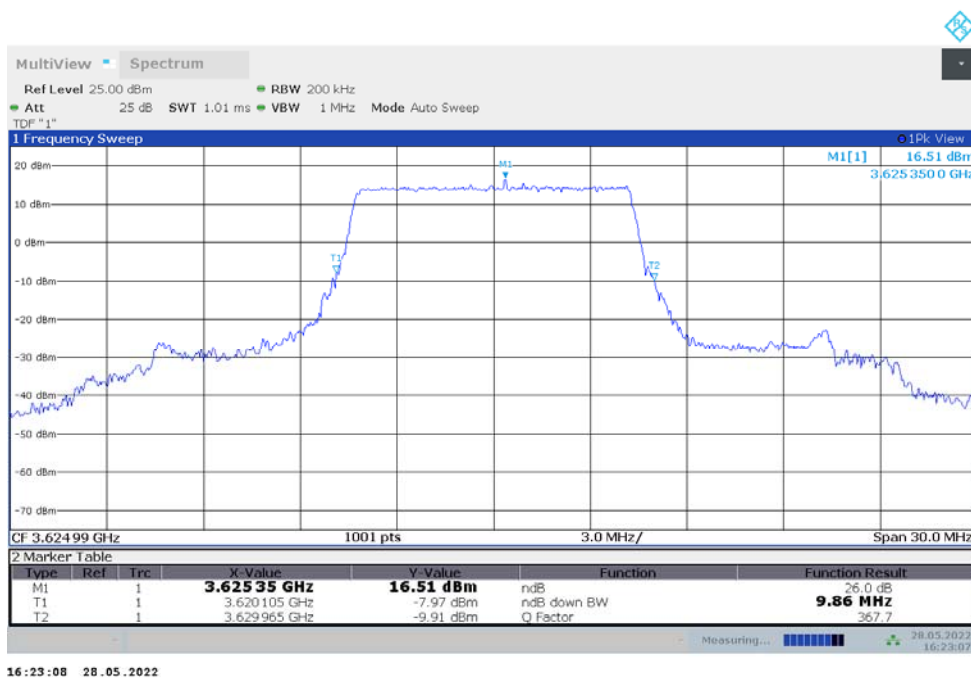

n48,10MHz Bandwidth,DFT-s-QPSK (-26dBc BW)