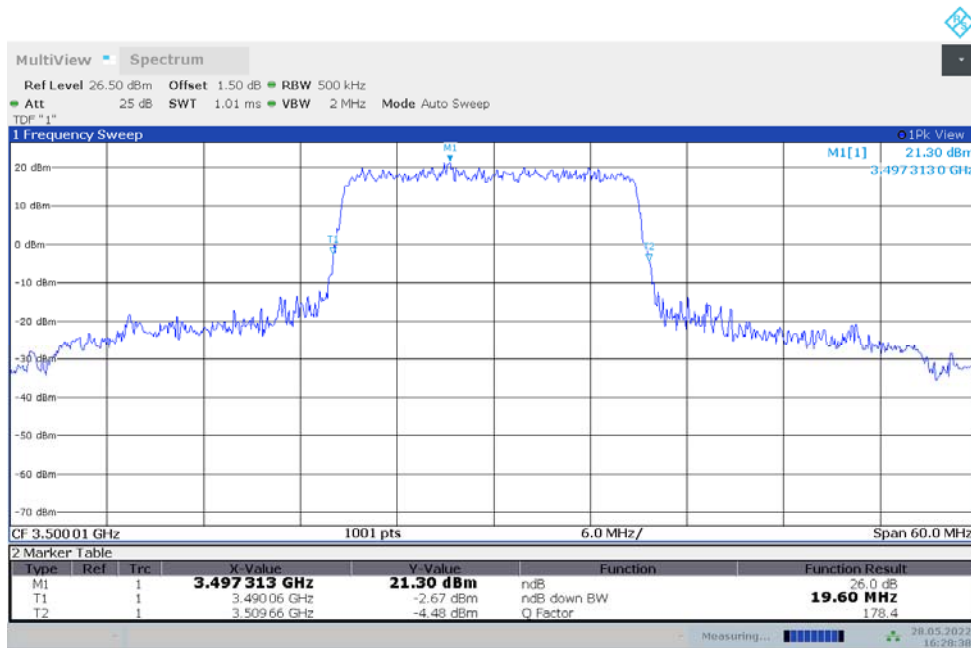

n77L,20MHz Bandwidth,DFT-s-QPSK (-26dBc BW)