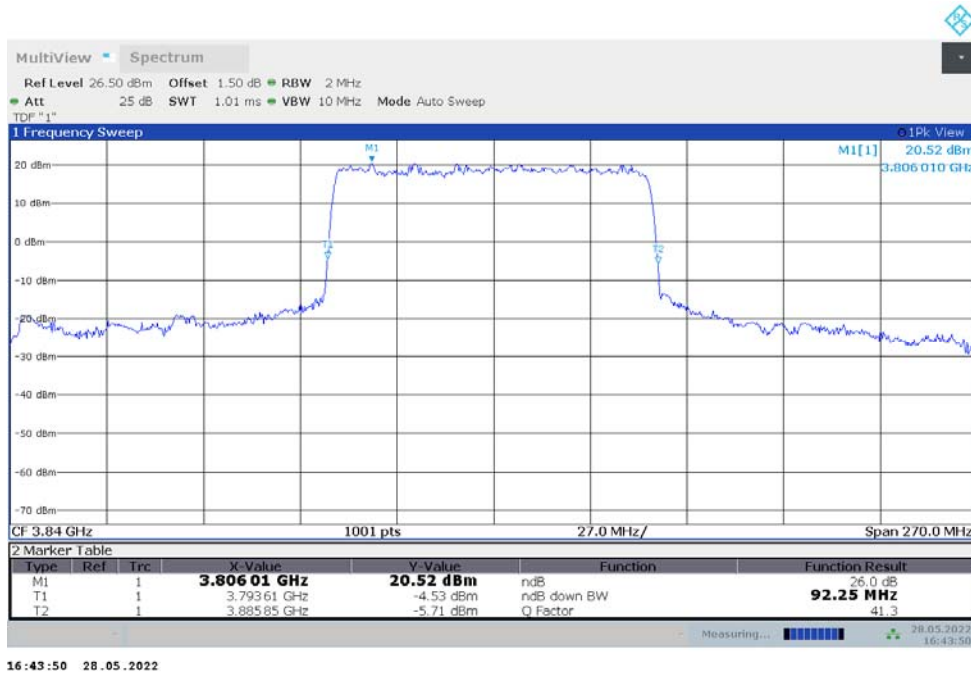

n77H,90MHz(-26dBc)

Frequency (MHz)	Emission Bandwidth (-26dBc) (MHz)	
	DFT-s-pi/2 BPSK	DFT-s-QPSK
3840	92.250	92.250

n77H,90MHz Bandwidth,DFT-s-pi/2 BPSK (-26dBc BW)