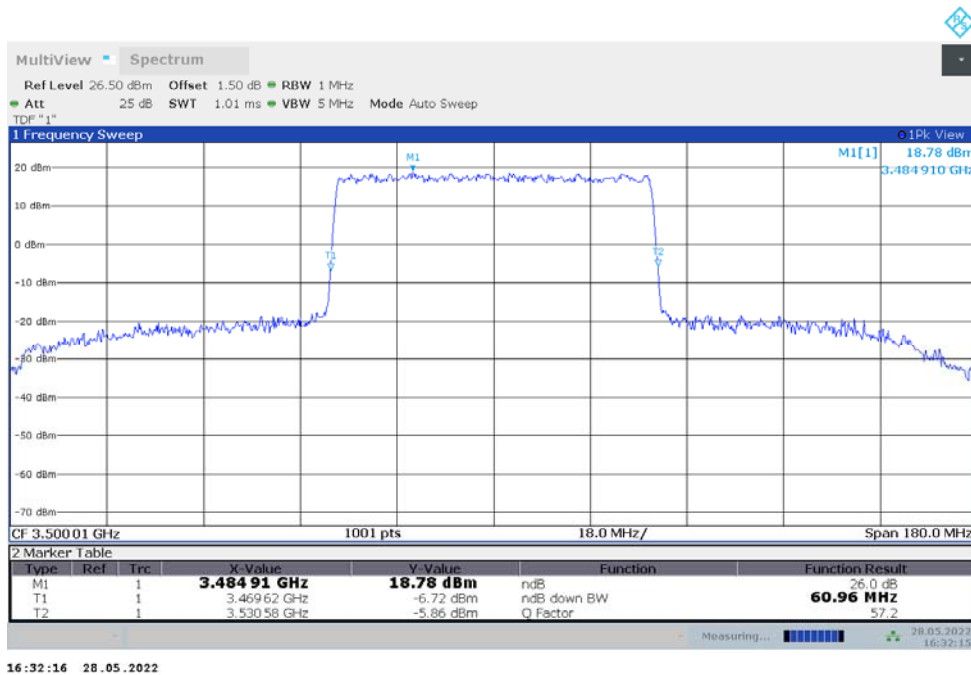

n77L,60MHz Bandwidth,DFT-s-QPSK (-26dBc BW)