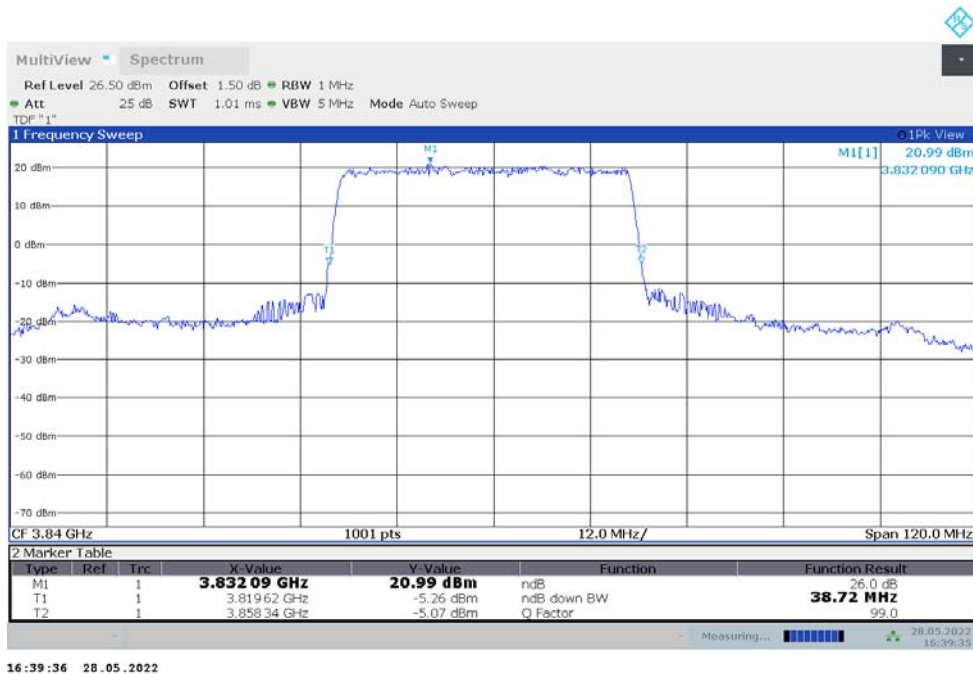

n77H,40MHz Bandwidth,DFT-s-QPSK (-26dBc BW)