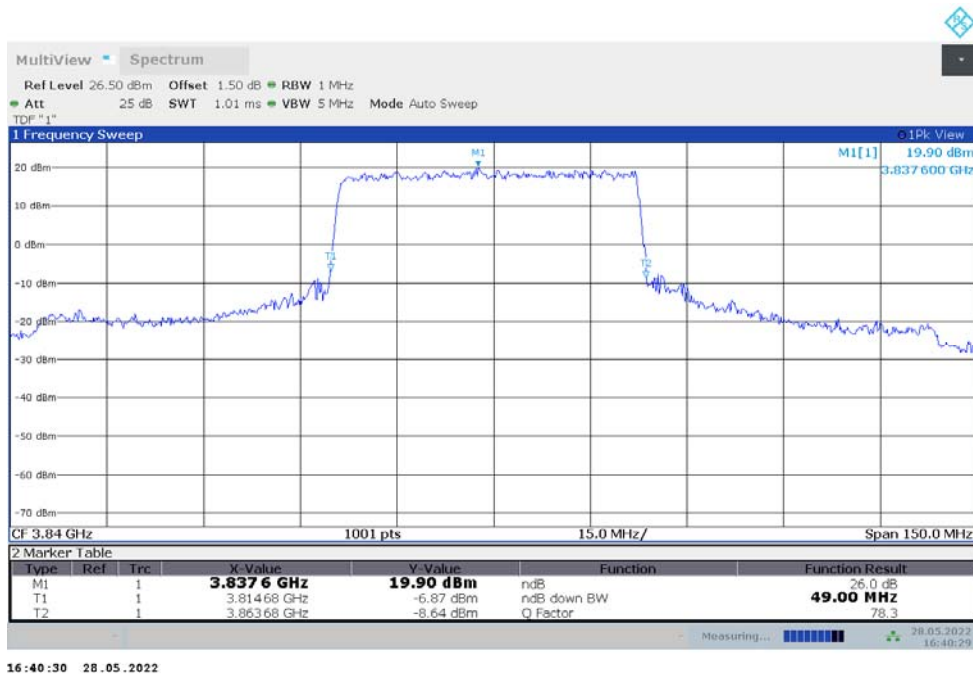

n77H,50MHz Bandwidth,DFT-s-QPSK (-26dBc BW)