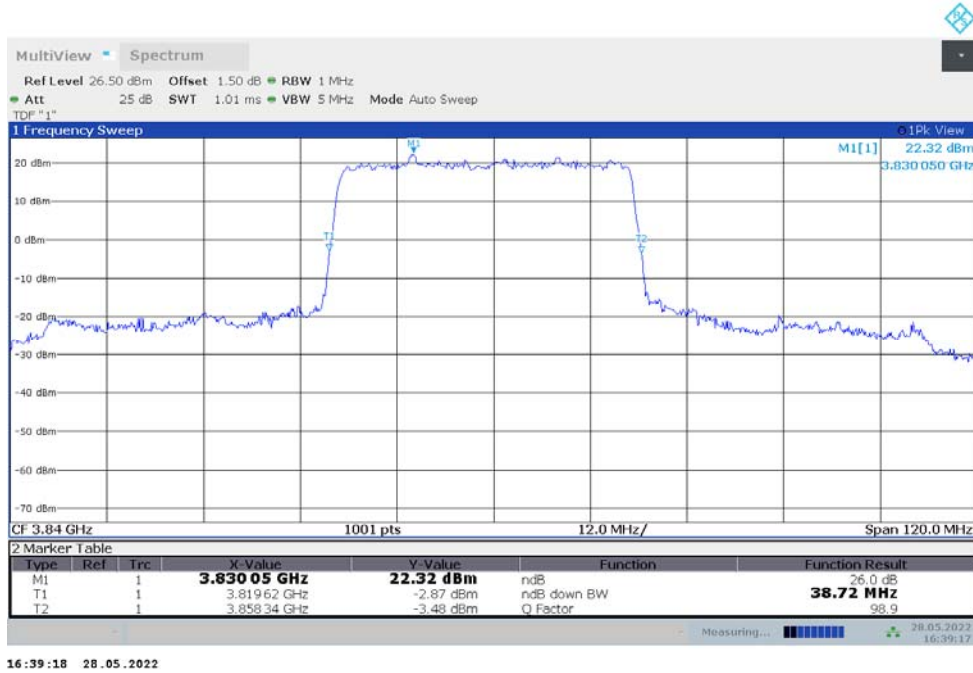

n77H,40MHz(-26dBc)

Frequency (MHz)	Emission Bandwidth (-26dBc) (MHz)	
	DFT-s-pi/2 BPSK	DFT-s-QPSK
3840	38.720	38.720

n77H,40MHz Bandwidth,DFT-s-pi/2 BPSK (-26dBc BW)