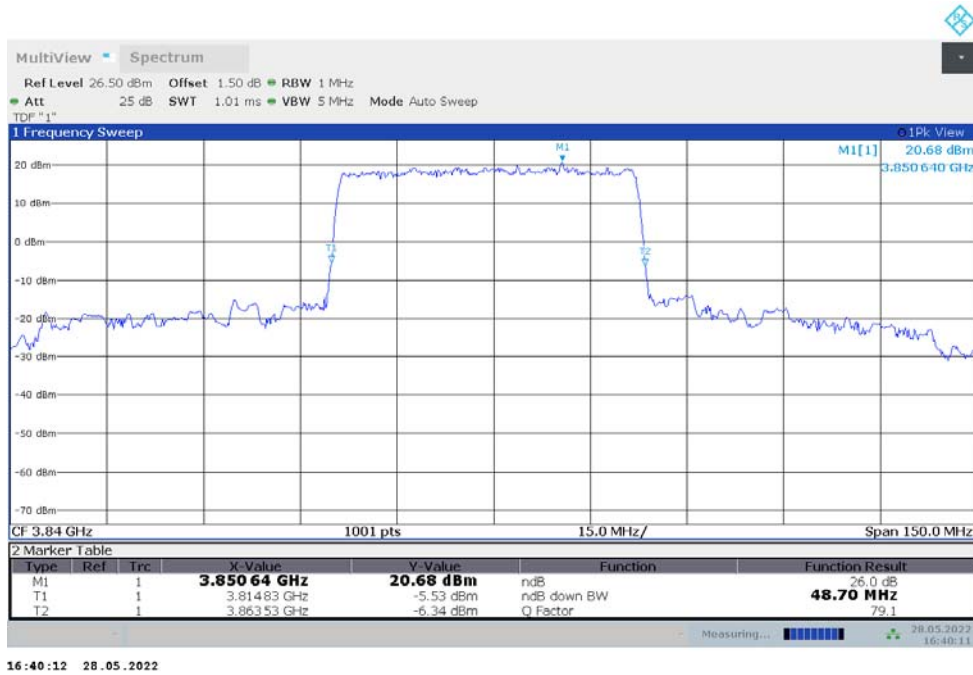

n77H,50MHz(-26dBc)

Frequency (MHz)	Emission Bandwidth (-26dBc) (MHz)	
	DFT-s-pi/2 BPSK	DFT-s-QPSK
3840	48.700	49.000

n77H,50MHz Bandwidth,DFT-s-pi/2 BPSK (-26dBc BW)