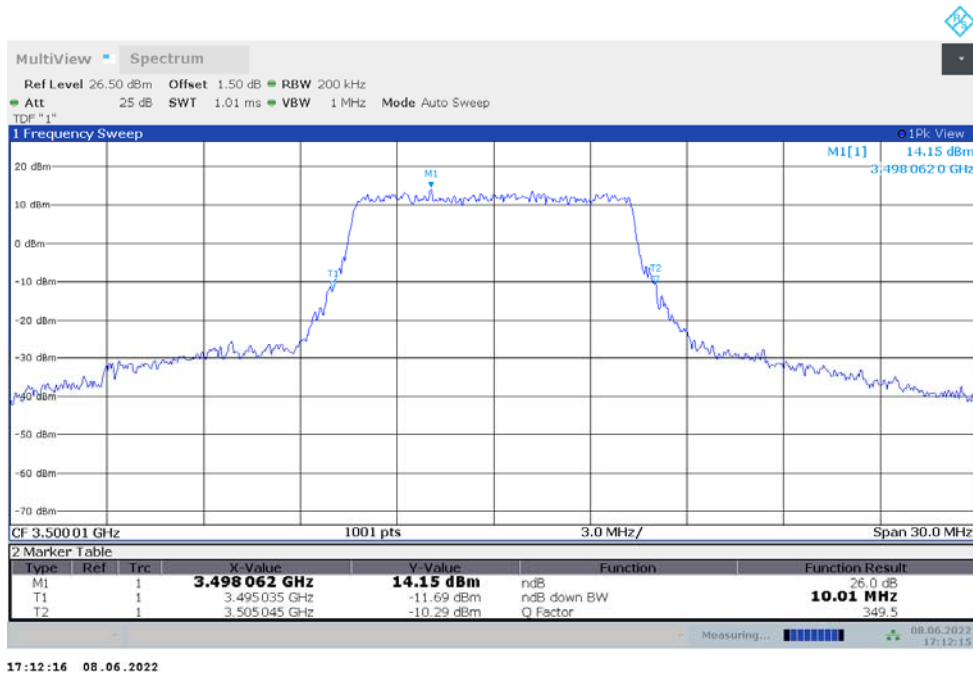

n77L

n77L-MIMO,10MHz(-26dBc)

Frequency (MHz)	Emission Bandwidth (-26dBc) (MHz)	
	CP QPSK	CP 16QAM
3500.01	10.010	10.010

n77L,10MHz Bandwidth,CP QPSK (-26dBc BW)