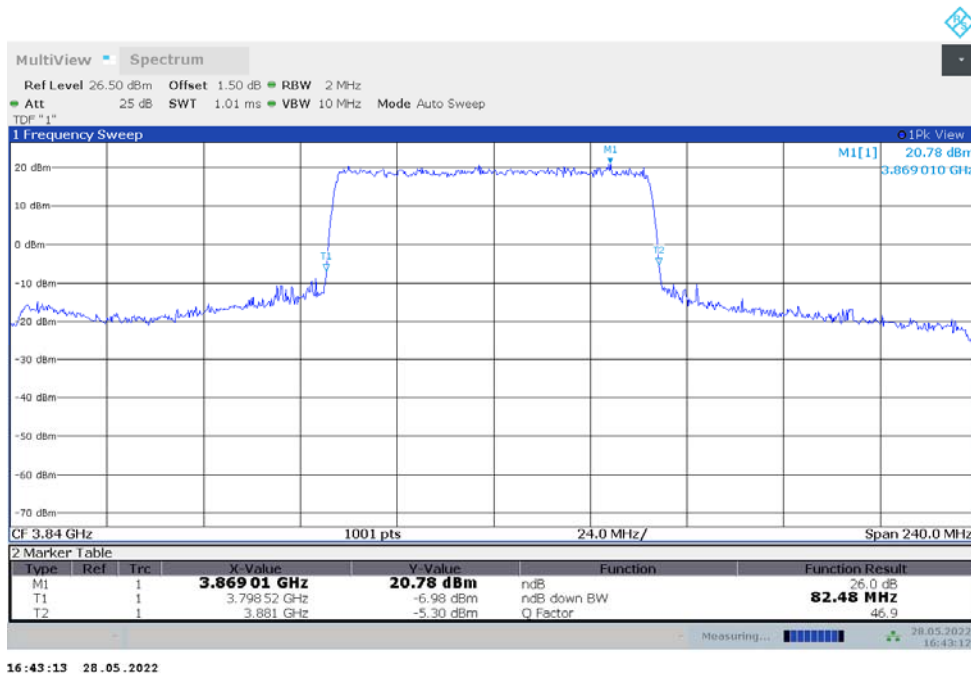

n77H,80MHz Bandwidth,DFT-s-QPSK (-26dBc BW)