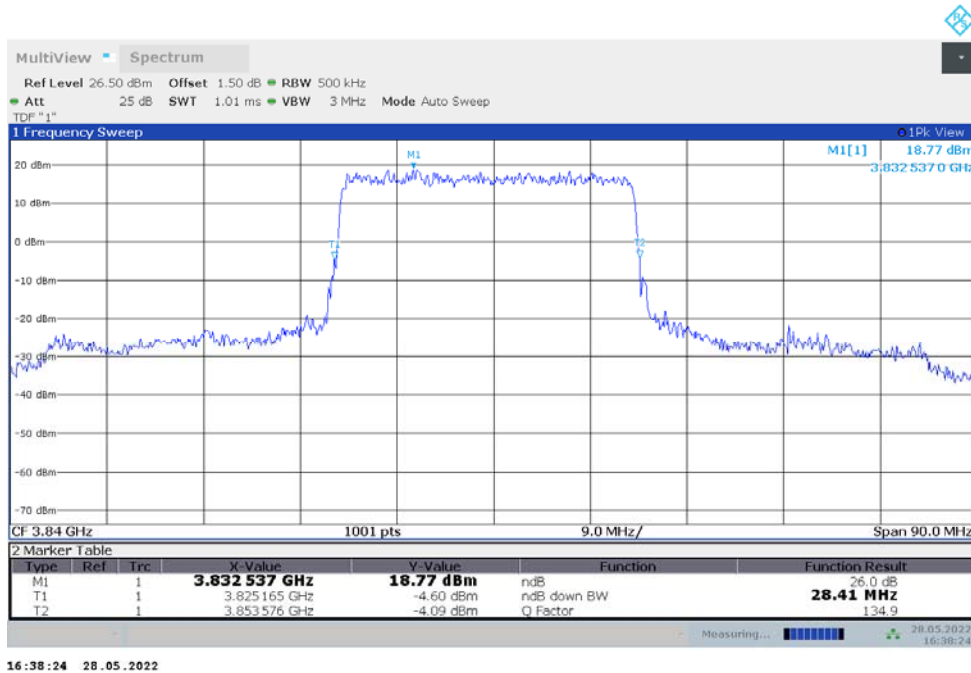

n77H,30MHz(-26dBc)

Frequency (MHz)	Emission Bandwidth (-26dBc) (MHz)	
	DFT-s-pi/2 BPSK	DFT-s-QPSK
3840	28.412	28.412

n77H,30MHz Bandwidth,DFT-s-pi/2 BPSK (-26dBc BW)