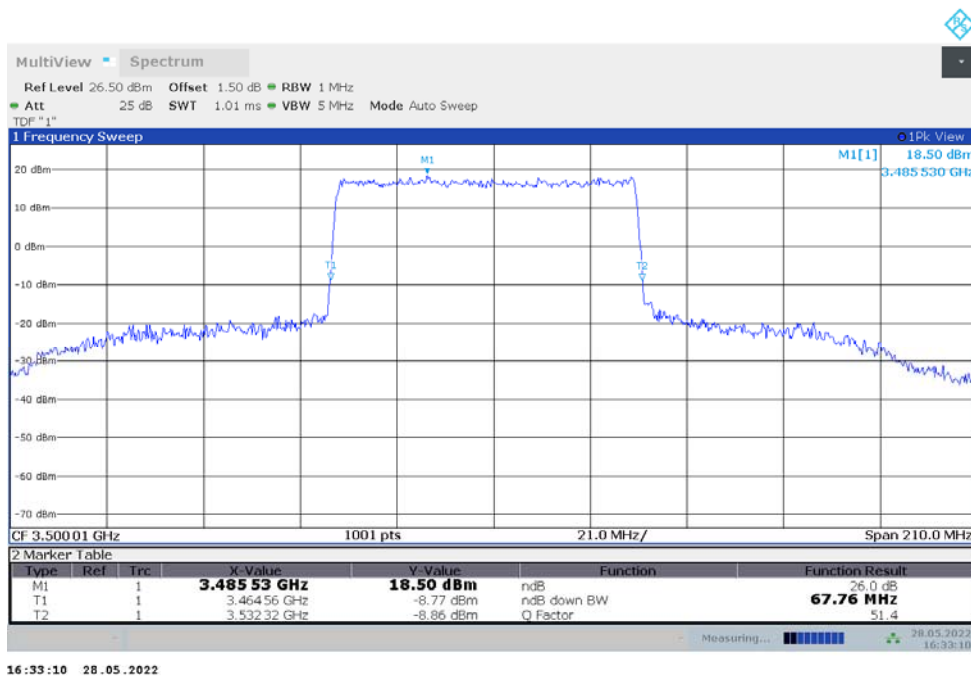

n77L,70MHz Bandwidth,DFT-s-QPSK (-26dBc BW)