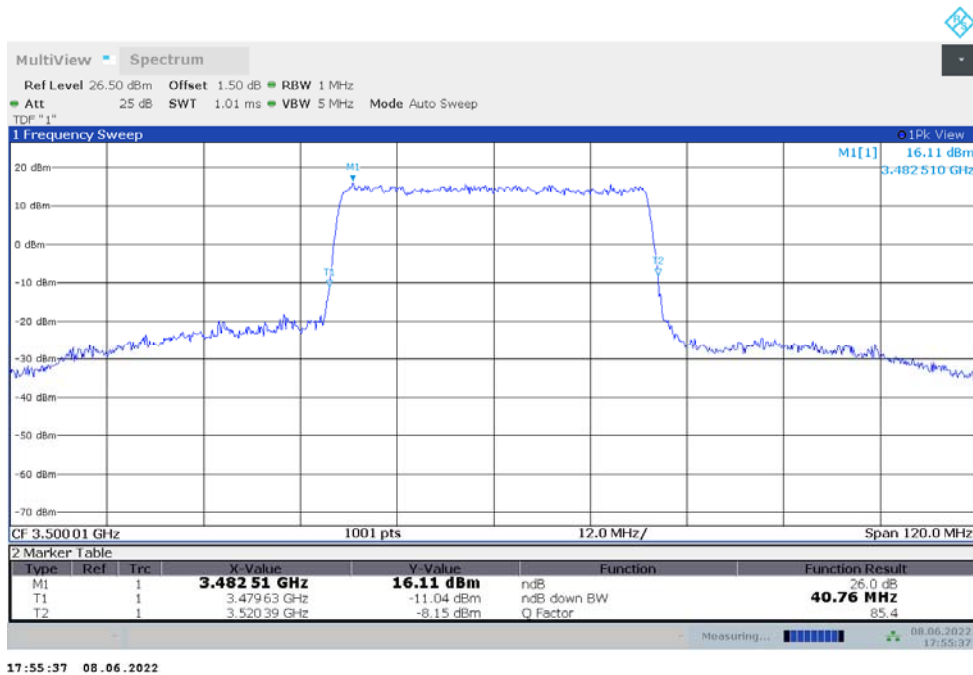

n77L,40MHz Bandwidth,CP 16QAM (-26dBc BW)