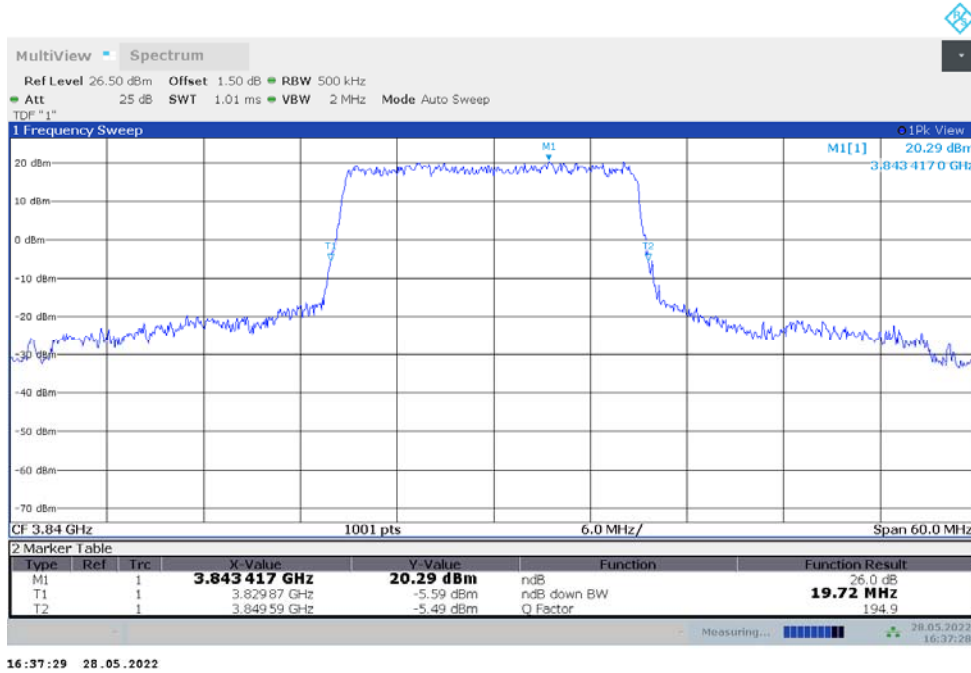

n77H,20MHz(-26dBc)

Frequency (MHz)	Emission Bandwidth (-26dBc) (MHz)	
	DFT-s-pi/2 BPSK	DFT-s-QPSK
3840	19.720	19.540

n77H,20MHz Bandwidth,DFT-s-pi/2 BPSK (-26dBc BW)