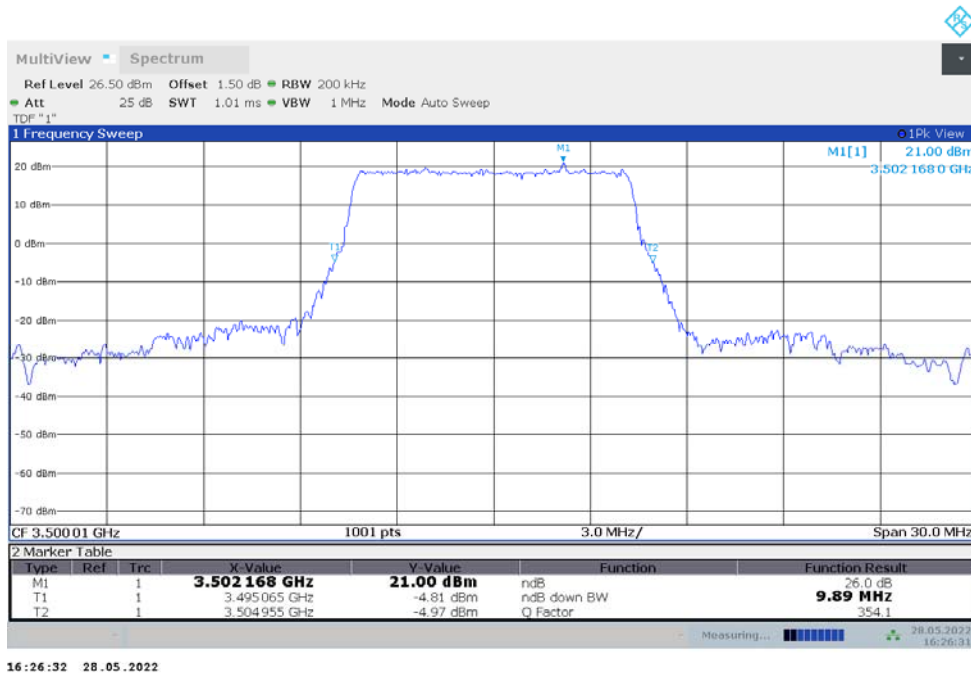

n77L

n77L,10MHz(-26dBc)

Frequency (MHz)	Emission Bandwidth (-26dBc) (MHz)	
	DFT-s-pi/2 BPSK	DFT-s-QPSK
3500.01	9.890	9.920

n77L,10MHz Bandwidth,DFT-s-pi/2 BPSK (-26dBc BW)