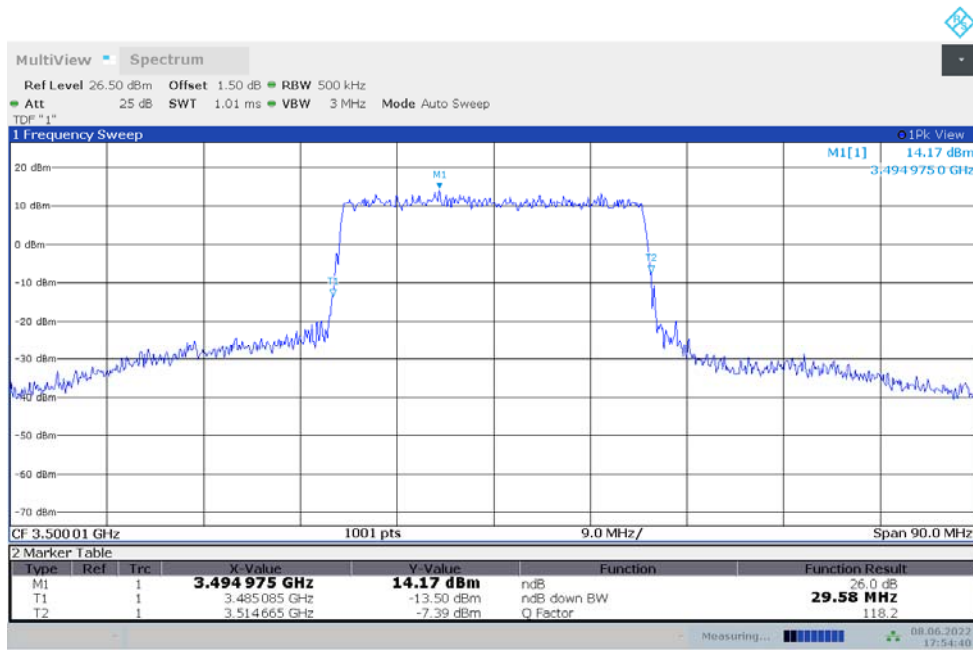

n77L,30MHz Bandwidth,CP 16QAM (-26dBc BW)