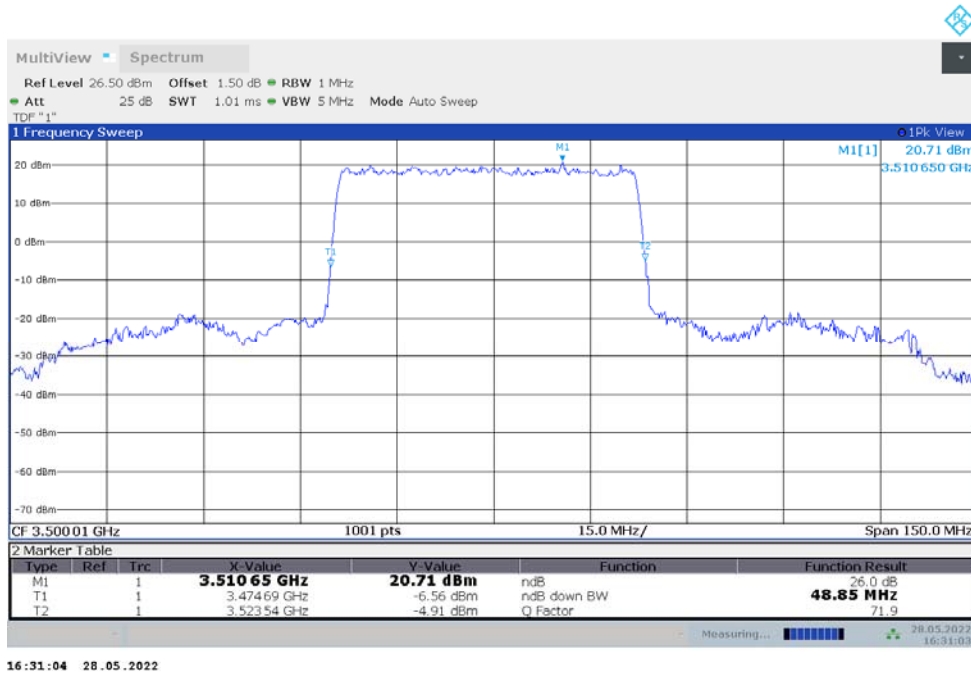

n77L,50MHz(-26dBc)

Frequency (MHz)	Emission Bandwidth (-26dBc) (MHz)	
	DFT-s-pi/2 BPSK	DFT-s-QPSK
3500.01	48.850	49.000

n77L,50MHz Bandwidth,DFT-s-pi/2 BPSK (-26dBc BW)