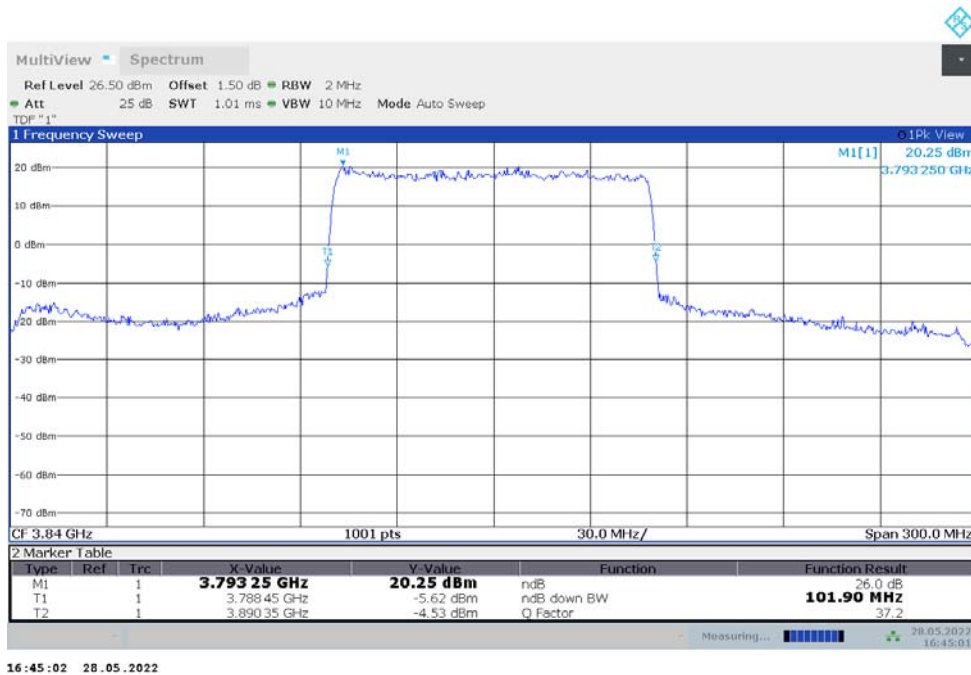

n77H,100MHz Bandwidth,DFT-s-QPSK (-26dBc BW)