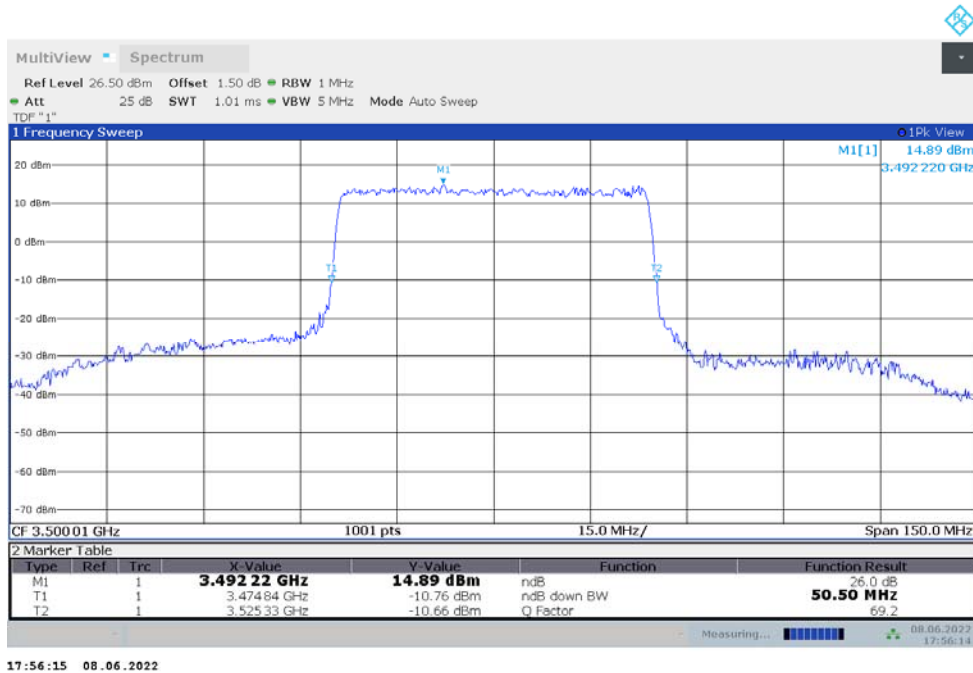

n77L-MIMO,50MHz(-26dBc)

Frequency (MHz)	Emission Bandwidth (-26dBc) (MHz)	
	CP QPSK	CP 16QAM
3500.01	50.500	50.650

n77L,50MHz Bandwidth,CP QPSK (-26dBc BW)