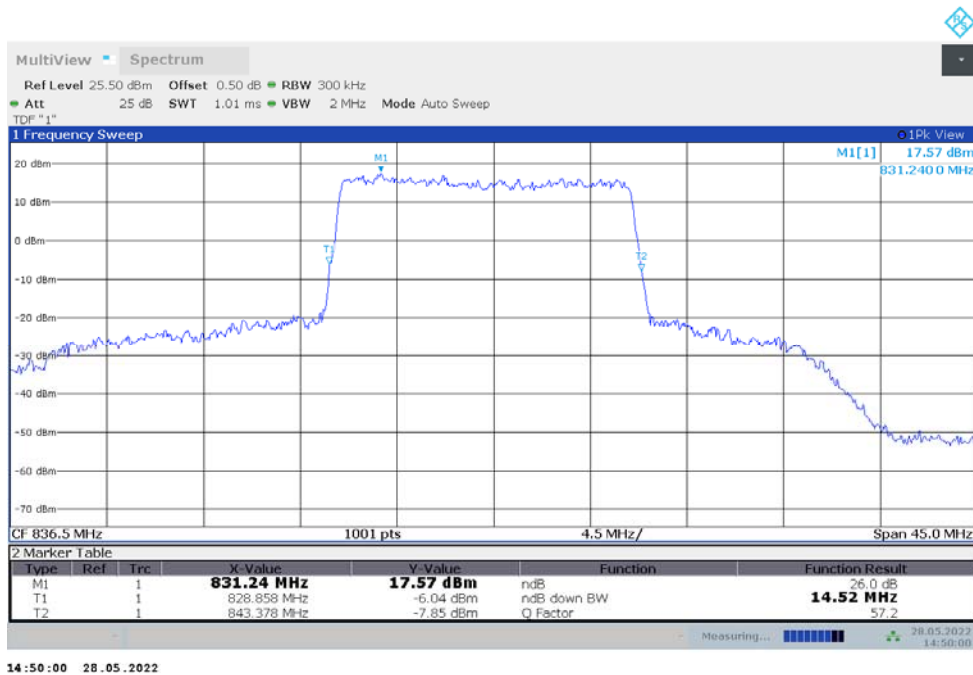

n5,15MHz Bandwidth,DFT-s-QPSK (-26dBc BW)