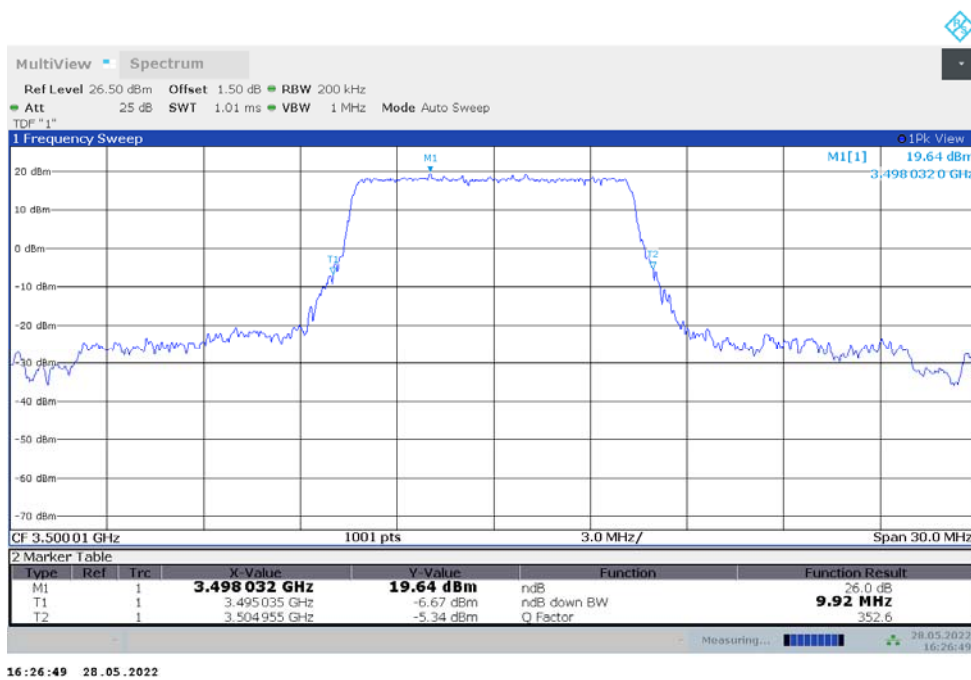

n77L,10MHz Bandwidth,DFT-s-QPSK (-26dBc BW)