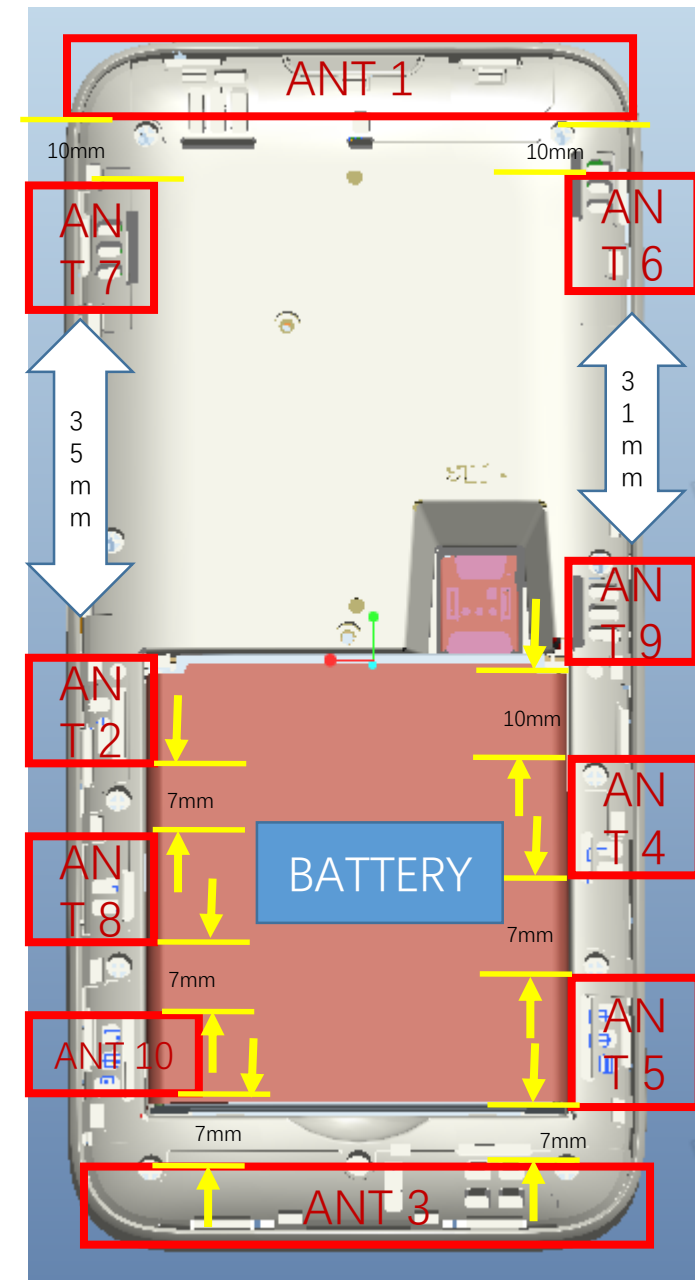

BOTTOM

Antenna	Band	
QTM0#	n257/n261 (26.50– 29.50 GHz)	n260 (37.00 – 40.00 GHz)
QTM1#	n257/n261 (26.50– 29.50 GHz)	n260 (37.00 – 40.00 GHz)

		TX	RX
ANT_1	Main Sub3G	B1/2/3/4/5/7/12/13/20/28/66 n2/4/5/12/13/66	B1/2/3/4/5/7/12/13/20/28/66 n2/4/5/12/13/66
ANT_2	Sub3G PRX MIMO		B2/66 n2/66
ANT_3	DIV Sub3G	B2/66 n2/66	B1/2/3/4/5/7/12/13/20/28/66 n2/4/5/12/13/66
ANT_4	Sub3G DRX MIMO		B2/66 n2/66
ANT_5	Sub6G Main	B48 n48/77/78	B48 n48/77/78
ANT_6	Sub6G PRX MIMO+LAA		B48/B46 n48/77/78/46
ANT_7	Sub6G DRX +LAA	n77/78	B48/46 n48/77/78/46
ANT_8	Sub6G DRX MIMO		B48 n48/77/78
ANT_9	WIFI1	2.4G/5G/6G	2.4G/5G/6G
ANT_10	WIFI2	2.4G/5G/6G	2.4G/5G/6G

Size: 152mm*72mm*18mm

Antenna Gain

ANT1	BAND	MAX GAIN	AVG GAIN
	LTE B1	2.4	-2.3
	LTE B2	2.3	-2.3
	LTE B3	2.6	-2
	LTE B4	2.6	-2
	LTE B5	-0.1	-2.7
	LTE B7	2.1	-3.7
	LTE B12	0.51	-3.1
	LTE B13	0.6	-2.7
	LTE B20	0.36	-2.5
LTE B28	0.8	-2.9	
LTE B66	2.6	-2	