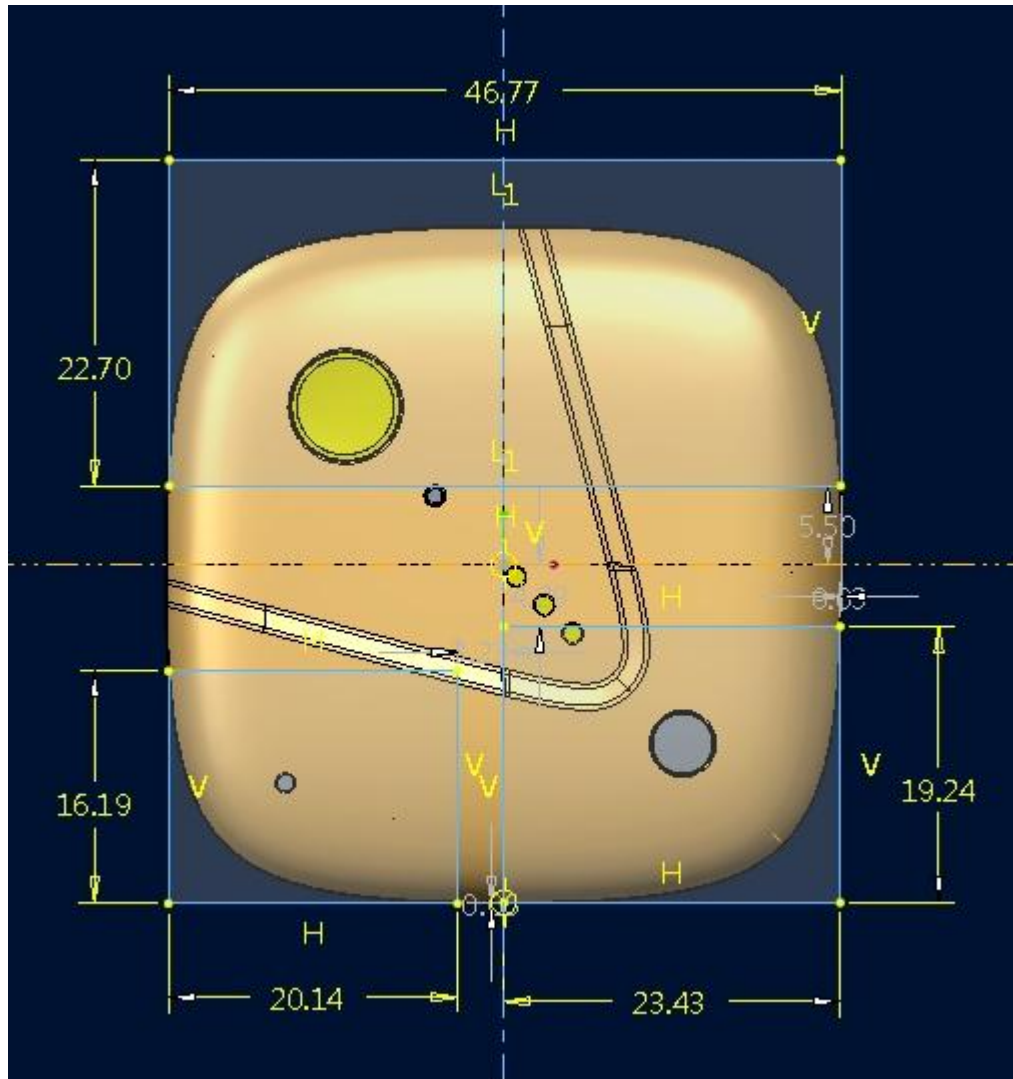

Antenna manufacturer:

Dongguan Jirui electronic technology Co., LTD

Antenna manufacturer address:

2nd Floor, No. 2, Durian Industrial Road, Xiakou,

Dongcheng District, Dongguan City ,Guangdong

Model number of the antenna: Tracker 40 Antenna

Upper left : WBG Antenna

Upper right: Diversity Antenna

low right: Primary Antenna

Main antenna: monopole

UMTS:B2/4/5

LTE:B2/4/5/12/13/25/26/41/66/71

ANT GAIN	AVERAGE GAIN(dBi)	PEAK GAIN(dBi)
UMTS B2	-4.79	-1.61
UMTS B4	-4.0	-1.1
UMTS B5	-10.98	-6.2
LTE B2	-4.79	-1.61
LTE B4	-4.0	-1.1
LTE B5	-10.98	-6.2
LTE B12	-9.47	-6.51
LTE B13	-10.16	-6.0
LTE B25	-4.79	-1.61
LTE B26	-10.98	-6.2
LTE B41	-6.1	-2.5
LTE B66	-4.0	-1.1
LTE B71	-9.89	-6.56

LTE B66

GPS