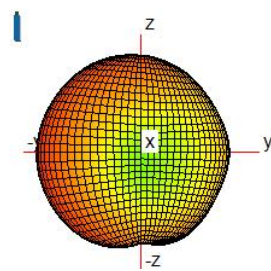

Upper left : WBG Antenna

Upper right: Diversity Antenna

low right: Primary Antenna

Main antenna: monopole

UMTS:B2/4/5

LTE:B2/4/5/12/13/25/26/41/66/71

ANT GAIN	AVERAGE GAIN(dBi)	PEAK GAIN(dBi)
UMTS B2	-4.79	-1.61
UMTS B4	-4.0	-1.1
UMTS B5	-10.98	-6.2
LTE B2	-4.79	-1.61
LTE B4	-4.0	-1.1
LTE B5	-10.98	-6.2
LTE B12	-9.47	-6.51
LTE B13	-10.16	-6.0
LTE B25	-4.79	-1.61
LTE B26	-10.98	-6.2
LTE B41	-6.1	-2.5
LTE B66	-4.0	-1.1
LTE B71	-9.89	-6.56

WIFI/BT/GPS ANTENNA:

ANT GAIN	AVERAGE GAIN(dBi)	PEAK GAIN(dBi)
WIFI 2.4G/BT	-4.82	-1.35
GPS	-4.53	-1.21

3D Pattern:

UMTS B2

UMTS B4

UMTS B5

LTE B2

LTE B4