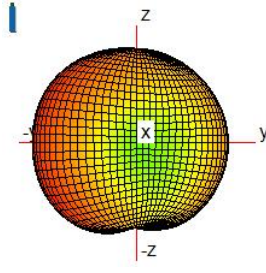

Upper left : WBG Antenna

Upper right: Diversity Antenna

low right: Primary Antenna

Main antenna: monopole

UMTS:B2/4/5

LTE:B2/4/5/12/13/25/26/41/66/71

ANT GAIN	AVERAGE GAIN(dBi)	PEAK GAIN(dBi)
UMTS B2	-4.79	-1.61
UMTS B4	-4.0	-1.1
UMTS B5	-10.98	-6.2
LTE B2	-4.79	-1.61
LTE B4	-4.0	-1.1
LTE B5	-10.98	-6.2
LTE B12	-9.47	-6.51
LTE B13	-10.16	-6.0
LTE B25	-4.79	-1.61
LTE B26	-10.98	-6.2
LTE B41	-6.1	-2.5
LTE B66	-4.0	-1.1
LTE B71	-9.89	-6.56

WIFI/BT/GPS ANTENNA:

ANT GAIN	AVERAGE GAIN(dBi)	PEAK GAIN(dBi)
WIFI 2.4G/BT	-4.82	-1.35
GPS	-4.53	-1.21

3D Pattern:

UMTS B2

UMTS B4

UMTS B5

LTE B2

LTE B4