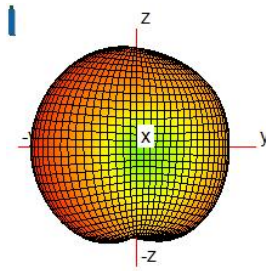

Upper left : WBG Antenna

Upper right: Diversity Antenna

low right: Primary Antenna

Main antenna: monopole

UMTS:B2/4/5

LTE:B2/4/5/12/13/25/26/41/66/71

ANT GAIN	AVERAGE GAIN(dBi)	PEAK GAIN(dBi)
UMTS B2	-4.79	-1.61
UMTS B4	-4.0	-1.1
UMTS B5	-10.98	-6.2
LTE B2	-4.79	-1.61
LTE B4	-4.0	-1.1
LTE B5	-10.98	-6.2
LTE B12	-9.47	-6.51
LTE B13	-10.16	-6.0
LTE B25	-4.79	-1.61
LTE B26	-10.98	-6.2
LTE B41	-6.1	-2.5
LTE B66	-4.0	-1.1
LTE B71	-9.89	-6.56

WIFI/BT/GPS ANTENNA:

ANT GAIN	AVERAGE GAIN(dBi)	PEAK GAIN(dBi)
WIFI 2.4G/BT	-4.82	-1.35
GPS	-4.53	-1.21

3D Pattern:

UMTS B2

UMTS B4

UMTS B5

LTE B2

LTE B4