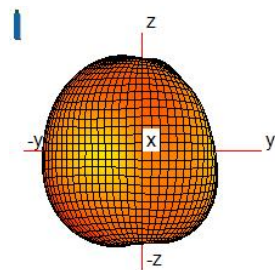

WIFI/BT/GPS ANTENNA:

ANT GAIN	AVERAGE GAIN(dBi)	PEAK GAIN(dBi)
WIFI 2.4G/BT	-4.82	-1.35
GPS	-4.53	-1.21

3D Pattern:

UMTS B2

UMTS B4

UMTS B5

LTE B2

LTE B4

LTE B5

LTE B12

LTE B13

LTE B25

LTE B26

LTE B71

LTE B41

WIFI 2.4G/BT