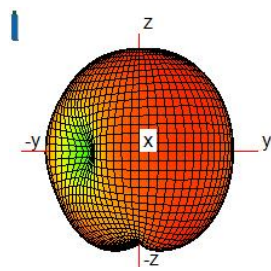

WIFI/BT/GPS ANTENNA:

ANT GAIN	AVERAGE GAIN(dBi)	PEAK GAIN(dBi)
WIFI 2.4G/BT	-4.82	-1.35
GPS	-4.53	-1.21

3D Pattern:

LTE B12