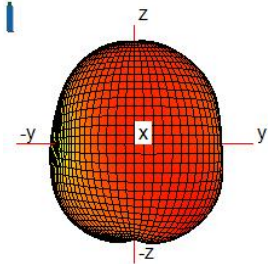

Upper left : WBG Antenna

Upper right: Diversity Antenna

low right: Primary Antenna

Main antenna: monopole

UMTS:B2/4/5

LTE:B2/4/5/12/13/25/26/41/66/71

ANT GAIN	AVERAGE GAIN(dBi)	PEAK GAIN(dBi)
UMTS B2	-4.79	-1.61
UMTS B4	-4.0	-1.1
UMTS B5	-10.98	-6.2
LTE B2	-4.79	-1.61
LTE B4	-4.0	-1.1
LTE B5	-10.98	-6.2
LTE B12	-9.47	-6.51
LTE B13	-10.16	-6.0
LTE B25	-4.79	-1.61
LTE B26	-10.98	-6.2
LTE B41	-6.1	-2.5
LTE B66	-4.0	-1.1
LTE B71	-9.89	-6.56

WIFI/BT/GPS ANTENNA:

ANT GAIN	AVERAGE GAIN(dBi)	PEAK GAIN(dBi)
WIFI 2.4G/BT	-4.82	-1.35
GPS	-4.53	-1.21

3D Pattern:

UMTS B2

UMTS B4

UMTS B5

LTE B2

LTE B4

LTE B5

LTE B12

LTE B13

LTE B25

LTE B26

LTE B71

LTE B41

WIFI 2.4G/BT