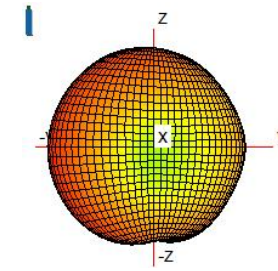

WIFI/BT/GPS ANTENNA:

ANT GAIN	AVERAGE GAIN(dBi)	PEAK GAIN(dBi)
WIFI 2.4G/BT	-4.82	-1.35
GPS	-4.53	-1.21

3D Pattern:

LTE B25