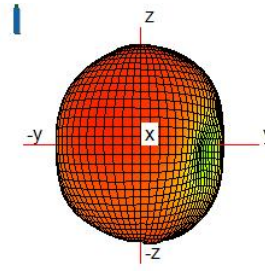

Upper left : WBG Antenna

Upper right: Diversity Antenna

low right: Primary Antenna

Main antenna: monopole

UMTS:B2/4/5

LTE:B2/4/5/12/13/25/26/41/66/71

ANT GAIN	AVERAGE GAIN(dBi)	PEAK GAIN(dBi)
UMTS B2	-4.79	-1.61
UMTS B4	-4.0	-1.1
UMTS B5	-10.98	-6.2
LTE B2	-4.79	-1.61
LTE B4	-4.0	-1.1
LTE B5	-10.98	-6.2
LTE B12	-9.47	-6.51
LTE B13	-10.16	-6.0
LTE B25	-4.79	-1.61
LTE B26	-10.98	-6.2
LTE B41	-6.1	-2.5
LTE B66	-4.0	-1.1
LTE B71	-9.89	-6.56

WIFI/BT/GPS ANTENNA:

ANT GAIN	AVERAGE GAIN(dBi)	PEAK GAIN(dBi)
WIFI 2.4G/BT	-4.82	-1.35
GPS	-4.53	-1.21

3D Pattern:

UMTS B2

UMTS B4

UMTS B5

LTE B2

LTE B4