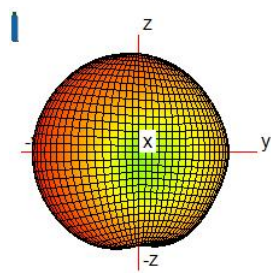

Upper left : WBG Antenna

Upper right: Diversity Antenna

low right: Primary Antenna

Main antenna: monopole

UMTS:B2/4/5

LTE:B2/4/5/12/13/25/26/41/66/71

ANT GAIN	AVERAGE GAIN(dBi)	PEAK GAIN(dBi)
UMTS B2	-4.79	-1.61
UMTS B4	-4.0	-1.1
UMTS B5	-10.98	-6.2
LTE B2	-4.79	-1.61
LTE B4	-4.0	-1.1
LTE B5	-10.98	-6.2
LTE B12	-9.47	-6.51
LTE B13	-10.16	-6.0
LTE B25	-4.79	-1.61
LTE B26	-10.98	-6.2
LTE B41	-6.1	-2.5
LTE B66	-4.0	-1.1
LTE B71	-9.89	-6.56

WIFI/BT/GPS ANTENNA:

ANT GAIN	AVERAGE GAIN(dBi)	PEAK GAIN(dBi)
WIFI 2.4G/BT	-4.82	-1.35
GPS	-4.53	-1.21

3D Pattern:

UMTS B2

UMTS B4

UMTS B5

LTE B2

LTE B4