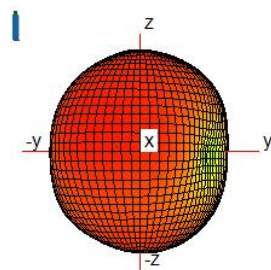

WIFI/BT/GPS ANTENNA:

ANT GAIN	AVERAGE GAIN(dBi)	PEAK GAIN(dBi)
WIFI 2.4G/BT	-4.82	-1.35
GPS	-4.53	-1.21

3D Pattern:

UMTS B2

UMTS B4

UMTS B5

LTE B2

LTE B4

LTE B5

LTE B12

LTE B13

LTE B25

LTE B26

LTE B71

LTE B41

WIFI 2.4G/BT