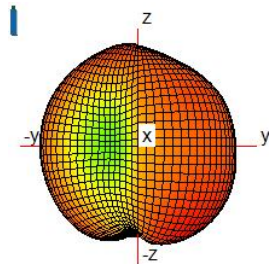

Upper left : WBG Antenna

Upper right: Diversity Antenna

low right: Primary Antenna

Main antenna: monopole

UMTS:B2/4/5

LTE:B2/4/5/12/13/25/26/41/66/71

ANT GAIN	AVERAGE GAIN(dBi)	PEAK GAIN(dBi)
UMTS B2	-4.79	-1.61
UMTS B4	-4.0	-1.1
UMTS B5	-10.98	-6.2
LTE B2	-4.79	-1.61
LTE B4	-4.0	-1.1
LTE B5	-10.98	-6.2
LTE B12	-9.47	-6.51
LTE B13	-10.16	-6.0
LTE B25	-4.79	-1.61
LTE B26	-10.98	-6.2
LTE B41	-6.1	-2.5
LTE B66	-4.0	-1.1
LTE B71	-9.89	-6.56

WIFI/BT/GPS ANTENNA:

ANT GAIN	AVERAGE GAIN(dBi)	PEAK GAIN(dBi)
WIFI 2.4G/BT	-4.82	-1.35
GPS	-4.53	-1.21

3D Pattern:

UMTS B2

UMTS B4

UMTS B5

LTE B2

LTE B4

LTE B5

LTE B12

LTE B13

LTE B25

LTE B26

LTE B71

LTE B41

WIFI 2.4G/BT