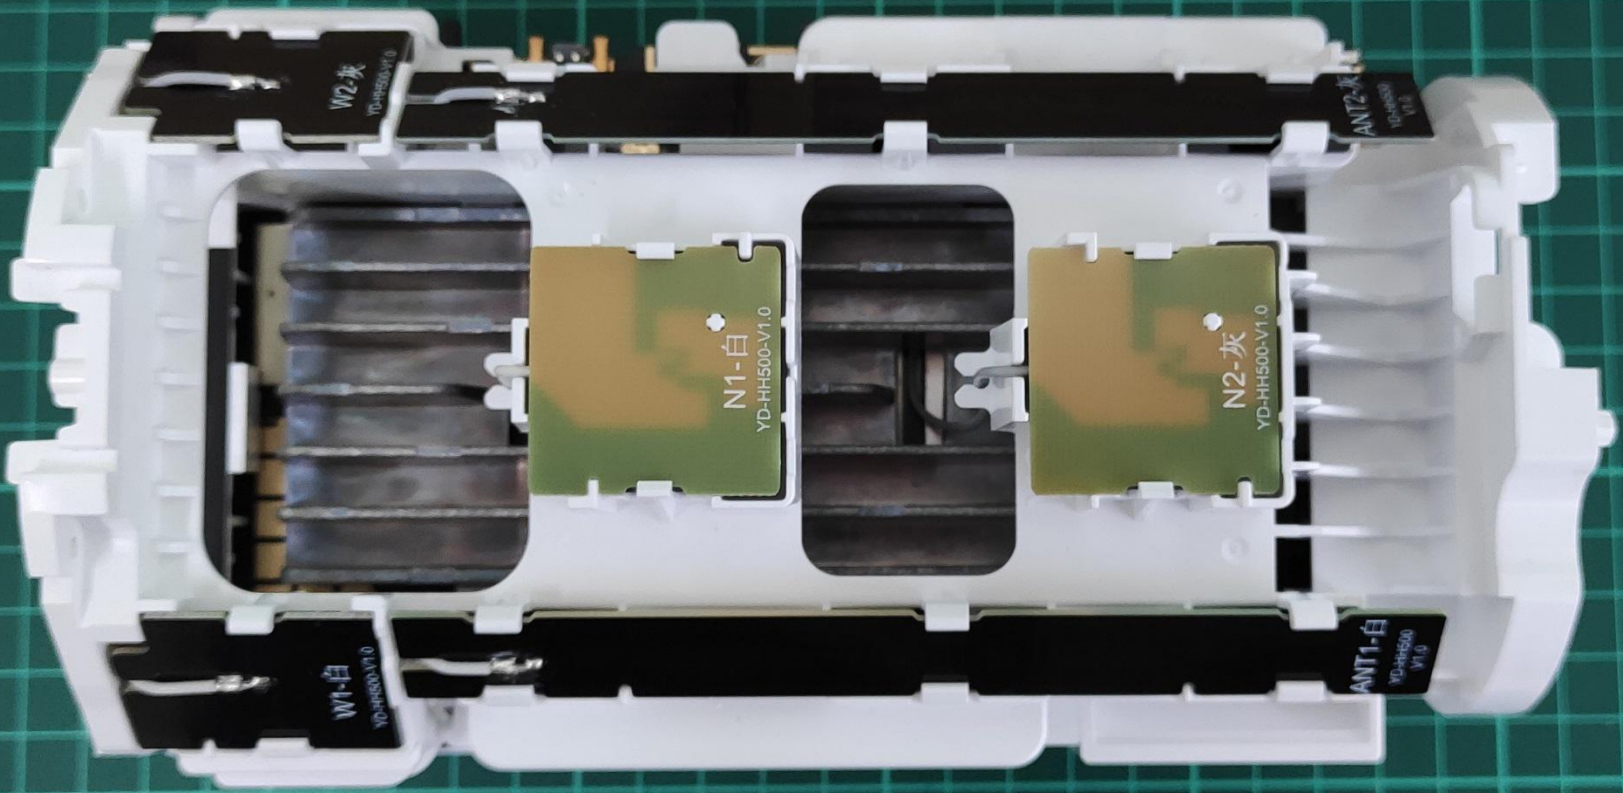

KW-triO

CUTTING MAT NO. 9Z200 A4

MADE IN TAIWAN

0
1
2
3
4
5
6
7
8
9
10
11
12
13
14
15
16
17
18

W2-灰
YD-HH500-V1.0

W2-灰
YD-HH500-V1.0

N1-白
YD-HH500-V1.0

N2-灰
YD-HH500-V1.0

W1-白
YD-HH500-V1.0

W1-白
YD-HH500-V1.0