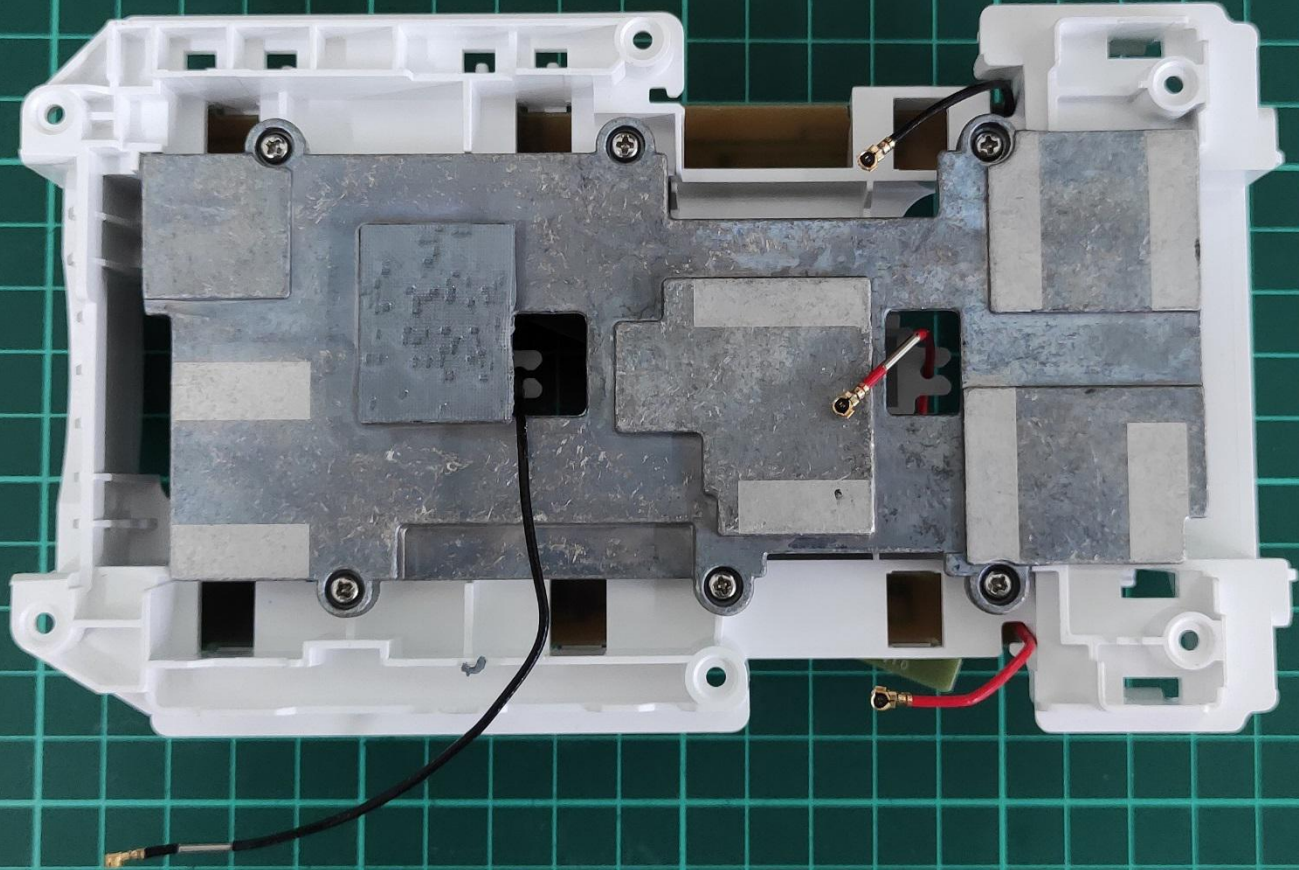

KW-trio

CUTTING MAT NO. 9Z200 A4

MADE IN TAIWAN