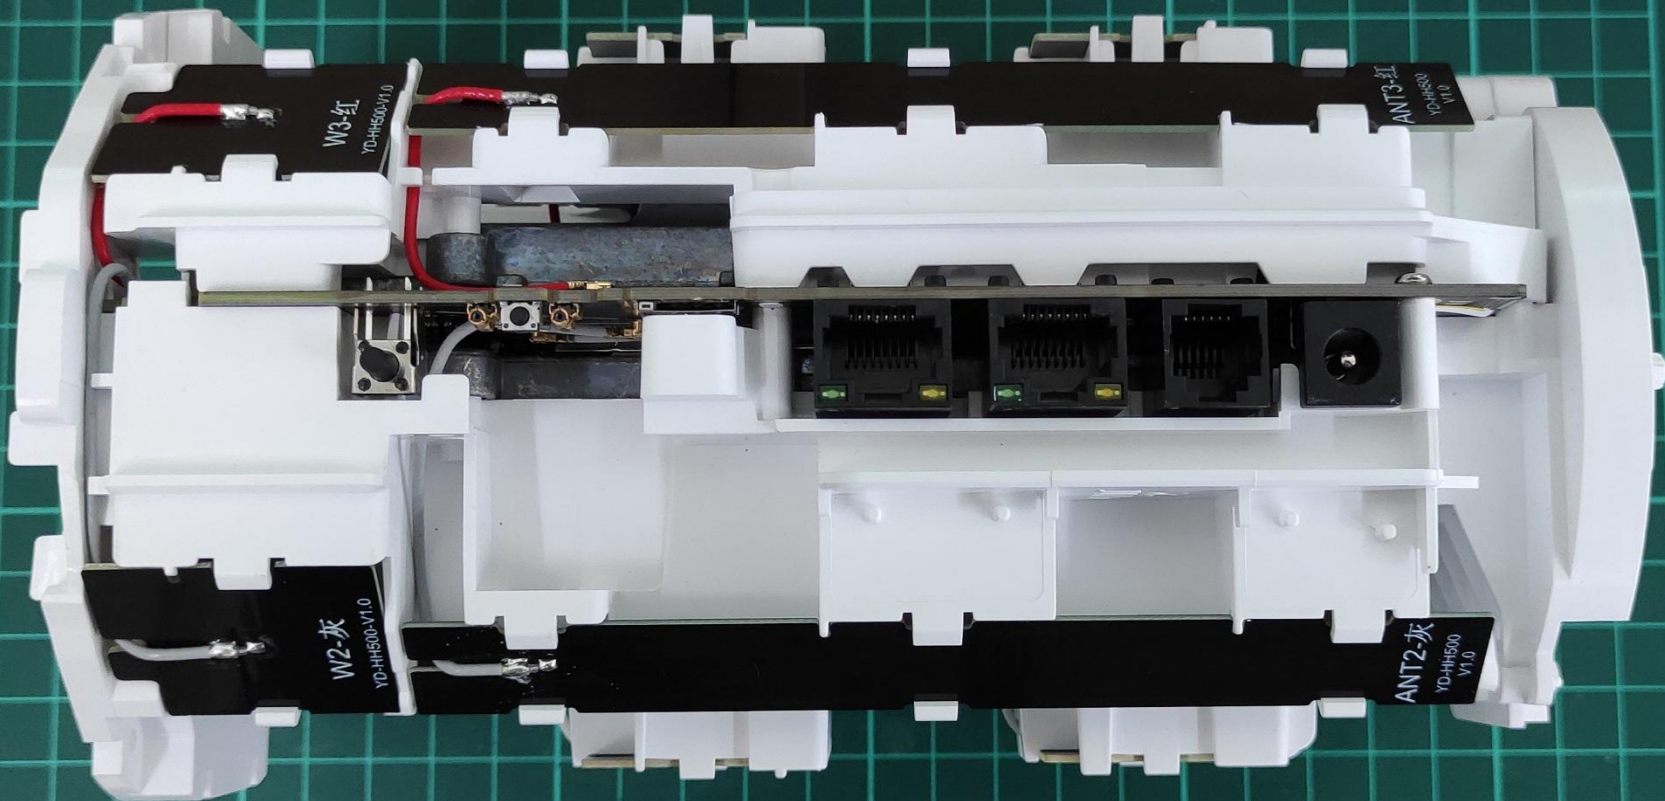

KW-triO

CUTTING MAT NO. 9Z200 A4

MADE IN TAIWAN

W3-紅

YD-HH500-V1.0

ANT3-紅

YD-HH500
V1.0

W2-灰

YD-HH500-V1.0

ANT2-灰

YD-HH500
V1.0