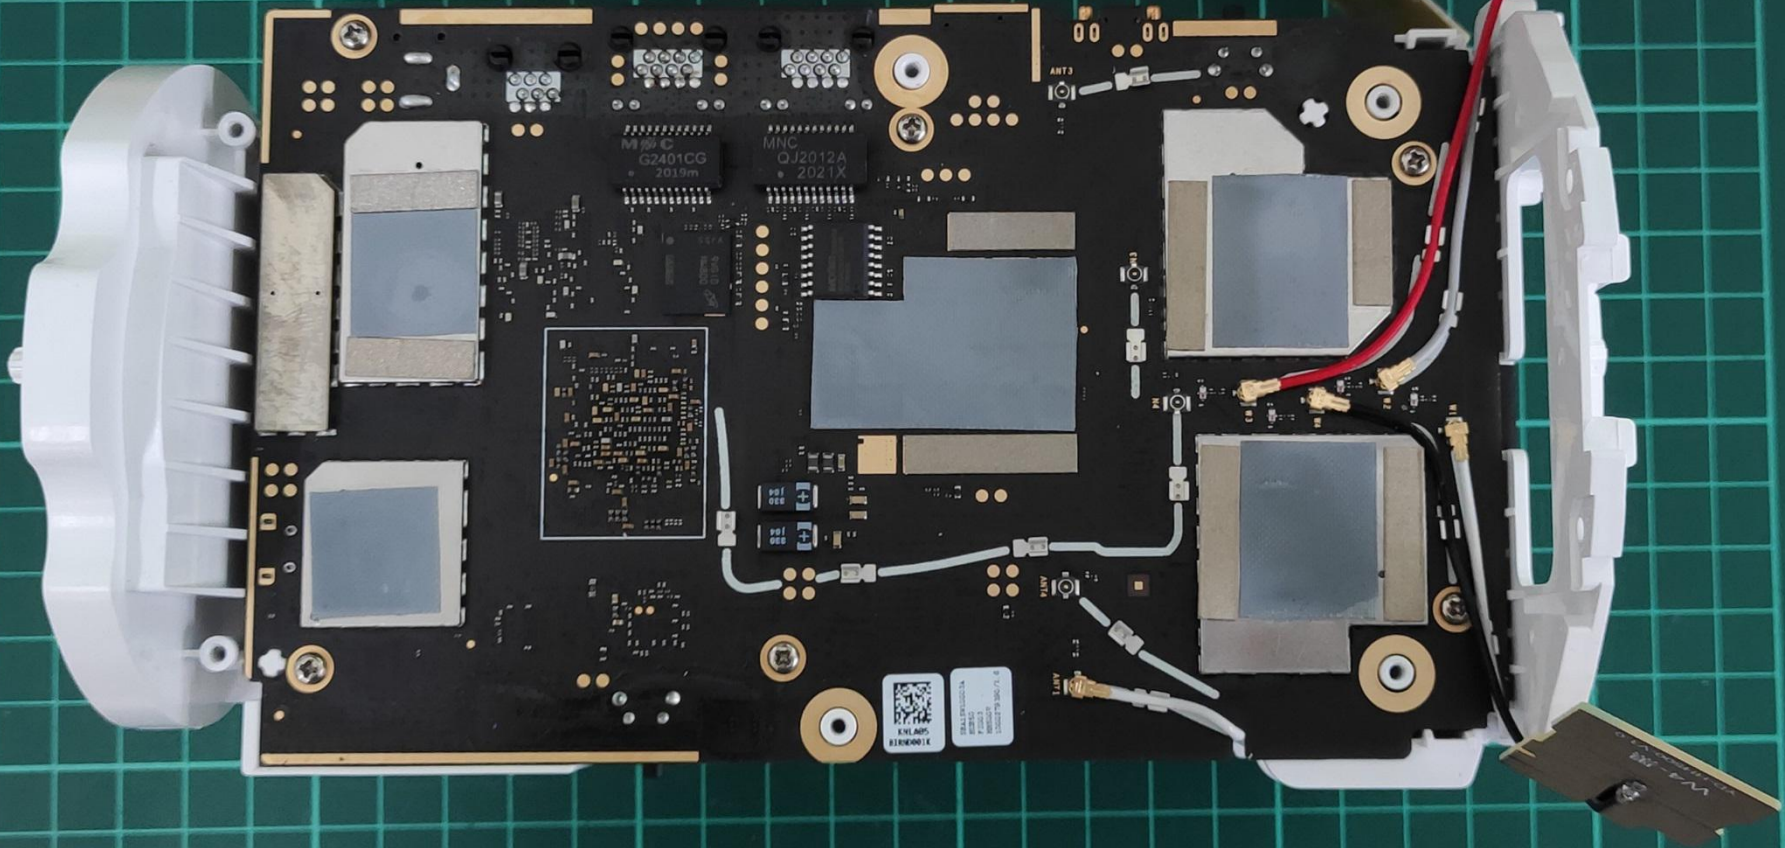

CUTTING MAT NO. 9Z200 A4

MADE IN TAIWAN

KW-triO

CUTTING MAT NO. 9Z200 A4

MADE IN TAIWAN

M99 C
G2401CG
2019m

MNC
QJ2012A
2021X

110800018
K ML A05
QR Code
ALL INFORMATION
IS THE PROPERTY OF
KW-TRIO