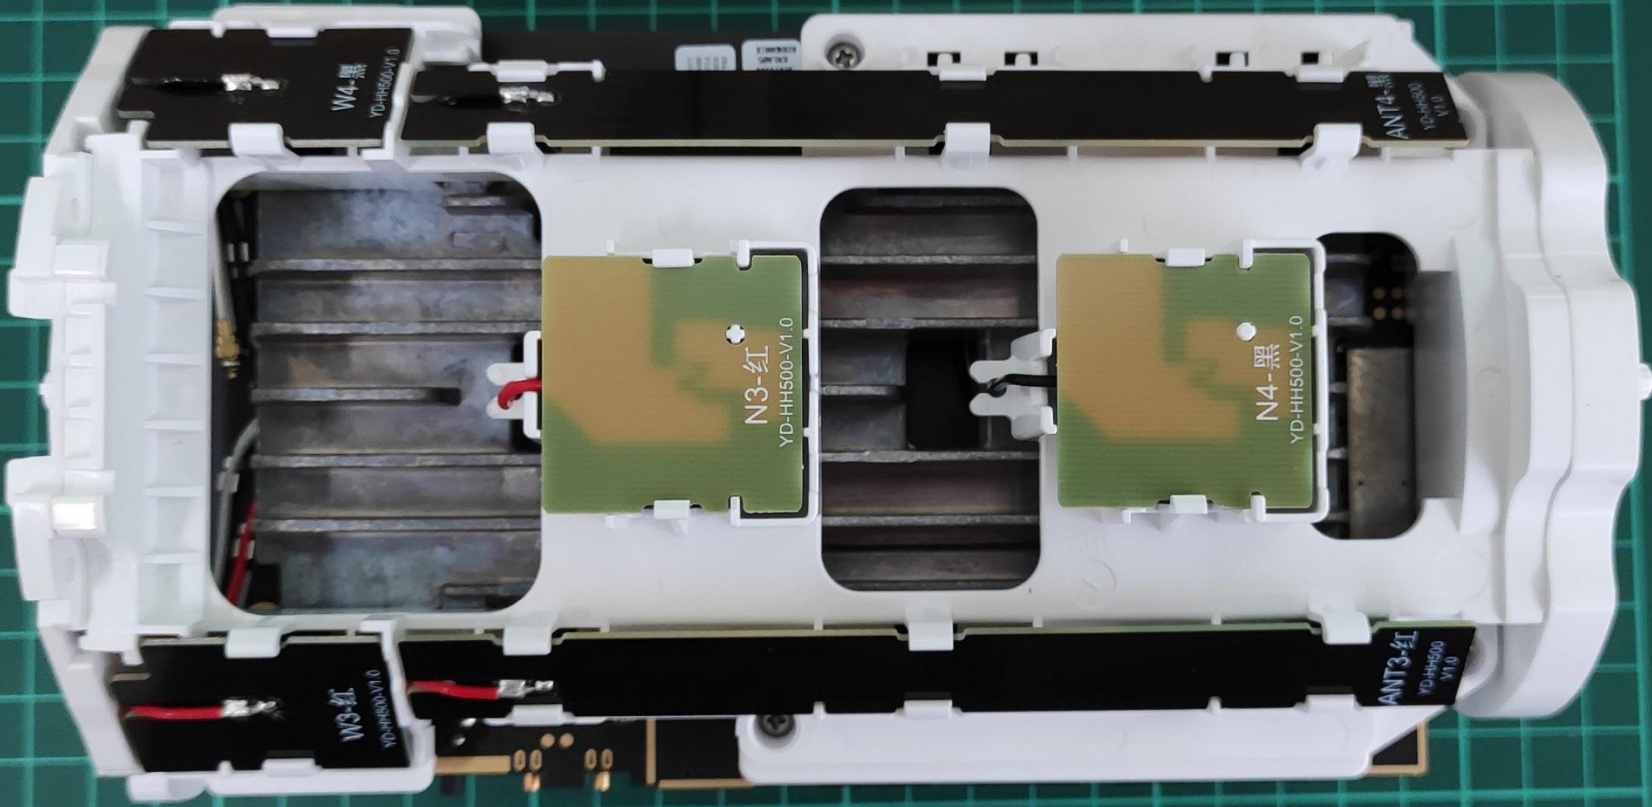

KW-triO

CUTTING MAT NO. 9Z200 A4

MADE IN TAIWAN

0 1 2 3 4 5 6 7 8 9 10 11 12 13 14 15 16 17 18