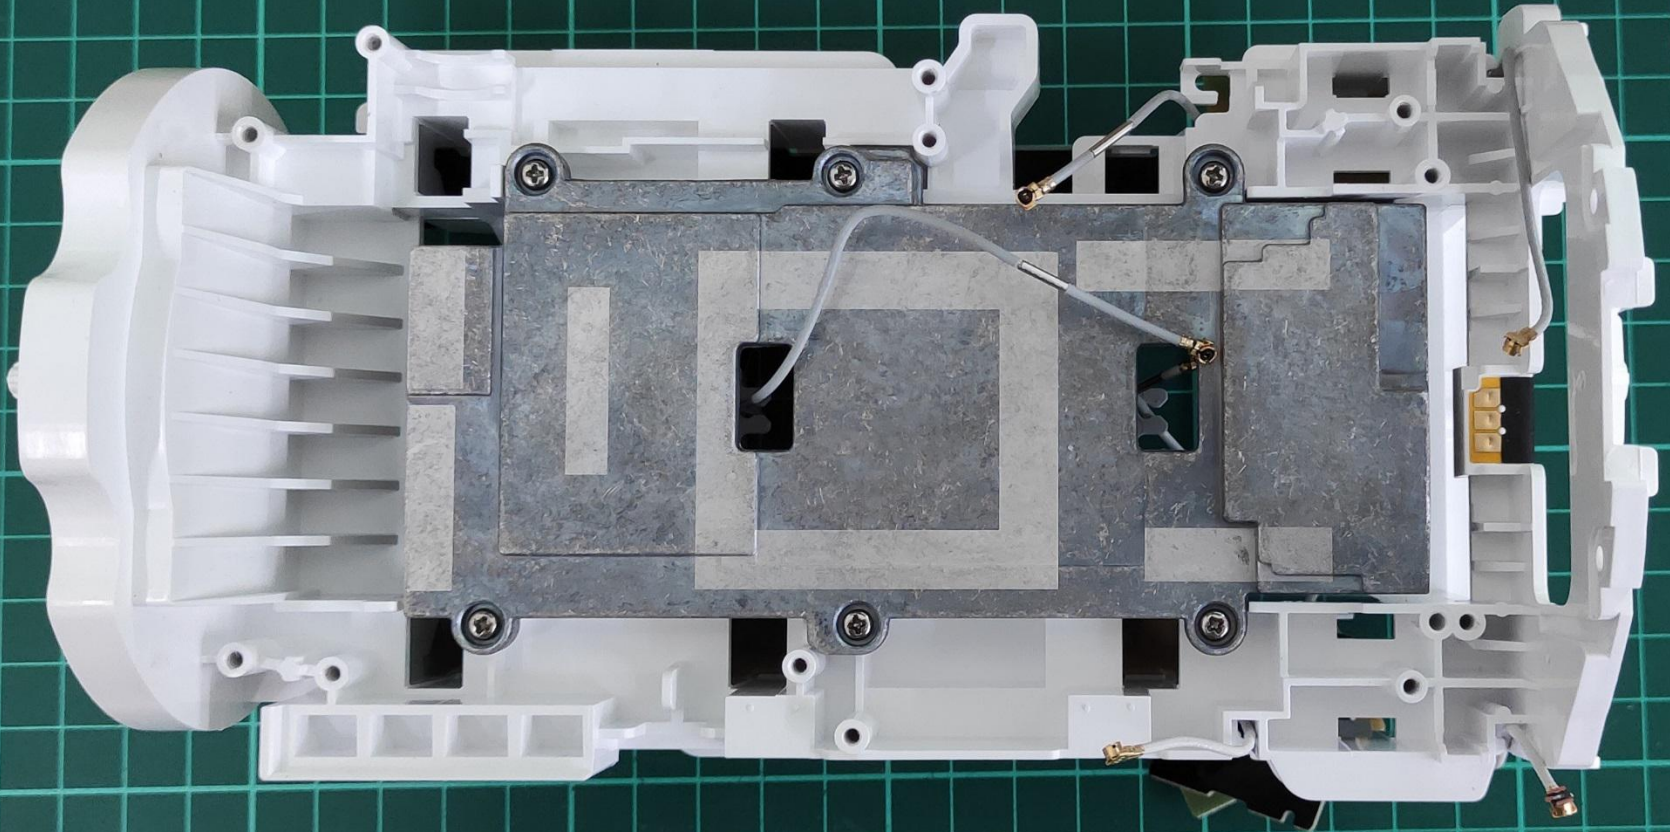

KW-triO®

CUTTING MAT

NO. 9Z200 A4

MADE IN TAIWAN

0
1
2
3
4
5
6
7
8
9
10
11
12
13
14
15
16
17
18