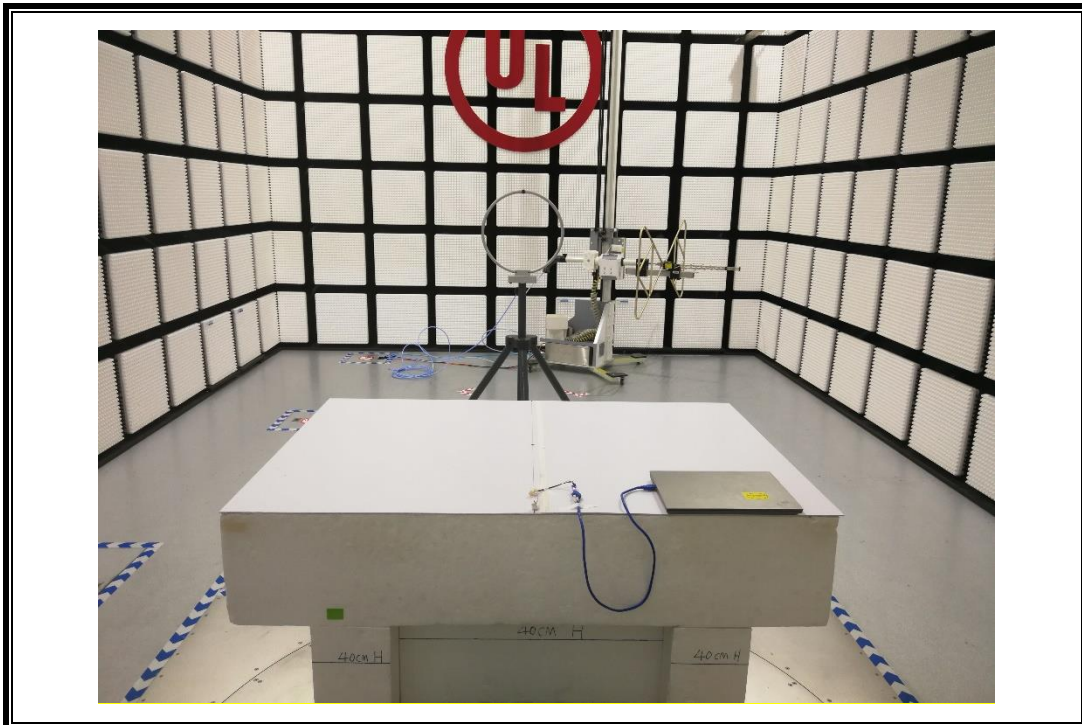

## **Setup Photographs**

RADIATED RF MEASUREMENT SETUP (30MHz ~ 1 GHz)

RADIATED RF MEASUREMENT SETUP (Below 30MHz)

RADIATED RF MEASUREMENT SETUP (Above 1G – X axis)

RADIATED RF MEASUREMENT SETUP (Above 1G – Y axis)

RADIATED RF MEASUREMENT SETUP (Above 1G – Z axis)

POWERLINE CONDUCTED EMISSIONS MEASUREMENT SETUP

## RF CONDUCTED EMISSIONS MEASUREMENT SETUP