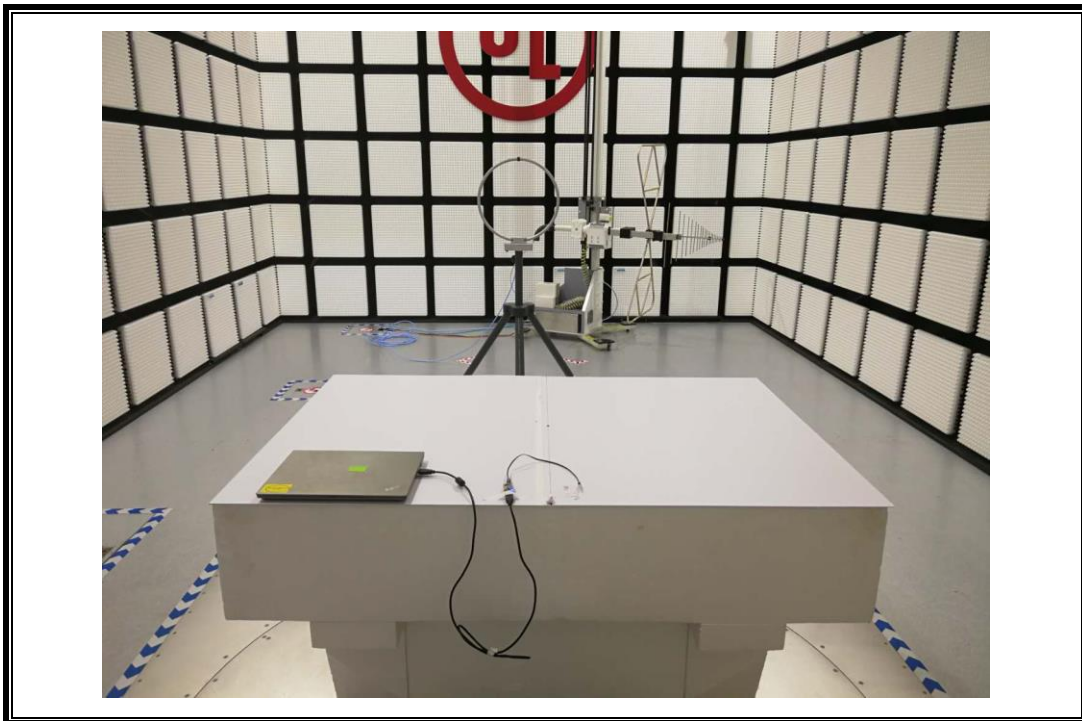

# **Setup Photographs**

RADIATED RF MEASUREMENT SETUP (30MHz ~ 1 GHz)

RADIATED RF MEASUREMENT SETUP (Below 30MHz)

RADIATED RF MEASUREMENT SETUP (Above 1G – X axis)

RADIATED RF MEASUREMENT SETUP (Above 1G – Y axis)

RADIATED RF MEASUREMENT SETUP (Above 1G – Z axis)

POWERLINE CONDUCTED EMISSIONS MEASUREMENT SETUP

## RF CONDUCTED EMISSIONS MEASUREMENT SETUP