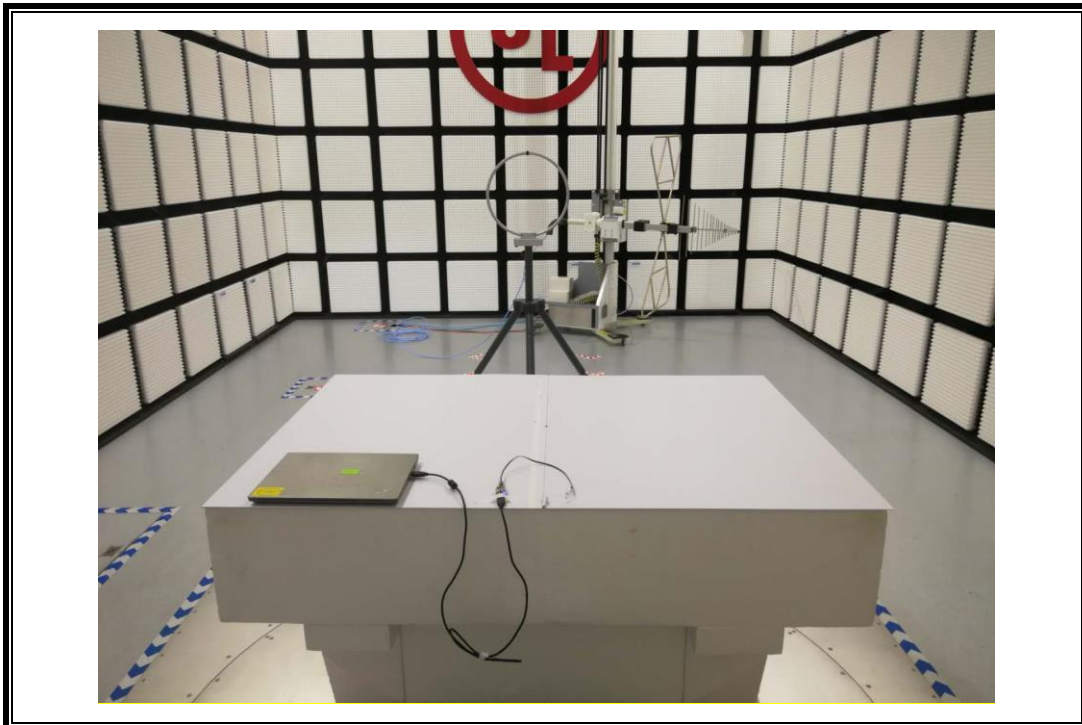

Appendix II

Setup Photographs

RADIATED RF MEASUREMENT SETUP (30MHz ~ 1 GHz)

RADIATED RF MEASUREMENT SETUP (Below 30MHz)

RADIATED RF MEASUREMENT SETUP (Above 1G – X axis)

RADIATED RF MEASUREMENT SETUP (Above 1G – Y axis)

RADIATED RF MEASUREMENT SETUP (Above 1G – Z axis)

POWERLINE CONDUCTED EMISSIONS MEASUREMENT SETUP

RF CONDUCTED EMISSIONS MEASUREMENT SETUP