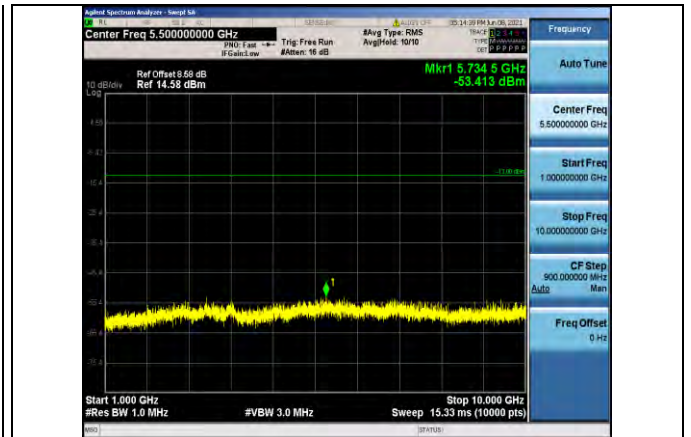

Band13-10MHz-16QAM-23230-1RB#0-
Range2:1000~10000MHz