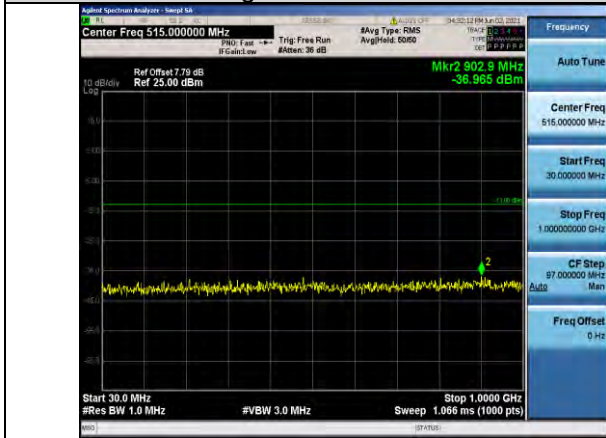

Band71-15MHz-16QAM-133297-1RB#0-
Range1:30~1000MHz