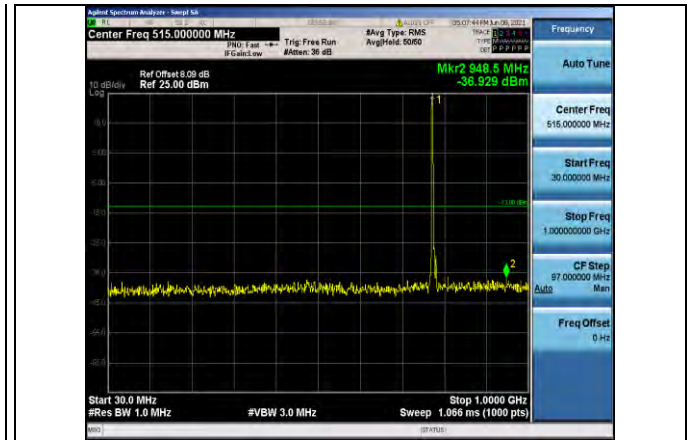

Band13-5MHz-16QAM-23205-1RB#0-
Range1:30~1000MHz