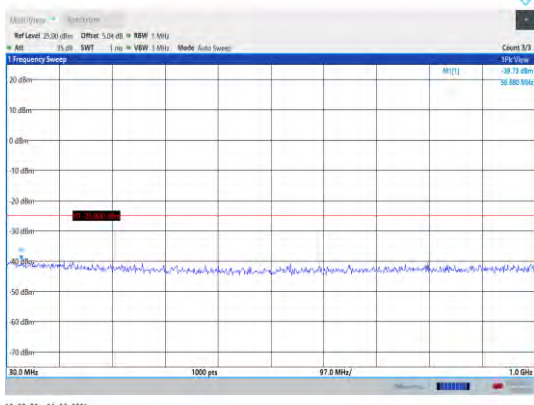

Band41-15MHz-16QAM-39725-1RB#0-
Range3:3000~26000MHz

Band41-15MHz-16QAM-40620-1RB#0-
Range1:30~1000MHz