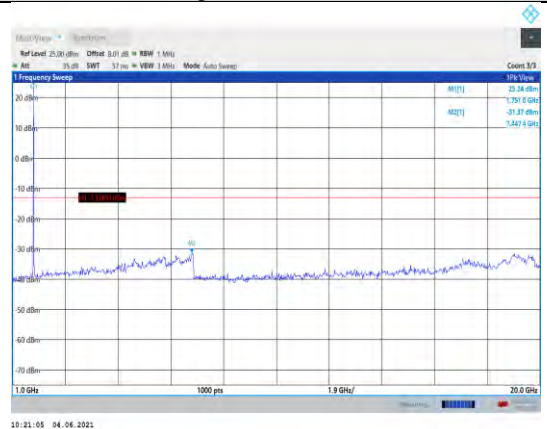

Band66-1.4MHz-16QAM-132322-1RB#0-Range1:30~1000MHz

Band66-1.4MHz-16QAM-132322-1RB#0-Range2:1000~20000MHz