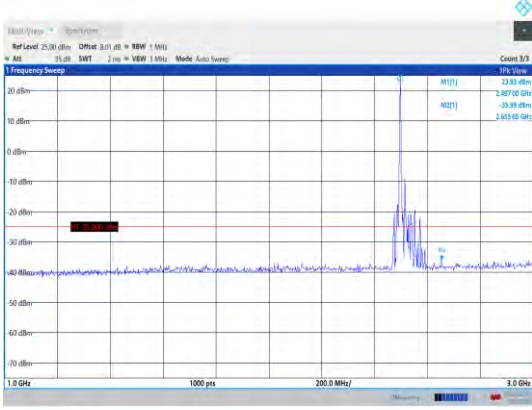

**Band41-20MHz-QPSK-39750-1RB#0-
Range1:30~1000MHz**

**Band41-20MHz-QPSK-39750-1RB#0-
Range2:1000~3000MHz**