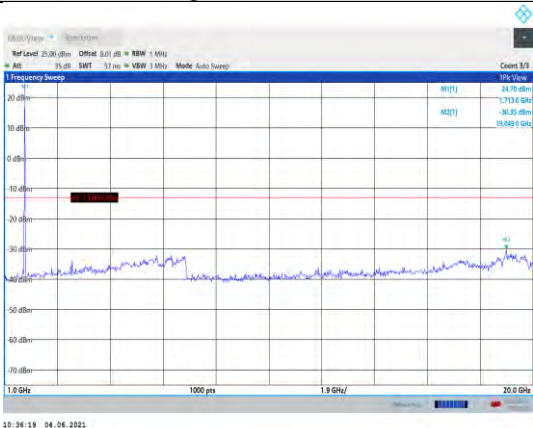

**Band66-15MHz-16QAM-132047-1RB#0-
Range1:30~1000MHz**

**Band66-15MHz-16QAM-132047-1RB#0-
Range2:1000~20000MHz**