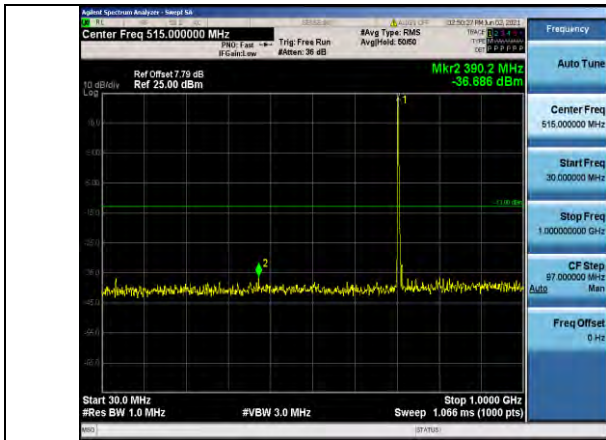

Band12-5MHz-16QAM-23035-1RB#0-
Range1:30~1000MHz

Band12-5MHz-16QAM-23155-1RB#0-
Range1:30~1000MHz