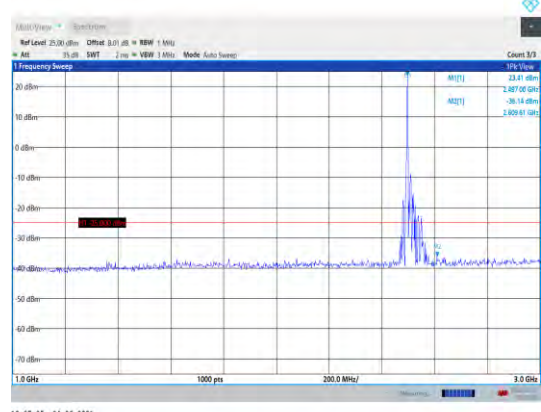

Band41-15MHz-QPSK-40620-1RB#0-
Range3:3000~26000MHz

Band41-15MHz-QPSK-41515-1RB#0-
Range3:3000~26000MHz

Band41-15MHz-QPSK-41515-1RB#0-
Range1:30~1000MHz

Band41-15MHz-16QAM-39725-1RB#0-
Range1:30~1000MHz

Band41-15MHz-QPSK-41515-1RB#0-
Range2:1000~3000MHz