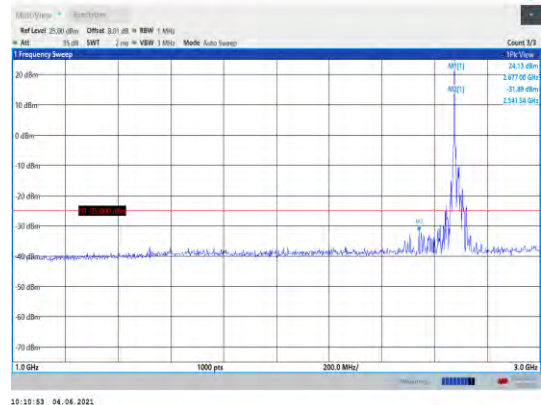

Band41-15MHz-16QAM-41515-1RB#0-
Range1:30~1000MHz

Band41-15MHz-16QAM-41515-1RB#0-
Range2:1000~3000MHz