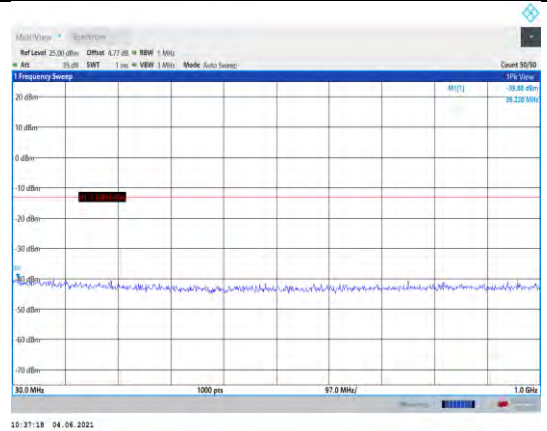

**Band66-15MHz-QPSK-132597-1RB#0-
Range1:30~1000MHz**

**Band66-15MHz-16QAM-132322-1RB#0-
Range1:30~1000MHz**