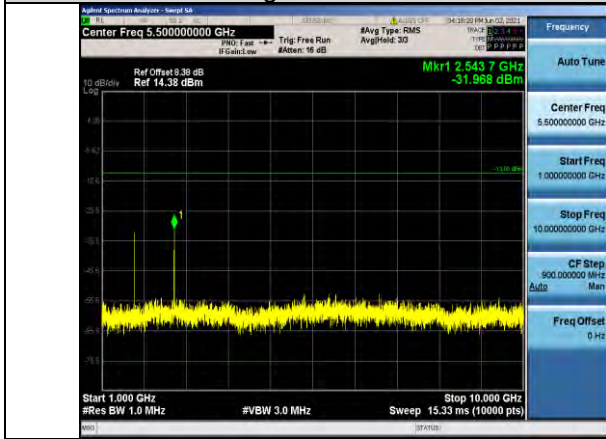

Band5-1.4MHz-16QAM-20643-1RB#0-
Range1:30~1000MHz

Band5-1.4MHz-16QAM-20643-1RB#0-
Range2:1000~10000MHz