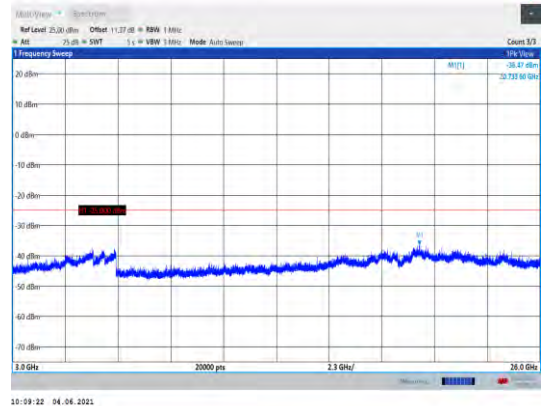

Band41-15MHz-16QAM-39725-1RB#0-
Range2:1000~3000MHz

Band41-15MHz-16QAM-40620-1RB#0-
Range3:3000~26000MHz