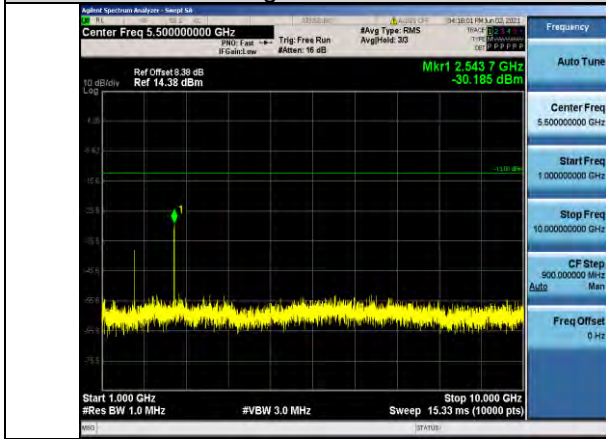

Band5-1.4MHz-QPSK-20643-1RB#0-
Range1:30~1000MHz

Band5-1.4MHz-QPSK-20643-1RB#0-
Range2:1000~10000MHz