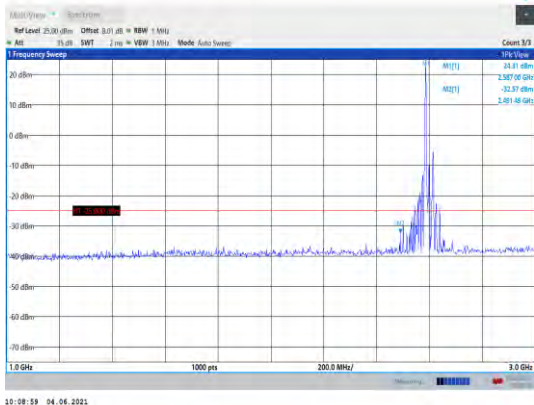

Band41-15MHz-16QAM-40620-1RB#0-
Range1:30~1000MHz

Band41-15MHz-16QAM-40620-1RB#0-
Range2:1000~3000MHz