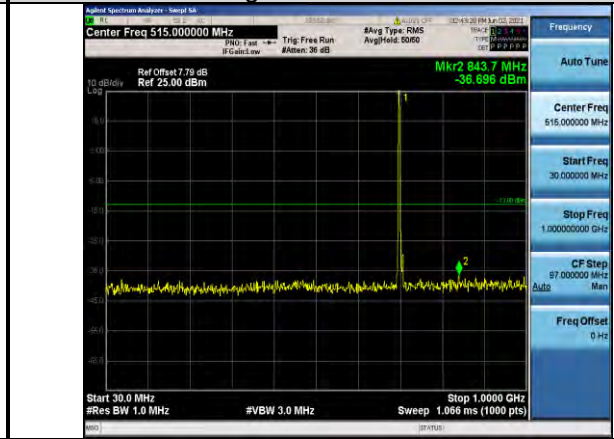

Band12-5MHz-16QAM-23035-1RB#0-
Range2:1000~10000MHz

Band12-5MHz-16QAM-23095-1RB#0-
Range1:30~1000MHz