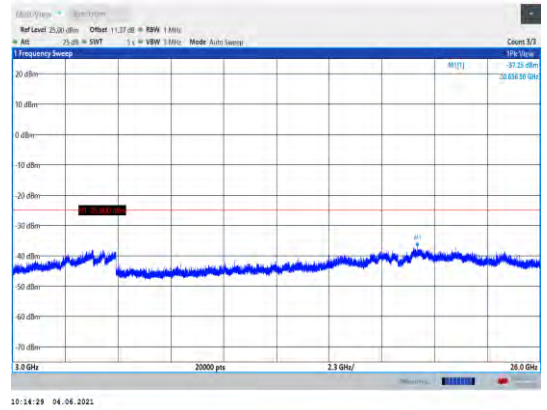

Band41-15MHz-16QAM-41515-1RB#0-
Range1:30~1000MHz

Band41-15MHz-16QAM-40620-1RB#0-
Range2:1000~3000MHz

Band41-15MHz-16QAM-41515-1RB#0-
Range2:1000~3000MHz

**Band41-15MHz-16QAM-41515-1RB#0-
Range3:3000~26000MHz**