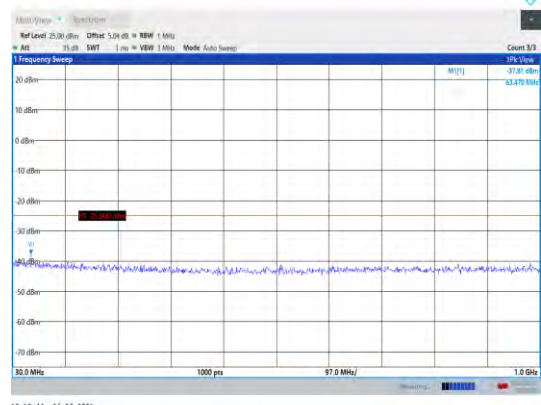

Band41-15MHz-16QAM-39725-1RB#0-
Range2:1000~3000MHz

Band41-15MHz-16QAM-39725-1RB#0-
Range3:3000~26000MHz

Band41-15MHz-16QAM-40620-1RB#0-
Range3:3000~26000MHz

Band41-15MHz-16QAM-40620-1RB#0-
Range1:30~1000MHz