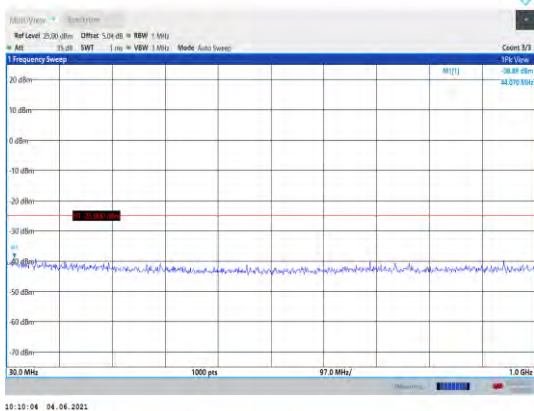

Band41-15MHz-QPSK-40620-1RB#0-
Range3:3000~26000MHz

Band41-15MHz-QPSK-41515-1RB#0-
Range1:30~1000MHz