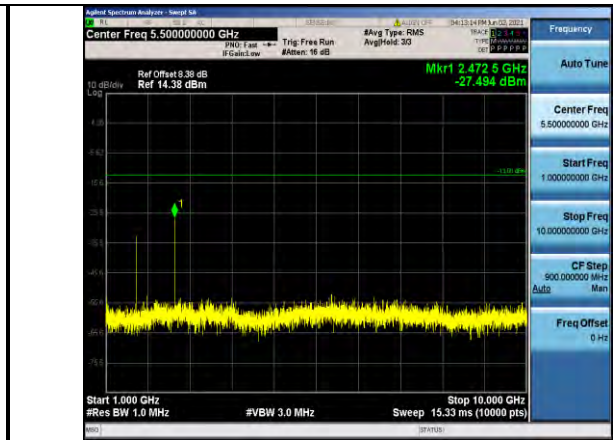

Band5-1.4MHz-16QAM-20525-1RB#0-
Range2:1000~10000MHz

Band5-3MHz-QPSK-20415-1RB#0-
Range2:1000~10000MHz