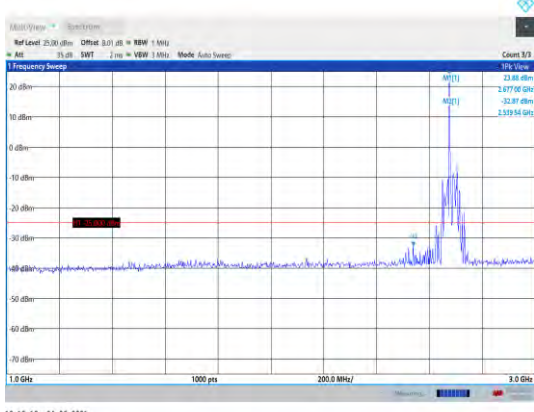

Band41-15MHz-QPSK-40620-1RB#0-
Range3:3000~26000MHz

Band41-15MHz-QPSK-41515-1RB#0-
Range3:3000~26000MHz

Band41-15MHz-QPSK-41515-1RB#0-
Range1:30~1000MHz

Band41-15MHz-16QAM-39725-1RB#0-
Range1:30~1000MHz

Band41-15MHz-QPSK-41515-1RB#0-
Range2:1000~3000MHz