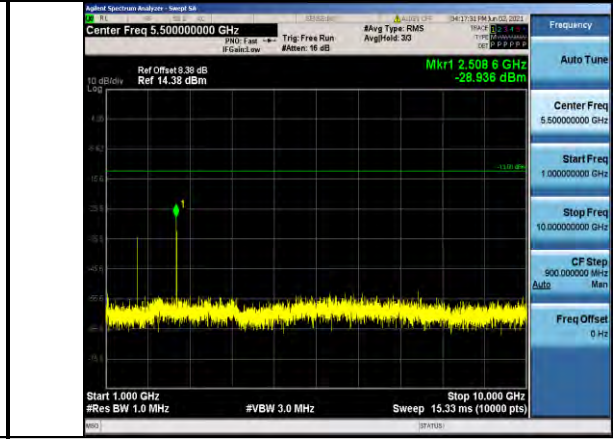

Band5-1.4MHz-16QAM-20407-1RB#0-
Range2:1000~10000MHz

Band5-1.4MHz-QPSK-20643-1RB#0-
Range2:1000~10000MHz

Band5-1.4MHz-16QAM-20525-1RB#0-
Range1:30~1000MHz

Band5-1.4MHz-16QAM-20407-1RB#0-
Range1:30~1000MHz