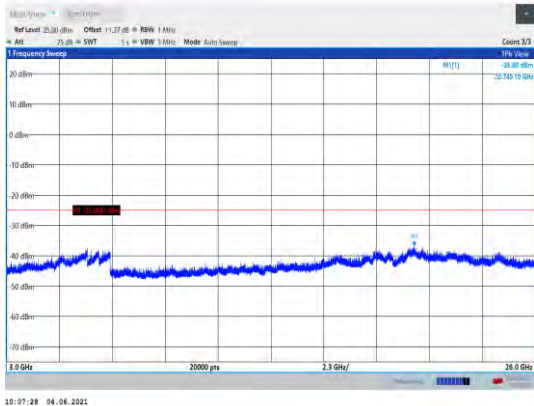

Band41-15MHz-QPSK-41515-1RB#0-
Range2:1000~3000MHz

Band41-15MHz-16QAM-39725-1RB#0-
Range3:3000~26000MHz