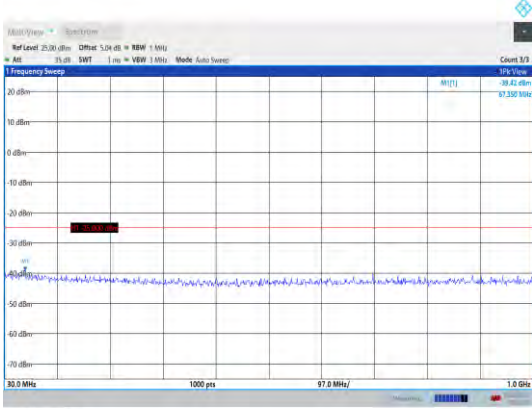

**Band41-15MHz-16QAM-41515-1RB#0-
Range3:3000~26000MHz**

**Band41-20MHz-QPSK-39750-1RB#0-
Range1:30~1000MHz**