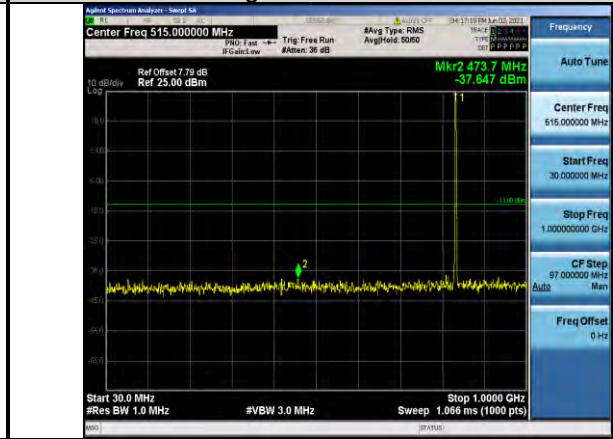

Band5-1.4MHz-16QAM-20407-1RB#0-
Range2:1000~10000MHz

Band5-1.4MHz-16QAM-20525-1RB#0-
Range1:30~1000MHz