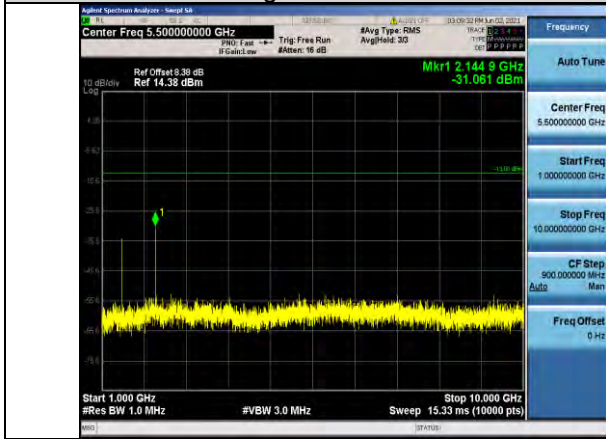

Band12-1.4MHz-16QAM-23173-1RB#0-
Range1:30~1000MHz

Band12-1.4MHz-16QAM-23173-1RB#0-
Range2:1000~10000MHz