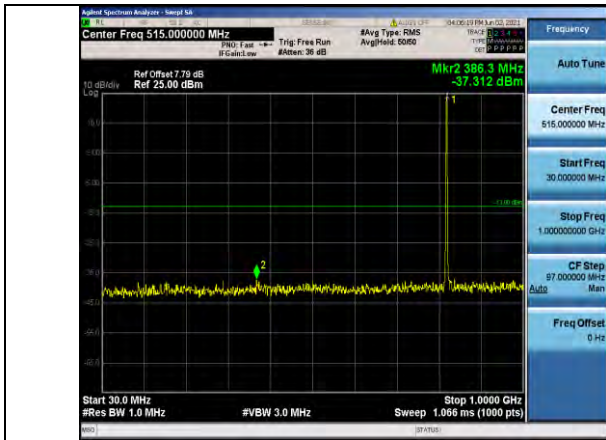

Band26-1.4MHz-16QAM-26697-1RB#0-
Range1:30~1000MHz

Band26-1.4MHz-16QAM-26783-1RB#0-
Range1:30~1000MHz