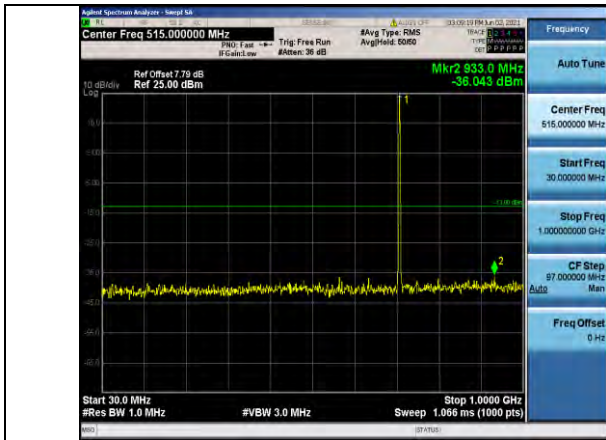

Band12-1.4MHz-16QAM-23017-1RB#0-Range1:30~1000MHz

Band12-1.4MHz-16QAM-23173-1RB#0-
Range1:30~1000MHz