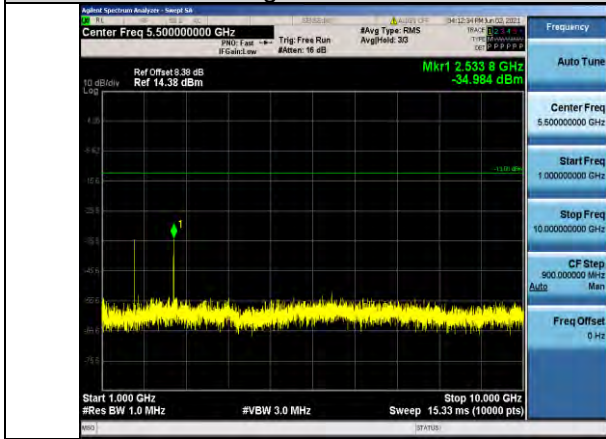

Band5-5MHz-16QAM-20625-1RB#0-
Range1:30~1000MHz

Band5-5MHz-16QAM-20625-1RB#0-
Range2:1000~10000MHz