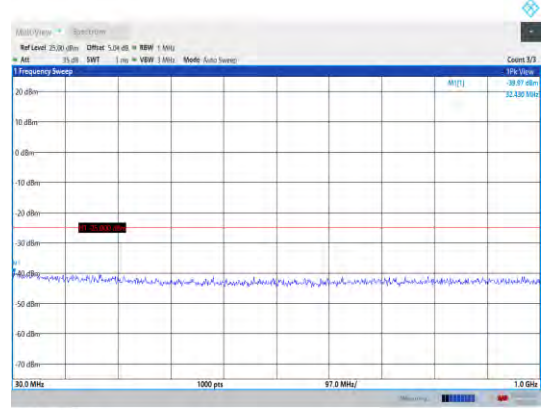

**Band41-20MHz-QPSK-39750-1RB#0-
Range3:3000~26000MHz**

**Band41-20MHz-QPSK-40620-1RB#0-
Range1:30~1000MHz**