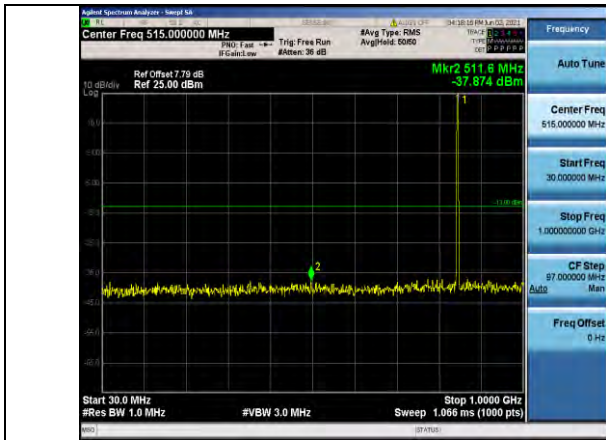

Band5-1.4MHz-16QAM-20407-1RB#0-
Range1:30~1000MHz

Band5-1.4MHz-16QAM-20643-1RB#0-
Range1:30~1000MHz