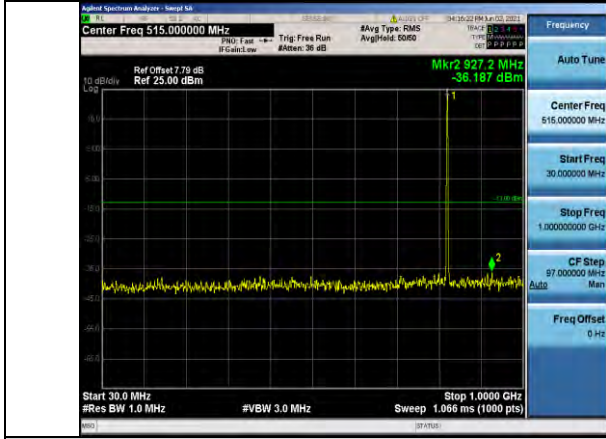

Band5-1.4MHz-QPSK-20643-1RB#0-
Range2:1000~10000MHz

Band5-1.4MHz-16QAM-20407-1RB#0-
Range1:30~1000MHz