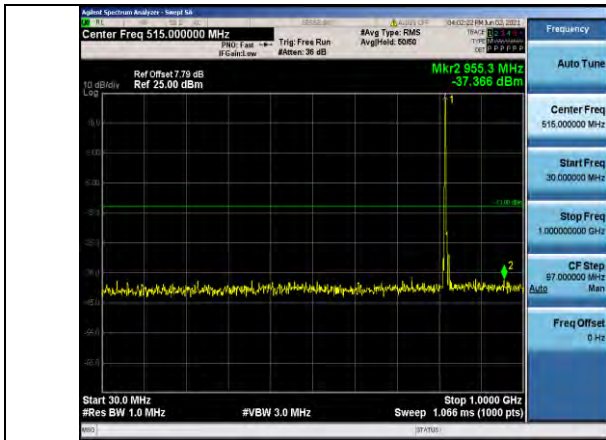

Band26-5MHz-16QAM-26715-1RB#0-
Range1:30~1000MHz

Band26-5MHz-16QAM-26765-1RB#0-
Range1:30~1000MHz