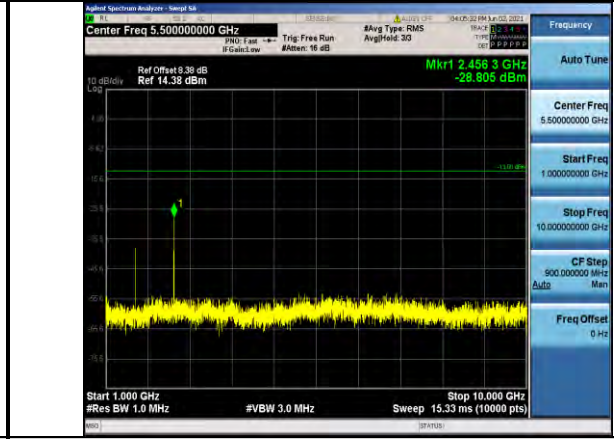

Band26-1.4MHz-16QAM-26740-1RB#0-
Range1:30~1000MHz

Band26-1.4MHz-16QAM-26740-1RB#0-
Range2:1000~10000MHz