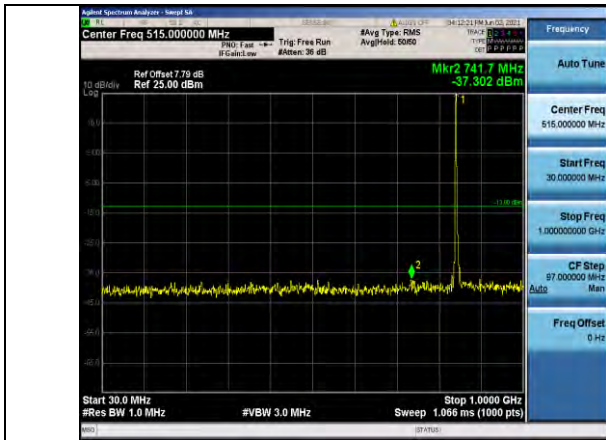

Band5-5MHz-16QAM-20425-1RB#0-Range1:30~1000MHz

Band5-5MHz-16QAM-20625-1RB#0-
Range1:30~1000MHz