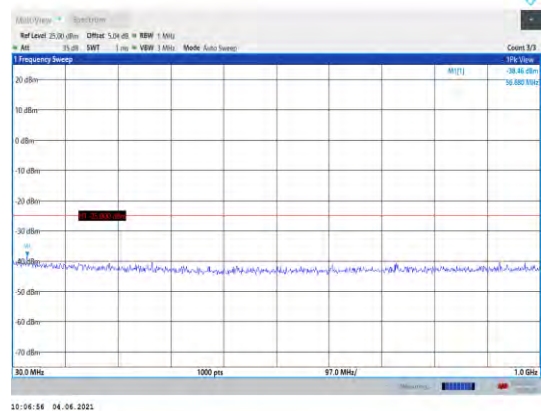

Band41-15MHz-QPSK-41515-1RB#0-
Range3:3000~26000MHz

Band41-15MHz-16QAM-39725-1RB#0-
Range1:30~1000MHz