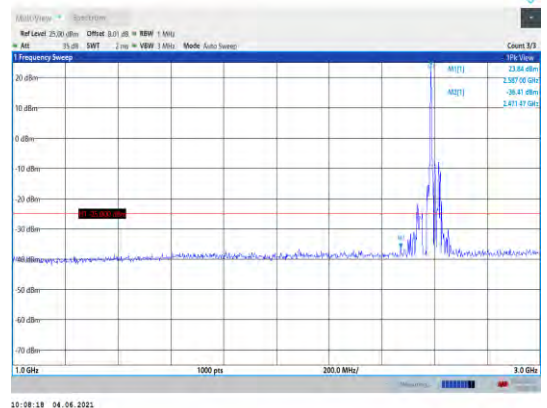

**Band41-15MHz-QPSK-40620-1RB#0-
Range1:30~1000MHz**

**Band41-15MHz-QPSK-40620-1RB#0-
Range2:1000~3000MHz**