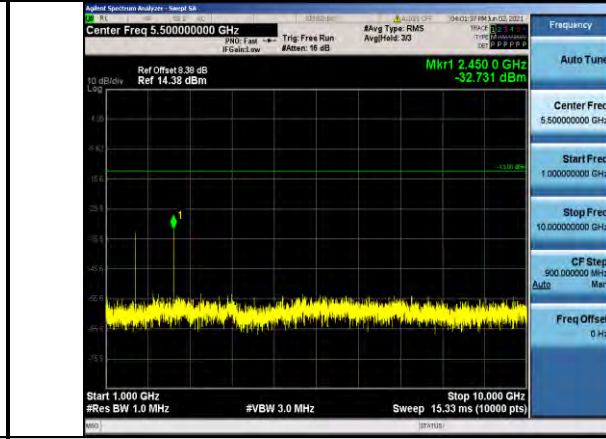

Band26-5MHz-16QAM-26740-1RB#0-
Range1:30~1000MHz

Band26-5MHz-16QAM-26740-1RB#0-
Range2:1000~10000MHz