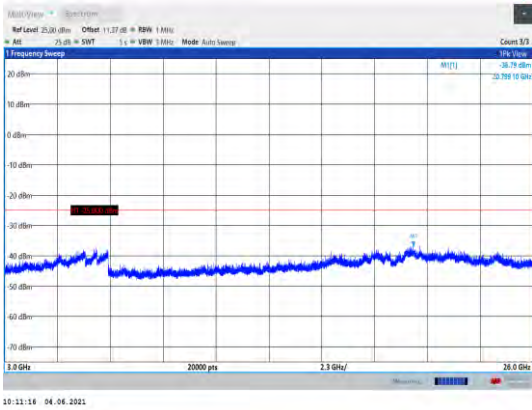

Band41-15MHz-16QAM-40620-1RB#0-
Range2:1000~3000MHz

**Band41-15MHz-16QAM-41515-1RB#0-
Range3:3000~26000MHz**