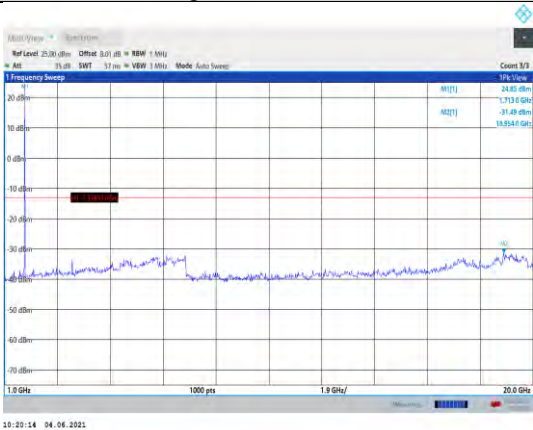

Band66-1.4MHz-16QAM-131979-1RB#0-Range1:30~1000MHz

Band66-1.4MHz-16QAM-131979-1RB#0-Range2:1000~20000MHz