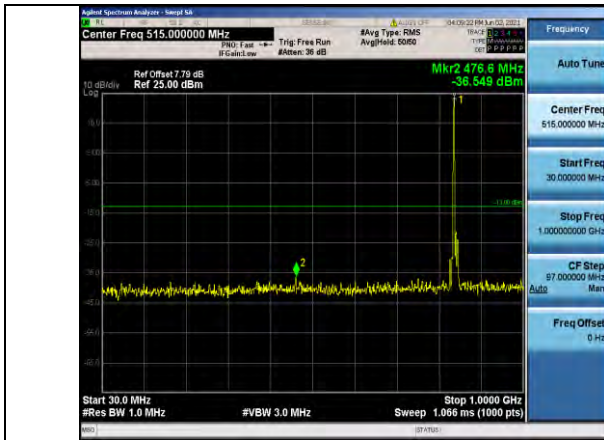

Band5-10MHz-16QAM-20450-1RB#0-Range1:30~1000MHz

Band5-10MHz-16QAM-20600-1RB#0-Range1:30~1000MHz