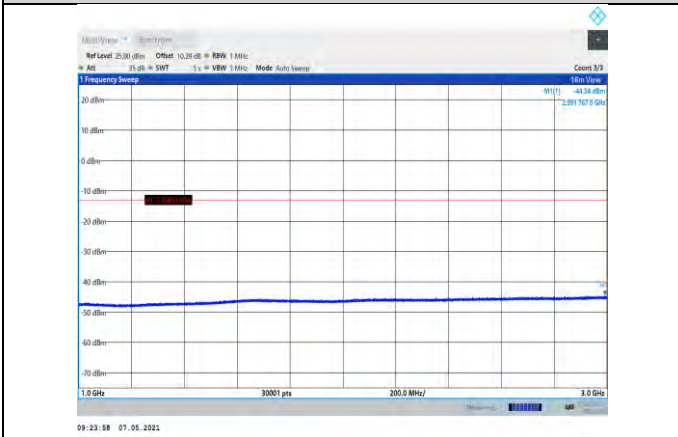

Band5-4132-1000~3000MHz

Band5-4182-1000~3000MHz

Band5-4132-3000~10000MHz

Band5-4182-3000~10000MHz

Band5-4233-30~1000MHz

Band5-4233-1000~3000MHz

Band5-4233-3000~10000MHz

LTE: