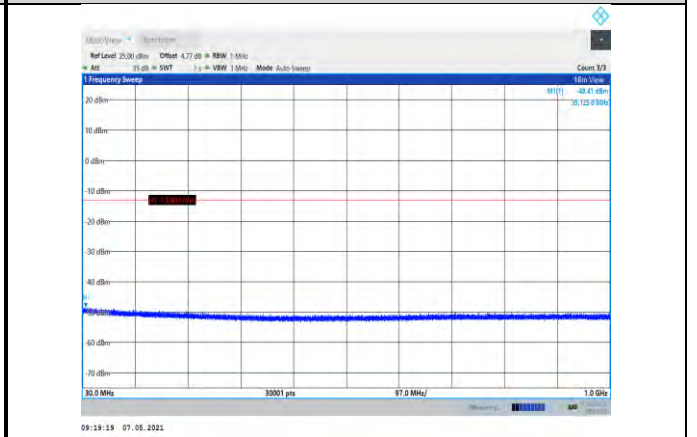

Band4-1513-30~1000MHz