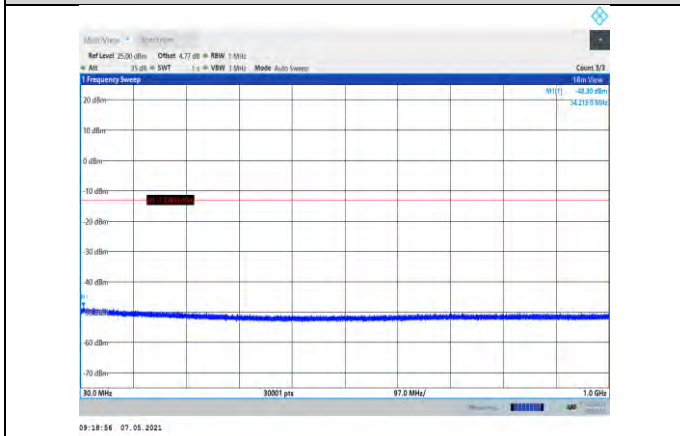

Band4-1413-30~1000MHz