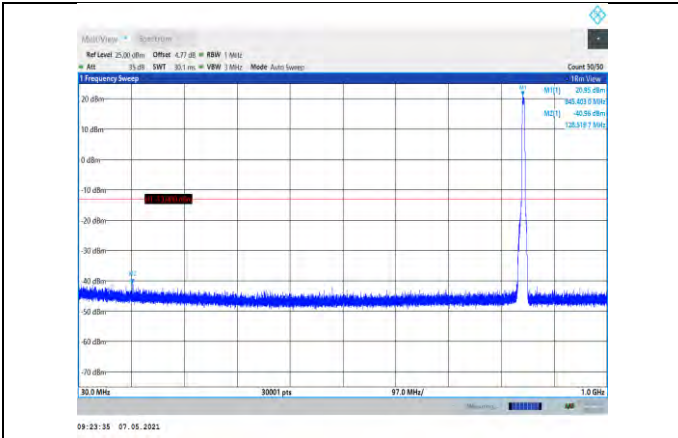

Band5-4132-1000~3000MHz

Band5-4182-1000~3000MHz

Band5-4132-3000~10000MHz

Band5-4182-3000~10000MHz

Band5-4233-30~1000MHz

Band5-4233-1000~3000MHz

Band5-4233-3000~10000MHz

LTE: