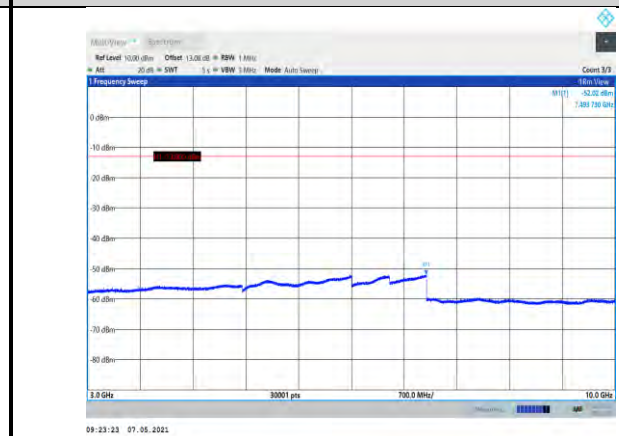

Band4-1312-30~1000MHz

Band4-1413-1000~20000MHz

Band4-1312-1000~20000MHz

Band4-1513-30~1000MHz

Band4-1413-30~1000MHz

Band4-1513-1000~20000MHz

Band5-4132-30~1000MHz

Band5-4182-30~1000MHz

Band5-4132-1000~3000MHz

Band5-4182-1000~3000MHz

Band5-4132-3000~10000MHz

Band5-4182-3000~10000MHz

Band5-4233-30~1000MHz

Band5-4233-1000~3000MHz

Band5-4233-3000~10000MHz

LTE: