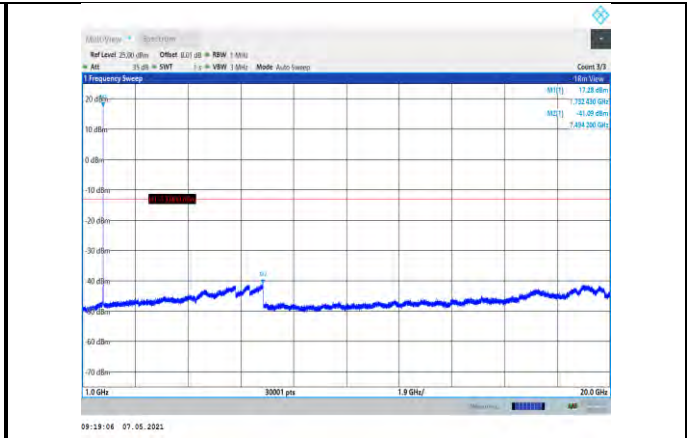

Band4-1413-1000~20000MHz