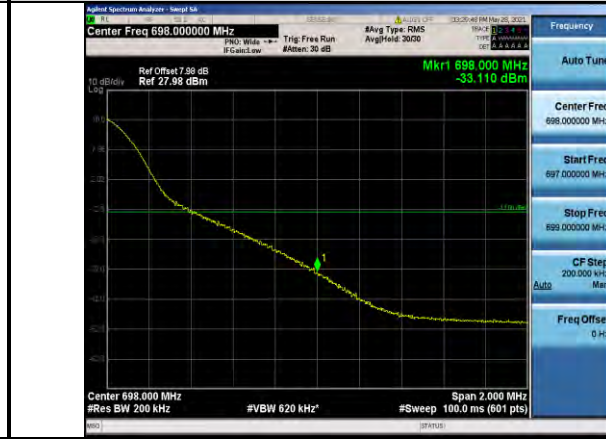

Band71-20MHz-16QAM-133222-100RB#0

Band71-20MHz-QPSK-133372-100RB#0

Band71-20MHz-16QAM-133372-1RB#99

Band71-20MHz-16QAM-133222-1RB#0

Band71-20MHz-16QAM-133372-100RB#0

11. APPENDIX E: TEST RESULTS OF CONDUCTED SPURIOUS EMISSION