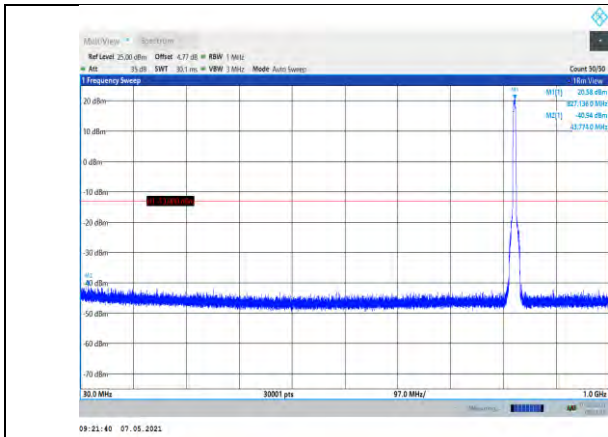

Band5-4132-30~1000MHz