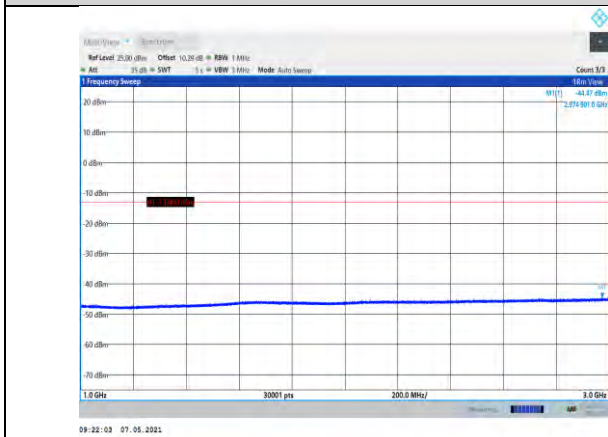

Test Graphs:

WCDMA:

Band2-9262-30~1000MHz

Band2-9262-1000~20000MHz

Band2-9400-30~1000MHz

Band2-9400-1000~20000MHz

Band2-9538-30~1000MHz

Band2-9538-1000~20000MHz

Band4-1312-30~1000MHz

Band4-1413-1000~20000MHz

Band4-1312-1000~20000MHz

Band4-1513-30~1000MHz

Band4-1413-30~1000MHz

Band4-1513-1000~20000MHz

Band5-4132-30~1000MHz

Band5-4182-30~1000MHz

Band5-4132-1000~3000MHz

Band5-4182-1000~3000MHz

Band5-4132-3000~10000MHz

Band5-4182-3000~10000MHz

Band5-4233-30~1000MHz

Band5-4233-1000~3000MHz

Band5-4233-3000~10000MHz

LTE: