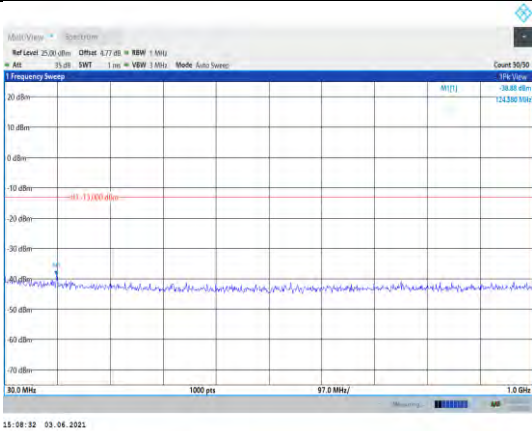

Band5-4132-1000~3000MHz

Band5-4182-1000~3000MHz

Band5-4132-3000~10000MHz

Band5-4182-3000~10000MHz

Band5-4233-30~1000MHz

Band5-4233-1000~3000MHz

Band5-4233-3000~10000MHz

LTE: