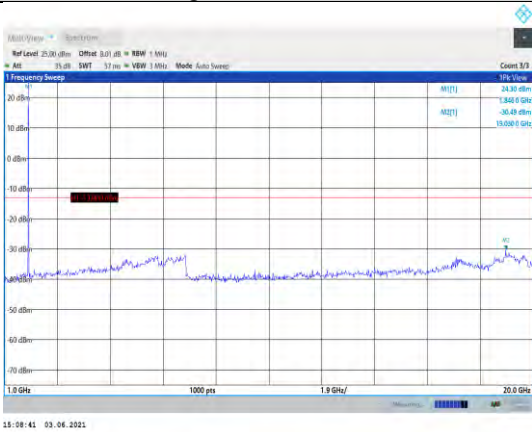

Band2-1.4MHz-16QAM-18607-1RB#0-
Range1:30~1000MHz