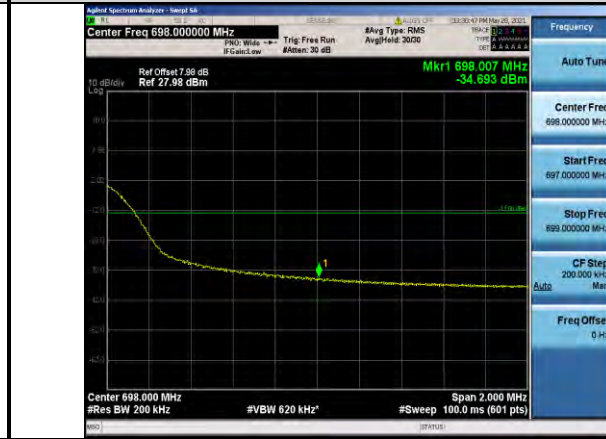

Band71-20MHz-16QAM-133222-100RB#0

Band71-20MHz-QPSK-133372-100RB#0

Band71-20MHz-16QAM-133372-1RB#99

Band71-20MHz-16QAM-133222-1RB#0

Band71-20MHz-16QAM-133372-100RB#0

11. APPENDIX E: TEST RESULTS OF CONDUCTED SPURIOUS EMISSION

Test Graphs:

WCDMA:

Band2-9262-30~1000MHz

Band2-9262-1000~20000MHz

Band2-9400-30~1000MHz

Band2-9400-1000~20000MHz

Band2-9538-30~1000MHz

Band2-9538-1000~20000MHz