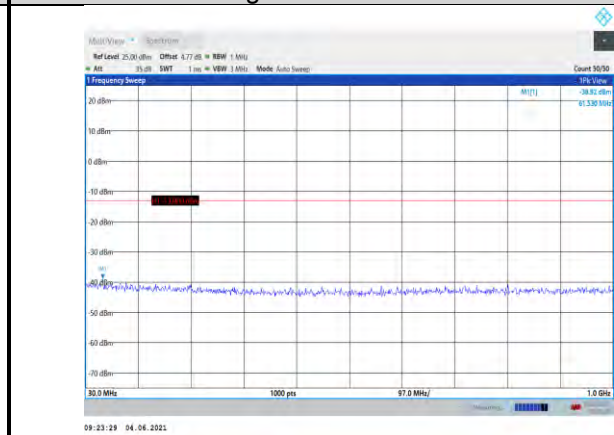

Band4-20MHz-QPSK-20175-1RB#0-
Range2:1000~20000MHz