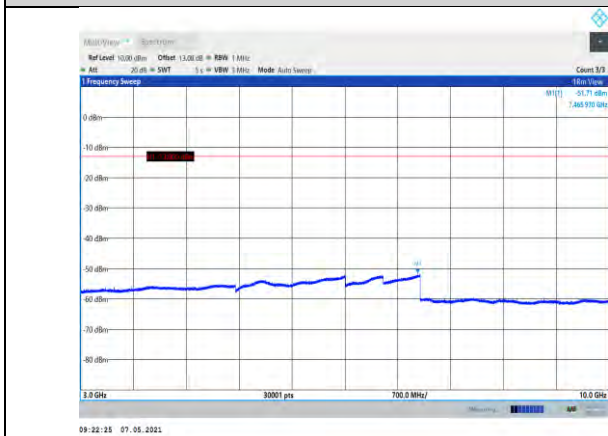

Test Graphs:

WCDMA:

Band2-9262-30~1000MHz

Band2-9262-1000~20000MHz

Band2-9400-30~1000MHz

Band2-9400-1000~20000MHz

Band2-9538-30~1000MHz

Band2-9538-1000~20000MHz

Band4-1312-30~1000MHz

Band4-1413-1000~20000MHz

Band4-1312-1000~20000MHz

Band4-1513-30~1000MHz

Band4-1413-30~1000MHz

Band4-1513-1000~20000MHz

Band5-4132-30~1000MHz

Band5-4182-30~1000MHz

Band5-4132-1000~3000MHz

Band5-4182-1000~3000MHz

Band5-4132-3000~10000MHz

Band5-4182-3000~10000MHz

Band5-4233-30~1000MHz

Band5-4233-1000~3000MHz

Band5-4233-3000~10000MHz

LTE: