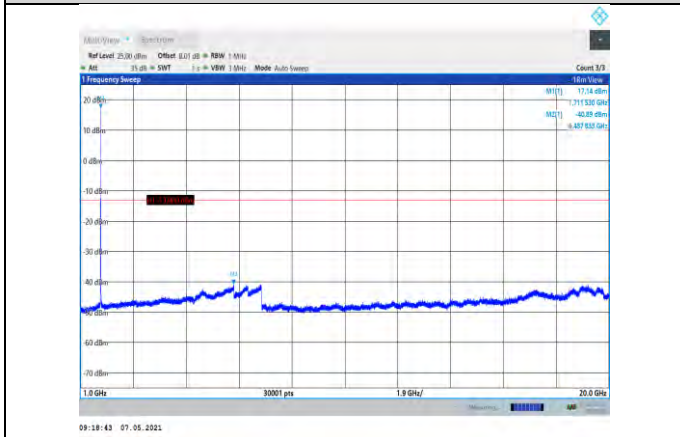

Band4-1312-1000~20000MHz