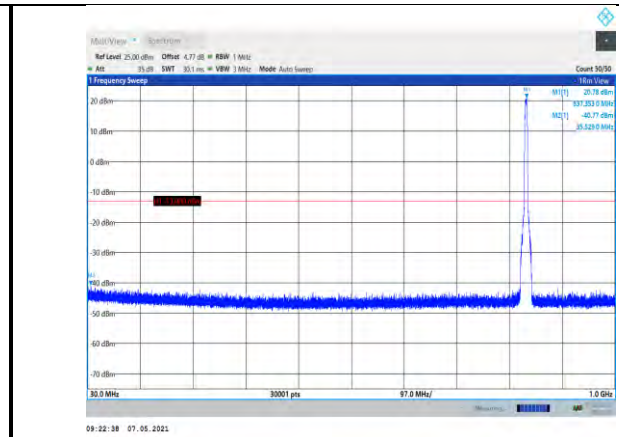

Band5-4182-30~1000MHz