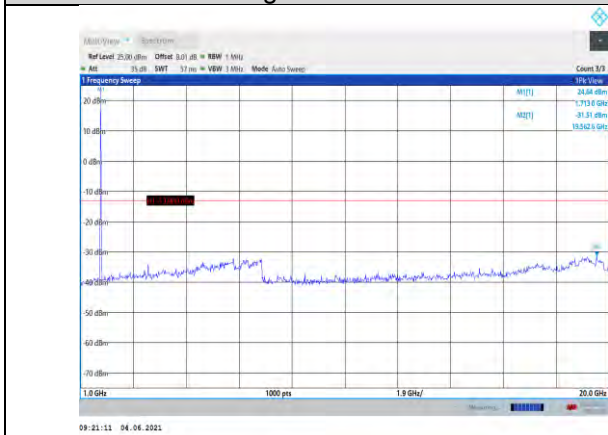

Band4-20MHz-QPSK-20050-1RB#0-
Range1:30~1000MHz