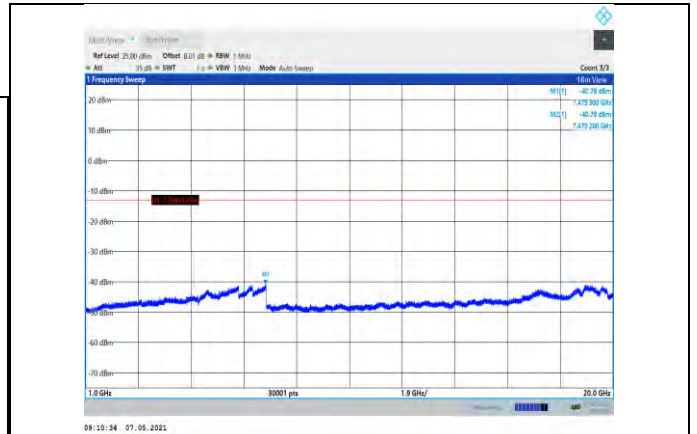

Test Graphs:

WCDMA:

Band2-9262-30~1000MHz

Band2-9262-1000~20000MHz

Band2-9400-30~1000MHz

Band2-9400-1000~20000MHz

Band2-9538-30~1000MHz

Band2-9538-1000~20000MHz