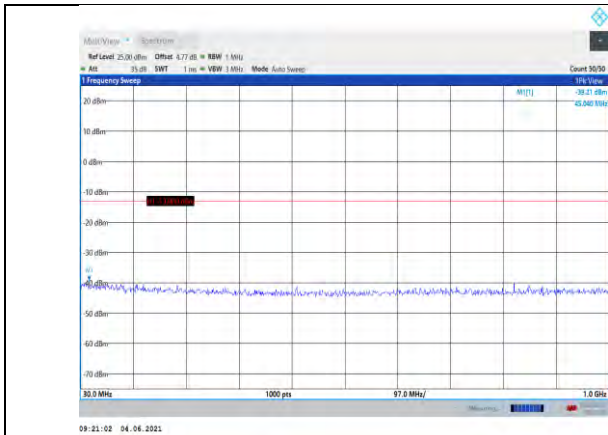

**Band4-15MHz-16QAM-20025-1RB#0-
Range2:1000~20000MHz**

**Band4-15MHz-16QAM-20325-1RB#0-
Range1:30~1000MHz**

**Band4-15MHz-16QAM-20175-1RB#0-
Range1:30~1000MHz**

**Band4-15MHz-16QAM-20325-1RB#0-
Range2:1000~20000MHz**