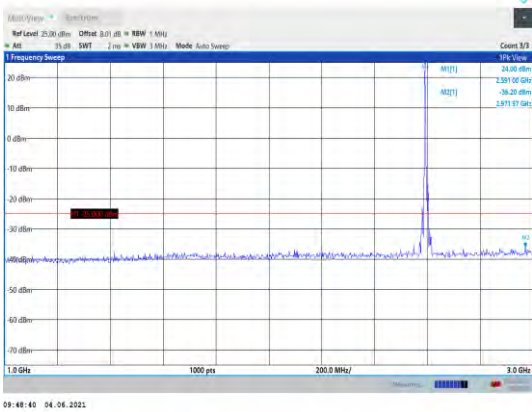

Band41-5MHz-16QAM-40620-1RB#0-
Range1:30~1000MHz