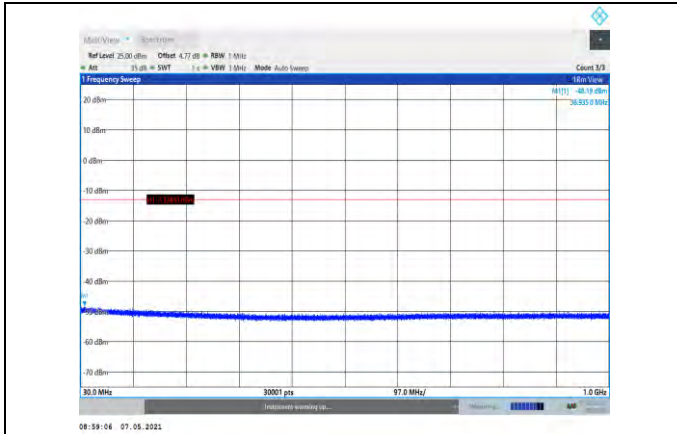

Test Graphs:

WCDMA:

Band2-9262-30~1000MHz

Band2-9262-1000~20000MHz

Band2-9400-30~1000MHz

Band2-9400-1000~20000MHz

Band2-9538-30~1000MHz

Band2-9538-1000~20000MHz