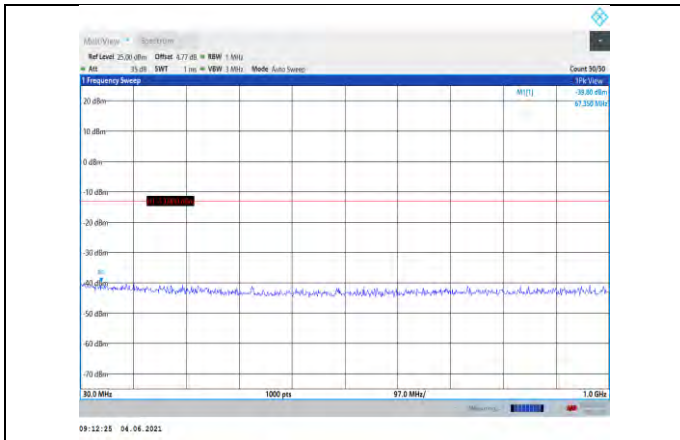

**Band4-5MHz-16QAM-20175-1RB#0-
Range1:30~1000MHz**