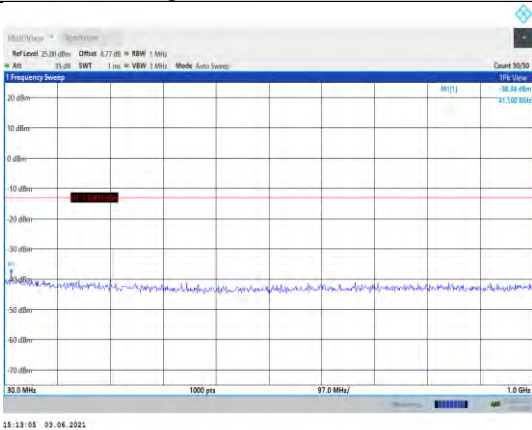

Band5-4132-1000~3000MHz

Band5-4182-1000~3000MHz

Band5-4132-3000~10000MHz

Band5-4182-3000~10000MHz

Band5-4233-30~1000MHz

Band5-4233-1000~3000MHz

Band5-4233-3000~10000MHz

LTE:

Band2-1.4MHz-16QAM-18607-1RB#0-
Range1:30~1000MHz

Band2-1.4MHz-16QAM-18900-1RB#0-
Range2:1000~20000MHz

Band2-1.4MHz-16QAM-18607-1RB#0-
Range2:1000~20000MHz

Band2-1.4MHz-16QAM-19193-1RB#0-
Range1:30~1000MHz