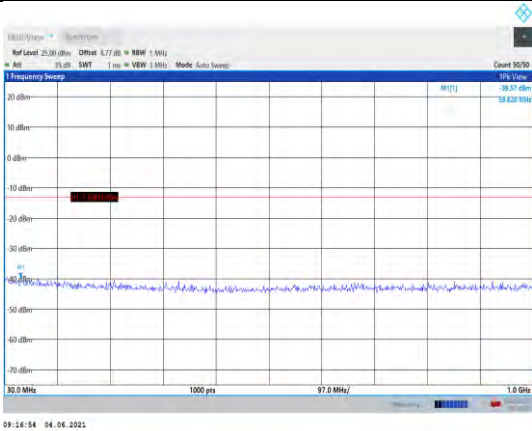

**Band4-15MHz-QPSK-20175-1RB#0-
Range1:30~1000MHz**