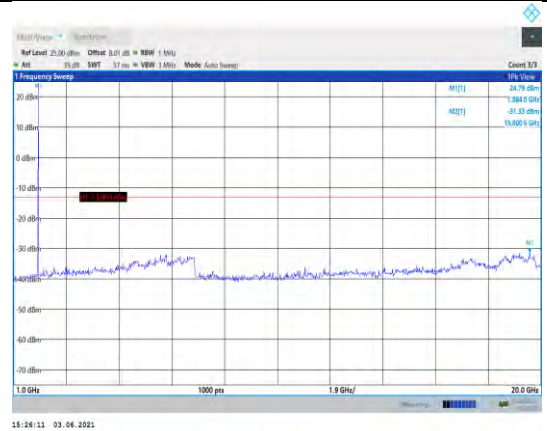

Band2-1.4MHz-16QAM-19193-1RB#0-
Range2:1000~20000MHz