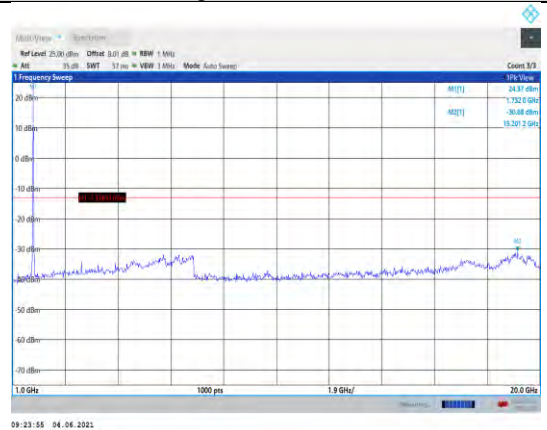

Band4-20MHz-16QAM-20300-1RB#0-
Range1:30~1000MHz