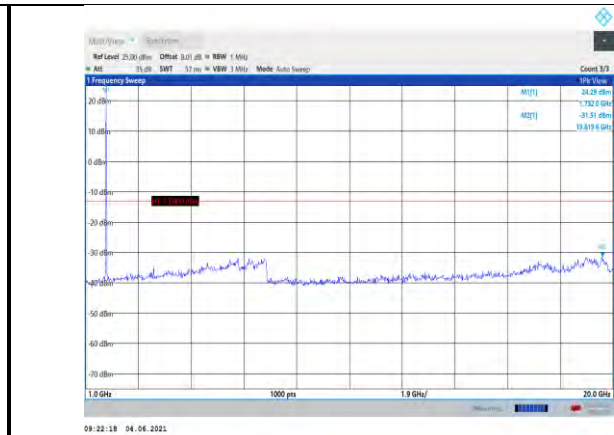

**Band4-15MHz-16QAM-20325-1RB#0-
Range2:1000~20000MHz**