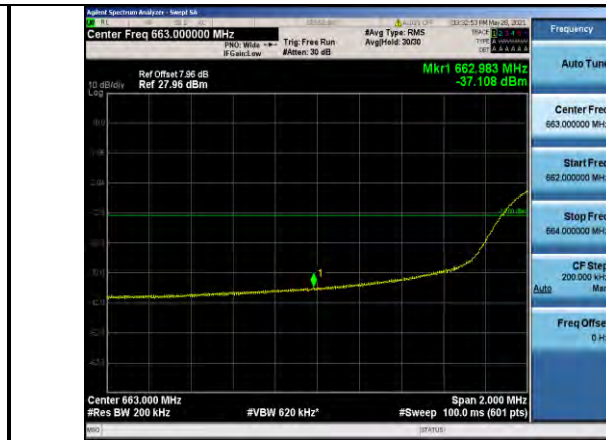

Band71-20MHz-16QAM-133222-100RB#0