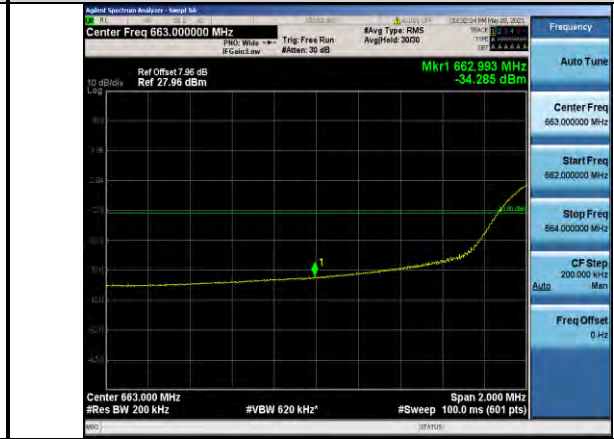

Band71-20MHz-QPSK-133222-100RB#0