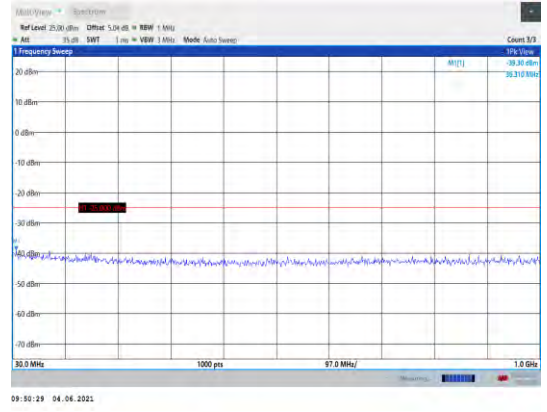

Band41-5MHz-16QAM-40620-1RB#0-
Range3:3000~26000MHz