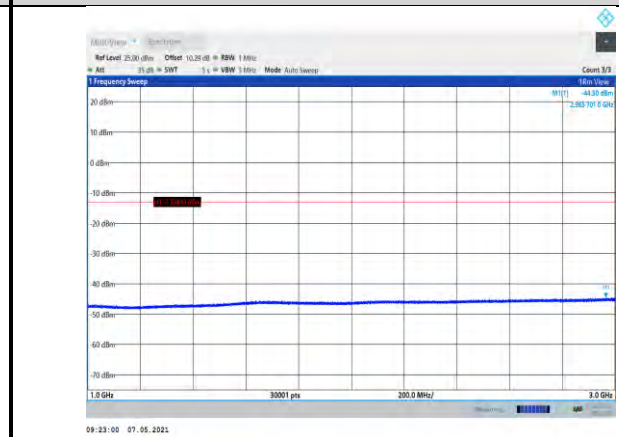

Band5-4132-1000~3000MHz

Band5-4182-1000~3000MHz

Band5-4132-3000~10000MHz

Band5-4182-3000~10000MHz

Band5-4233-30~1000MHz

Band5-4233-1000~3000MHz

Band5-4233-3000~10000MHz

LTE: