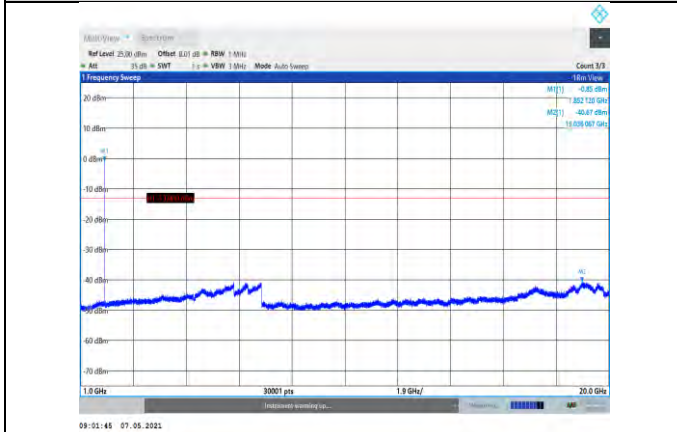

Band71-20MHz-16QAM-133222-100RB#0

Band71-20MHz-QPSK-133372-100RB#0

Band71-20MHz-16QAM-133372-1RB#99

Band71-20MHz-16QAM-133222-1RB#0

Band71-20MHz-16QAM-133372-100RB#0

11. APPENDIX E: TEST RESULTS OF CONDUCTED SPURIOUS EMISSION

Test Graphs:

WCDMA:

Band2-9262-30~1000MHz

Band2-9262-1000~20000MHz

Band2-9400-30~1000MHz

Band2-9400-1000~20000MHz

Band2-9538-30~1000MHz

Band2-9538-1000~20000MHz