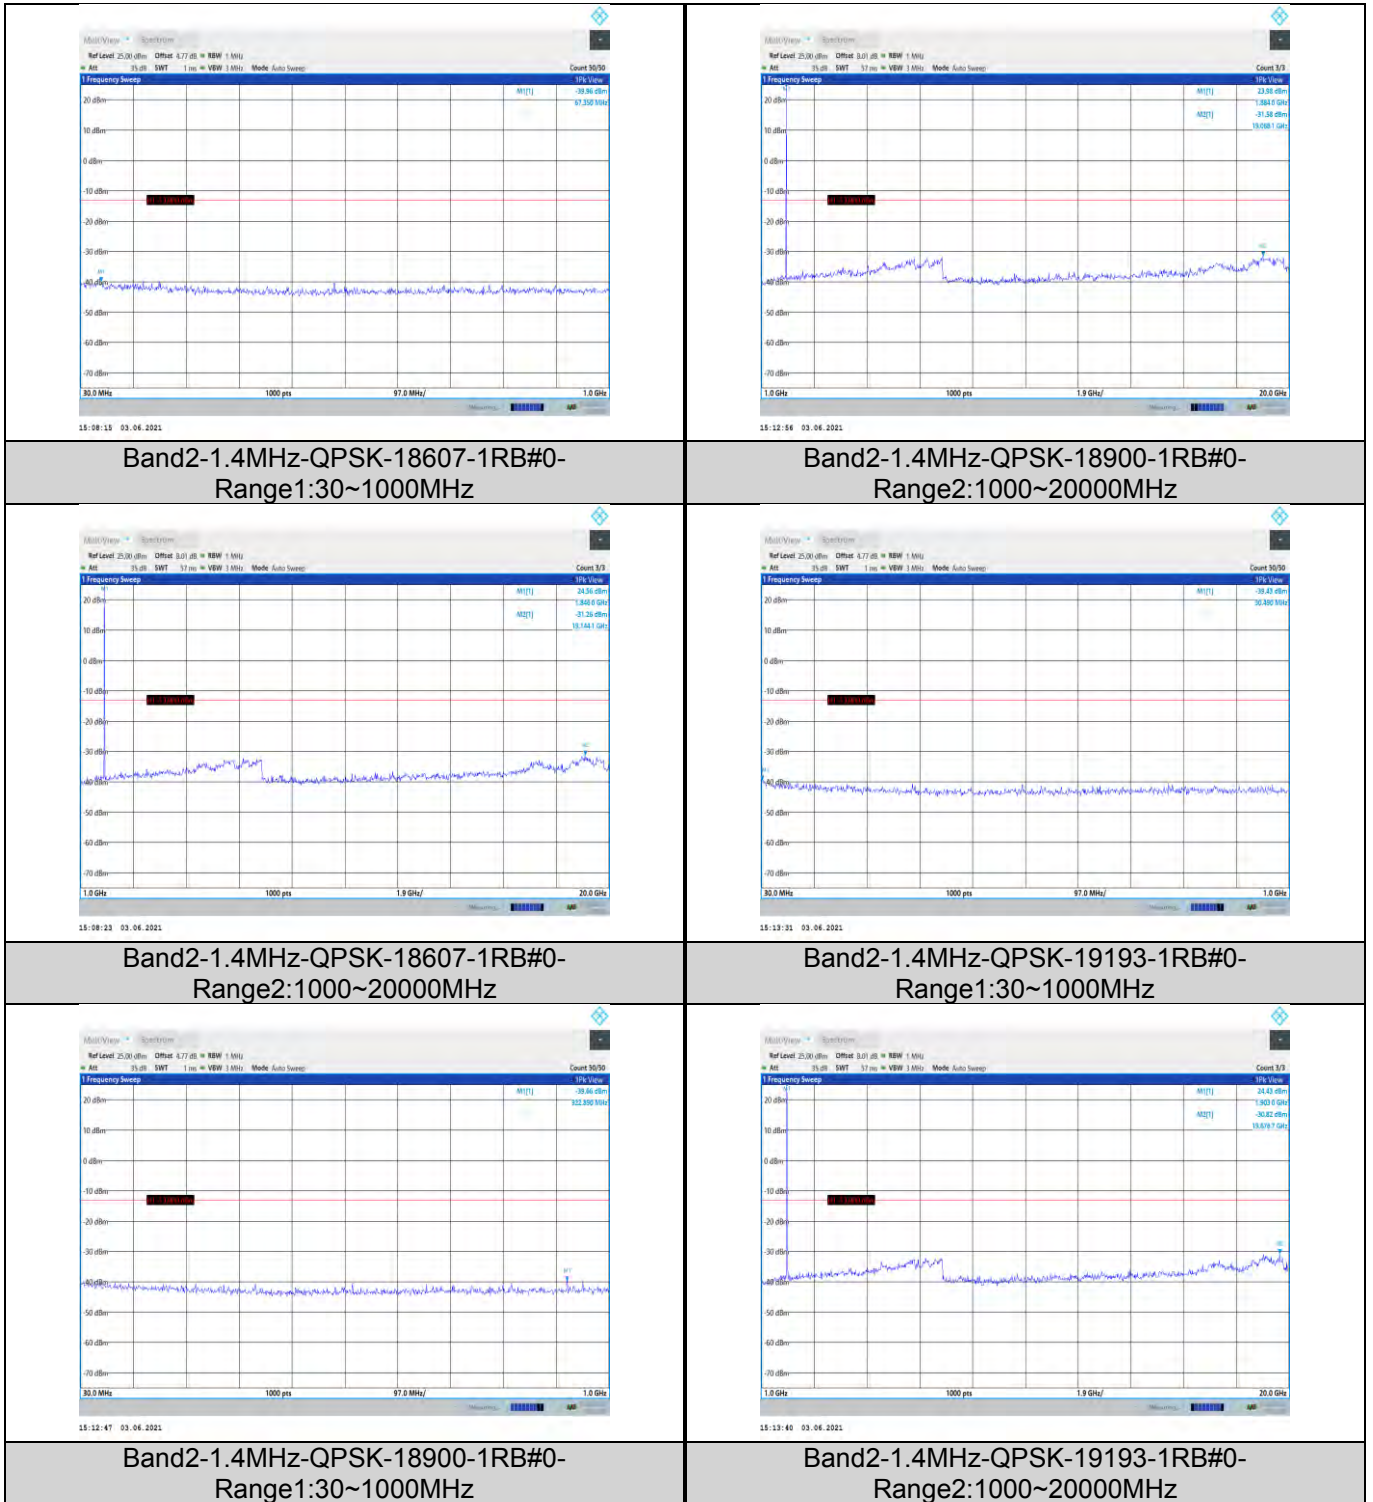

Band5-4132-1000~3000MHz

Band5-4182-1000~3000MHz

Band5-4132-3000~10000MHz

Band5-4182-3000~10000MHz

Band5-4233-30~1000MHz

Band5-4233-1000~3000MHz

Band5-4233-3000~10000MHz

LTE: