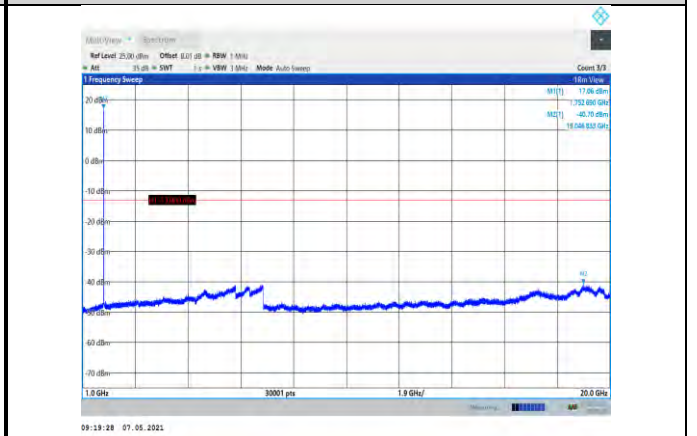

Test Graphs:

WCDMA:

Band2-9262-30~1000MHz

Band2-9262-1000~20000MHz

Band2-9400-30~1000MHz

Band2-9400-1000~20000MHz

Band2-9538-30~1000MHz

Band2-9538-1000~20000MHz

Band4-1312-30~1000MHz

Band4-1413-1000~20000MHz

Band4-1312-1000~20000MHz

Band4-1513-30~1000MHz

Band4-1413-30~1000MHz

Band4-1513-1000~20000MHz

Band5-4132-30~1000MHz

Band5-4182-30~1000MHz

Band5-4132-1000~3000MHz

Band5-4182-1000~3000MHz

Band5-4132-3000~10000MHz

Band5-4182-3000~10000MHz

Band5-4233-30~1000MHz

Band5-4233-1000~3000MHz

Band5-4233-3000~10000MHz

LTE: