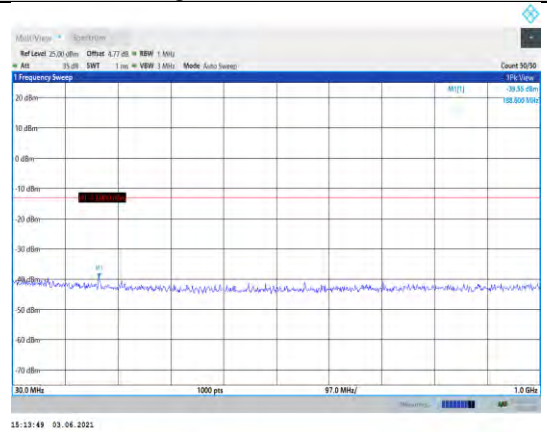

Band2-1.4MHz-16QAM-18900-1RB#0-
Range2:1000~20000MHz