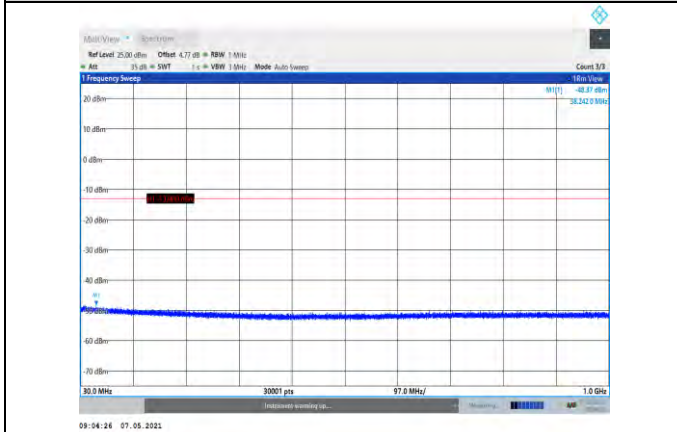

Test Graphs:

WCDMA:

Band2-9262-30~1000MHz

Band2-9262-1000~20000MHz

Band2-9400-30~1000MHz

Band2-9400-1000~20000MHz

Band2-9538-30~1000MHz

Band2-9538-1000~20000MHz