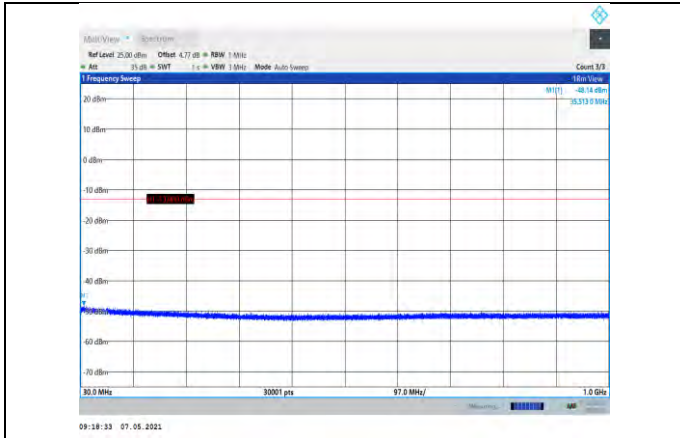

Test Graphs:

WCDMA:

Band2-9262-30~1000MHz

Band2-9262-1000~20000MHz

Band2-9400-30~1000MHz

Band2-9400-1000~20000MHz

Band2-9538-30~1000MHz

Band2-9538-1000~20000MHz