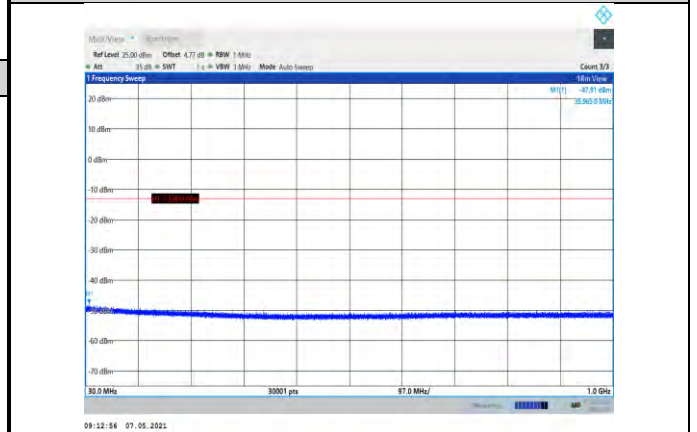

Test Graphs:

WCDMA:

Band2-9262-30~1000MHz

Band2-9262-1000~20000MHz

Band2-9400-30~1000MHz

Band2-9400-1000~20000MHz

Band2-9538-30~1000MHz

Band2-9538-1000~20000MHz