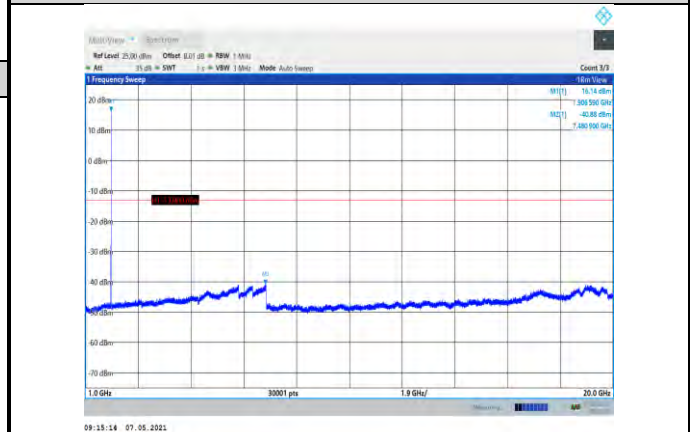

Test Graphs:

WCDMA:

Band2-9262-30~1000MHz

Band2-9262-1000~20000MHz

Band2-9400-30~1000MHz

Band2-9400-1000~20000MHz

Band2-9538-30~1000MHz

Band2-9538-1000~20000MHz