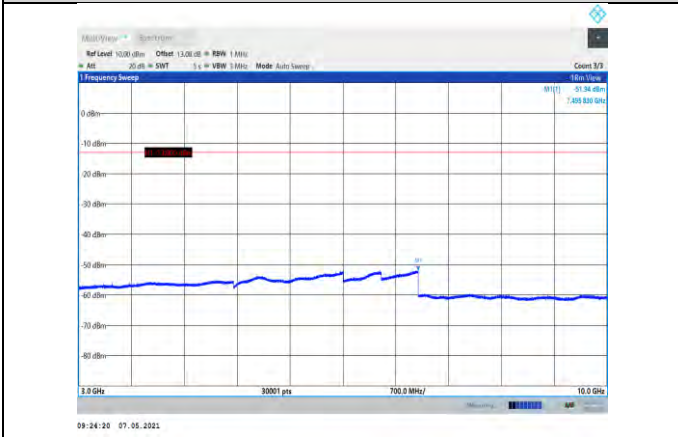

Band5-4132-1000~3000MHz

Band5-4182-1000~3000MHz

Band5-4132-3000~10000MHz

Band5-4182-3000~10000MHz

Band5-4233-30~1000MHz

Band5-4233-1000~3000MHz

Band5-4233-3000~10000MHz

LTE: