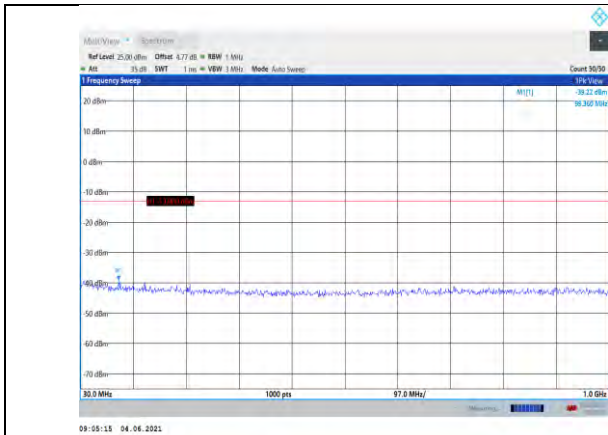

**Band4-1.4MHz-16QAM-20175-1RB#0-
Range1:30~1000MHz**