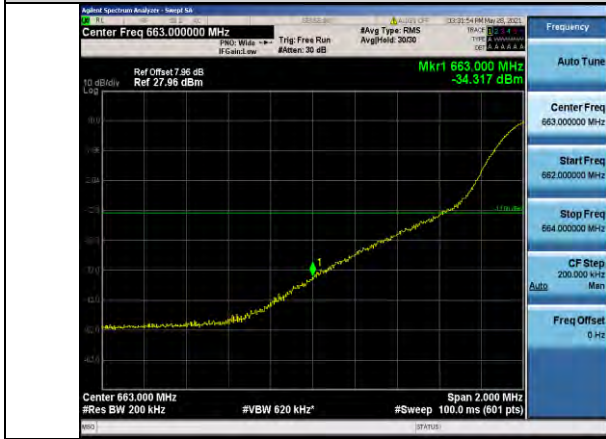

Band71-20MHz-16QAM-133222-100RB#0

Band71-20MHz-QPSK-133372-100RB#0

Band71-20MHz-16QAM-133372-1RB#99

Band71-20MHz-16QAM-133222-1RB#0

Band71-20MHz-16QAM-133372-100RB#0

11. APPENDIX E: TEST RESULTS OF CONDUCTED SPURIOUS EMISSION