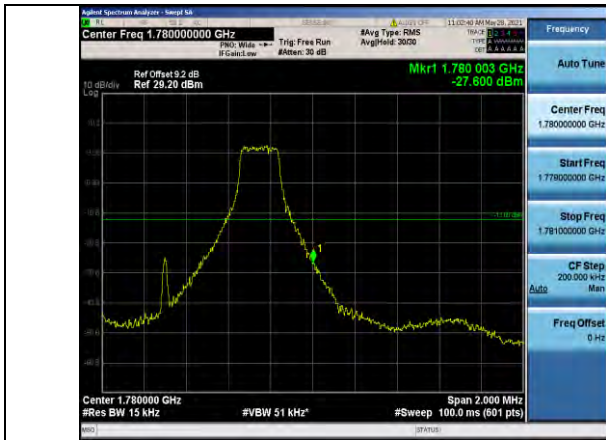

Band41-20MHz-16QAM-39750-100RB#0

Band66-1.4MHz-QPSK-131979-1RB#0

Band41-20MHz-16QAM-41490-1RB#0

Band66-1.4MHz-QPSK-131979-6RB#0

Band66-1.4MHz-QPSK-132665-1RB#5

Band66-1.4MHz-16QAM-131979-6RB#0

Band66-1.4MHz-QPSK-132665-6RB#0