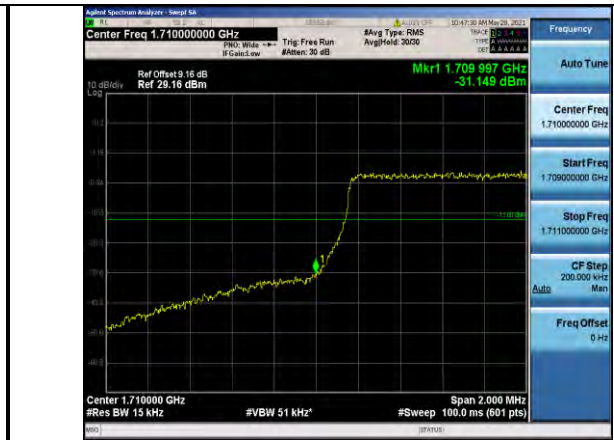

Band41-20MHz-16QAM-39750-100RB#0

Band66-1.4MHz-QPSK-131979-1RB#0

Band41-20MHz-16QAM-41490-1RB#0

Band66-1.4MHz-QPSK-131979-6RB#0

Band66-1.4MHz-QPSK-132665-1RB#5

Band66-1.4MHz-16QAM-131979-6RB#0

Band66-1.4MHz-QPSK-132665-6RB#0