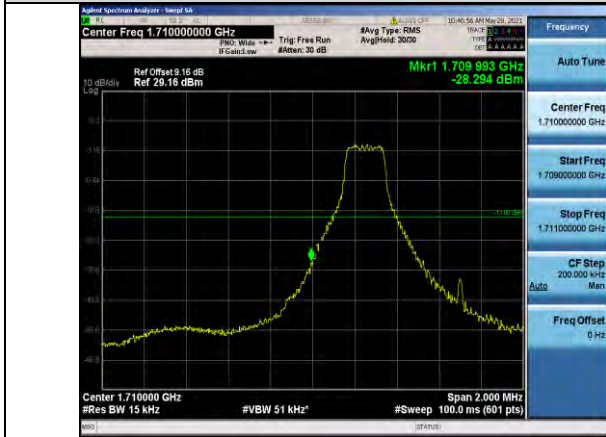

Band66-1.4MHz-QPSK-132665-6RB#0

Band66-1.4MHz-16QAM-131979-1RB#0