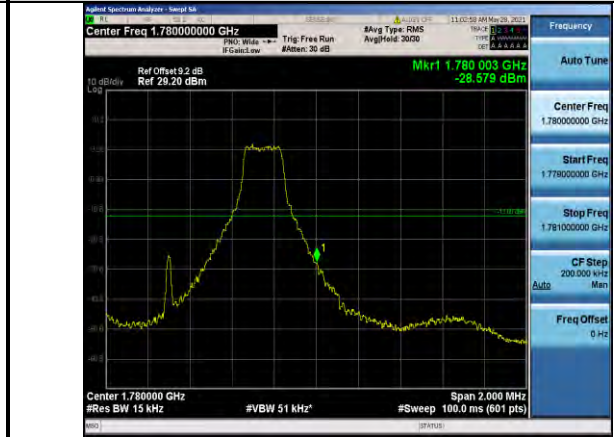

Band41-20MHz-16QAM-39750-100RB#0

Band66-1.4MHz-QPSK-131979-1RB#0

Band41-20MHz-16QAM-41490-1RB#0

Band66-1.4MHz-QPSK-131979-6RB#0

Band66-1.4MHz-QPSK-132665-1RB#5

Band66-1.4MHz-16QAM-131979-6RB#0

Band66-1.4MHz-QPSK-132665-6RB#0