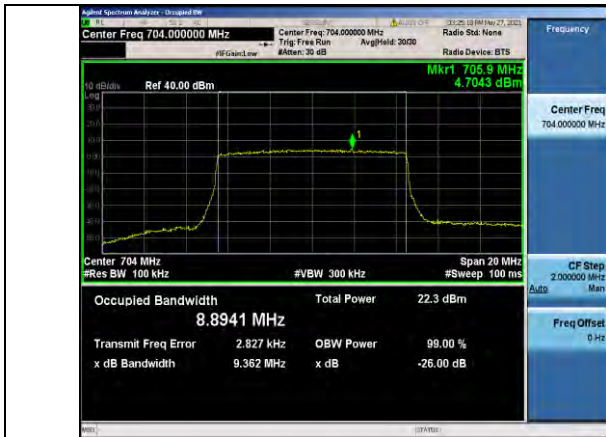

Band12-5MHz-QPSK-23035-25RB#0-4.4720

Band12-5MHz-16QAM-23035-25RB#0-4.4713

Band12-5MHz-QPSK-23095-25RB#0-4.4785

Band12-5MHz-16QAM-23095-25RB#0-4.4761

Band12-5MHz-QPSK-23155-25RB#0-4.4696

Band12-5MHz-16QAM-23155-25RB#0-4.4720