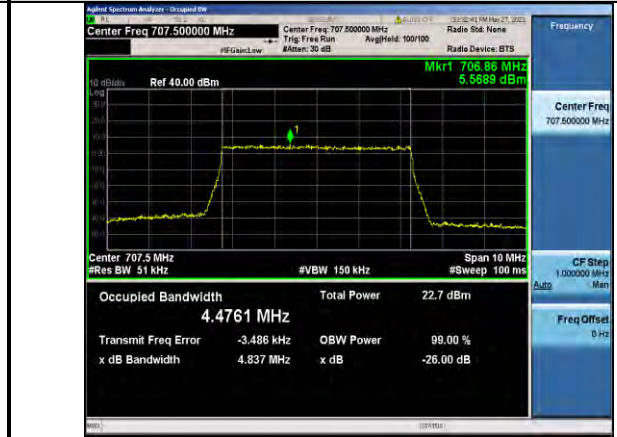

Band12-5MHz-QPSK-23035-25RB#0-4.4720

Band12-5MHz-16QAM-23035-25RB#0-4.4713

Band12-5MHz-QPSK-23095-25RB#0-4.4785

Band12-5MHz-16QAM-23095-25RB#0-4.4761

Band12-5MHz-QPSK-23155-25RB#0-4.4696

Band12-5MHz-16QAM-23155-25RB#0-4.4720