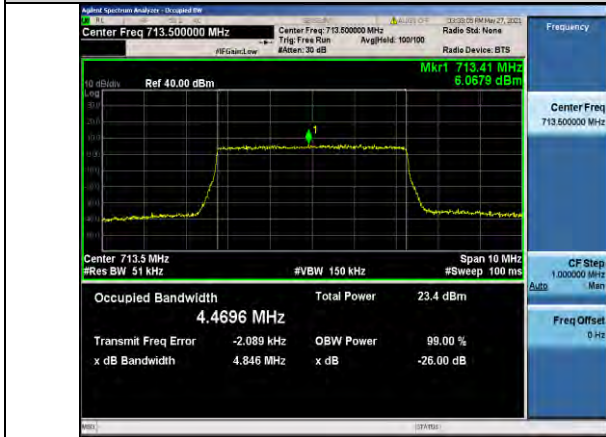

Band12-5MHz-QPSK-23035-25RB#0-4.4720

Band12-5MHz-16QAM-23035-25RB#0-4.4713

Band12-5MHz-QPSK-23095-25RB#0-4.4785

Band12-5MHz-16QAM-23095-25RB#0-4.4761

Band12-5MHz-QPSK-23155-25RB#0-4.4696

Band12-5MHz-16QAM-23155-25RB#0-4.4720