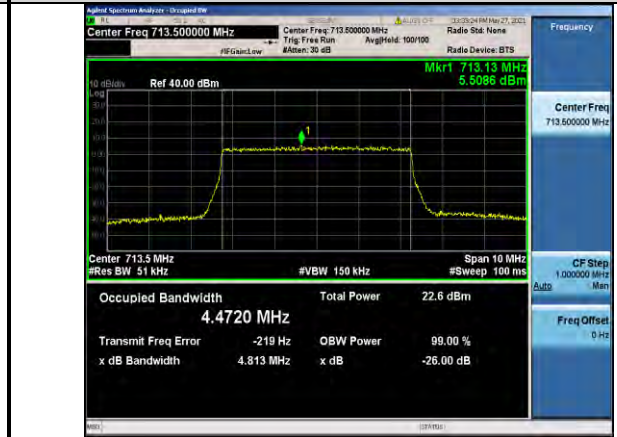

Band12-5MHz-QPSK-23035-25RB#0-4.4720

Band12-5MHz-16QAM-23035-25RB#0-4.4713

Band12-5MHz-QPSK-23095-25RB#0-4.4785

Band12-5MHz-16QAM-23095-25RB#0-4.4761

Band12-5MHz-QPSK-23155-25RB#0-4.4696

Band12-5MHz-16QAM-23155-25RB#0-4.4720