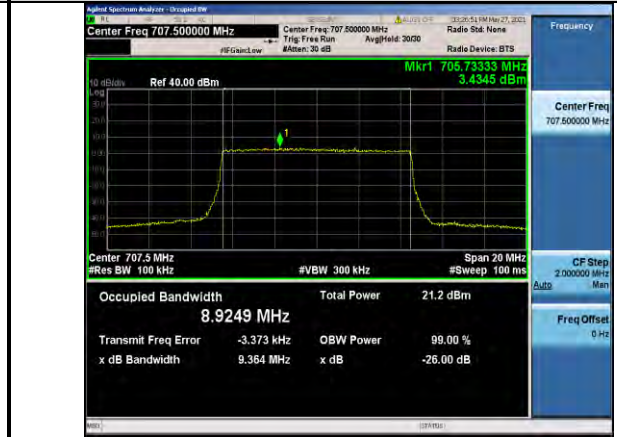

Band12-10MHz-16QAM-23095-50RB#0-8.9249