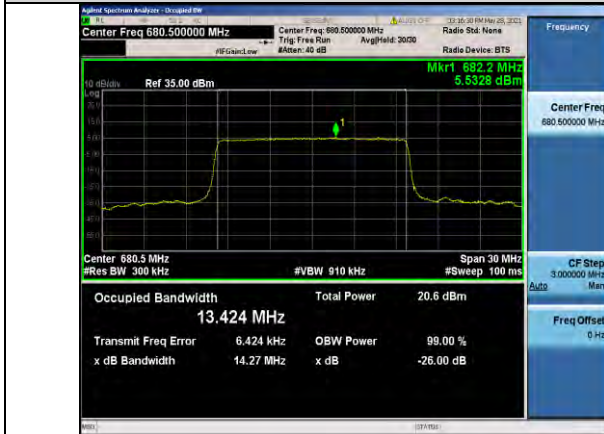

Band71-15MHz-16QAM-133297-75RB#0-13.424