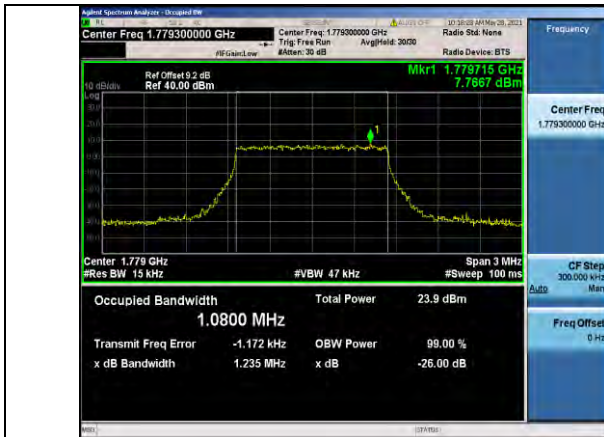

Band41-20MHz-QPSK-41490-100RB#0-17.893

Band41-20MHz-16QAM-41490-100RB#0-17.874

Band41-20MHz-16QAM-39750-100RB#0-17.871

Band66-1.4MHz-QPSK-131979-6RB#0-1.0788

Band41-20MHz-16QAM-40620-100RB#0-17.880

Band66-1.4MHz-QPSK-132322-6RB#0-1.0782