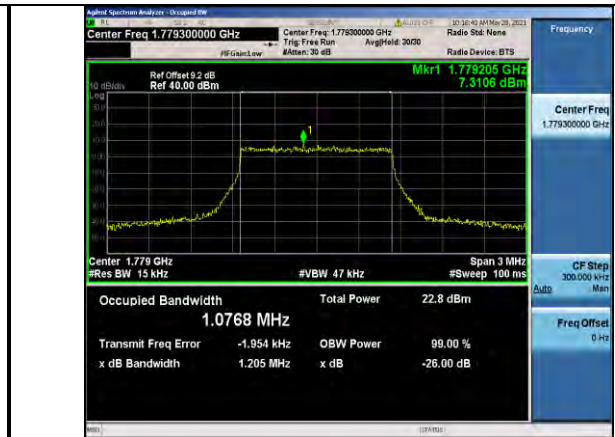

Band66-1.4MHz-16QAM-132665-6RB#0-1.0768