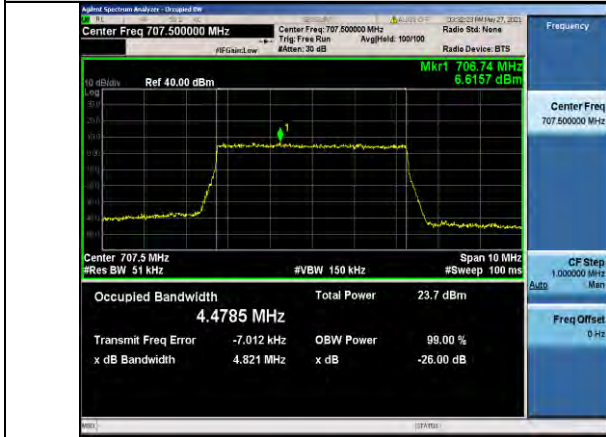

Band12-5MHz-QPSK-23035-25RB#0-4.4720

Band12-5MHz-16QAM-23035-25RB#0-4.4713

Band12-5MHz-QPSK-23095-25RB#0-4.4785

Band12-5MHz-16QAM-23095-25RB#0-4.4761

Band12-5MHz-QPSK-23155-25RB#0-4.4696

Band12-5MHz-16QAM-23155-25RB#0-4.4720