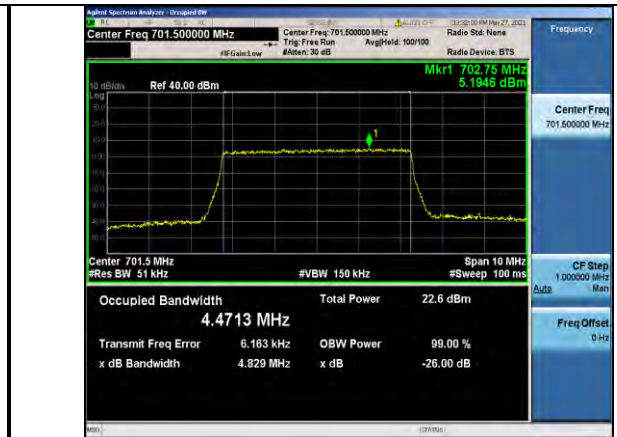

Band12-5MHz-QPSK-23035-25RB#0-4.4720

Band12-5MHz-16QAM-23035-25RB#0-4.4713

Band12-5MHz-QPSK-23095-25RB#0-4.4785

Band12-5MHz-16QAM-23095-25RB#0-4.4761

Band12-5MHz-QPSK-23155-25RB#0-4.4696

Band12-5MHz-16QAM-23155-25RB#0-4.4720