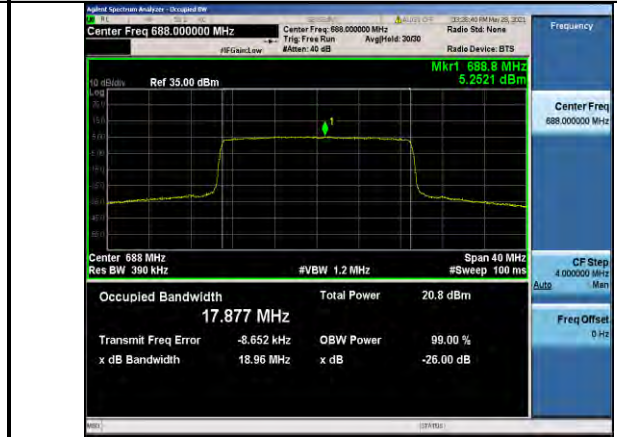

Band71-20MHz-QPSK-133372-100RB#0-17.889

Band71-20MHz-16QAM-133322-100RB#0-17.860

Band71-20MHz-16QAM-133222-100RB#0-17.858

Band71-20MHz-16QAM-133372-100RB#0-17.877

10. APPENDIX D: TEST RESULTS OF CONDUCTED BAND EDGE