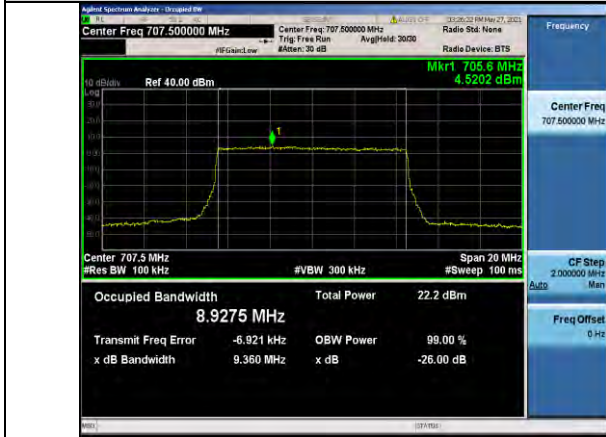

Band12-10MHz-QPSK-23095-50RB#0-8.9275