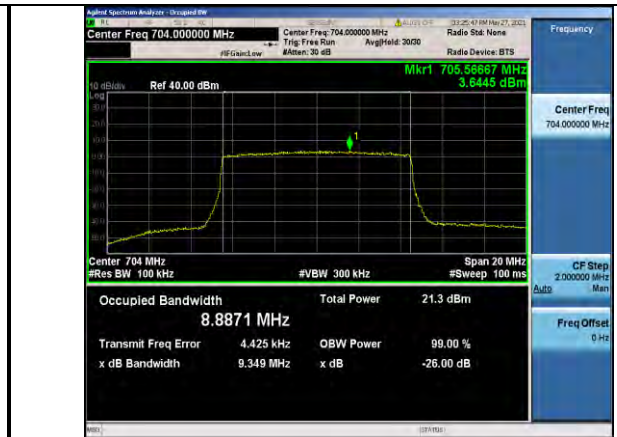

Band12-10MHz-16QAM-23060-50RB#0-8.8871