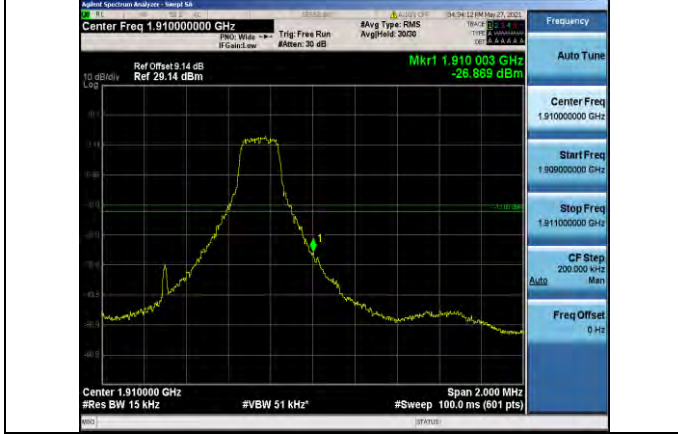

Test Graphs:

WCDMA:

Band2-9262

Band2-9538

Band4-1312

Band4-1513

Band5-4132

Band5-4233

LTE:

Band2-1.4MHz-QPSK-18607-1RB#0

Band2-1.4MHz-QPSK-18607-6RB#0

Band2-1.4MHz-QPSK-19193-1RB#5

Band2-1.4MHz-QPSK-19193-6RB#0

Band2-1.4MHz-16QAM-18607-1RB#0

Band2-1.4MHz-16QAM-18607-6RB#0

Band2-1.4MHz-16QAM-19193-1RB#5