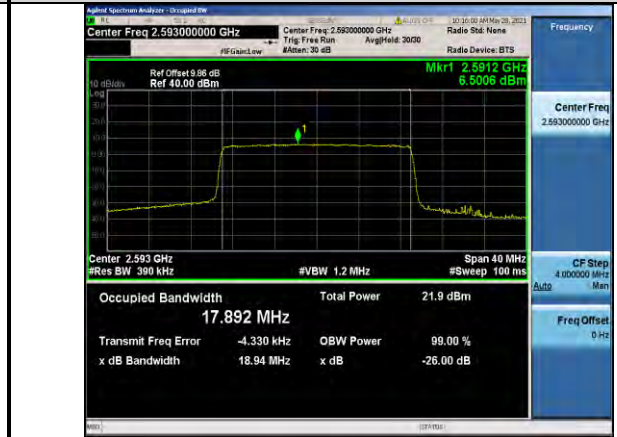

Band41-15MHz-QPSK-41515-75RB#0-13.441

Band41-15MHz-16QAM-41515-75RB#0-13.432

Band41-15MHz-16QAM-39725-75RB#0-13.428

Band41-20MHz-QPSK-39750-100RB#0-17.875

Band41-15MHz-16QAM-40620-75RB#0-13.433

Band41-20MHz-QPSK-40620-100RB#0-17.892