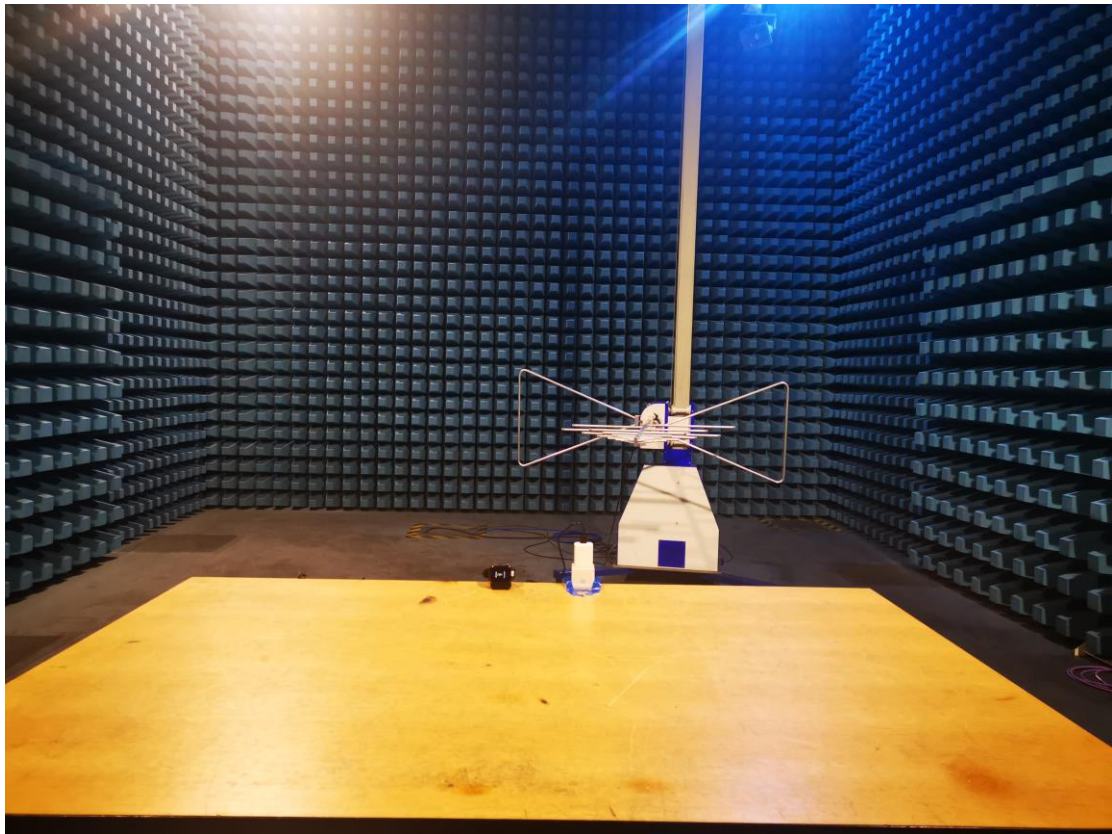

FCC Part15C Radiated Emission below 1GHz

-Front

-Rear

FCC Part15C Radiated Emission 1-18GHz

-Front

-Rear

FCC Part15C Radiated Emission 18-25GHz

-Front

-Rear

AC Conducted Emission Test Setup
-Front

-Rear