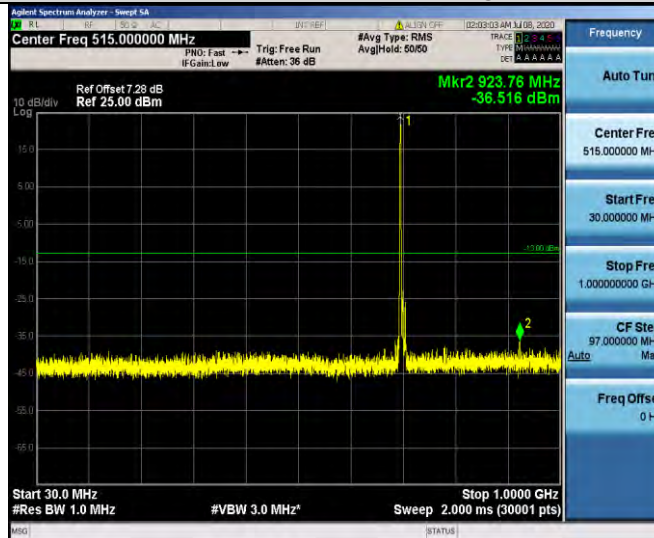

Band12-10MHz-16QAM-23095-1RB#0-Range1:30~1000MHz