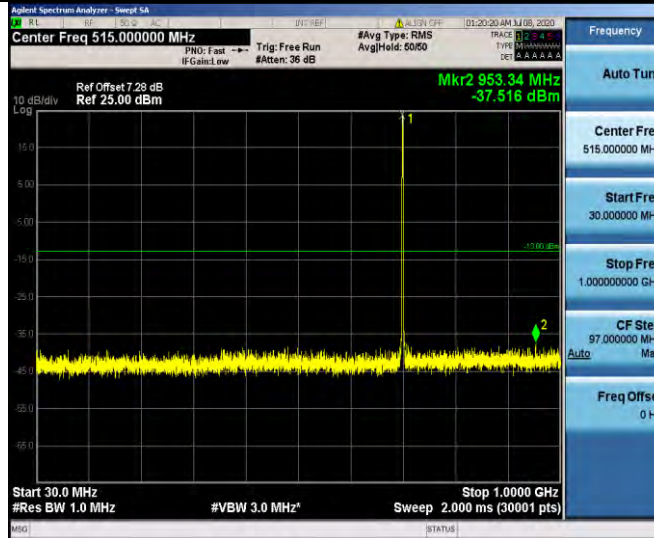

Band12-1.4MHz-16QAM-23095-1RB#0-Range1:30~1000MHz