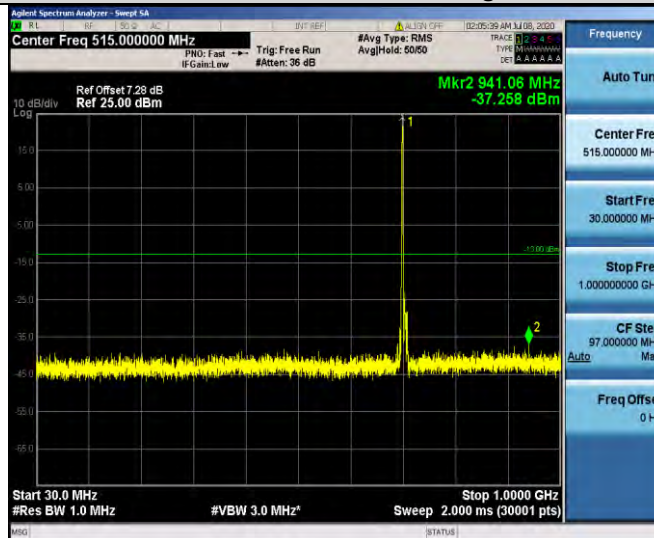

Band12-10MHz-16QAM-23130-1RB#0-Range1:30~1000MHz