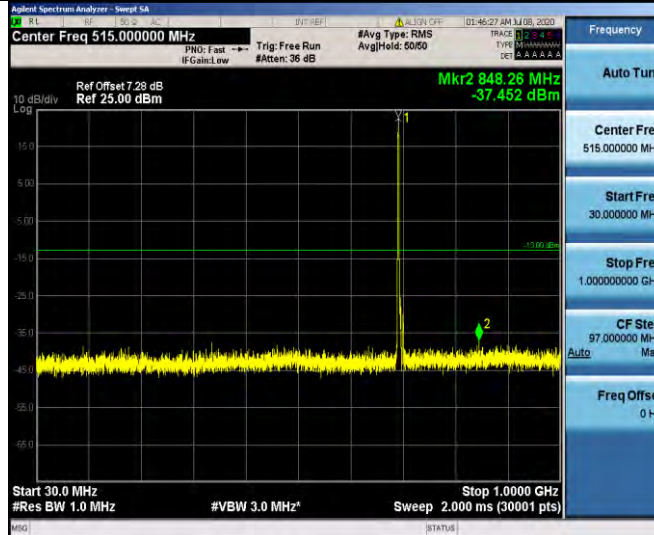

Band12-5MHz-16QAM-23035-1RB#0-Range1:30~1000MHz