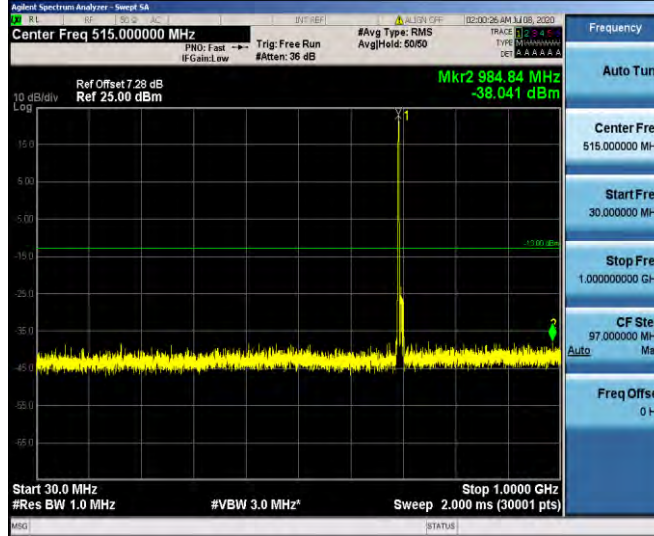

Band12-10MHz-16QAM-23060-1RB#0-Range1:30~1000MHz