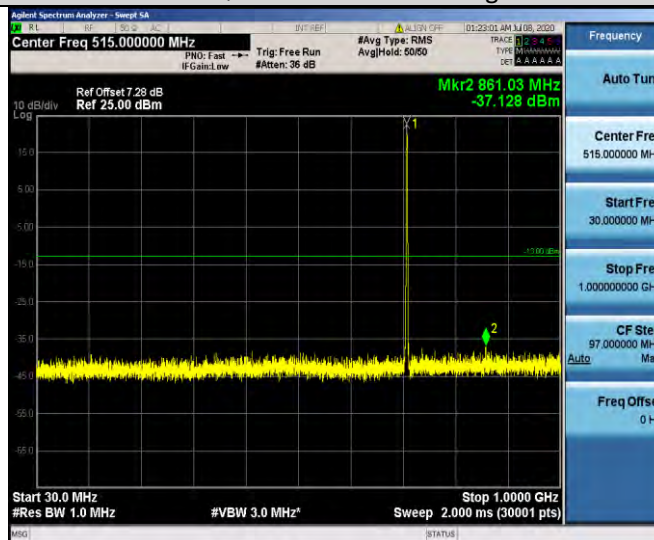

Band12-1.4MHz-16QAM-23173-1RB#0-Range1:30~1000MHz