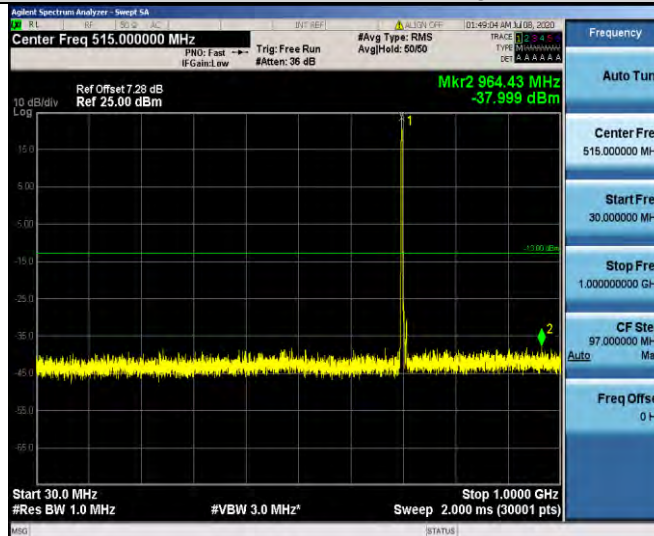

Band12-5MHz-16QAM-23095-1RB#0-Range1:30~1000MHz