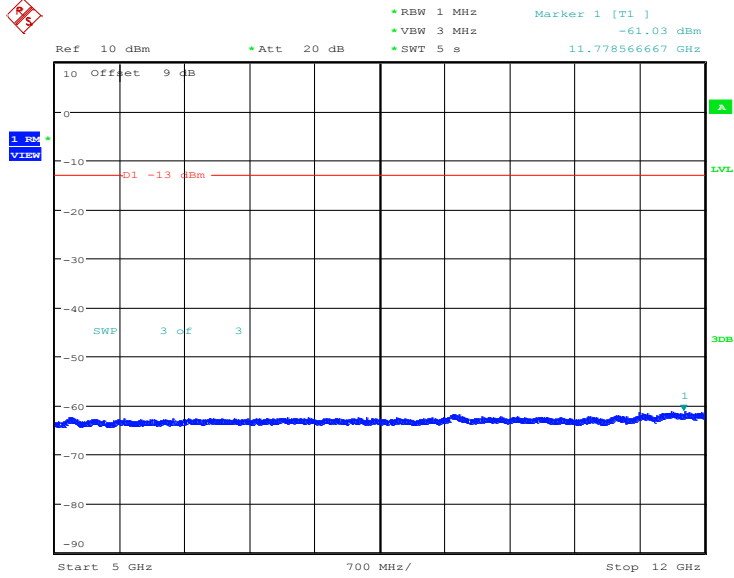

Band4-20MHz-QPSK-20050-1RB#0-Range3:5000~12000MHz

Date: 14.JUL.2020 13:28:02