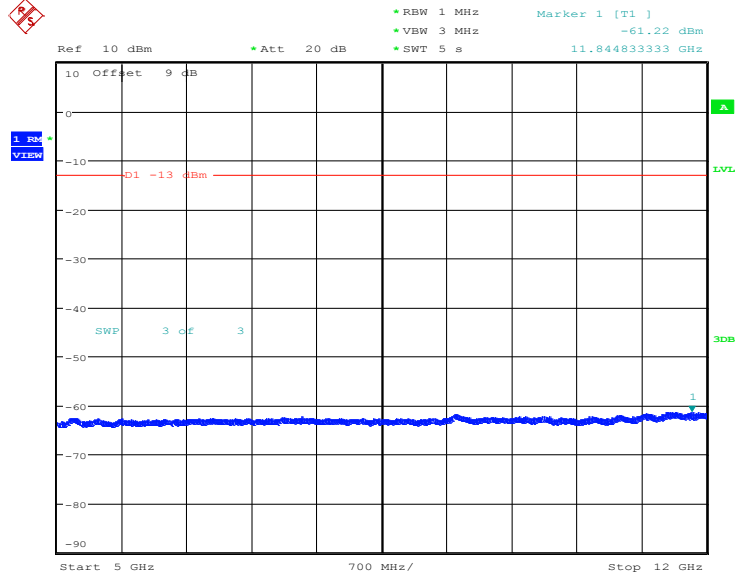

Band4-15MHz-16QAM-20325-1RB#0-Range3:5000~12000MHz

Date: 14.JUL.2020 13:25:05