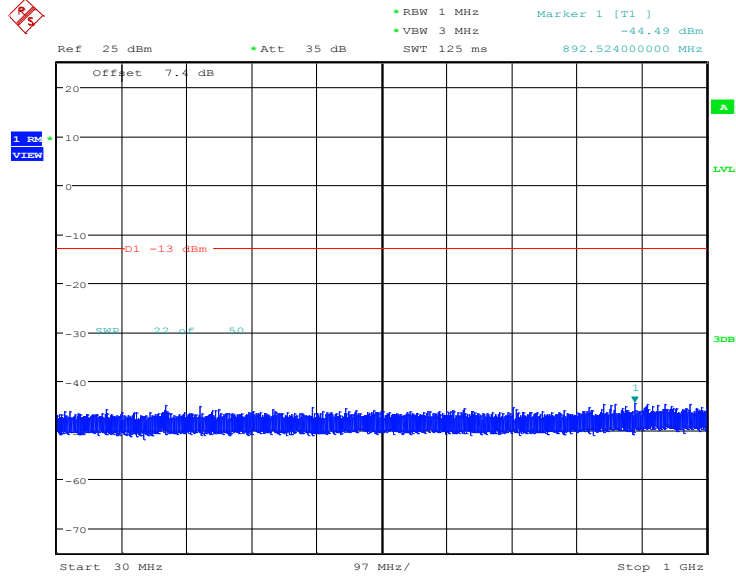

Band4-20MHz-16QAM-20300-1RB#0-Range1:30~1000MHz

Date: 14.JUL.2020 13:34:11