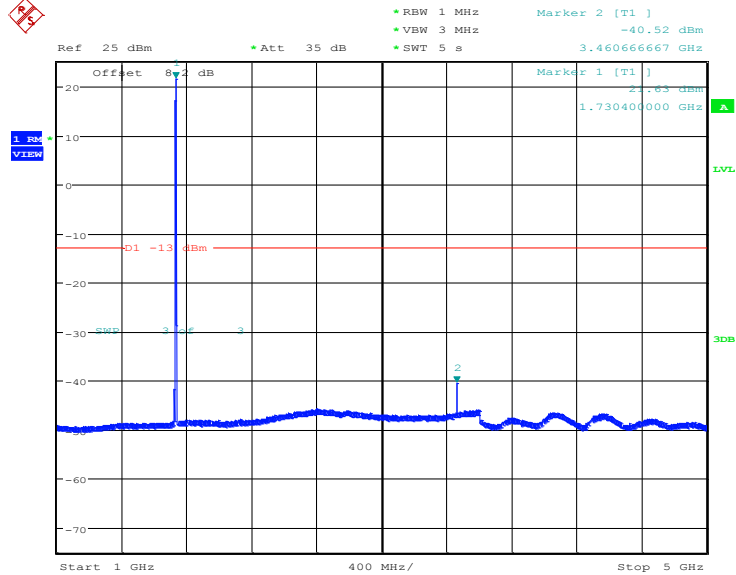

Band4-5MHz-16QAM-20175-1RB#0-Range1:30~1000MHz

Date: 14.JUL.2020 13:57:59

Band4-5MHz-16QAM-20175-1RB#0-Range2:1000~5000MHz

Date: 14.JUL.2020 13:58:23

Band4-5MHz-16QAM-20175-1RB#0-Range3:5000~12000MHz

Date: 14.JUL.2020 13:58:46