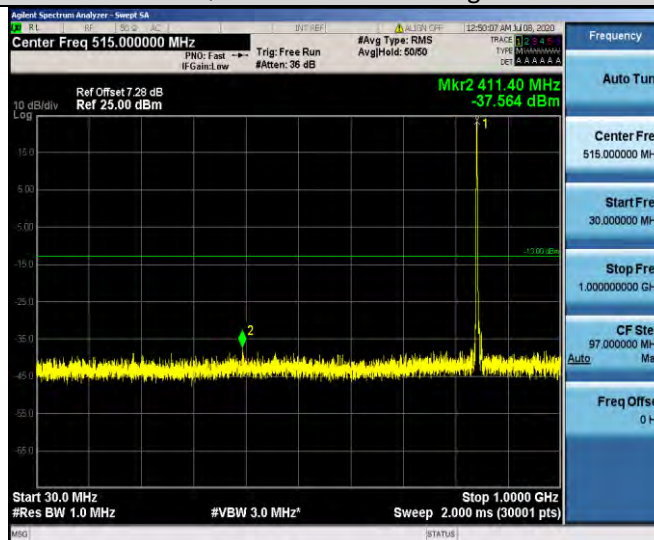

Band5-5MHz-16QAM-20625-1RB#0-Range1:30~1000MHz