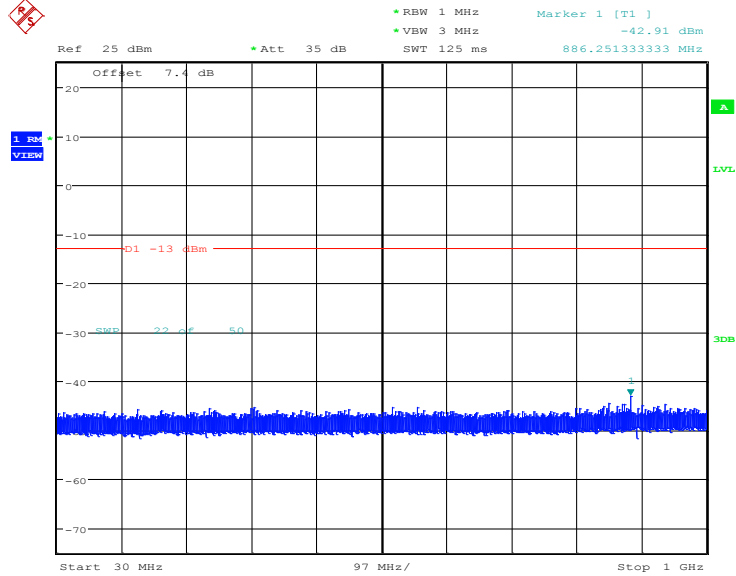

Band4-5MHz-16QAM-20375-1RB#0-Range1:30~1000MHz

Date: 14.JUL.2020 14:00:45