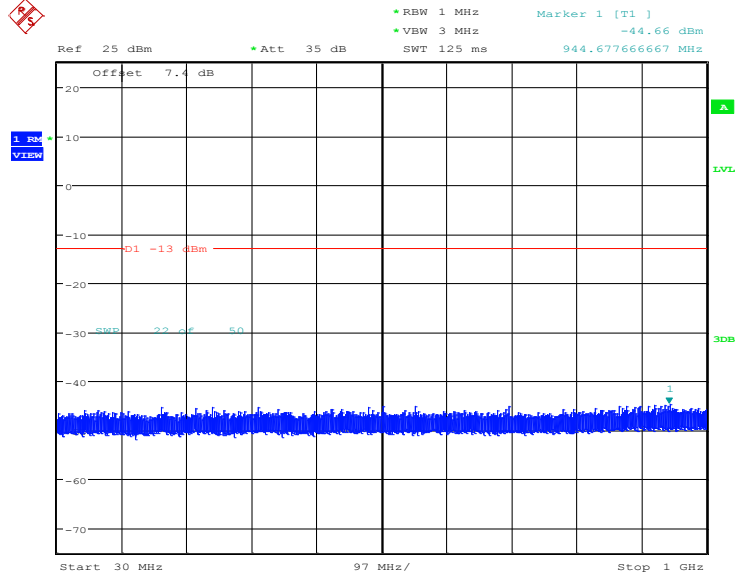

Band4-15MHz-QPSK-20325-1RB#0-Range1:30~100MHz

Date: 14.JUL.2020 13:22:56