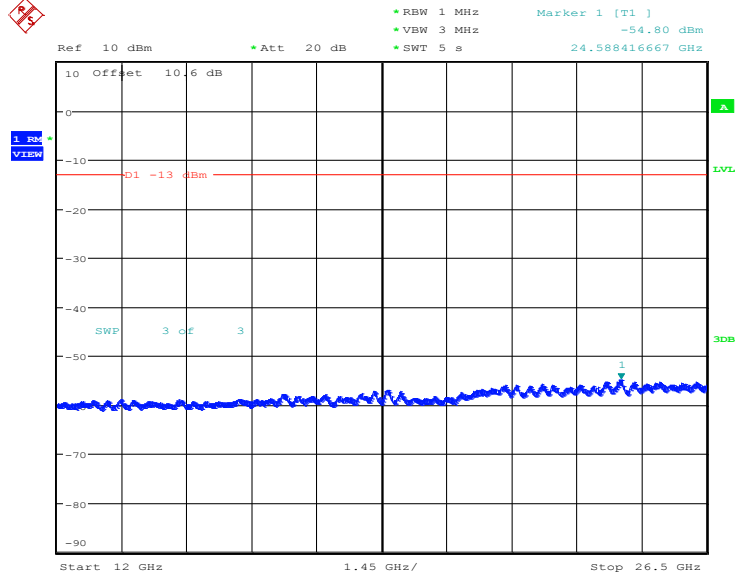

Band4-15MHz-QPSK-20175-1RB#0-Range4:12000~26500MHz

Date: 14.JUL.2020 13:21:20