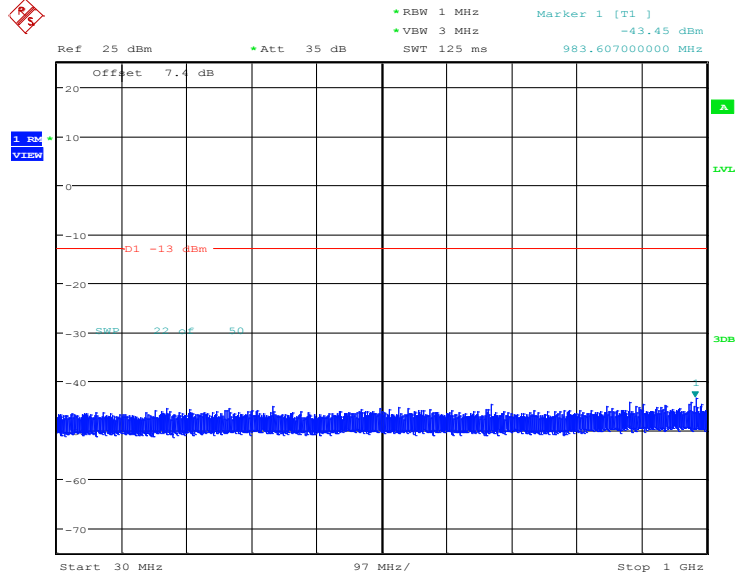

Date: 14.JUL.2020 13:24:42

Band4-15MHz-16QAM-20325-1RB#0-Range3:5000~12000MHz

Date: 14.JUL.2020 13:25:05

Band4-15MHz-16QAM-20325-1RB#0-Range4:12000~26500MHz

Date: 14.JUL.2020 13:25:28

Band4-20MHz-QPSK-20050-1RB#0-Range1:30~100MHz