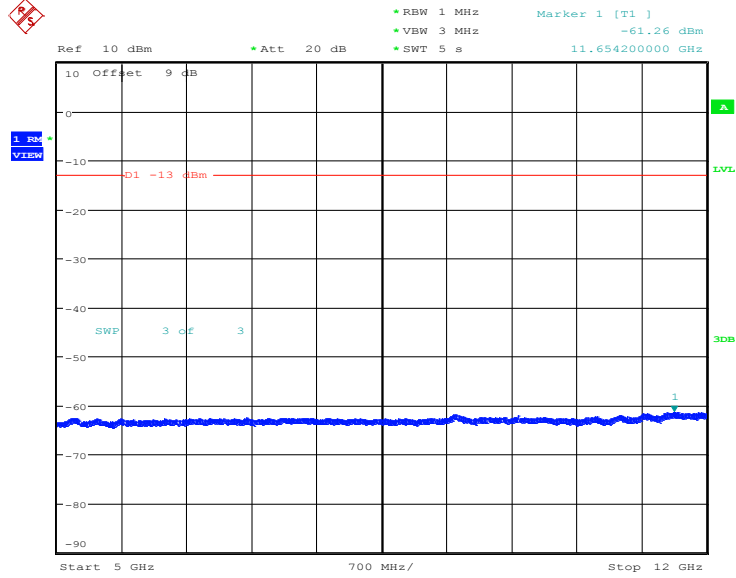

Band4-10MHz-16QAM-20000-1RB#0-Range3:5000~12000MHz

Date: 14.JUL.2020 13:47:38