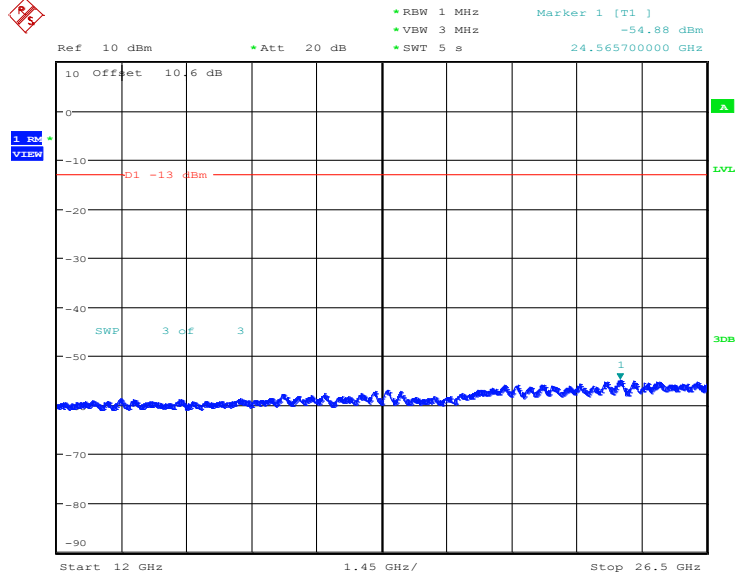

Band4-5MHz-16QAM-20175-1RB#0-Range4:12000~26500MHz

Date: 14.JUL.2020 13:59:09