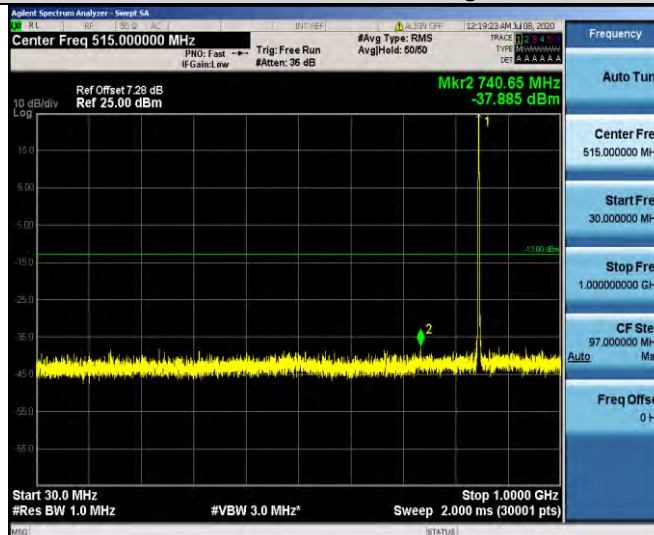

Band5-1.4MHz-QPSK-20643-1RB#0-Range1:30~1000MHz