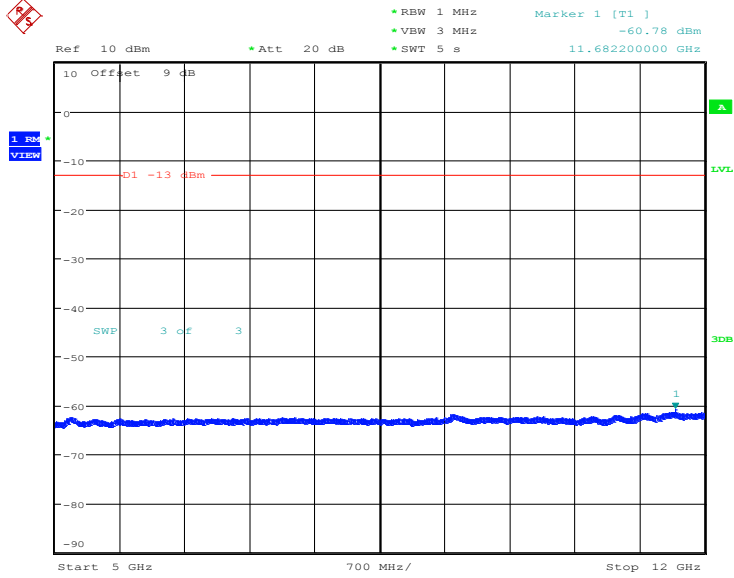

Date: 14.JUL.2020 13:19:57

Band4-15MHz-16QAM-20175-1RB#0-Range1:30~1000MHz

Date: 14.JUL.2020 13:21:33

Band4-15MHz-16QAM-20175-1RB#0-Range2:1000~5000MHz

Date: 14.JUL.2020 13:21:57

Band4-15MHz-16QAM-20175-1RB#0-Range3:5000~12000MHz