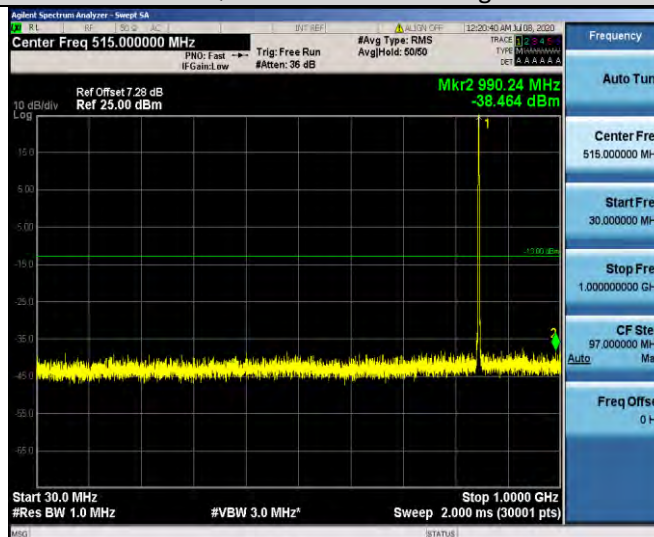

Band5-1.4MHz-16QAM-20643-1RB#0-Range1:30~1000MHz