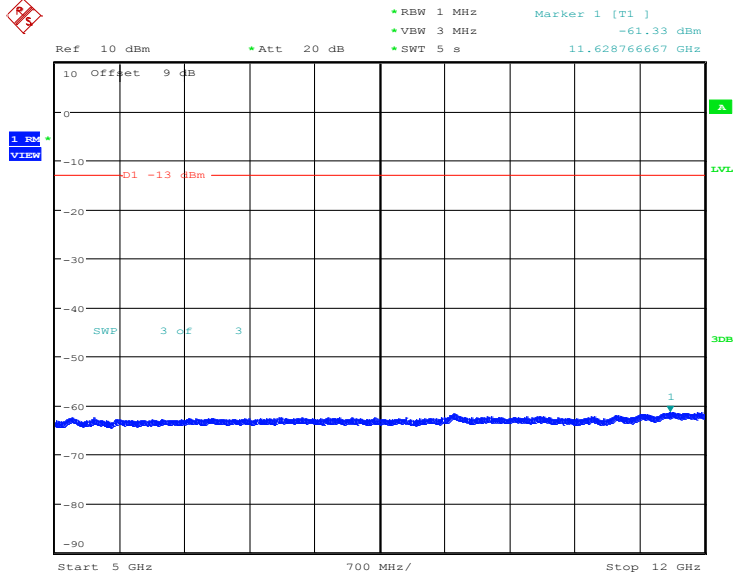

Band4-15MHz-16QAM-20025-1RB#0-Range3:5000~12000MHz

Date: 14.JUL.2020 13:19:34