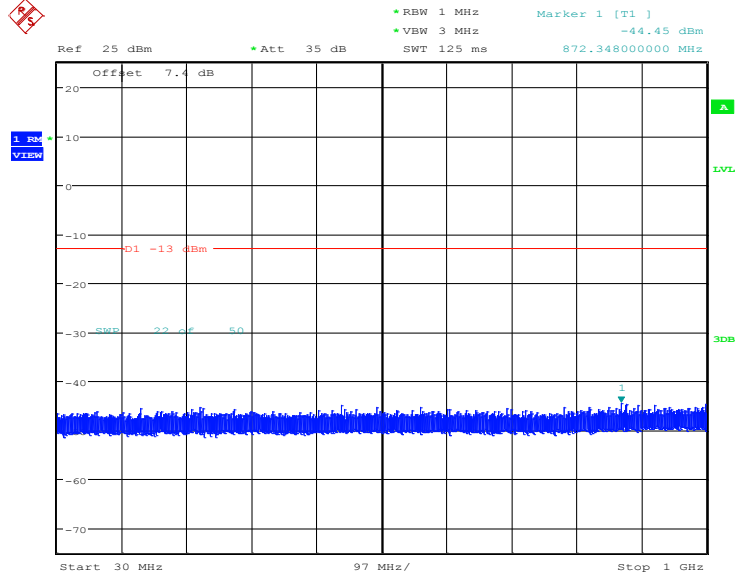

Band4-15MHz-16QAM-20175-1RB#0-Range1:30~1000MHz

Date: 14.JUL.2020 13:21:33