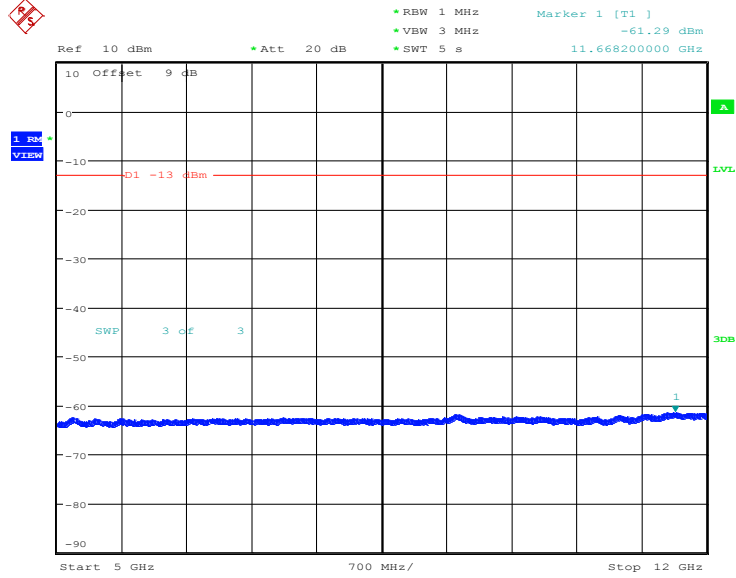

Band4-15MHz-QPSK-20325-1RB#0-Range3:5000~12000MHz

Date: 14.JUL.2020 13:23:43