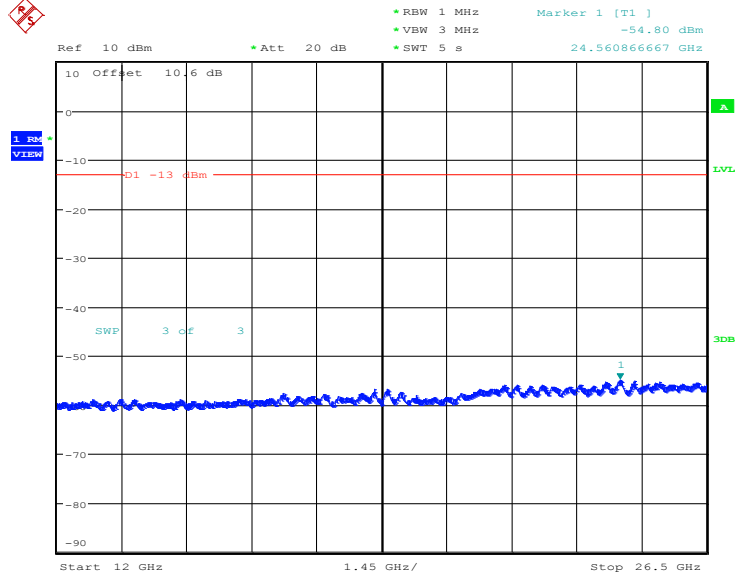

Band4-15MHz-16QAM-20325-1RB#0-Range4:12000~26500MHz

Date: 14.JUL.2020 13:25:28