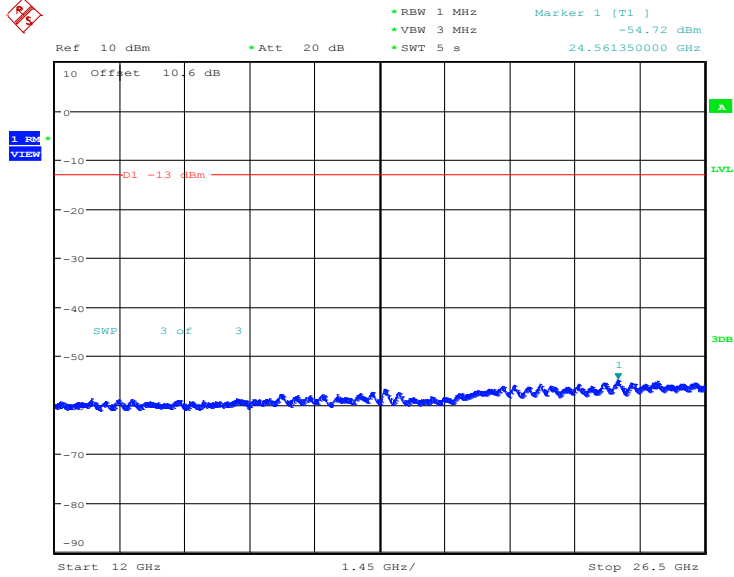

Band4-10MHz-16QAM-20175-1RB#0-Range4:12000~26500MHz

Date: 14.JUL.2020 13:50:47