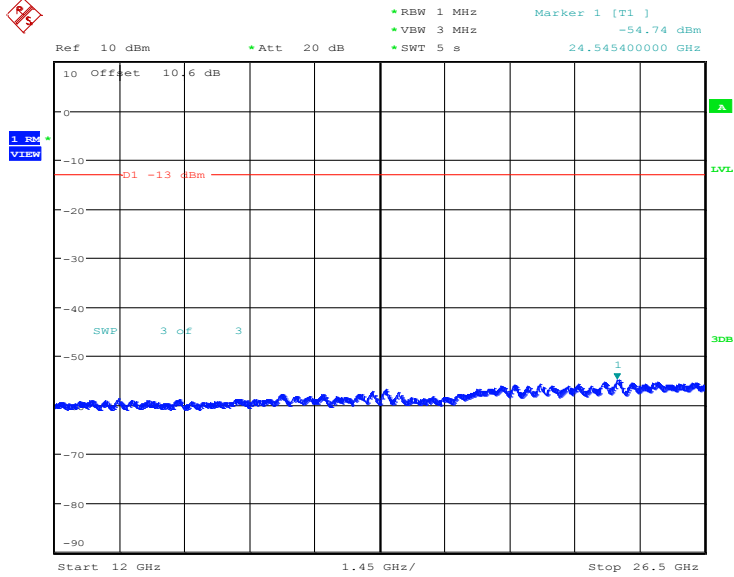

Band4-15MHz-16QAM-20175-1RB#0-Range4:12000~26500MHz

Date: 14.JUL.2020 13:22:42