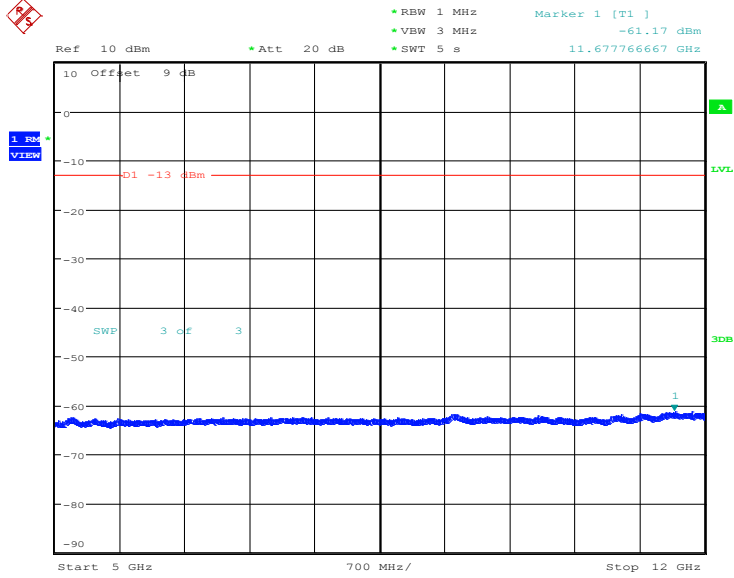

Date: 14.JUL.2020 13:48:01

Band4-10MHz-16QAM-20175-1RB#0-Range1:30~1000MHz

Date: 14.JUL.2020 13:49:37

Band4-10MHz-16QAM-20175-1RB#0-Range2:1000~5000MHz

Date: 14.JUL.2020 13:50:01

Band4-10MHz-16QAM-20175-1RB#0-Range3:5000~12000MHz