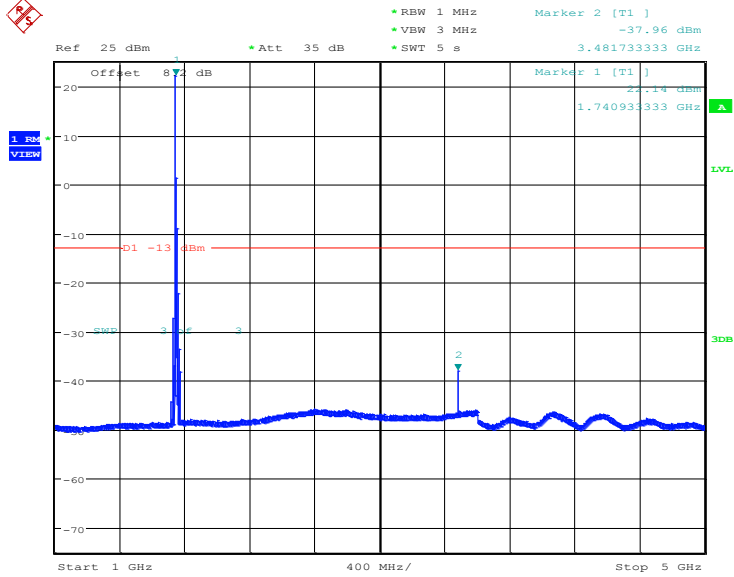

Date: 14.JUL.2020 13:22:20

Band4-15MHz-16QAM-20175-1RB#0-Range4:12000~26500MHz

Date: 14.JUL.2020 13:22:42

Band4-15MHz-16QAM-20325-1RB#0-Range1:30~1000MHz

Date: 14.JUL.2020 13:24:18

Band4-15MHz-16QAM-20325-1RB#0-Range2:1000~5000MHz