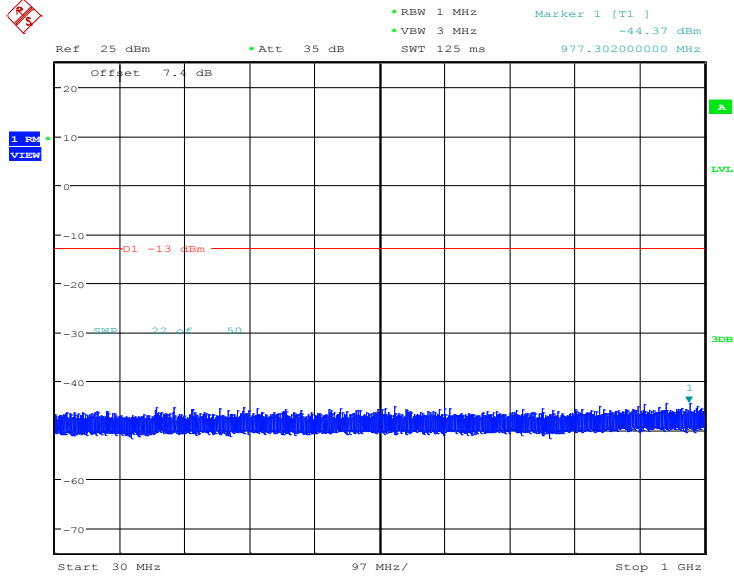

Band4-15MHz-16QAM-20325-1RB#0-Range1:30~1000MHz

Date: 14.JUL.2020 13:24:18