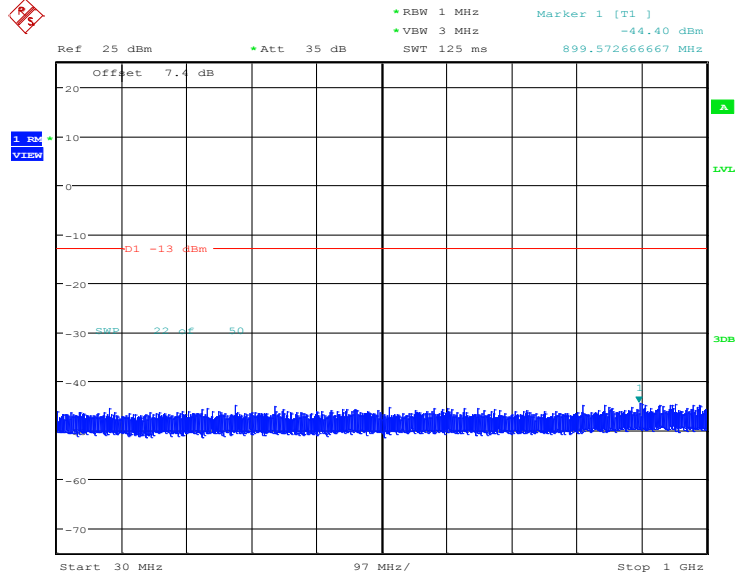

Band4-20MHz-16QAM-20175-1RB#0-Range1:30~1000MHz

Date: 14.JUL.2020 13:31:24