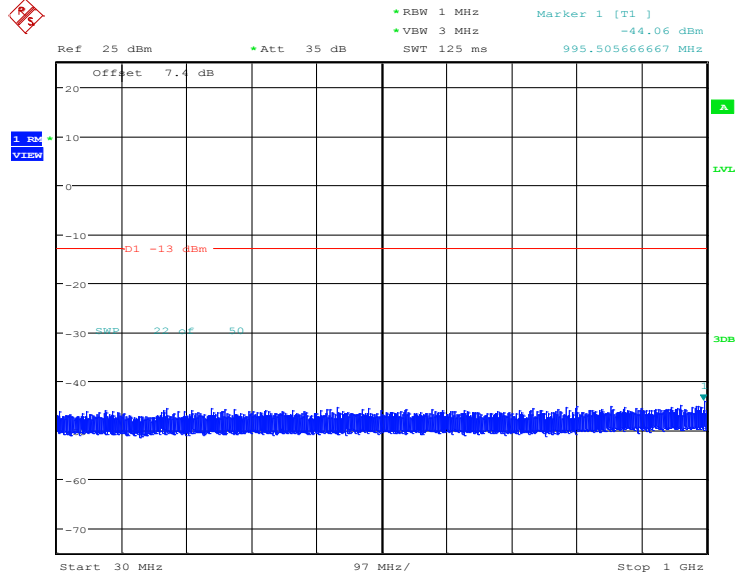

Band4-10MHz-16QAM-20350-1RB#0-Range1:30~1000MHz

Date: 14.JUL.2020 13:52:23