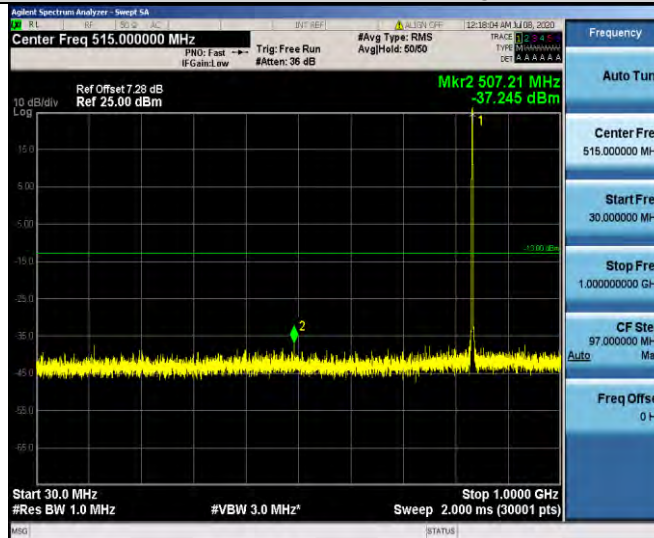

Band5-1.4MHz-16QAM-20525-1RB#0-Range1:30~1000MHz