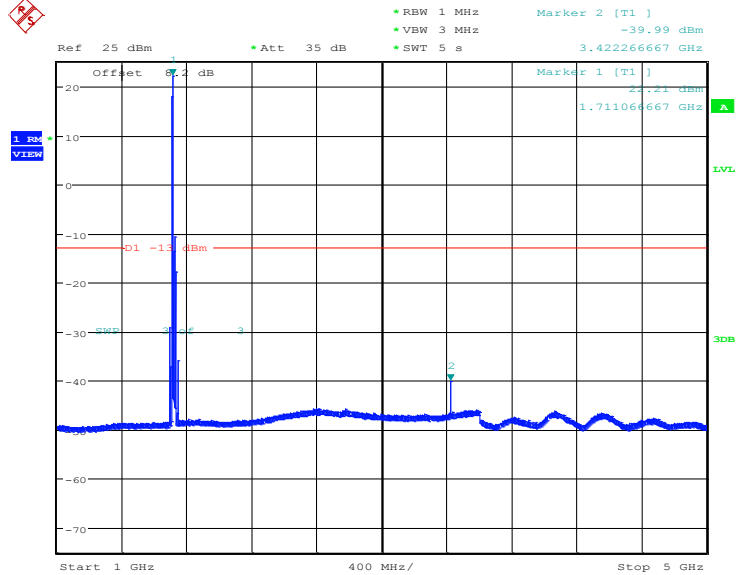

Band4-20MHz-QPSK-20050-1RB#0-Range2:1000~5000MHz

Date: 14.JUL.2020 13:27:39