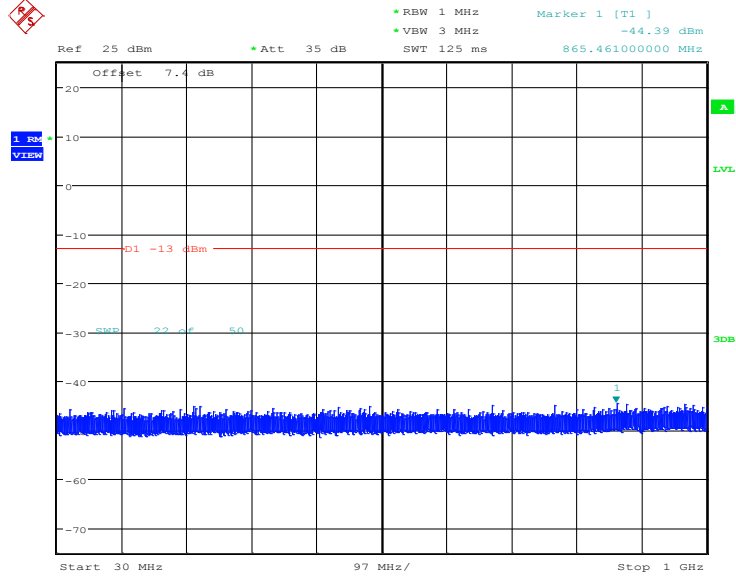

Band4-5MHz-16QAM-20175-1RB#0-Range1:30~1000MHz

Date: 14.JUL.2020 13:57:59

Band4-5MHz-16QAM-20175-1RB#0-Range2:1000~5000MHz

Date: 14.JUL.2020 13:58:23

Band4-5MHz-16QAM-20175-1RB#0-Range3:5000~12000MHz

Date: 14.JUL.2020 13:58:46