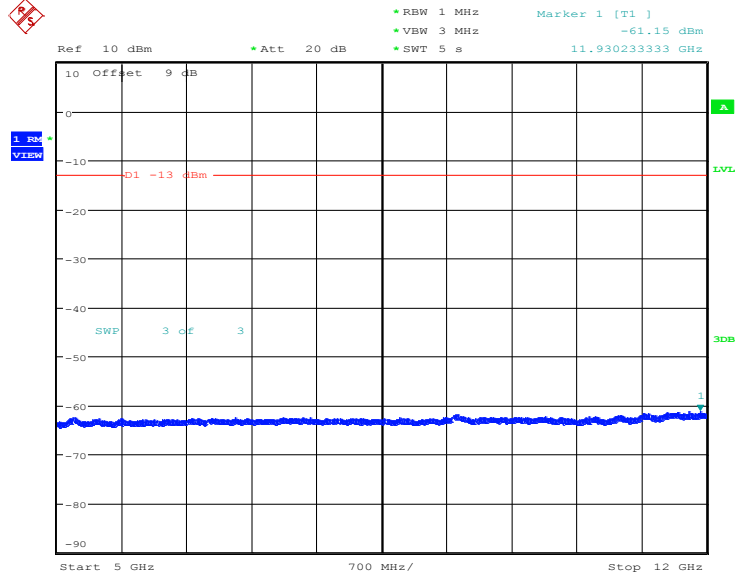

Band4-5MHz-16QAM-20175-1RB#0-Range1:30~1000MHz

Date: 14.JUL.2020 13:57:59

Band4-5MHz-16QAM-20175-1RB#0-Range2:1000~5000MHz

Date: 14.JUL.2020 13:58:23

Band4-5MHz-16QAM-20175-1RB#0-Range3:5000~12000MHz

Date: 14.JUL.2020 13:58:46