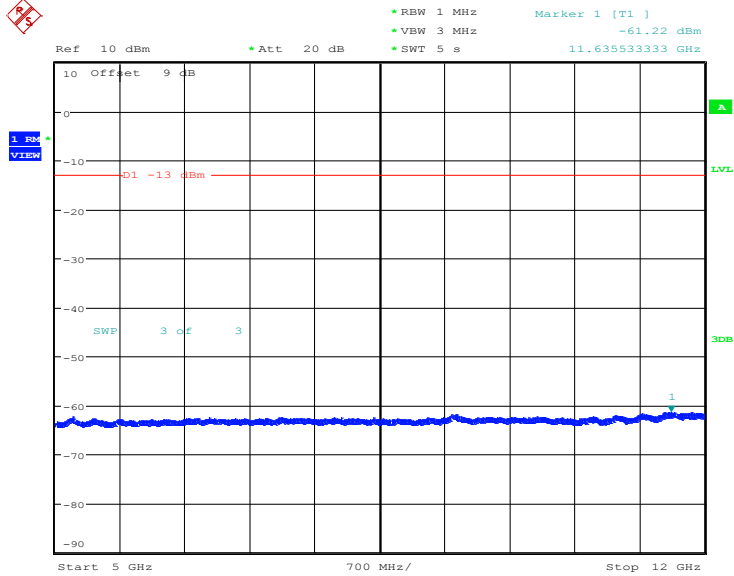

Band4-10MHz-16QAM-20350-1RB#0-Range3:5000~12000MHz

Date: 14.JUL.2020 13:53:10