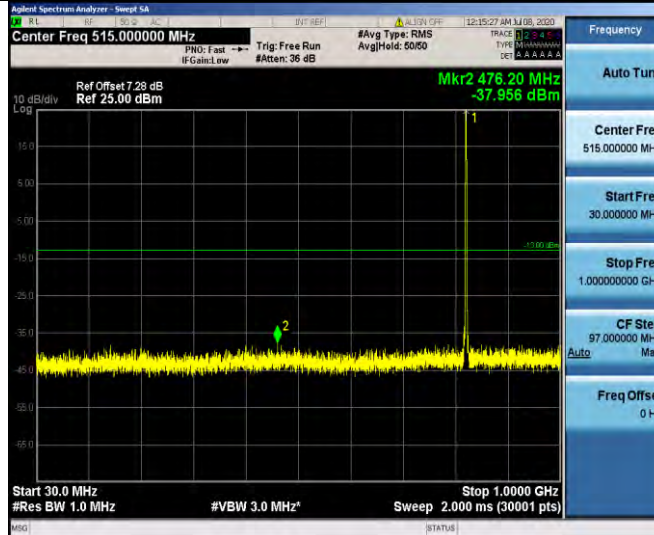

Band5-1.4MHz-16QAM-20407-1RB#0-Range1:30~1000MHz