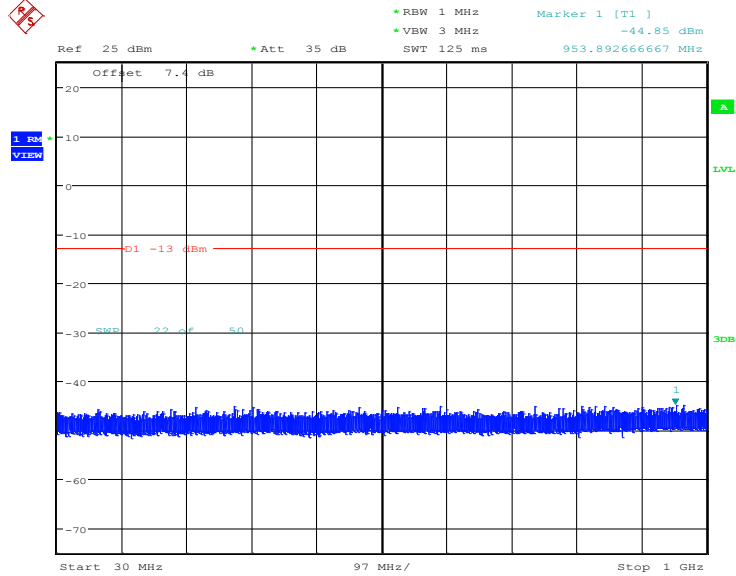

Band4-10MHz-16QAM-20175-1RB#0-Range1:30~1000MHz

Date: 14.JUL.2020 13:49:37