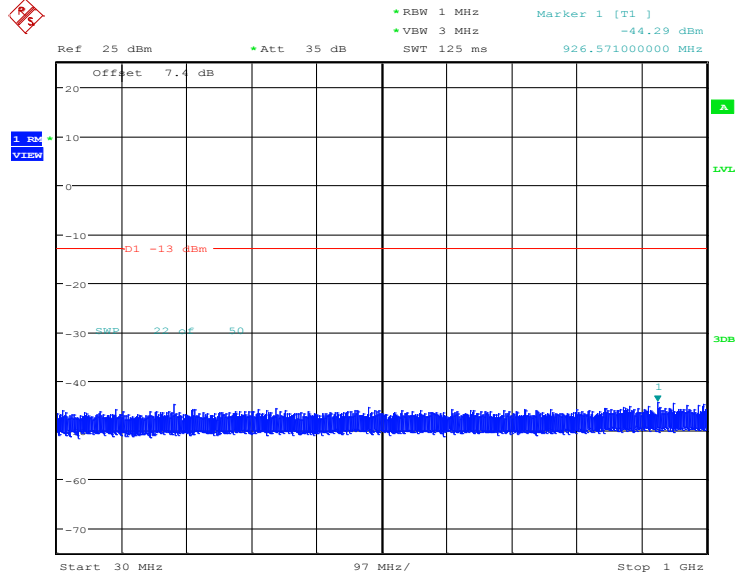

Band4-15MHz-QPSK-20175-1RB#0-Range1:30~1000MHz

Date: 14.JUL.2020 13:20:11