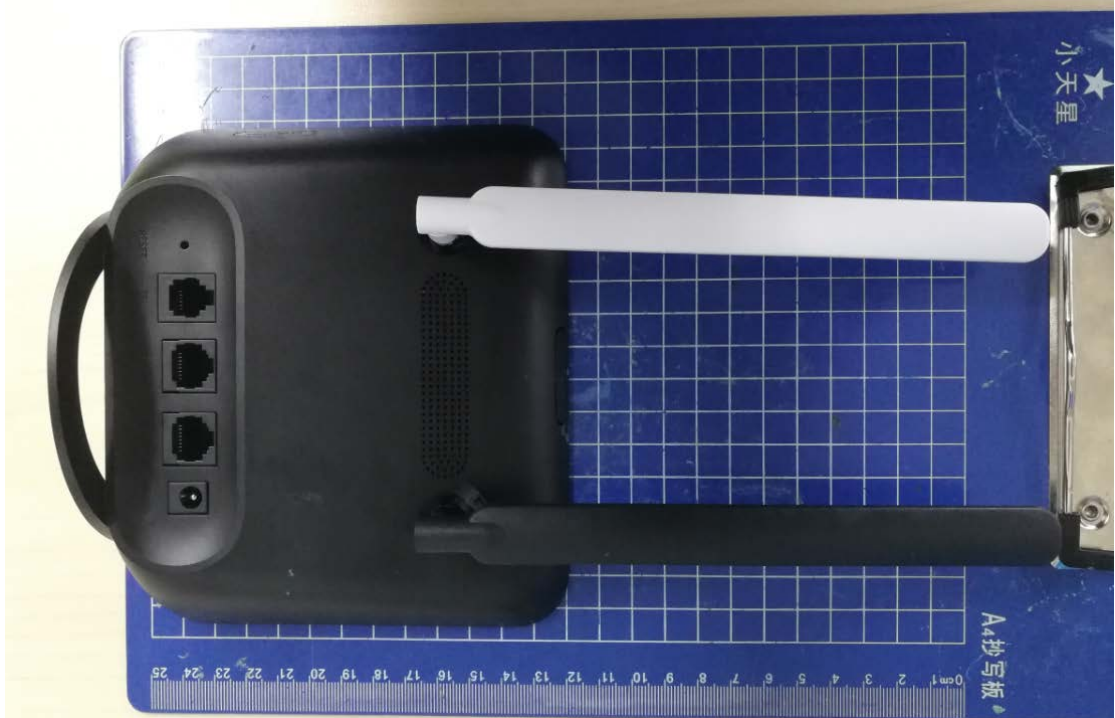

EUT photograph

HH42NK FCC ID: 2ACCJB120

S012CDU1200100

GXX140050200012

CDA0000107C2

GXX140050200013