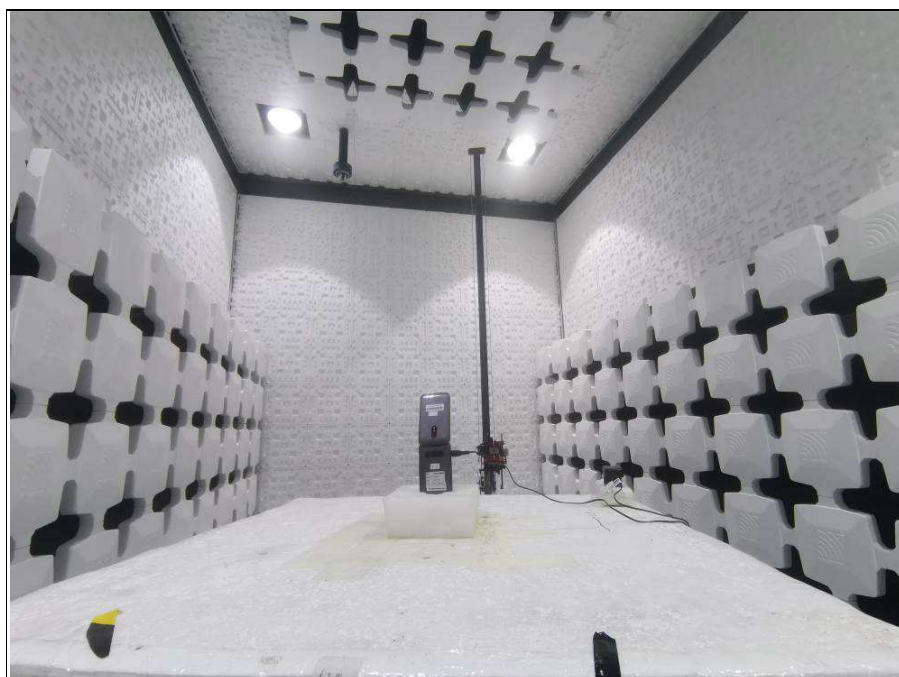

Radiated emission test: Frequency Range < Above 1GHz >