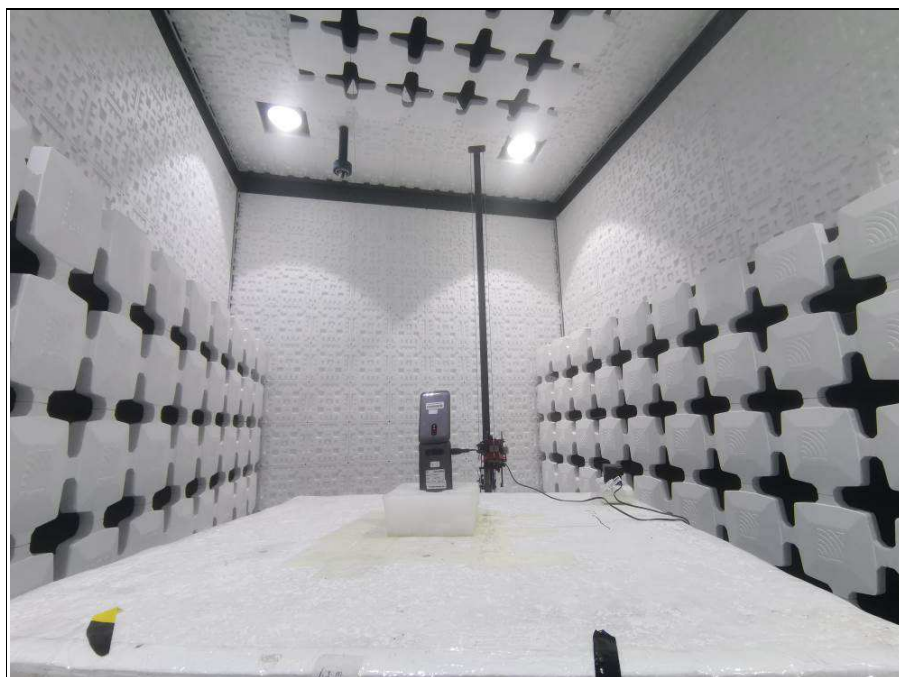

SET-UP FOR FCC 15.247

Conducted emission test

Radiated emission test: Frequency Range < 30MHz ~1GHz >

Radiated emission test: Frequency Range < Above 1GHz >

SET-UP FOR FCC PART 22/24/27

Radiated emission test: Frequency Range < 30MHz ~1GHz >