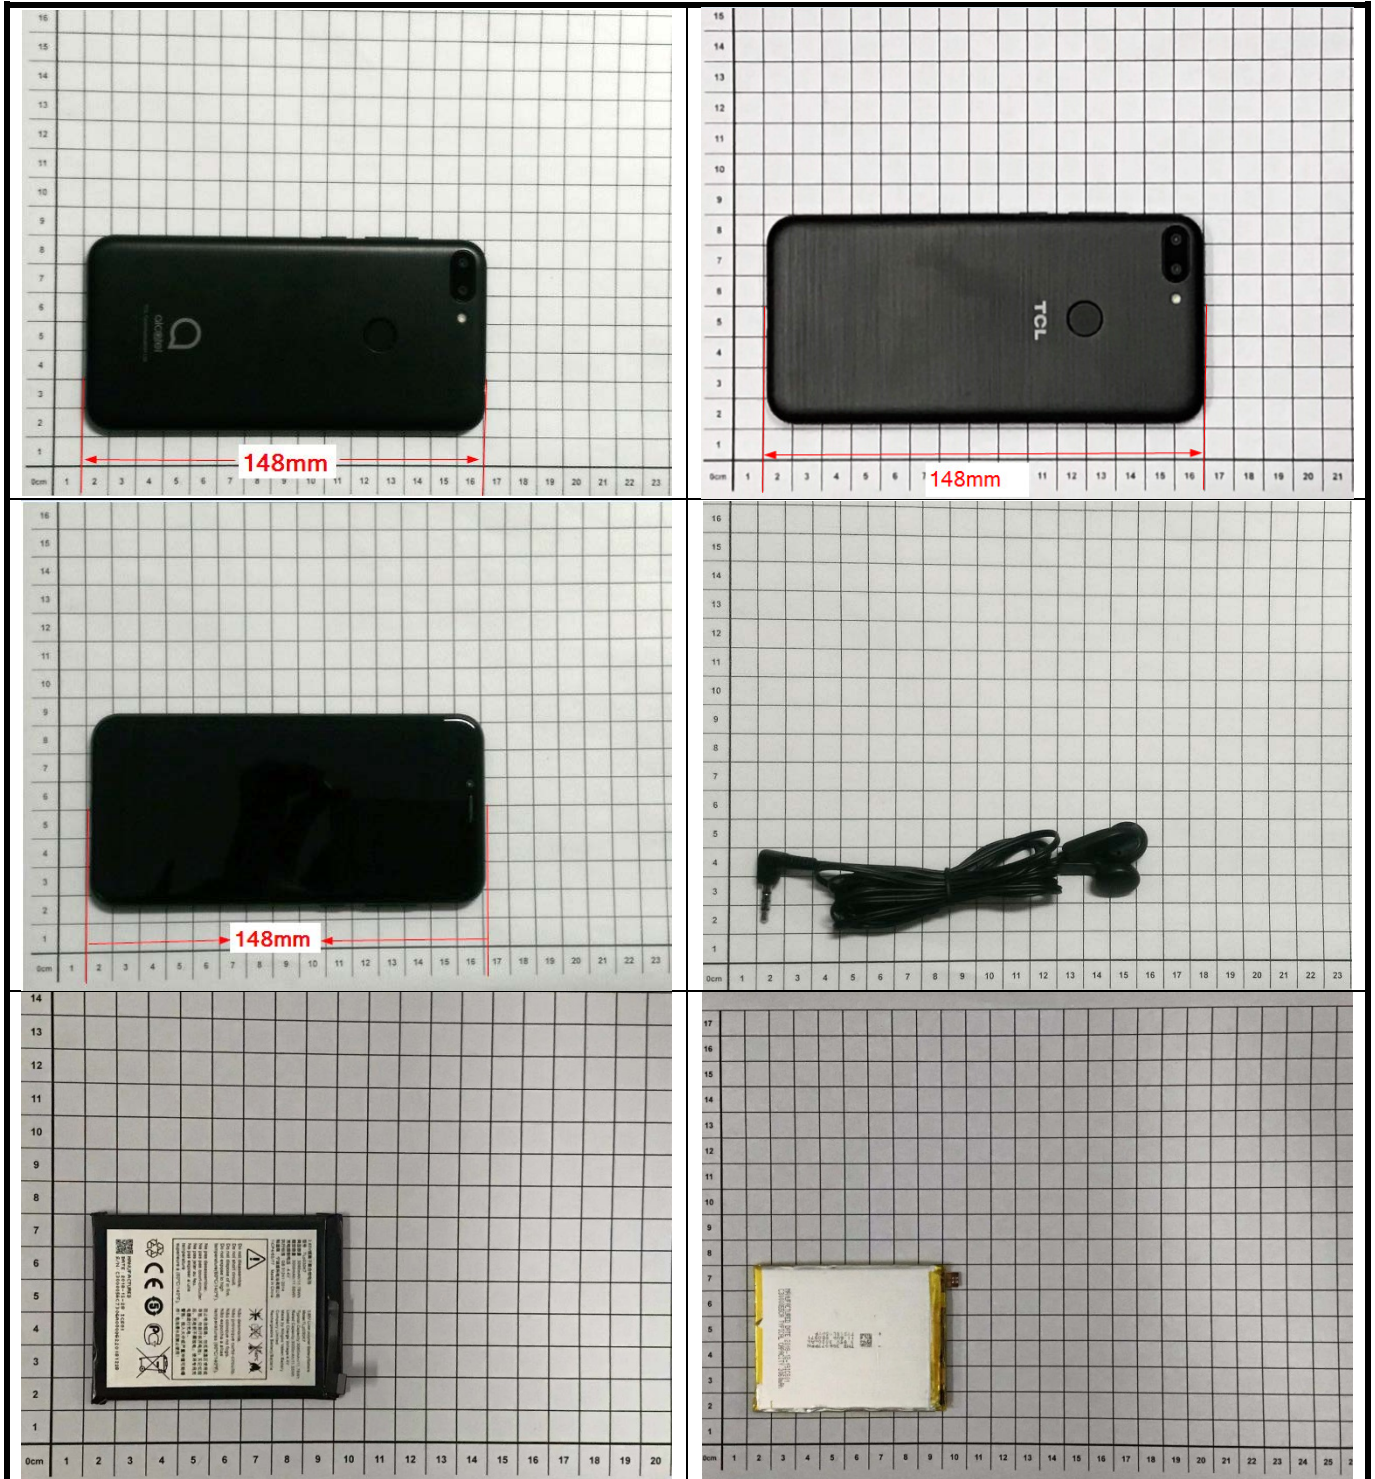

FCC SAR Test Report

<Photographs of EUT>

<Photographs of SAR Setup>

Right Cheek

Left Tilted

Front Face of EUT with 1.0 cm Gap

Rear Face of EUT with 1.0 cm Gap

Bottom Side of EUT with 1.0 cm Gap