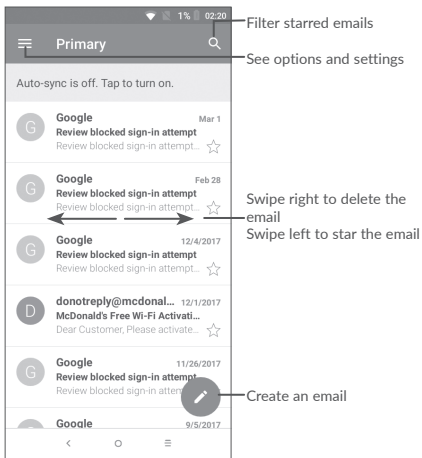

Touching the **Home** button always takes you back to the main Home screen.

Phone call

Making a call

Enter the desired number from the keyboard and touch  to make a call.

Answering a call

When you receive a call, touch  or .

Contacts

You can view and create contacts on your phone and synchronize these with your Gmail contacts or other applications on the web or on your phone.

Messaging

You can create, edit, and receive SMS and MMS.

An SMS will be converted to MMS automatically when media files (image, video, audio, slides, etc.) are attached or subject or email addresses are added.

Gmail

The first time you set up your phone, you can select to use an existing Gmail account or to create a new one.