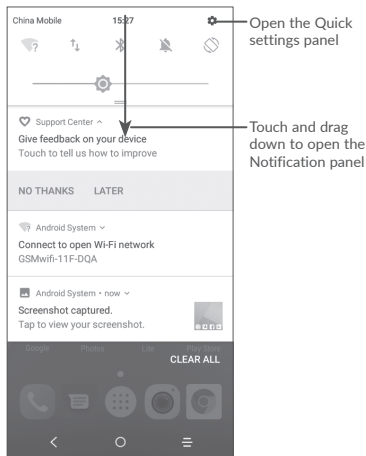

Getting started

- ① Charge the battery

2

- ② Insert or remove the microSD card.
- ③ Insert or remove the SIM card.

3

Home screen

You can bring all of the items (applications, shortcuts, folders, and widgets) that you use most frequently to your Home screen for quick access.

Touching the **Home** button always takes you back to the main Home screen.

Phone call

Making a call

Enter the desired number from the keyboard and touch  to make a call.

Answering a call

When you receive a call, touch  or .