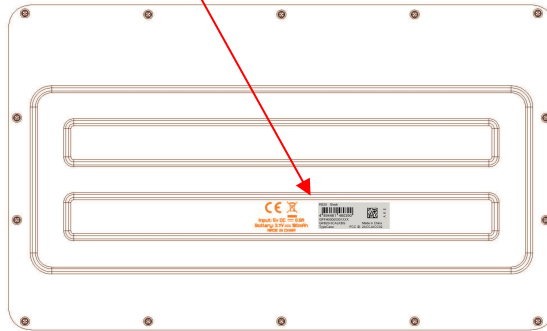

1. Label

KB20 Black

4 894461 741109
GPFH00000001XXX
GKB20-3AALKBG-1
TypeCase

A K E

Made in China

2. Label location

20170214_PIXI5-10 keyboard EN Version Marking

COLORS:

- 1: Black keyboard ,Marking print PT coolgray 4c
- 2: White keyboard ,Marking print PT coolgray 7c
- 3: alcatel logo,print PT877c

COLORS:

- 1: Black keyboard ,Marking print PT coolgray 4c
- 2: White keyboard ,Marking print PT coolgray 7c

Label location

20180613_PIXI5_10 keyboard EN Version for KD Marking

COLORS:

- 1: Black keyboard ,Marking print PT coolgray 4c
- 2: White keyboard ,Marking print PT coolgray 7c
- 3: alcatel logo,print PT877c