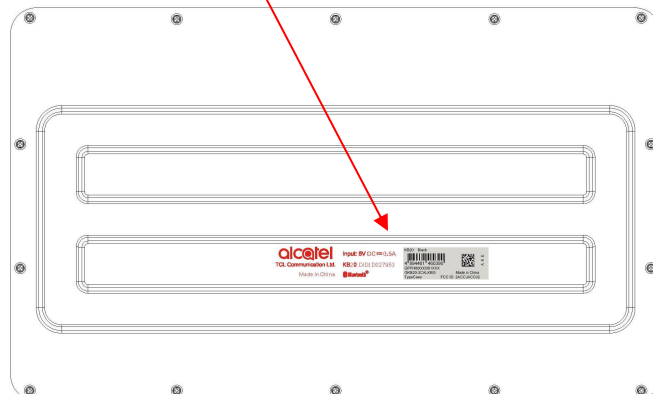

1. Label

KB20 Black

4 894461 741109
GPFH00000001XXX
GKB20-3AALKBG-1
TypeCase

A K E

Made in China

2. Label location

20170214_PIXI5-10 keyboard EN Version Marking

COLORS:

- 1: Black keyboard ,Marking print PT coolgray 4c
- 2: White keyboard ,Marking print PT coolgray 7c
- 3: alcatel logo,print PT877c

COLORS:

- 1: Black keyboard ,Marking print PT coolgray 4c
- 2: White keyboard ,Marking print PT coolgray 7c