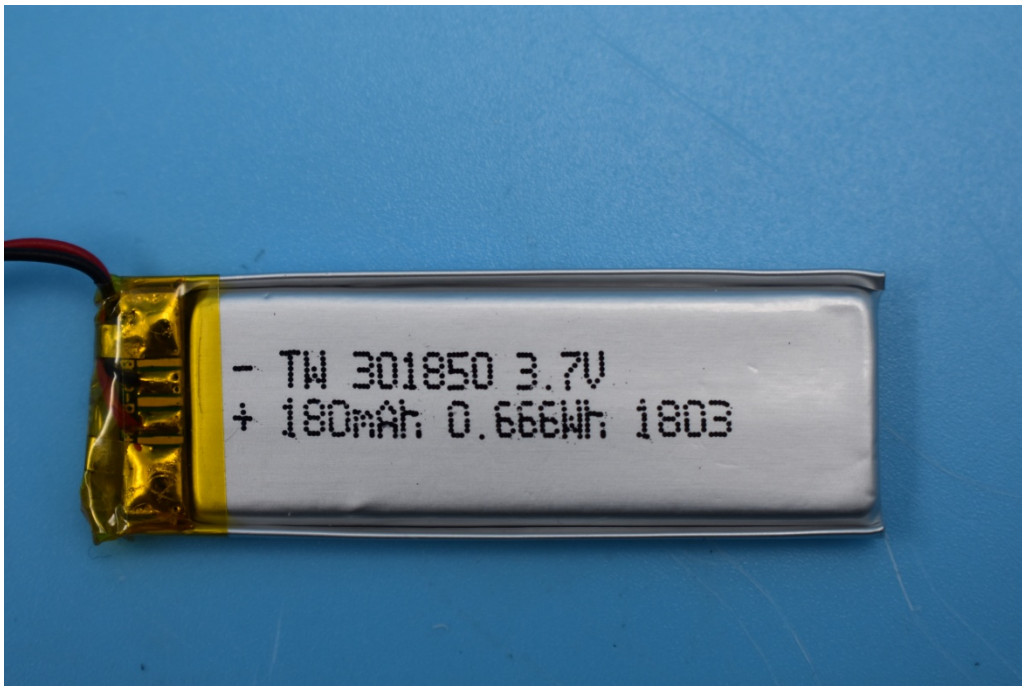

FCC ID: 2ACCJACC02

Internal Photos

1. EUT uncover view

2. Mainboard front view

3. Mainboard rear view

4. BT antenna view