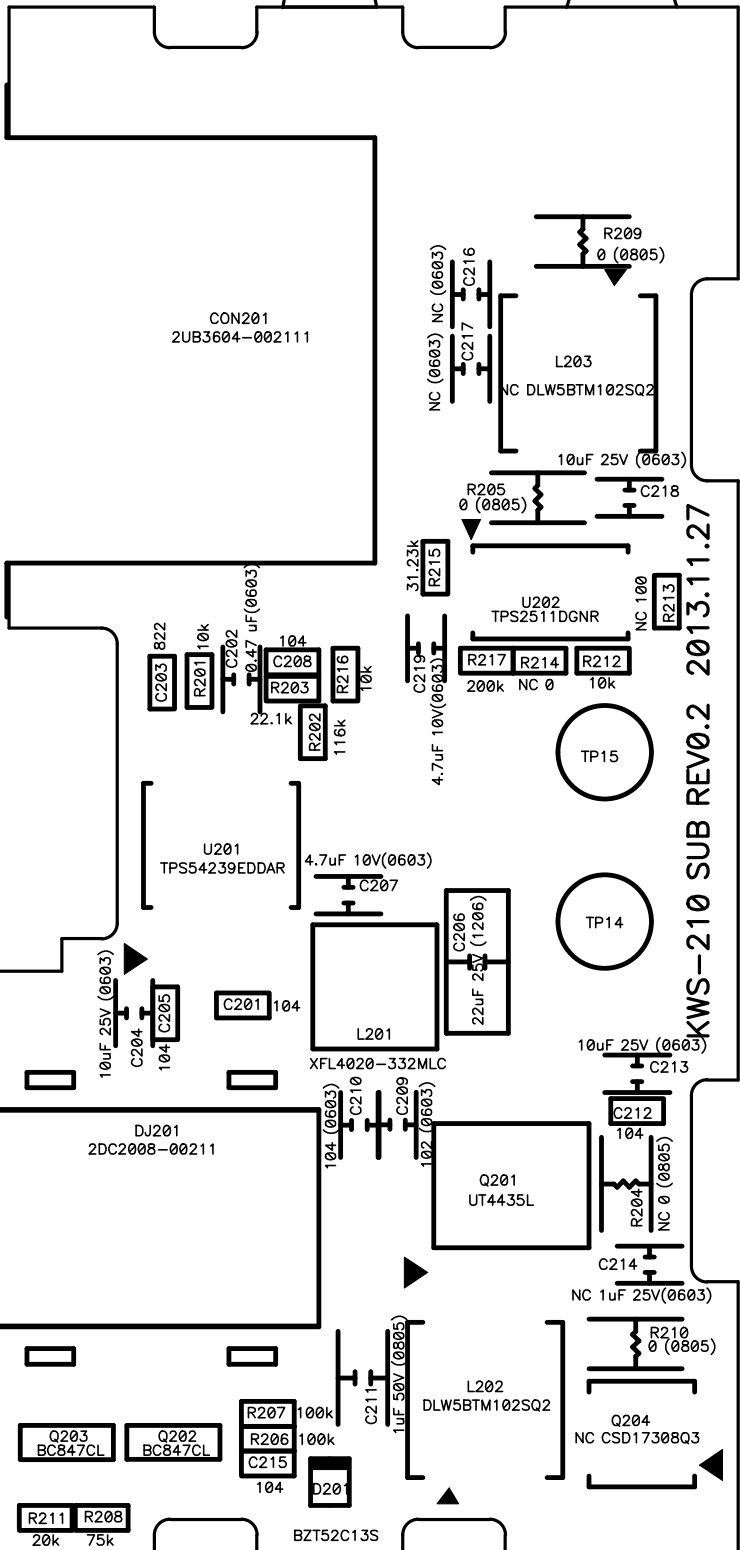

LED Mode

Green

Red

SW-110\_R05\_2013.12.20

TOP SILK

KWS-210 SUB REV0.2 2013.11.27

TOP SILK