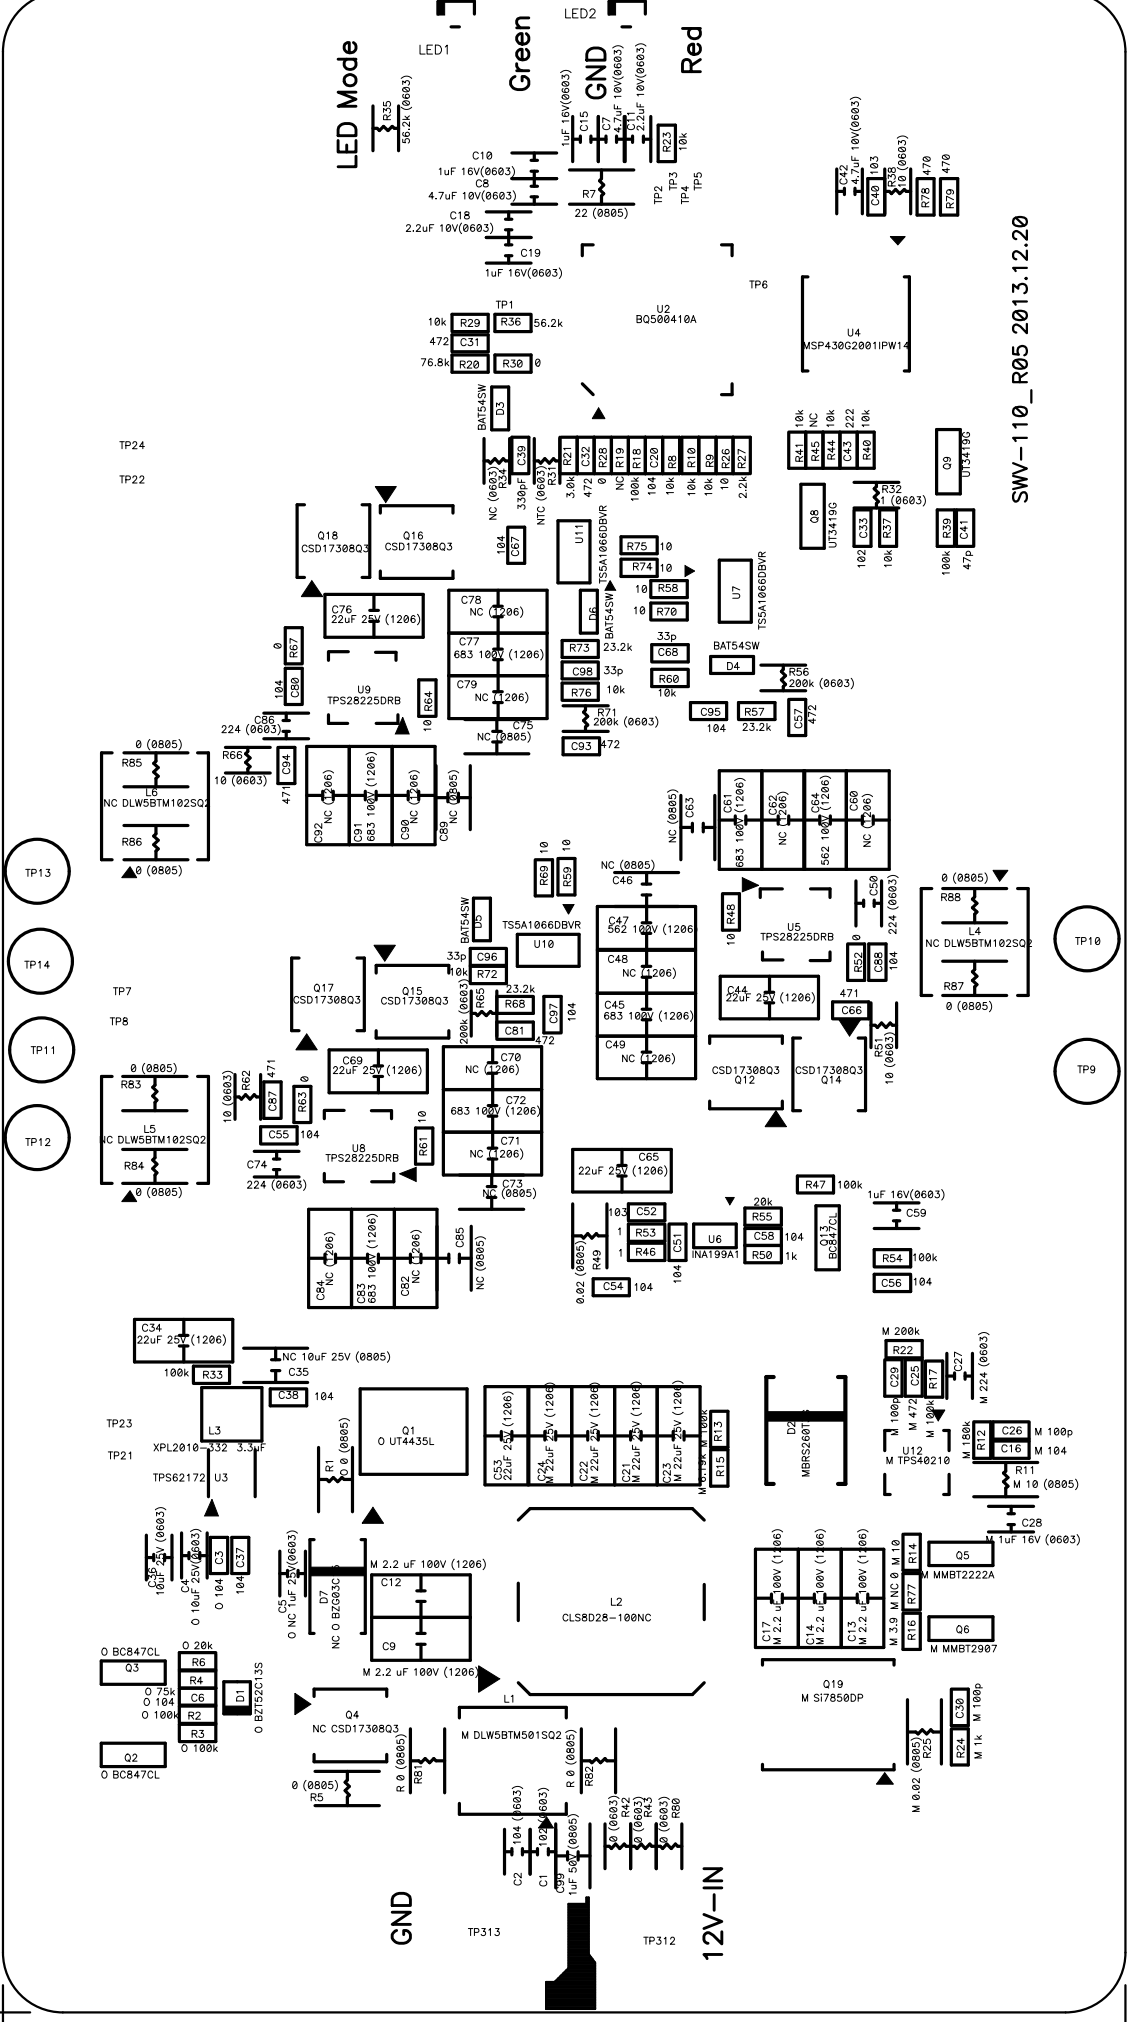

LED Mode

Green

Red

SW-110\_R05\_2013.12.20

TOP SILK

KWS-210 SUB REV0.2 2013.11.27

TOP SILK