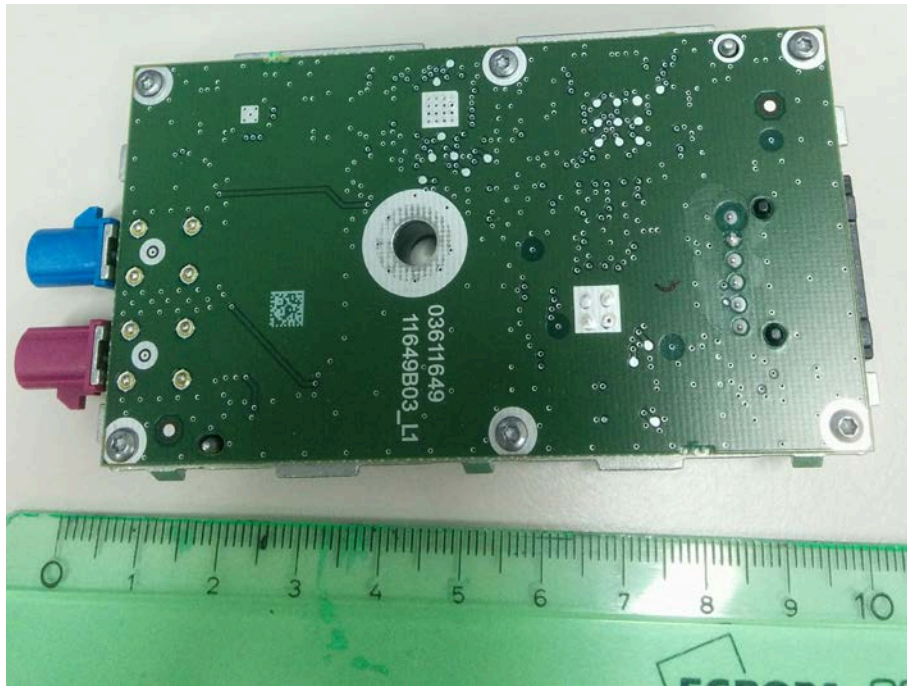

KATHREIN Automotive GmbH, Roemerring 1, 31137 Hildesheim

December 20, 2015

To whom it may concern:

Subject: Internal Photos of FCC ID: 2ACC7TRANSCVRP01

Product: BT-Transceiver

Brand: KATHREIN Automotive

Model Number: TRANSCVRP01

Top Cover with PCB:

Top Cover - Bottom Cover - PCB:

PCB Top Side:

PCB Bottom Side (with shielding cover):