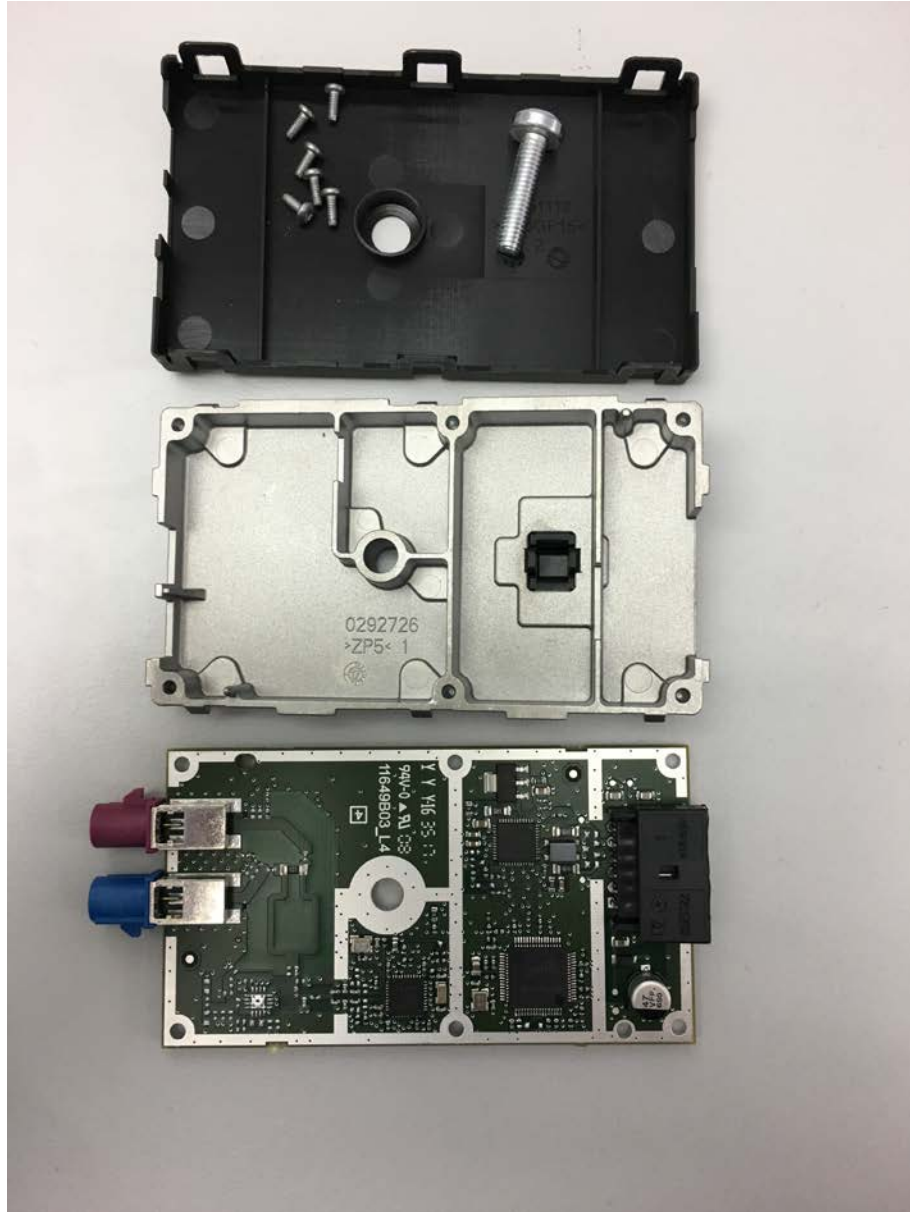

KATHREIN Automotive GmbH, Roemerring 1, 31137 Hildesheim

December 20, 2015

To whom it may concern:

Subject: Internal Photos of FCC ID: 2ACC7TRANSCVRP01

Product: BT-Transceiver

Brand: KATHREIN Automotive

Model Number: TRANSCVRP01

Top Cover with PCB:

Top Cover - Bottom Cover - PCB:

PCB Top Side:

PCB Bottom Side (with shielding cover):