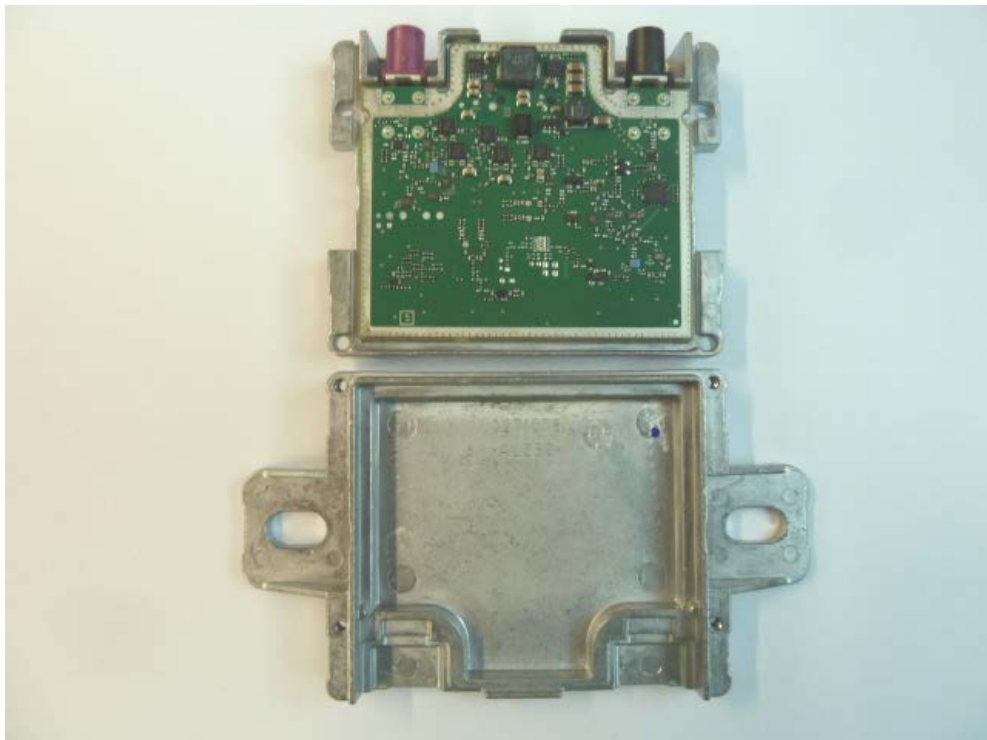

KATHREIN Automotive GmbH, Roemerring 1, 31137 Hildesheim

September 24, 2018

To whom it may concern:

Subject: Internal Photos of FCC ID: 2ACC7LTECOMPB1

Product Name: Compensator US

Brand: KATHREIN Automotive

Model Number: LTECOMPB1

Top Cover with PCB:

Bottom Cover with PCB:

PCB Top Side:

PCB Bottom Side