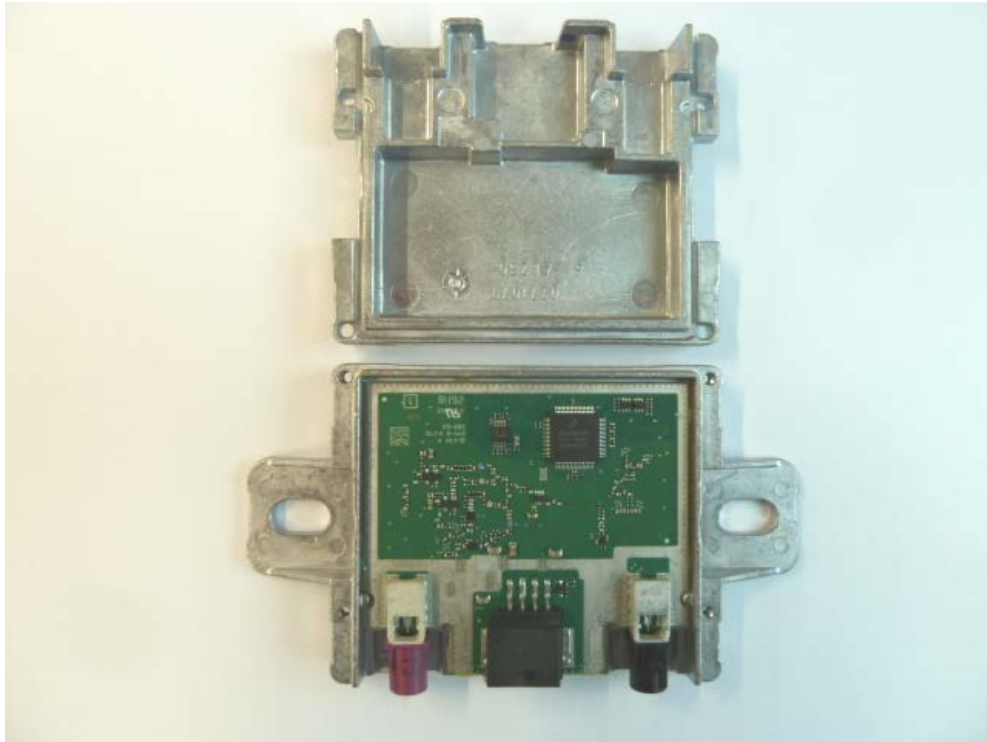

KATHREIN Automotive GmbH, Roemerring 1, 31137 Hildesheim

September 24, 2018

To whom it may concern:

Subject: Internal Photos of FCC ID: 2ACC7LTECOMPB1

Product Name: Compensator US

Brand: KATHREIN Automotive

Model Number: LTECOMPB1

Top Cover with PCB:

Bottom Cover with PCB:

PCB Top Side:

PCB Bottom Side