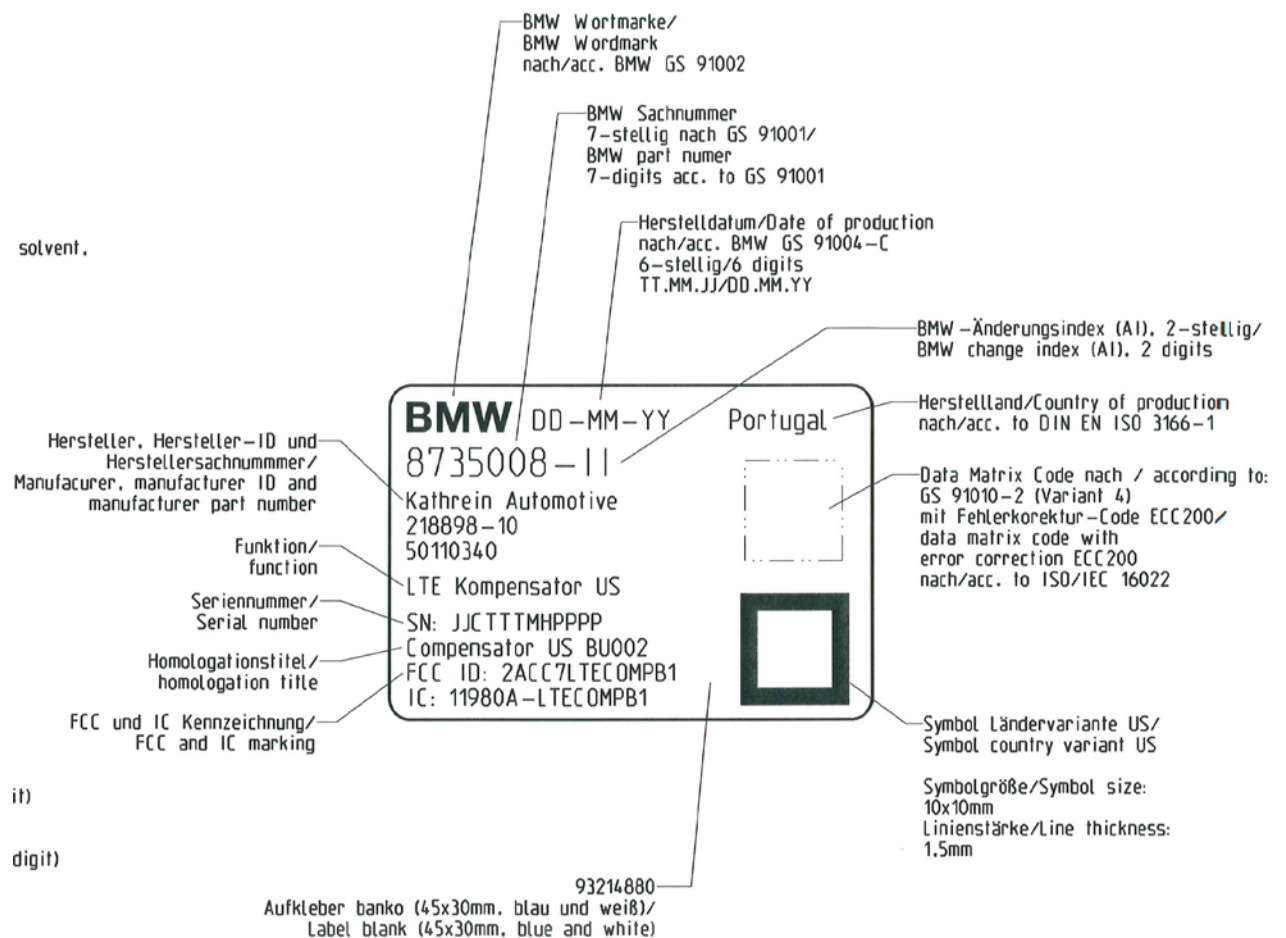

KATHREIN Automotive GmbH, Roemerring 1, 31137 Hildesheim

November 30, 2018

To whom it may concern:

Subject: External Photos of FCC ID: 2ACC7LTECOMPB1

Product Name: Compensator US

Brand: KATHREIN Automotive

Model Number: Compensator US BU002

Product Label Drawing:

Product Label Placement:

Warning Label Drawing:

93216084 —
Safety Label blanko (60x50mm, gelb und weiß)/
Safety Label blank (60x50mm, yellow and white)

—
Data Matrix Code mit
Fehlerkorektur-Code ECC200/
data matrix code with
error correction ECC200
nach/acc. to ISO/IEC 16022

Warning Label Placement: