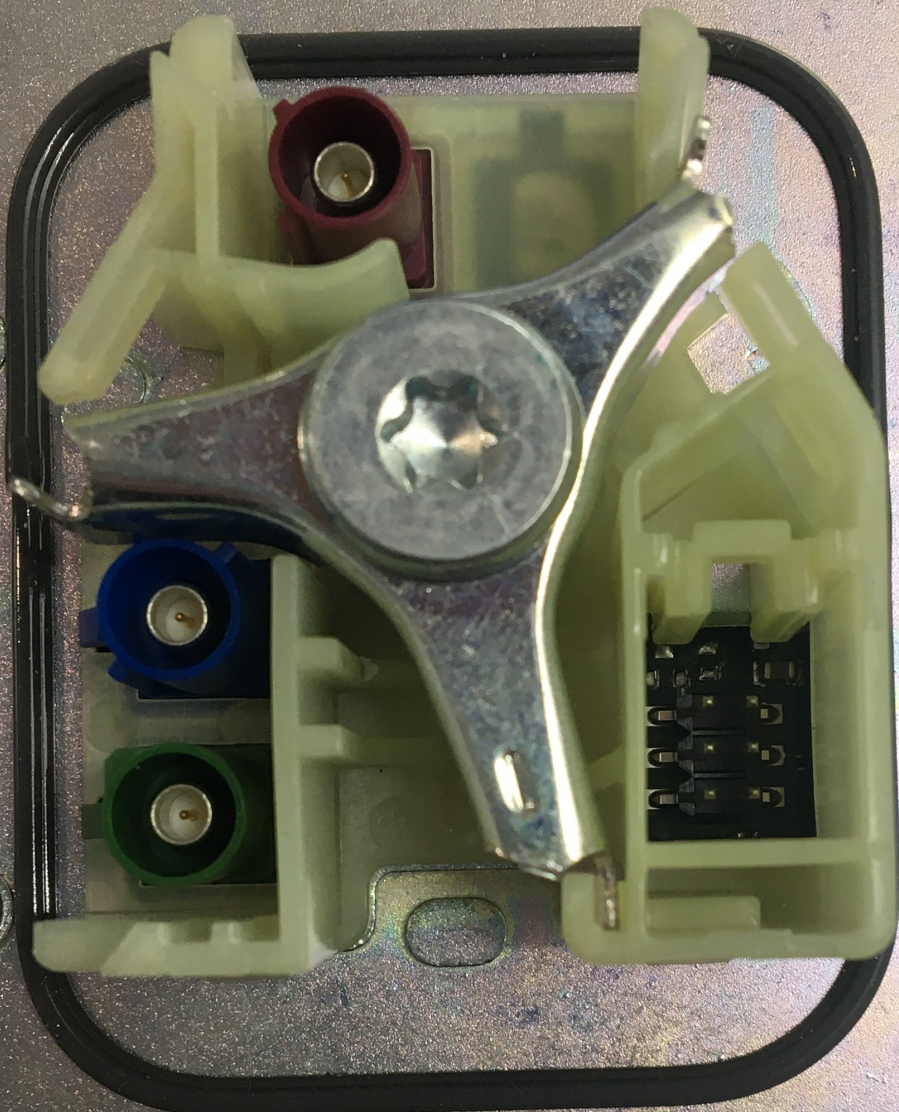

7

X140

4N0 035 503 AR
Manuf.: Kathrein
Automotive GmbH
Model: DDA02
FCC ID 2ACC7DDA02
IC: 11980A-DDA02
Made in Portugal

Y9B 
01S X140
52512491 H02
BN2 39/19