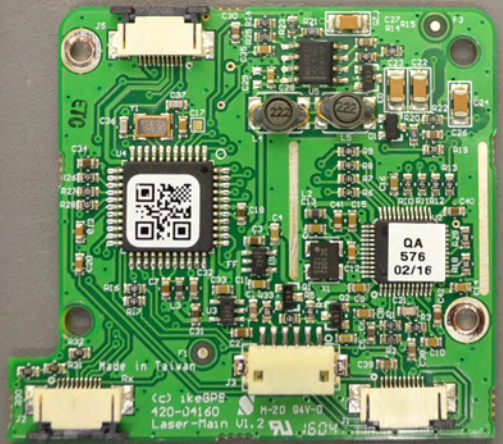

10 20 30 40 50 60 70 80 90 100 110

Made in Taiwan
(c) ikeGPS
420-04160 H-20 94V-0
Laser-Main V1.2 J604

mm

10

20

30

40

50

60

70

80

90

100

110

120

0.5mm