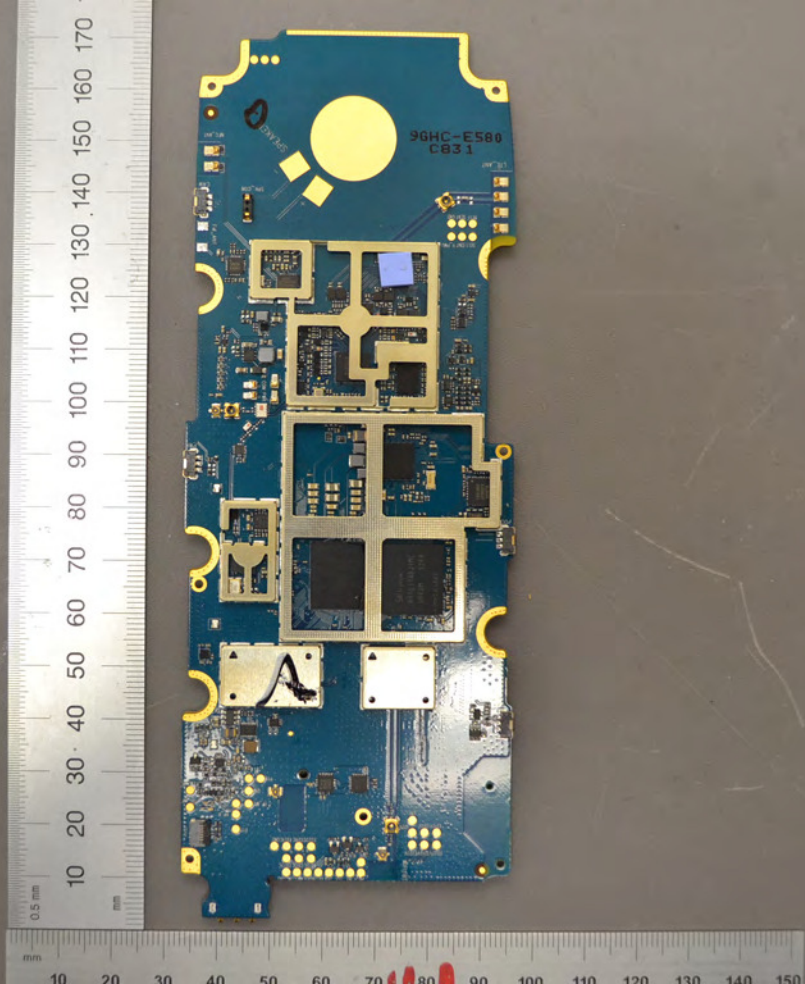

0.5 mm 10 20 30 40 50 60 70 80 90 100 110 120 130 140 150

TESTRITE  
Quality Inspection Tools  
Since 1972

170  
160  
150  
140  
130  
120  
110  
100  
90  
80  
70  
60  
50  
40  
30  
20  
10

0.5 mm

0.5mm

A handheld antenna assembly is shown against a grey background. The antenna is a square, gold-colored component mounted on a green substrate, which is held in a black plastic frame. The frame has four mounting tabs. A white label is affixed to the antenna. To the left of the antenna is a vertical ruler with millimeter markings from 10 to 130. Below the antenna is a horizontal ruler with millimeter markings from 10 to 140. A white cable is connected to the right side of the antenna assembly.