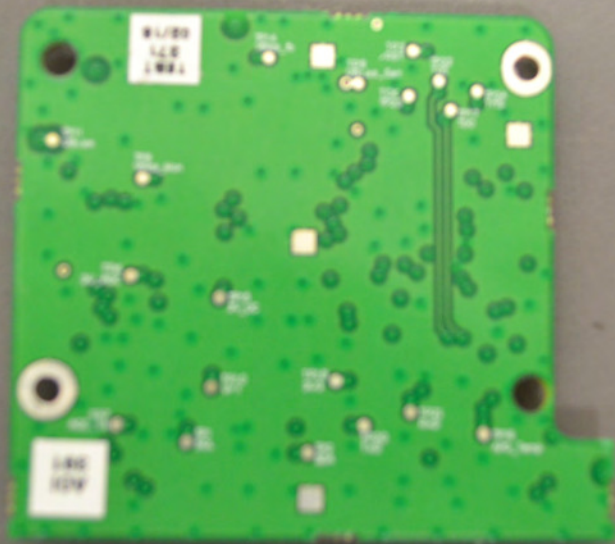

50

60

70

80

90

100

110

120

0.5mm

A handheld antenna assembly is shown against a grey background. The antenna is a square, gold-colored component mounted on a green substrate, which is held in a black plastic frame. The frame has four mounting tabs. A white label is affixed to the antenna. To the left of the antenna is a vertical ruler with millimeter markings from 10 to 130. Below the antenna is a horizontal ruler with millimeter markings from 10 to 140. A white cable is connected to the right side of the antenna assembly.