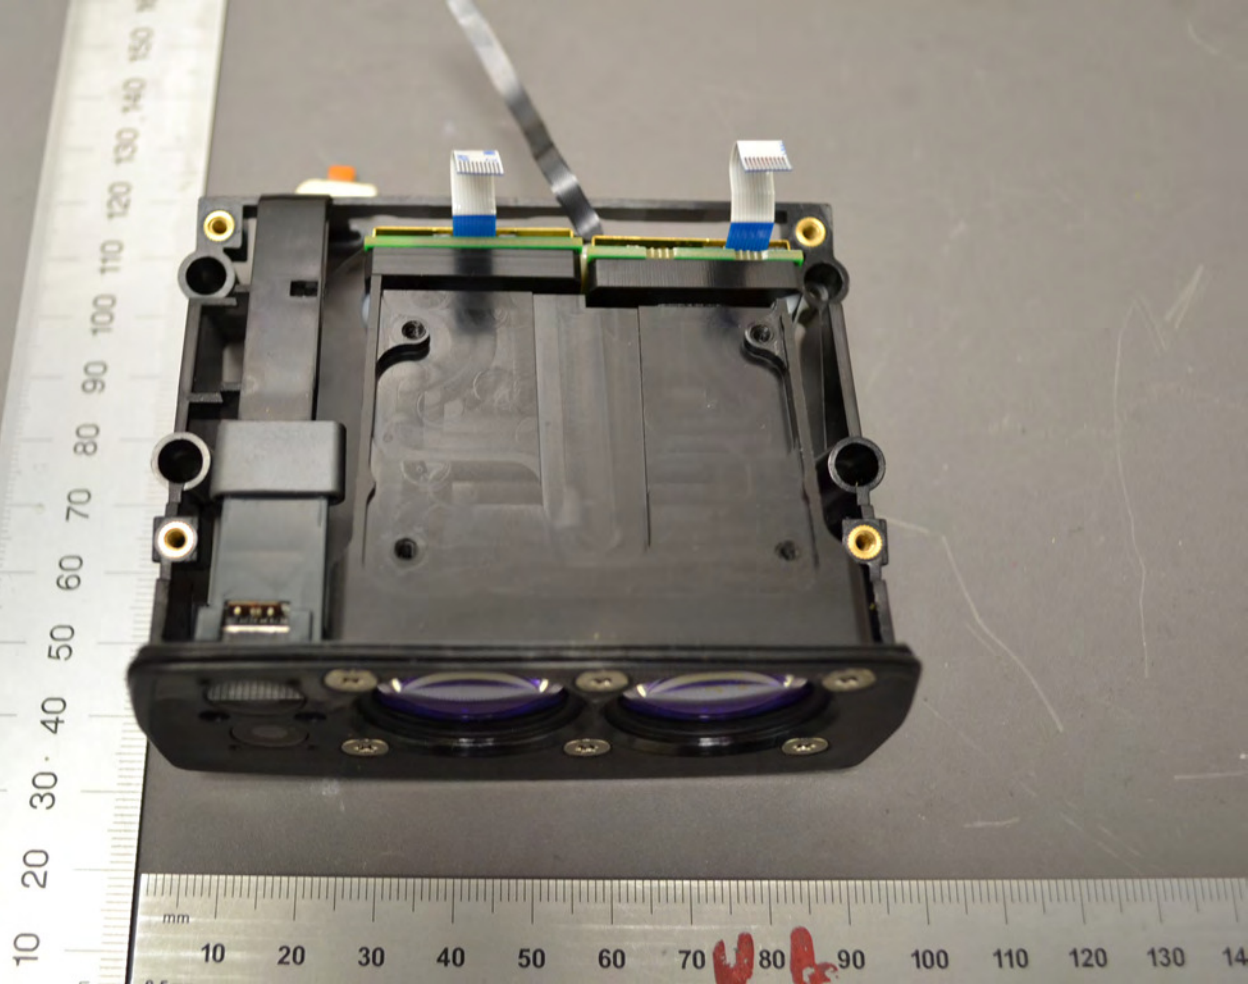

0.5mm

A handheld antenna assembly is shown against a grey background. The antenna is a square, gold-colored component mounted on a green substrate, which is held in a black plastic frame. The frame has four mounting tabs. A white label is affixed to the antenna. To the left of the antenna is a vertical ruler with millimeter markings from 10 to 130. Below the antenna is a horizontal ruler with millimeter markings from 10 to 140. A white cable is connected to the right side of the antenna assembly.