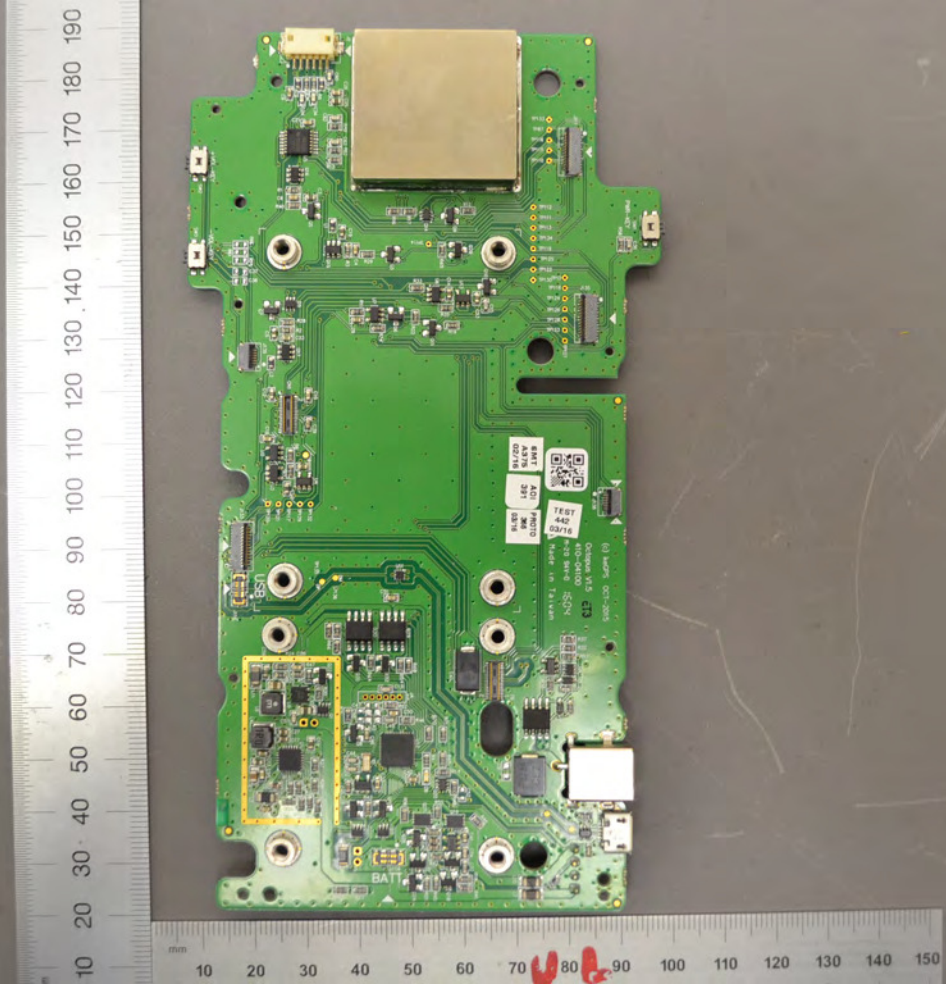

BAIT
AOI PASS
2013

TEST
PASS
2013

Original iPhone 5s
4130
4130-0100
Made in Taiwan

BAIT