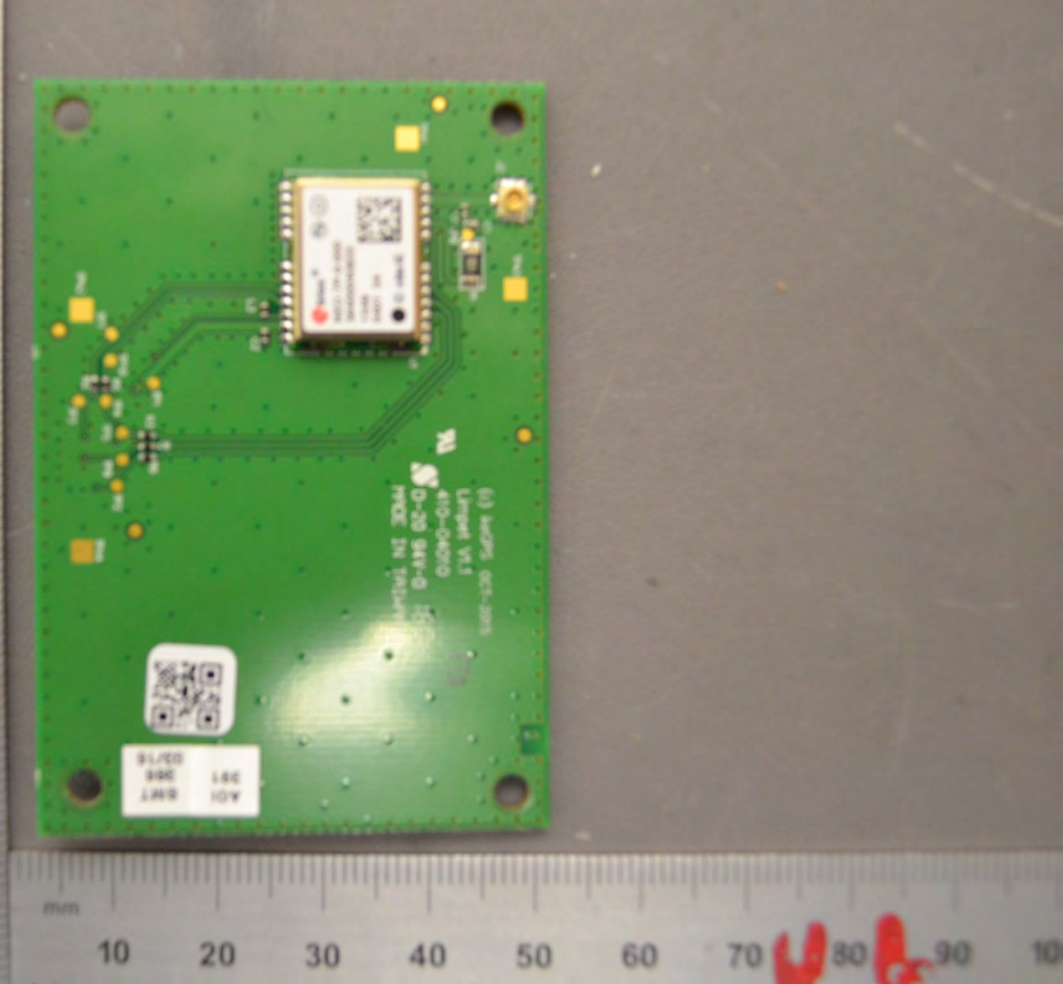

mm

10 20 30 40 50 60 70 80 90 100 110 120 130 140 150

96HC-E580  
C831

BAIT  
AOI PASS  
2013

TEST  
PASS  
2013

Original iPhone 5s  
4130  
4130-0100  
Made in Taiwan

BAIT

A01  
SMT  
088  
02/16

0.5mm

A handheld antenna assembly is shown against a grey background. The antenna is a square, gold-colored component mounted on a green substrate, which is held in a black plastic frame. The frame has four mounting tabs. A white label is affixed to the antenna. To the left of the antenna is a vertical ruler with millimeter markings from 10 to 130. Below the antenna is a horizontal ruler with millimeter markings from 10 to 140. A white cable is connected to the right side of the antenna assembly.