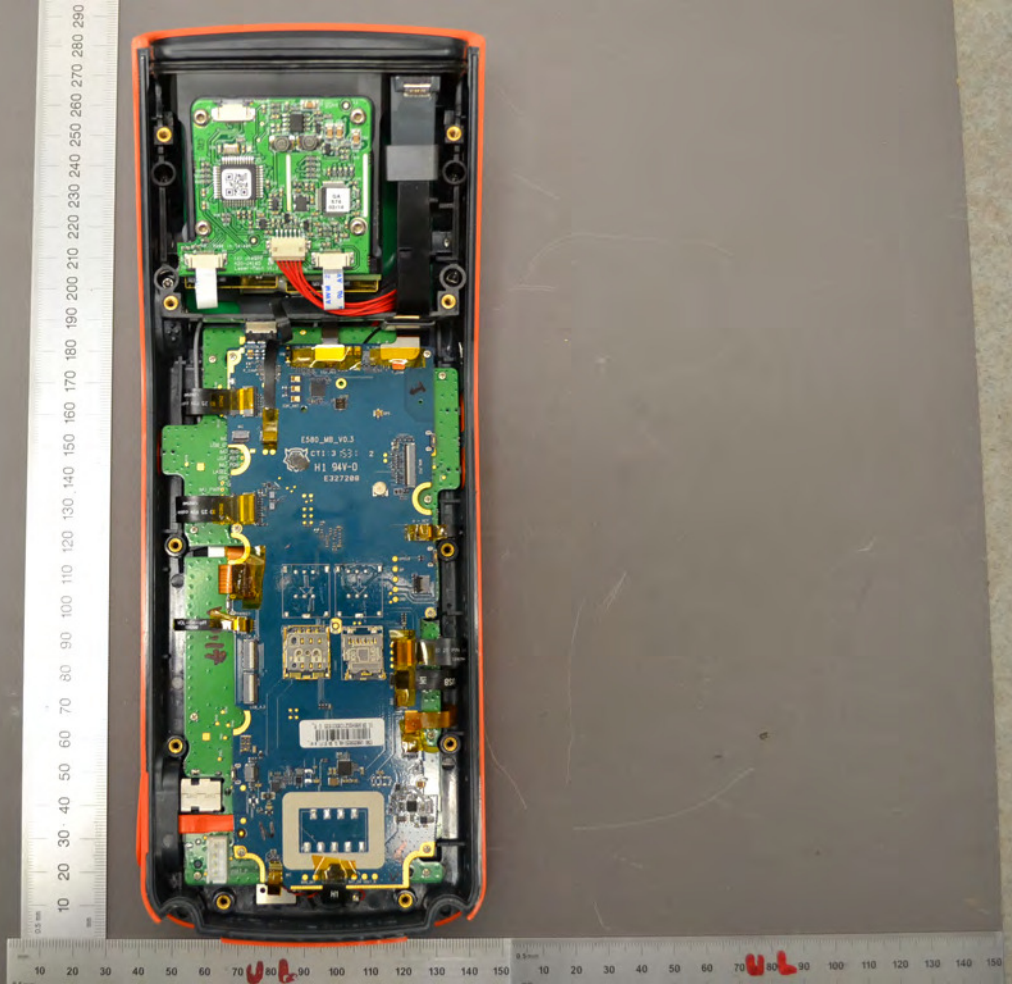

TESTRITE
Quality Inspection Tools
Since 1972