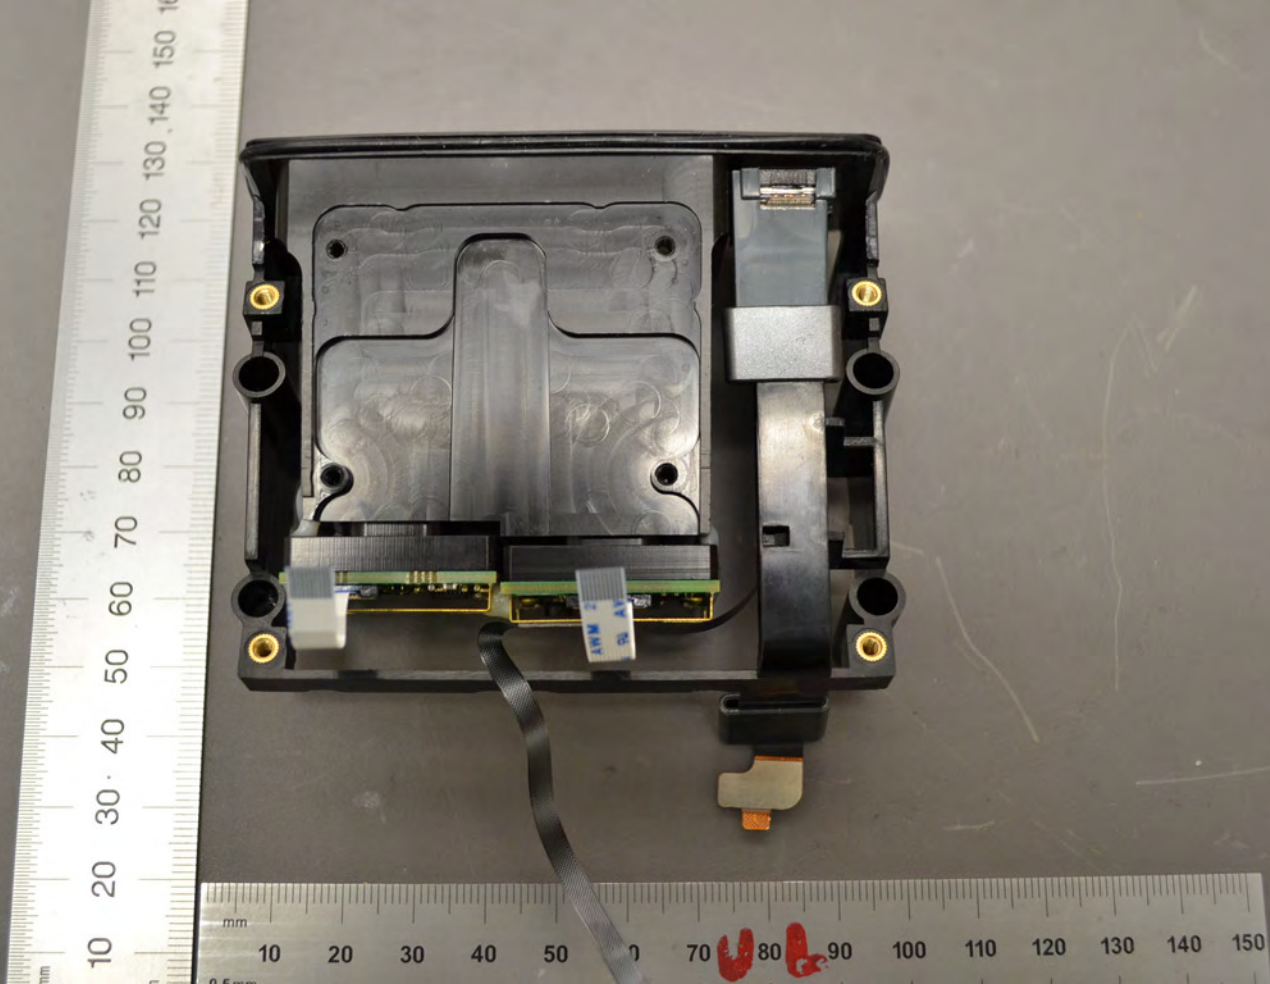

0.5mm

A handheld antenna assembly is shown against a grey background. The antenna is a square, gold-colored component mounted on a green substrate, which is held in a black plastic frame. The frame has four mounting tabs. A white label is affixed to the antenna. To the left of the antenna is a vertical ruler with millimeter markings from 10 to 130. Below the antenna is a horizontal ruler with millimeter markings from 10 to 140. A white cable is connected to the right side of the antenna assembly.